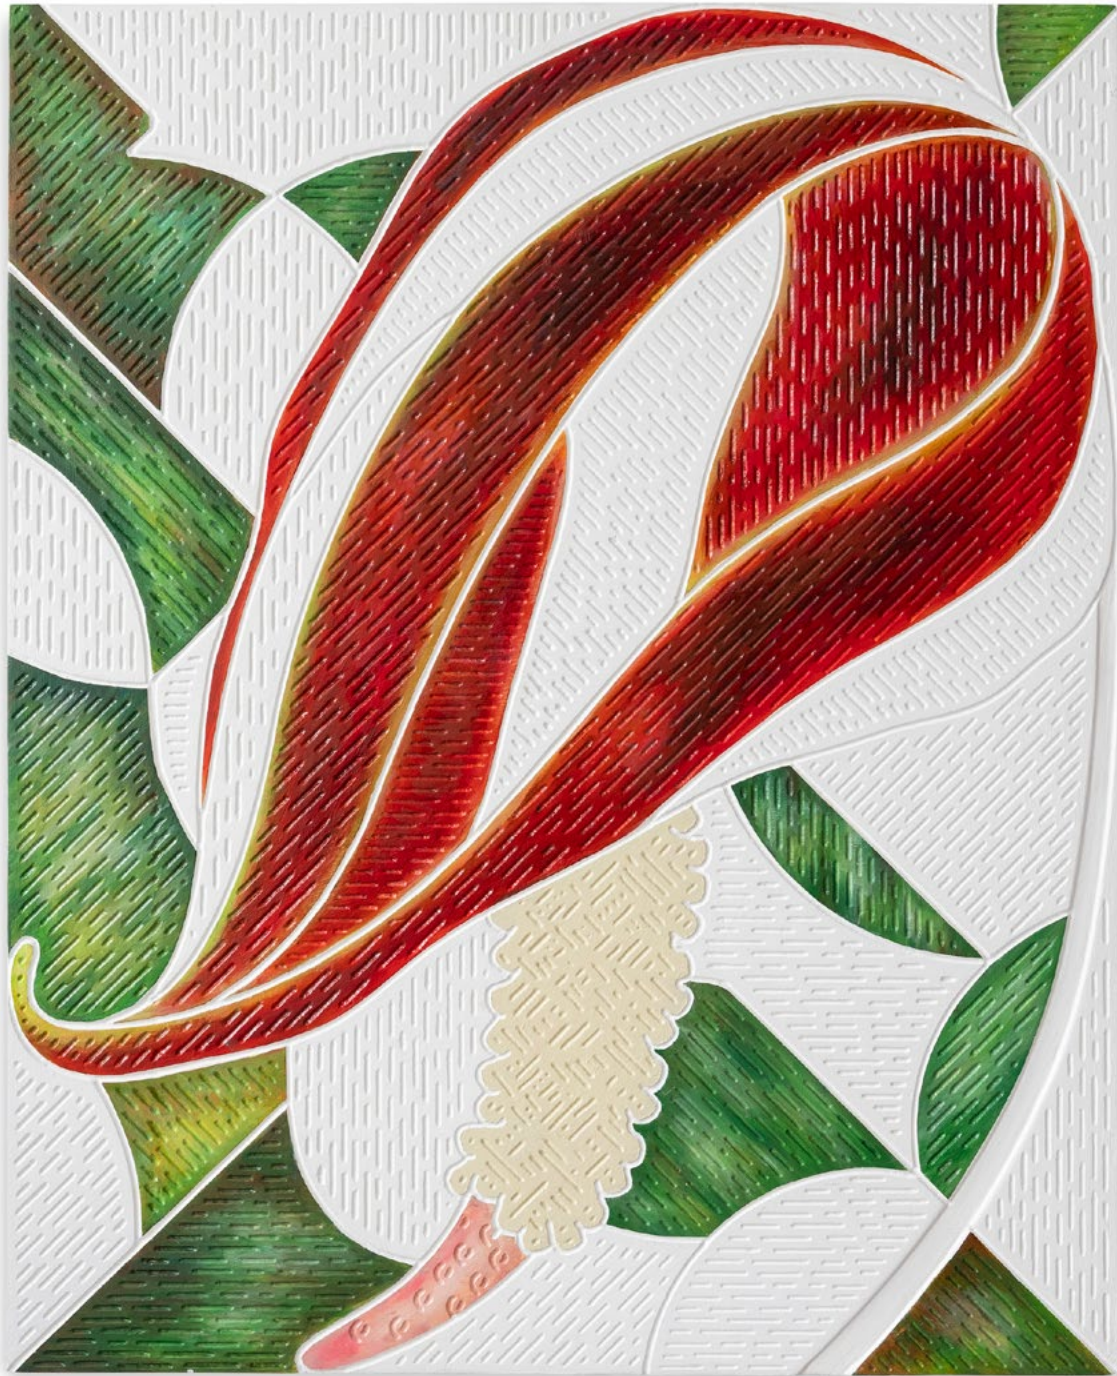

"All day 4 dream"

Paulo Nazareth, *Untitled (La Amistad/Caridade)*, 2022, moving blanket and acrylic paint, 182.9 x 137.2 cm each, 72 1/8 x 54 1/8 in, MW.PNZ.2006

# LA ANIMISTAD

**Naufus Ramírez-Figueroa**

*Inflorescencia #1 (Anthurium flavolineatum)*, 2024

acrylic on carved wood panel

80 x 65 x 3 cm

31 1/2 x 25 5/8 x 1 1/8 in

MW.NAU.078

**Marcos Siqueira**  
*Untitled*, 2024  
pigment on wood  
50 x 50 cm  
19 3/4 x 19 3/4 in  
MW.MSI.116