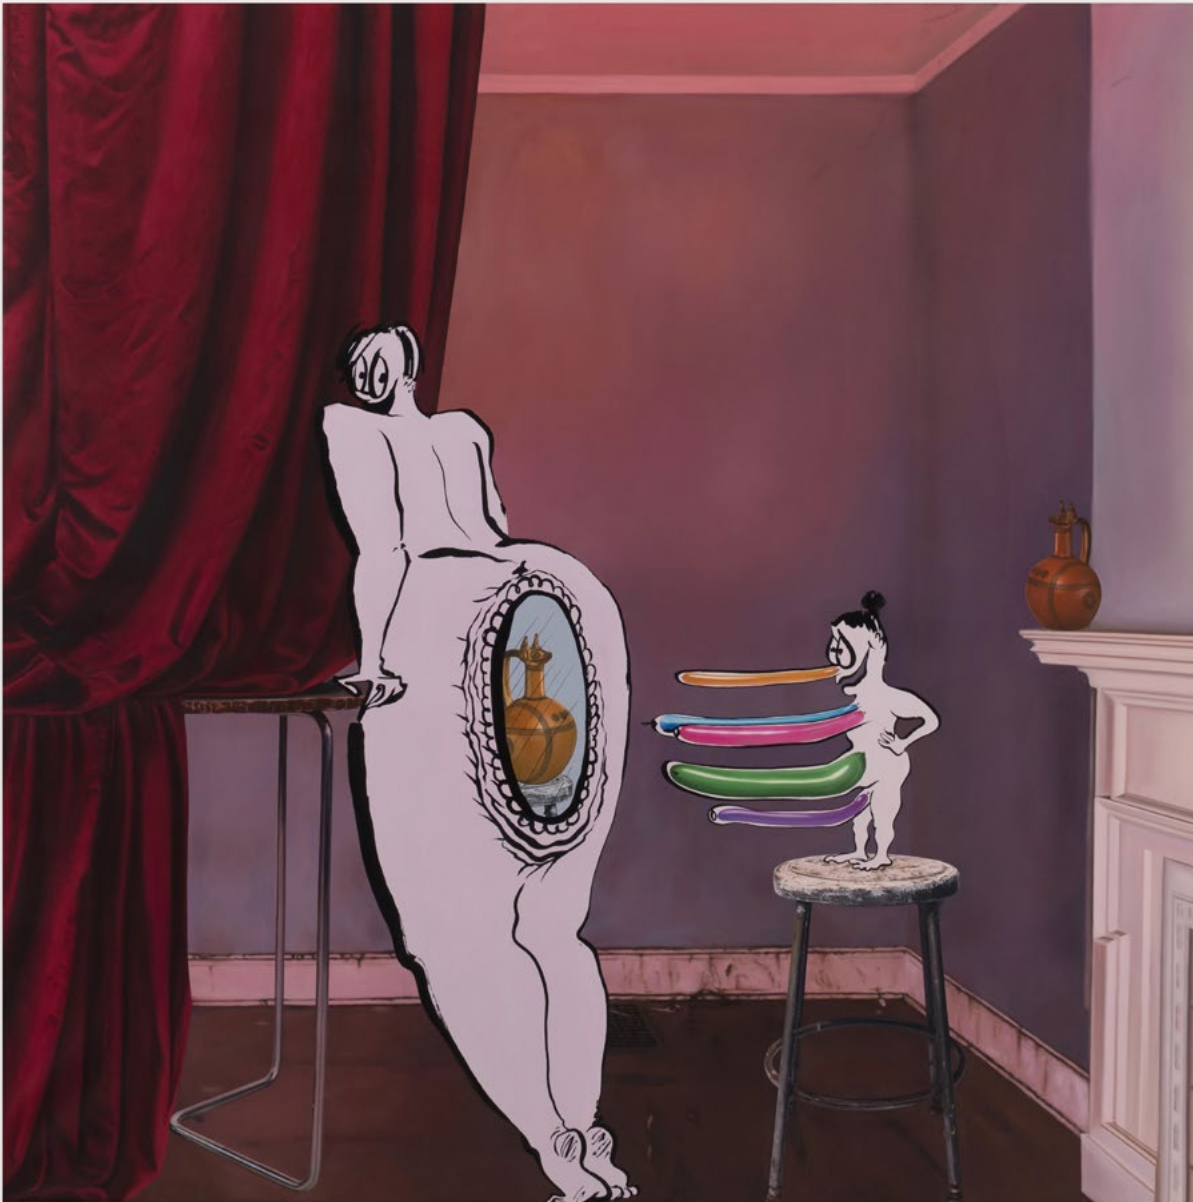

*OTTG series - 6*, 2024

bronze

146 x 60 x 40 cm

57 1/2 x 23 5/8 x 15 3/4 in

Edition of 5 plus 2 artist's proofs (#1/5)

MW.PTA.075

**Ebecho Muslimova**  
*FATEBE CLOWN BOUDOIR*, 2024  
acrylic, high definition UV ink  
and oil paint on canvas  
182.8 x 182.8 cm  
72 x 72 in  
MW.EMU.004