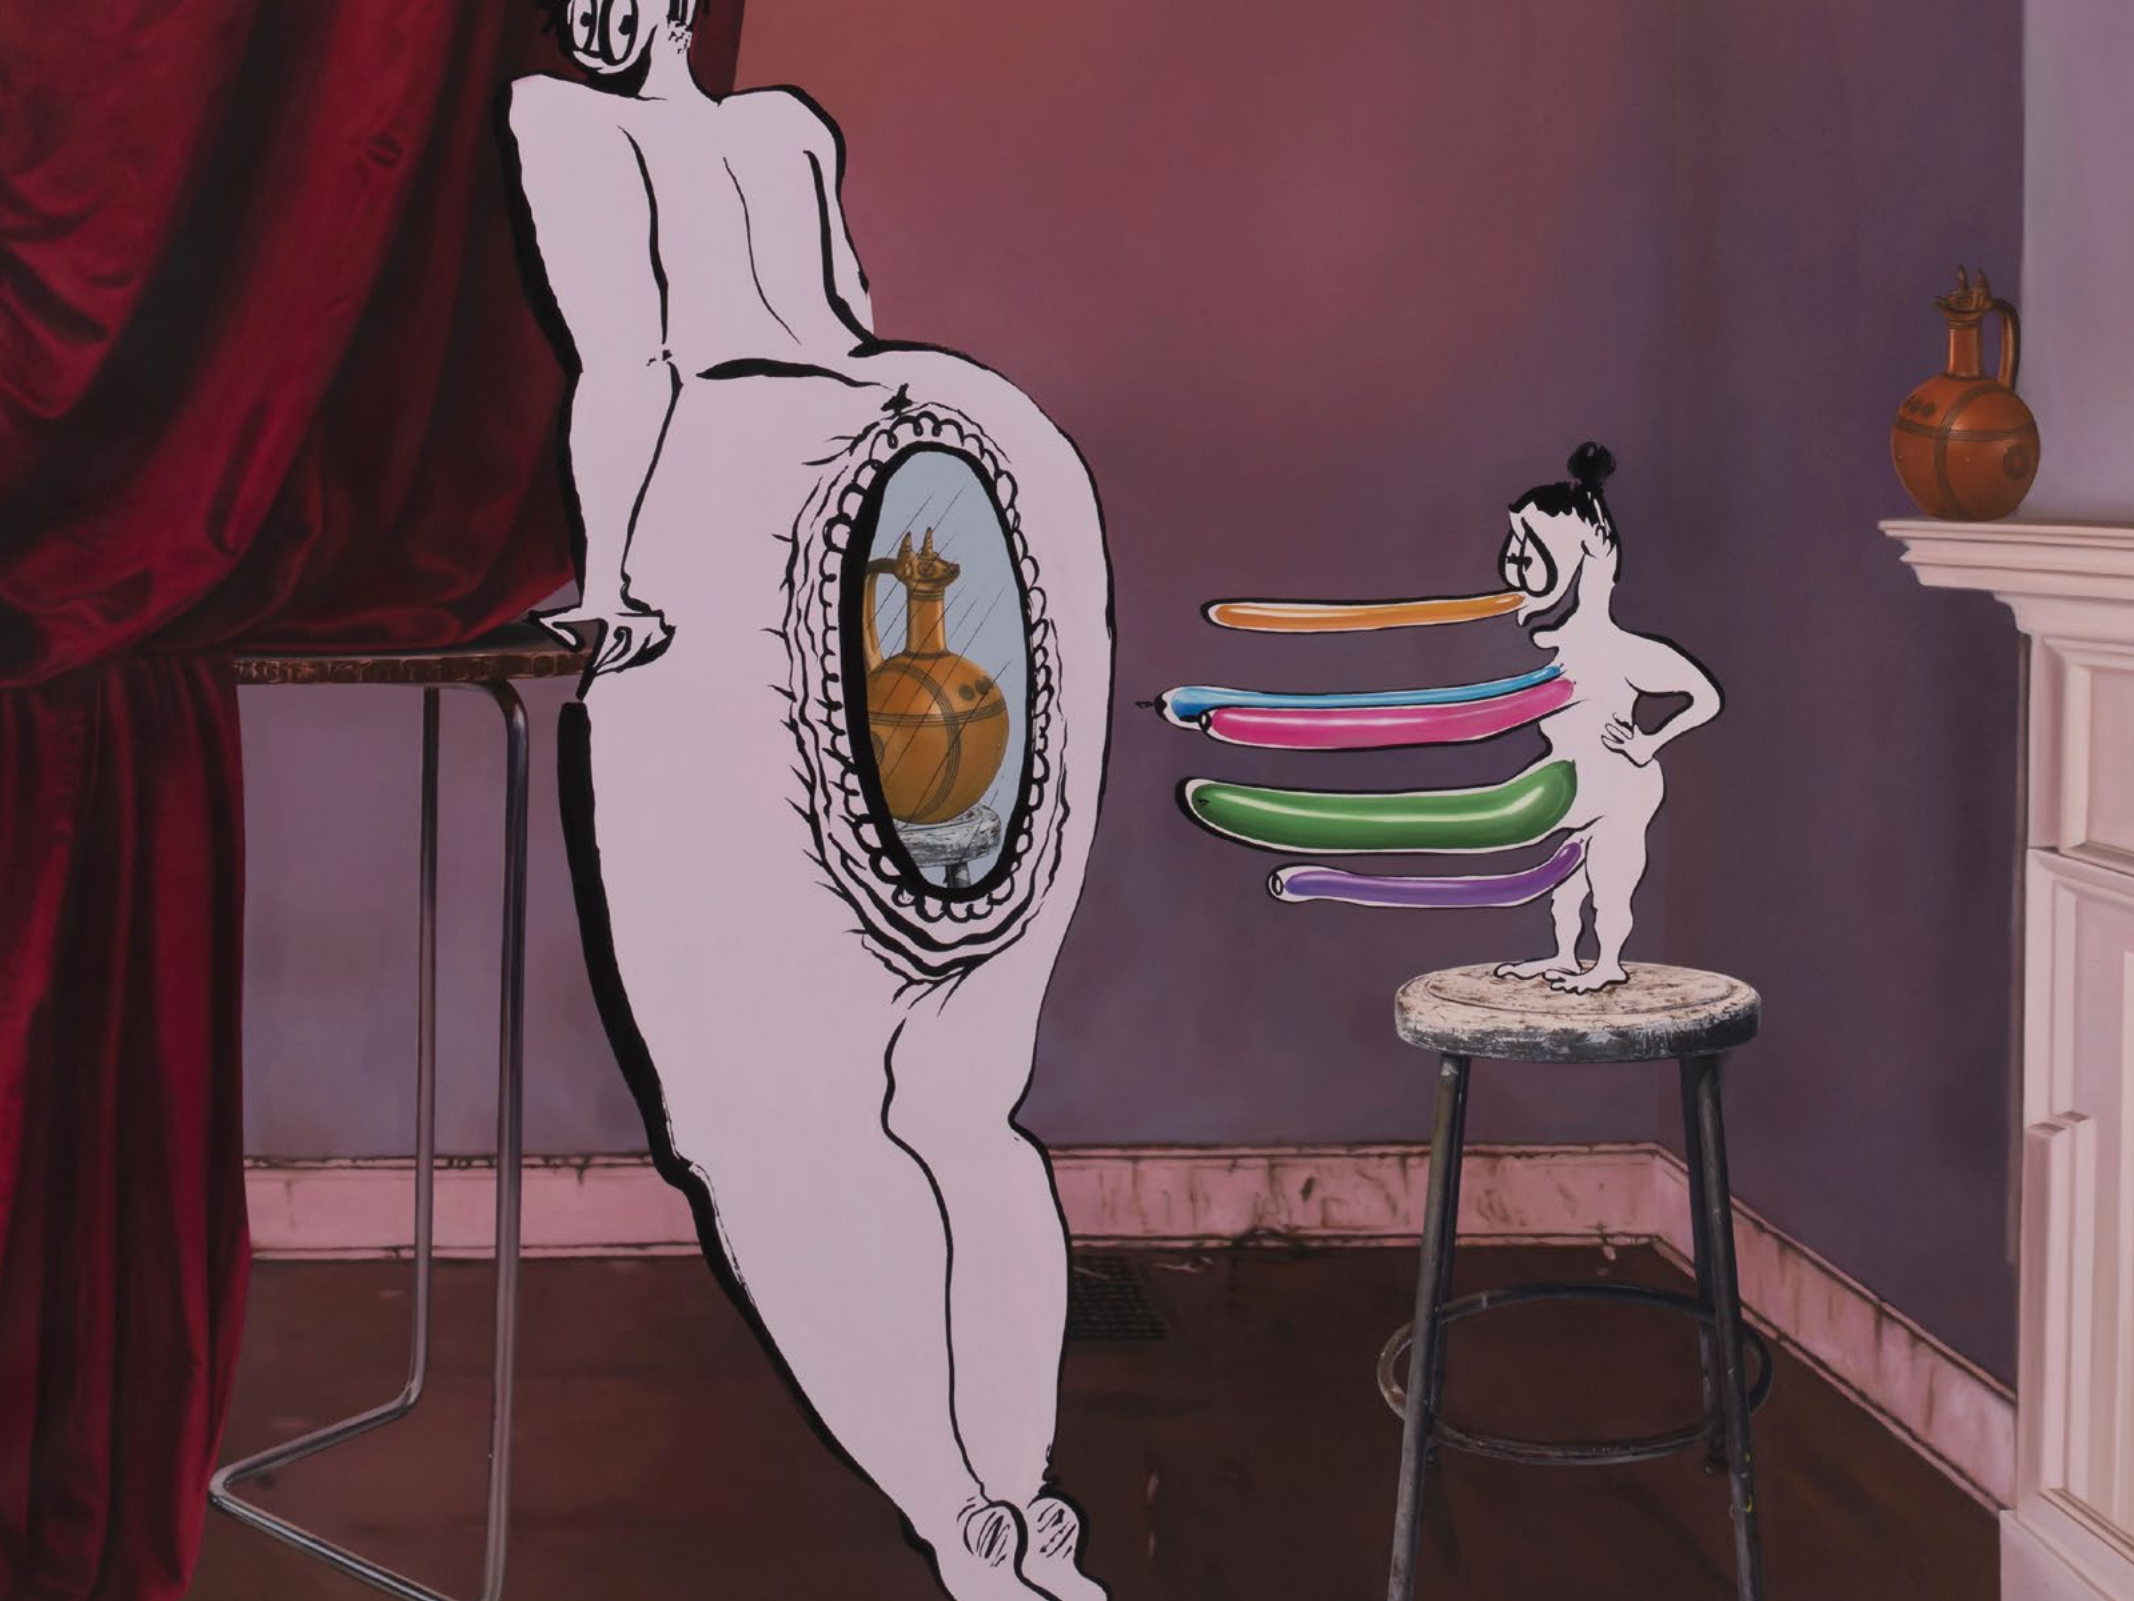

*OTTG series - 6*, 2024

bronze

146 x 60 x 40 cm

57 1/2 x 23 5/8 x 15 3/4 in

Edition of 5 plus 2 artist's proofs (#1/5)

MW.PTA.075

**Ebecho Muslimova**  
*FATEBE CLOWN BOUDOIR*, 2024  
acrylic, high definition UV ink  
and oil paint on canvas  
182.8 x 182.8 cm  
72 x 72 in  
MW.EMU.004