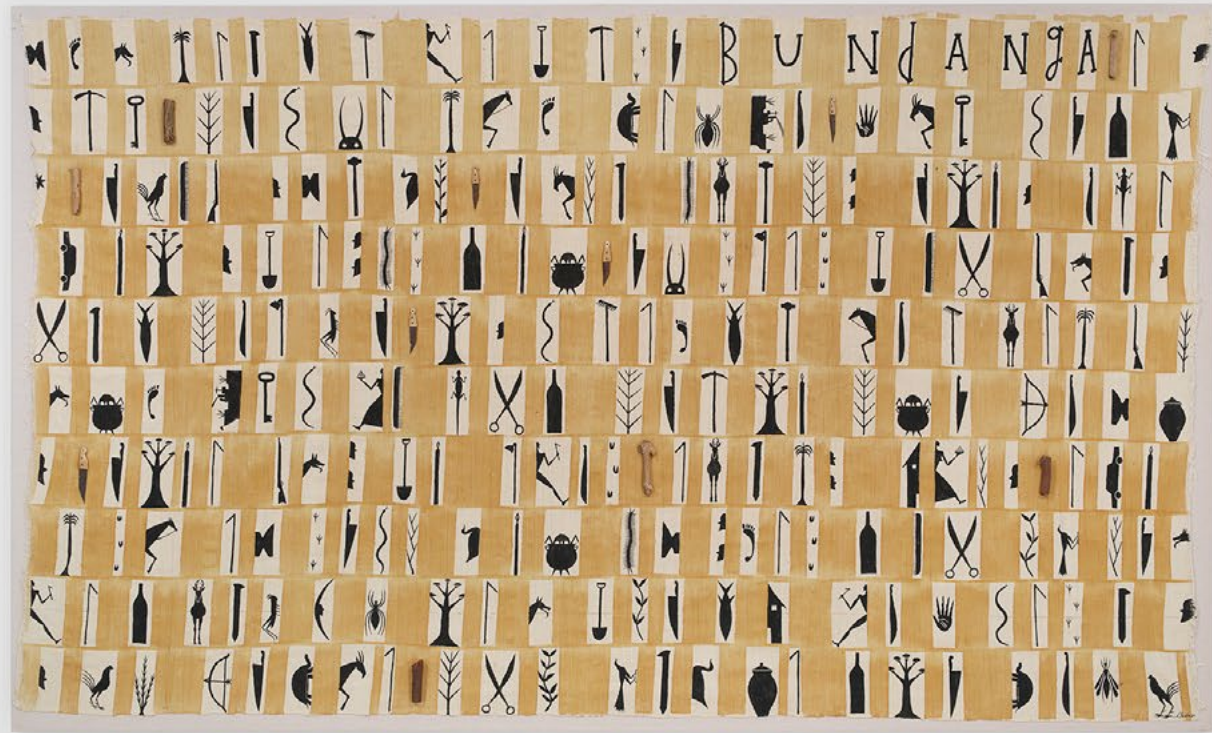

*Not yet titled, 2024*

bronze

180 x 32 x 35 cm

70 7/8 x 12 5/8 x 13 3/4 in

MW.AAL.073

Maria Auxiliadora, *Rosas Vermelhas (Red Roses)*, 1973, gouache with relief on canvas, 50 x 66 cm, 19 3/4 x 26 in, MW.MAU.039

José Bedia, *Bundanga*, 2020, acrylic on handmade textile, wooden objects, 139.7 x 223.5 cm, 55 x 88 in, MW.JBD.004

An abstract painting featuring bold, flat colors: blue, green, pink, and brown. The composition includes a vertical green line, a diagonal pink line, and various organic shapes. A blue loop-like form is visible in the upper right quadrant.