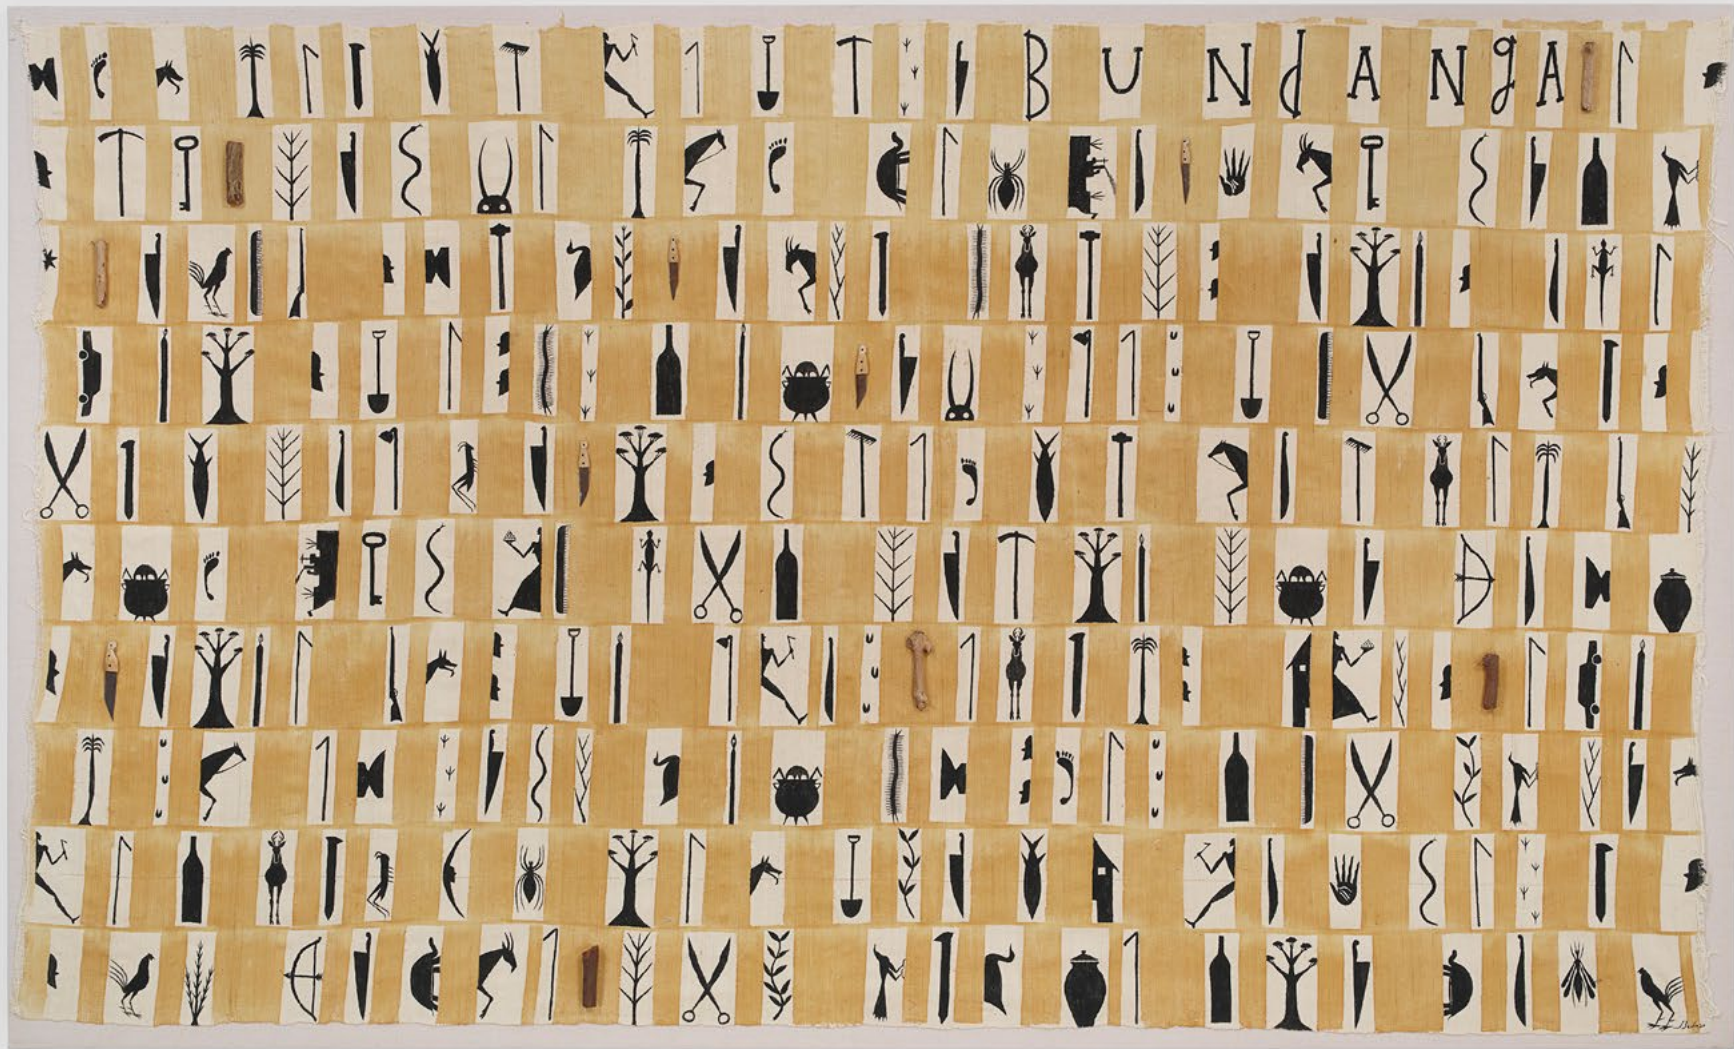

*Not yet titled, 2024*

bronze

180 x 32 x 35 cm

70 7/8 x 12 5/8 x 13 3/4 in

MW.AAL.073

Maria Auxiliadora, *Rosas Vermelhas (Red Roses)*, 1973, gouache with relief on canvas, 50 x 66 cm, 19 3/4 x 26 in, MW.MAU.039

José Bedia, *Bundanga*, 2020, acrylic on handmade textile, wooden objects, 139.7 x 223.5 cm, 55 x 88 in, MW.JBD.004

An abstract painting featuring bold, flat colors: blue, green, pink, and brown. The composition includes a vertical green line, a diagonal pink line, and various organic shapes. A blue loop-like form is visible in the upper right quadrant.