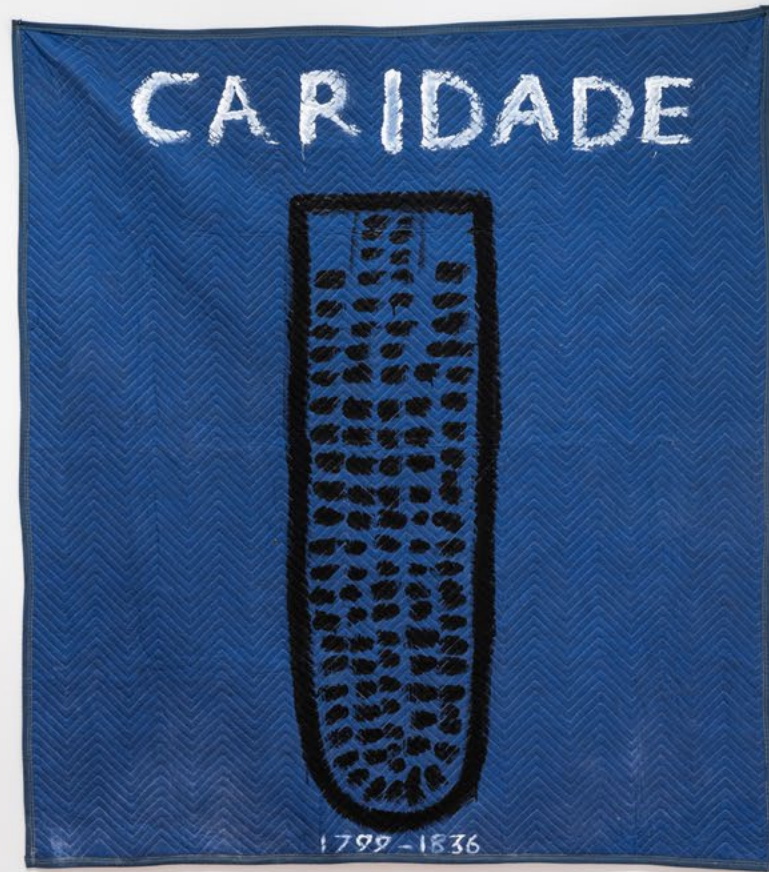

"All day 4 dream"

Paulo Nazareth, *Untitled (La Amistad/Caridade)*, 2022, moving blanket and acrylic paint, 182.9 x 137.2 cm each, 72 1/8 x 54 1/8 in, MW.PNZ.2006

# LA ANIMISTAD

**Naufus Ramírez-Figueroa**

*Inflorescencia #1 (Anthurium flavolineatum)*, 2024

acrylic on carved wood panel

80 x 65 x 3 cm

31 1/2 x 25 5/8 x 1 1/8 in

MW.NAU.078

**Marcos Siqueira**  
*Untitled*, 2024  
pigment on wood  
50 x 50 cm  
19 3/4 x 19 3/4 in  
MW.MSI.116