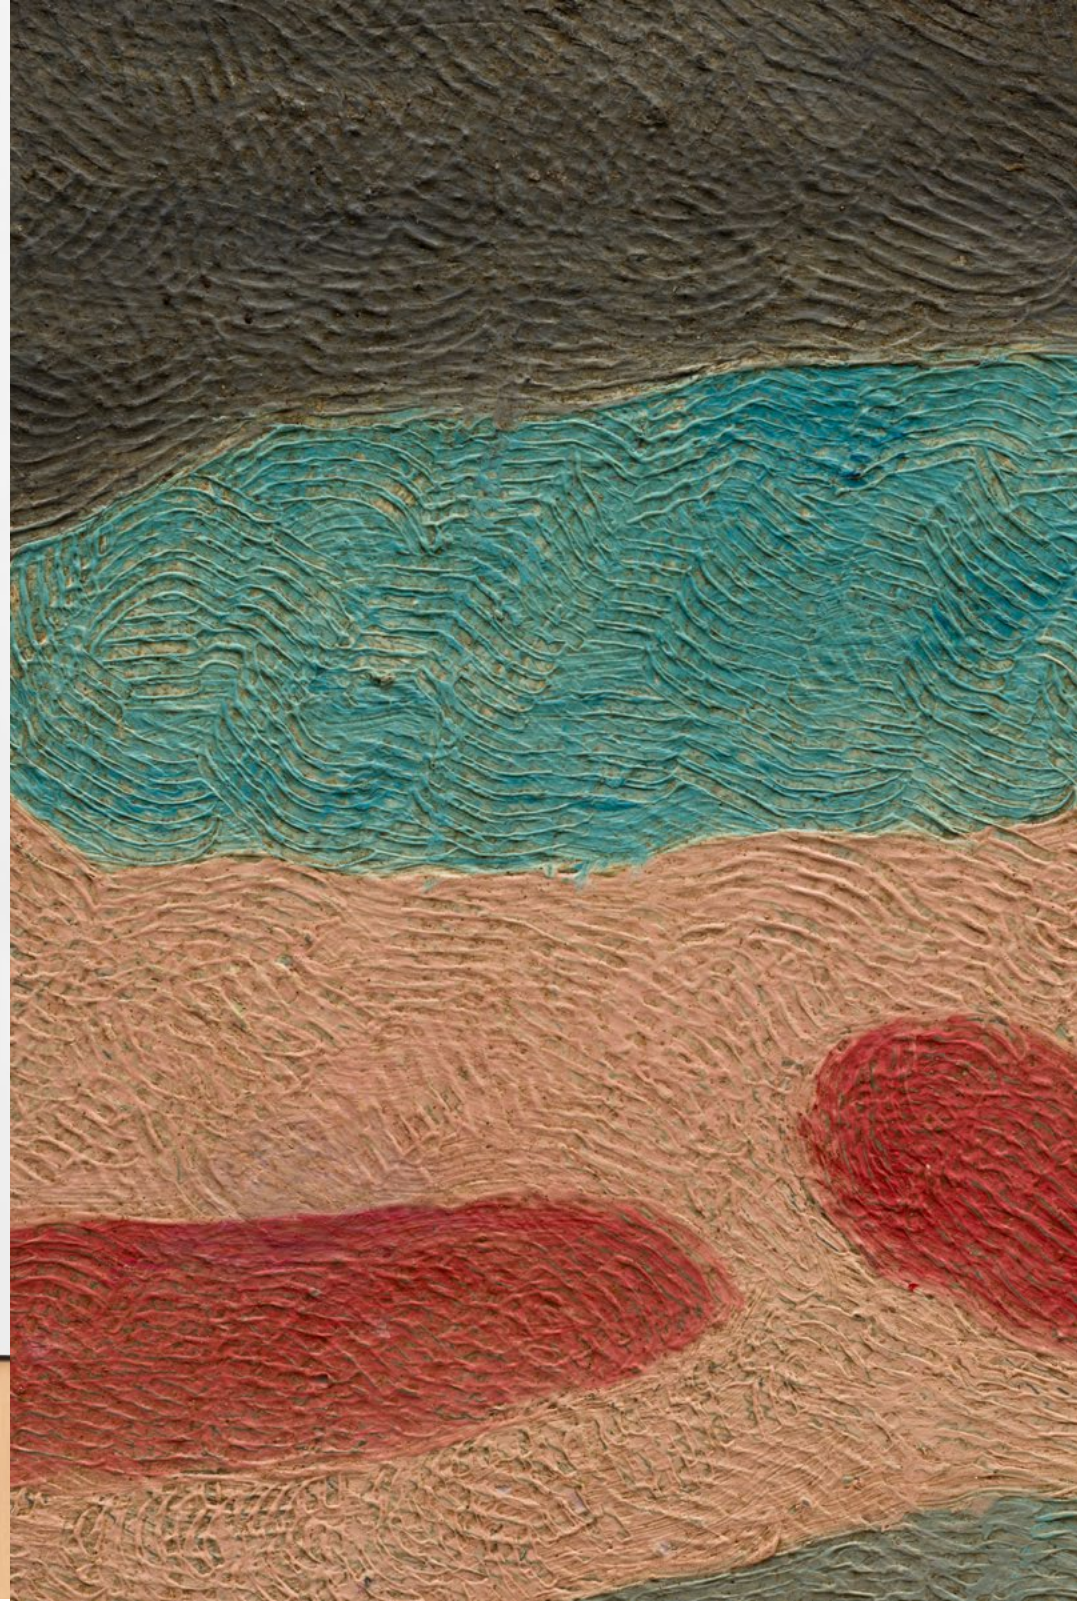

Patricia Leite, *Estilhaços*, 2024, oil on wood, 120 x 140 cm, 47 1/4 x 55 1/8 in, MW.PLT.404

**Amadeo Luciano Lorenzato**

*Untitled*, undated

oil on hardboard

60 x 50 cm

23 5/8 x 19 3/4 in

MW.ALL.227

**Amadeo Luciano Lorenzato**