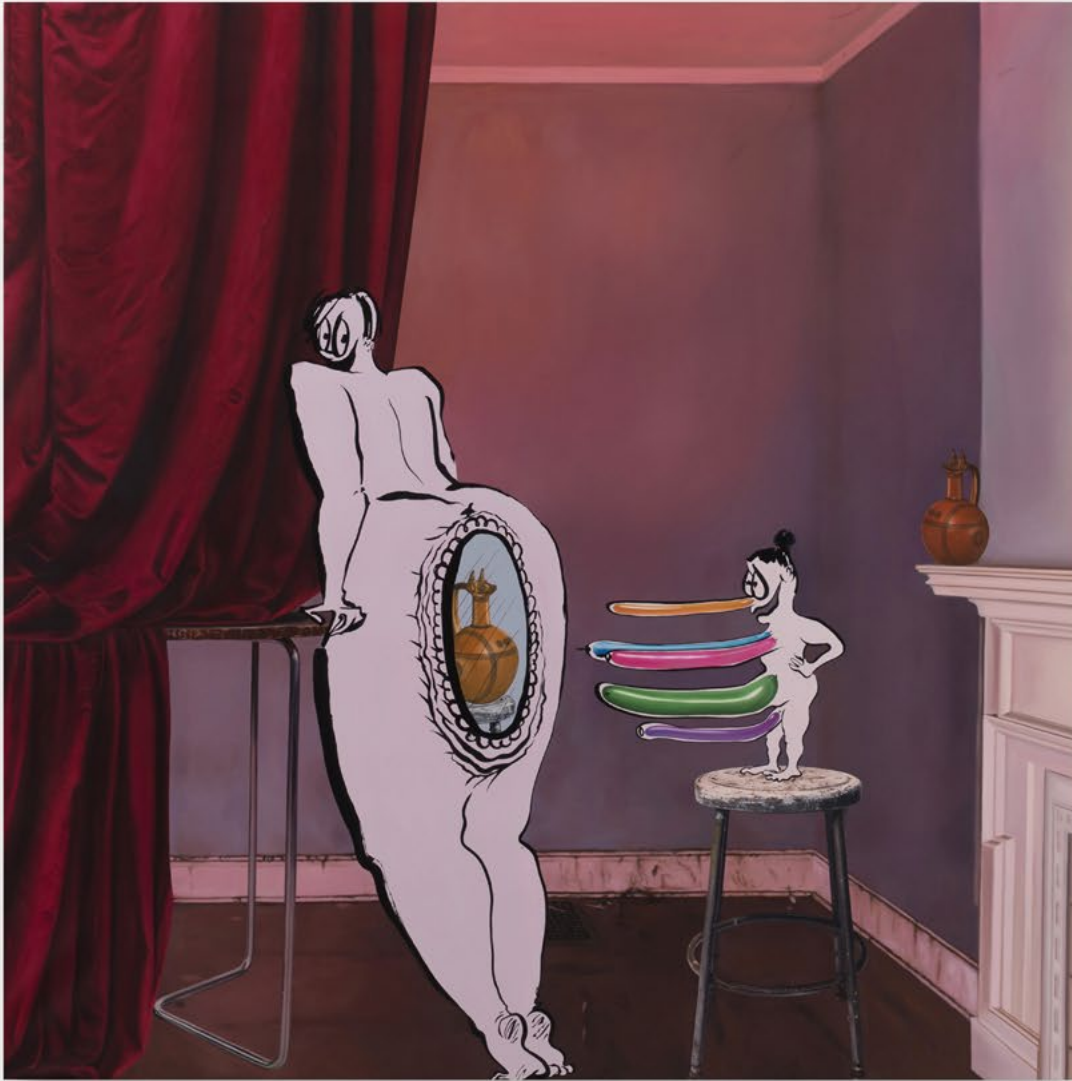

*OTTG series - 6*, 2024

bronze

146 x 60 x 40 cm

57 1/2 x 23 5/8 x 15 3/4 in

Edition of 5 plus 2 artist's proofs (#1/5)

MW.PTA.075

**Ebecho Muslimova**  
*FATEBE CLOWN BOUDOIR*, 2024  
acrylic, high definition UV ink  
and oil paint on canvas  
182.8 x 182.8 cm  
72 x 72 in  
MW.EMU.004