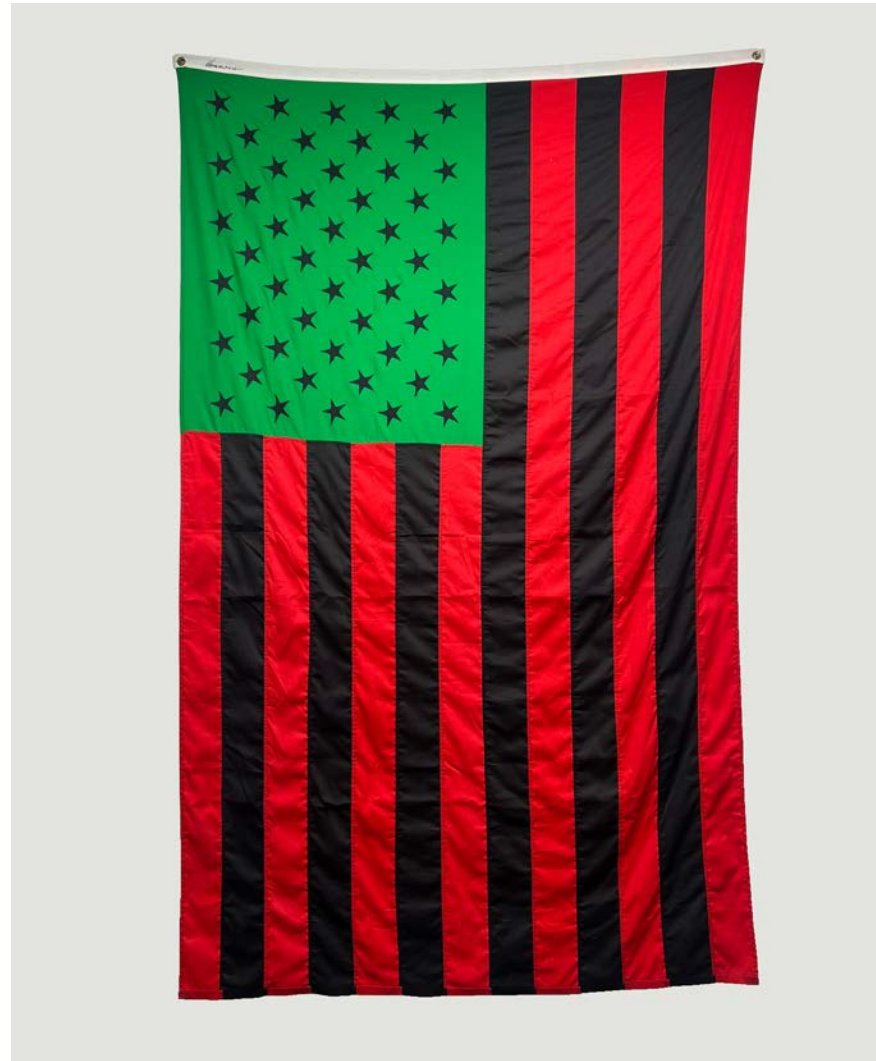

DAVID HAMMONS

African-American Flag

1990

sewn fabric

98 1/2 x 59 inches (250.2 x 149.9 cm)

Edition of 10 plus 2 artist's proofs