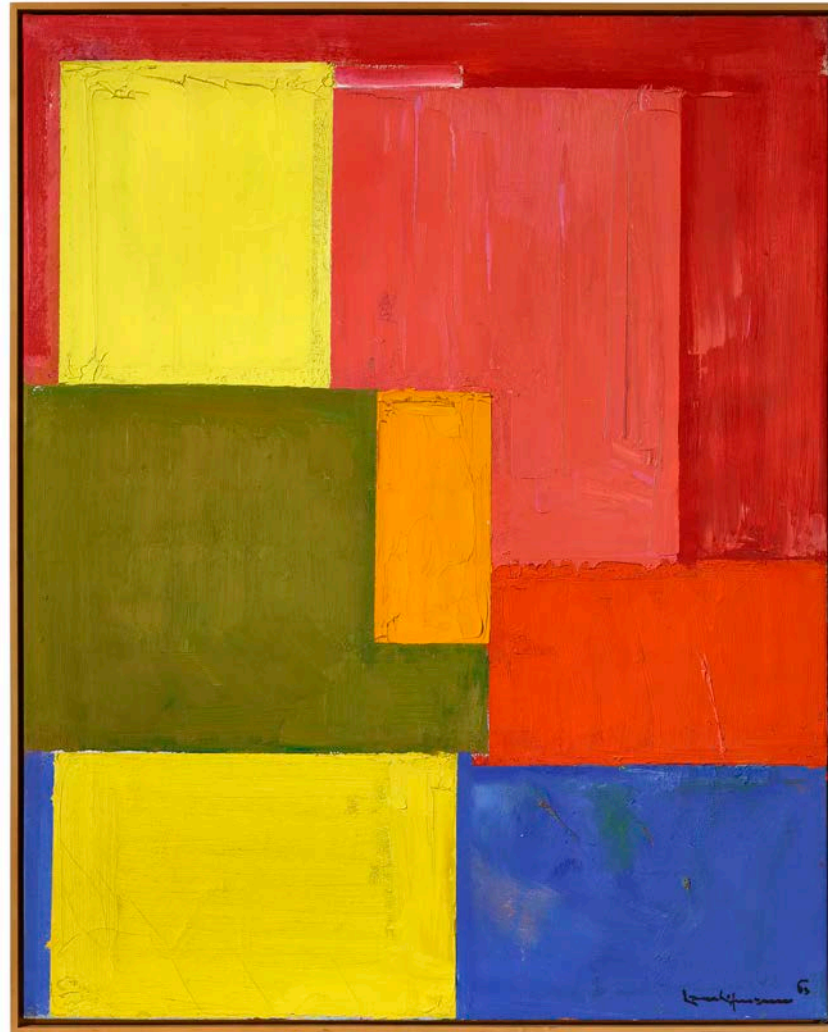

watercolor and gouache on paper

12 1/2 x 25 inches (31.8 x 63.5 cm)

PHILIP GUSTON

The Day

1964

oil on canvas

77 x 80 inches (195.5 x 203.2 cm)

DAVID HAMMONS

African-American Flag

1990

sewn fabric

98 1/2 x 59 inches (250.2 x 149.9 cm)

Edition of 10 plus 2 artist's proofs

HANS HOFMANN

Gloria in Excelsis

1963