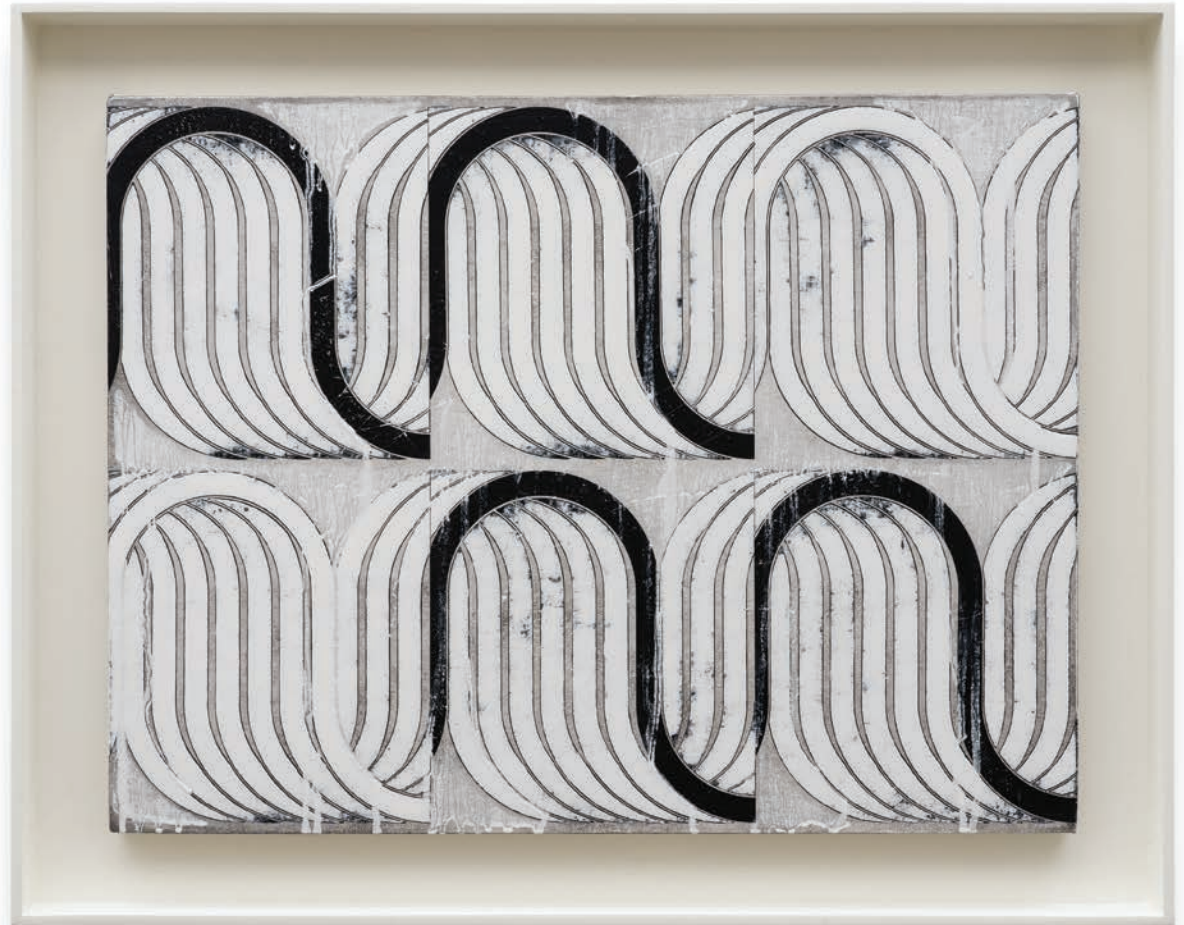

Davide Balliano

UNTITLED_0277, 2023

Plaster, gesso, and varnish on linen
27⁵/₈ x 34 x 1¹/₂ inches
70.2 x 86.4 x 3.8 cm
(Framed)

$18,000

TINA KIM GALLERY