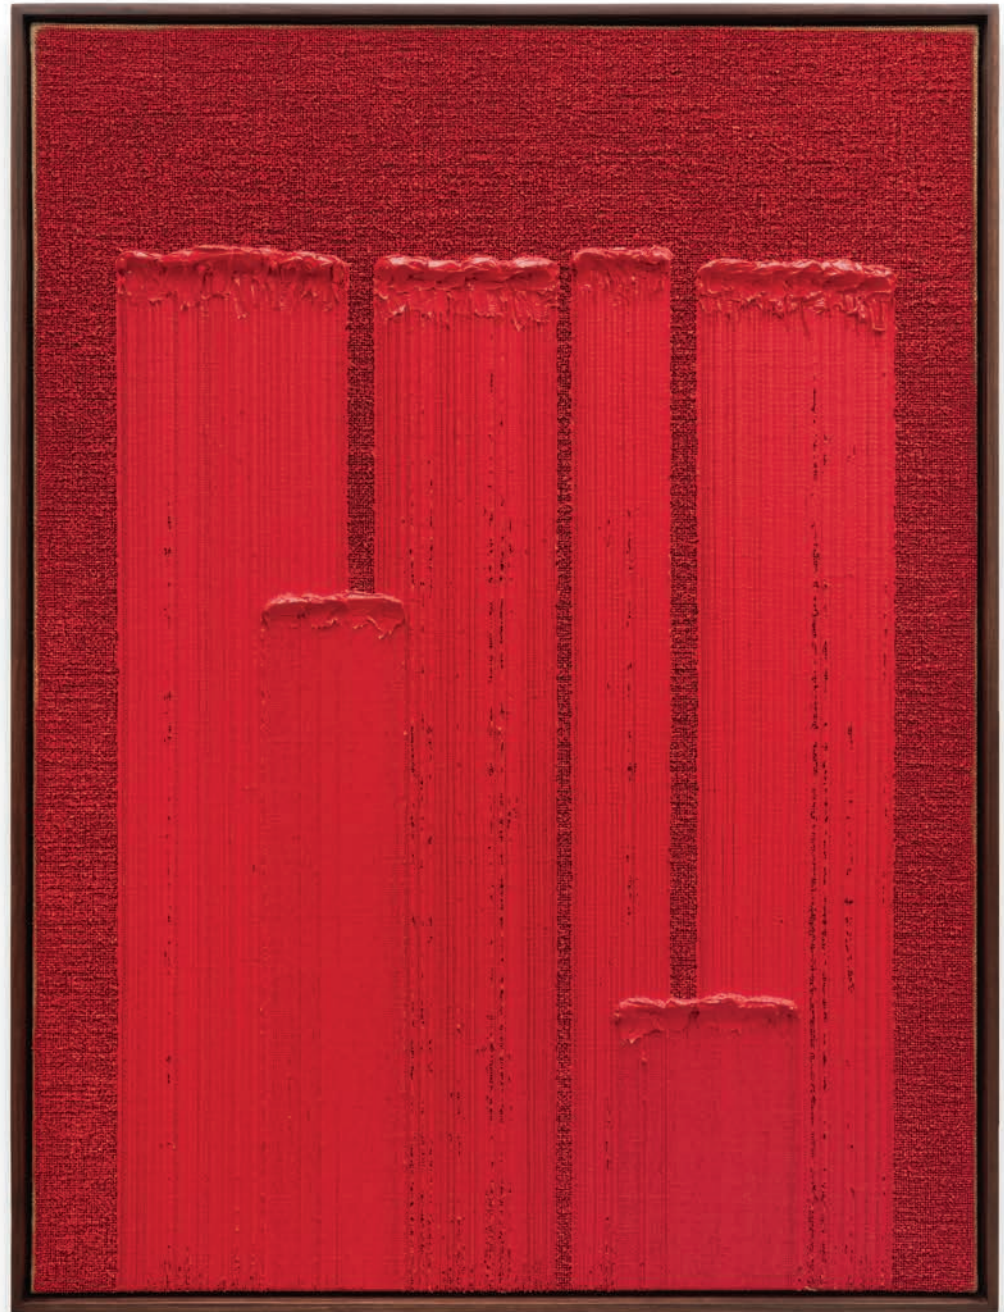

Ha Chong-Hyun

Conjunction 23-39, 2023

Oil on hemp cloth
52¾ x 39½ x 3¼ inches
134 x 100.3 x 8.3 cm
(Framed)

$250,000

TINA KIM GALLERY