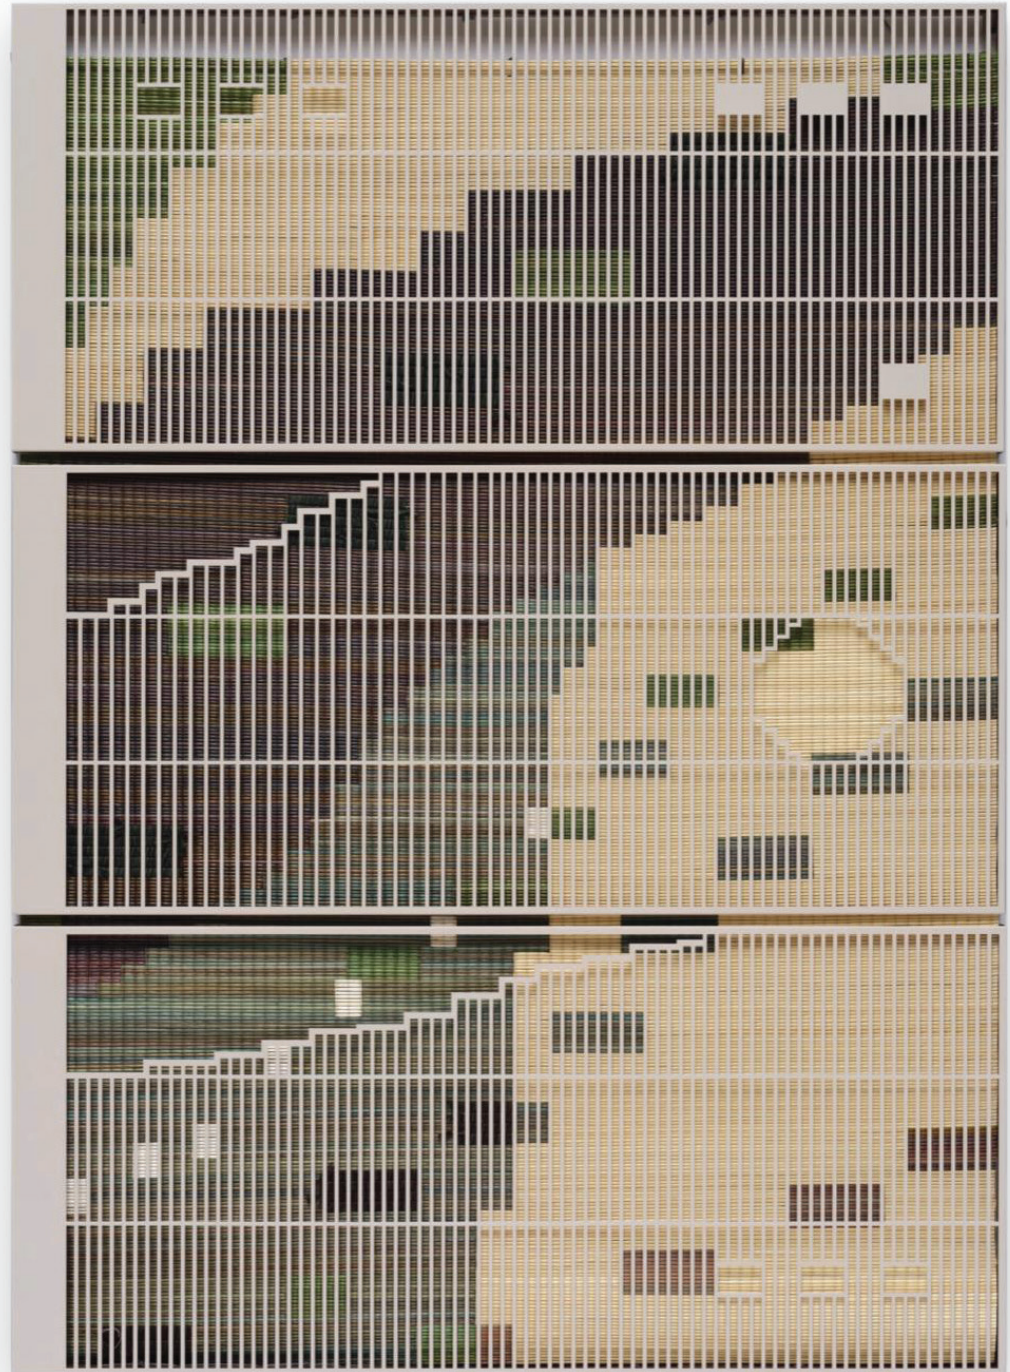

Suki Seokyeong Kang

Mat 120 x 165 #23-63, 2022-2023

Painted steel, woven dyed Hwamunseok,
nylon thread, thread, wood frame,
brass bolts, leather scraps
68½ x 49⅝ x 2 inches
174 x 126 x 5 cm

$80,000

TINA KIM GALLERY