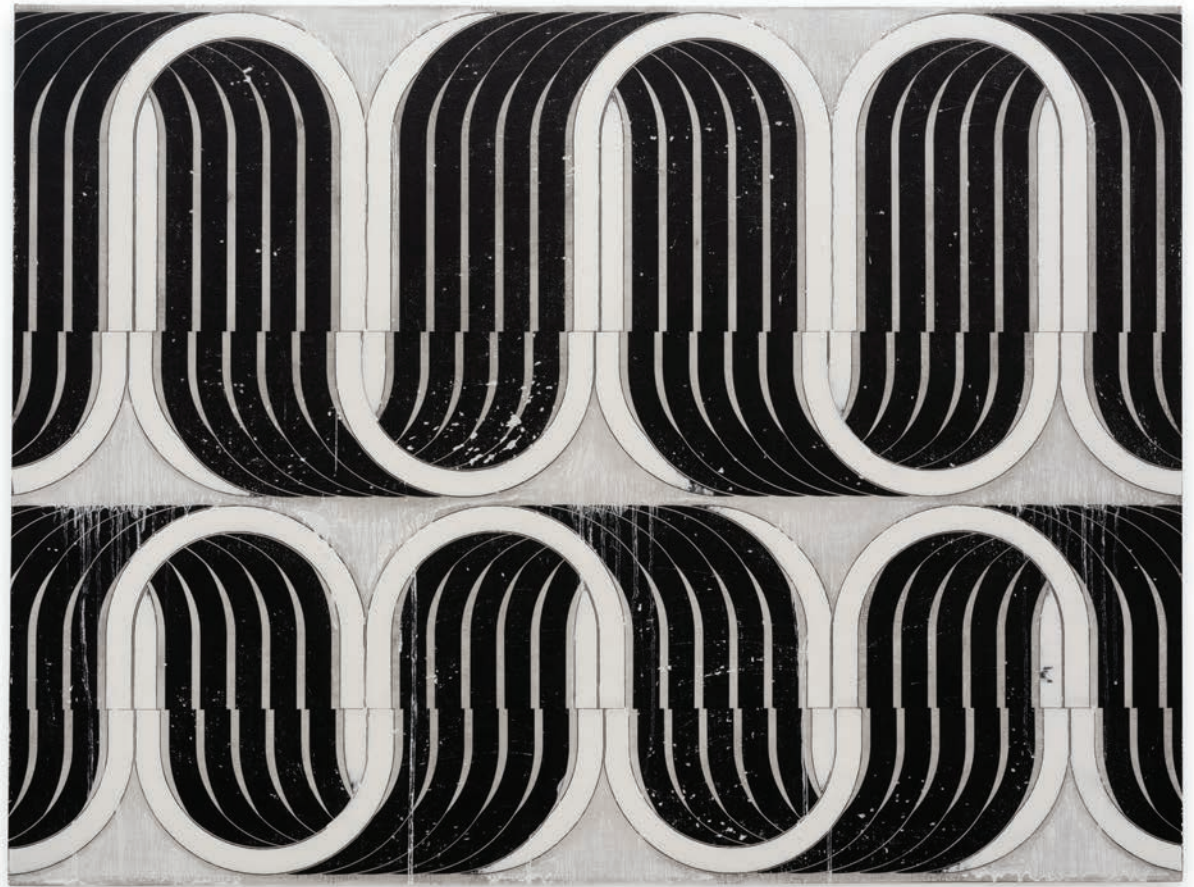

Daide Balliano

UNTITLED_0302, 2024

Plaster, gesso, and varnish on linen
36 x 48 inches
91.4 x 121.9 cm

$25,000

TINA KIM GALLERY