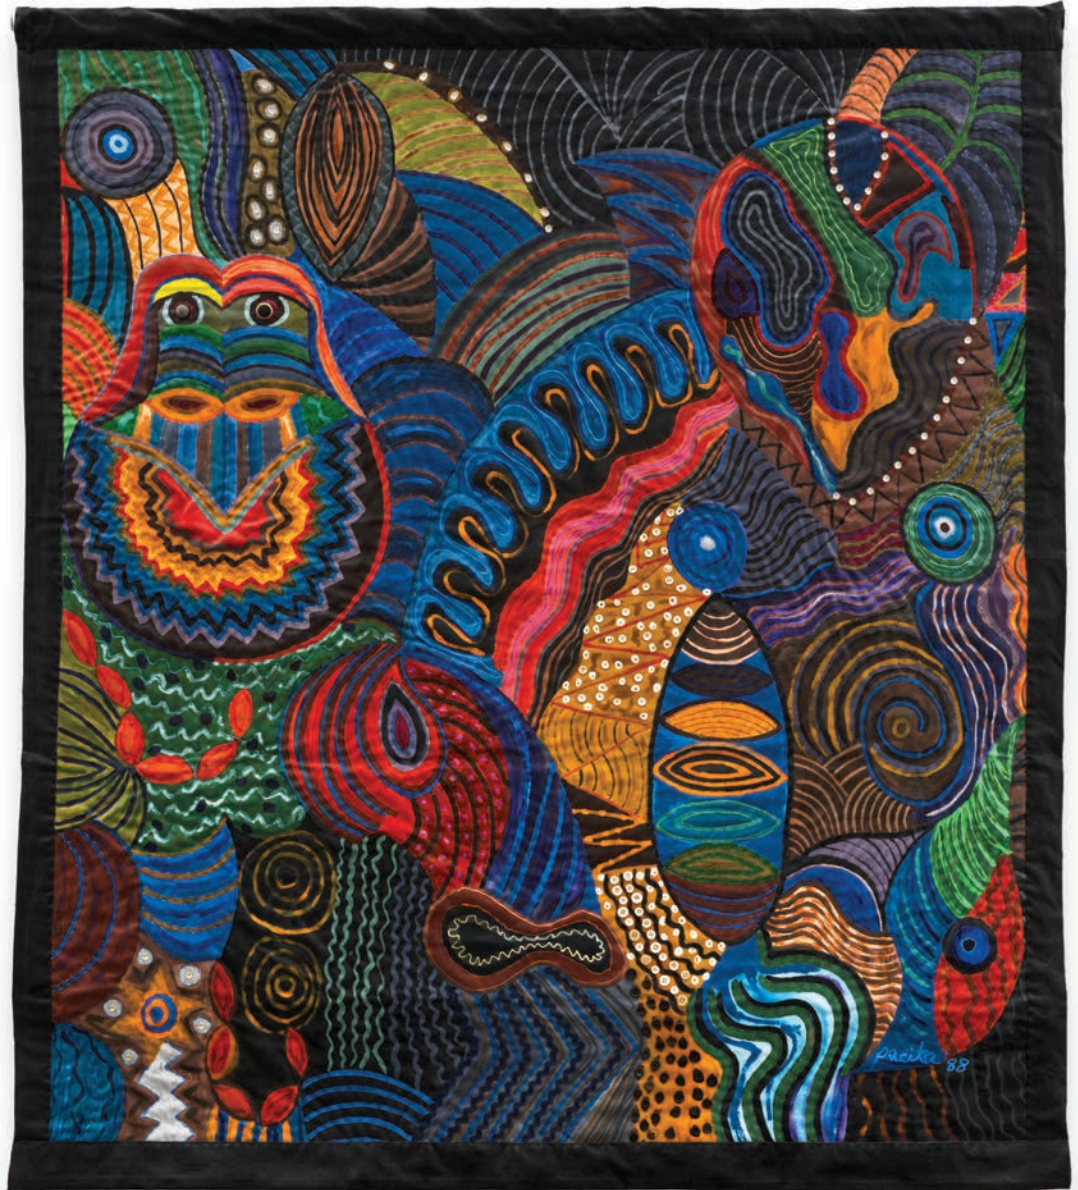

Park Seo-Bo

Tania Pérez Córdoba

Kibong Rhee

Jennifer Tee

TINA KIM GALLERY

Pacita Abad

Masquerade, 1988

Acrylic, oil on canvas,
stitched with glass, cotton,
and plastic buttons

74 x 64 inches

188 x 162.6 cm

Price on request

TINA KIM GALLERY

TINA KIM GALLERY

Pacita Abad

*Twenty-five meters down on
Layag-Layag Reef, 1986*

Oil, acrylic, buttons, and
cotton yarn on stitched and
padded canvas
54¼ x 56¼ x 2 inches
137.8 x 142.9 x 5.1 cm
(Framed)

\$150,000

TINA KIM GALLERY

TINA KIM GALLERY

Ghada Amer

A Woman's Voice (in Blue)
— *A Woman's Voice is Revolution*, 2023

Cotton appliqué on canvas
33½ x 33½ inches
85.1 x 85.1 cm

\$125,000

TINA KIM GALLERY