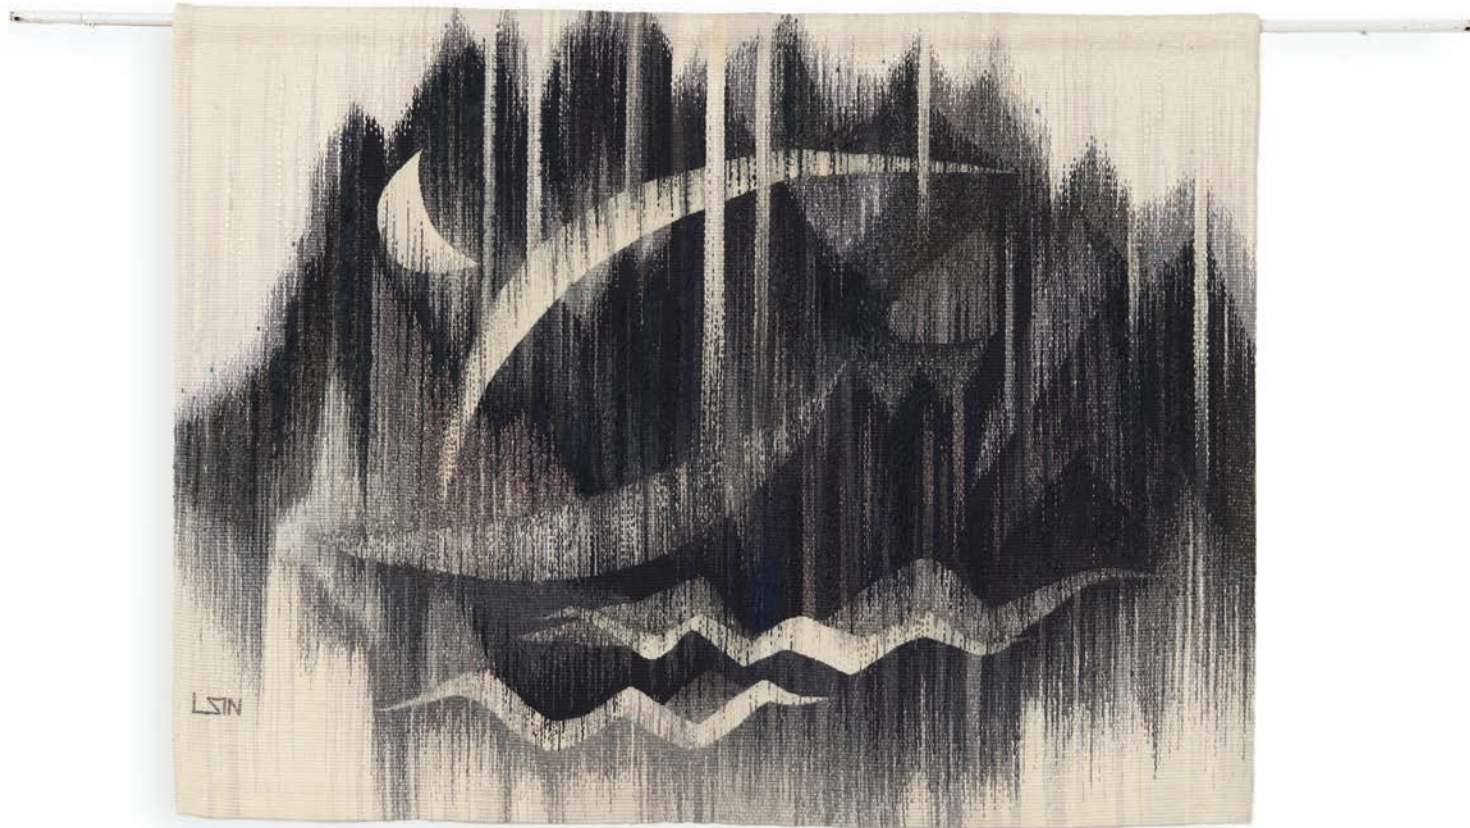

\$40,000

TINA KIM GALLERY

TINA KIM GALLERY

Lee ShinJa

Mountain of Elegance, 1987

Wool thread; tapestry
43½ x 58¼ inches
110.5 x 148 cm

TINA KIM GALLERY

\$150,000