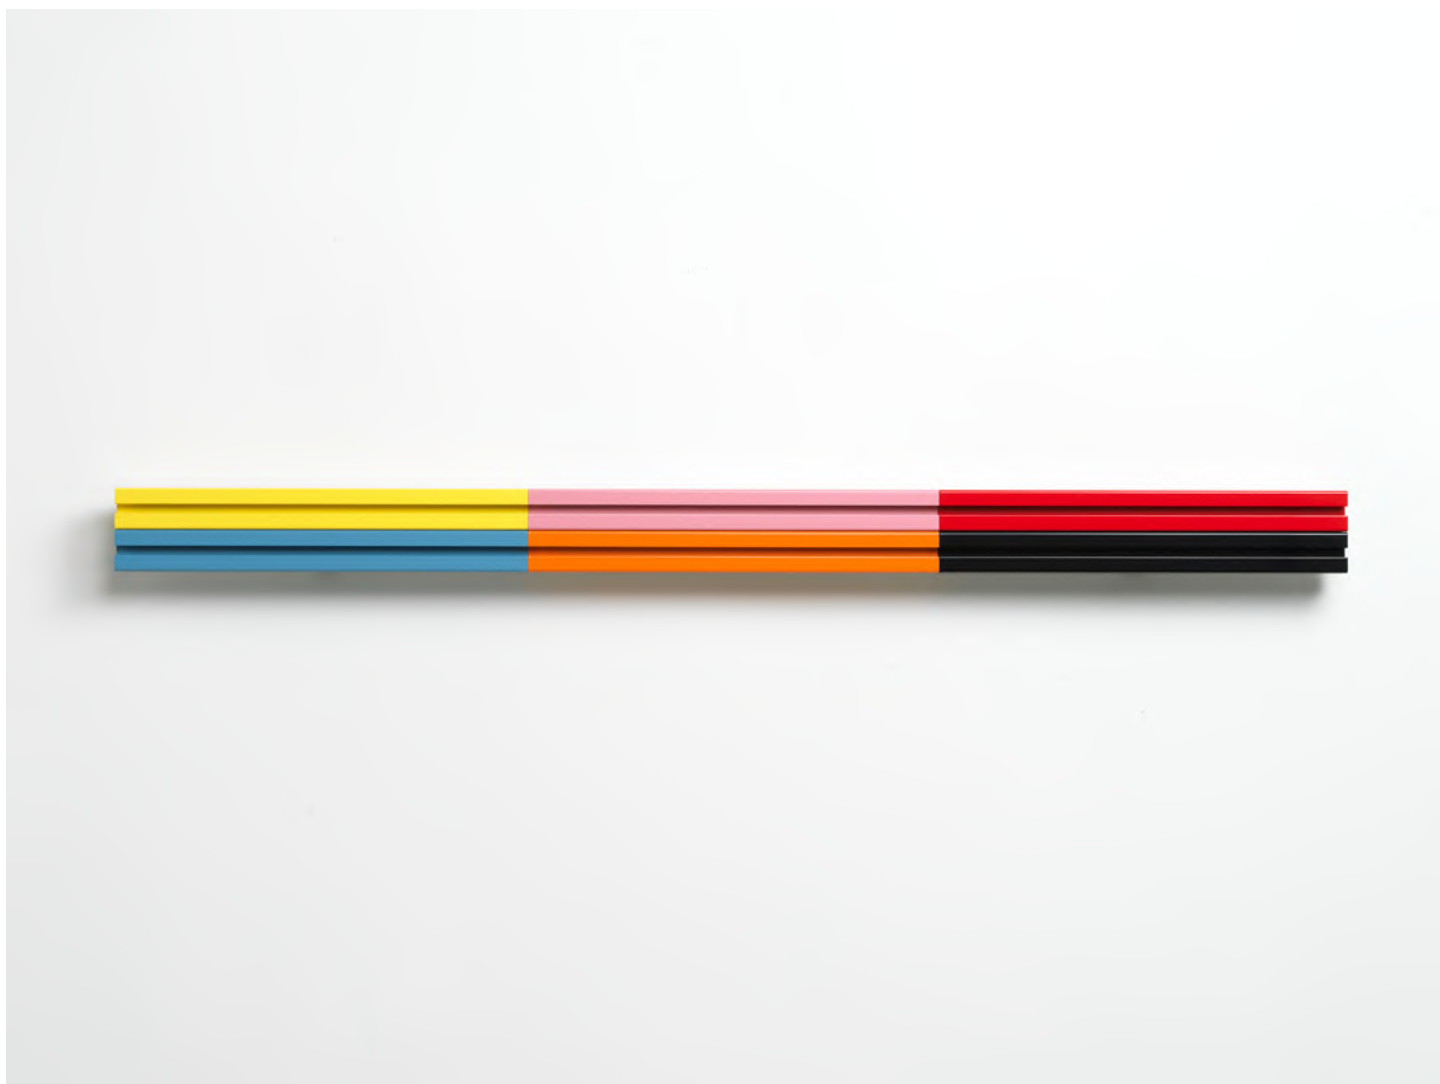

34 x 19.5 x 21.5 cm

**DIEGO CIBELLI**

*Golden peanuts line*

Machete

*Magic Mirror Steel Blue*

2022

dichroic laminated glass consisting of crash glass,  
float glass and gelatin filters

120 x 120 x 1.8 cm - 1 edition + 1 AP - available edition 1 A.P.

*Yellow Confidence Interval*

"GRAVITY-PLATE 2"

alfonso**artiaco**

*White Horizontal Lines On Color*

**SOL LEWITT**

2005  
gouache on paper  
114 x 114 cm (unframed) - 135 x 135 x 6 cm (framed)

*Untitled*

1985