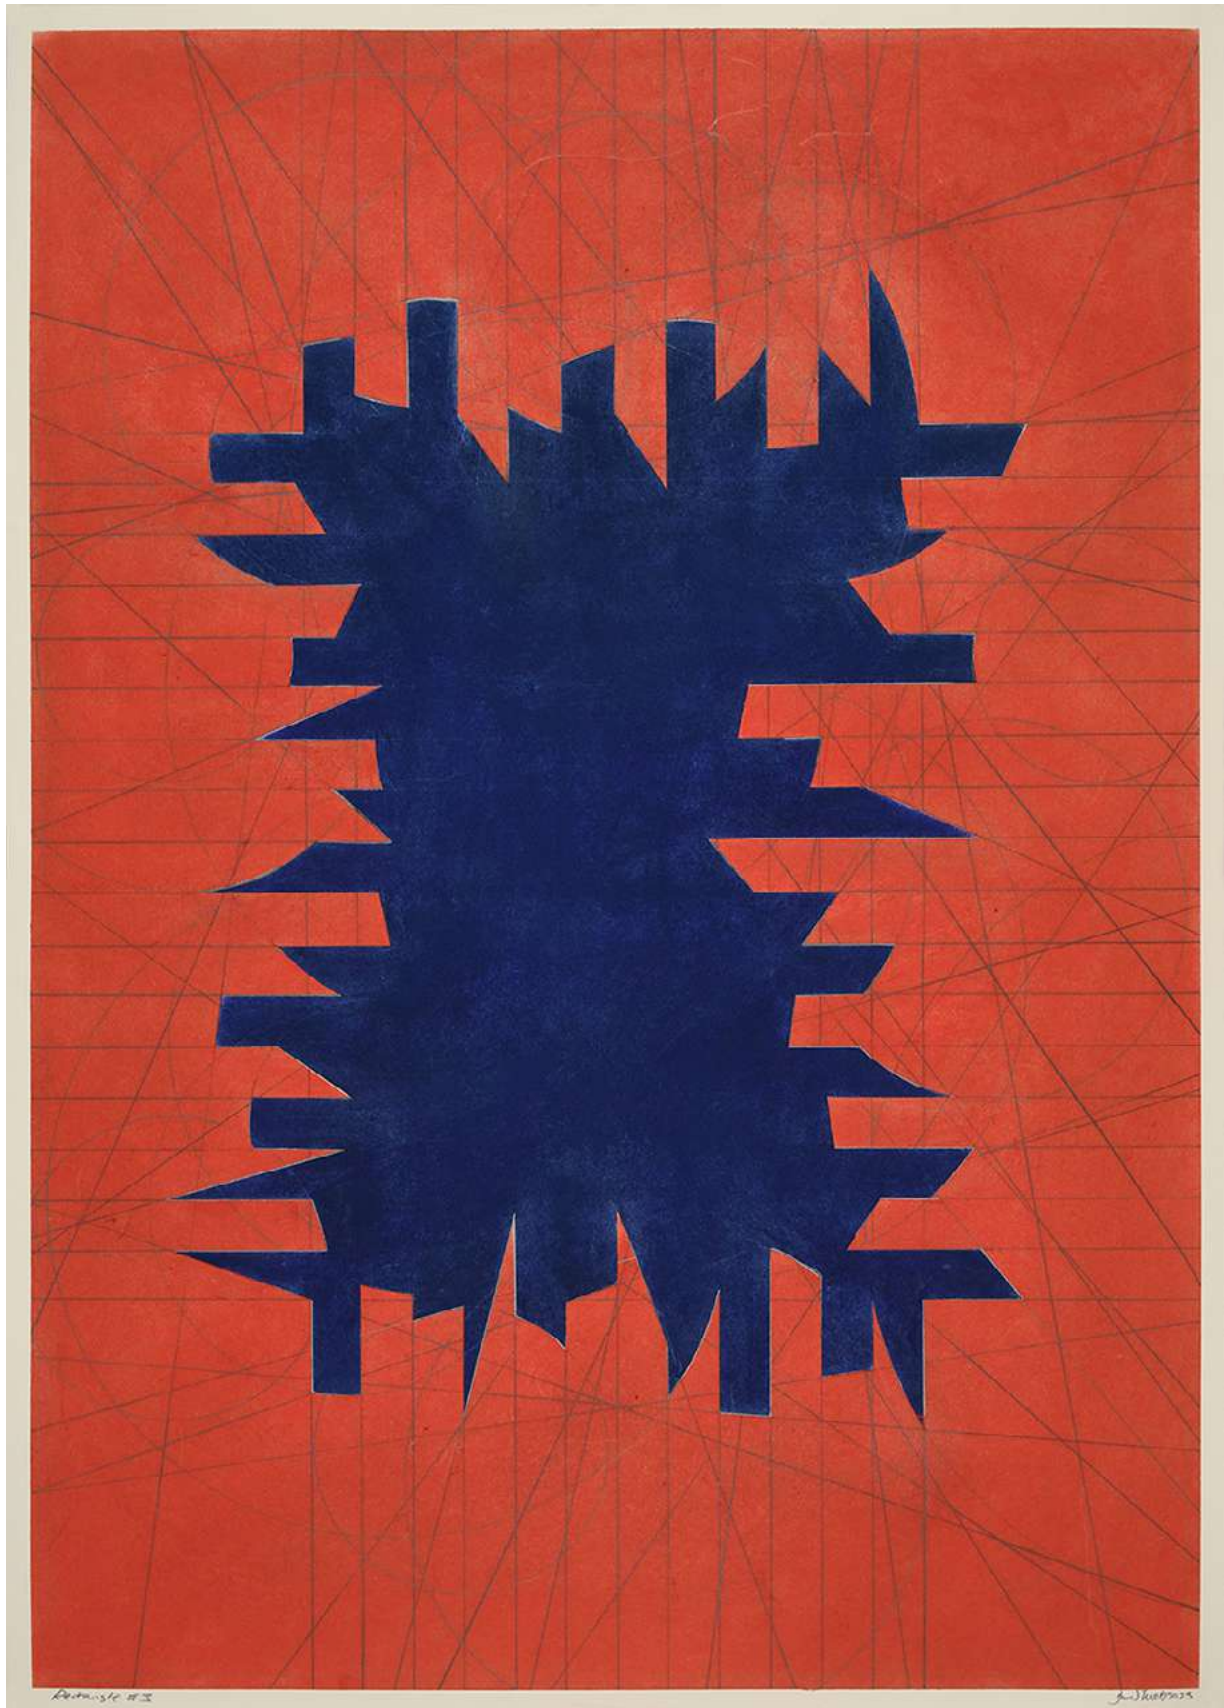

alfonsoartiacco

Rectangle #3

2023
pastel on paper
84 x 59.5 cm

DAVID TREMLETT