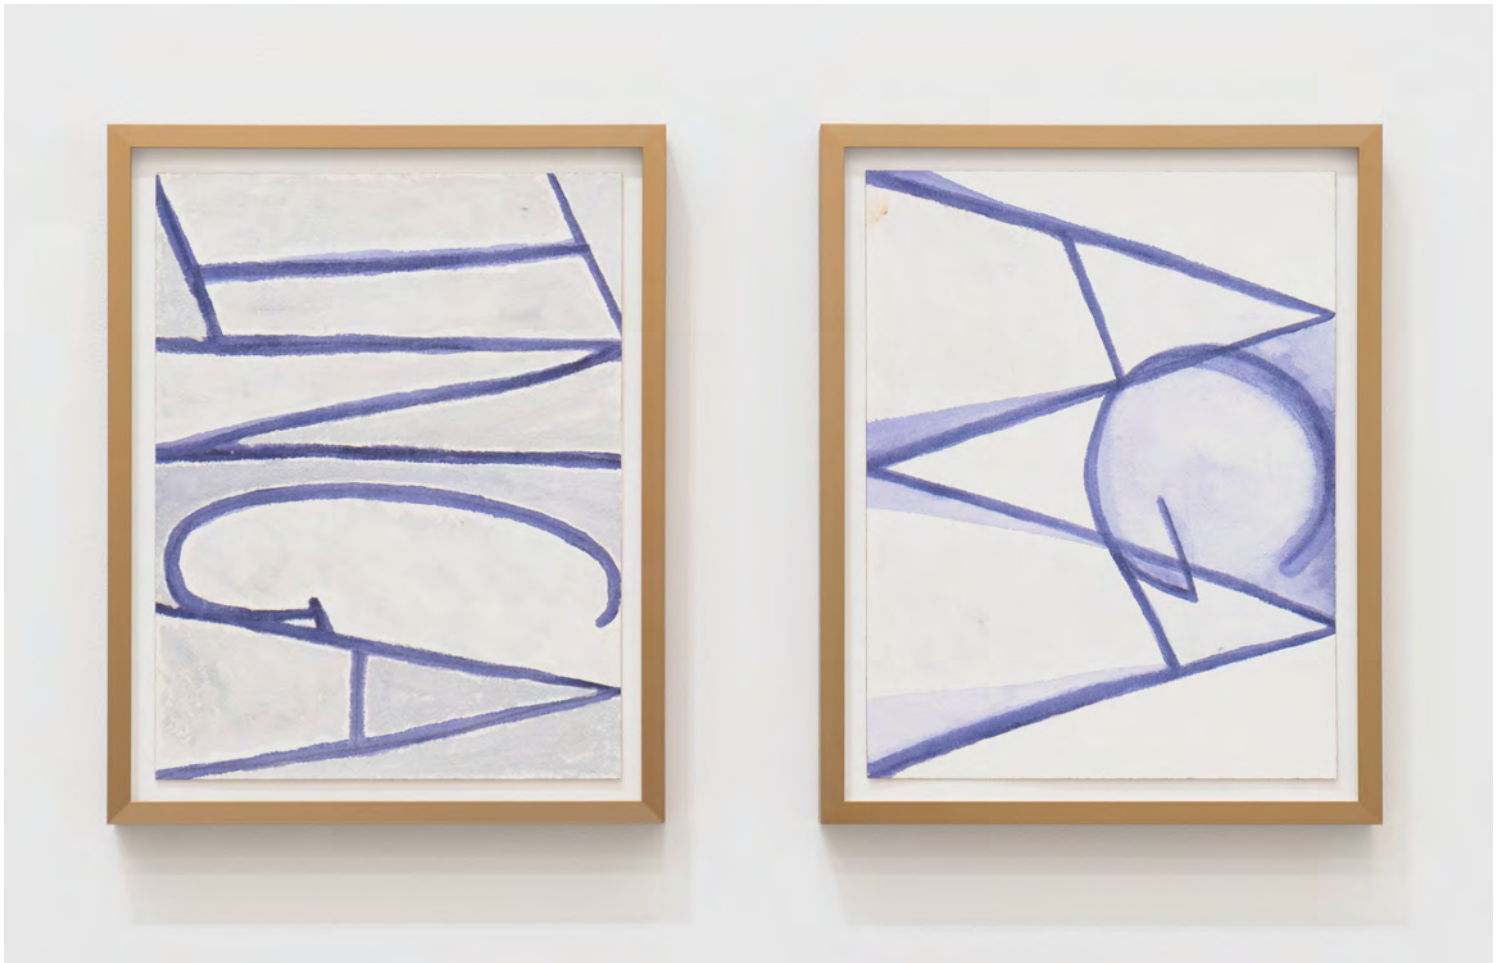

Tanya Lukin Linklater
the curve of supple, pliant grasses, 2024, watercolour on paper, diptych, each 17 x 14 in. (44 x 35 cm). USD 8,000.00