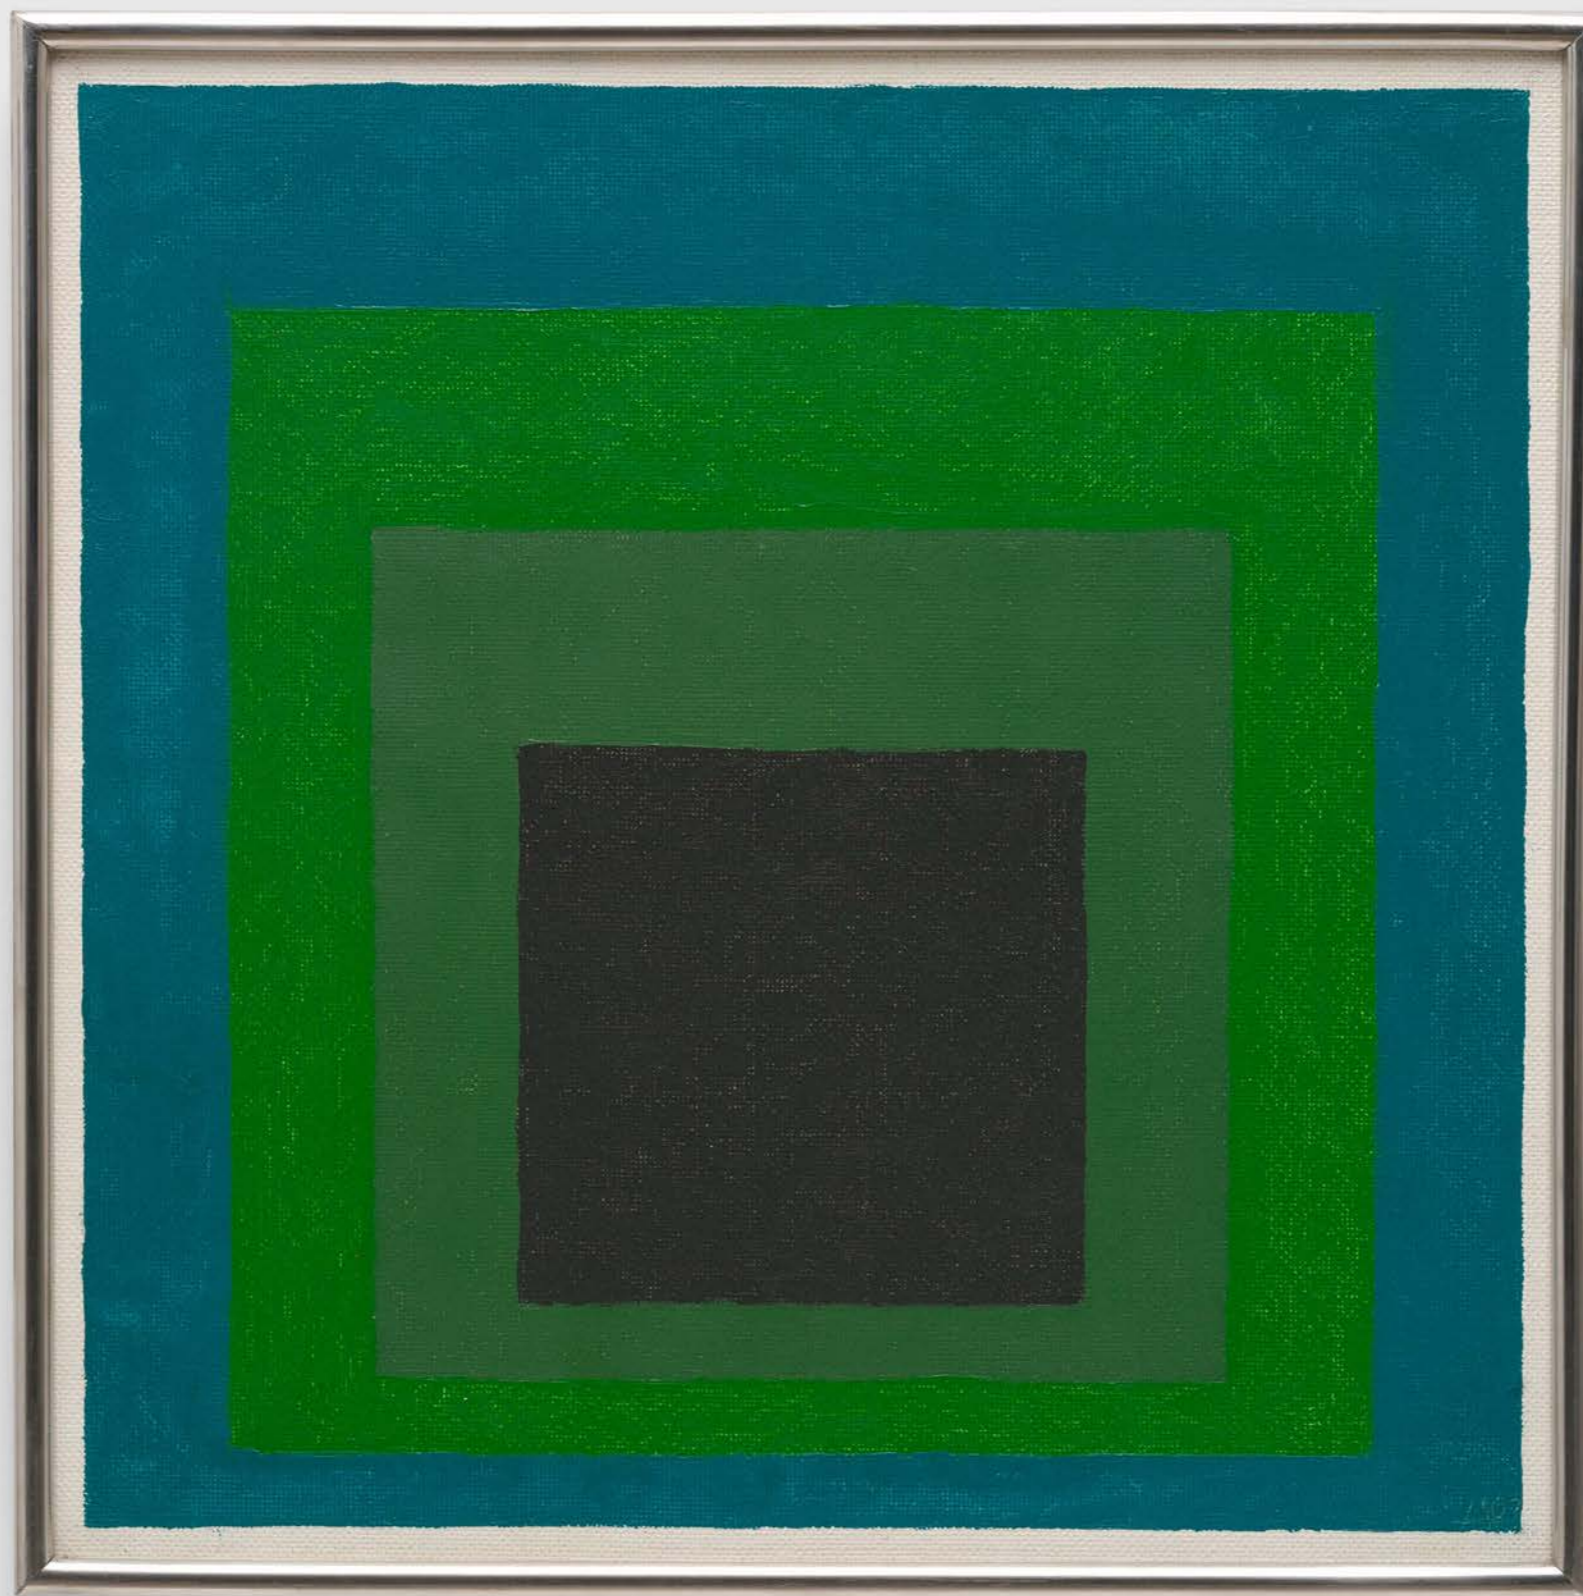

**Alice Neel**

*Marilyn Rabinowich, 1968*

Oil on canvas

46 x 30 inches

116.8 x 76.2 cm

David Zwirner

Art Basel 2024

**Lisa Yuskavage**

David Zwirner

Art Basel 2024

**Josef Albers**

*Study for Homage  
to the Square, 1967*

Oil on Masonite

18 x 18 inches (45.7 x 45.7 cm)

Framed: 18 5/8 x 18 1/2 x 1 1/4 inches

47.3 x 47.1 x 3.2 cm