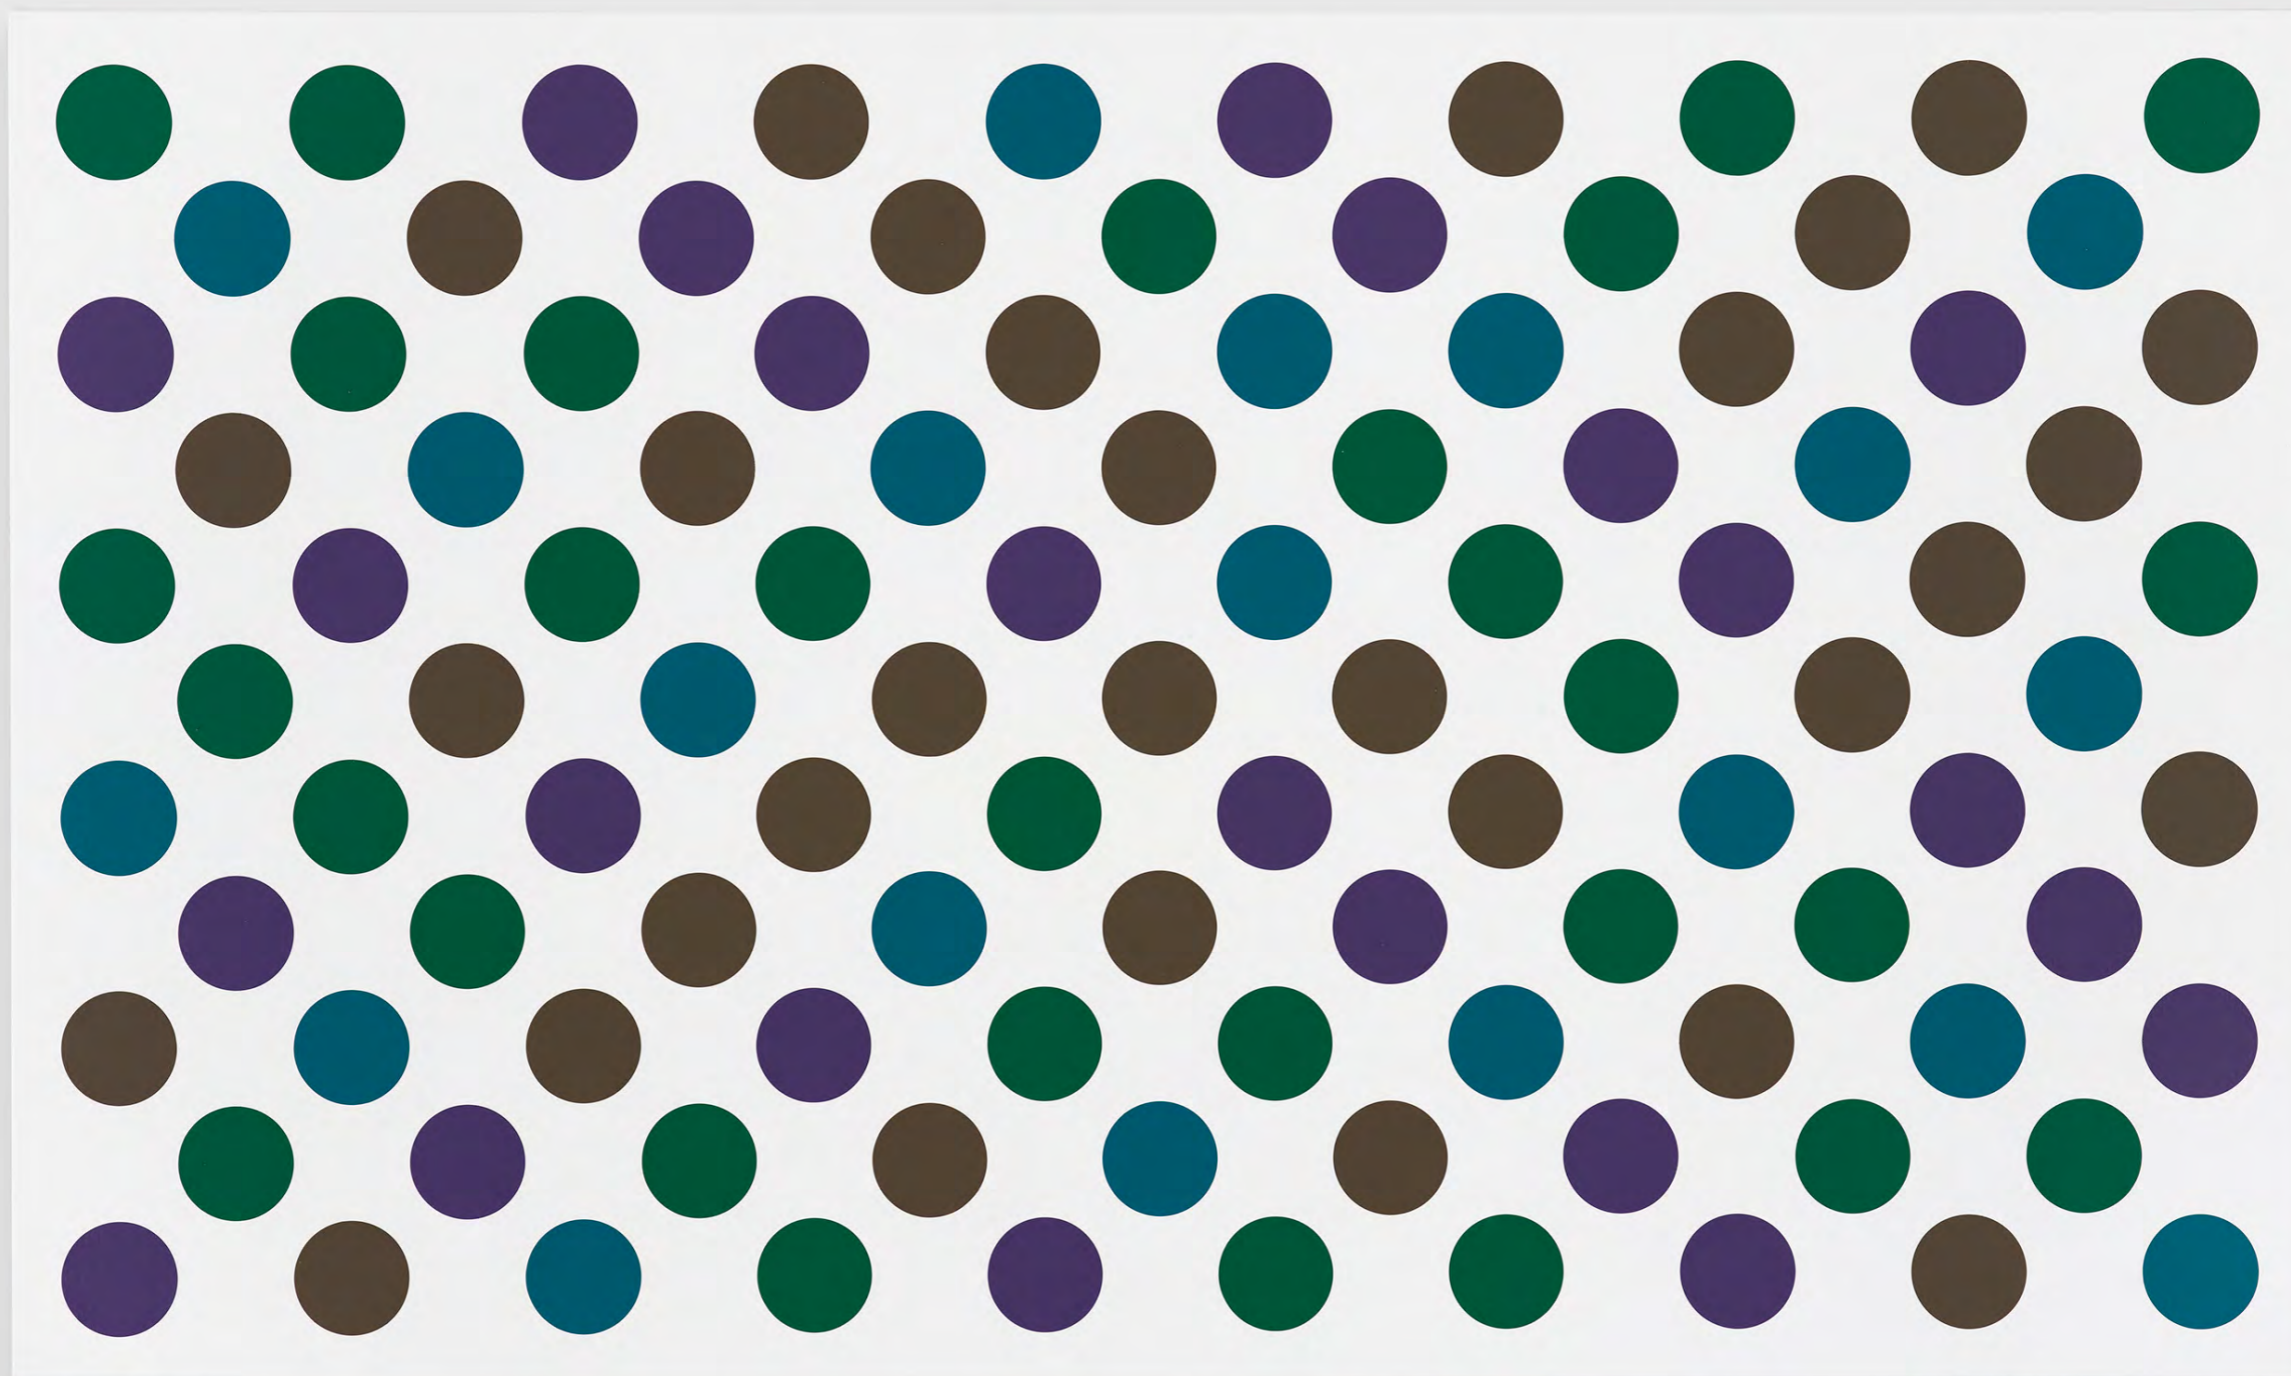

David Zwirner

Art Basel 2024

Bridget Riley

Measure for Measure Dark with Turquoise 4, 2021

Acrylic on linen

36 3/8 x 61 inches (92.5 x 155 cm)