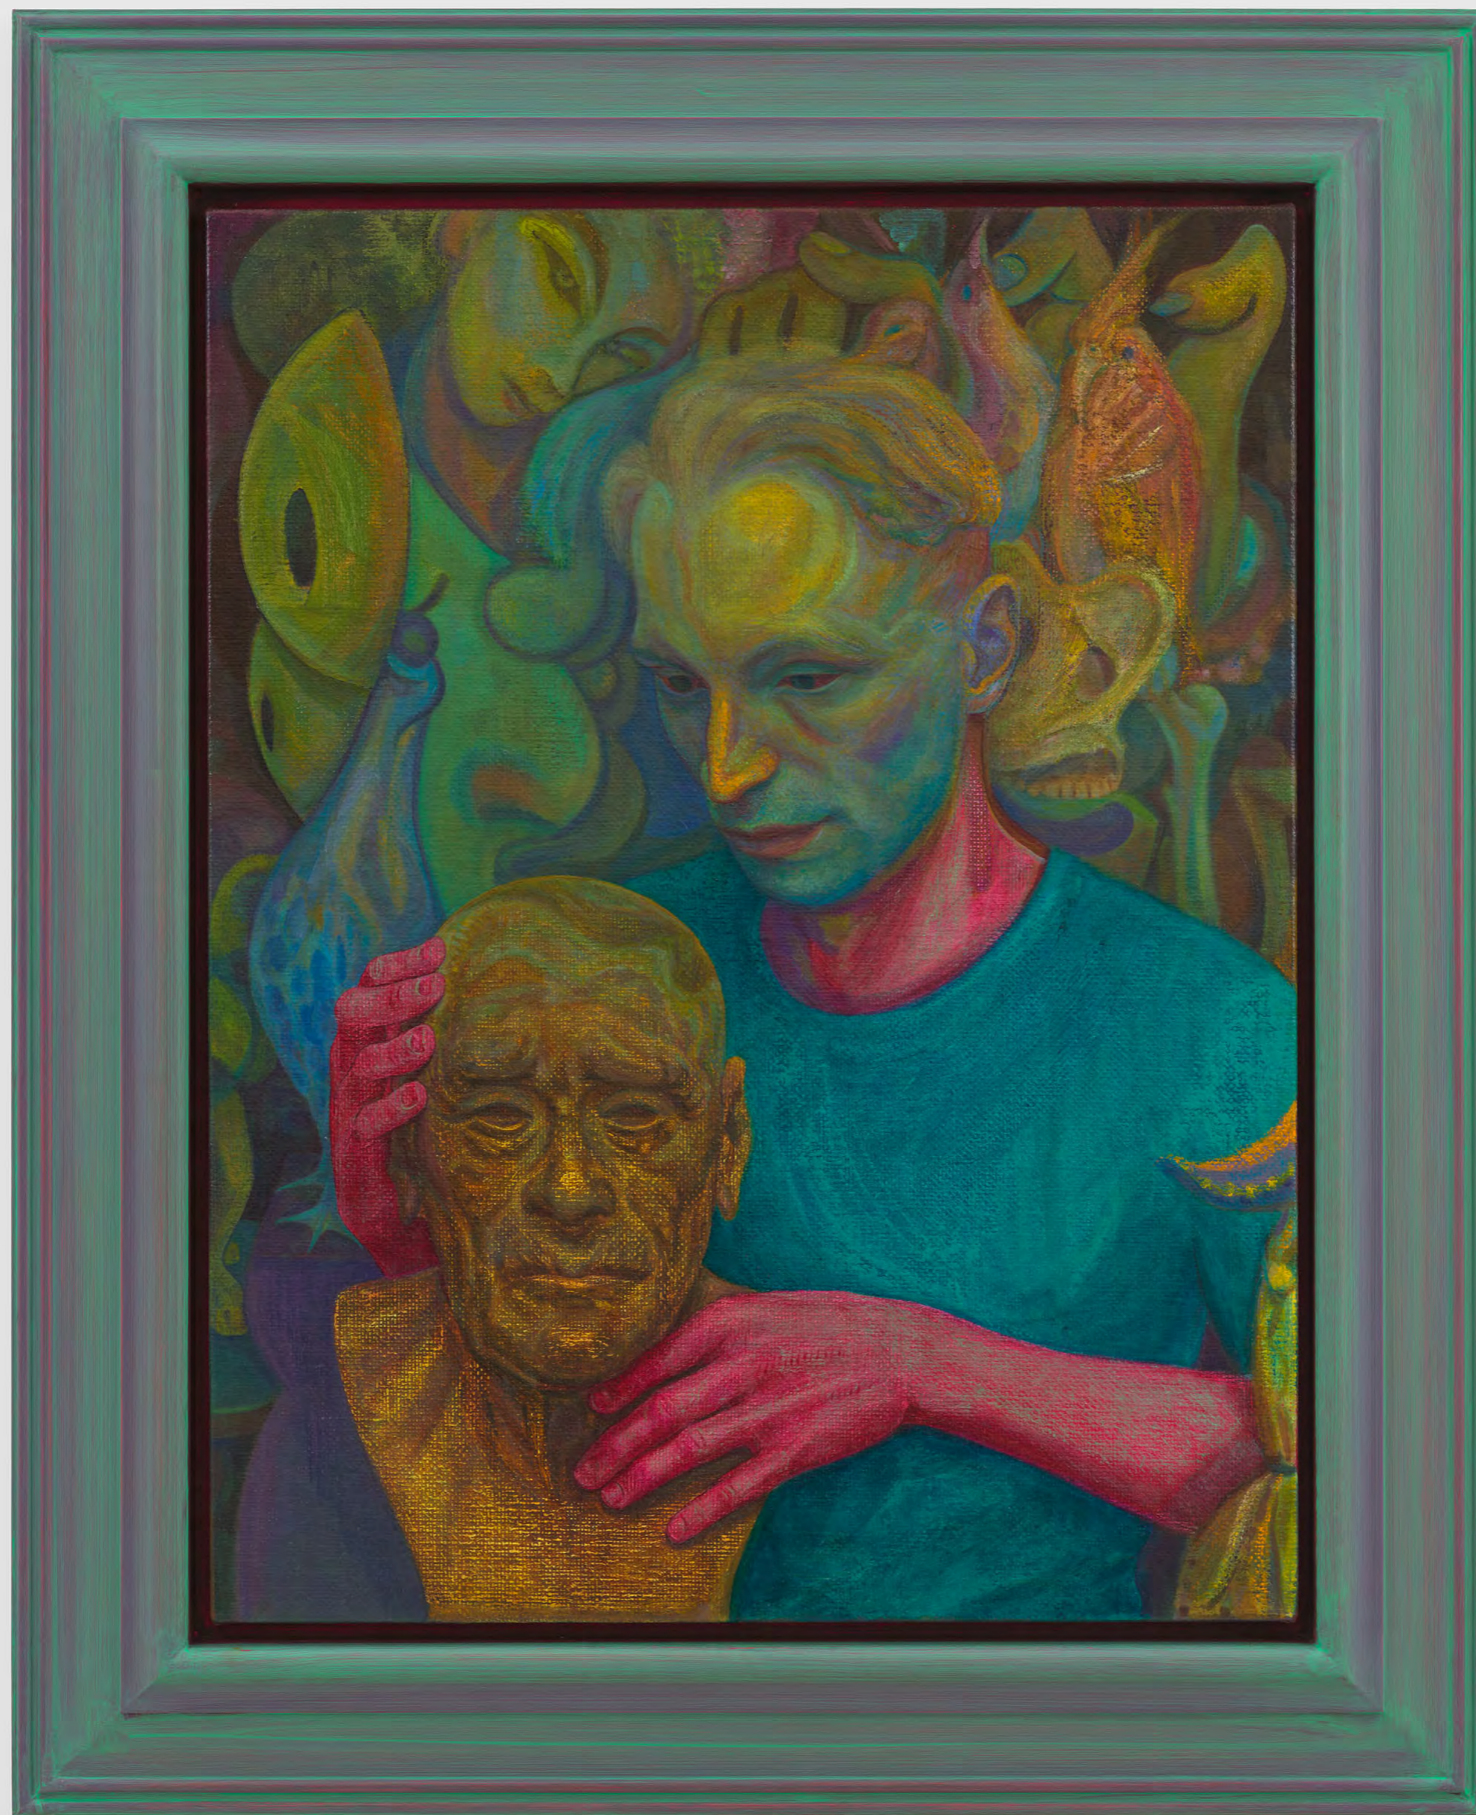

David Zwirner

Art Basel 2024

Steven Shearer

Feathery Carver, 2020

Oil and charcoal on jute in artist's frame

33 3/4 x 27 1/2 x 1 3/4 inches

85.5 x 70 x 4.5 cm