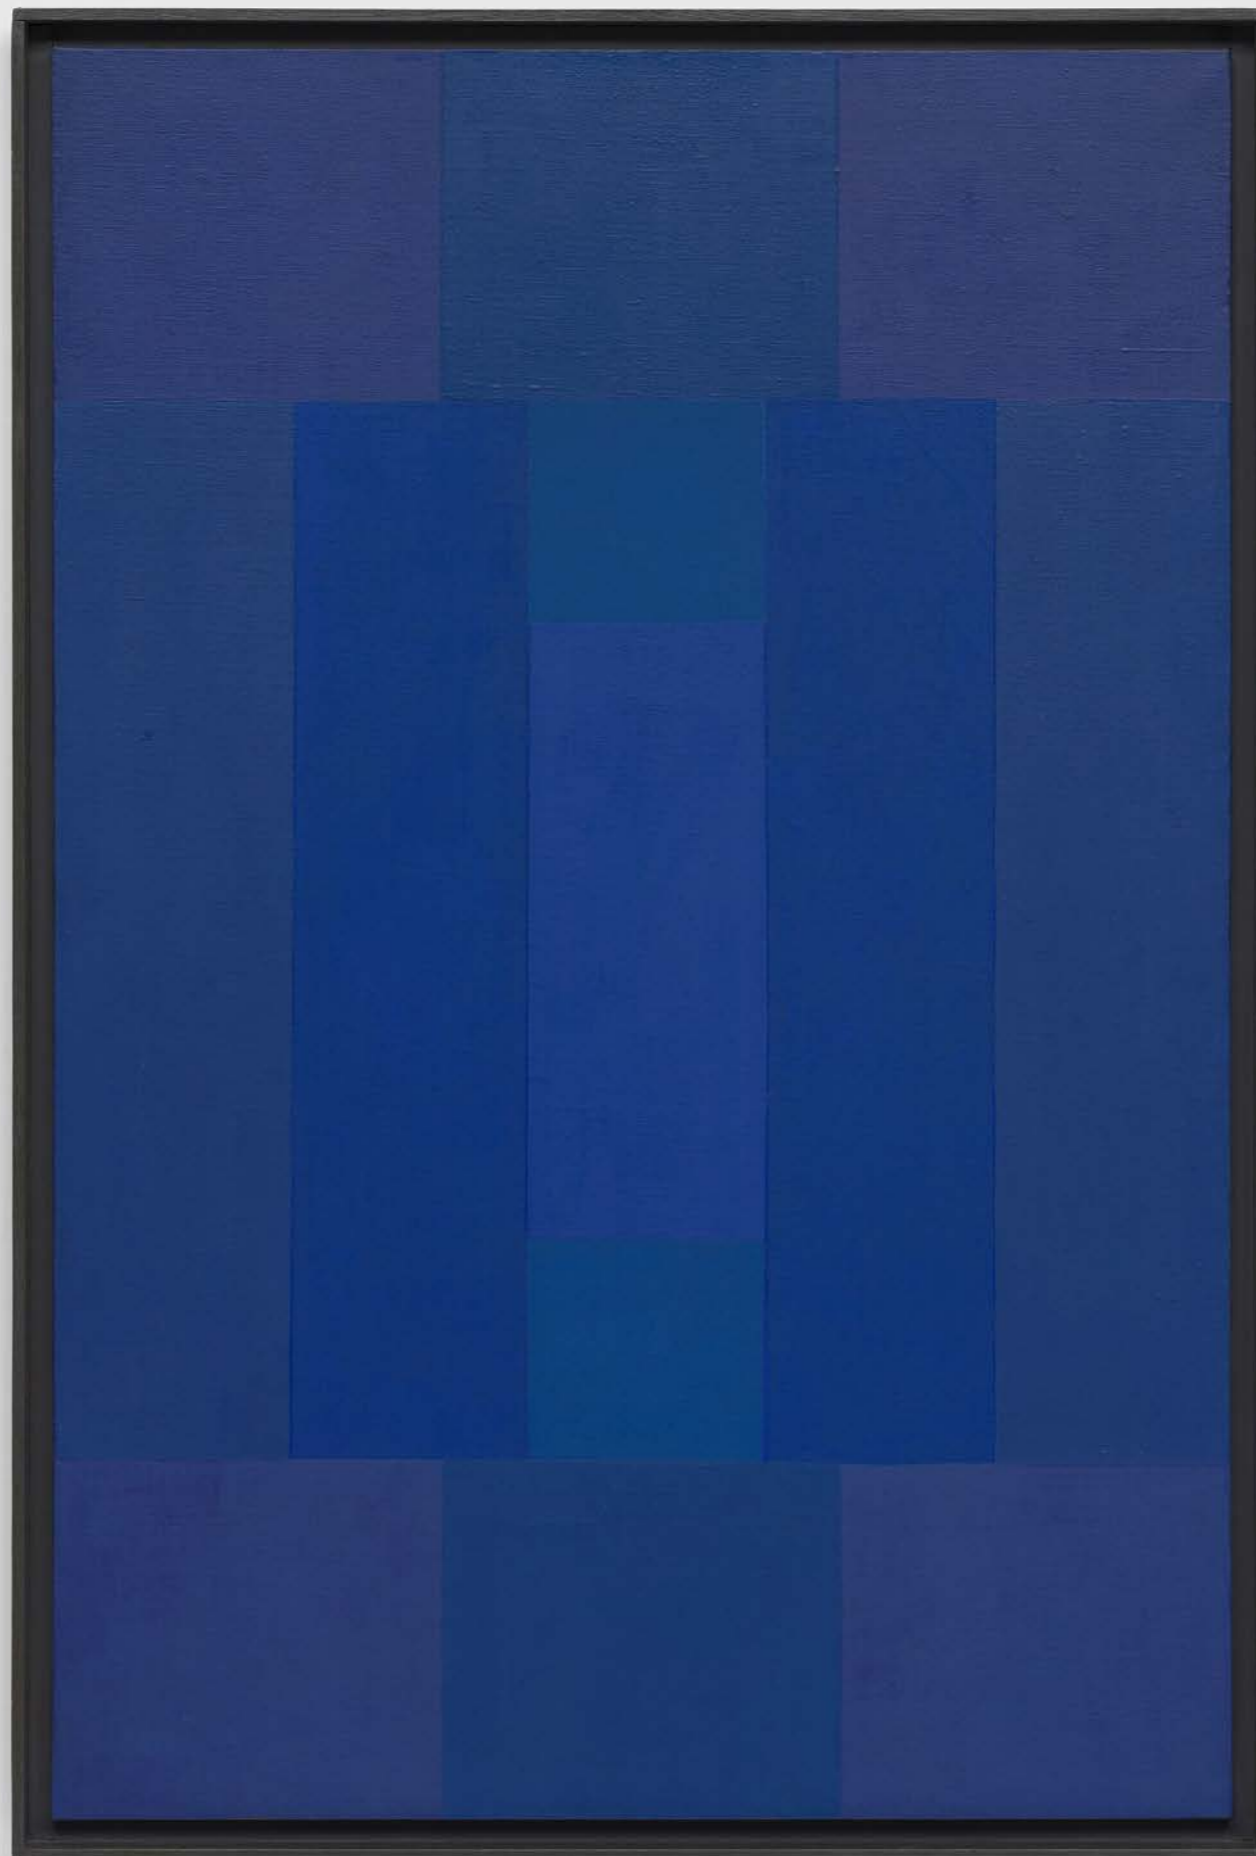

**Robert Ryman**

*Untitled, 1997*

Oil and varnish on  
stretched cotton canvas

20 x 20 x 2 1/8 inches

50.8 x 50.8 x 5.4 cm

David Zwirner

Art Basel 2024

**Ad Reinhardt**