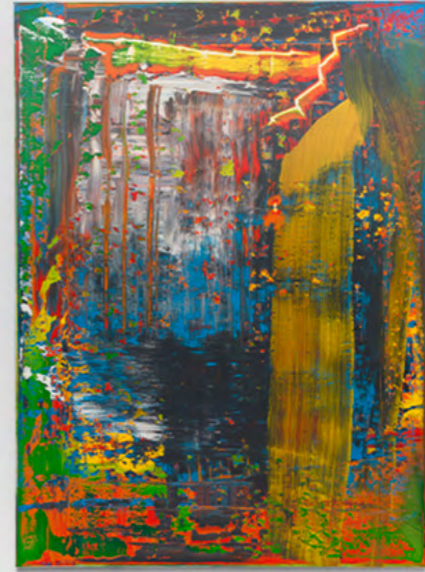

*Featuring*  
Gerhard Richter

David Zwirner

Art Basel 2024

Gerhard Richter

*Abstraktes Bild (Abstract Painting)*, 2016

Oil on canvas

39 3/8 x 26 3/8 inches (100 x 67 cm)

David Zwirner