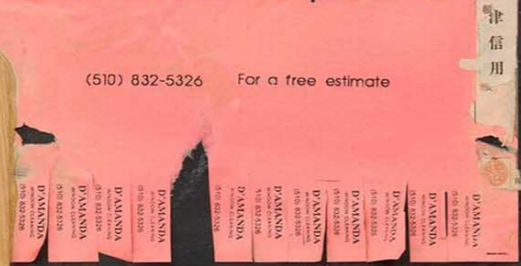

津信用

10 345  
67 891  
06 789  
81 788  
876 12

David Zwirner

Art Basel 2024

**Portia Zvavahera**

*Ndirikumugomo*, 2024

Oil based printing ink  
and oil bar on linen

Framed: