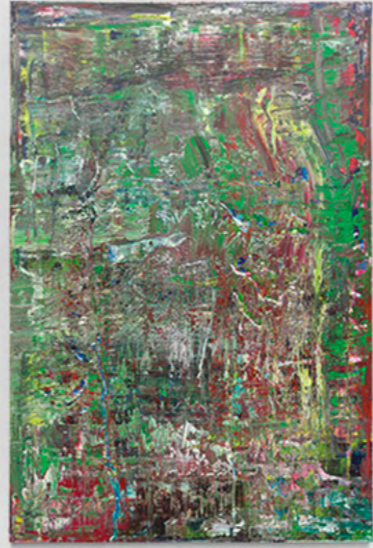

*Featuring*  
Gerhard Richter

David Zwirner

Art Basel 2024

Gerhard Richter

*Abstraktes Bild (Abstract Painting)*, 2016

Oil on canvas

39 3/8 x 26 3/8 inches (100 x 67 cm)

David Zwirner