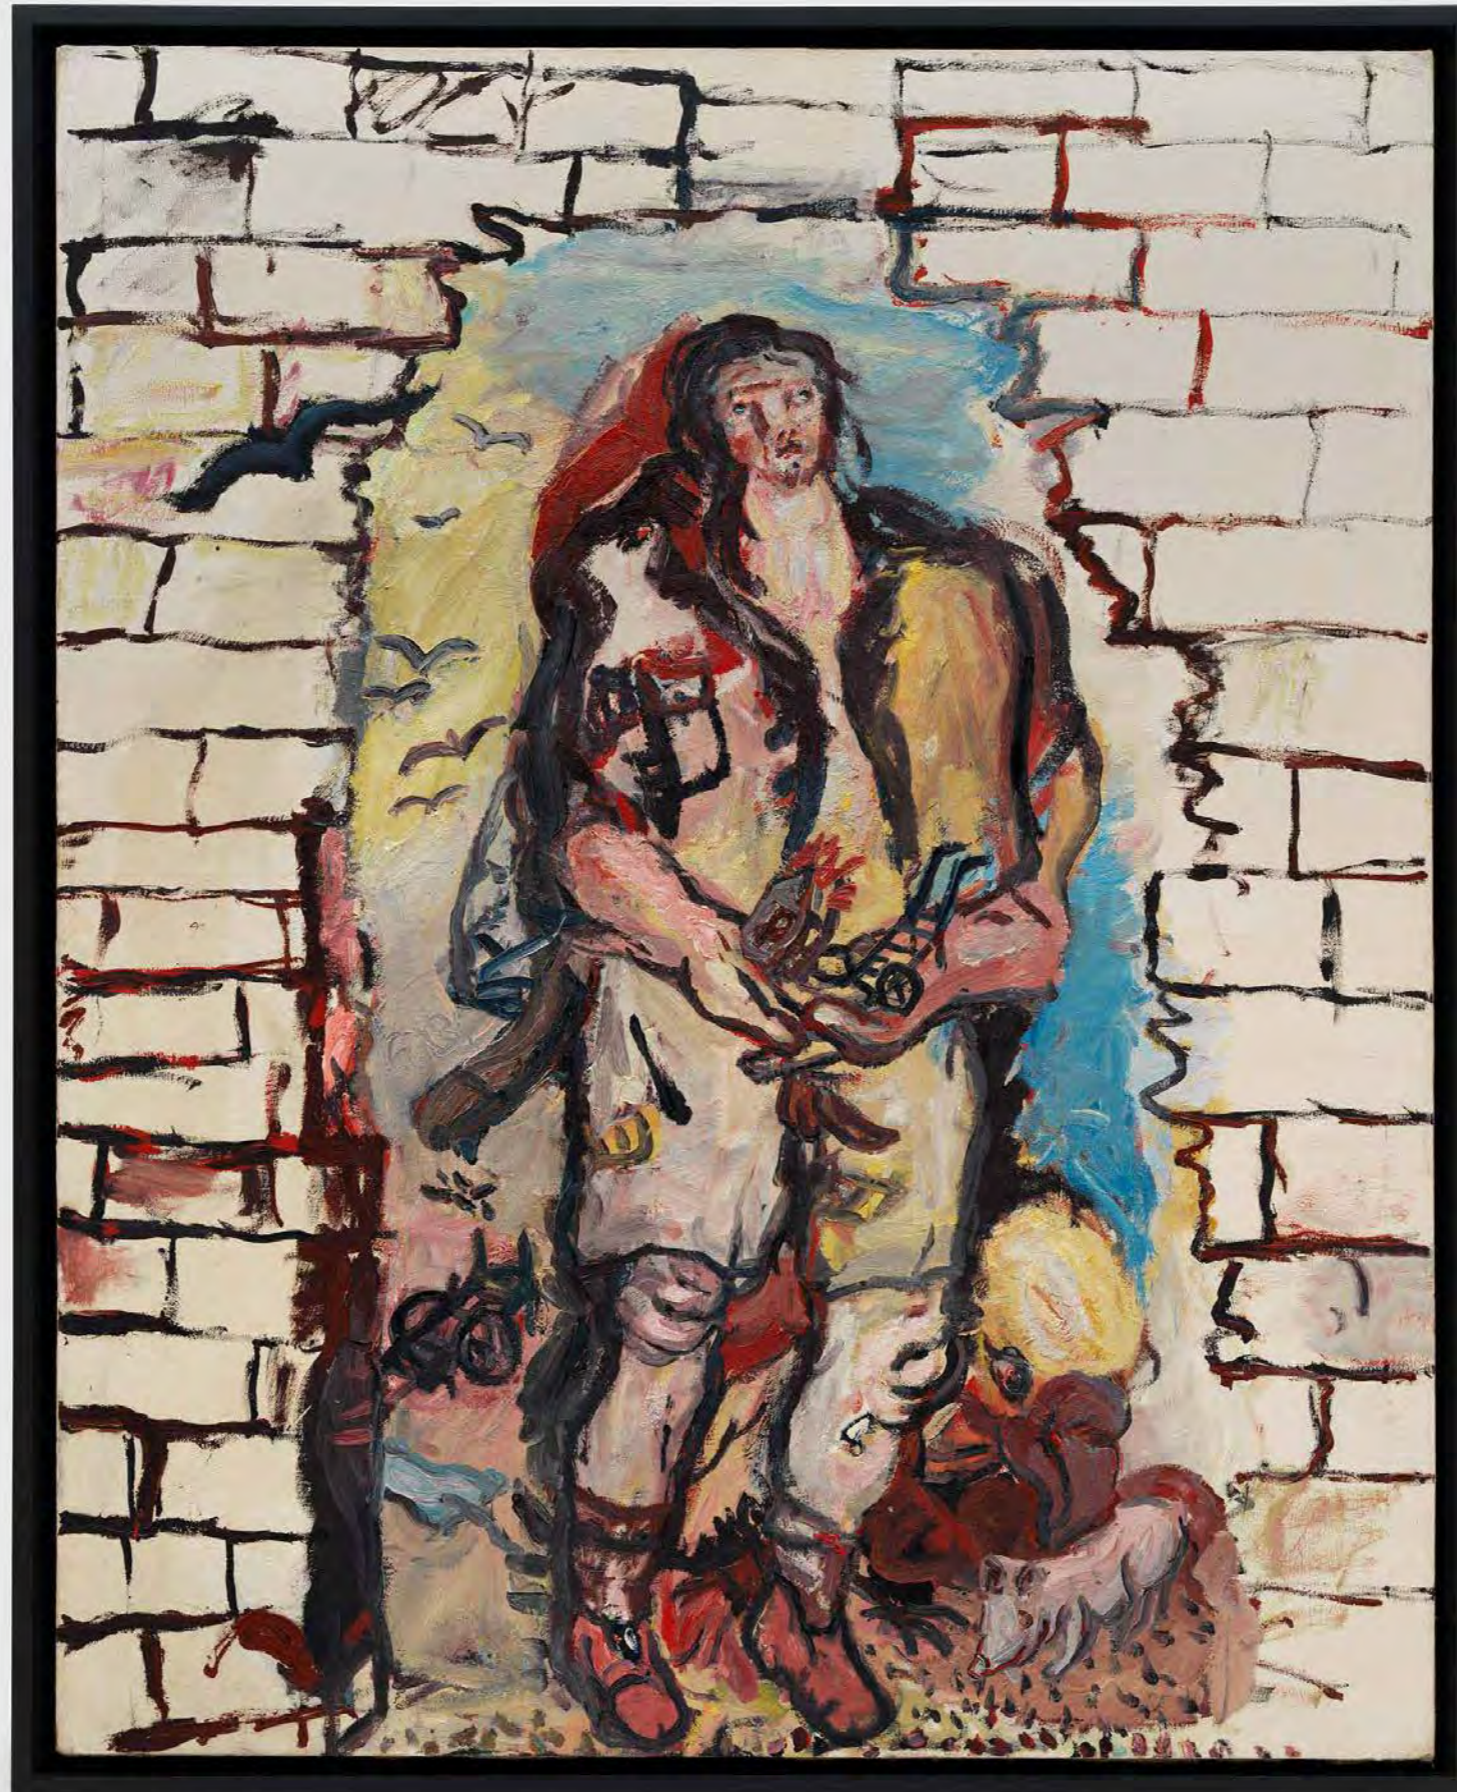

14 5/8 x 14 5/8 inches

37 x 37 cm

Georg Baselitz

*Der Hirte (The Shepherd), 1965*

David Zwirner

Art Basel 2024

**Georg Baselitz**

*Der Hirte (The Shepherd)*, 1965

Oil on canvas

64 x 51 5/8 inches

162.5 x 131 cm

Framed:

66 7/8 x 54 3/4 x 1 5/8 inches

170 x 139 x 4 cm

Learn more about Georg Baselitz's *Der Hirte (The Shepherd)*, 1965, in our [Exceptional Works presentation](#)