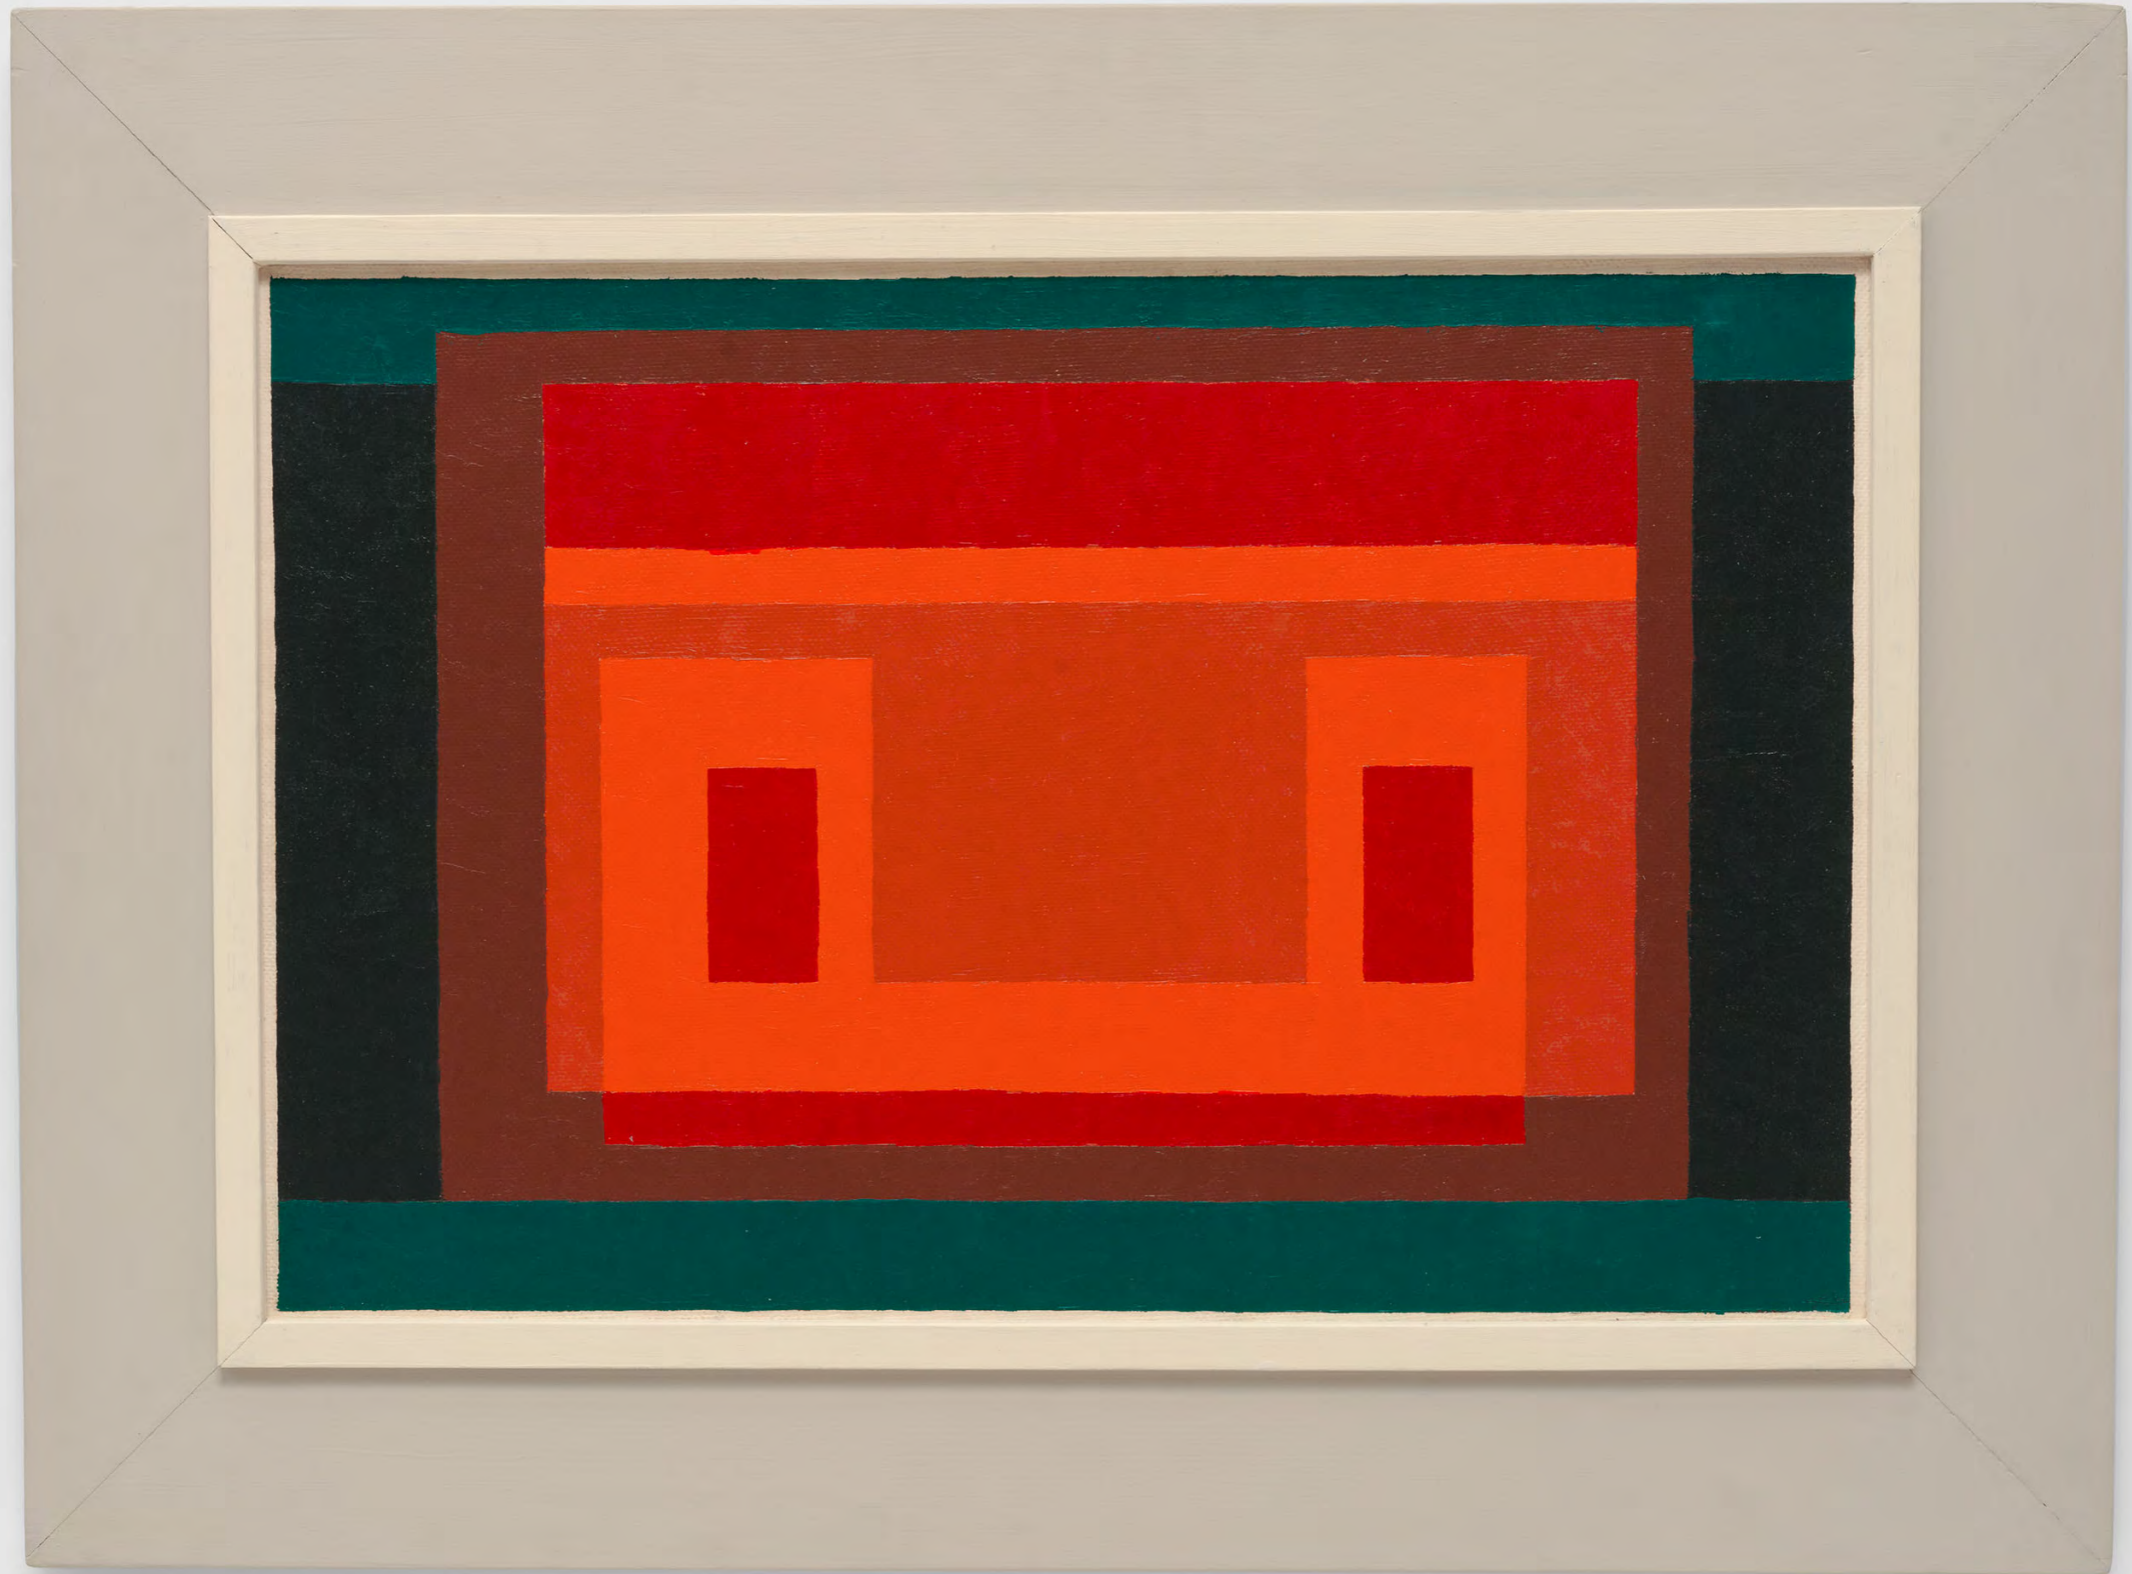

## Josef Albers

*Study for Homage  
to the Square, 1966*

Oil on Masonite

32 x 32 inches

81.3 x 81.3 cm

Framed:

32 1/2 x 32 1/2 x 1 1/4 inches

82.5 x 82.5 x 3.2 cm

David Zwirner

Art Basel 2024

**Josef Albers**

*On the Other Side*, 1952

Oil on Masonite in artist's frame

Framed: 25 7/8 x 34 3/4 x 1 3/8 inches (65.7 x 88.3 x 3.5 cm)

Learn more about Josef Albers's *On the Other Side*, 1952, in our [Exceptional Works presentation](#)