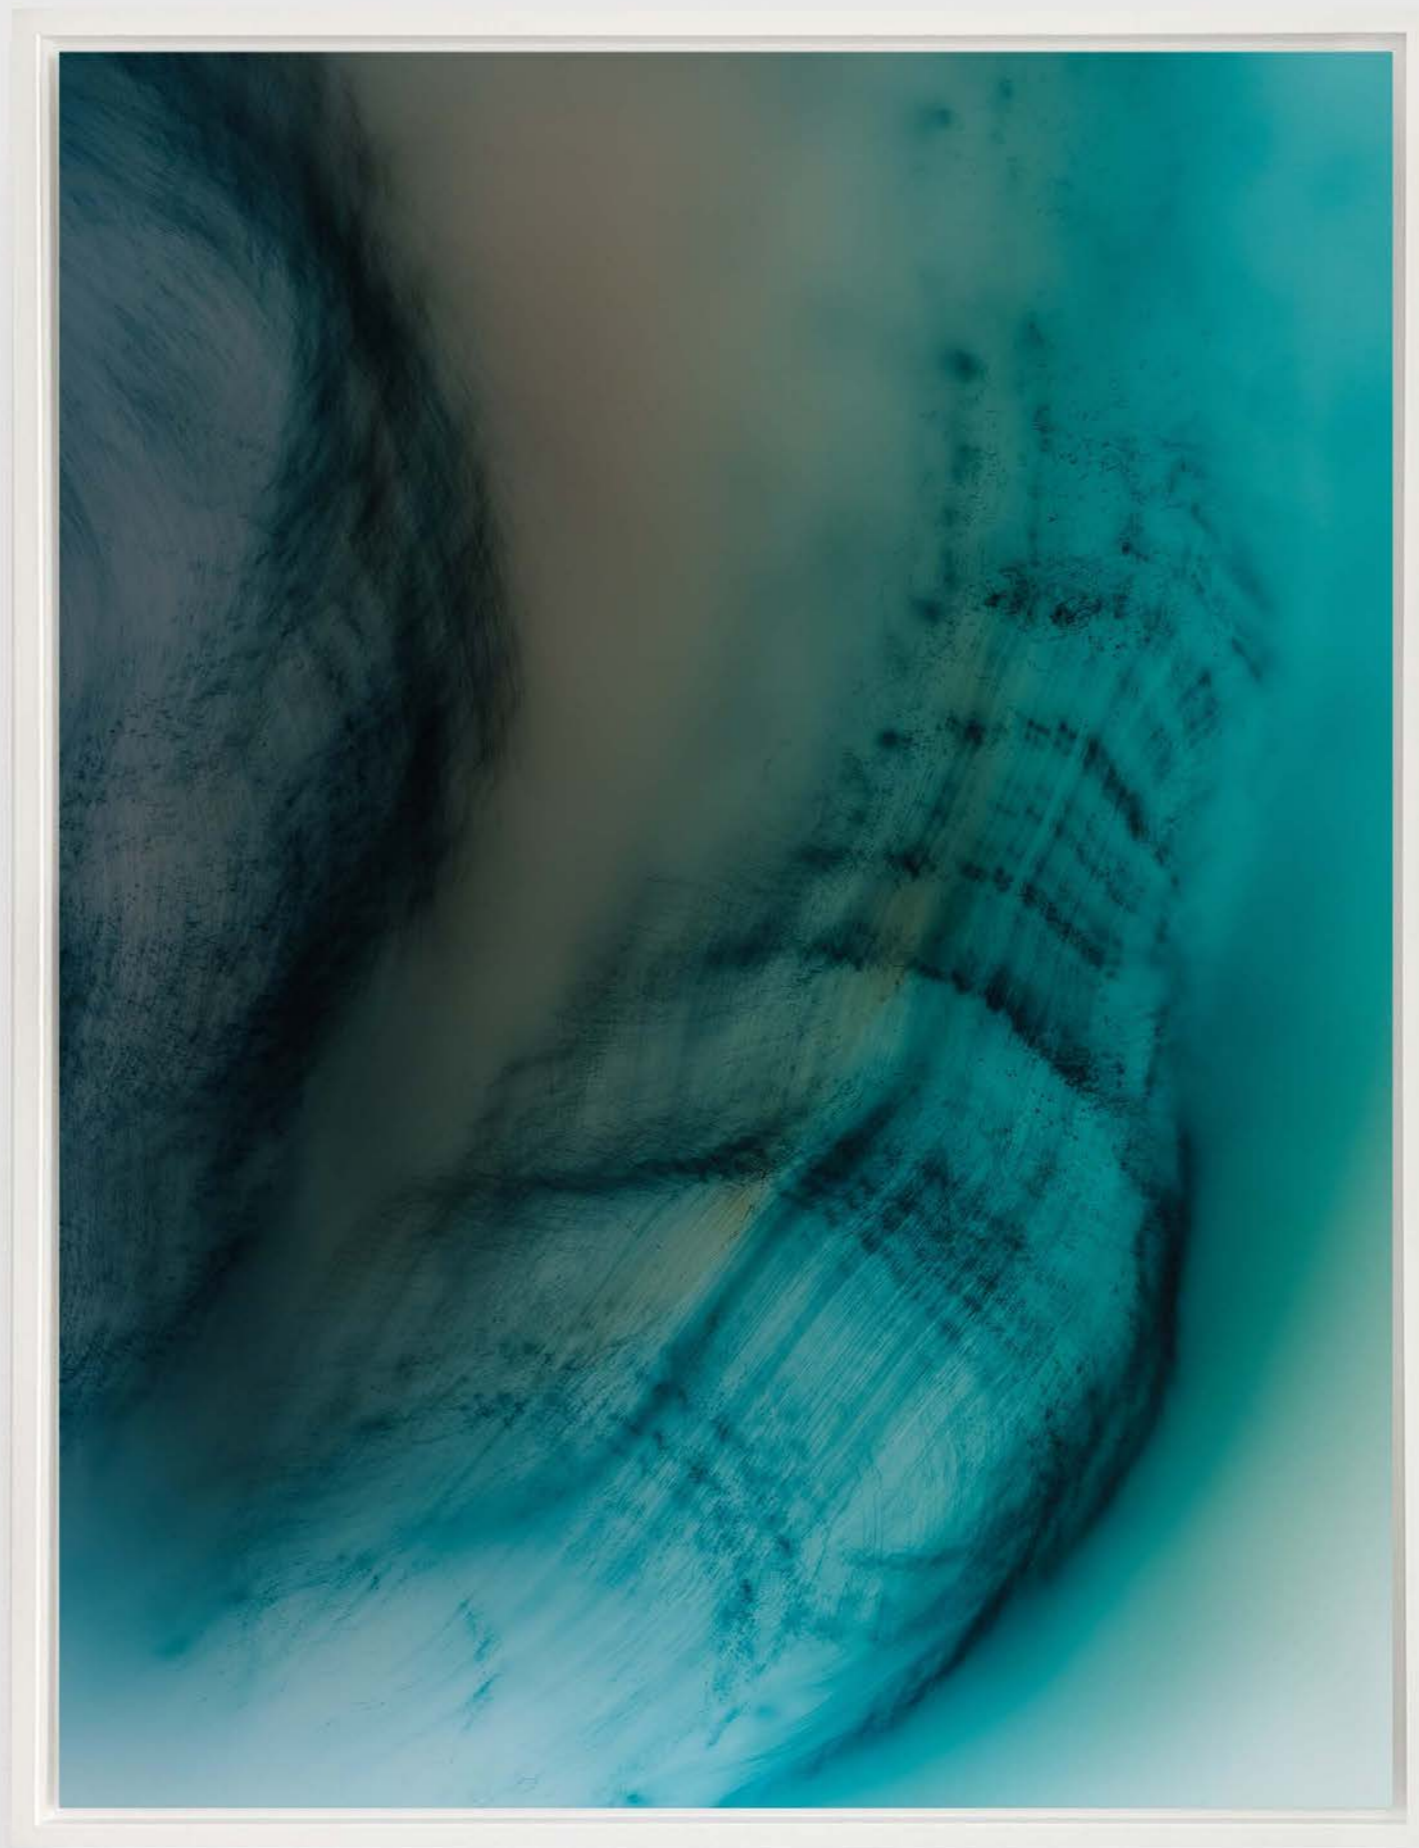

David Zwirner

Art Basel 2024

Wolfgang Tillmans

Greifbar 76, 2018

Inkjet print on paper mounted on
Dibond aluminum in artist's frame

89 3/8 x 67 3/8 x 2 3/8 inches

227 x 171 x 6 cm

Edition 1 of 1, 1 AP