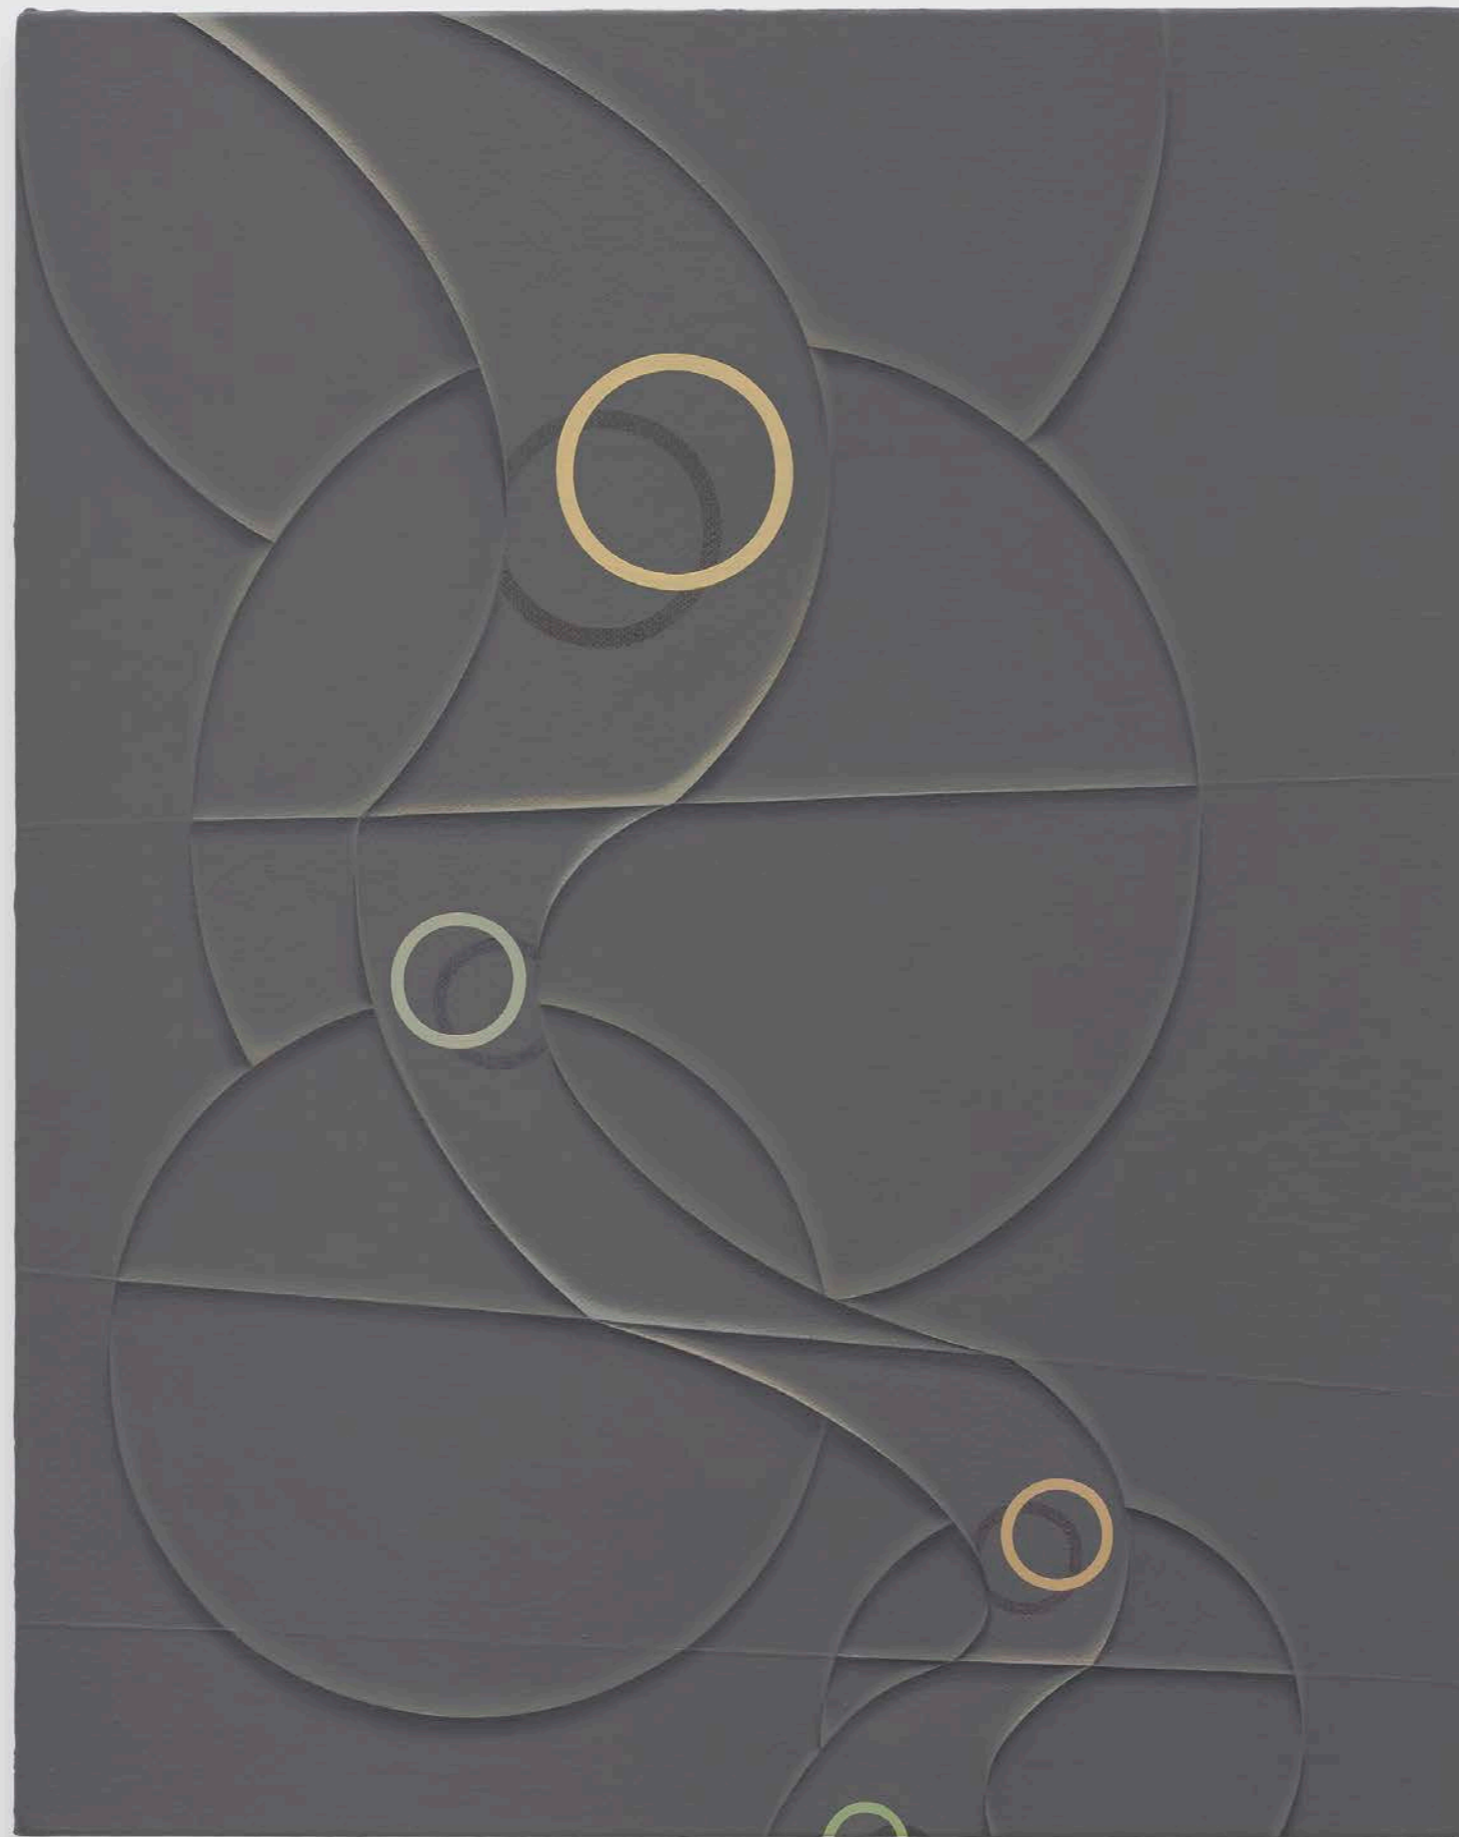

David Zwirner

Art Basel 2024

Tomma Abts

Loert, 2005

Acrylic and oil on canvas

18 7/8 x 15 inches

48 x 38 cm