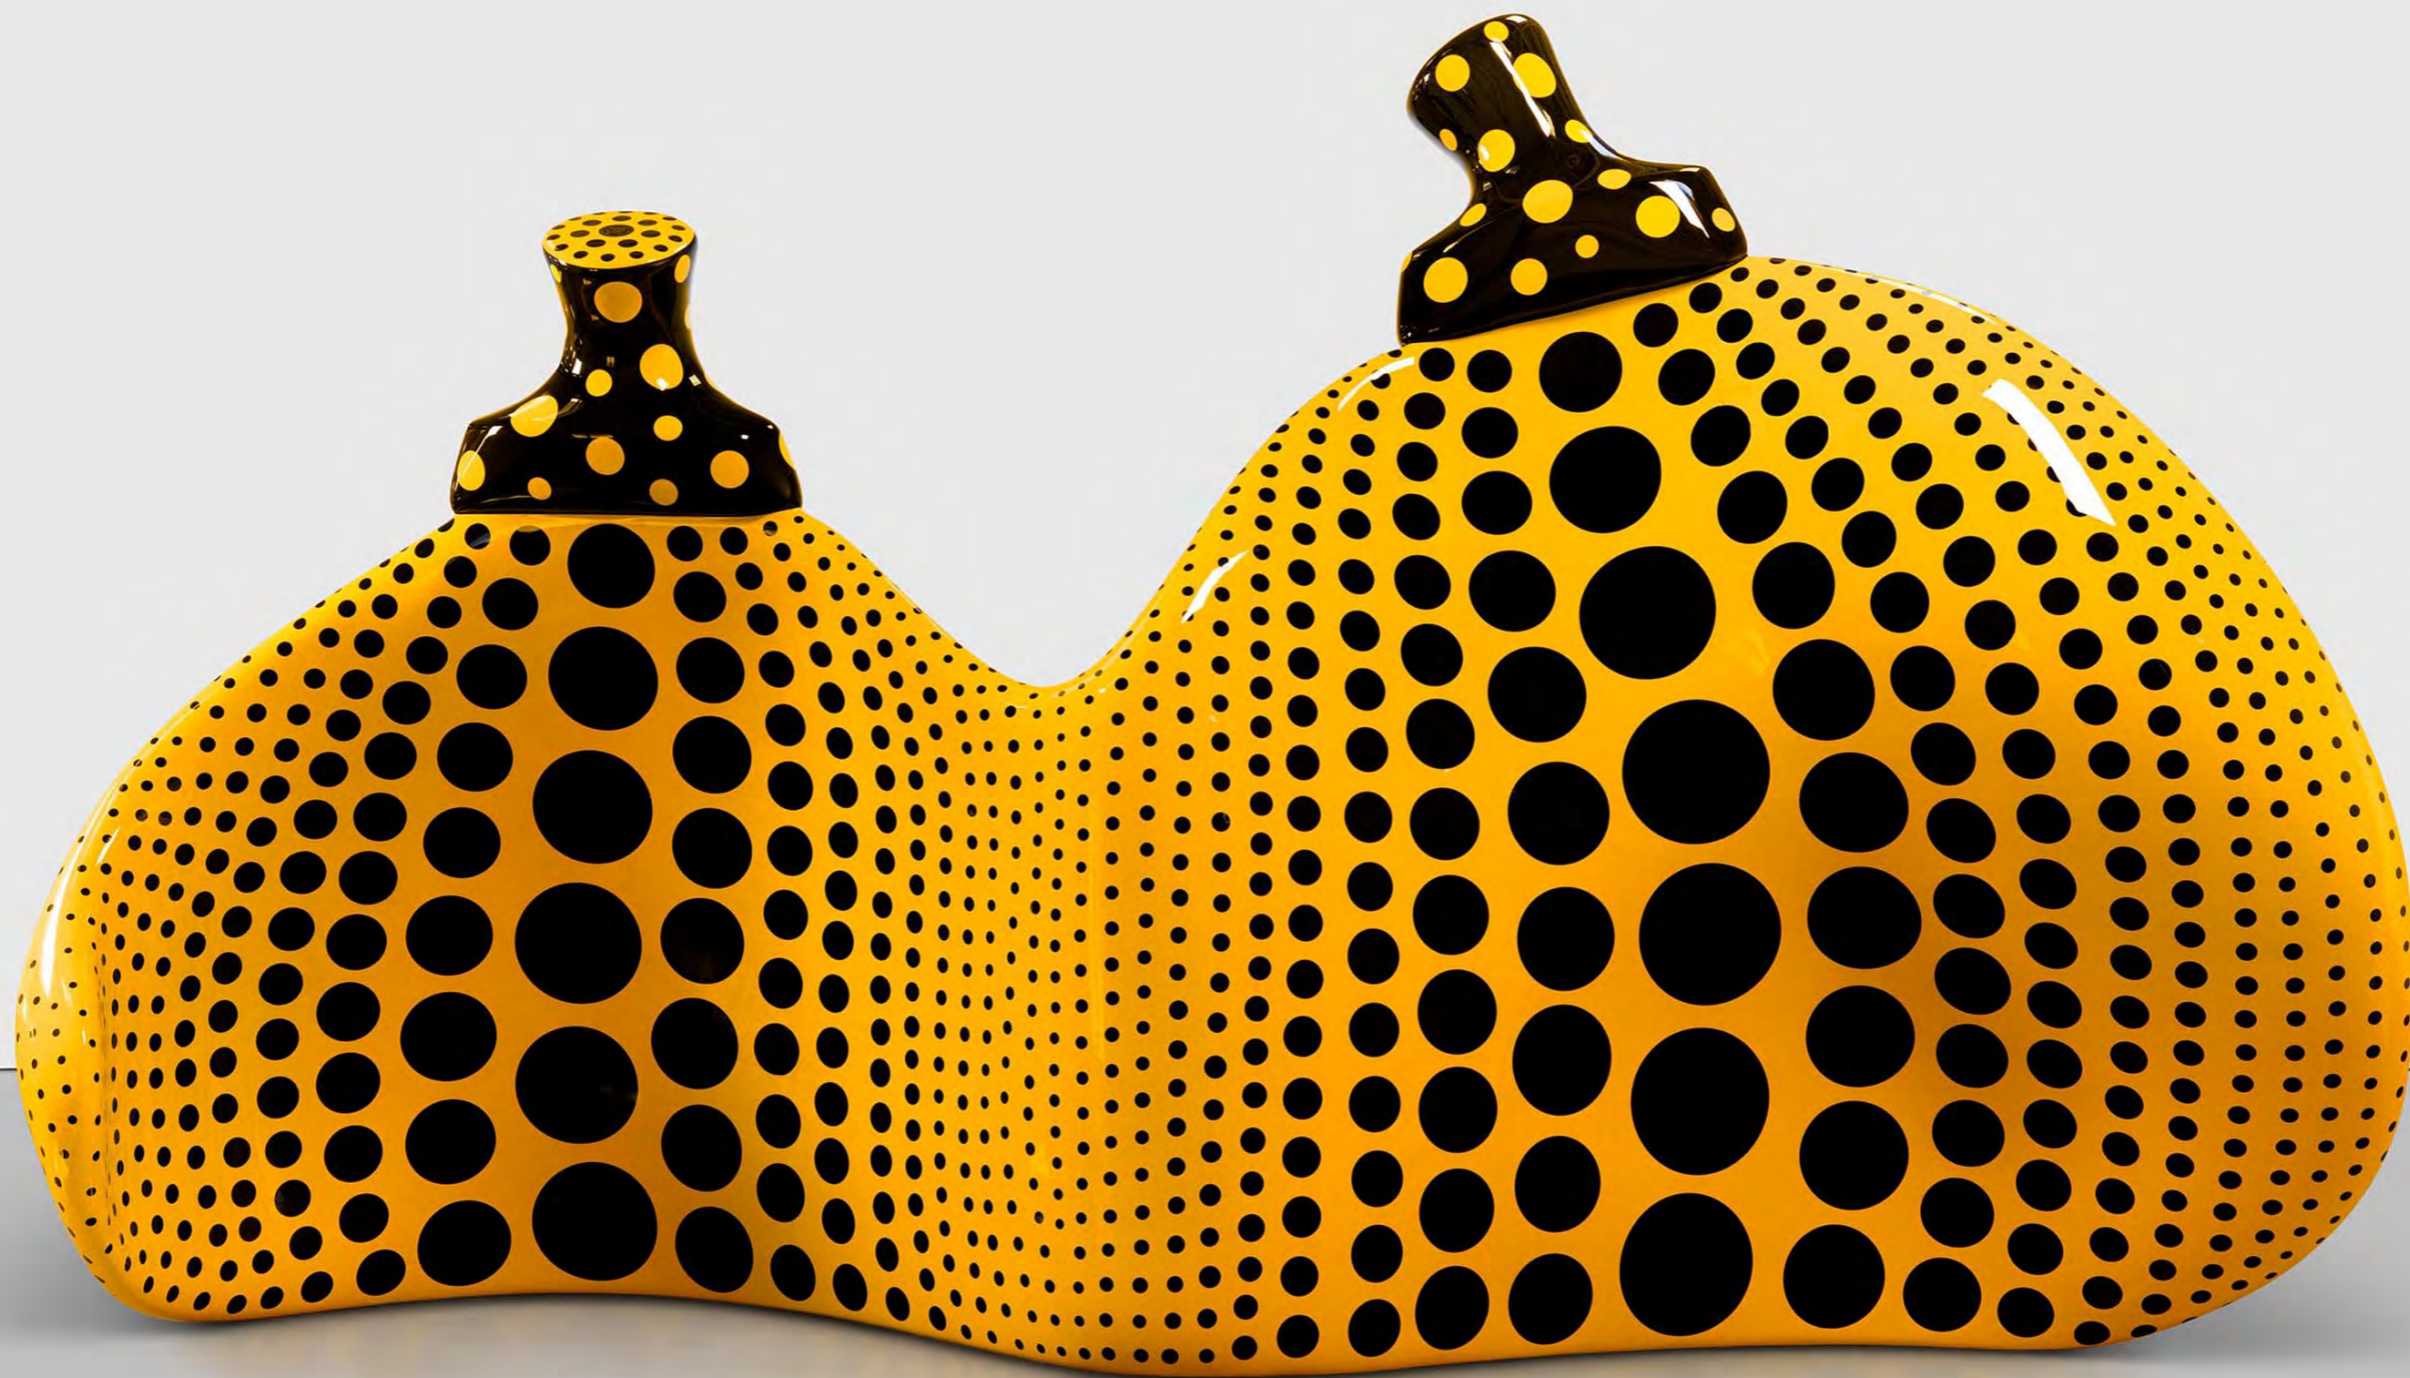

62.9 x 52.7 x 3.5 cm

*Featuring*  
Yayoi Kusama

YAYOI  
KUSAMA  
2023

David Zwirner

Art Basel Unlimited 2024

**Yayoi Kusama**

*Aspiring to Pumpkin's Love, the Love in My Heart, 2023*

Bronze and urethane paint