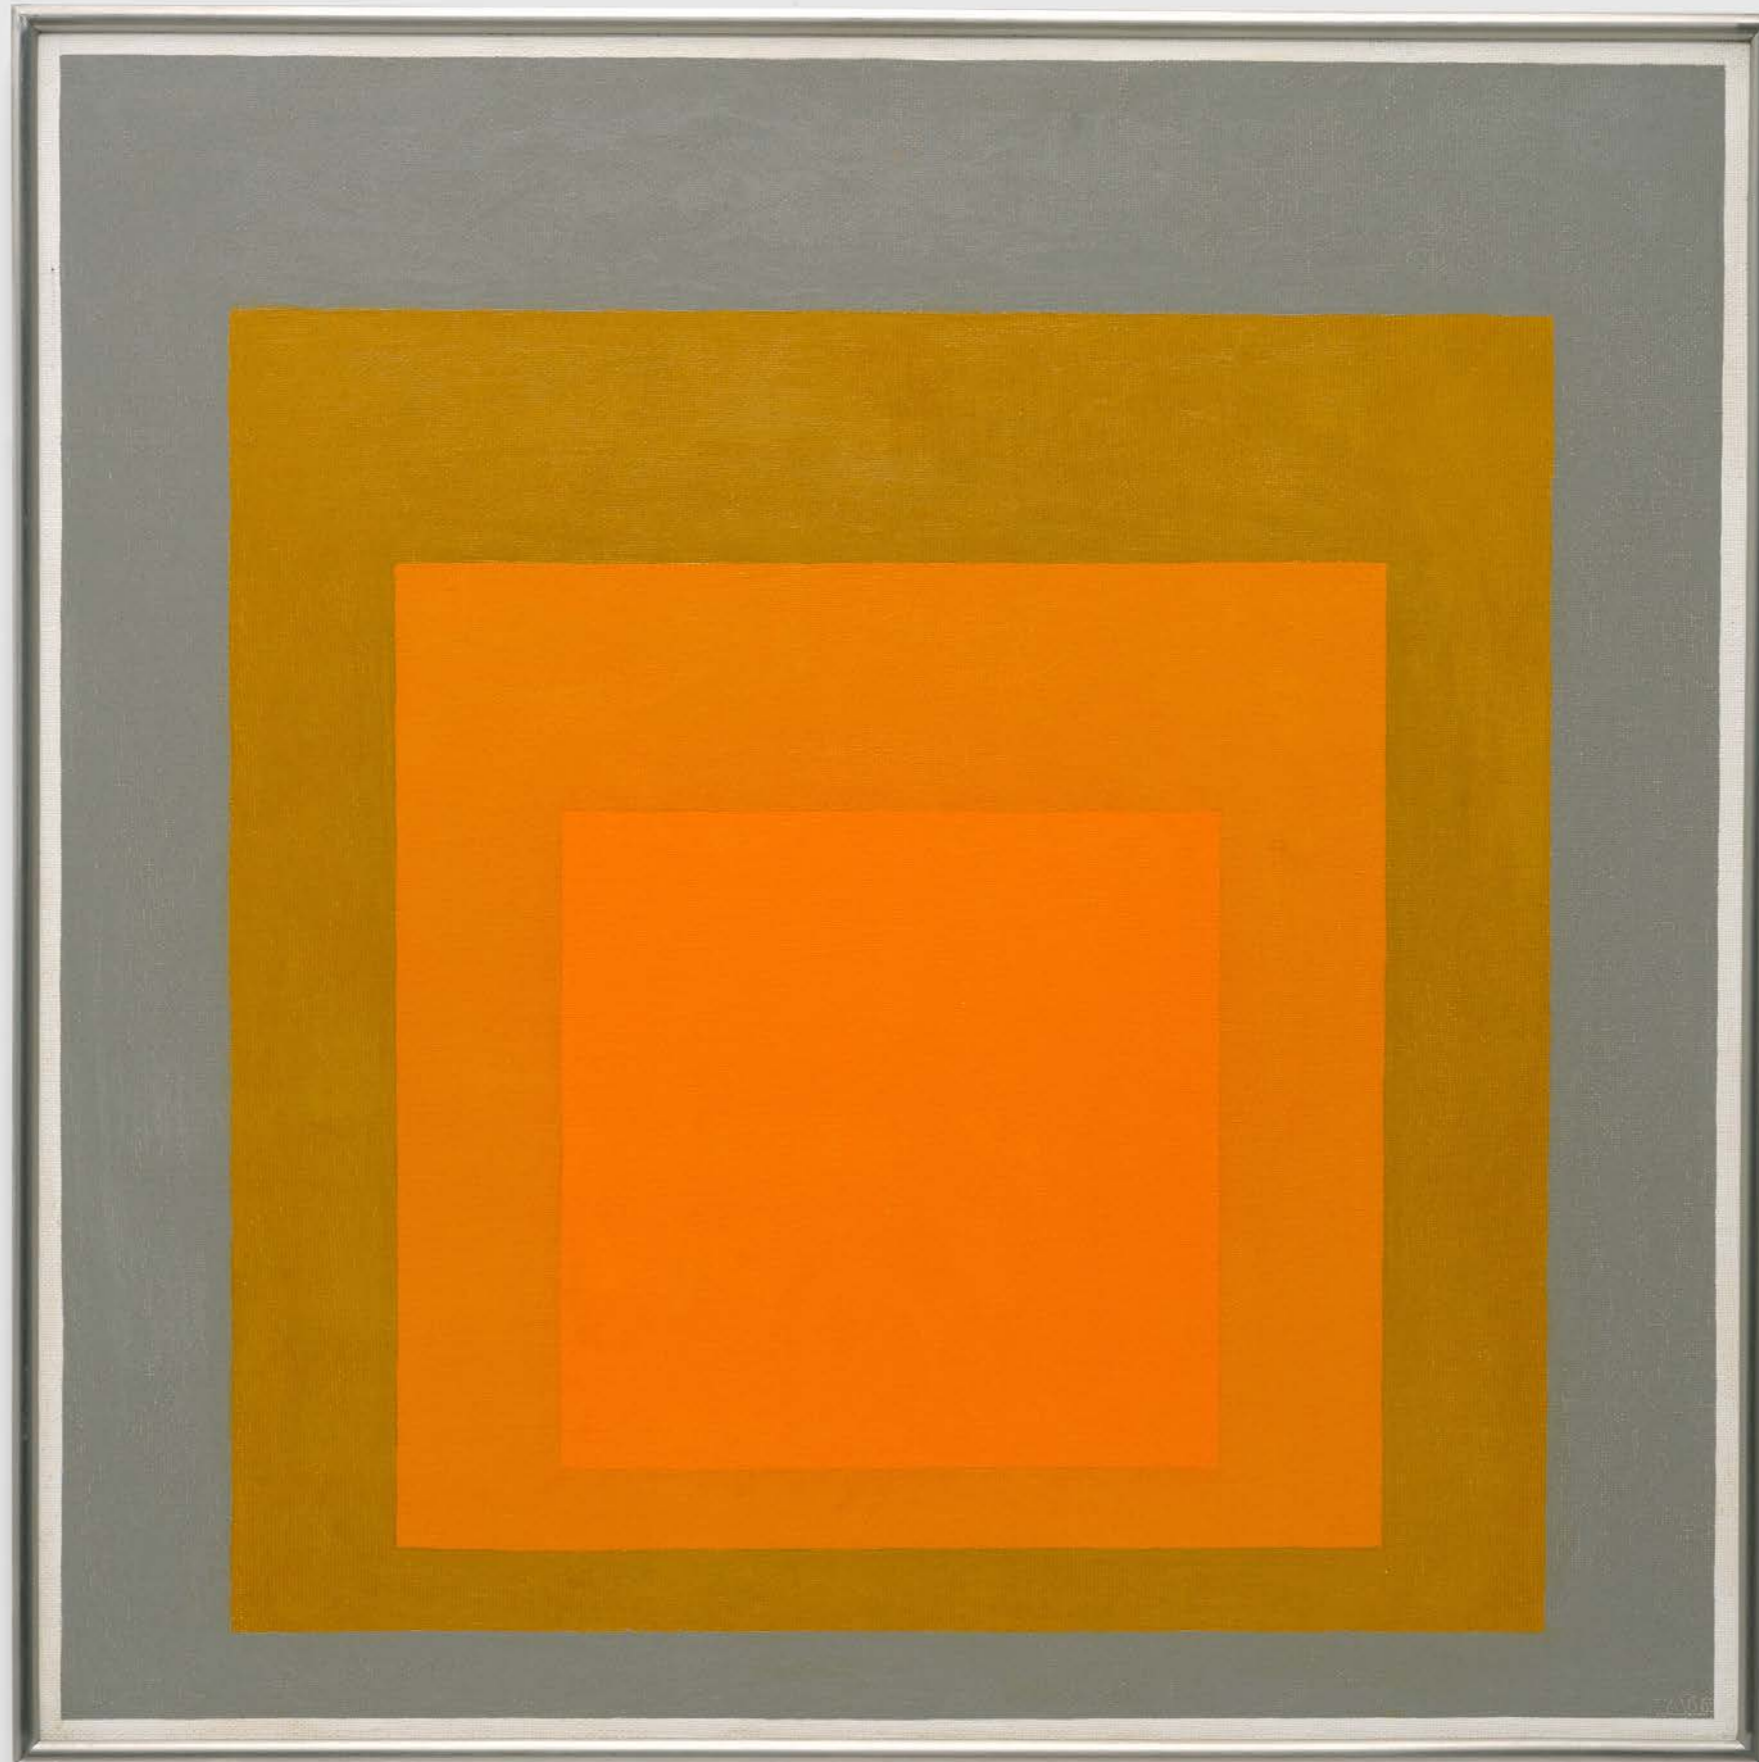

David Zwirner

Art Basel 2024

Josef Albers

*Study for Homage
to the Square, 1966*

Oil on Masonite

32 x 32 inches

81.3 x 81.3 cm

Framed:

32 1/2 x 32 1/2 x 1 1/4 inches

82.5 x 82.5 x 3.2 cm