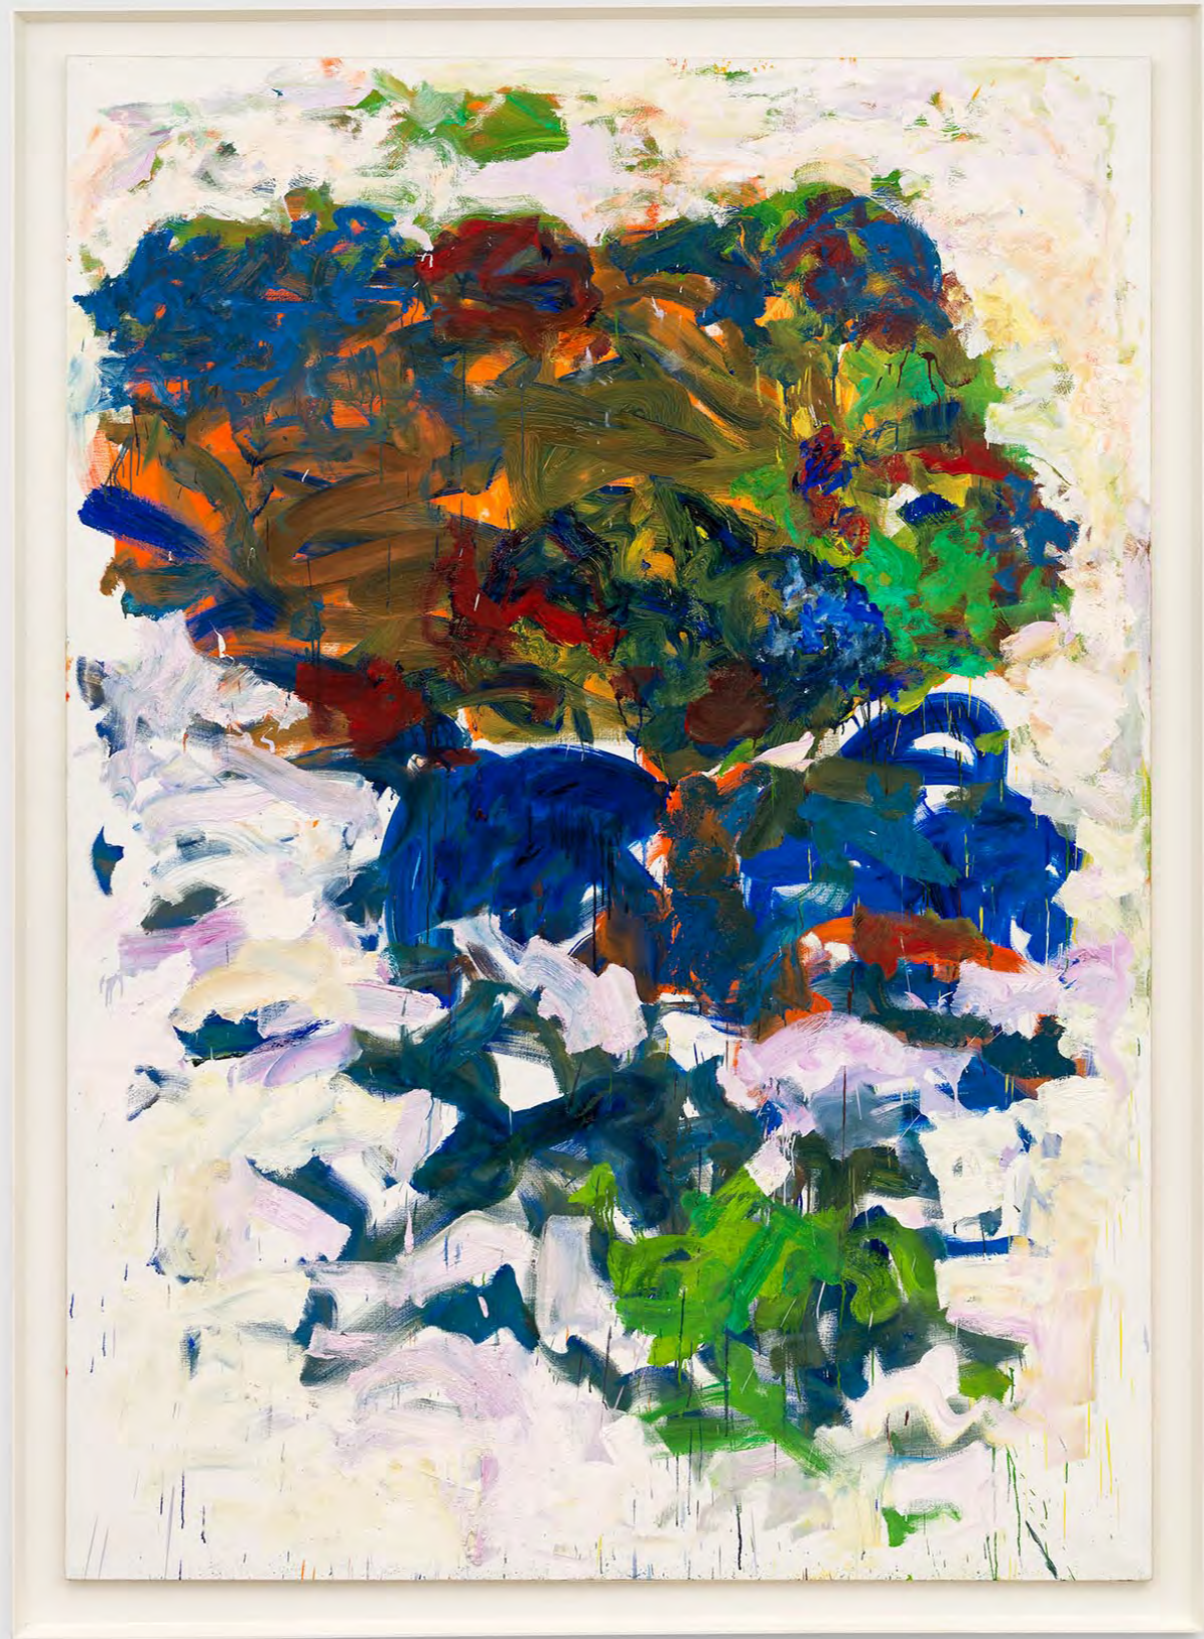

David Zwirner

Art Basel 2024

**Josef Albers**

*On the Other Side*, 1952

Oil on Masonite in artist's frame

Framed: 25 7/8 x 34 3/4 x 1 3/8 inches (65.7 x 88.3 x 3.5 cm)

Learn more about Josef Albers's *On the Other Side*, 1952, in our [Exceptional Works presentation](#)

**Joan Mitchell**  
*Sunflowers*, 1990-1991  
Oil on canvas in two (2) parts  
110 1/4 x 157 1/2 inches (280 x 400.1 cm)

Learn more about Joan Mitchell's *Sunflowers*, 1990-1991, in our [Exceptional Works presentation](#)