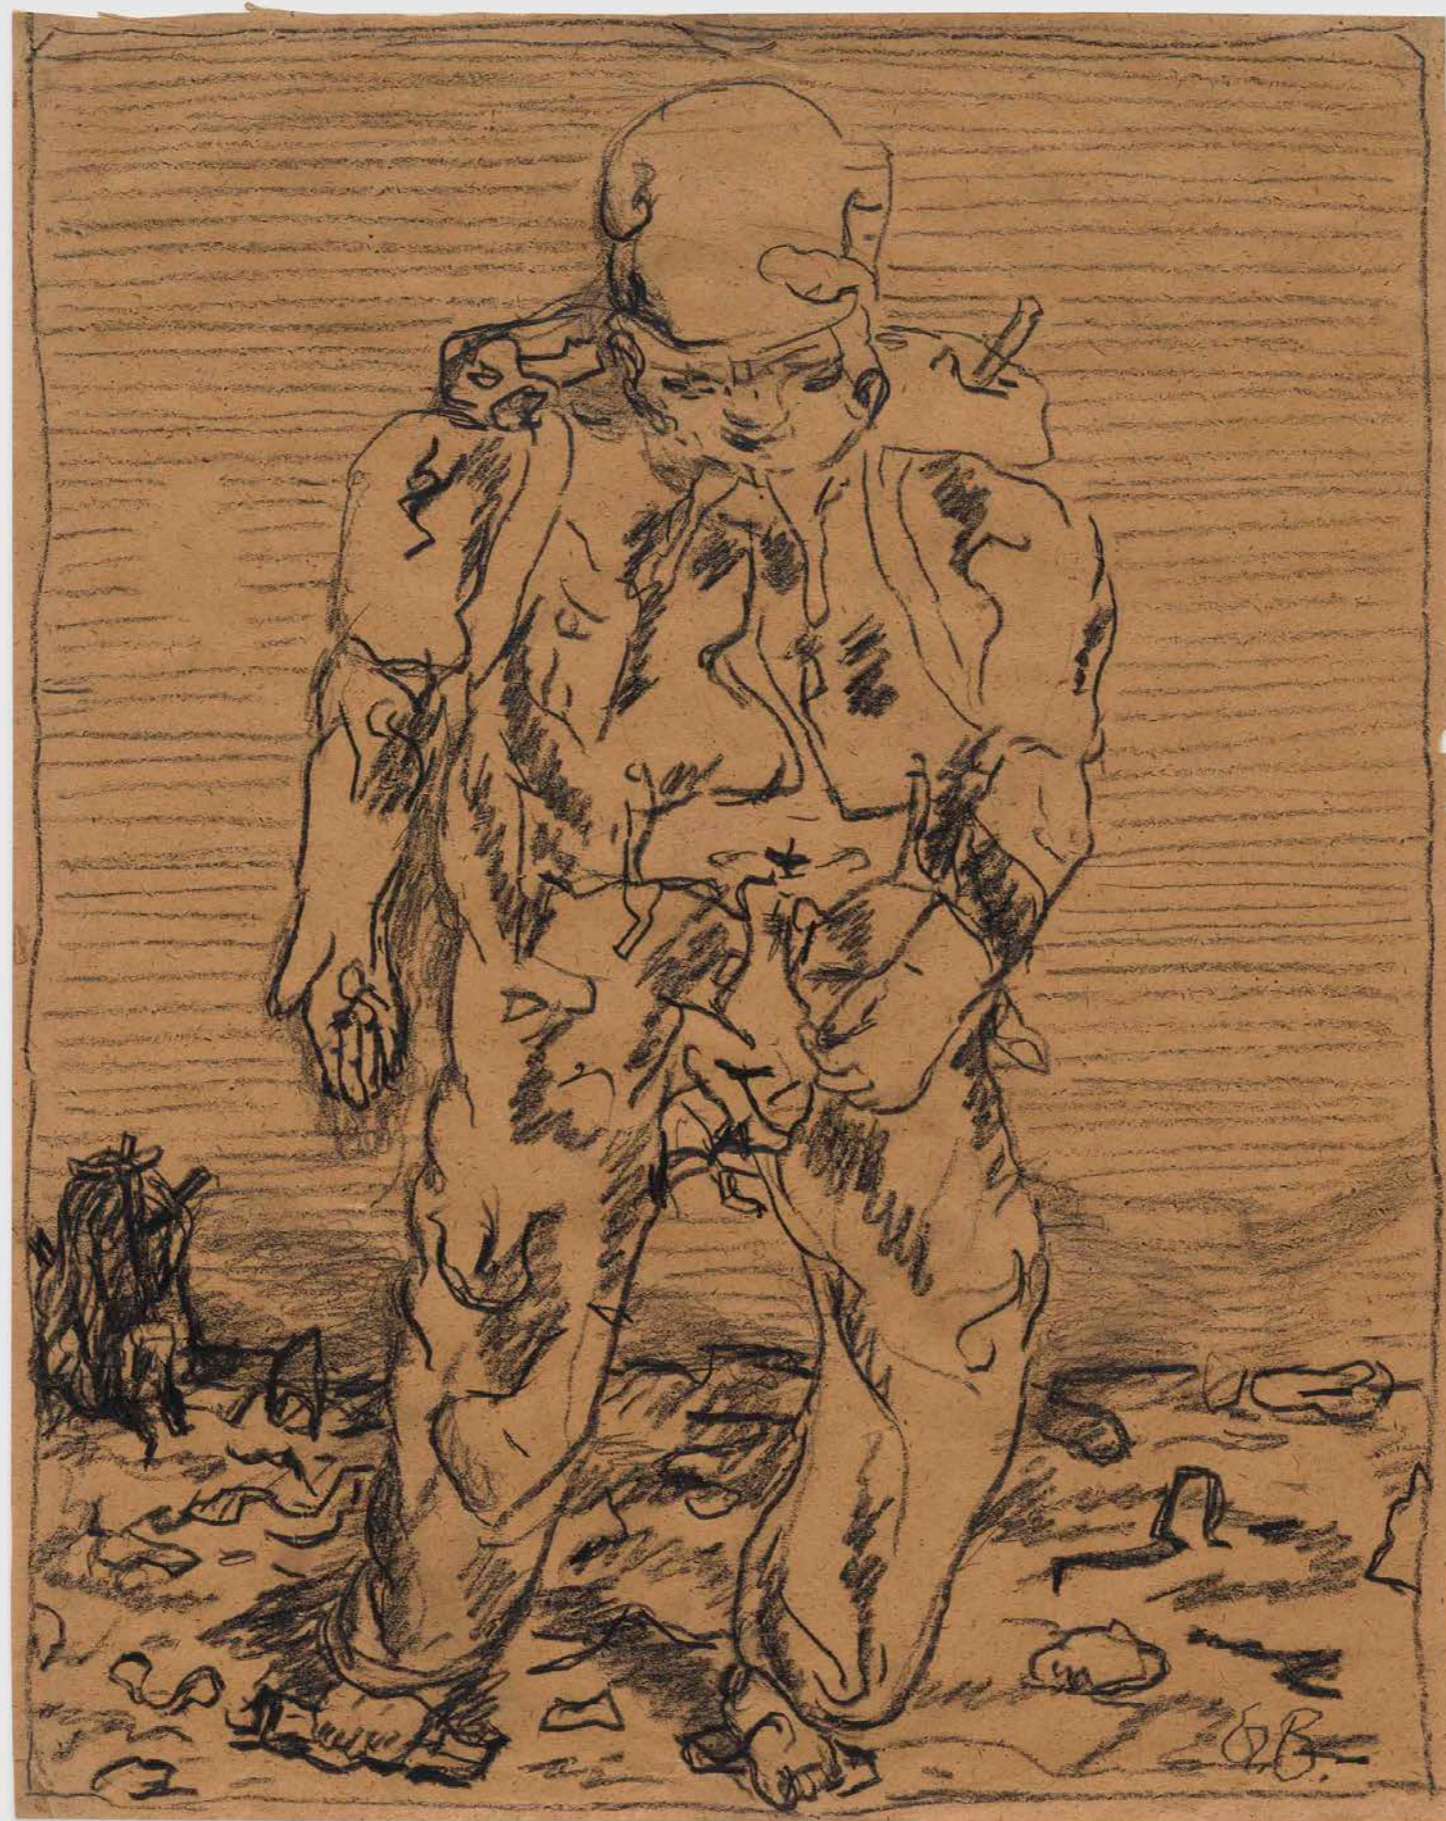

David Zwirner

Art Basel 2024

Georg Baselitz

Ohne Titel (Neuer Typ)
(New Type), 1965

Pencil on paper

19 3/4 x 15 5/8 inches

50 x 39.8 cm