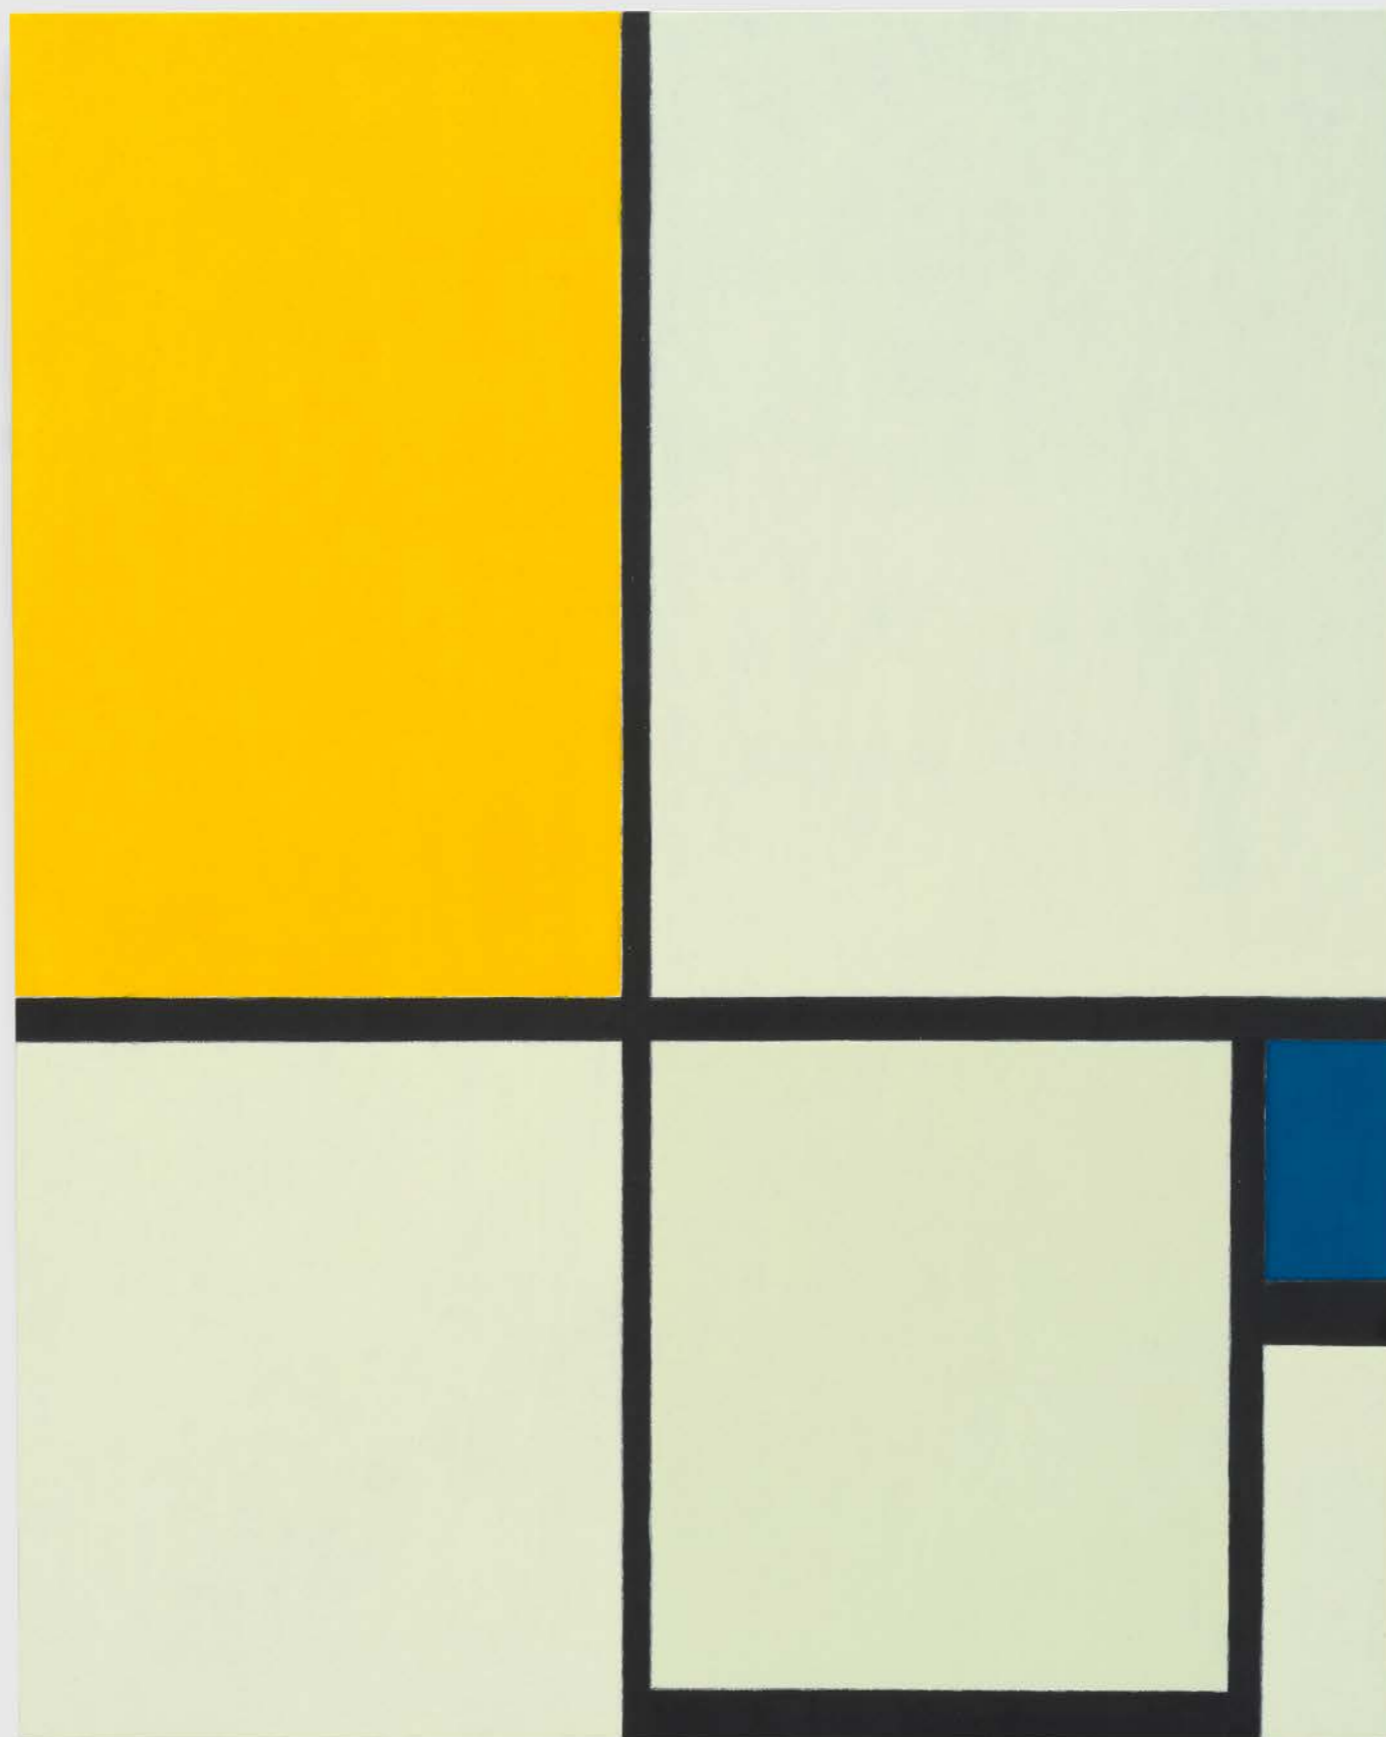

**Sherrie Levine**

*After Piet Mondrian: 12, 2023*

Oil on mahogany panel

19 7/8 x 15 7/8 inches

50.5 x 40.3 cm

David Zwirner

Art Basel 2024

DEC.30.1996