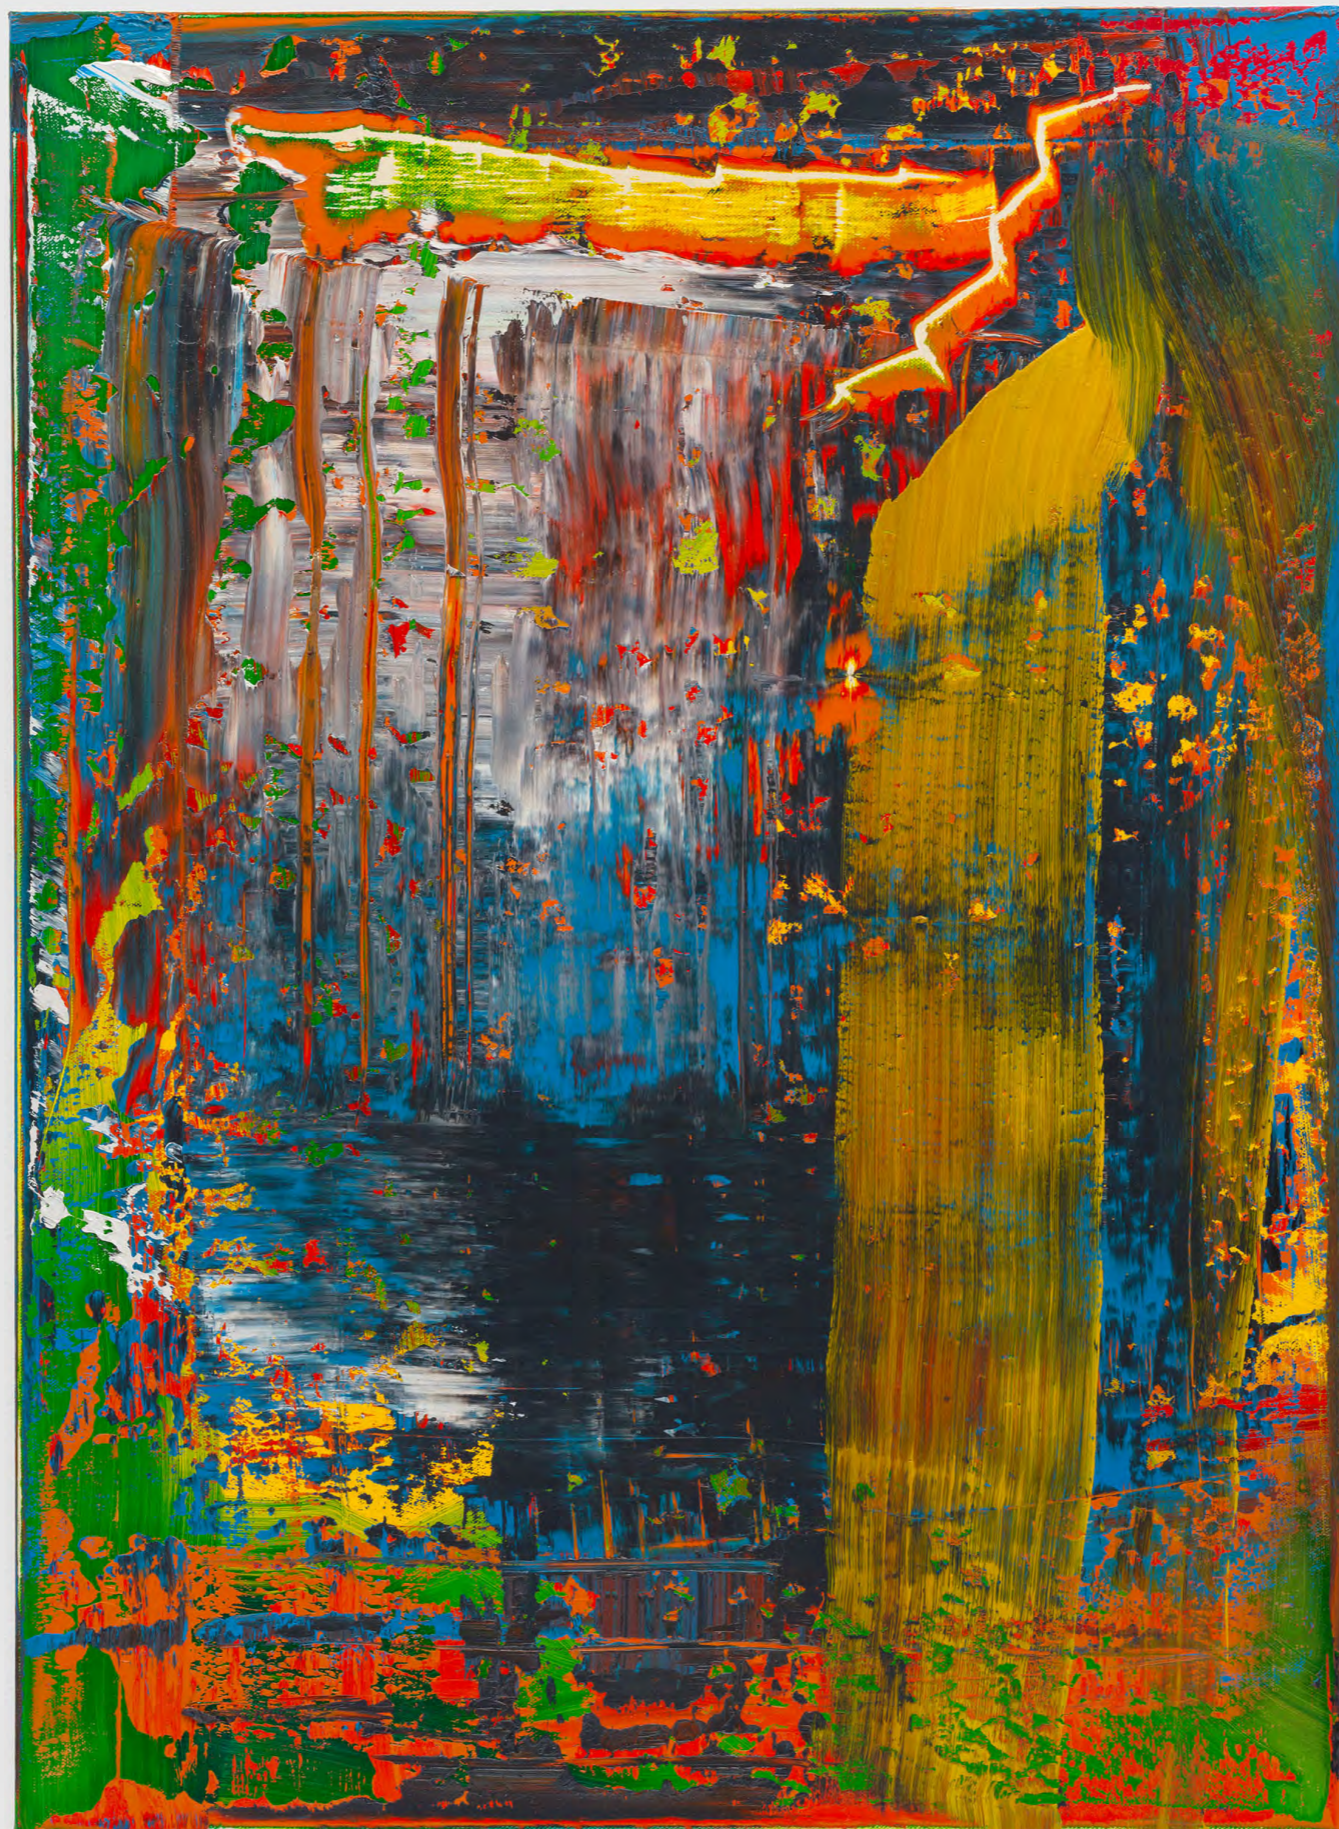

David Zwirner

Art Basel 2024

Gerhard Richter

Abstraktes Bild (Abstract Painting), 2015

Oil on canvas

44 x 32 1/2 inches (111.8 x 82.5 cm)