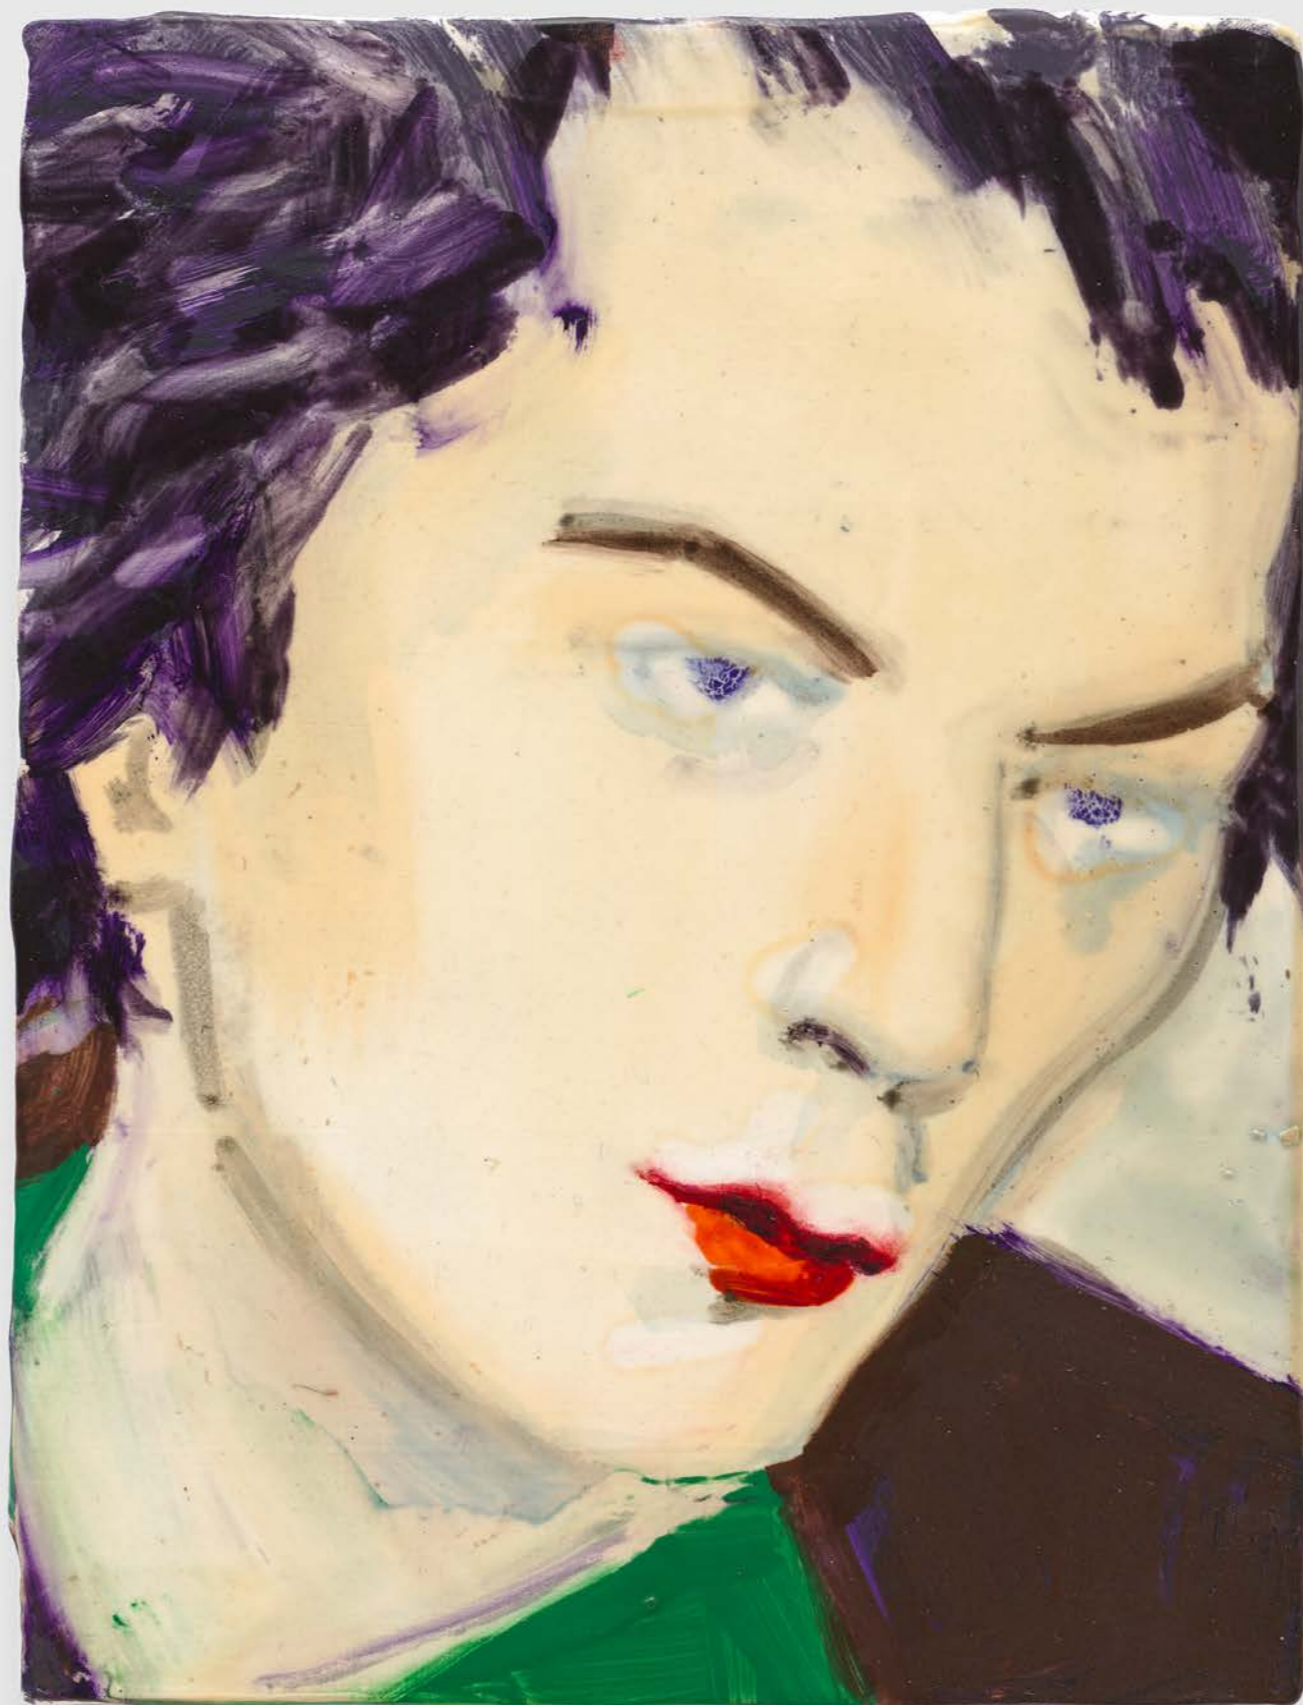

## Dana Schutz

*Distressed Jeans*, 2008

Oil on canvas

103 1/8 x 76 1/8 inches (262 x 193.5 cm)

Framed: 104 1/8 x 77 1/8 x 2 3/8 inches

264.5 x 196 x 6 cm

David Zwirner

Art Basel 2024