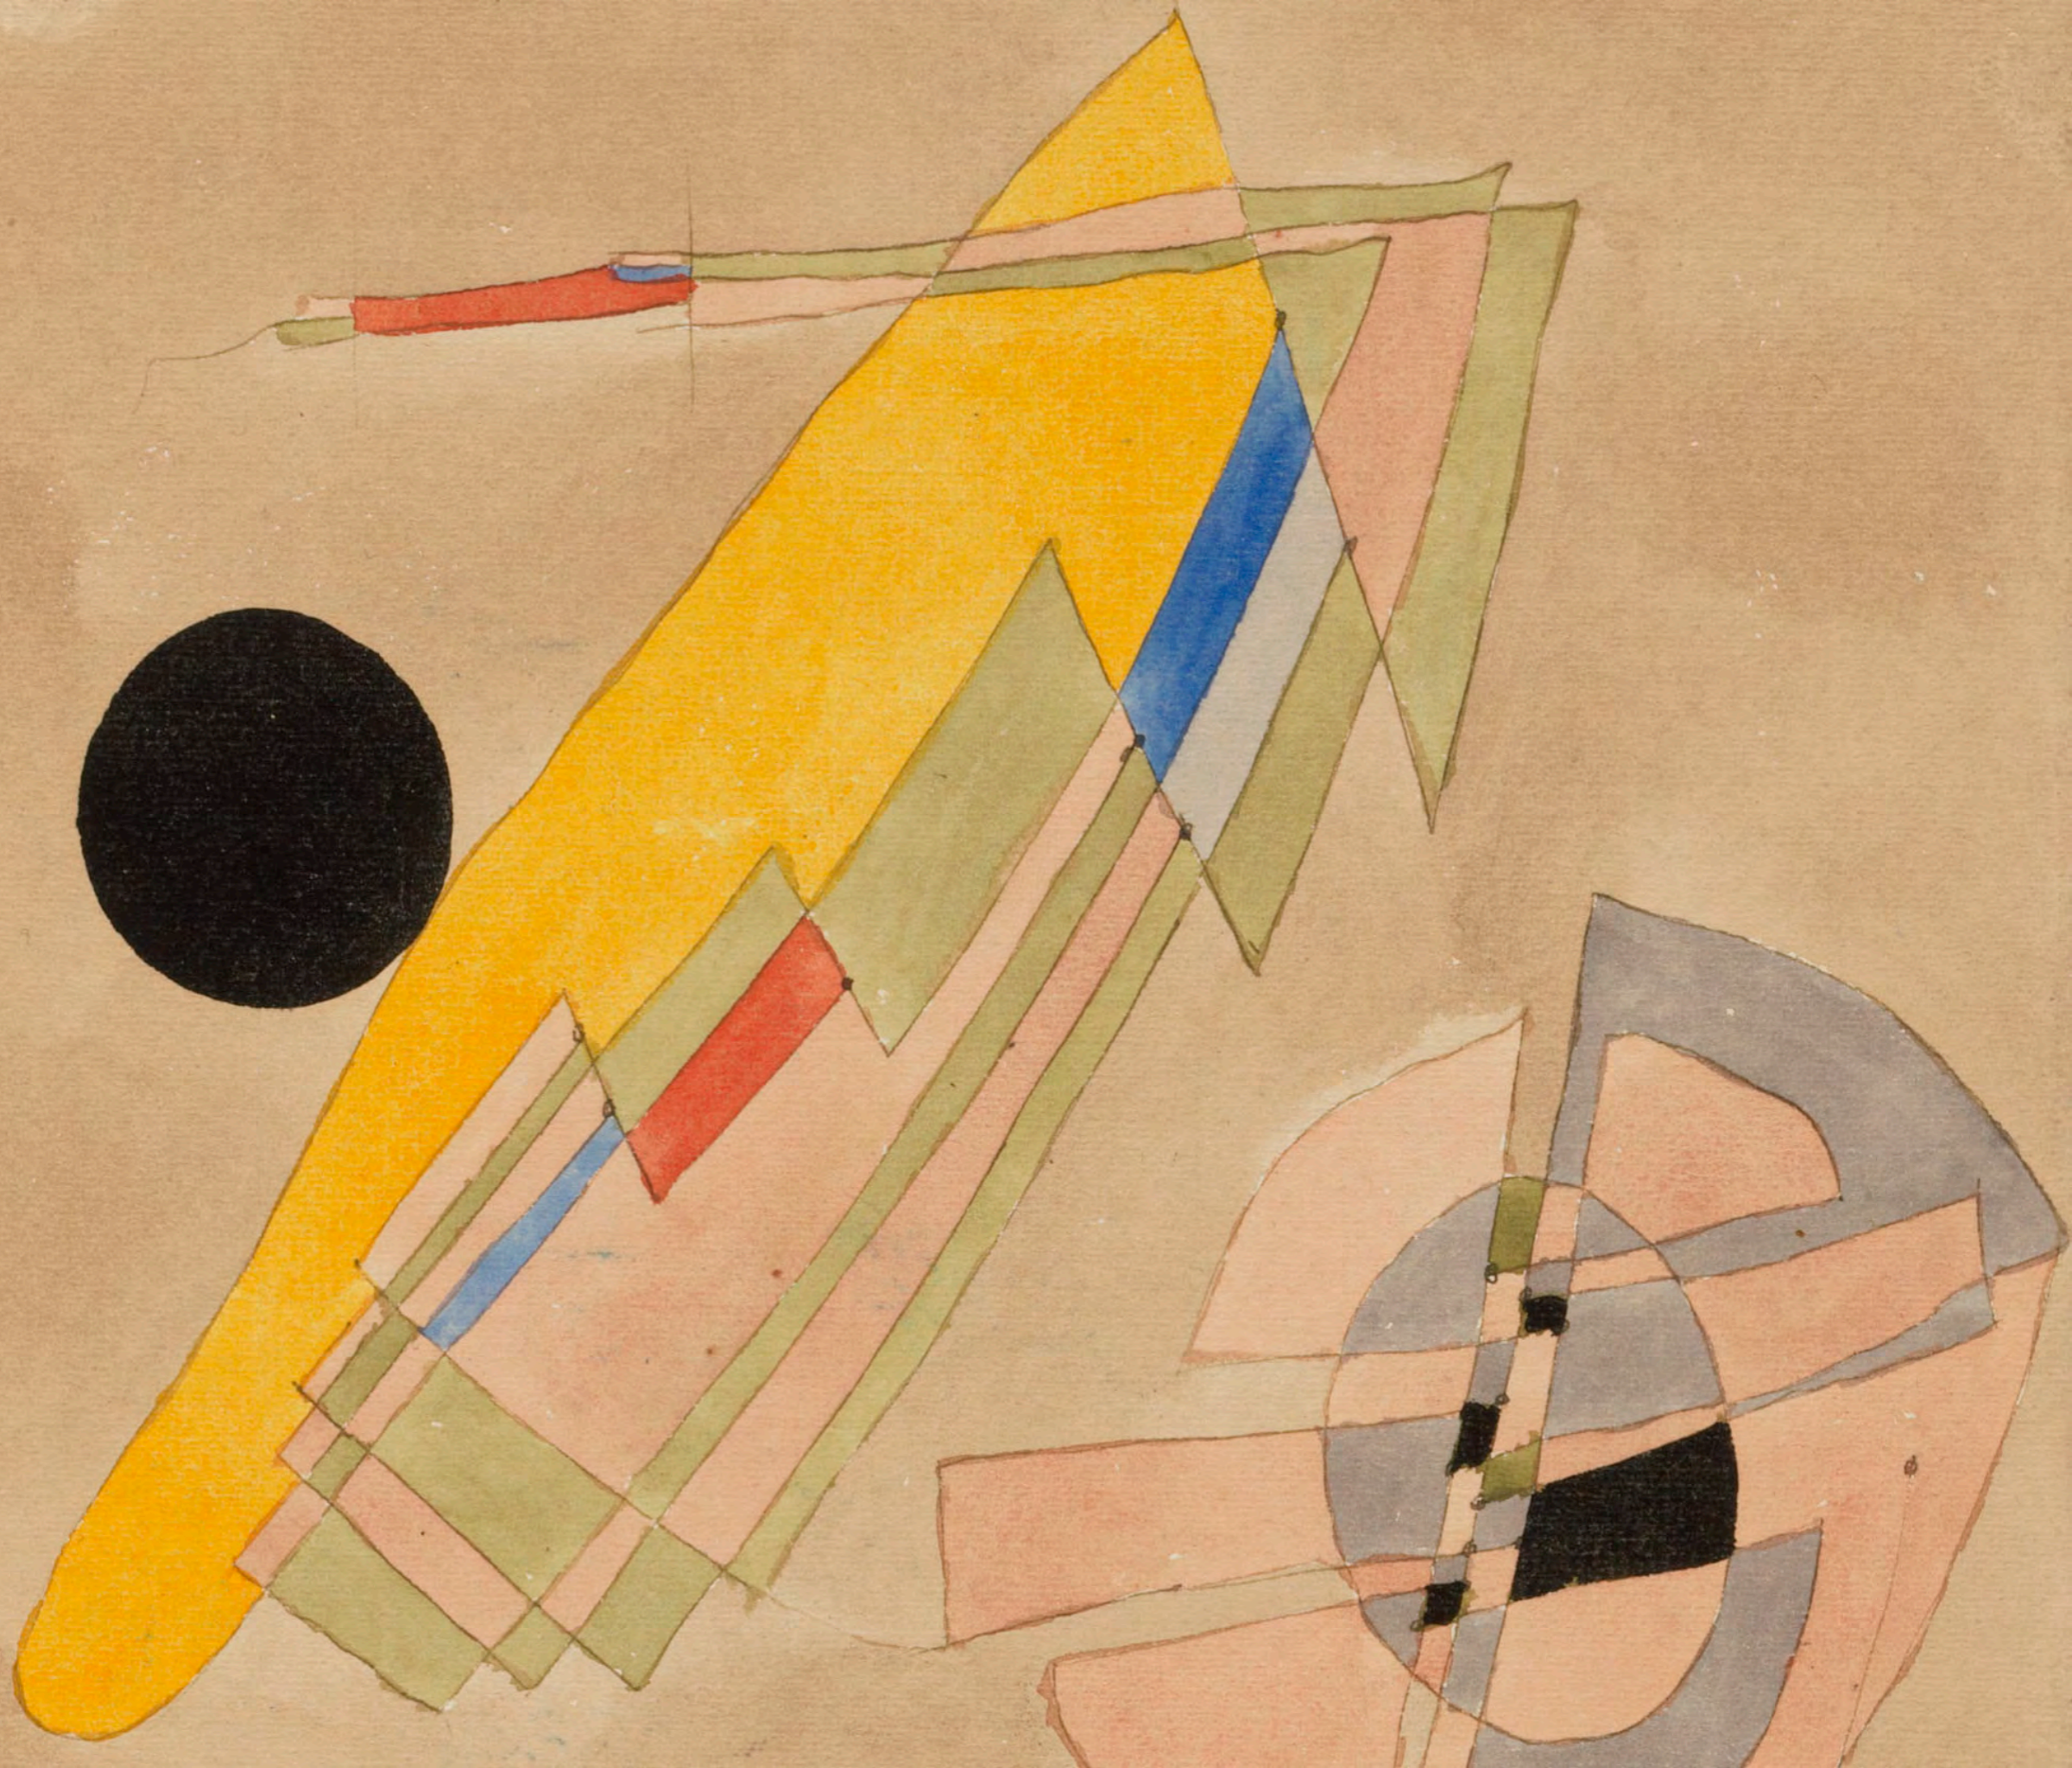

Mamma Andersson

Lucas Arruda

Amadeo Luciano Lorenzato

Raymond Saunders

Portia Zvavahera

Francis Alÿs

Tomma Abts

**Mamma Andersson**  
*Digs*, 2006  
Acrylic and oil on panel  
24 x 32 7/8 inches (61 x 83.5 cm)