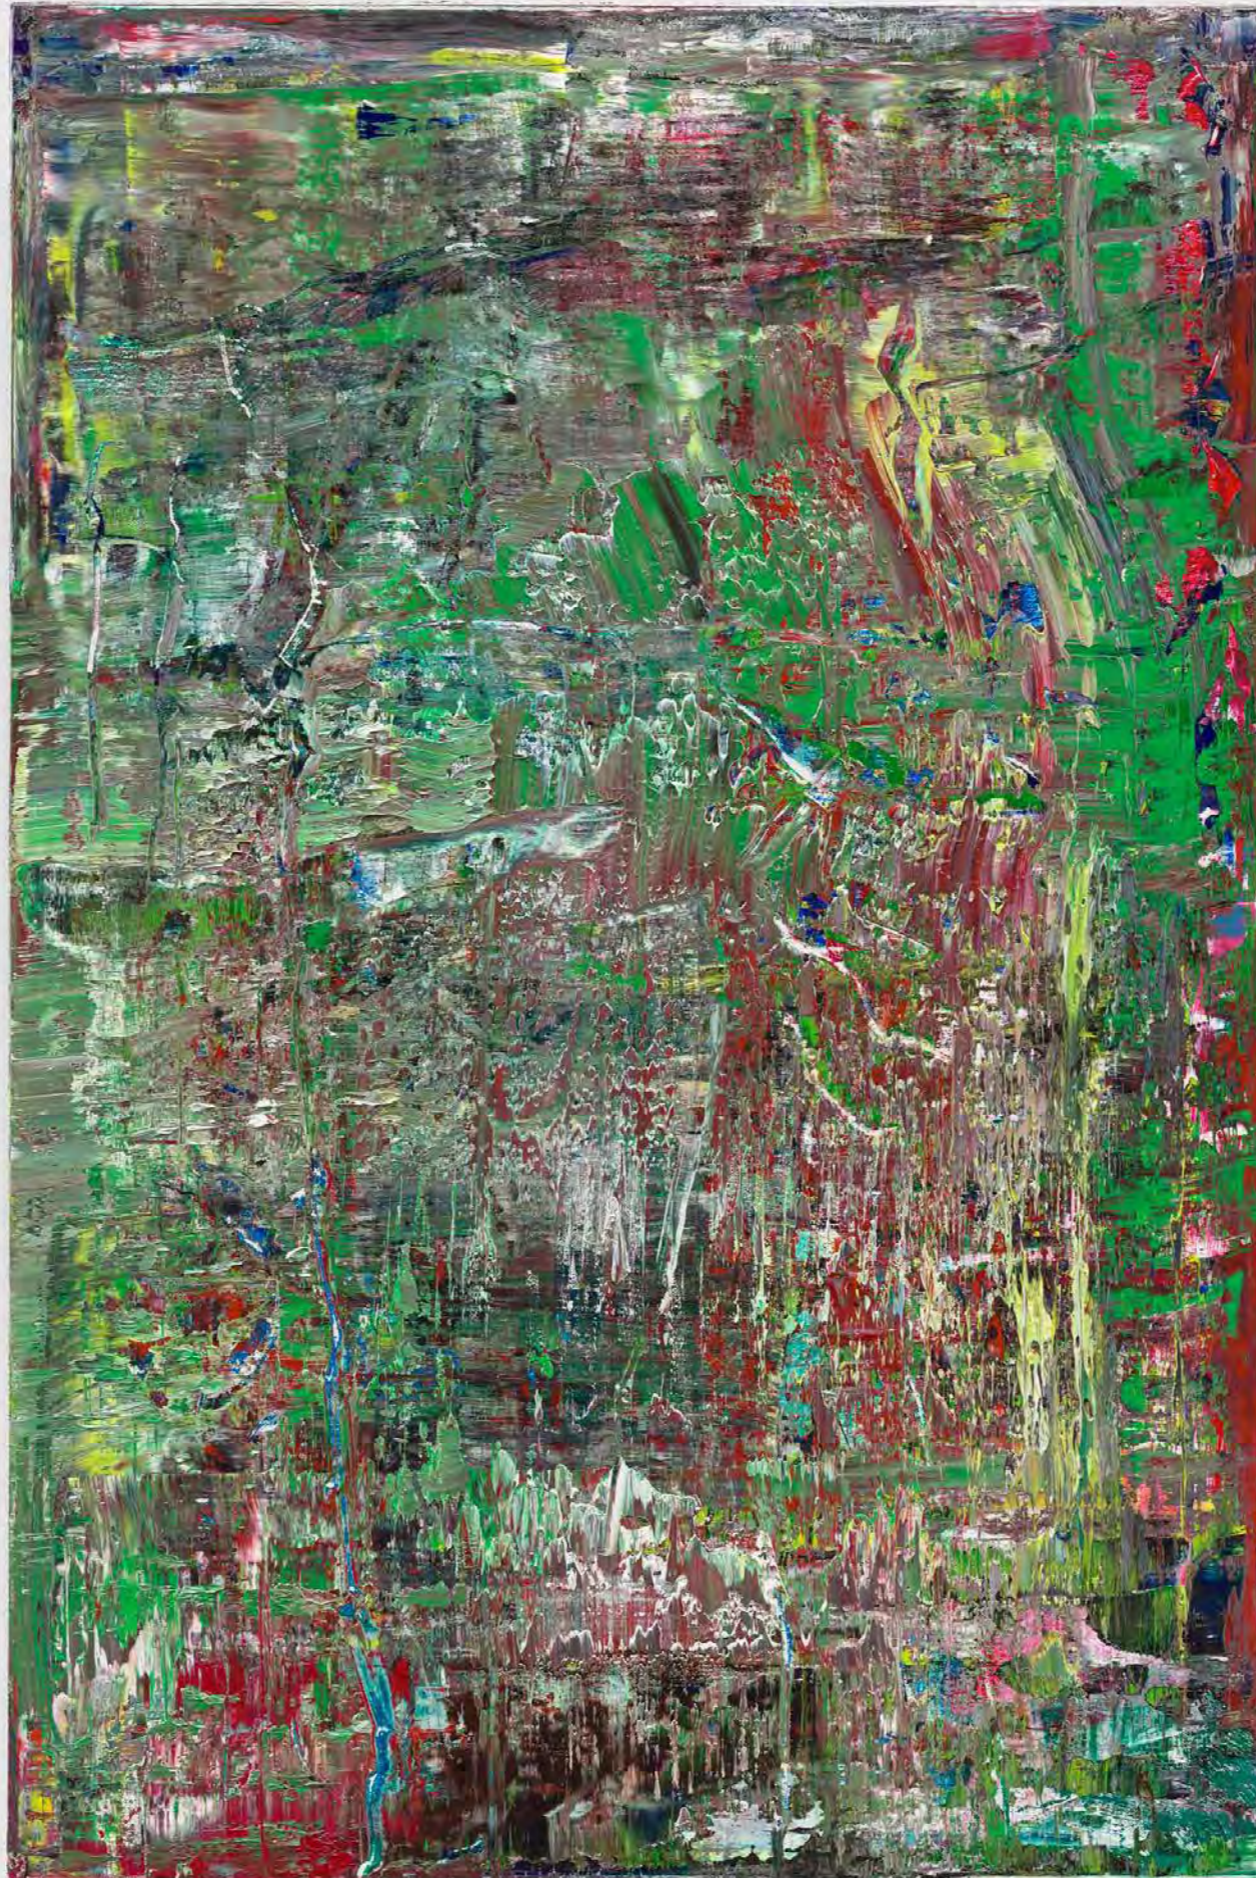

David Zwirner

Art Basel 2024

Gerhard Richter

Abstraktes Bild (Abstract Painting), 2016

Oil on canvas

39 3/8 x 26 3/8 inches (100 x 67 cm)