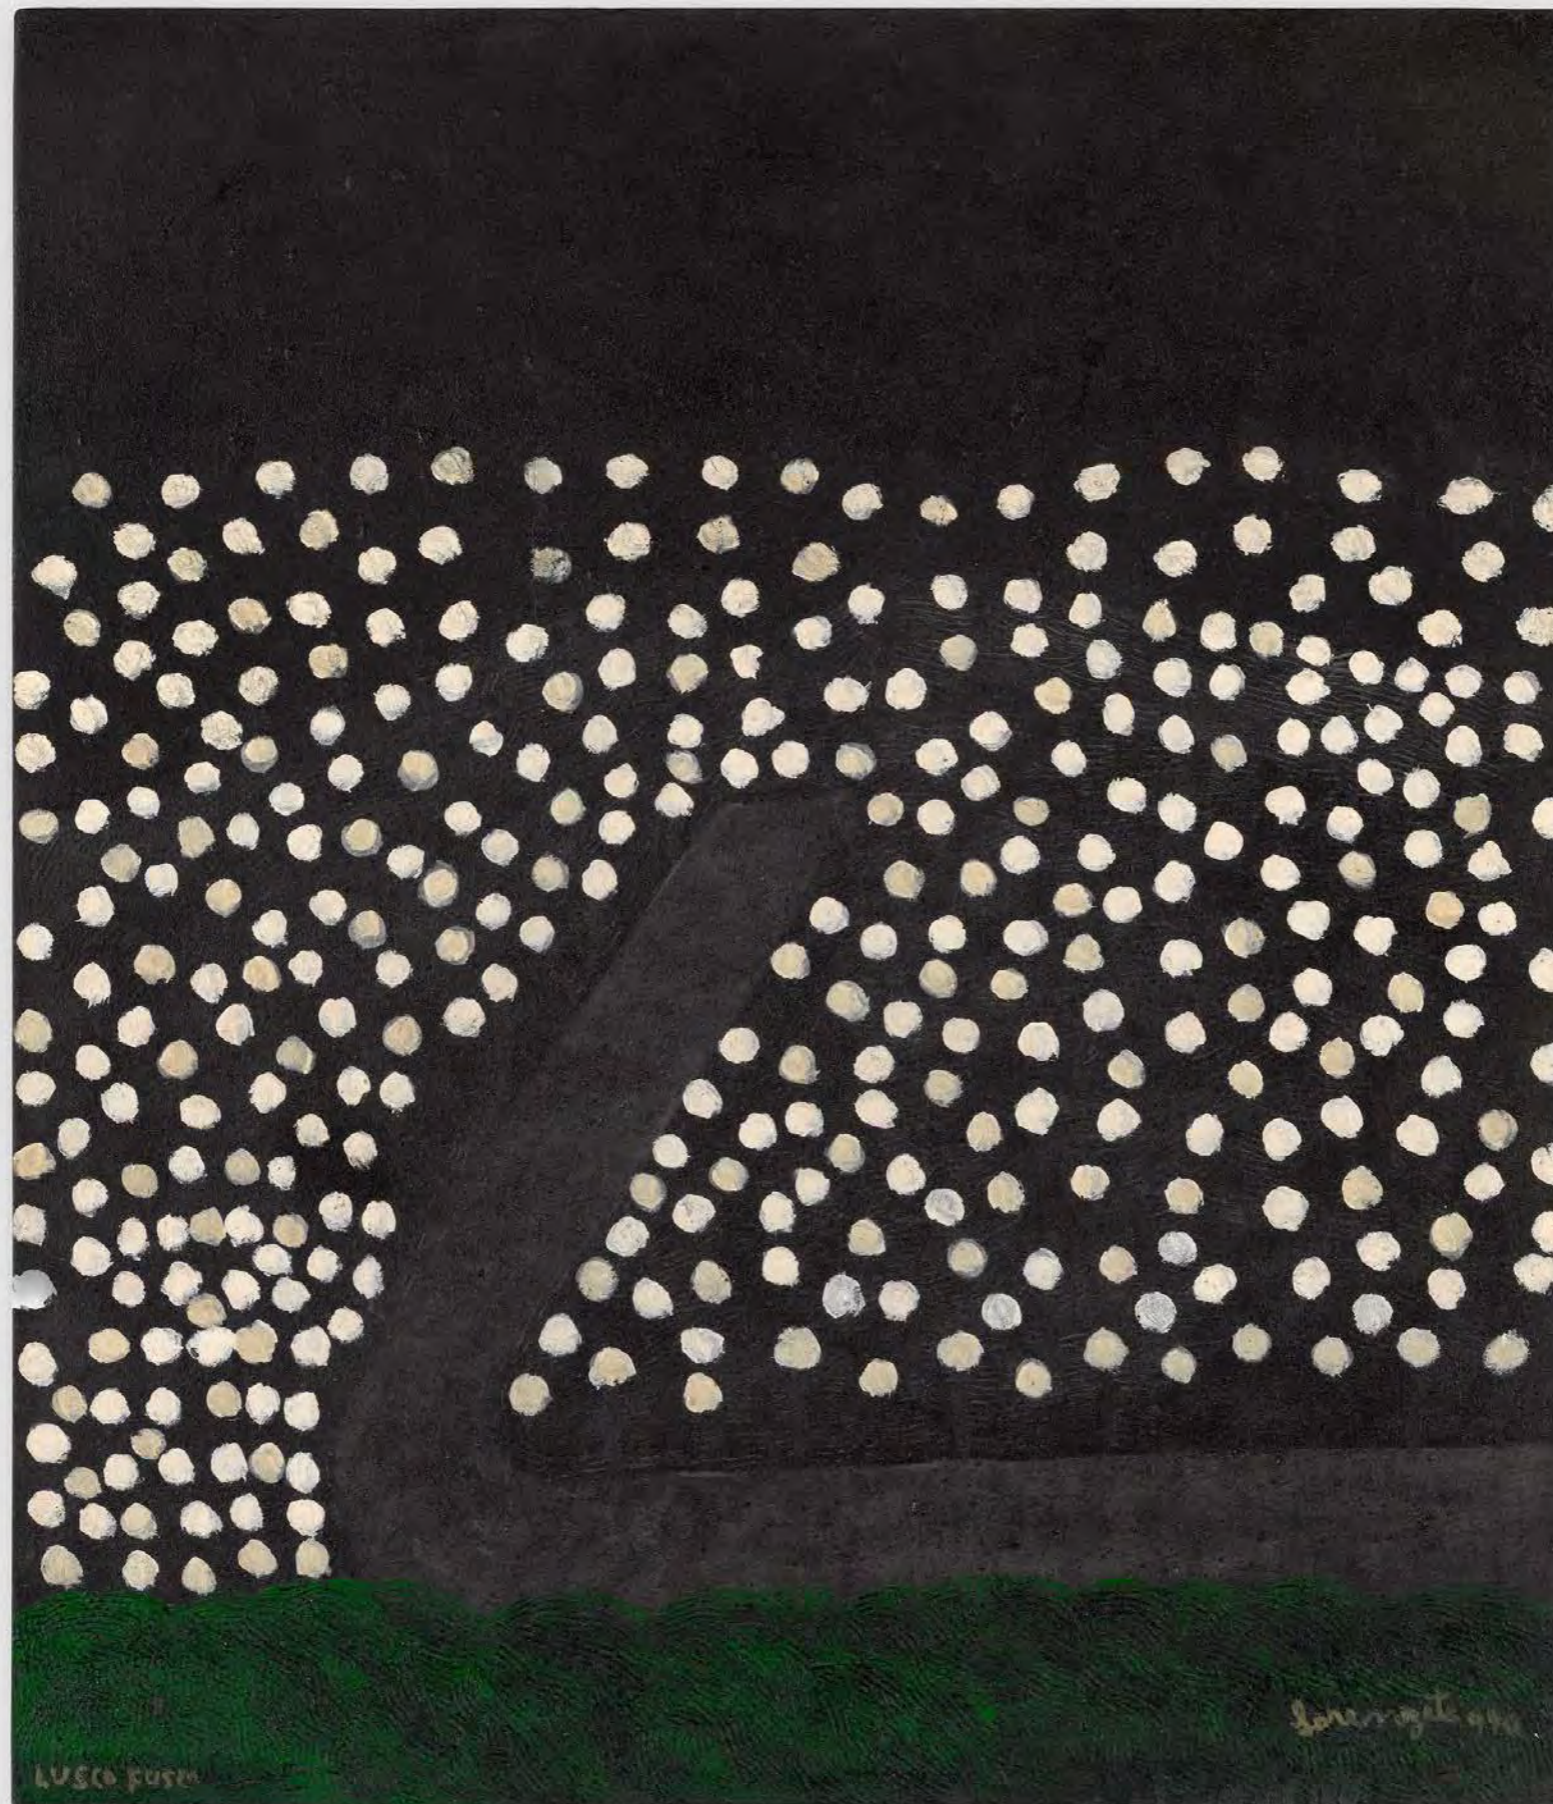

55.3 x 47.3 x 3.8 cm

David Zwirner

Art Basel 2024

**Amadeo Luciano Lorenzato**  
*Lusco-fusco (Half-light)*, 1990  
Oil on canvas on board  
27 1/2 x 23 5/8 inches  
70 x 60 cm

LUSCO FUSO

forever night sky