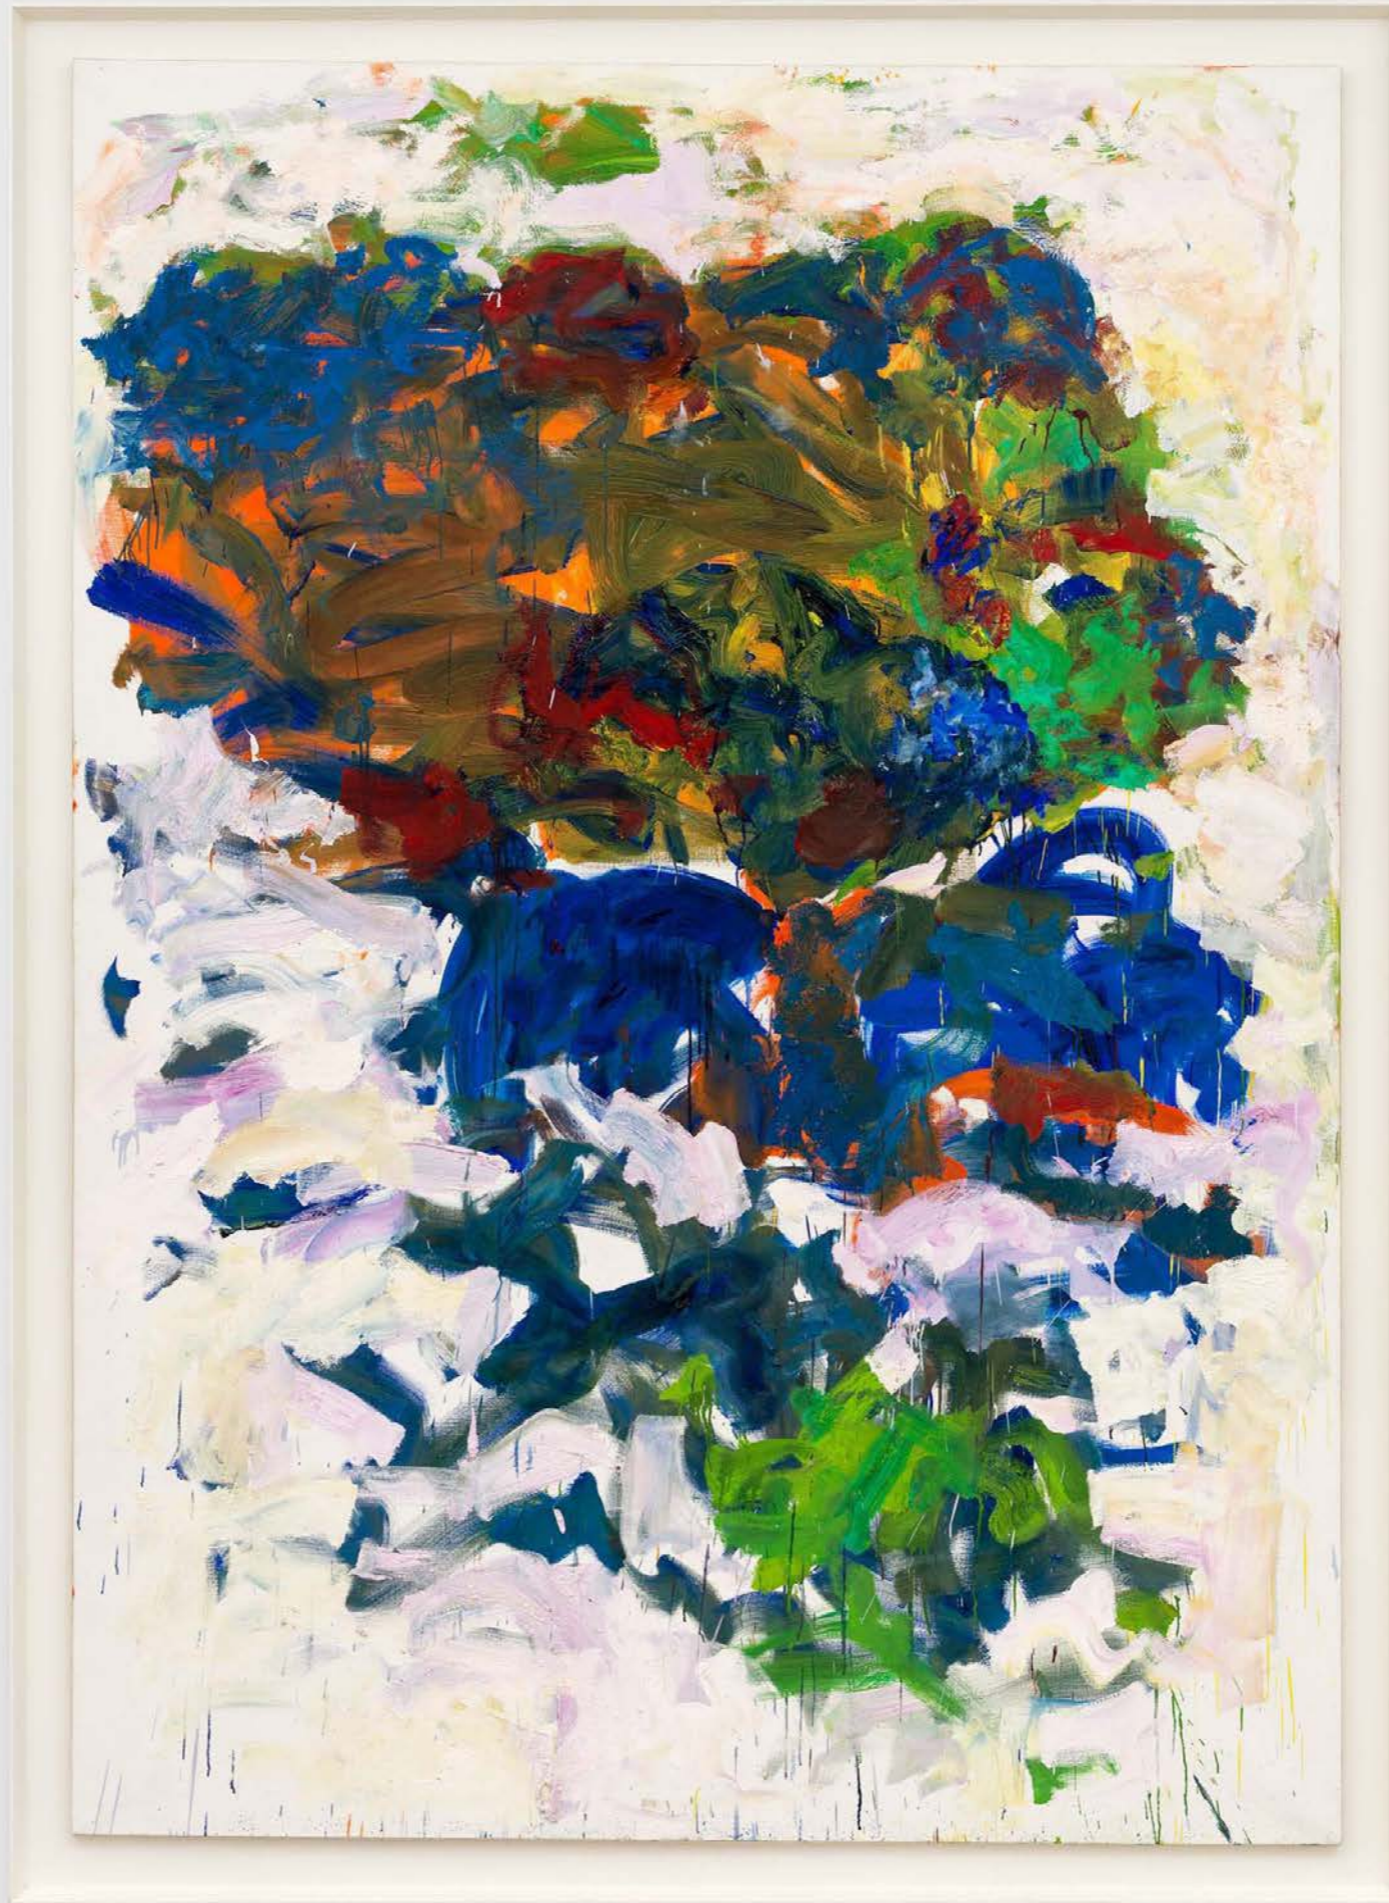

David Zwirner

Art Basel 2024

Joan Mitchell

Yves, 1991

Oil on canvas

110 1/4 x 78 3/4 inches (280 x 200 cm)

Framed: 117 7/8 x 86 1/4 x 2 1/2 inches

299.4 x 219.1 x 6.3 cm