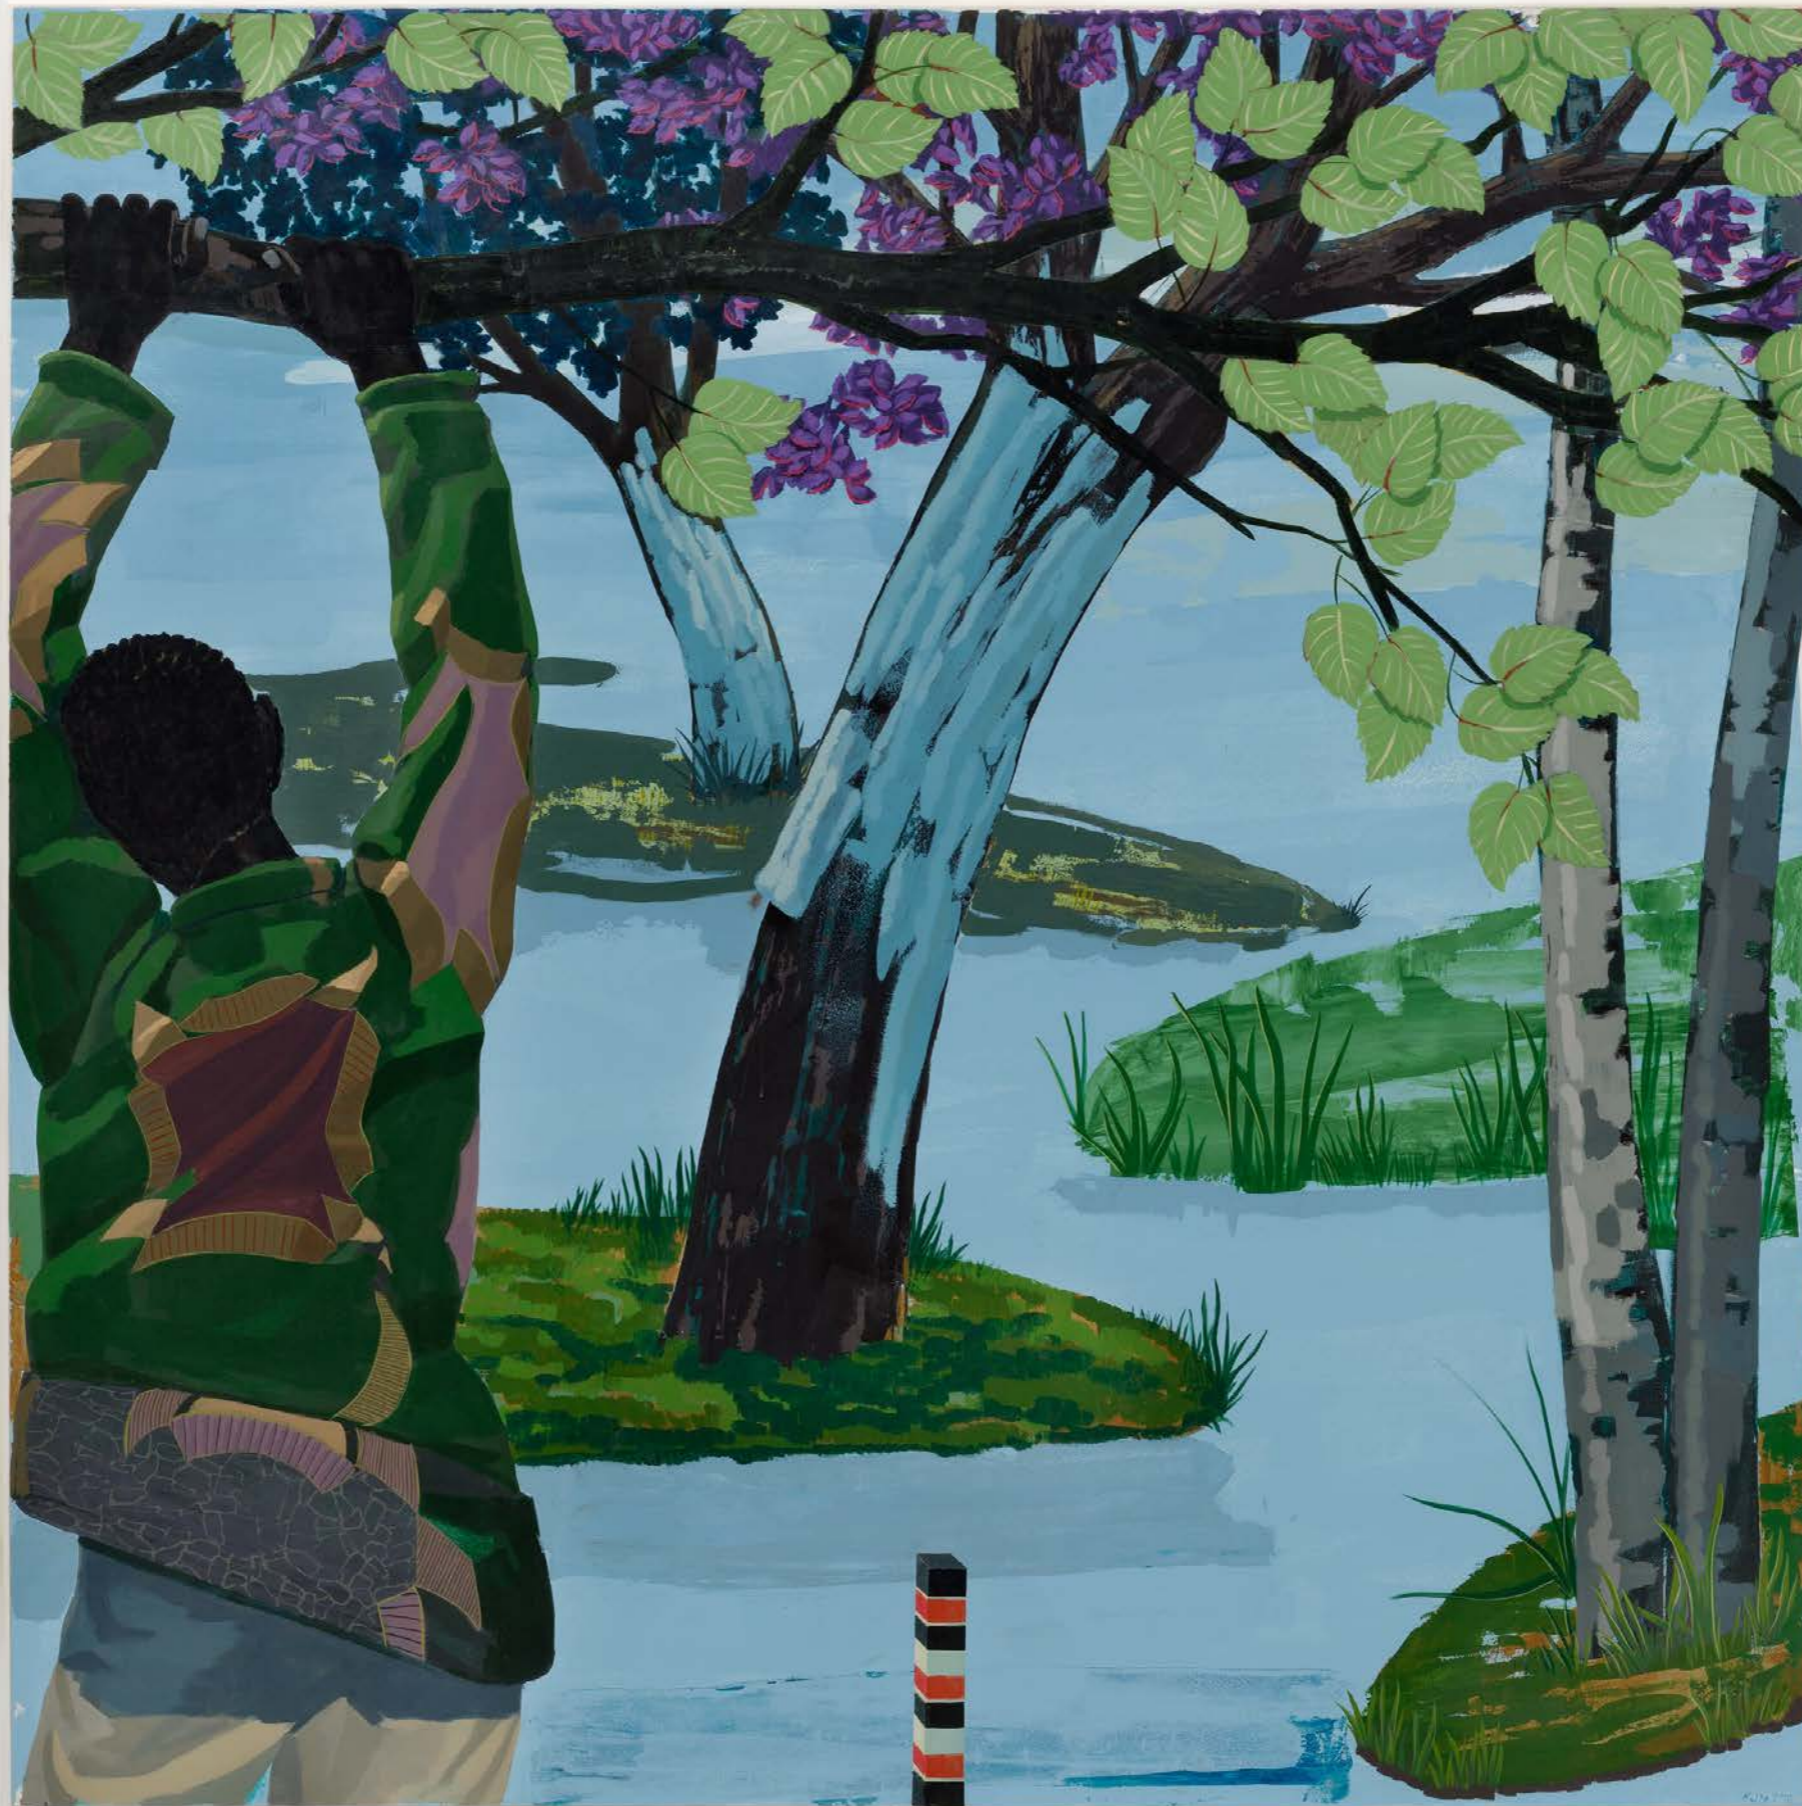

Art Basel 2024

Oscar Murillo

*manifestation*, 2020-2023

Oil, oil stick, spray paint, dirt and graphite on canvas and linen

98 3/8 x 106 1/4 inches (250 x 270 cm)

**Scott Kahn**  
*Wolf Moon*, 2023  
Oil on linen  
48 x 56 inches  
121.9 x 142.2 cm

Learn more about Scott Kahn's *Wolf Moon*, 2023, in our [Exceptional Works presentation](#)

Kerry James Marshall  
Elizabeth Peyton  
Alice Neel  
Lisa Yuskavage

David Zwirner

Art Basel 2024

Kerry James Marshall