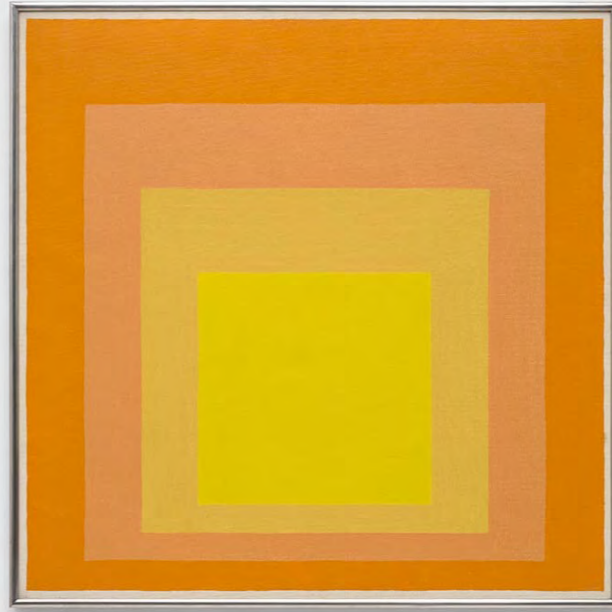

David Zwirner

Art Basel 2024

**Josef Albers**

*On the Other Side*, 1952

Oil on Masonite in artist's frame

Framed: 25 7/8 x 34 3/4 x 1 3/8 inches (65.7 x 88.3 x 3.5 cm)

Learn more about Josef Albers's *On the Other Side*, 1952, in our [Exceptional Works presentation](#)

David Zwirner

Art Basel 2024

**Josef Albers**

Study for *Homage to the Square: Joy*, 1964

Oil on Masonite; 30 x 30 inches (76.2 x 76.2 cm)

Framed: 30 3/4 x 30 3/4 x 1 1/4 inches (78.1 x 78.1 x 3.2 cm)

Joan Mitchell  
Three Works from 1991