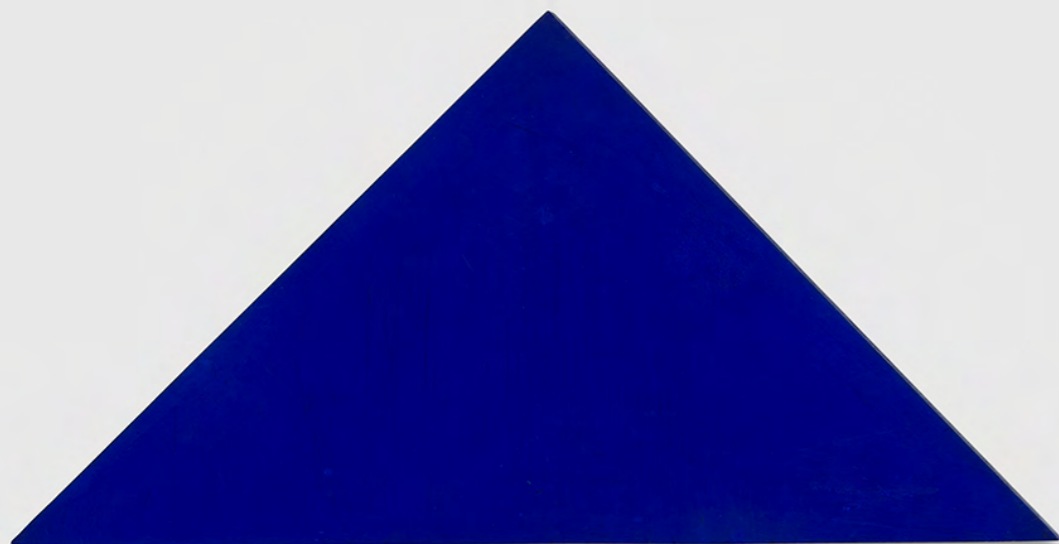

*Blue Painting, 1952*

Oil on canvas

36 x 24 inches (91.4 x 61 cm)

Framed: 37 1/2 x 25 1/2 x 1 3/4 inches

95.3 x 64.8 x 4.5 cm

David Zwirner

Art Basel 2024

**Blinky Palermo**