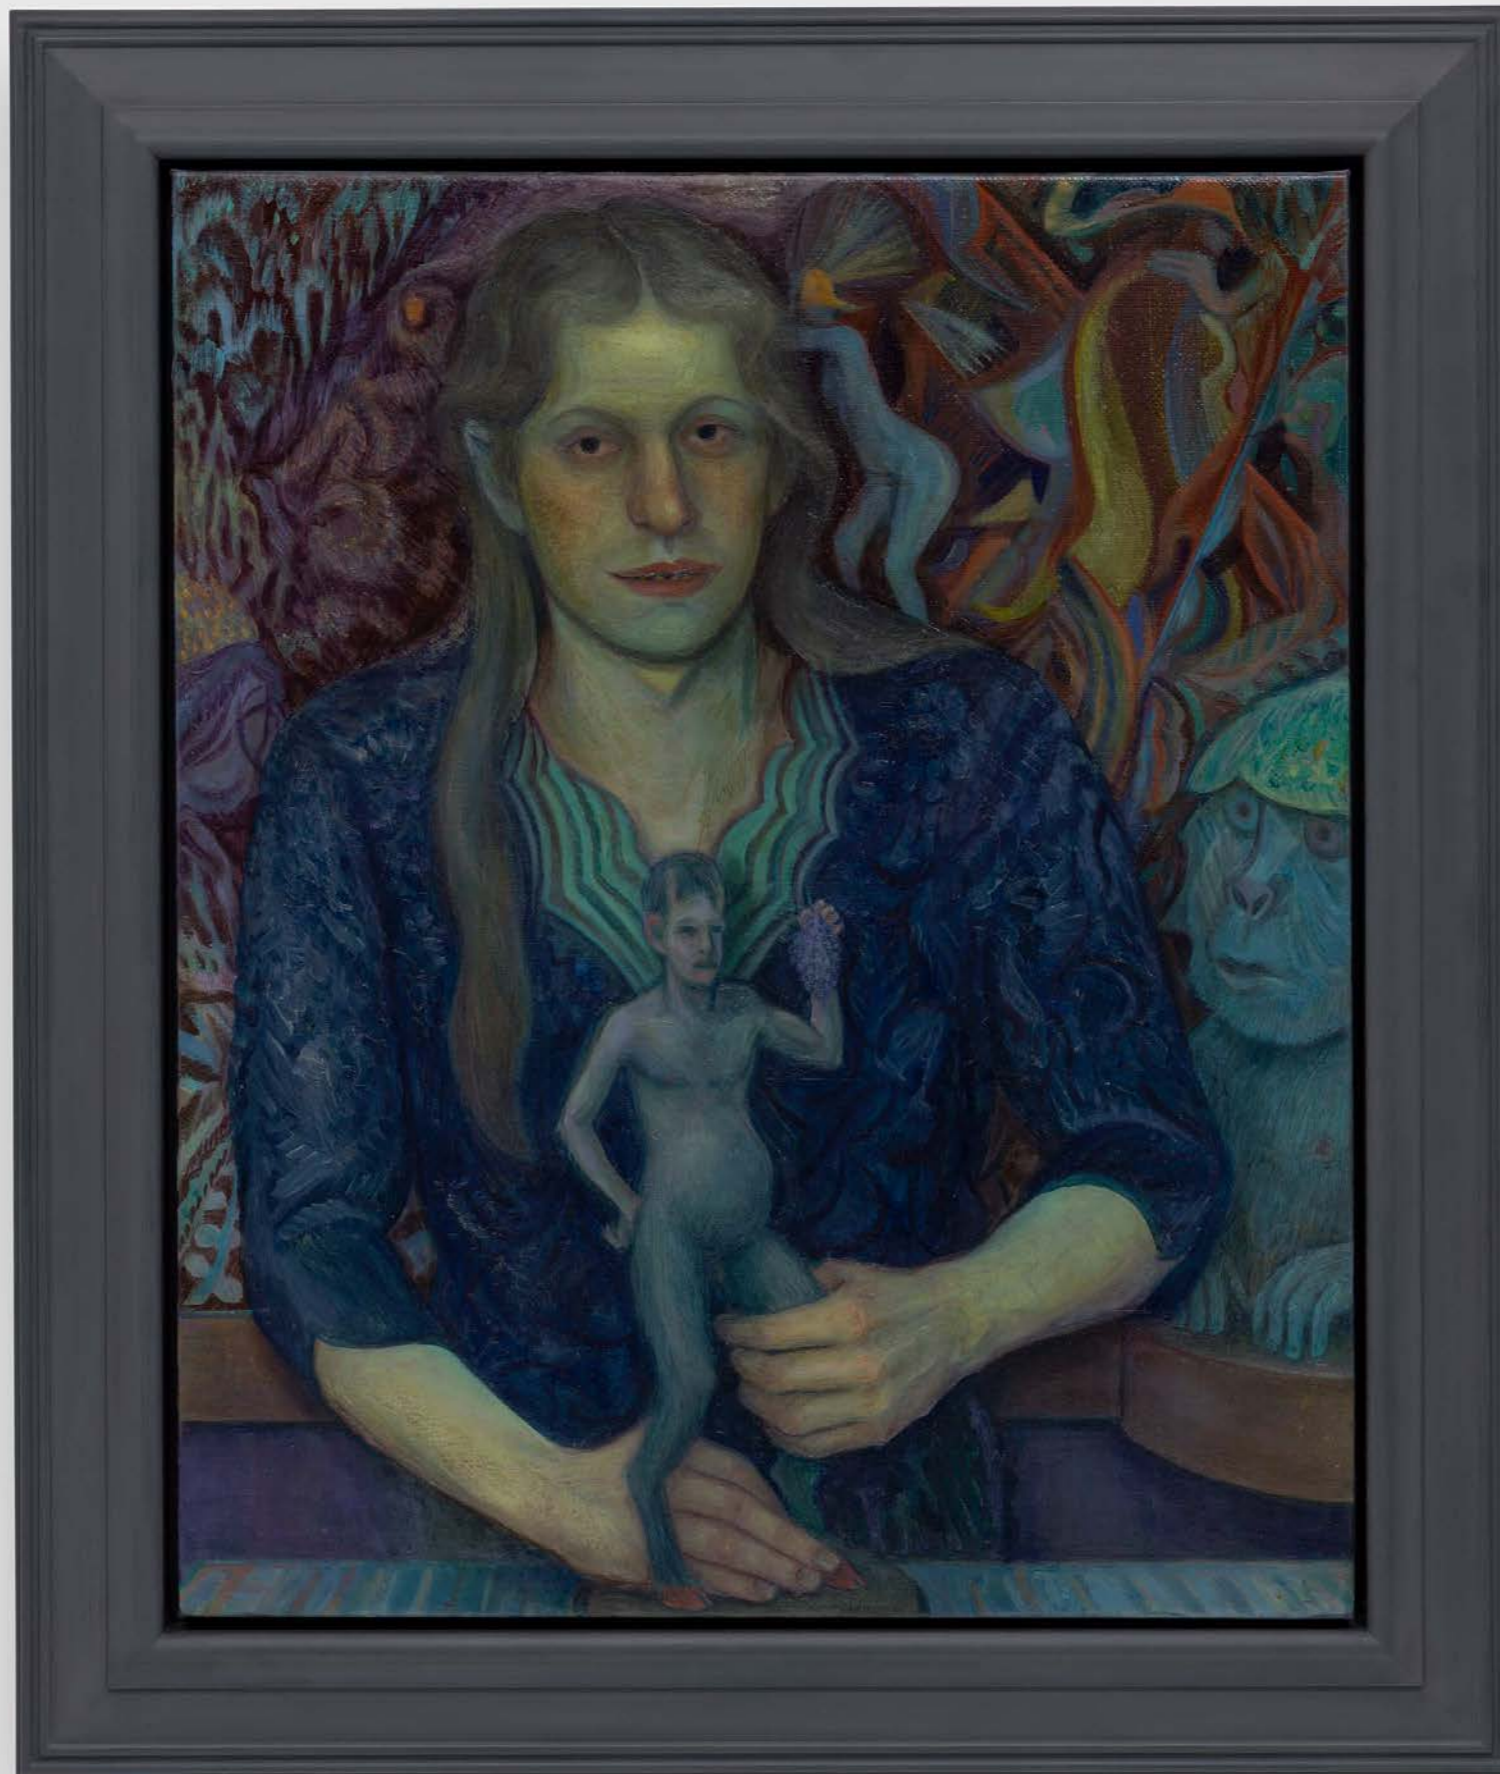

**Liu Ye**

*Su Li-zhen, 2021*

Acrylic on canvas

11 3/4 x 9 1/2 inches (30 x 24 cm)

Framed: 12 3/4 x 10 3/8 x 1 5/8 inches

32.3 x 26.3 x 4.2 cm

David Zwirner

Art Basel 2024