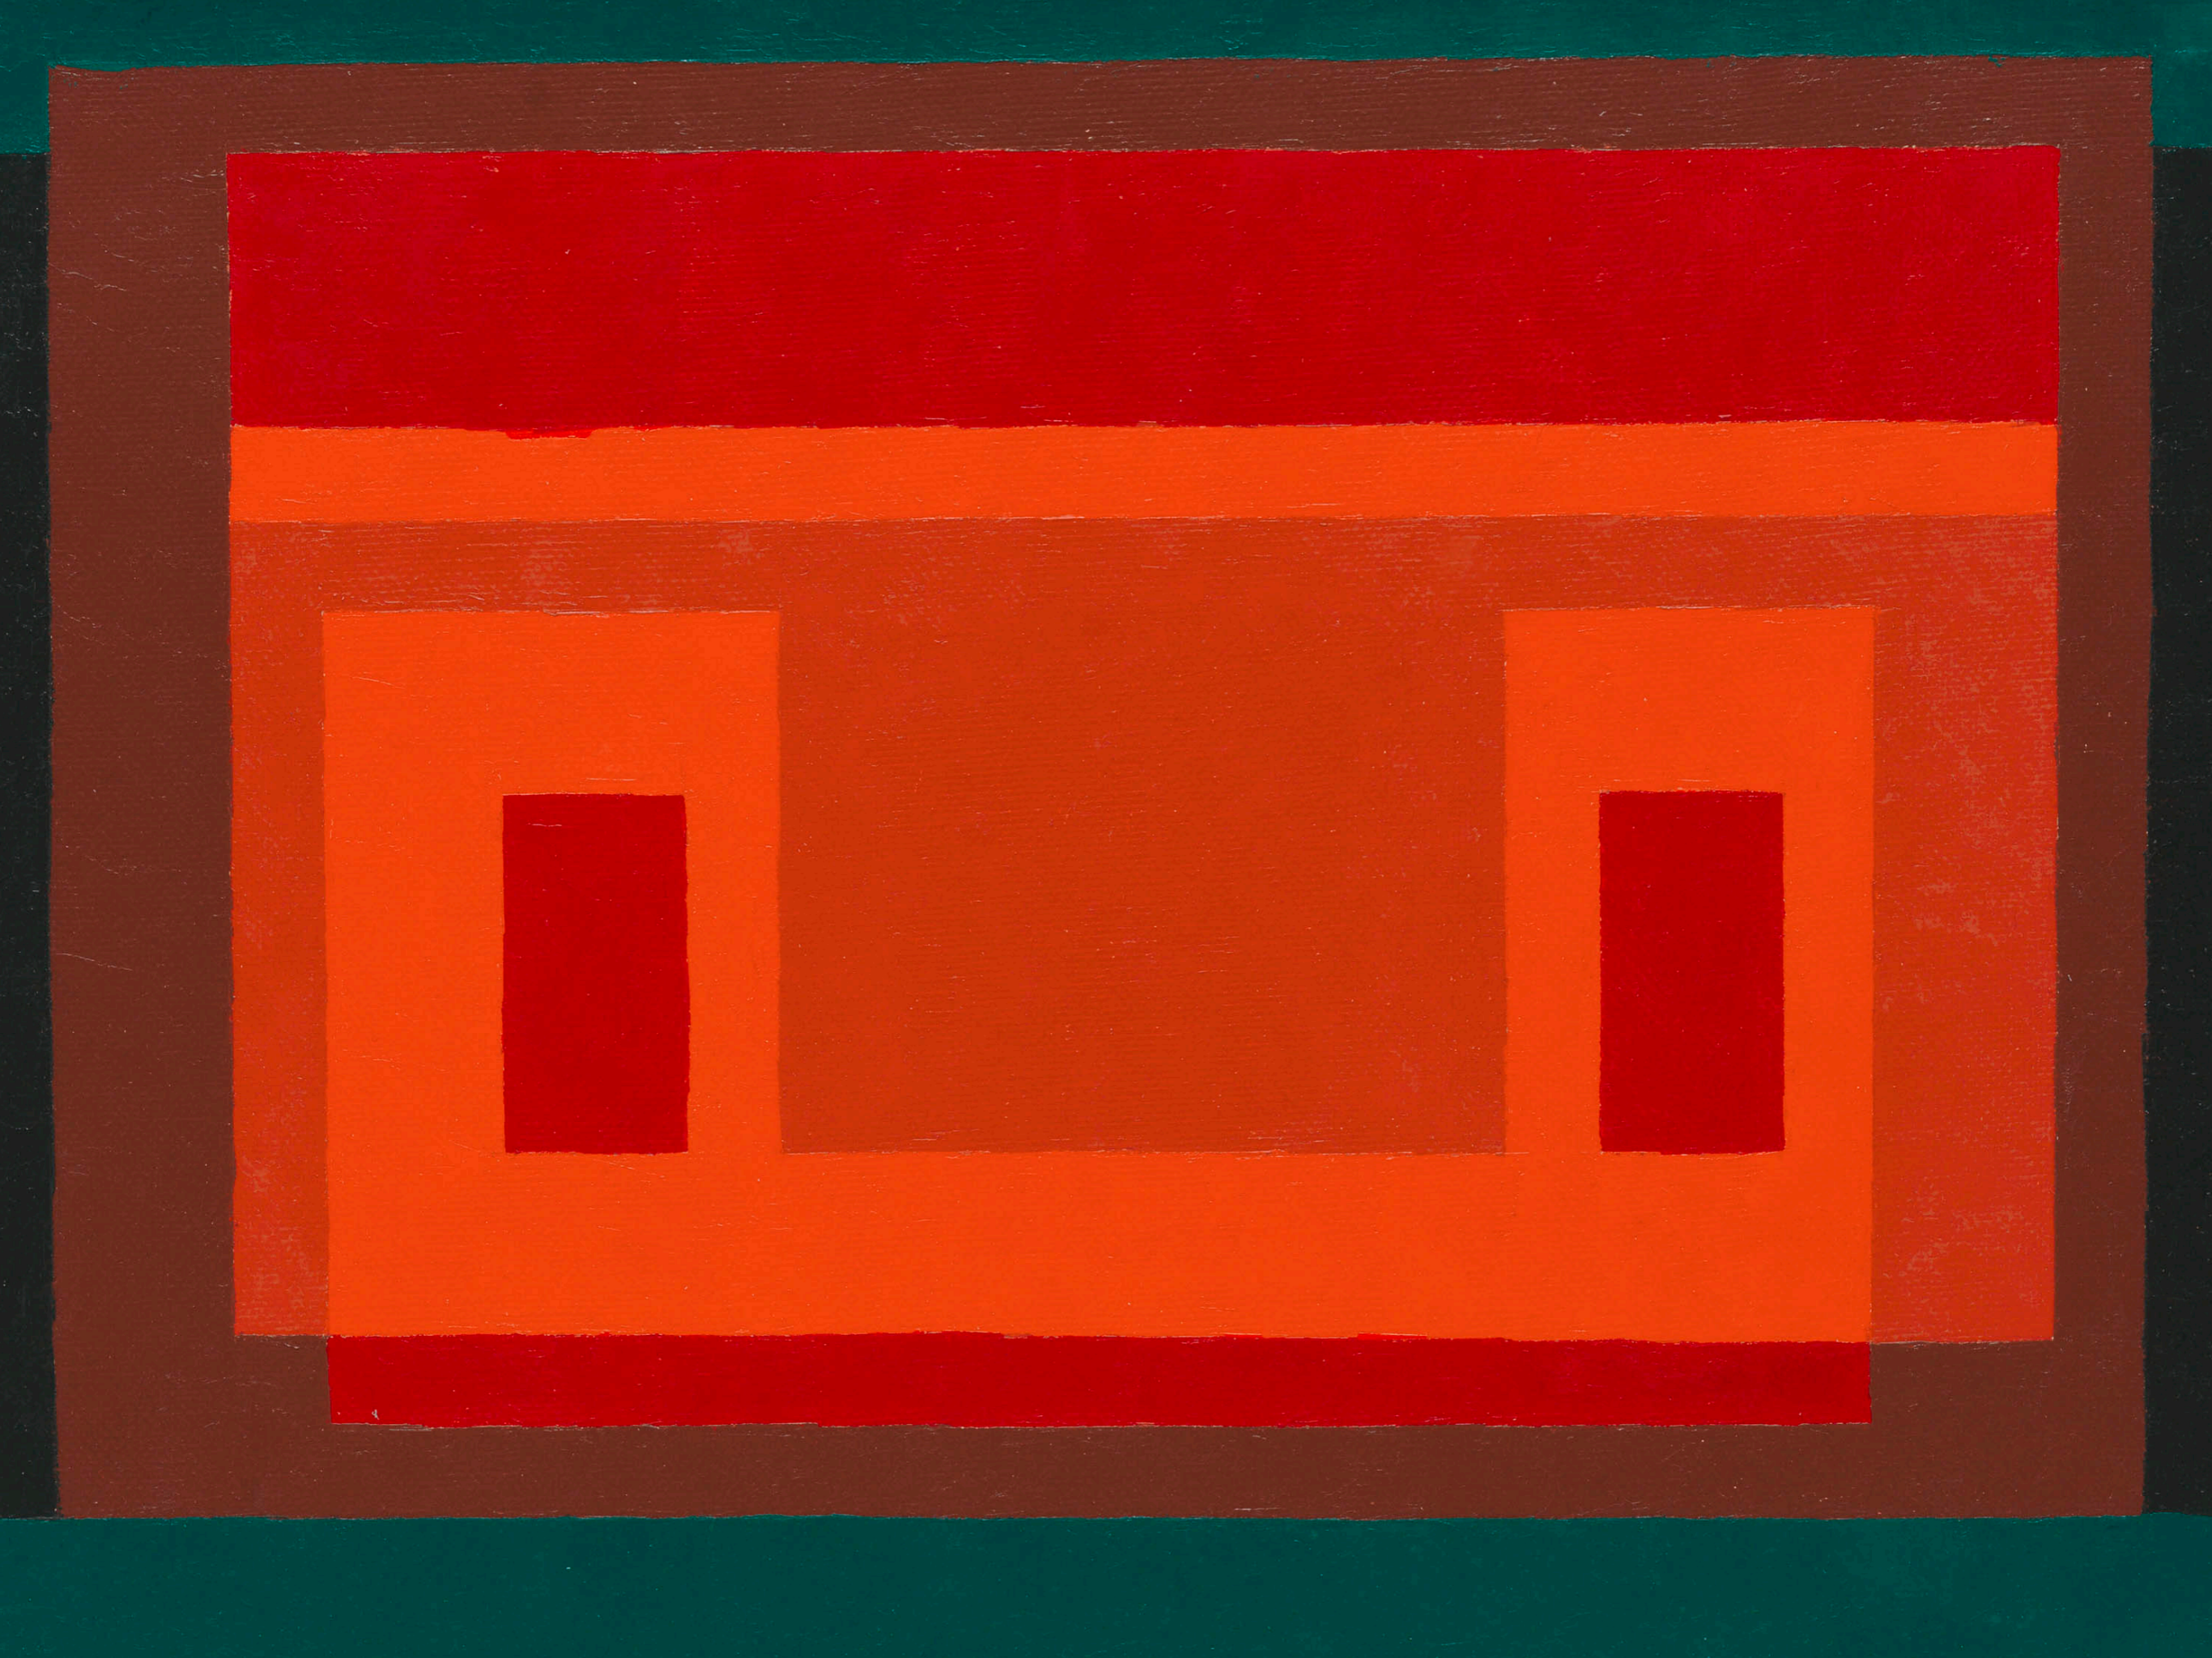

David Zwirner

Art Basel 2024

**Josef Albers**

*On the Other Side*, 1952

Oil on Masonite in artist's frame

Framed: 25 7/8 x 34 3/4 x 1 3/8 inches (65.7 x 88.3 x 3.5 cm)

Learn more about Josef Albers's *On the Other Side*, 1952, in our [Exceptional Works presentation](#)