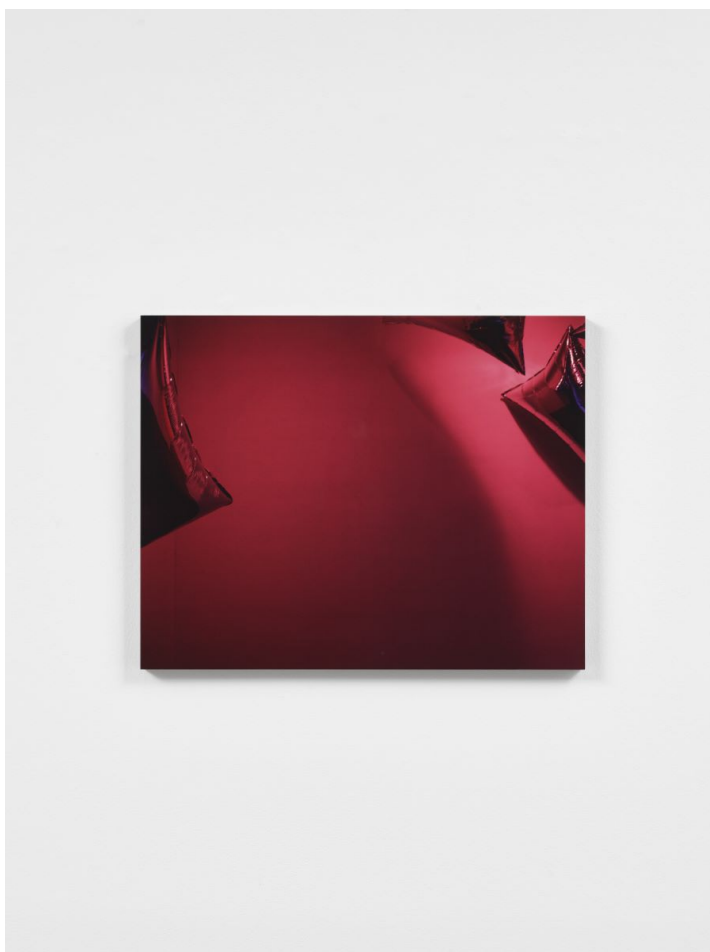

Ref. 3407

Louise Lawler
*Something about Time
and Space But I'm Not
Sure What It Is (More)*
Cape Cod
1998

c-print mounted on
aluminium
47,6 x 59,7 cm
2/5