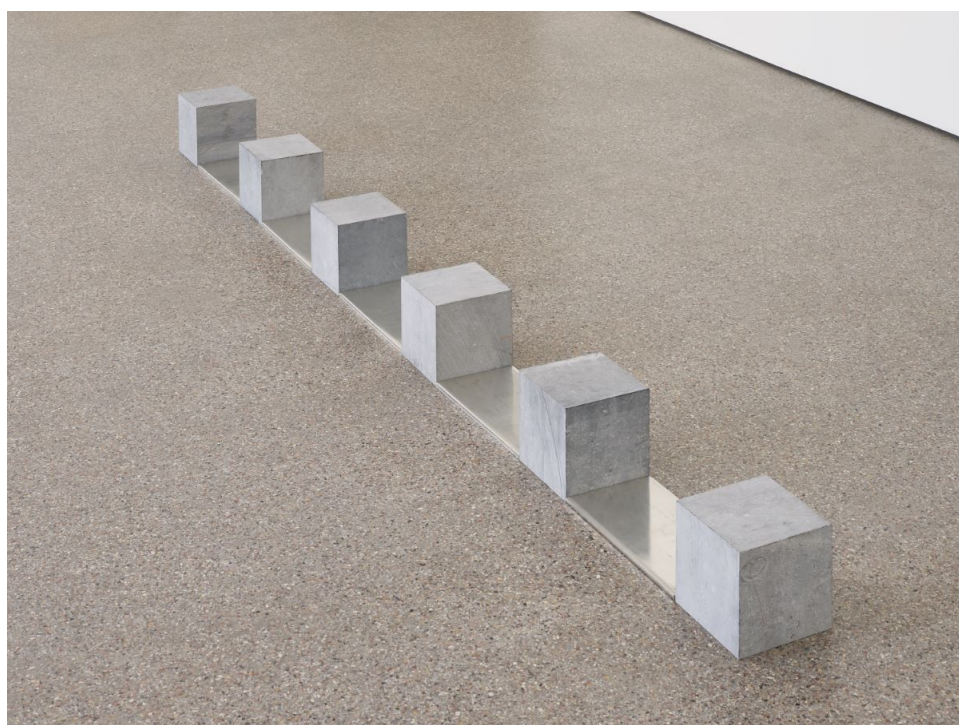

6 copper units  
20 x 20 x 1 cm (each  
copper slab)  
60 x 60 x 1 cm (overall  
cornerpiece)

---

---

Ref. 1930

Carl Andre  
*Belgica Tin Train,*  
Brussels  
1990

6 Belgian blue limestone  
cubes spaced by 5 tin  
slabs  
stone: 15 x 15 x 15 cm /  
tin: 0,5 x 30 x 15 cm  
15 x 240 x 15 cm (overall)