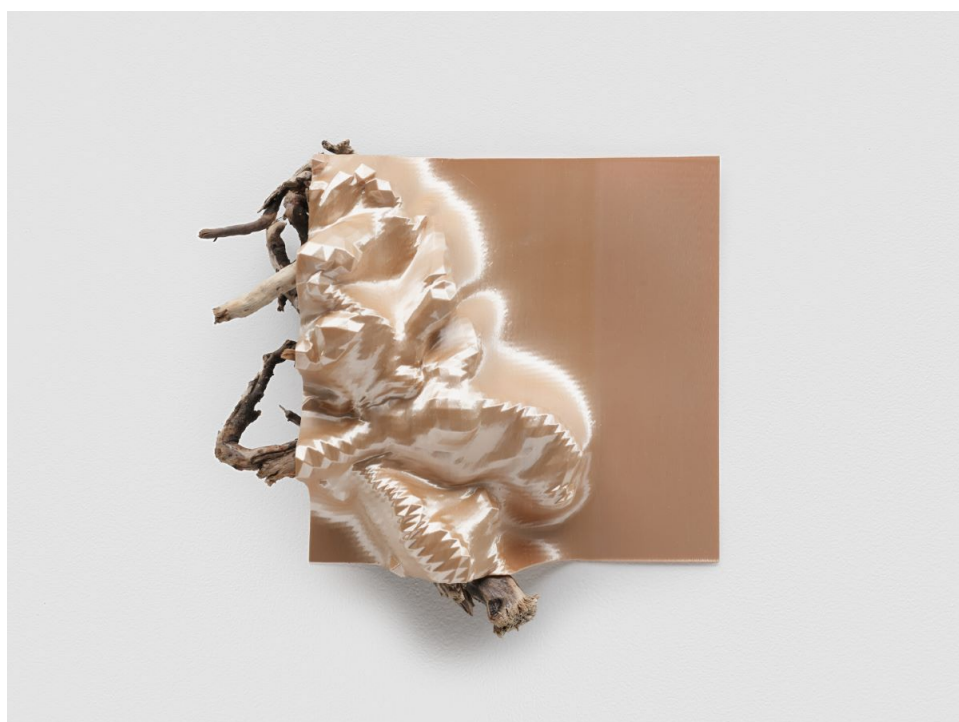

Galerie

Greta Meert

Ref. 5143

Edith Dekyndt
The Guru
2024

3D print on wood
branche in collaboration
with Unfold Studio
22 x 25 x 12 cm

---

13 rue du Canal
1000 Brussels

+32 2 219 14 22
info@galeriegretameert.com