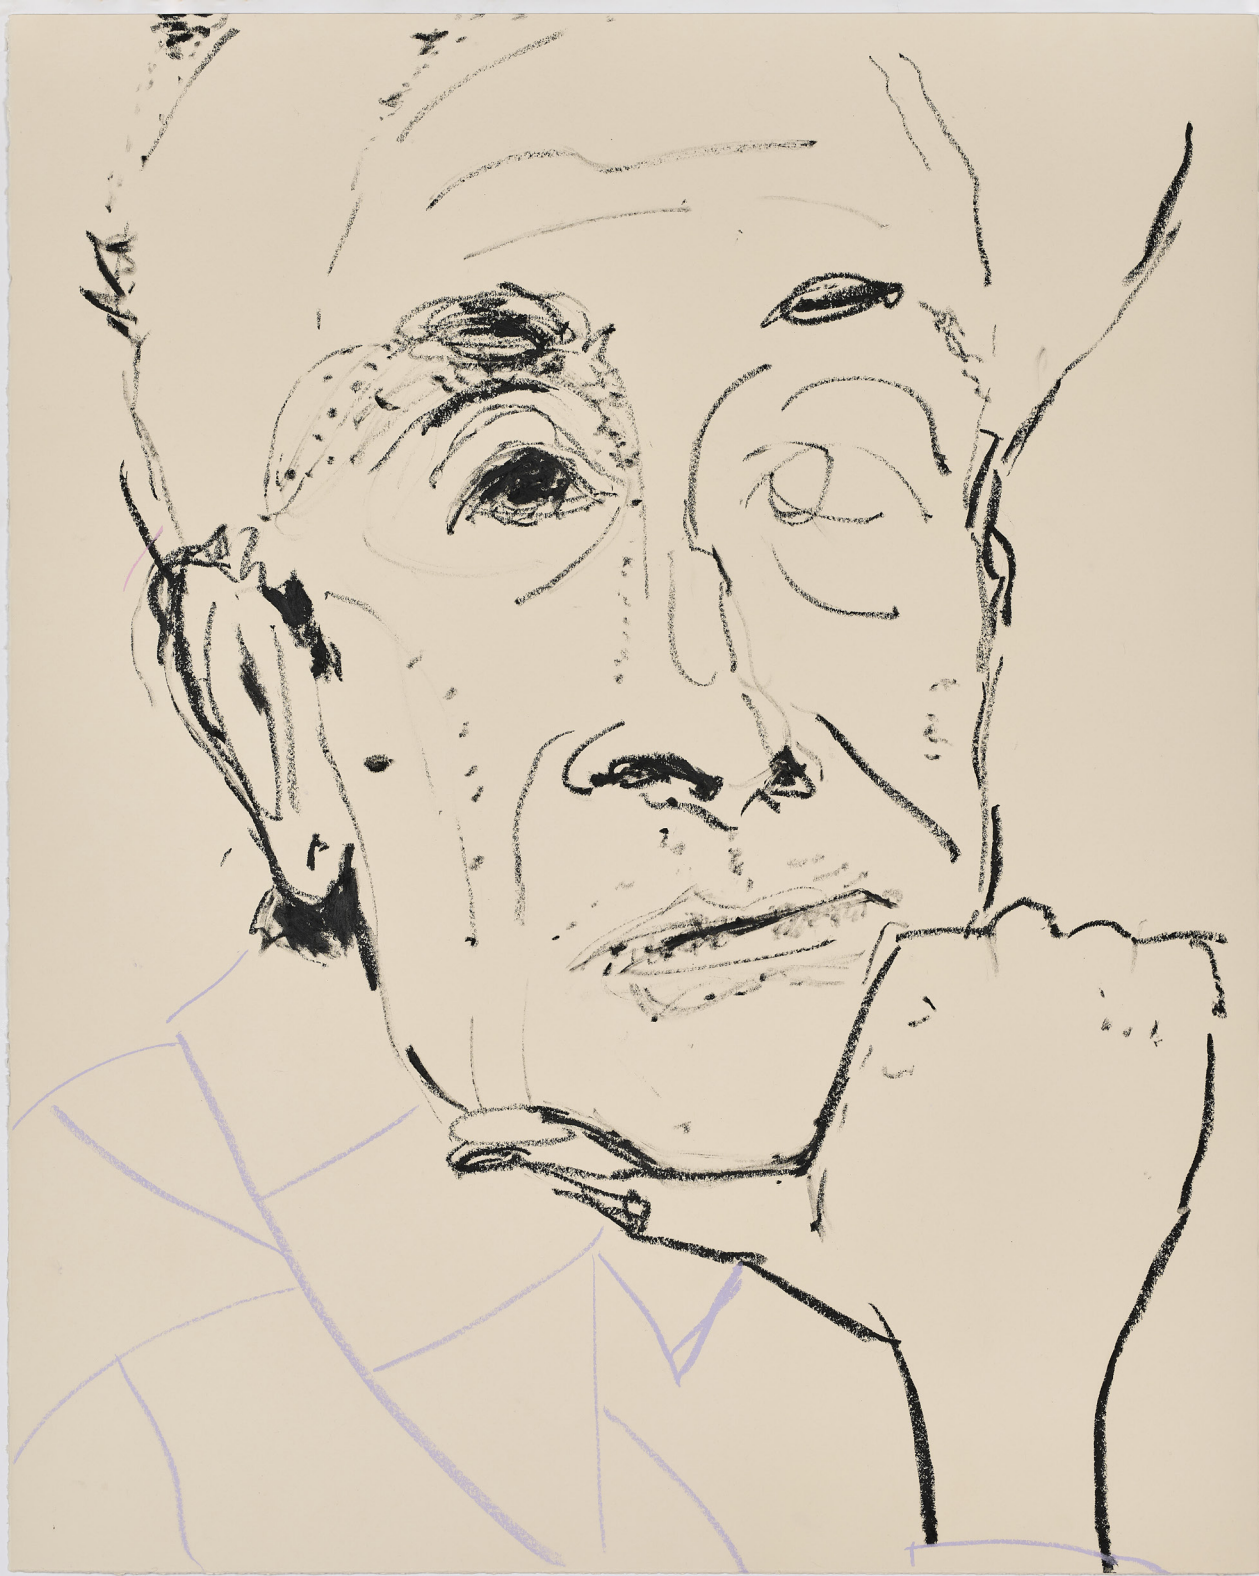

grc

Gabrielle Goliath

Beloved (Edward Said), 2024

Oil stick and pigment on Fabriano Rosapina

Avorio

88.3 × 71 cm; 95,5 × 78 cm framed

GG4021

7.900 USD (vat and shipping not included)