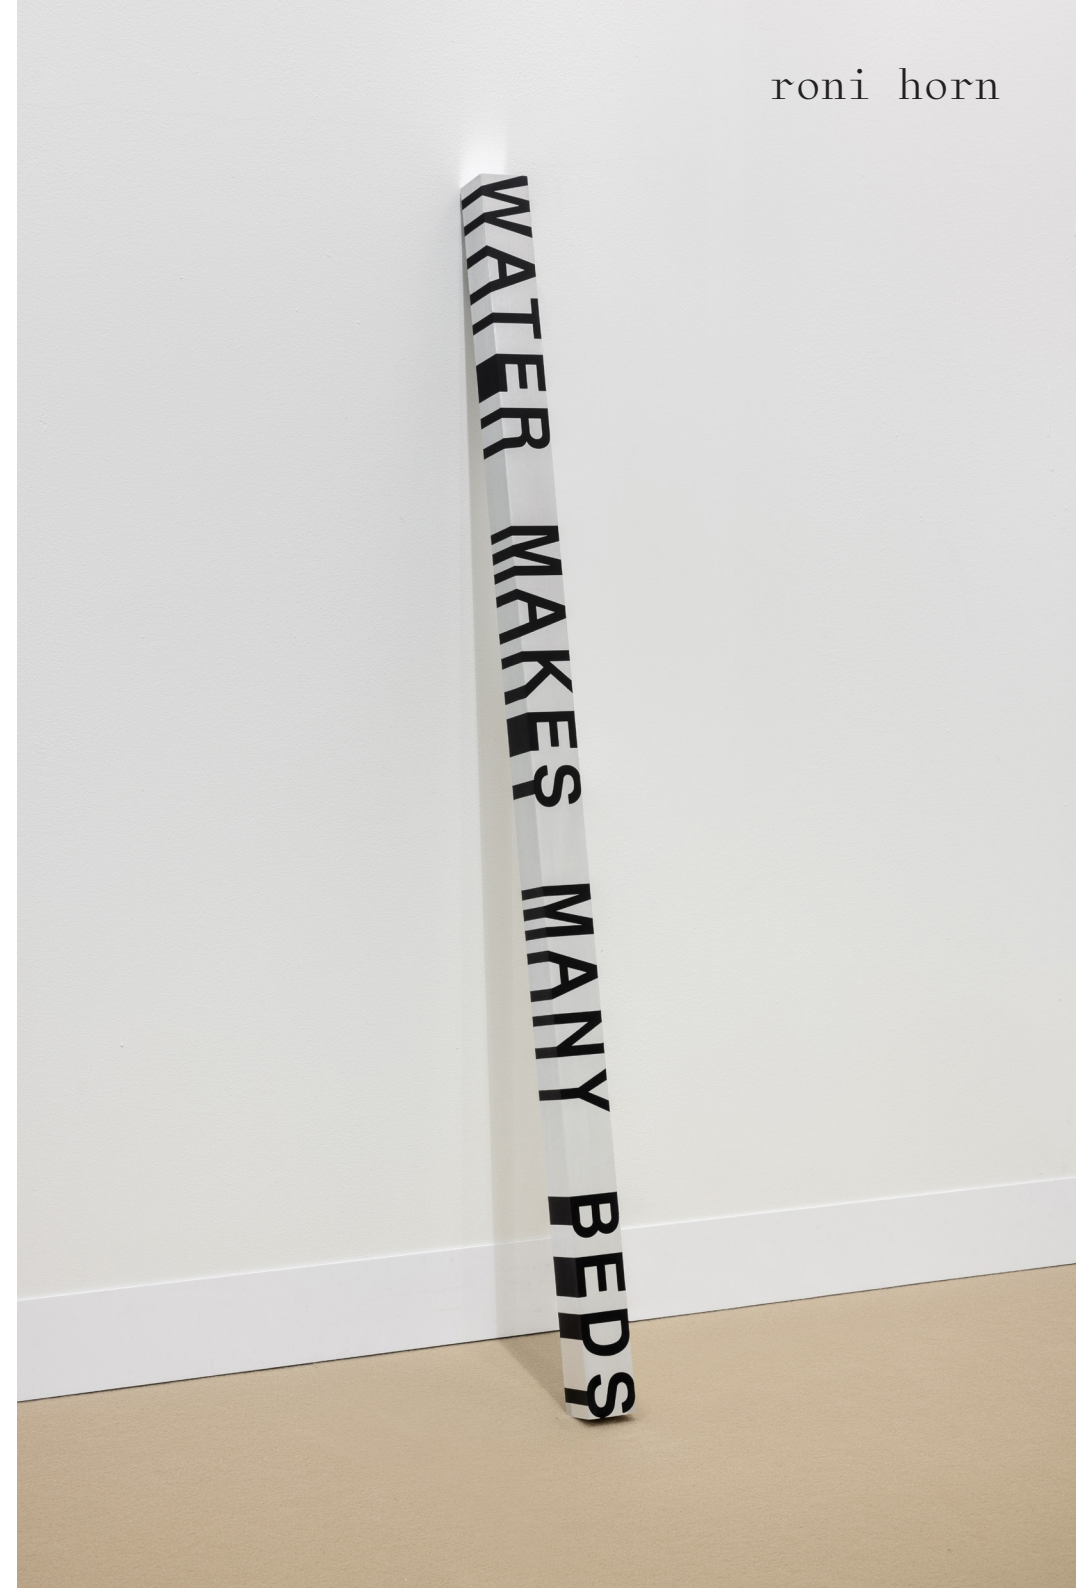

Roni Horn

Key and Cue, no. 1428

WATER MAKES MANY BEDS, 1994/2003

Solid aluminum and cast black plastic 121,28 × 5,08 × 5,08 cm

Ed. 3 + 1 AP

RH2017

300.000 USD (vat and shipping excluded)