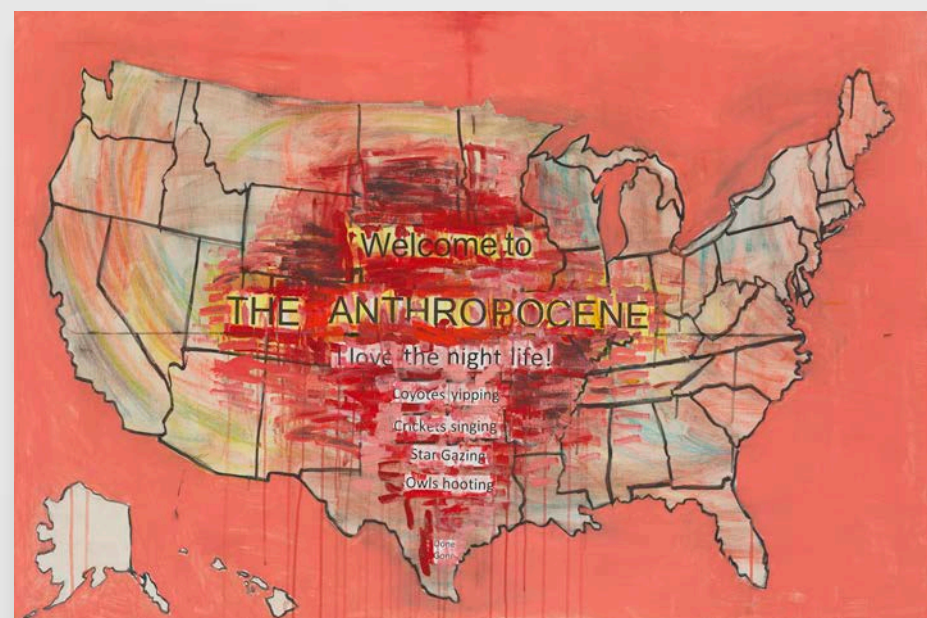

Howardena Pindell
Bermuda, 2024
Mixed media on canvas
93 x 84 inches
236.2 x 213.4 cm
\$875,000

Howardena Pindell
Tesseract #21, 2024
Acrylic on canvas
65 x 95 inches
165.1 x 241.3 cm
\$500,000

Jaune Quick-to-See Smith
Indian Lands: Oh! Zone! 1992
Mixed media on canvas
48 x 60 inches
121.9 x 152.4 cm
\$750,000

Jaune Quick-to-See Smith
The Anthropocene, 2023
Mixed media on canvas
40 x 60 inches
101.6 x 152.4 cm
\$350,000

Fritz Scholder
Indian Chief in Profile, 1973
Acrylic on canvas
80 x 68 inches
203.2 x 172.7 cm
\$850,000