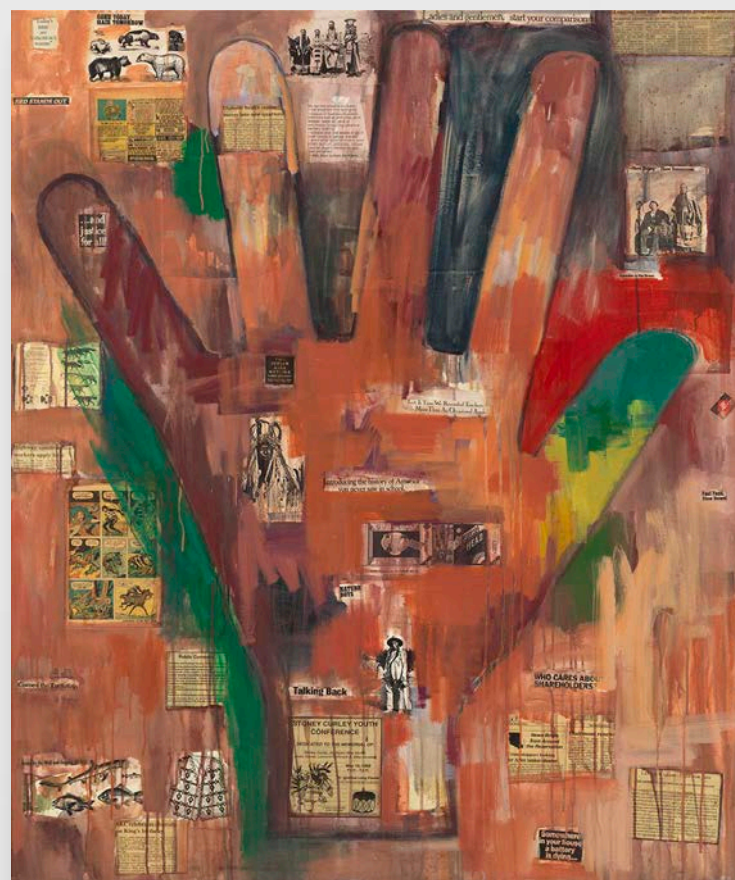

Jaune Quick-to-See Smith
I See Red: Indian Hand, 1993
Mixed media on canvas
60 x 50 inches
152.4 x 127 cm
$650,000