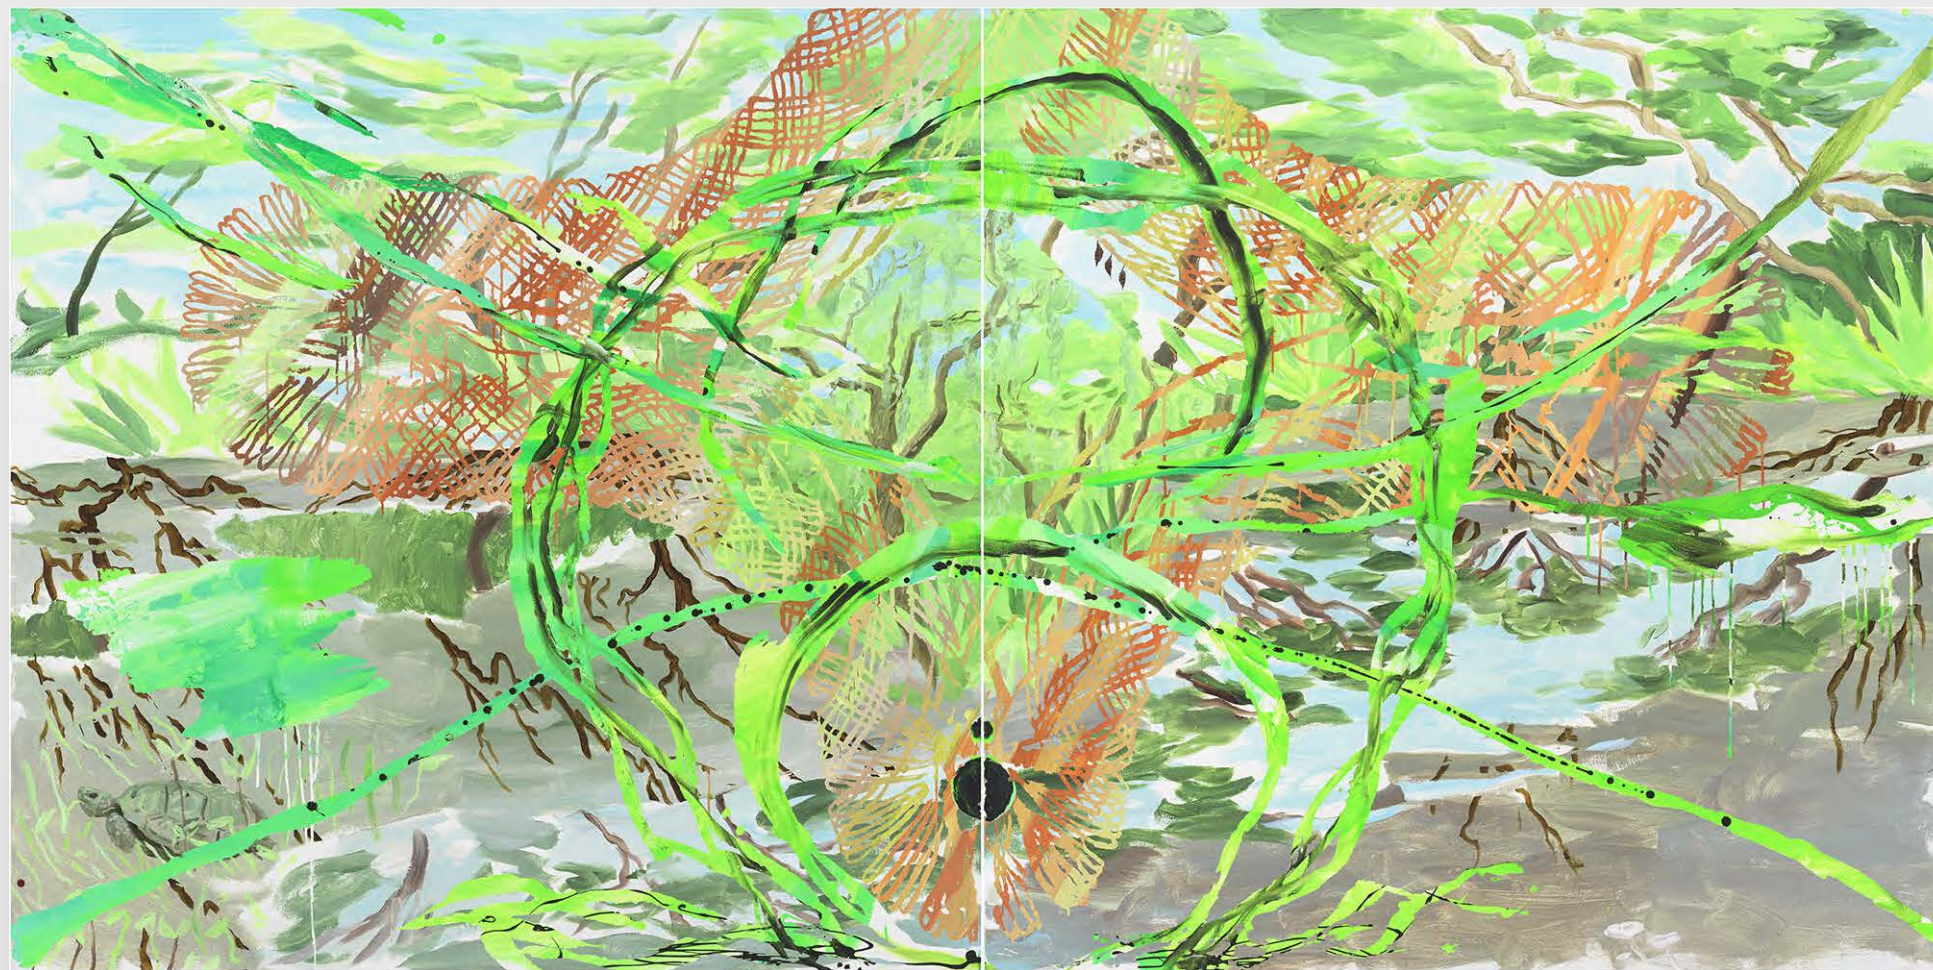

Esteban Cabeza de Baca
Gathering Moss, 2021
Oil on canvas
60 x 120 inches
152.4 x 304.8 cm
$36,000