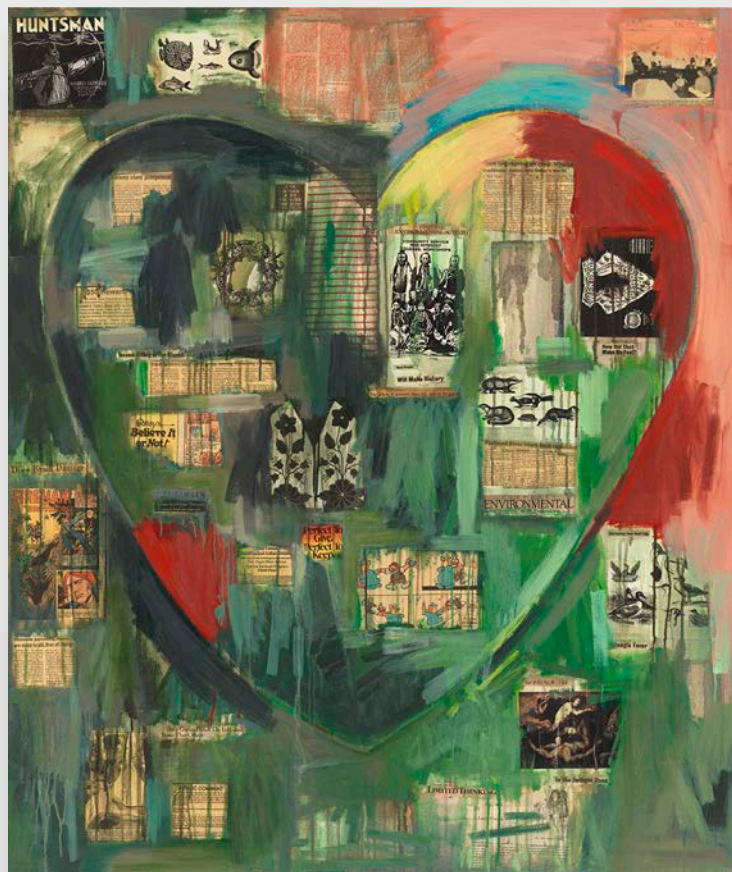

Jaune Quick-to-See Smith
I See Red: Indian Heart, 1993
Mixed media on canvas
60 x 50 inches
152.4 x 127 cm
$650,000