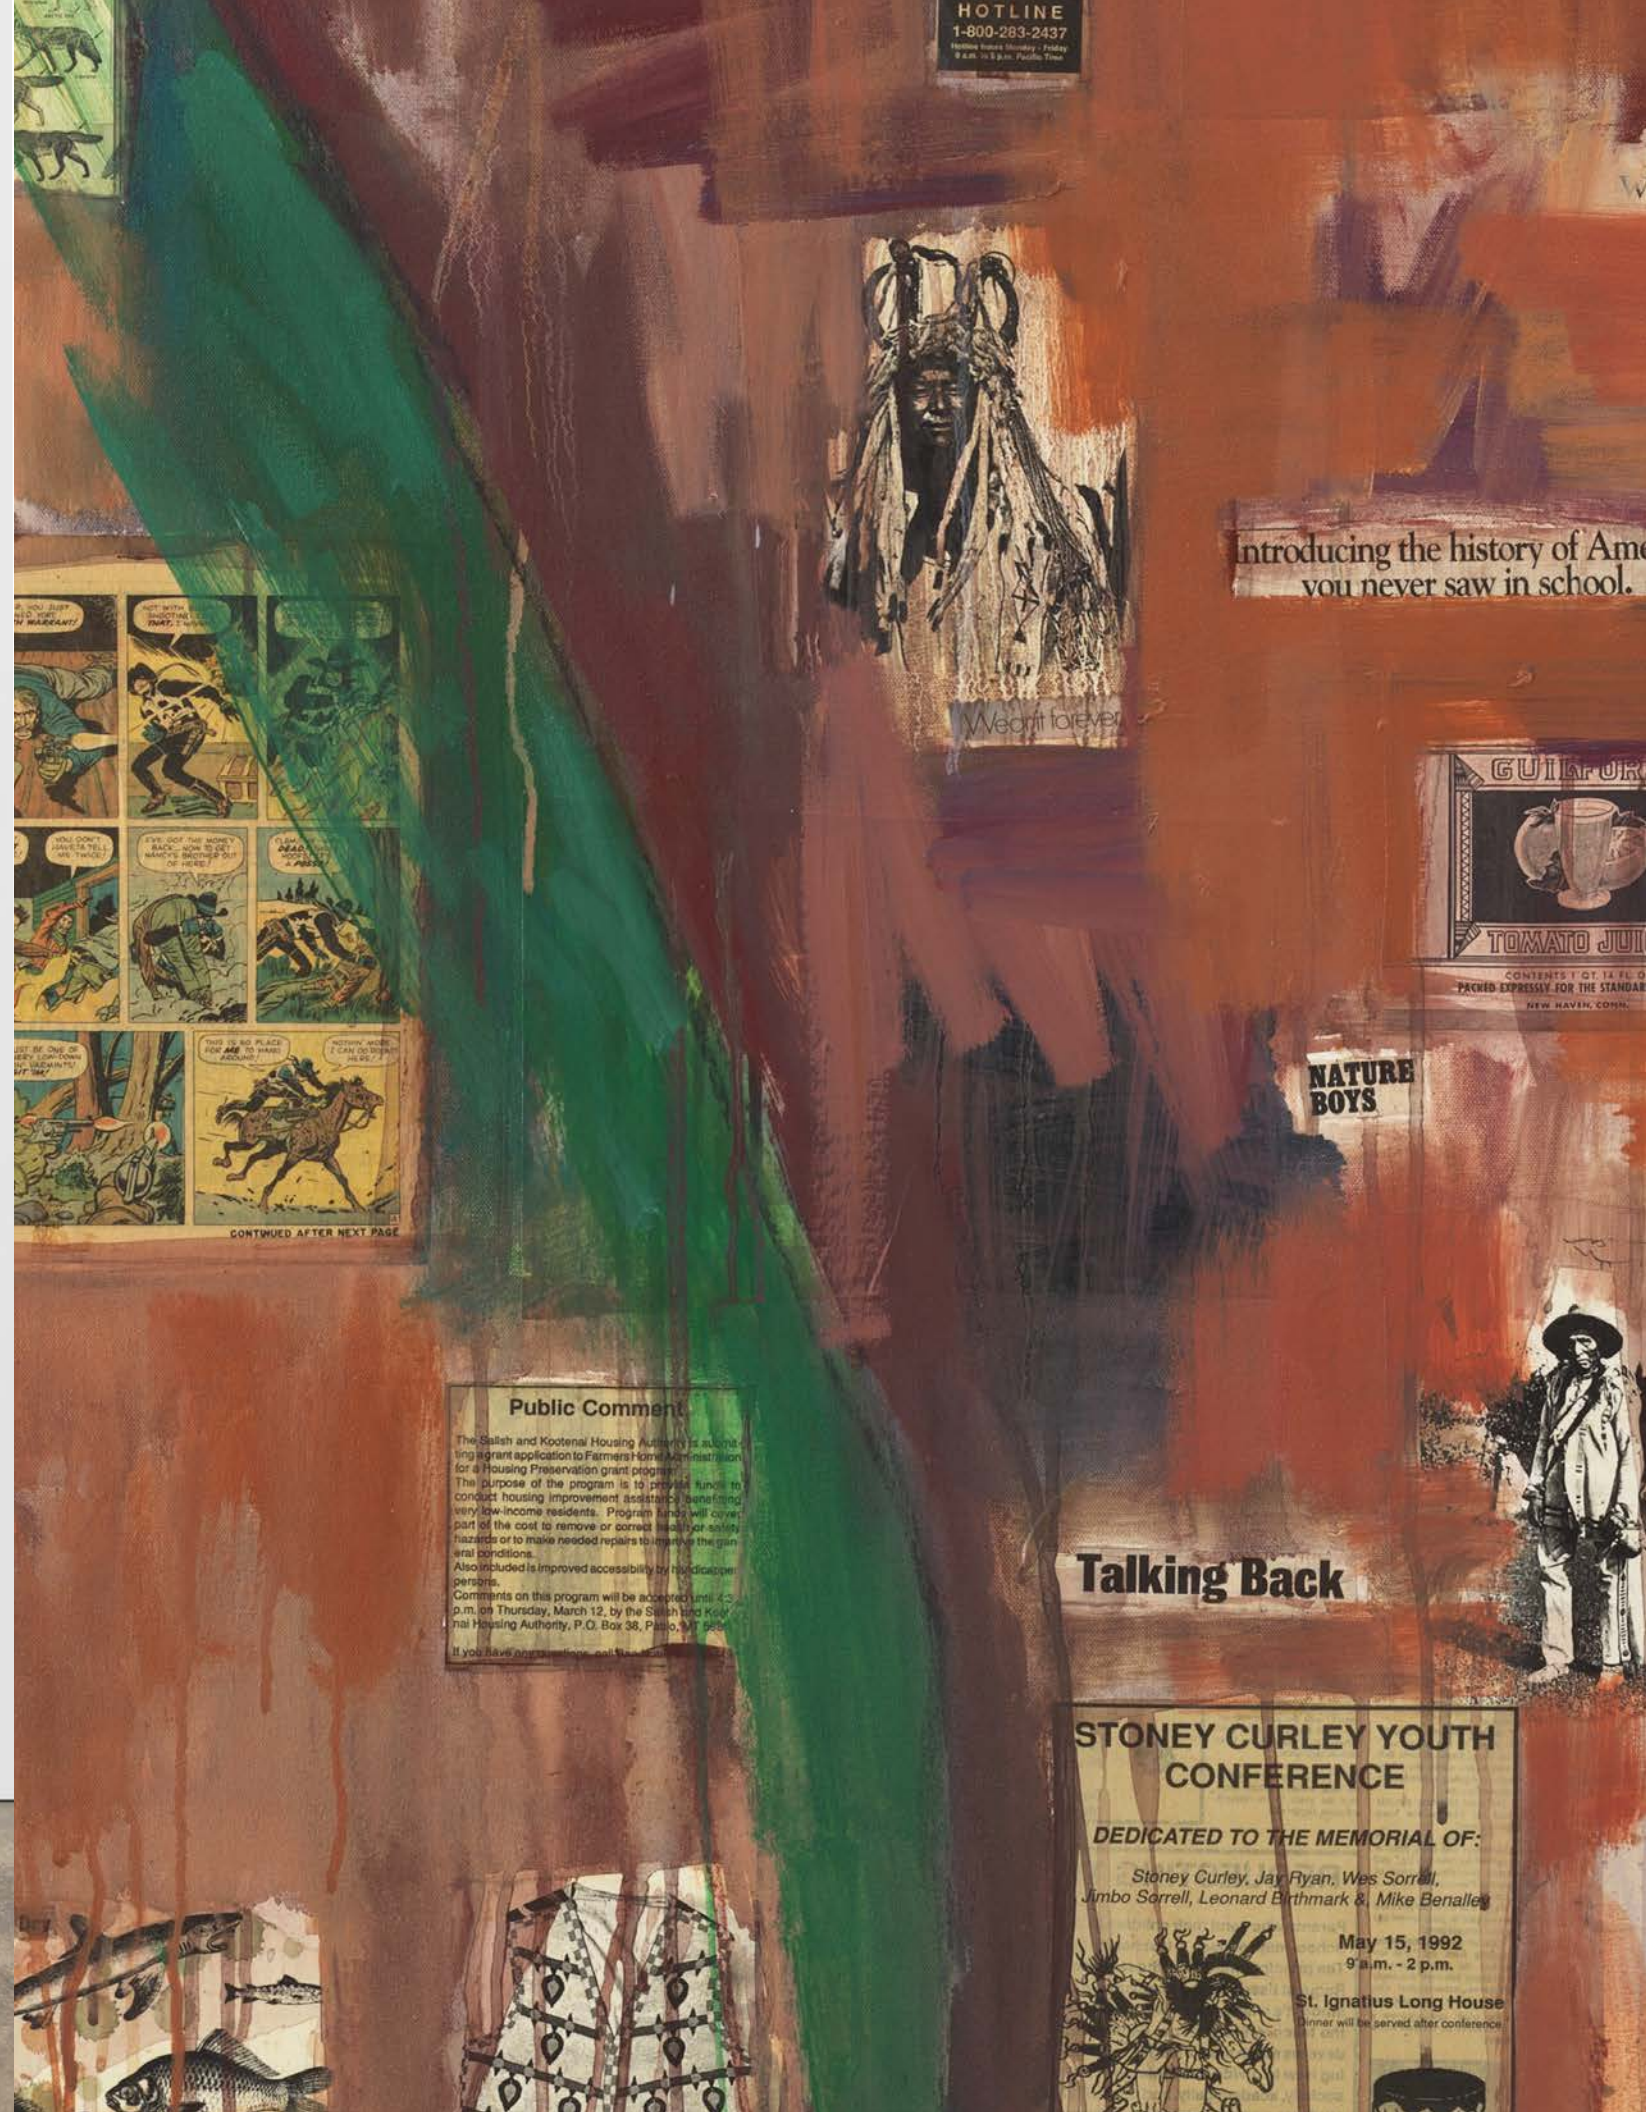

Talking Back

STONEY CURLEY YOUTH CONFERENCE
DEDICATED TO THE MEMORIAL OF:
Stoney Curley, Jay Ryan, Wes Sorrell, Jimbo Sorrell, Leonard Birthmark & Mike Benalleg
May 15, 1992
9 a.m. - 2 p.m.
St. Ignatius Long House
Dinner will be served after conference