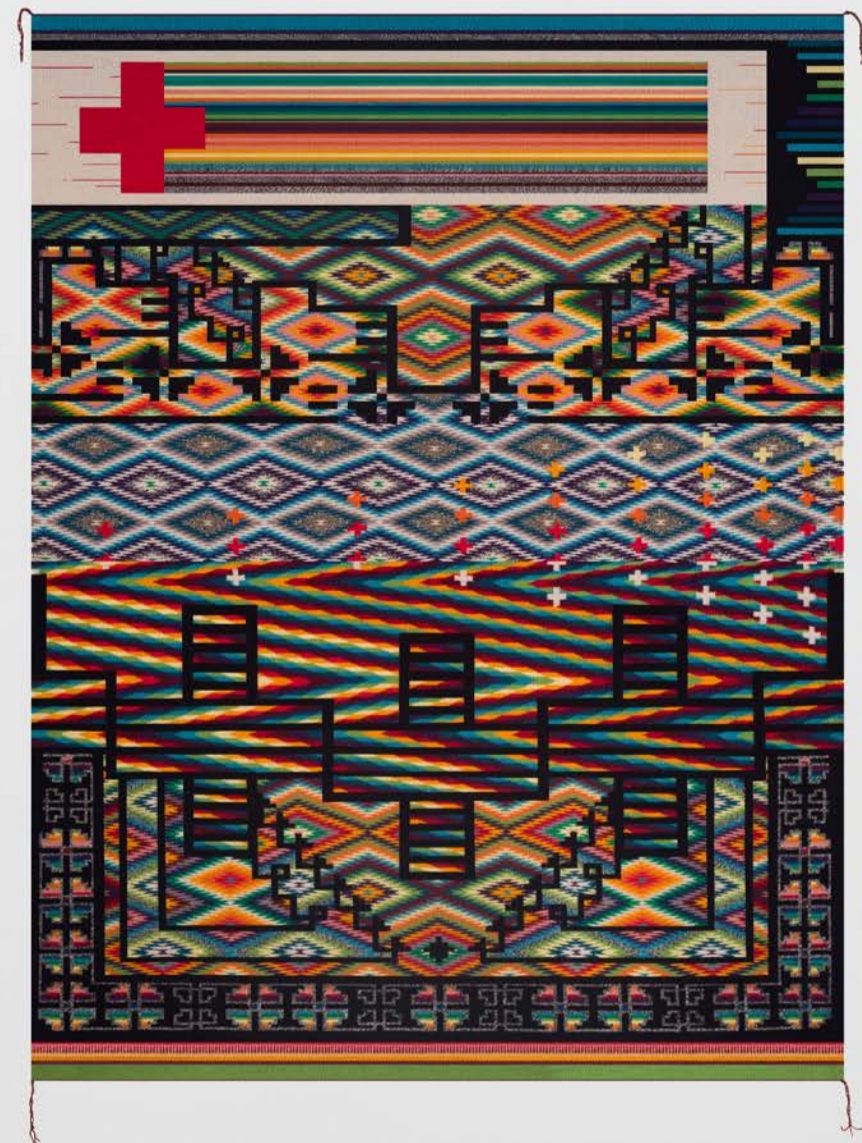

Paul Feeley
Untitled (January 17), 1962
Oil-based enamel on canvas
82 x 120 inches
208.3 x 304.8 cm
$350,000