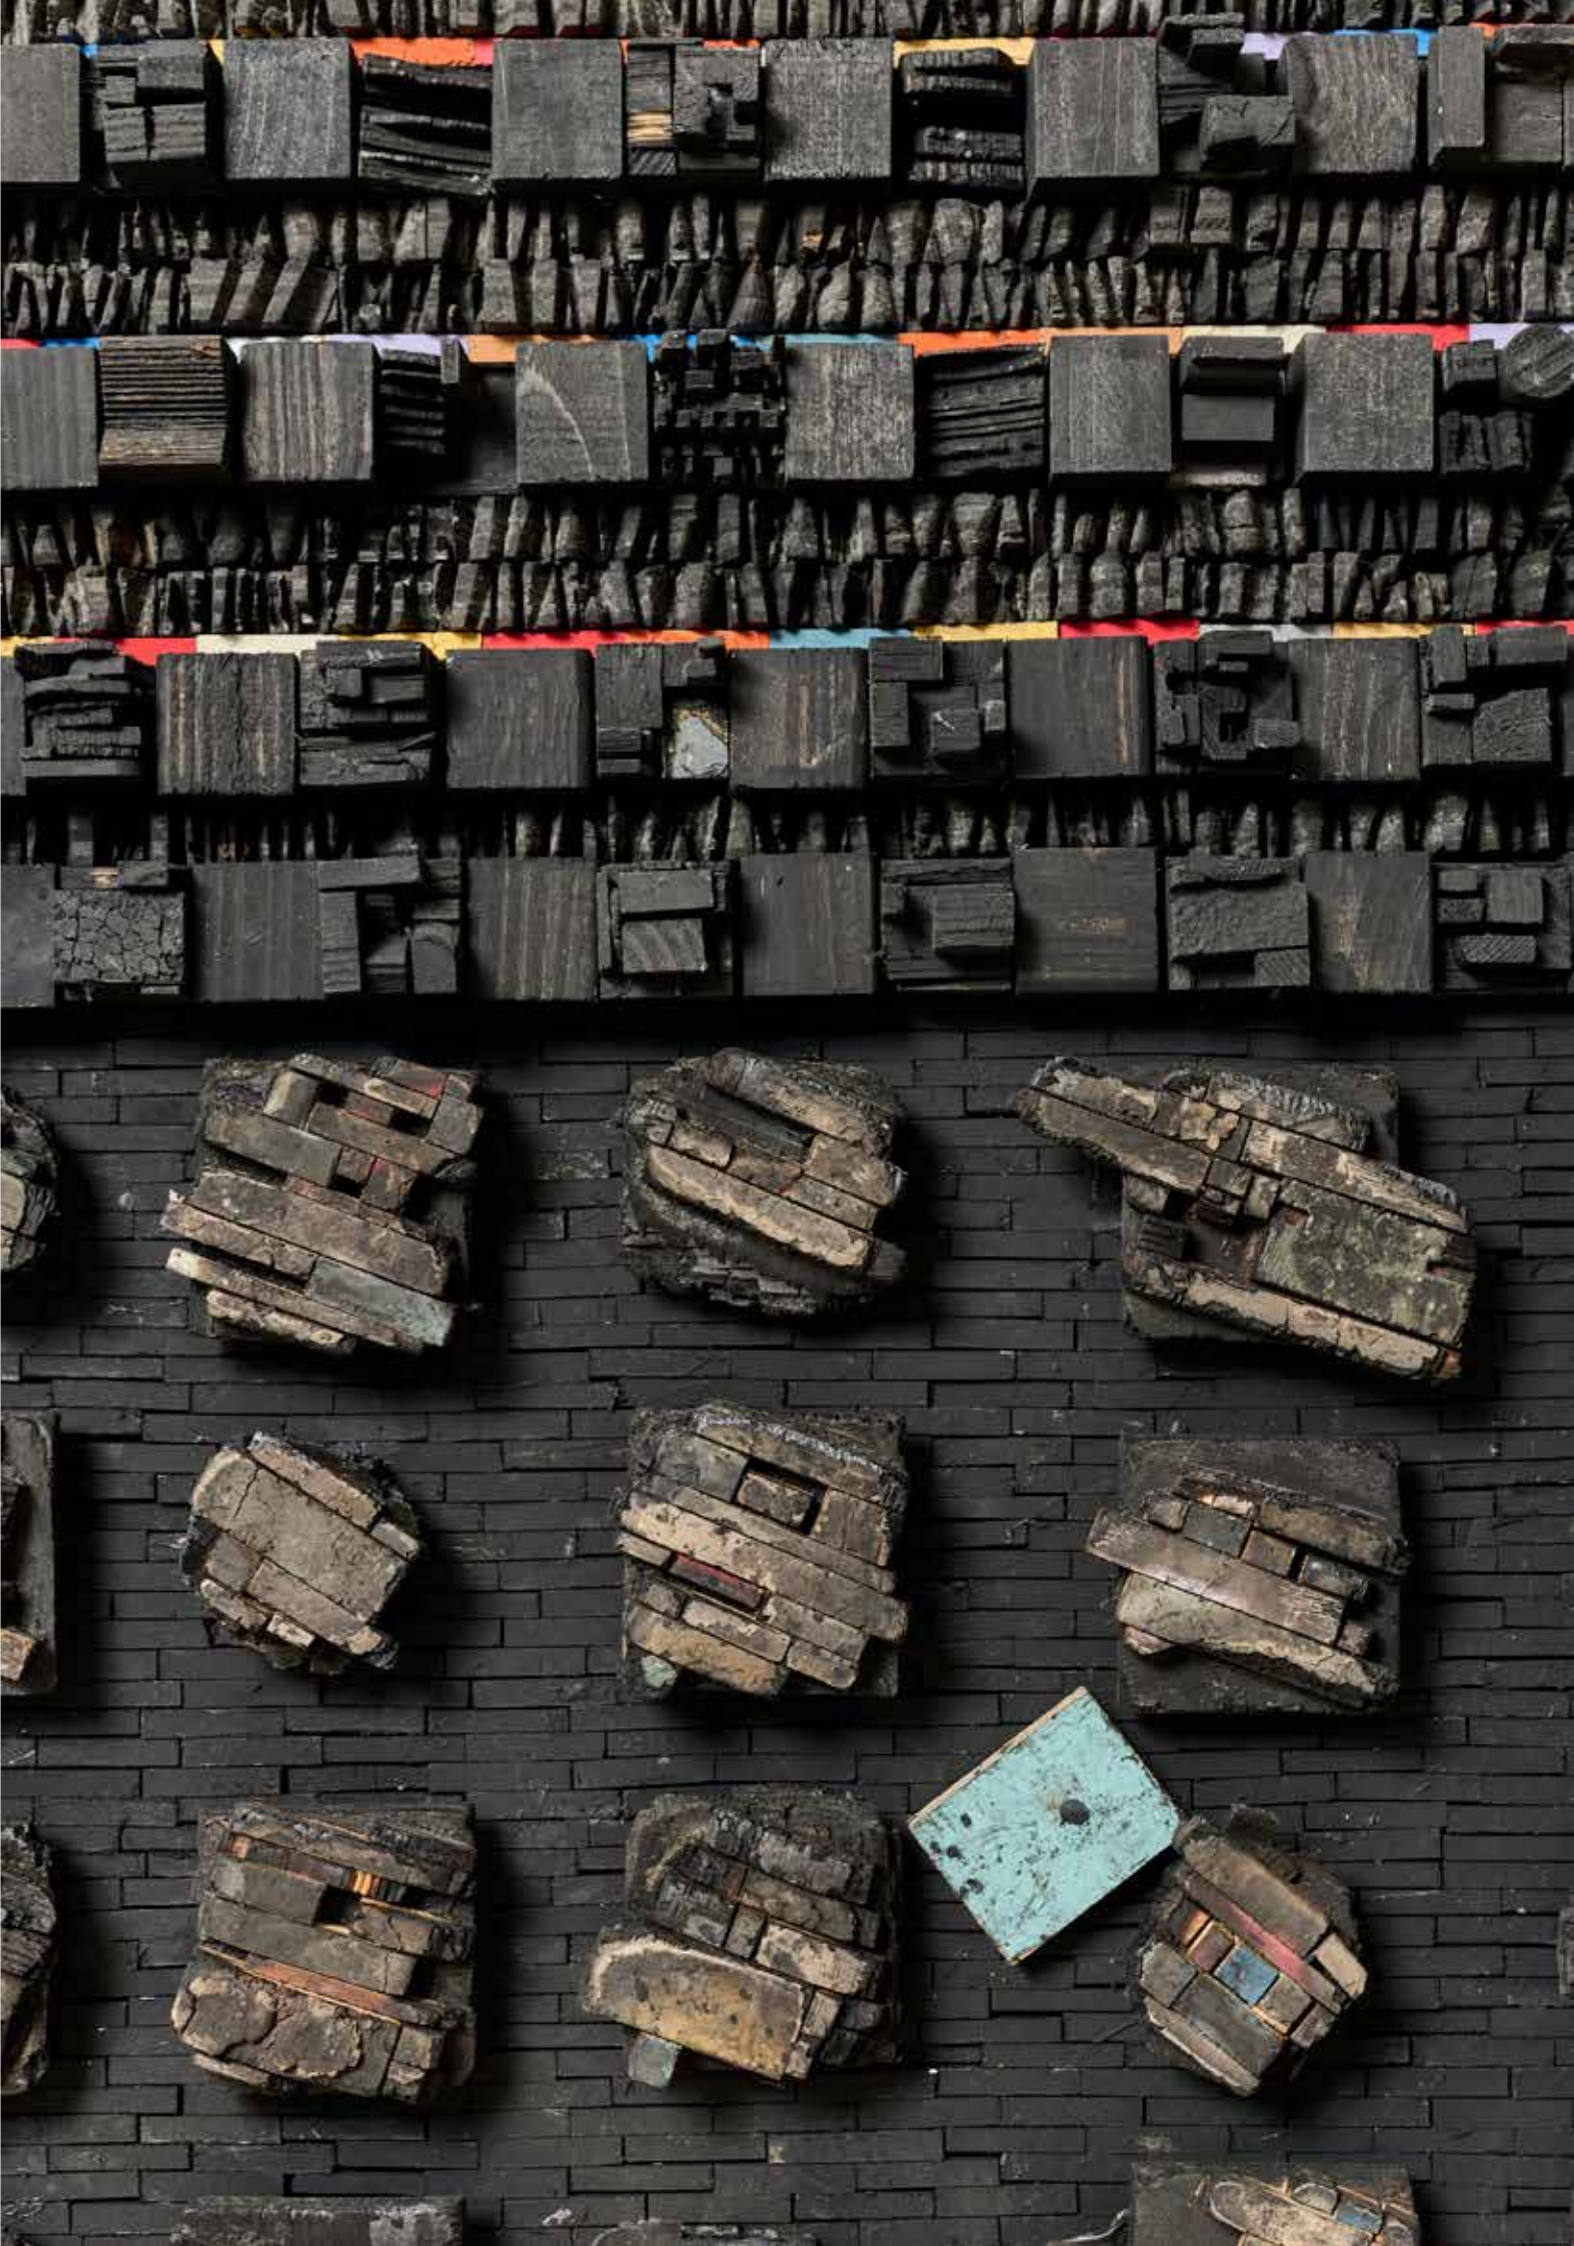

Detail | Leonardo Drew, *Number 353*, 2022