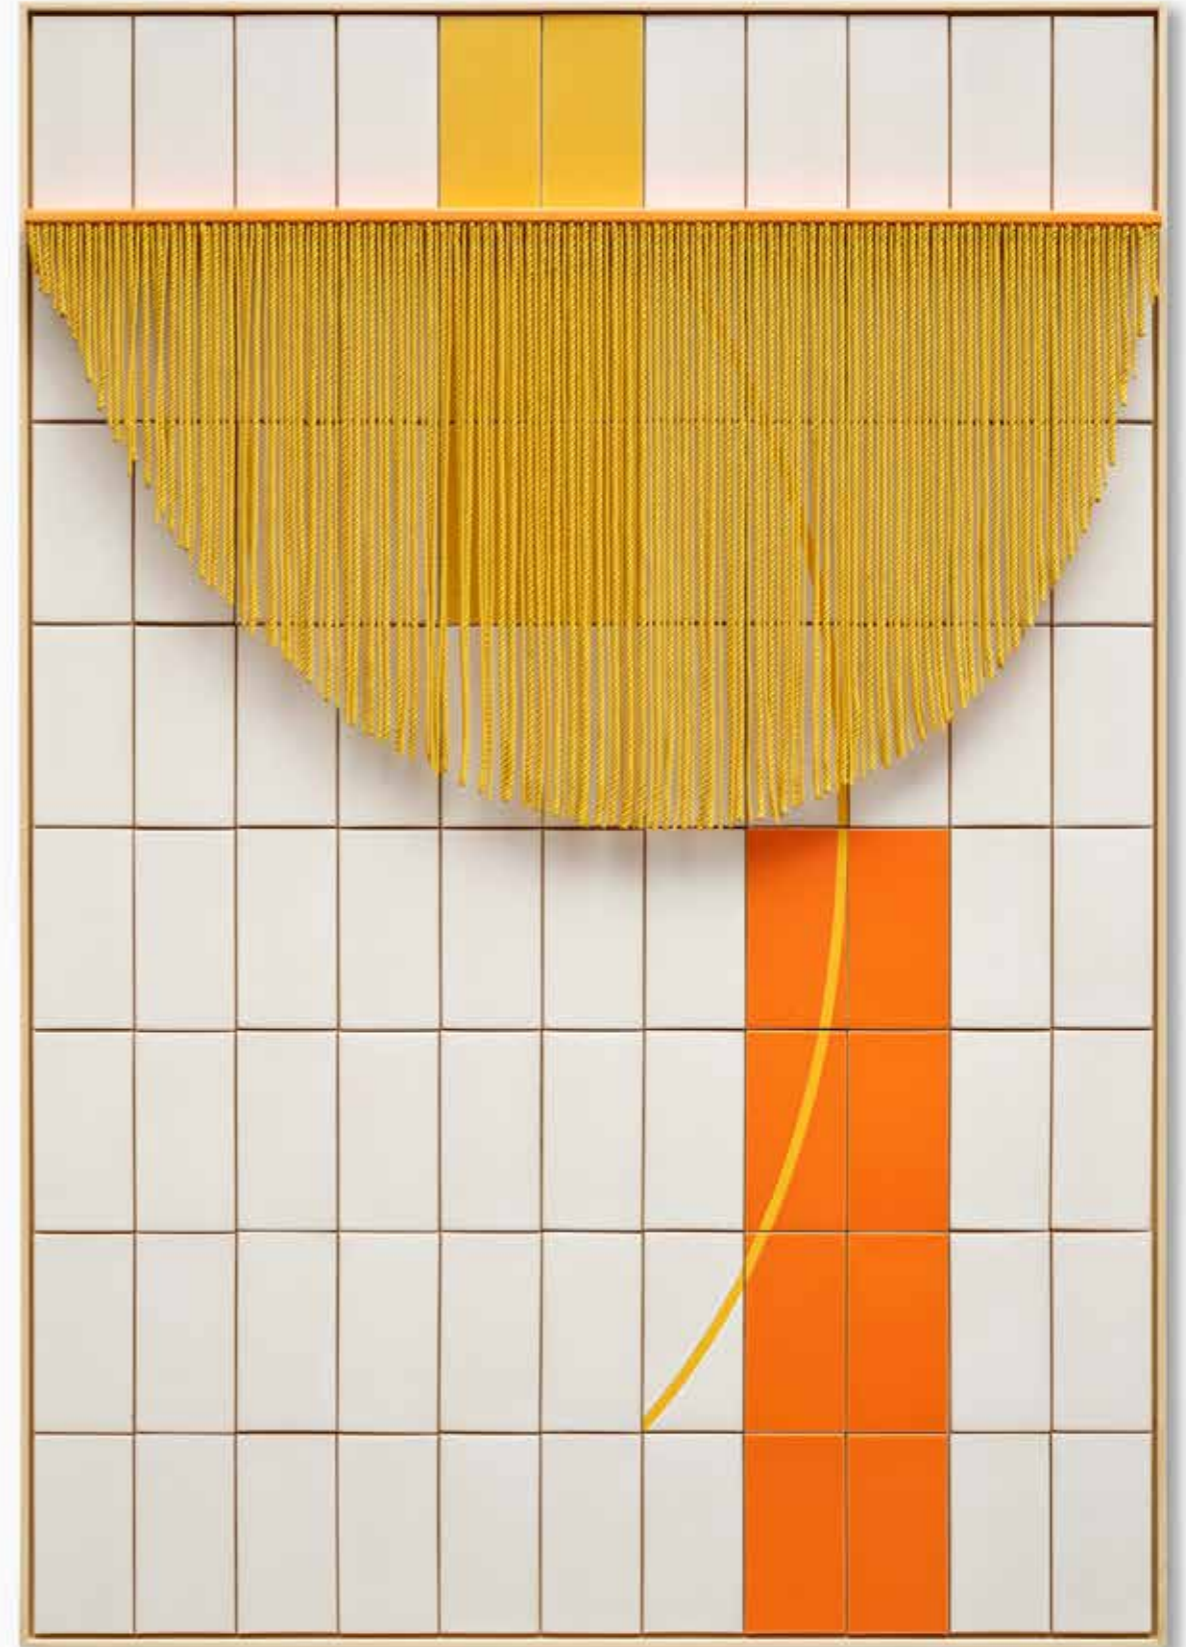

WATCH TO LEARN MORE

Kapwani Kiwanga
Orb, 2023

Hand-made ceramic tiles, acrylic paint, rope, metal profile and wood frame
Work: 165 x 115 x 10 cm (65 x 45.3 x 3.9 in.)
Edition of 3

EUR 65,000
Quoted prices are exclusive of taxes,
customs duties and shipping costs.