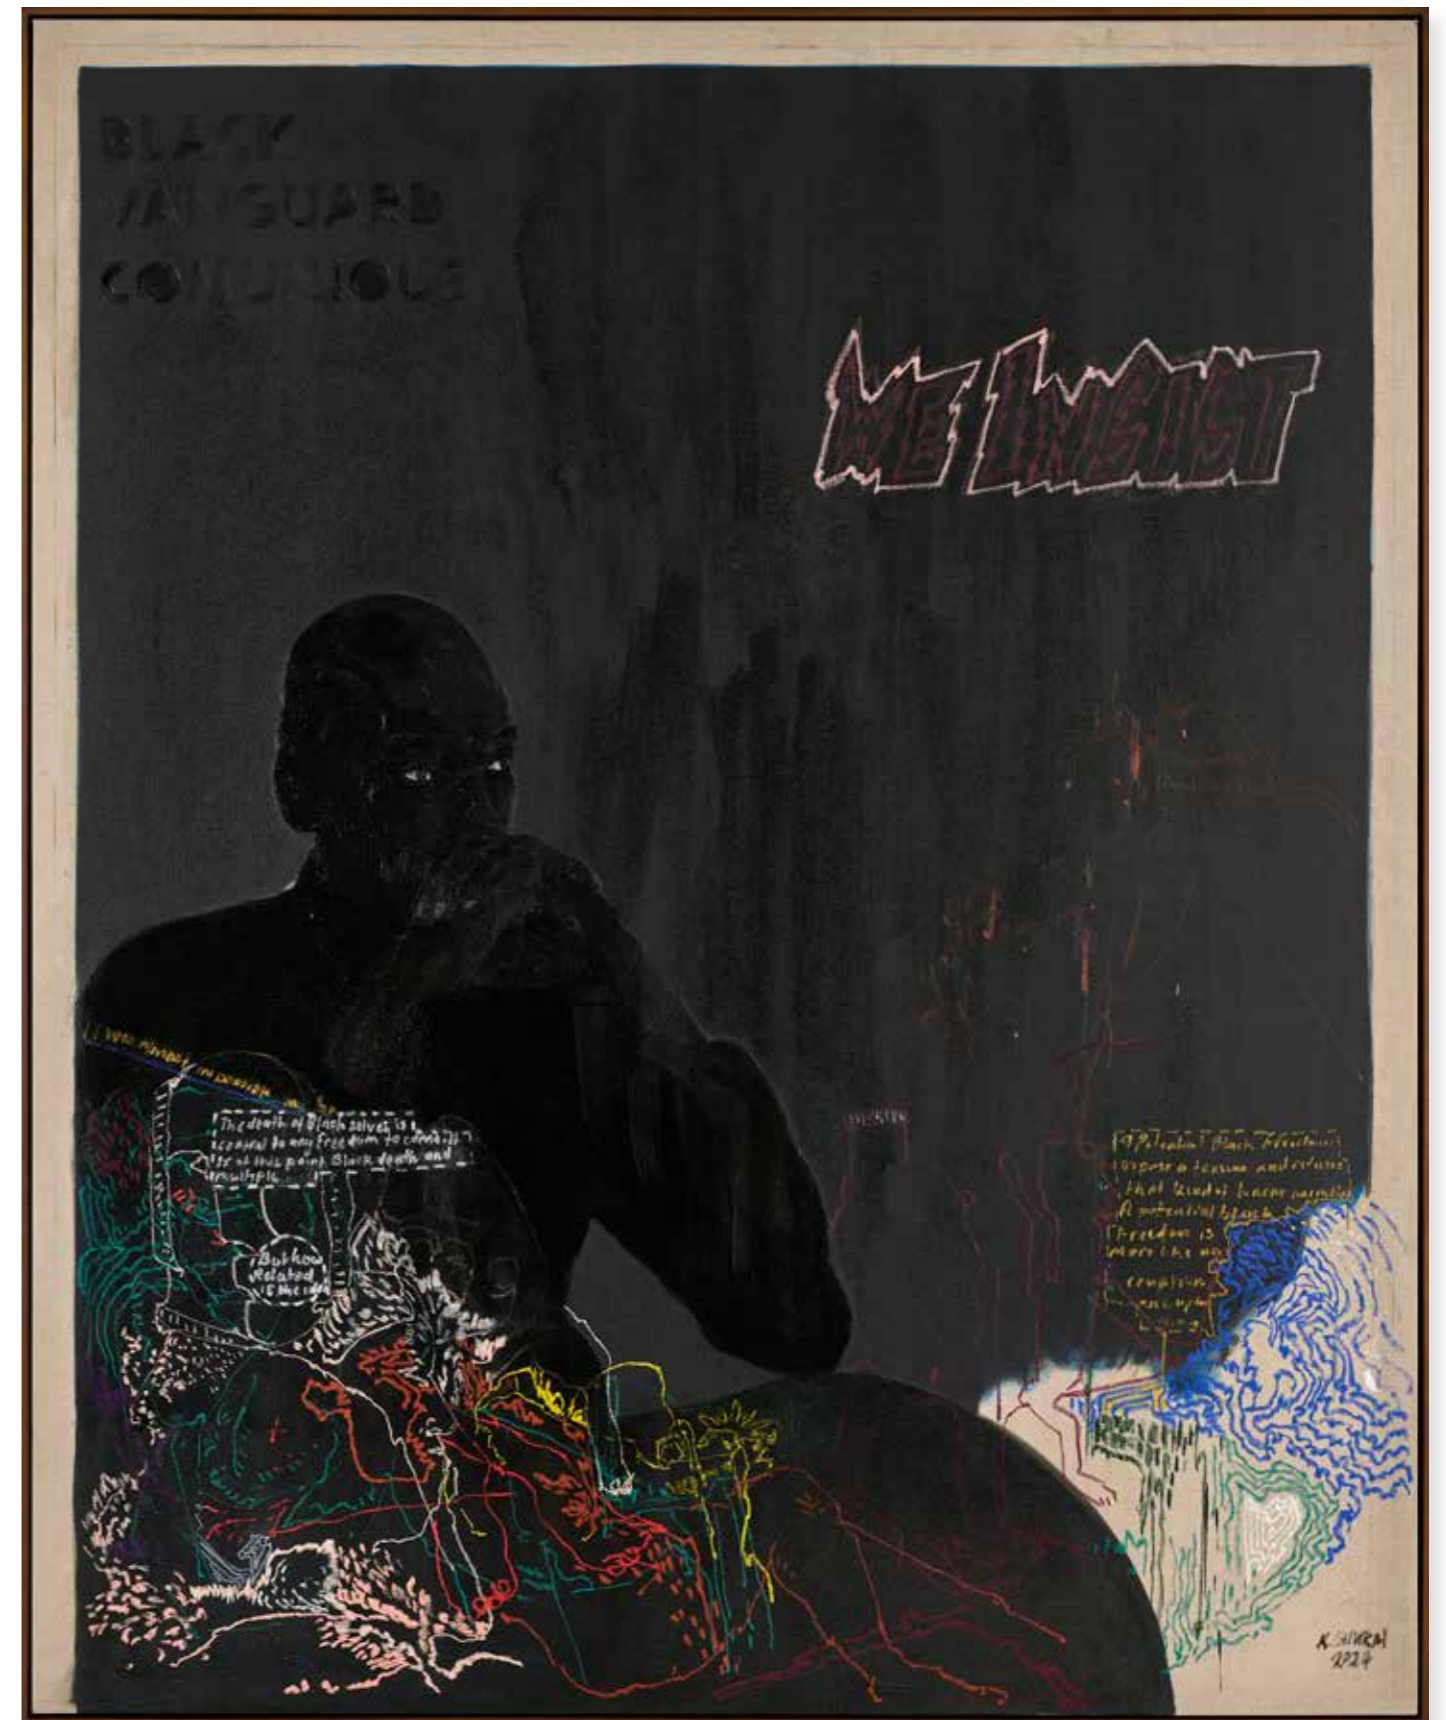

An abstract painting featuring a grid of bold, primary and secondary colors. A prominent vertical purple stripe runs down the left side. A thick yellow horizontal band is at the top. Below it, a black diagonal line cuts across a yellow and red area. The bottom section is divided into green and brown horizontal bands. The overall style is reminiscent of Piet Mondrian's De Stijl movement.

GOODMAN GALLERY

ART BASEL

STAND P11
13 – 16 JUNE 2024

WATCH TO LEARN MORE

El Anatsui
Untitled II, 2023

Aluminum, copper wire and nylon string
Work: 363 x 360 cm (142.9 x 141.7 in.)
Unique

USD 2,100,000
Quoted prices are exclusive of taxes,
customs duties and shipping costs.

Kudzanai Chiurai
Black Vanguard Comunique 4, 2024

Oil paint and oil pastels on canvas
Work: 220 x 180 x 5 cm (86.6 x 70.9 x 2 in.)
Unique

USD 150,000
Quoted prices are exclusive of taxes,
customs duties and shipping costs.