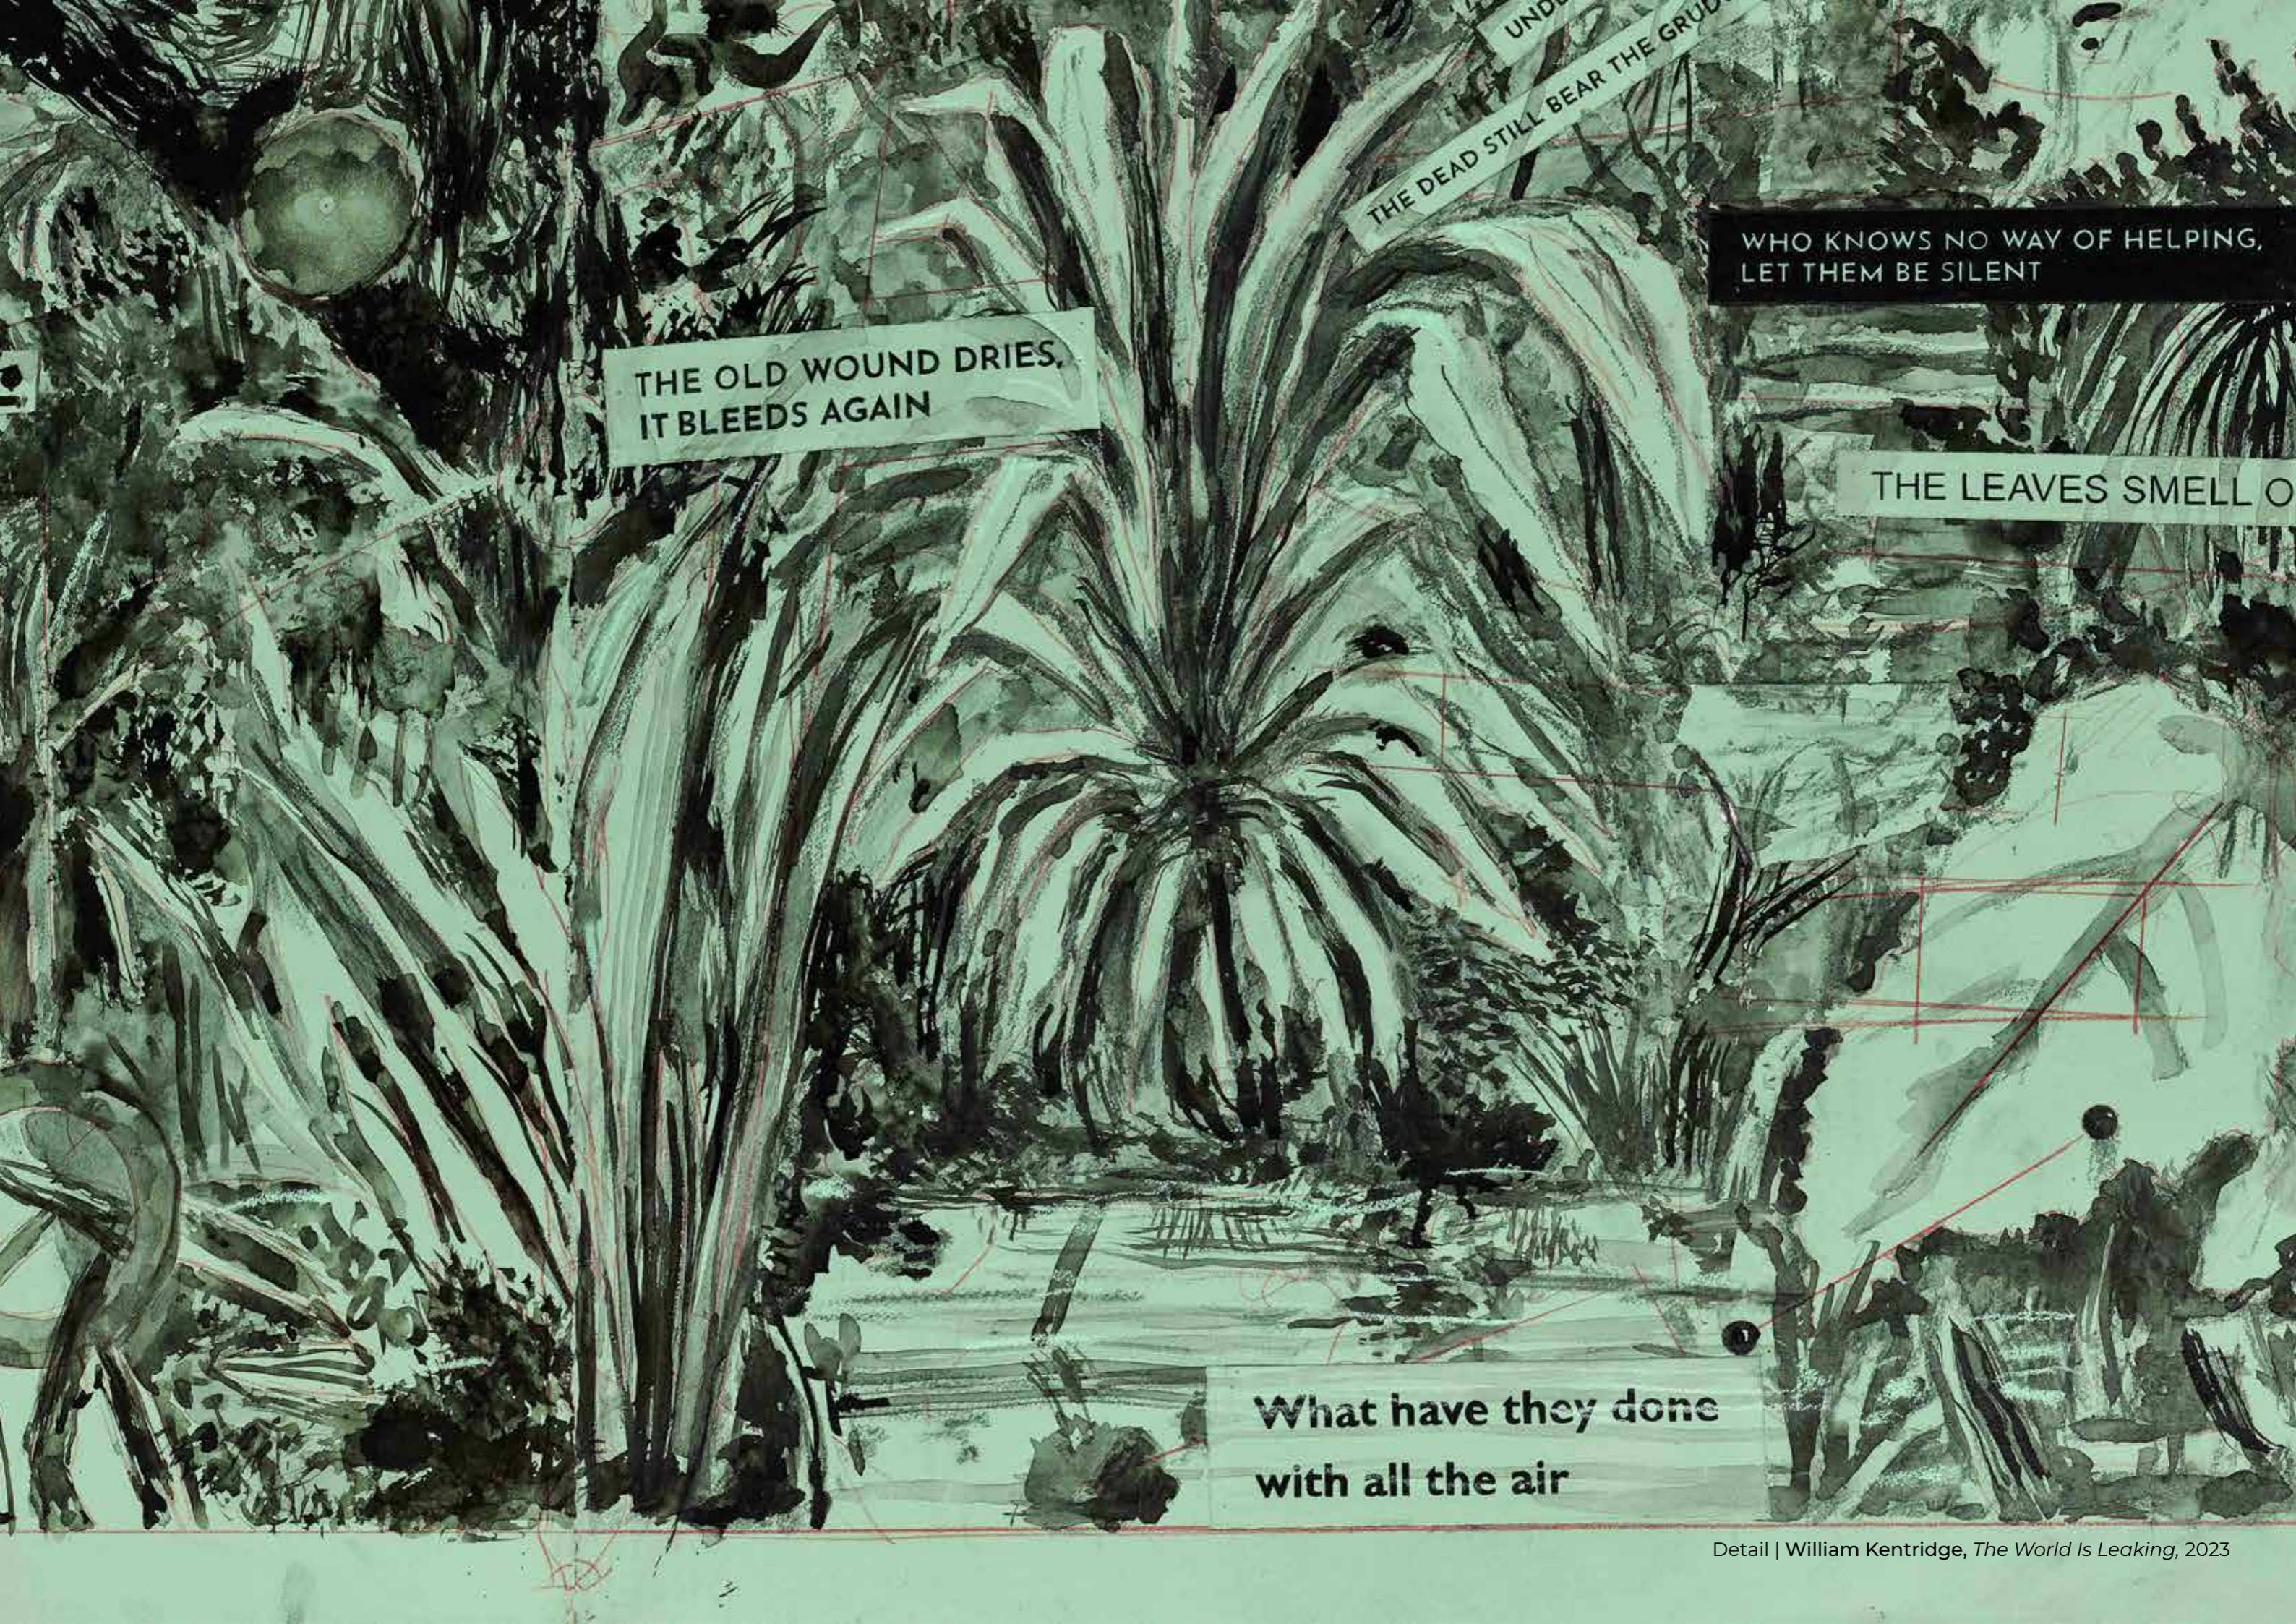

THE OLD WOUND DRIES,
IT BLEEDS AGAIN

UNDE
THE DEAD STILL BEAR THE GRU

WHO KNOWS NO WAY OF HELPING,
LET THEM BE SILENT

THE LEAVES SMELL O

What have they done
with all the air