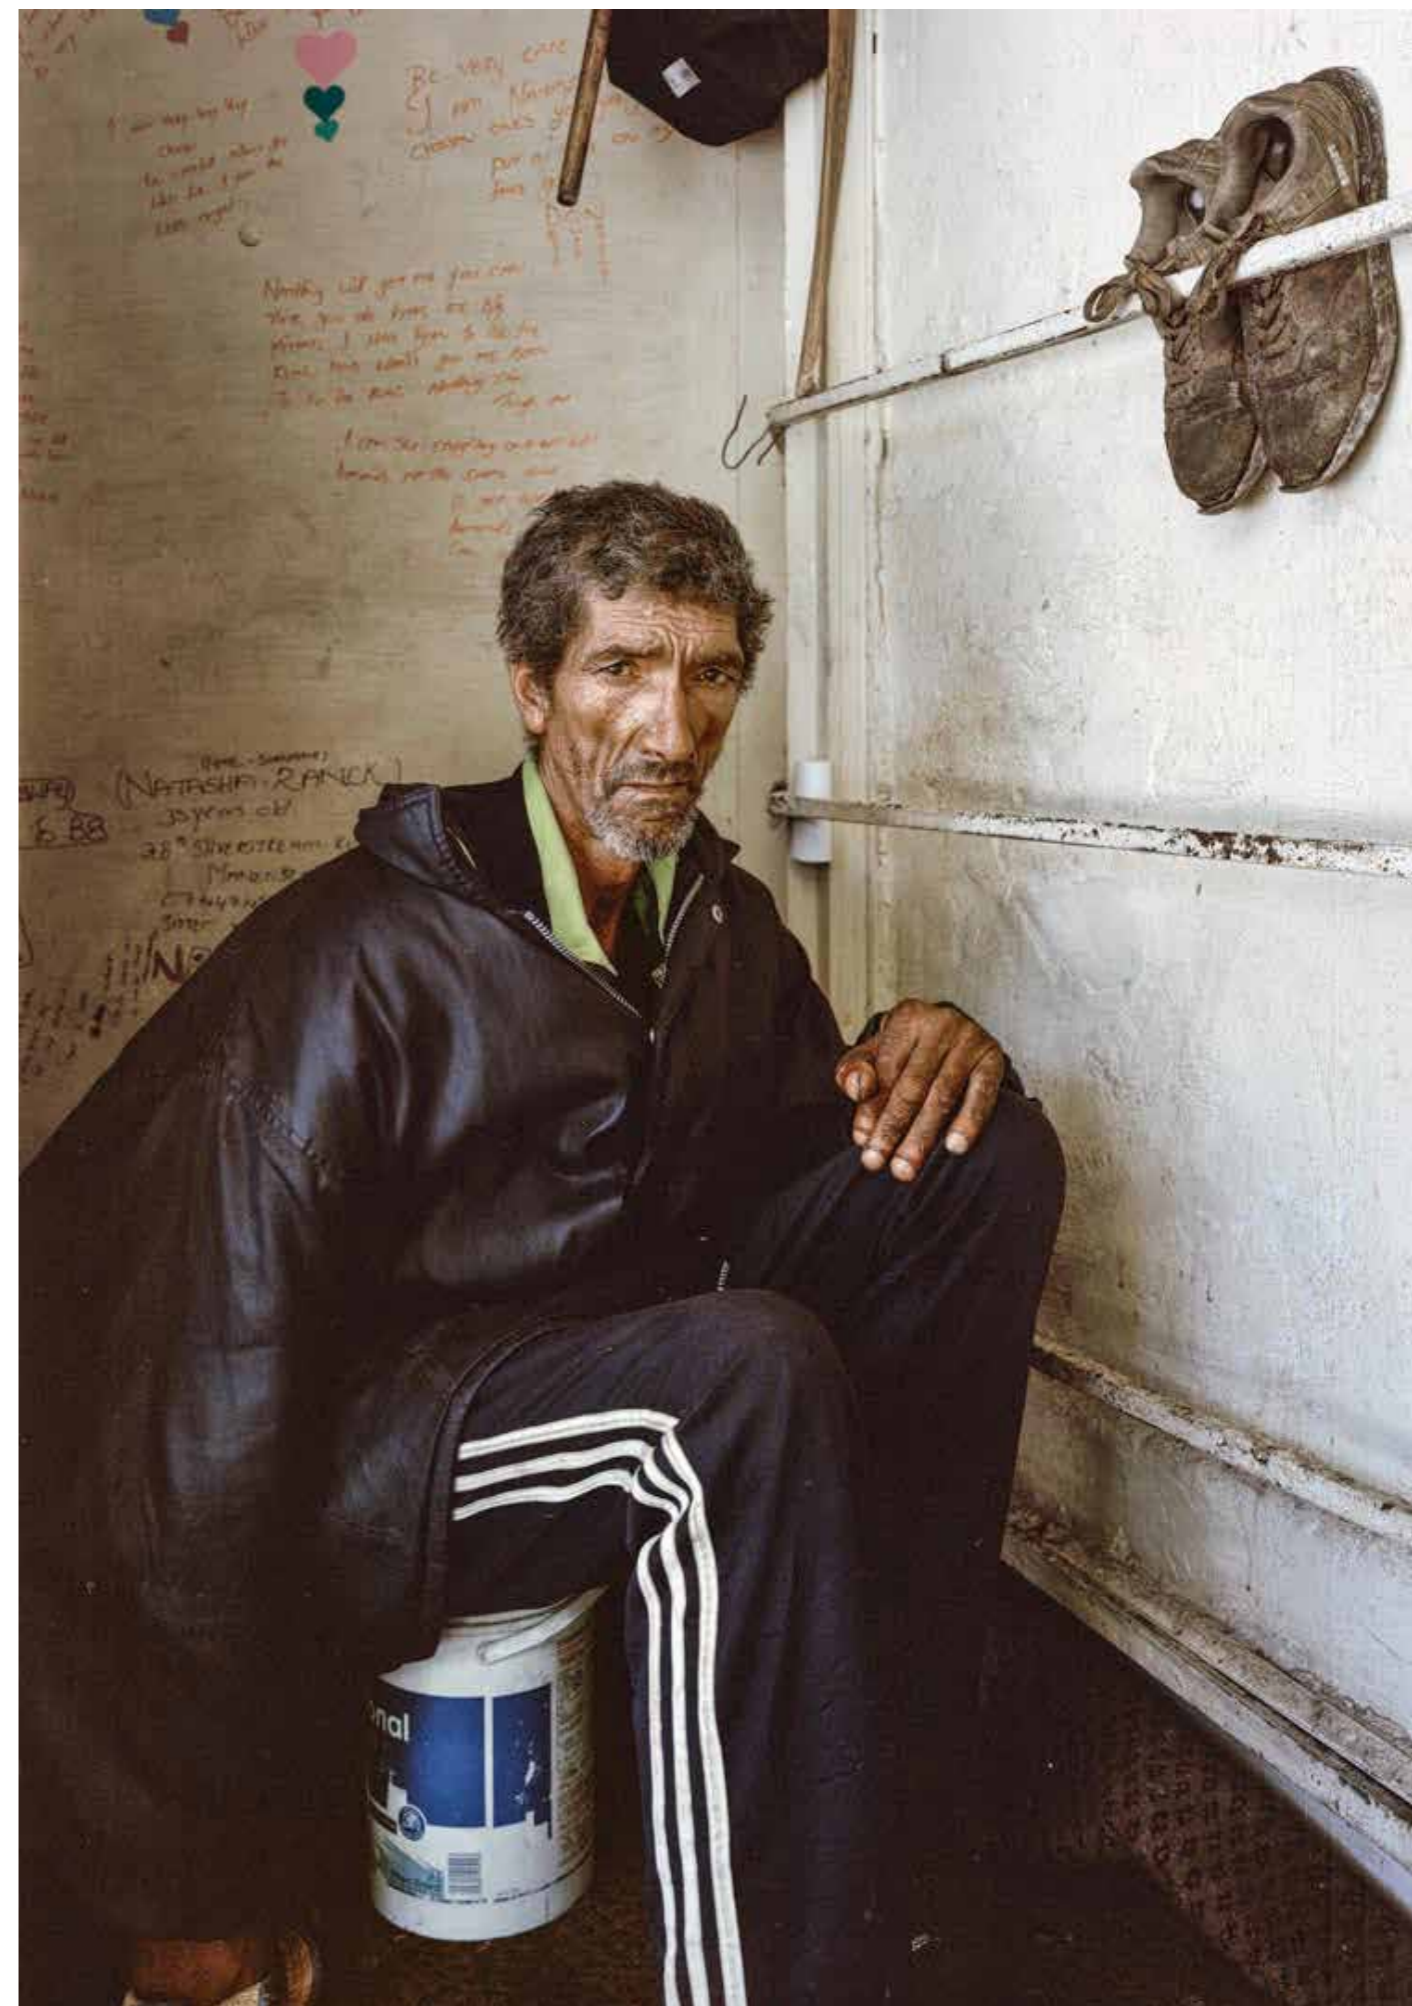

Mikhael Subotzky
Hermanus at Mariam's Kitchen, 2023

Archival ink on arya paper
Paper: 187 x 138.5 cm (73.6 x 54.5 in.)
Edition of 5

USD 15,000
Quoted prices are exclusive of taxes,
customs duties and shipping costs.