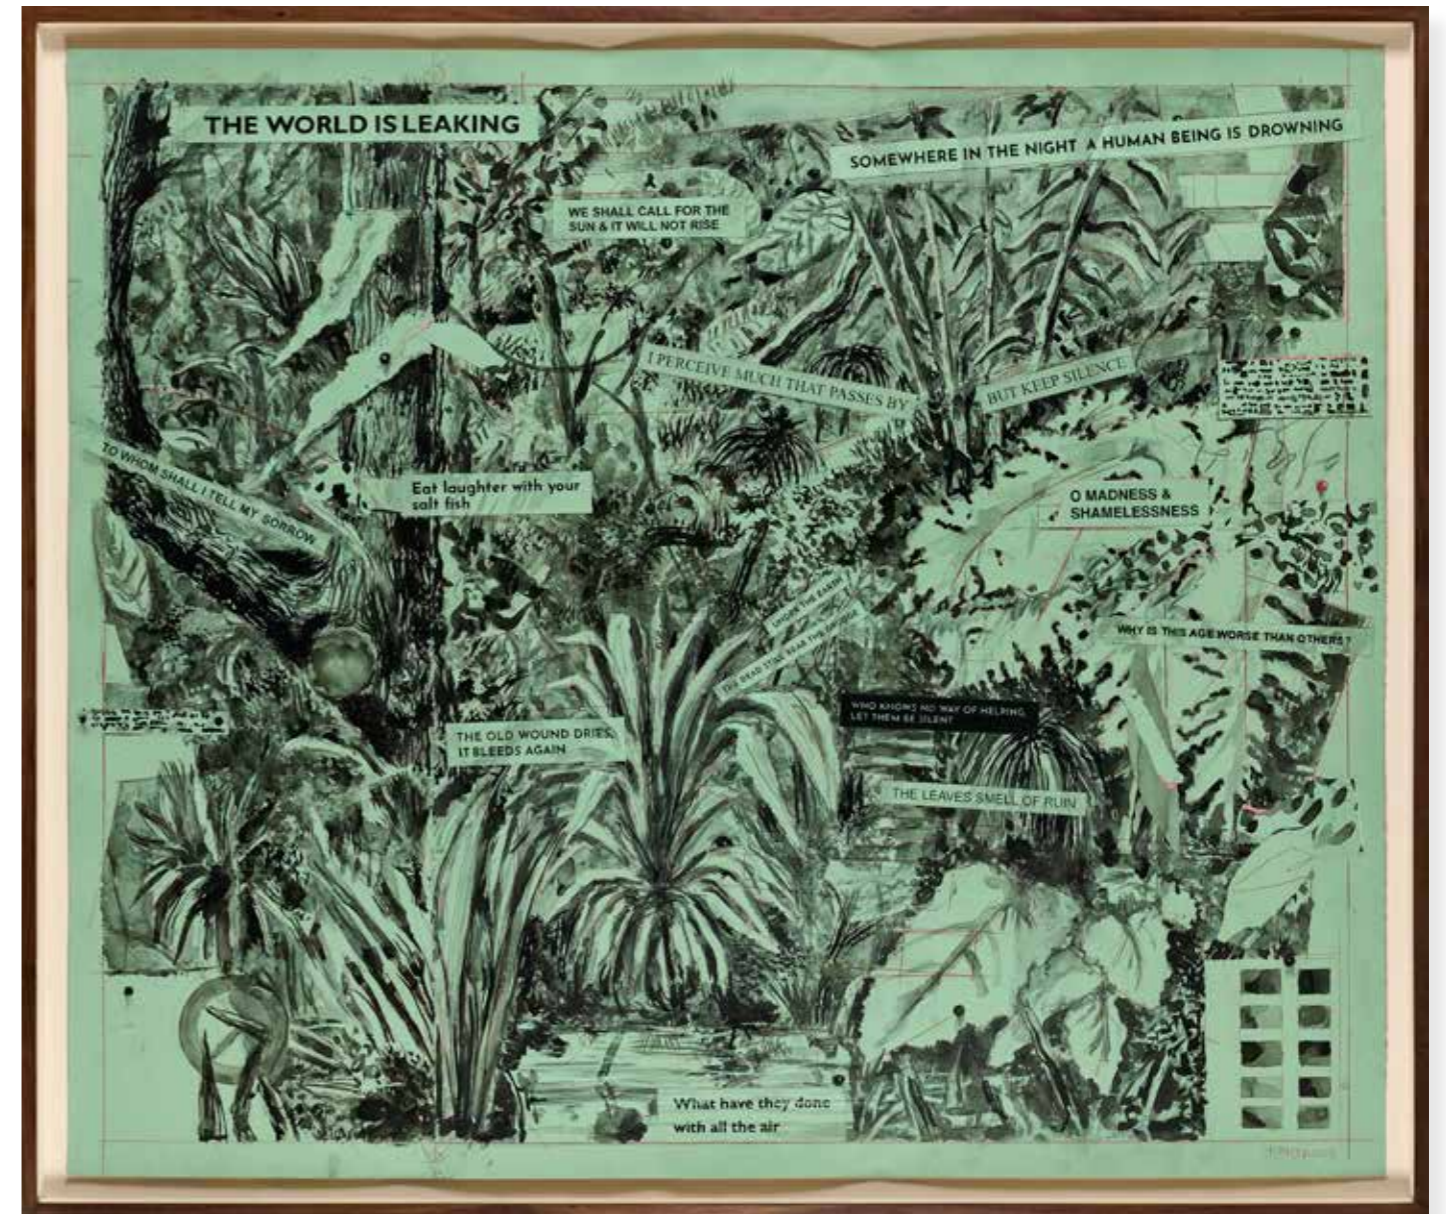

WATCH TO LEARN MORE

William Kentridge
The World Is Leaking, 2023

Paint, indian ink, charcoal and coloured pencil on paper
Work: 152 x 177.5 cm (59.8 x 69.9 in.)
Frame: 162 x 188 x 5.5 cm (63.8 x 74 x 2.2 in.)
Unique

USD 600,000
Quoted prices are exclusive of taxes,
customs duties and shipping costs.