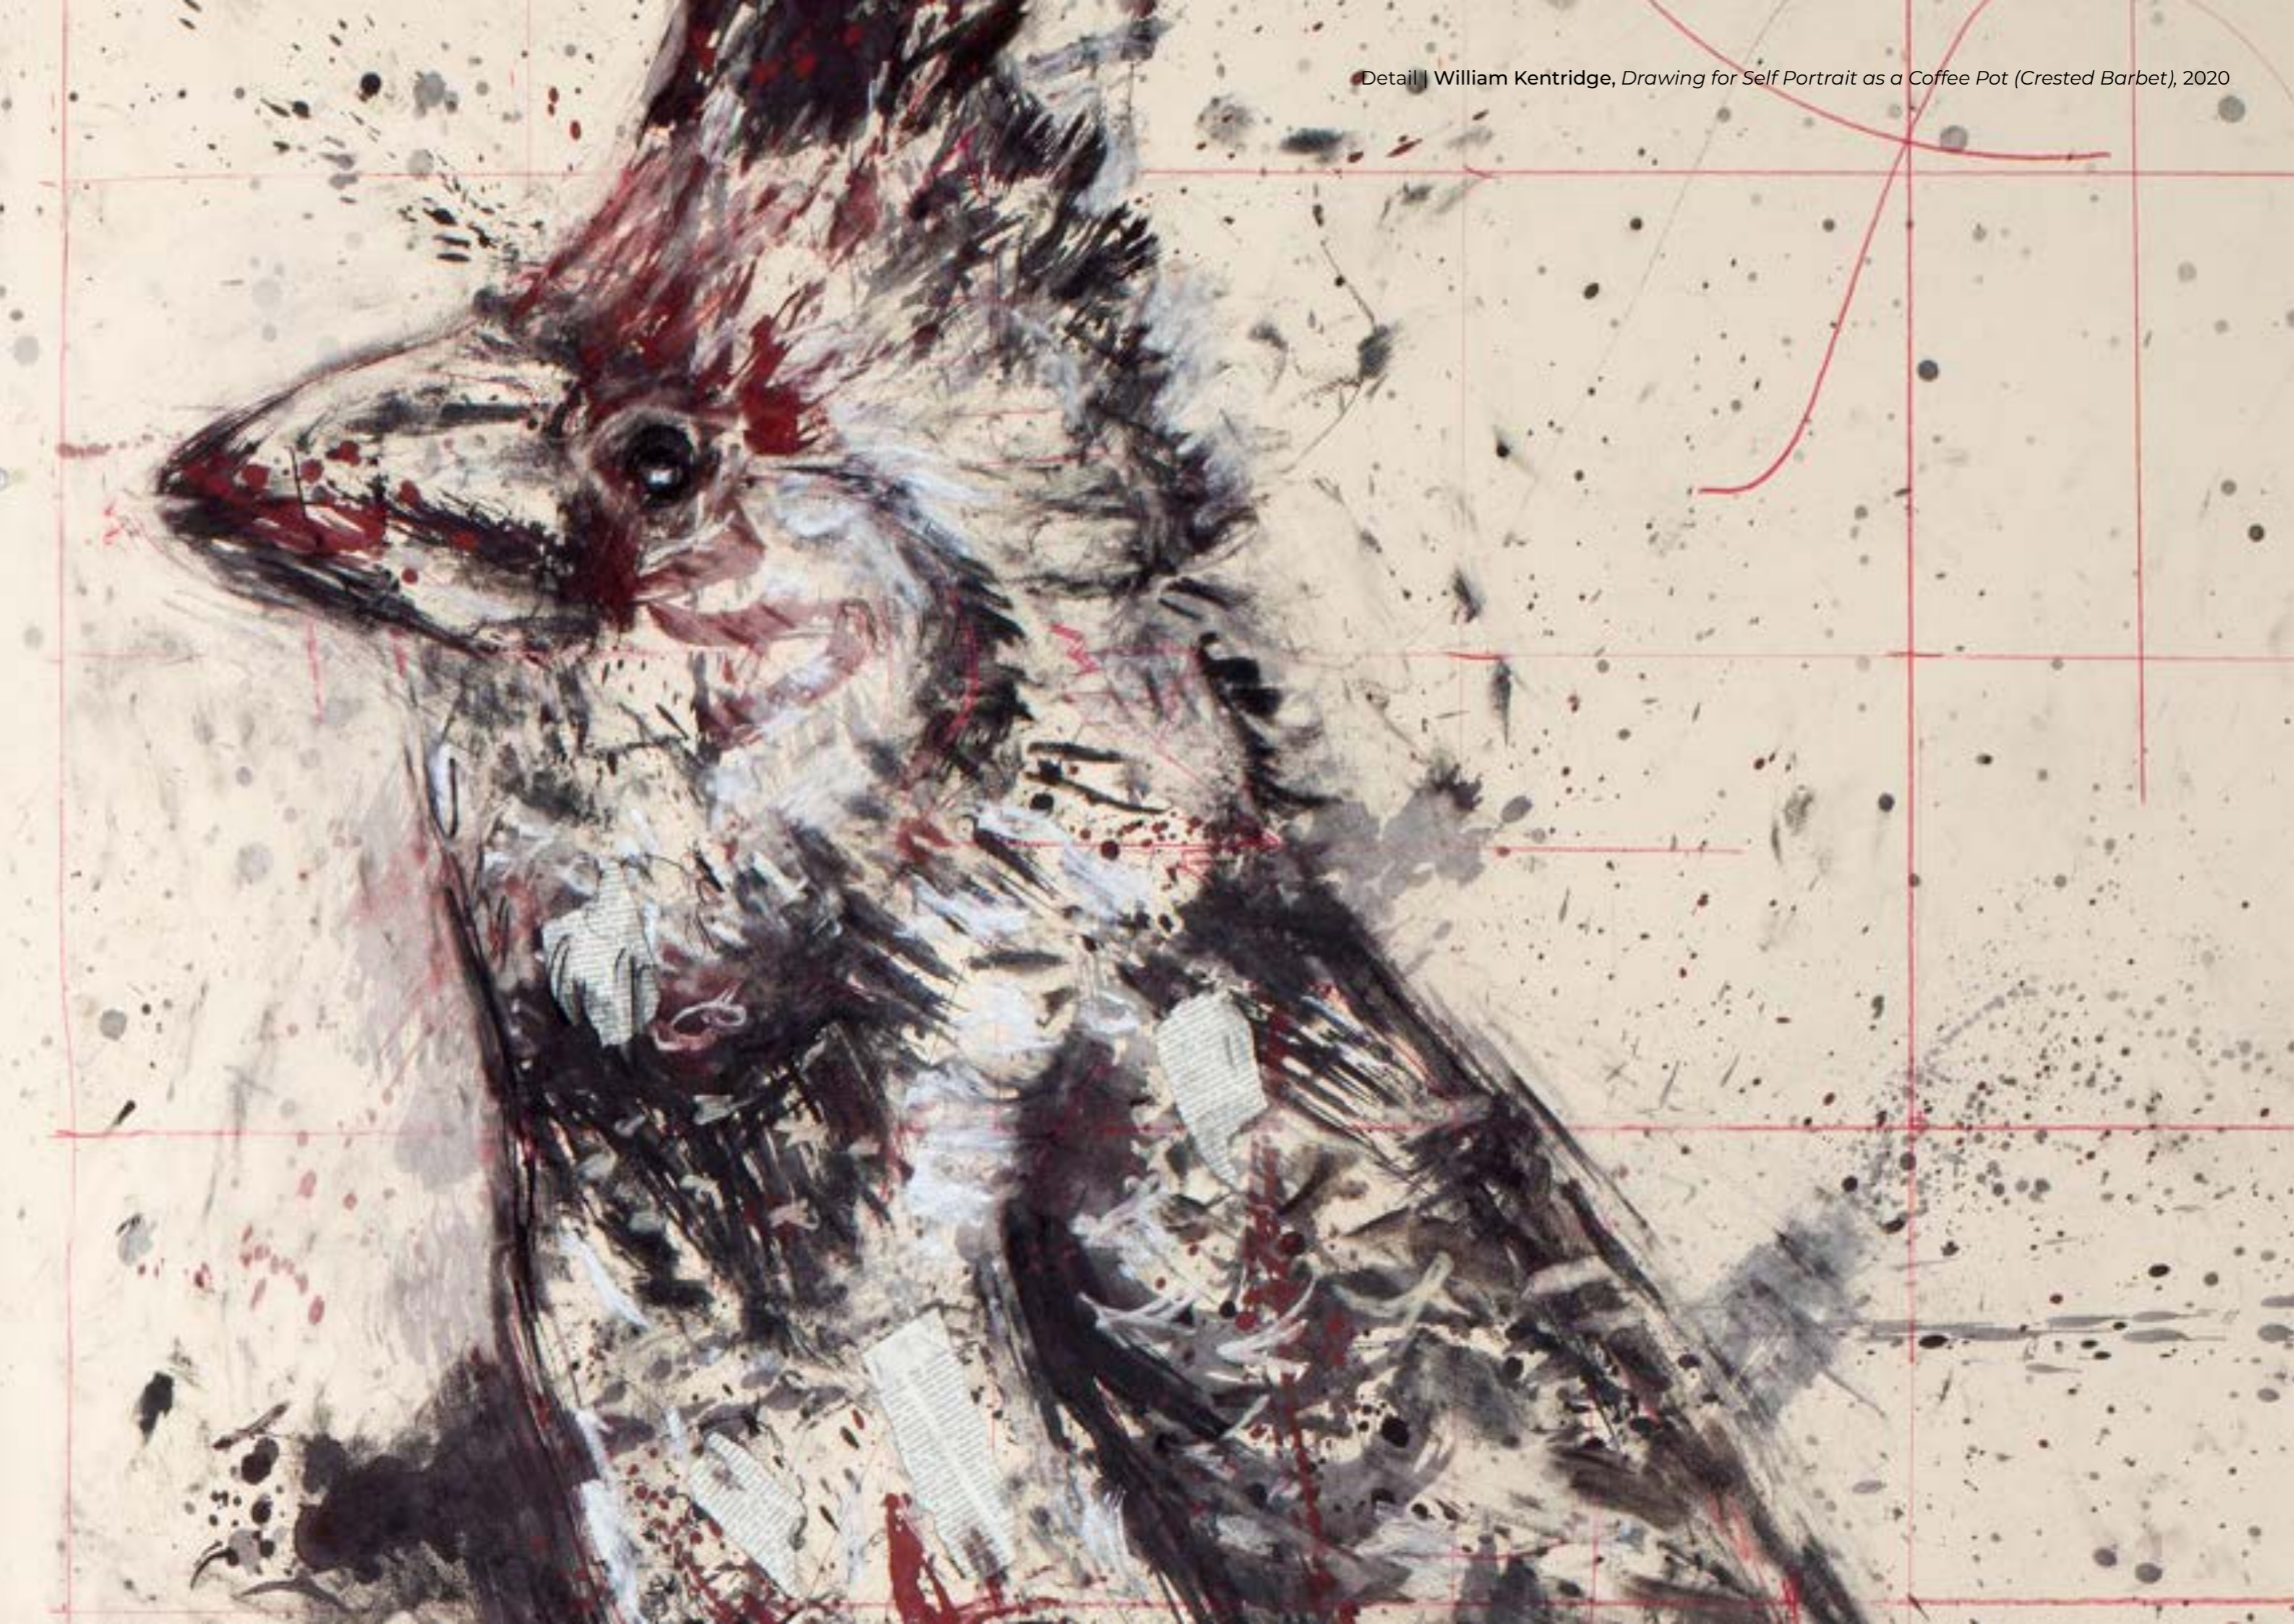

Charcoal, pigment, pastel and pencil on paper.

Work: 220 x 120 cm (86.6 x 47.2 in.)

Unique

USD 450,000

Quoted prices are exclusive of taxes,
customs duties and shipping costs.

Kapwani Kiwanga
Tools, 2023
Embroidered fabric
Work: 122 x 122 cm (48 x 48 in.)
Unique