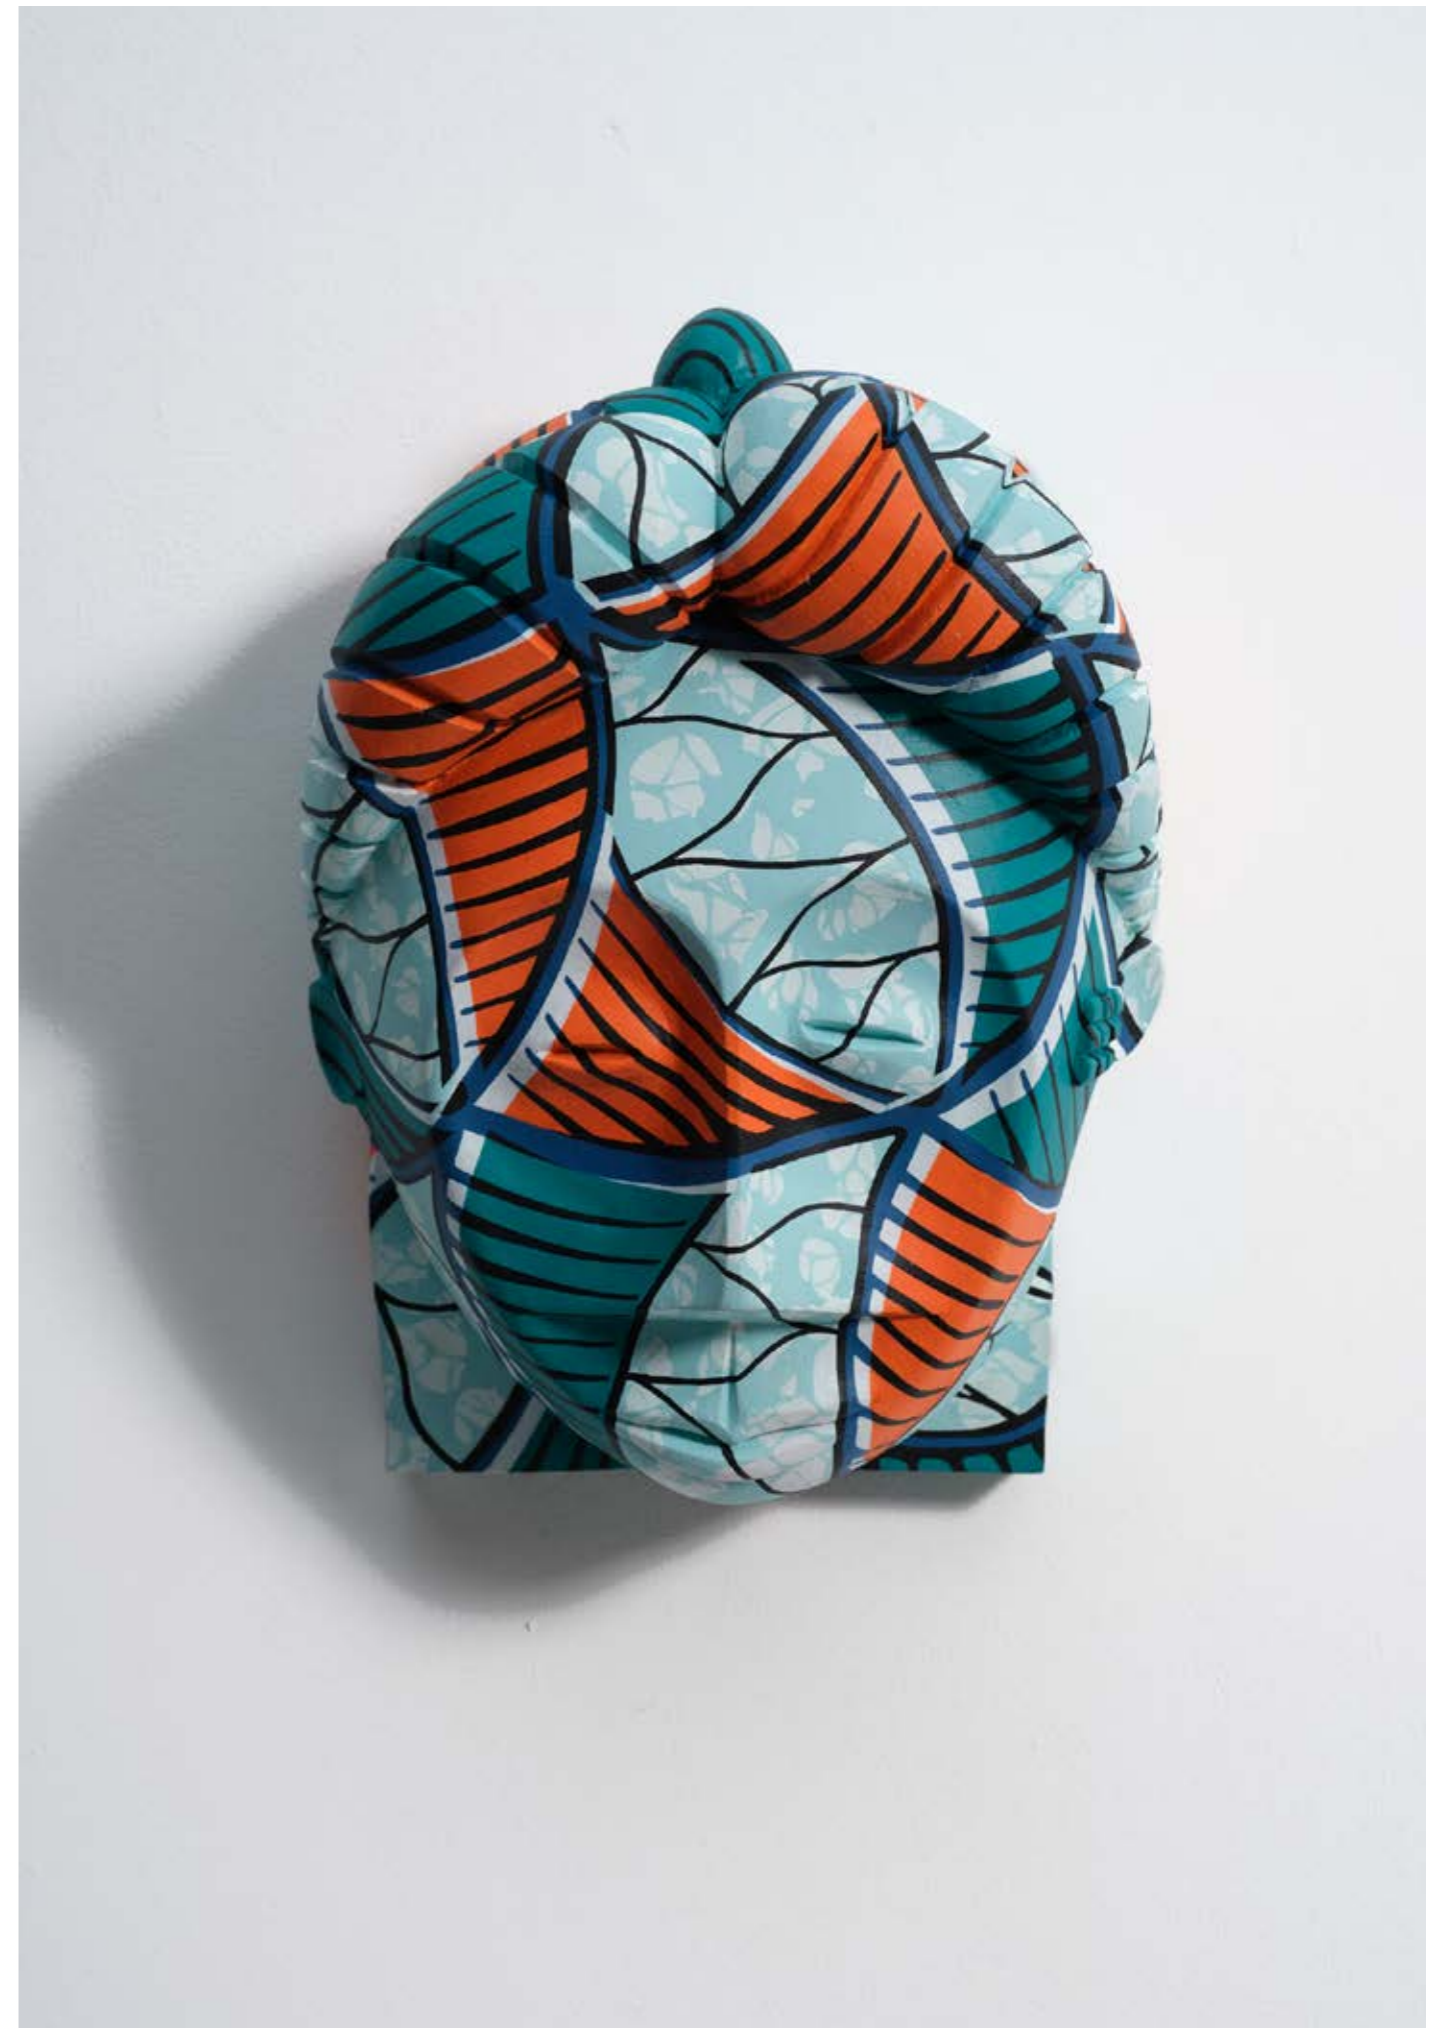

Cassi Namoda
A wistful hunter in Vamizi, 2024
Acrylic on Canvas
Work: 76.2 x 101.6 cm (30 x 40 in.)
Unique

USD 34,000
Quoted prices are exclusive of taxes,
customs duties and shipping costs.

Shirin Neshat
Offerings (SN376), 2019
Silver gelatin print and ink
Work: 76.2 x 61 cm (30 x 24 in.)
Edition of 5

Work: 277 x 70 x 66 cm (109.1 x 27.6 x 26 in.)

Unique

GBP 200,000

Quoted prices are exclusive of taxes,
customs duties and shipping costs.

[WATCH TO LEARN MORE](#)

Yinka Shonibare CBE RA

Hybrid Mask (Shira-Punu), 2022

Hand painted wooden mask

Work: 36 x 24 x 18 cm (14.2 x 9.4 x 7.1 in.)

Unique

GBP 60,000

Quoted prices are exclusive of taxes,
customs duties and shipping costs.

Detail | Yinka Shonibare CBE RA, *Hybrid Mask (Shira-Punu)*, 2022