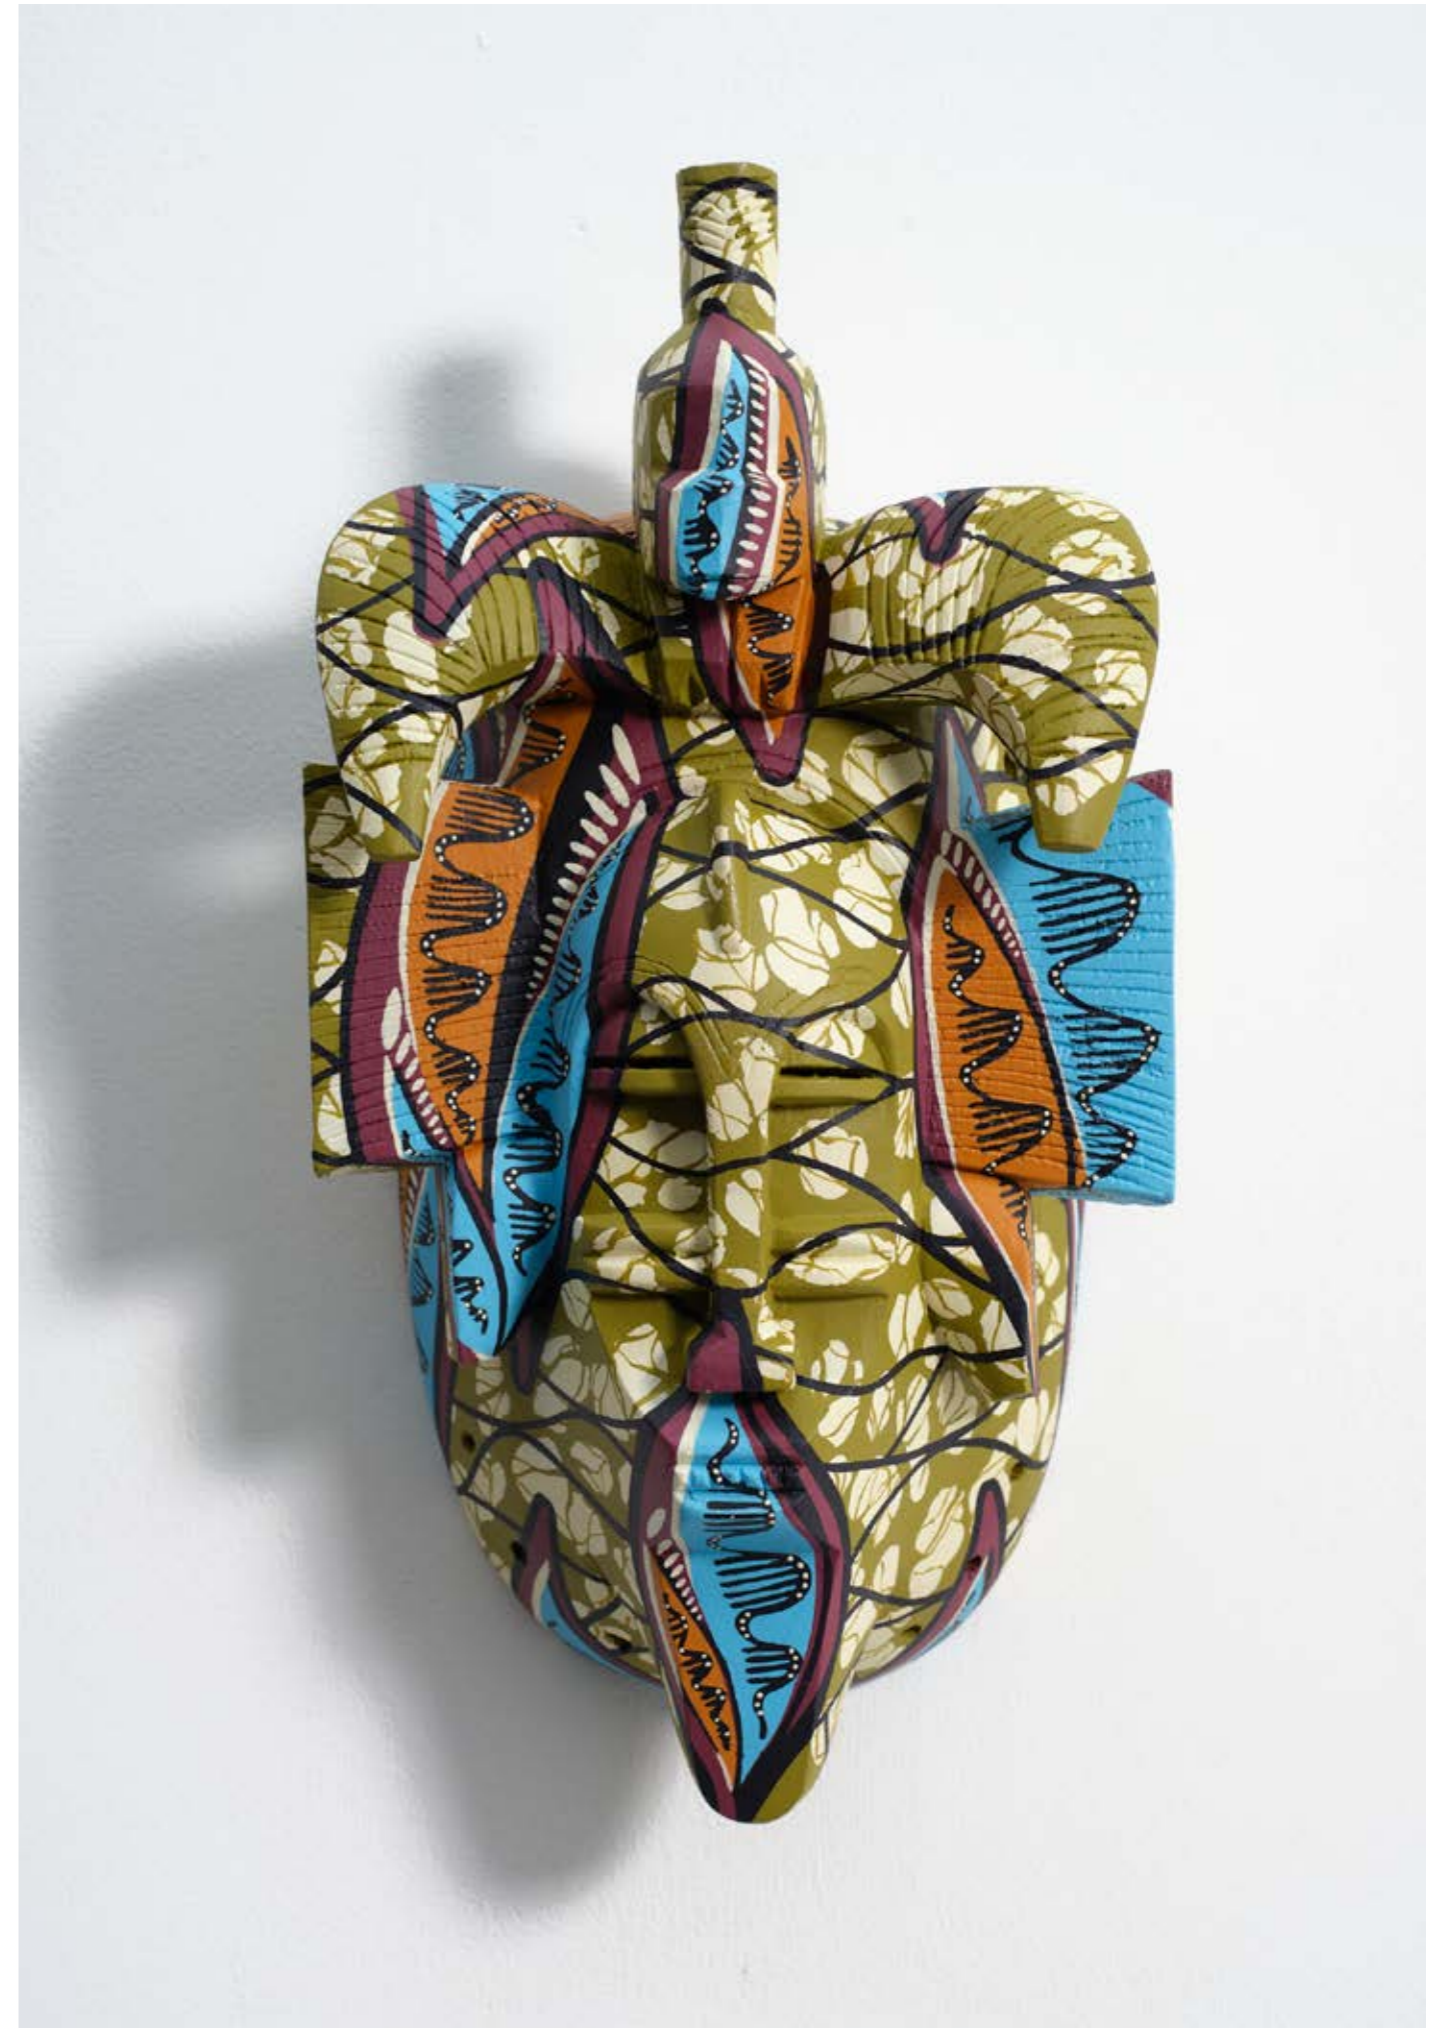

[WATCH TO LEARN MORE](#)

El Anatsui
Untitled II, 2023
Aluminum, copper wire and nylon string
Work: 270 x 340 cm (106.3 x 133.9 in.)
Unique

USD 2,100,000
Quoted prices are exclusive of taxes,
customs duties and shipping costs.

Hand painted wooden mask

Work: 36 x 24 x 18 cm (14.2 x 9.4 x 7.1 in.)

Unique

GBP 60,000

Quoted prices are exclusive of taxes,
customs duties and shipping costs.

Detail | Yinka Shonibare CBE RA, *Hybrid Mask (Shira-Punu)*, 2022

[WATCH TO LEARN MORE](#)

Yinka Shonibare CBE RA
Hybrid Mask (Senufo), 2022
Hand painted wooden mask
Work: 37 x 19.5 x 12.5 cm (14.6 x 7.7 x 4.9 in.)
Unique

GBP 45,000
Quoted prices are exclusive of taxes,
customs duties and shipping costs.