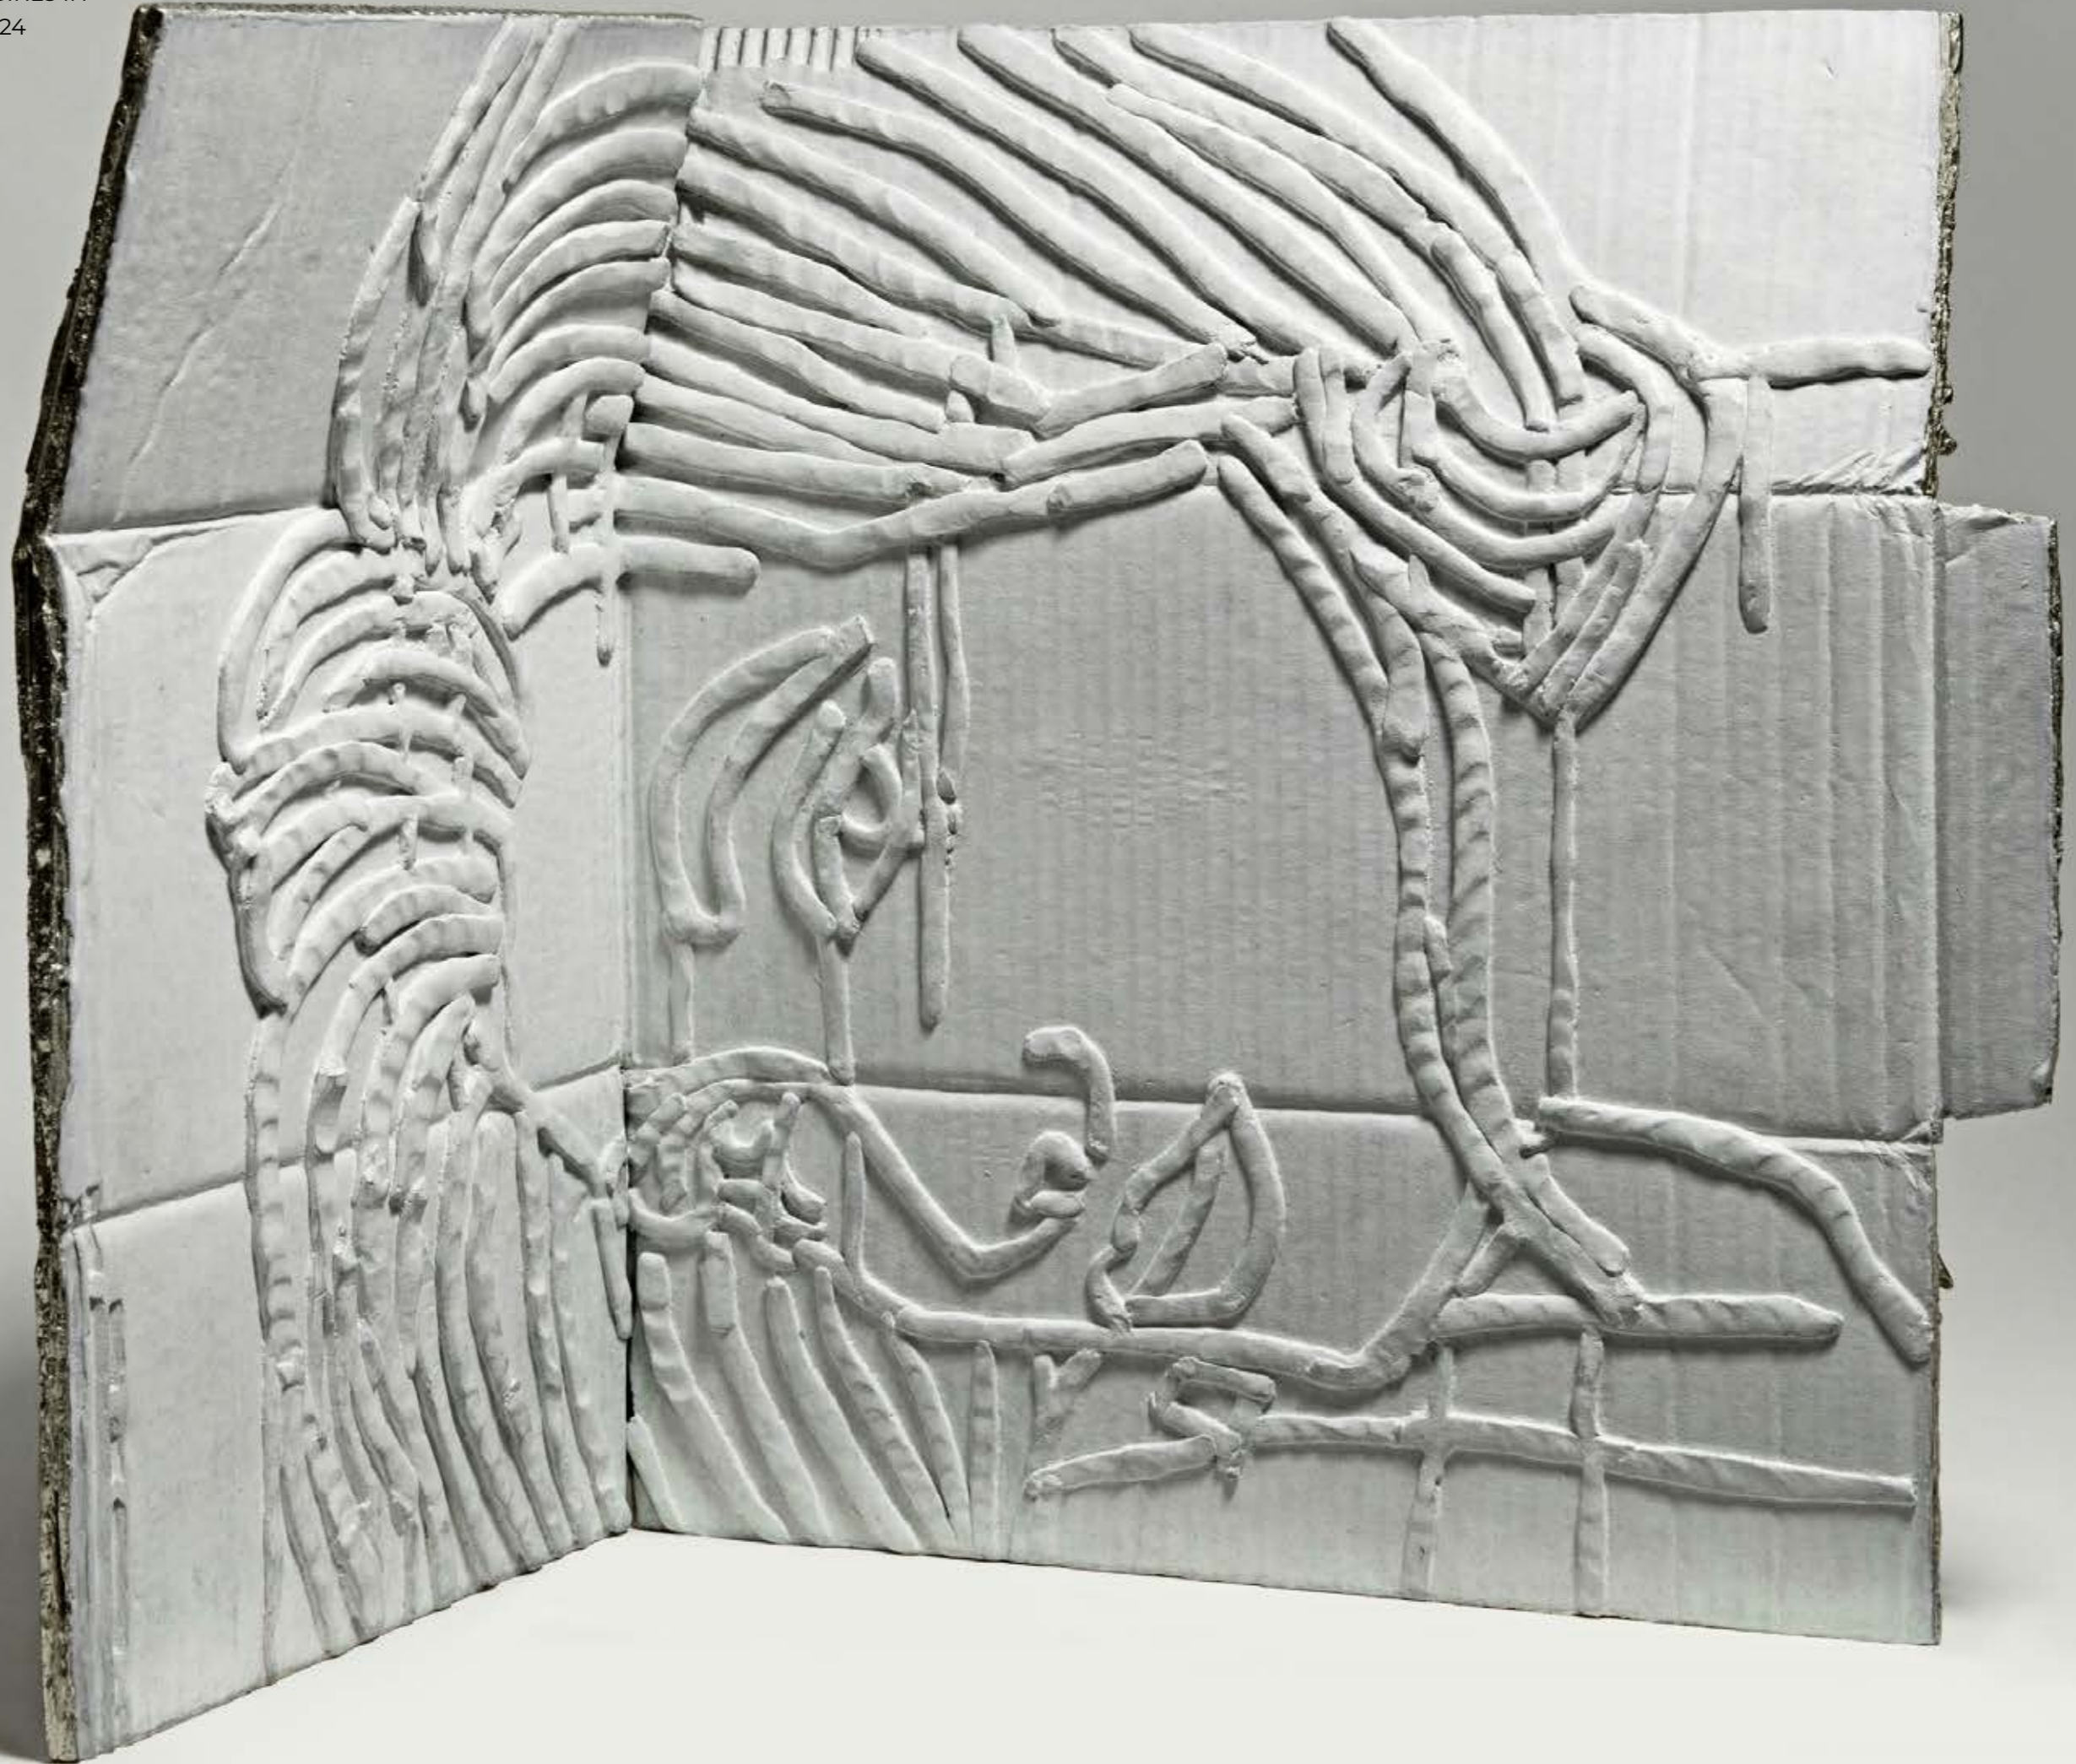

Detail | Ghada Amer, *GIRLS IN
WHITE AND GOLD*, 2024