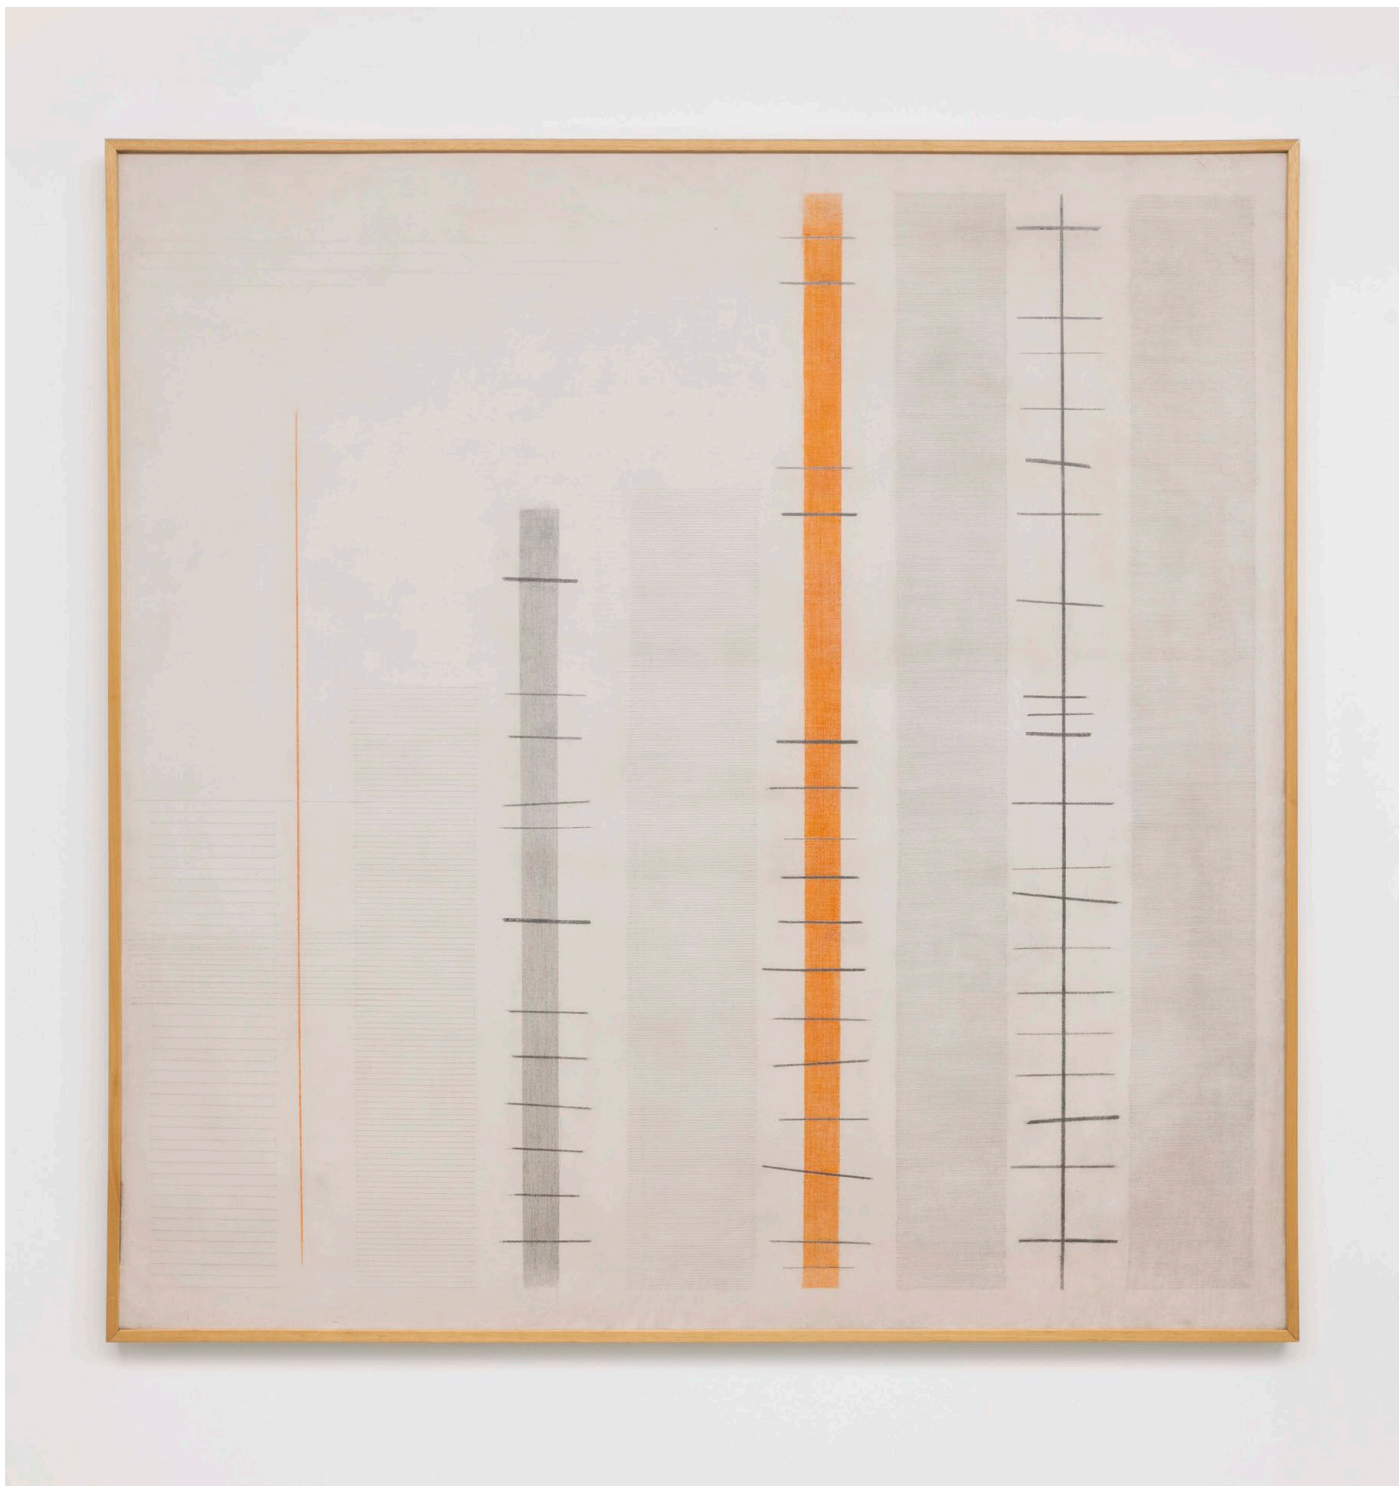

Pae White

*Lost Stems*

2025

automotive paint and paperclay on wood panel

142,2 x 142,2 x 10,2 cm / 56 x 56 x 4 in

USD 70,000 + TAX

PWHI-1475

Pae White

*Her Goldness*

2025

automotive paint and paperclay on wood panel

122 x 122 x 10,2 cm / 48 x 48 x 4 in

USD 60,000 + TAX

PWHI-1476

Andrea Bowers

*Chandeliers of Interconnectedness (Soul and soil are not separate; Quote used by permission of Terry Tempest Williams)*

2022

steel, neon lights

170 x 138 x 110 cm / 67 x 54.3 x 43.3 in

USD 120,000 + TAX

ABOW-086

Bice Lazzari

*Misura 31*

1966

tempera on canvas

89 x 100 cm / 35 x 39 in

EUR 110,000 + TAX and resale right

BLAZ-036

Bice Lazzari

*I segni*

1969

tempera and colored pencil on canvas