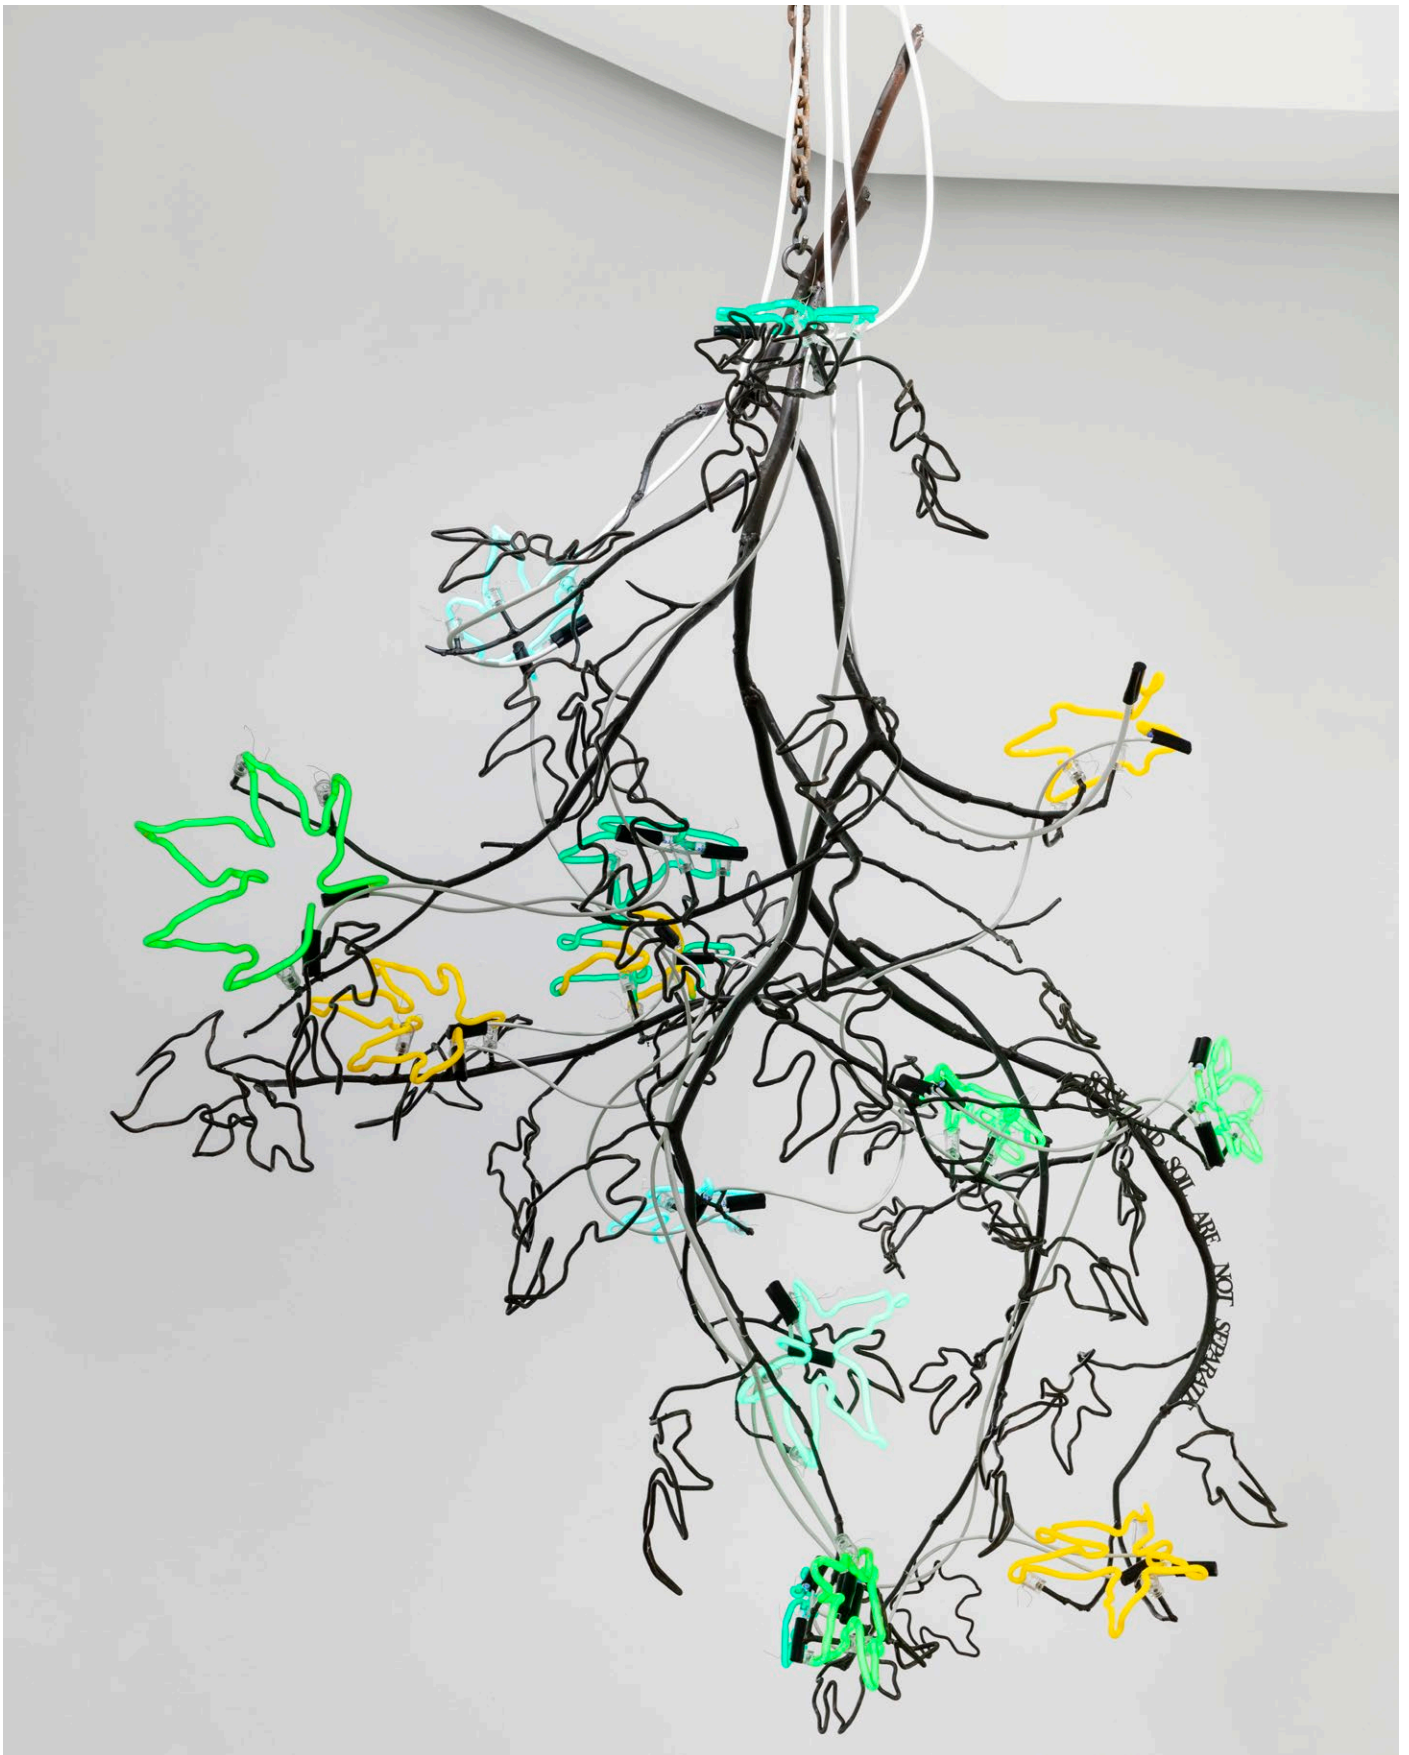

Pae White

*Lost Stems*

2025

automotive paint and paperclay on wood panel

142,2 x 142,2 x 10,2 cm / 56 x 56 x 4 in

USD 70,000 + TAX

PWHI-1475

Pae White

*Her Goldness*

2025

automotive paint and paperclay on wood panel

122 x 122 x 10,2 cm / 48 x 48 x 4 in

USD 60,000 + TAX

PWHI-1476

Andrea Bowers

*Chandeliers of Interconnectedness (Soul and soil are not separate; Quote used by permission of Terry Tempest Williams)*

2022

steel, neon lights

170 x 138 x 110 cm / 67 x 54.3 x 43.3 in

USD 120,000 + TAX

ABOW-086

Bice Lazzari

*Misura 31*

1966

tempera on canvas

89 x 100 cm / 35 x 39 in

EUR 110,000 + TAX and resale right

BLAZ-036

Bice Lazzari

*I segni*

1969

tempera and colored pencil on canvas