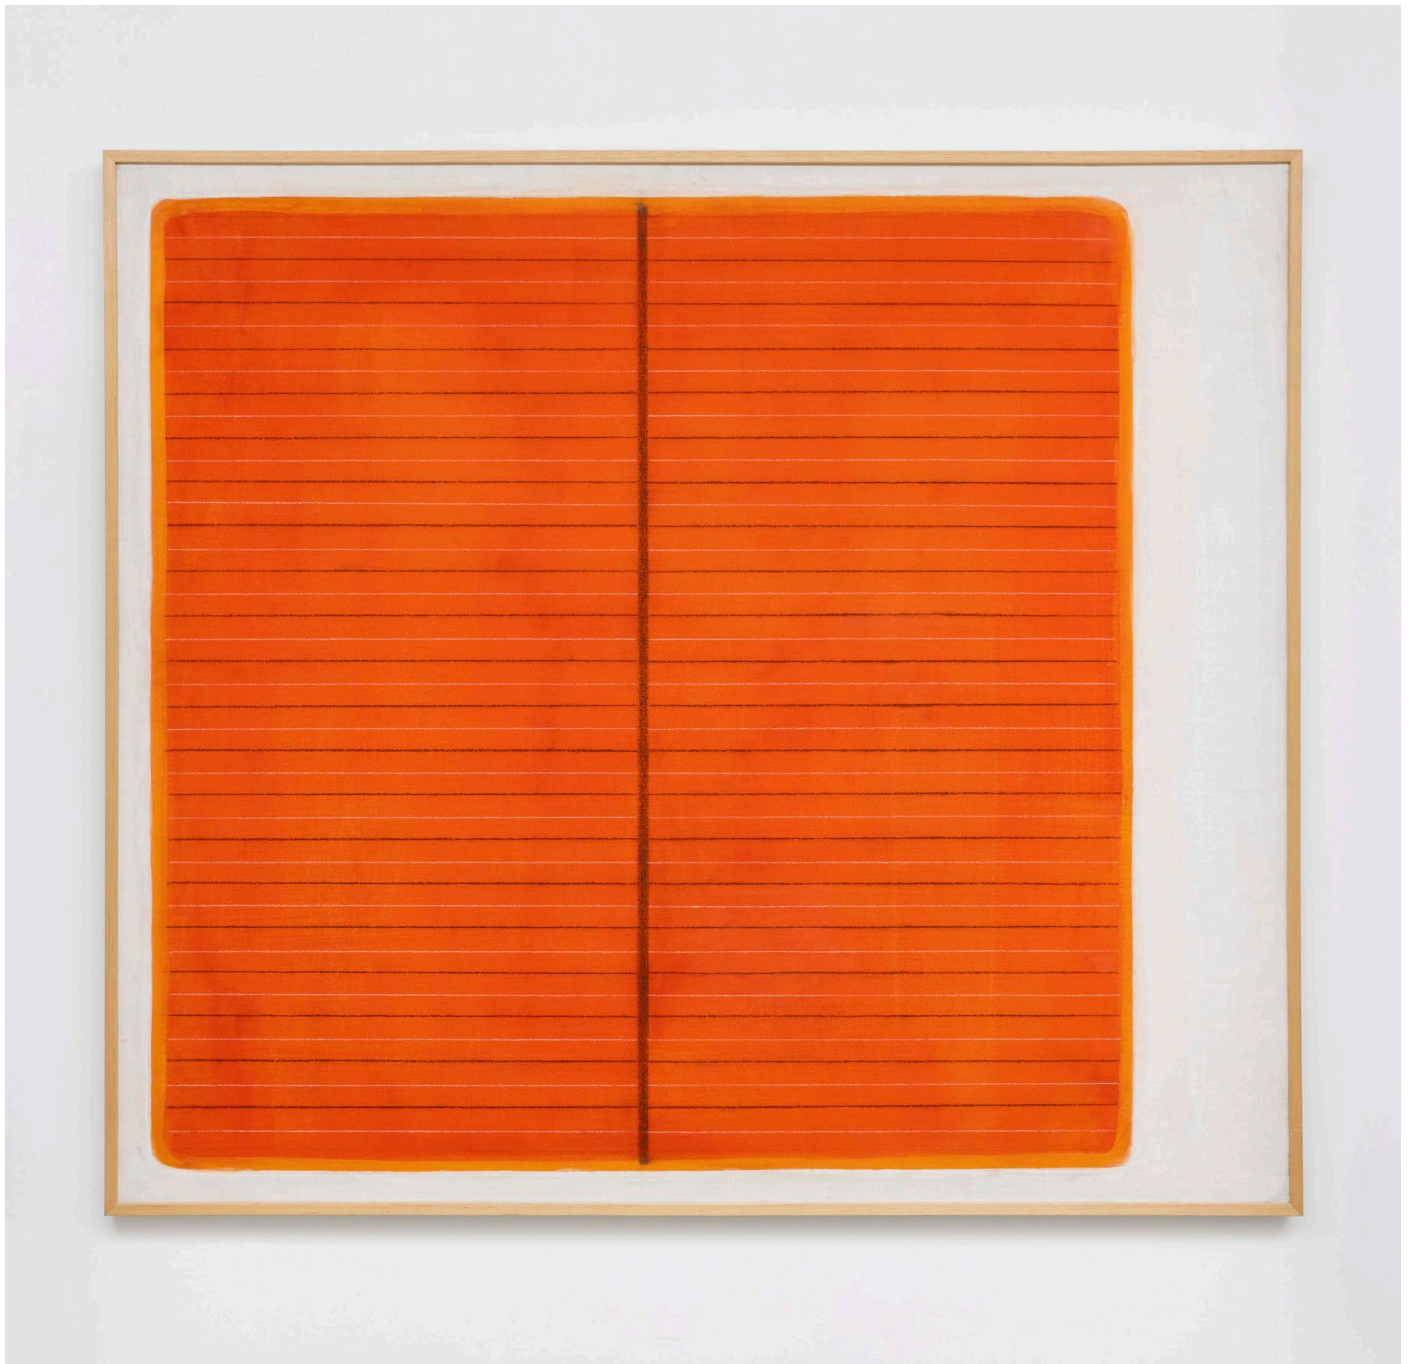

Pae White

*Lost Stems*

2025

automotive paint and paperclay on wood panel

142,2 x 142,2 x 10,2 cm / 56 x 56 x 4 in

USD 70,000 + TAX

PWHI-1475

Pae White

*Her Goldness*

2025

automotive paint and paperclay on wood panel

122 x 122 x 10,2 cm / 48 x 48 x 4 in

USD 60,000 + TAX

PWHI-1476

Andrea Bowers

*Chandeliers of Interconnectedness (Soul and soil are not separate; Quote used by permission of Terry Tempest Williams)*

2022

steel, neon lights

170 x 138 x 110 cm / 67 x 54.3 x 43.3 in

USD 120,000 + TAX

ABOW-086

Bice Lazzari

*Misura 31*

1966