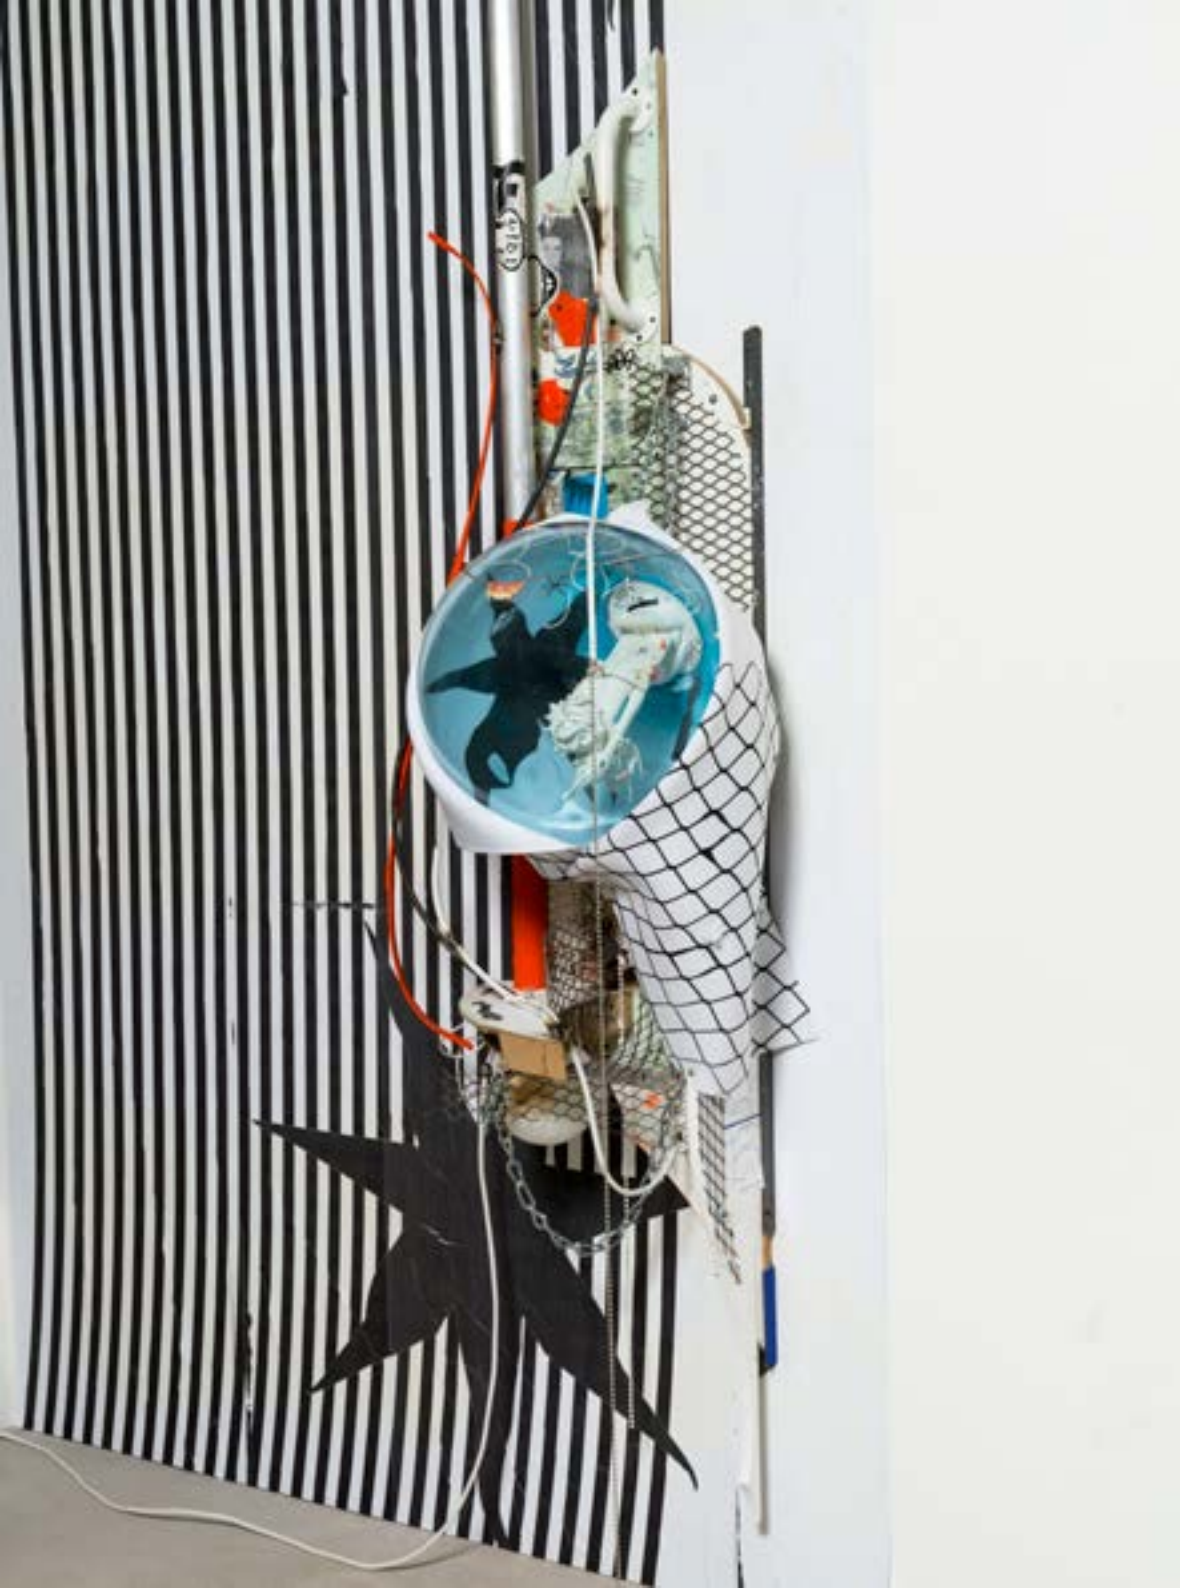

# TONY CRAGG

Stack, 2018  
bronze  
80 x 54 x 49 cm

Senders, 2018  
bronze  
115 x 56 x 42 cm

PAUL CZERLITZKI

Relay (44), 2024  
acrylic and pigment on canvas  
50 x 40 cm;  
61 x 51 x 6 cm (framed)

# EDITH DEKYNDT

Untitled, 2024  
3D printing in corn on a tree branch  
65 x 25 cm

*Happiness Runs - Blue 01, 2023*  
biobased corn  
25 x 19 x 7 cm

DAVID DOUARD

*SOFTD'FENCE (care strategies)1, 2023*  
blown glass, 3D printed tongue, screen printed fabric,  
screen printed mirror, metal, casted aluminium,  
acrylic paint, wood, screen printed wood,  
plastic objects, stickers, metal grid  
270 x 70 x 50 cm