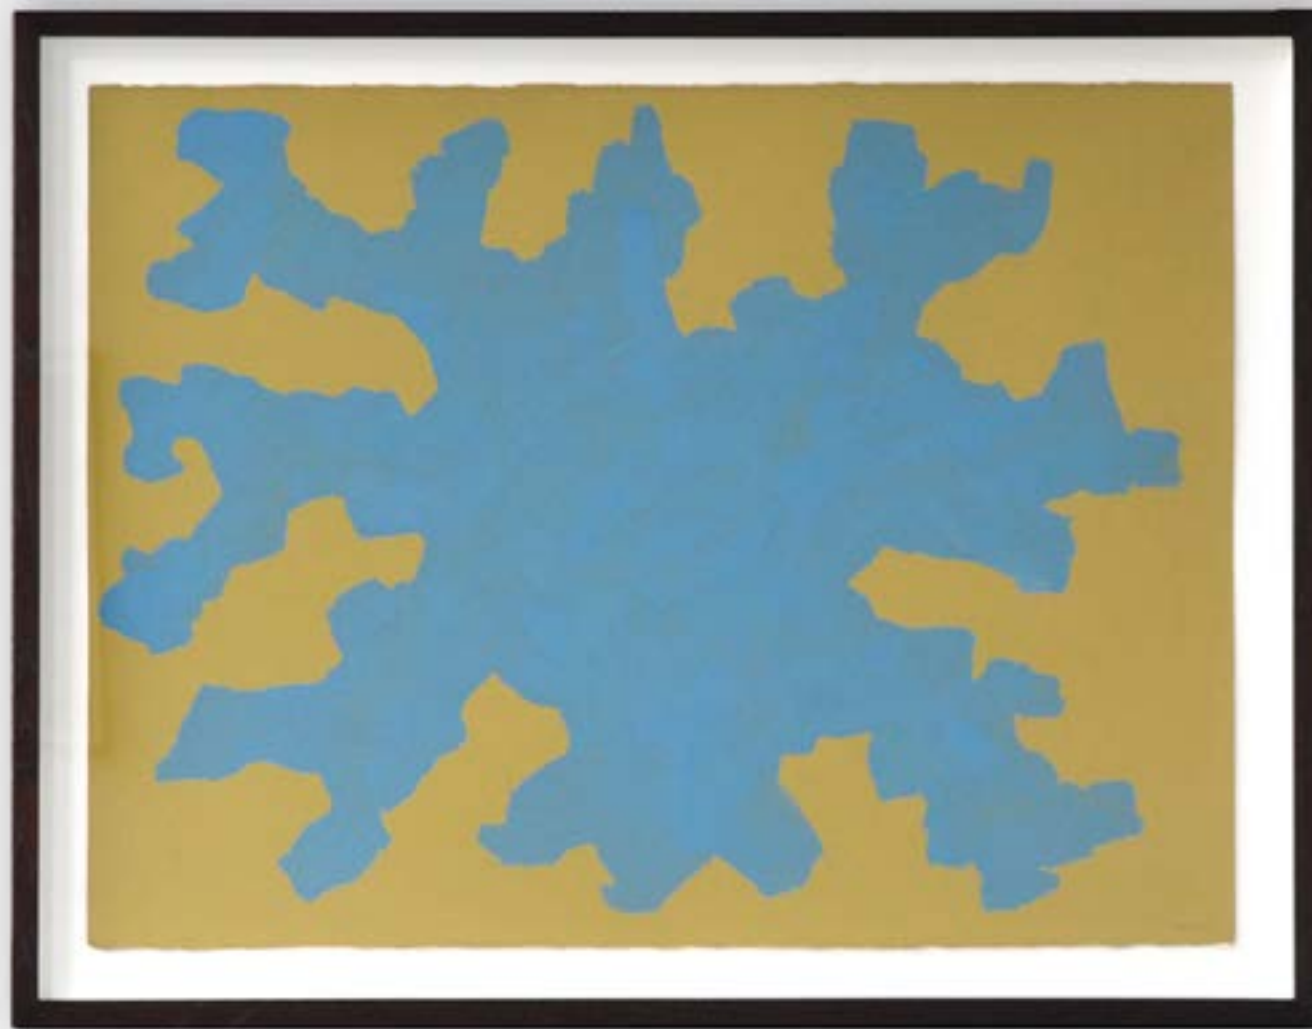

SOL LEWITT

Irregular Form, 1999
gouache on paper
57.15 x 75.57 cm