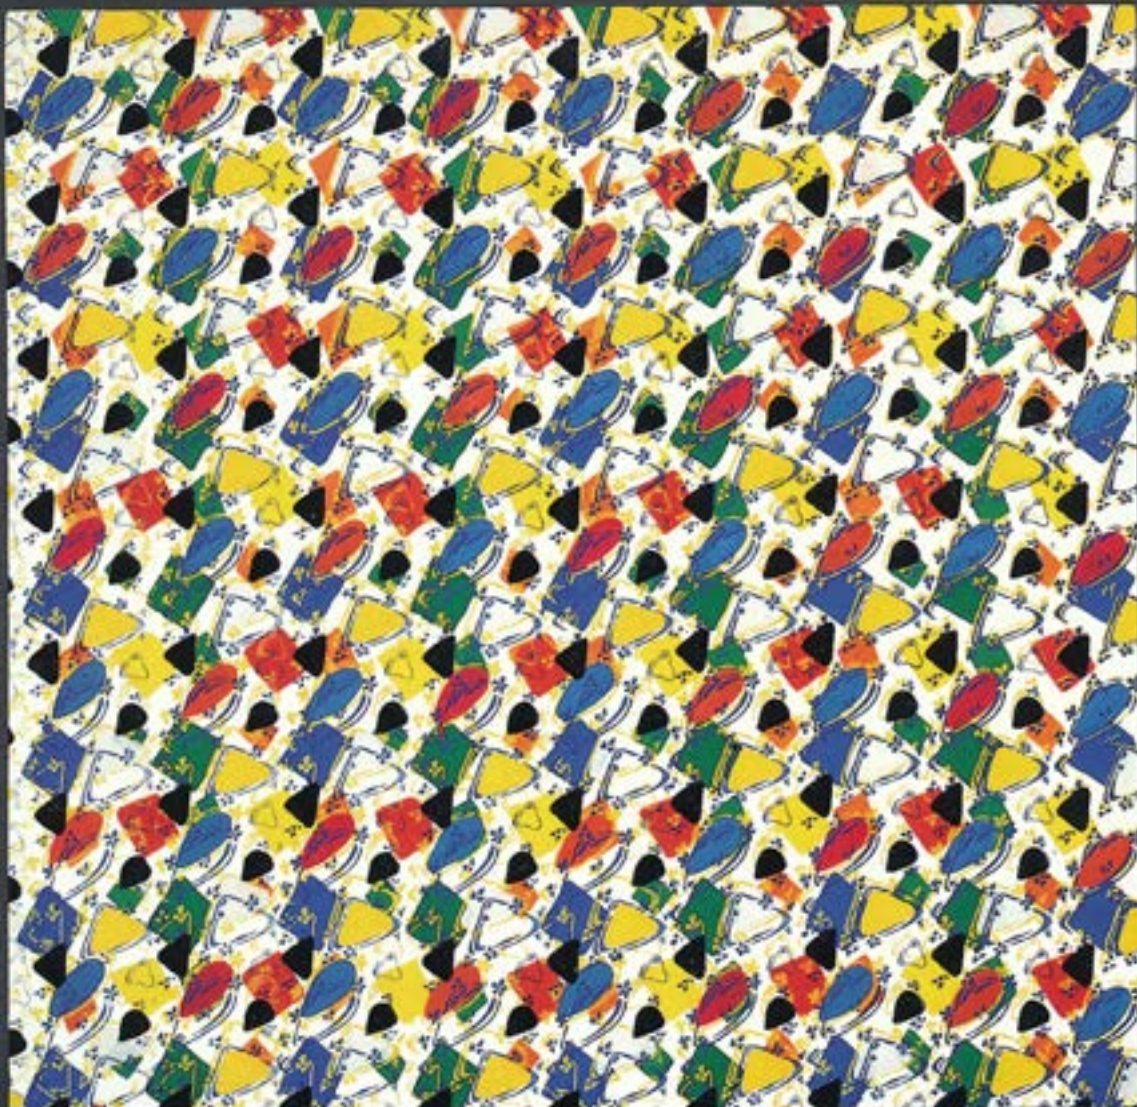

KONRAD LUEG

Ohne Titel, 1966
signed on the back "Lueg 66"
Casein colour on canvas
200 x 145 cm