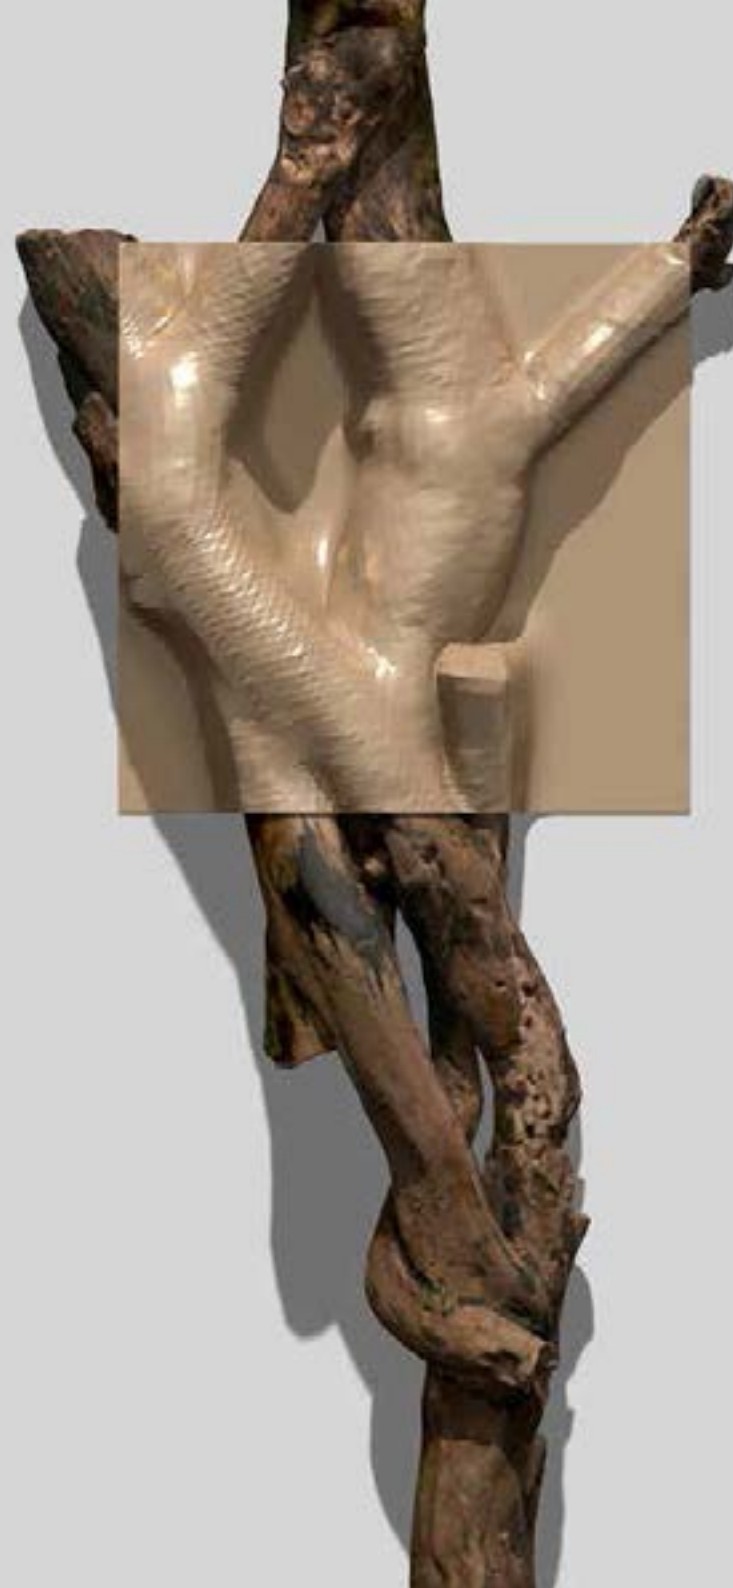

EDITH DEKYNDT

Untitled, 2024
3D printing in corn on a tree branch
65 x 25 cm