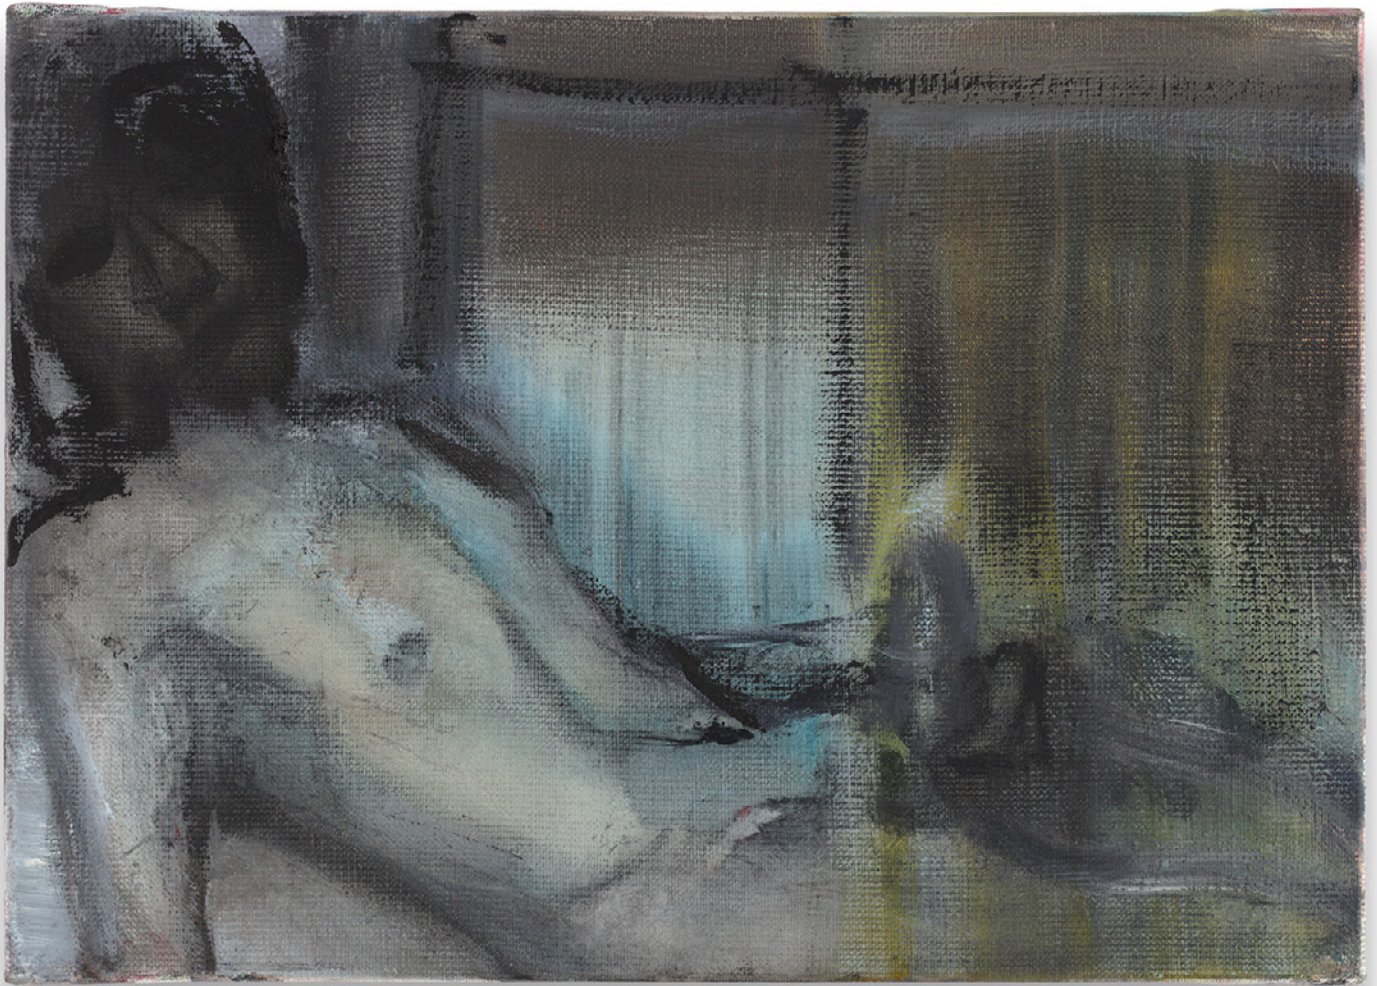

Work: 84 × 50 inches (213.4 × 127 cm)

Framed: 85¼ × 52 inches (217.8 × 132.1 cm)

TOD-5788

Carla Accardi
Finestra, 1979
Sicofoil and paint on wood
39³/₈ × 31¹/₂ inches (100 × 80 × 7,5 cm)
CAC-5791

Andy Warhol
Guns, 1981
Synthetic polymer paint and silkscreen ink on canvas
16 × 20 inches (40.6 × 50.8 cm)
AWA-5818

Elizabeth Peyton

Andy on the Telephone, 1997

Brush and ink on paper

Work: 10⁷/₈ × 8¹/₂ inches (27.6 × 21.6 cm)

Framed: 17¹/₁₆ × 14¹⁵/₁₆ inches (45 × 38 cm)

EPE-5789

Julie Mehretu

Untitled, 2005

Graphite, ink, and watercolor on paper

Work: 26 × 40 inches (66 × 101.6 cm)

Framed: 30¹/₁₆ × 44⁷/₈ inches (78 × 114 cm)

JME-5813

Marlene Dumas
Morning Glory, 1998–2001
Oil on canvas
9¾ × 13¾ inches (24.8 × 34.9 cm)
MDU-5791