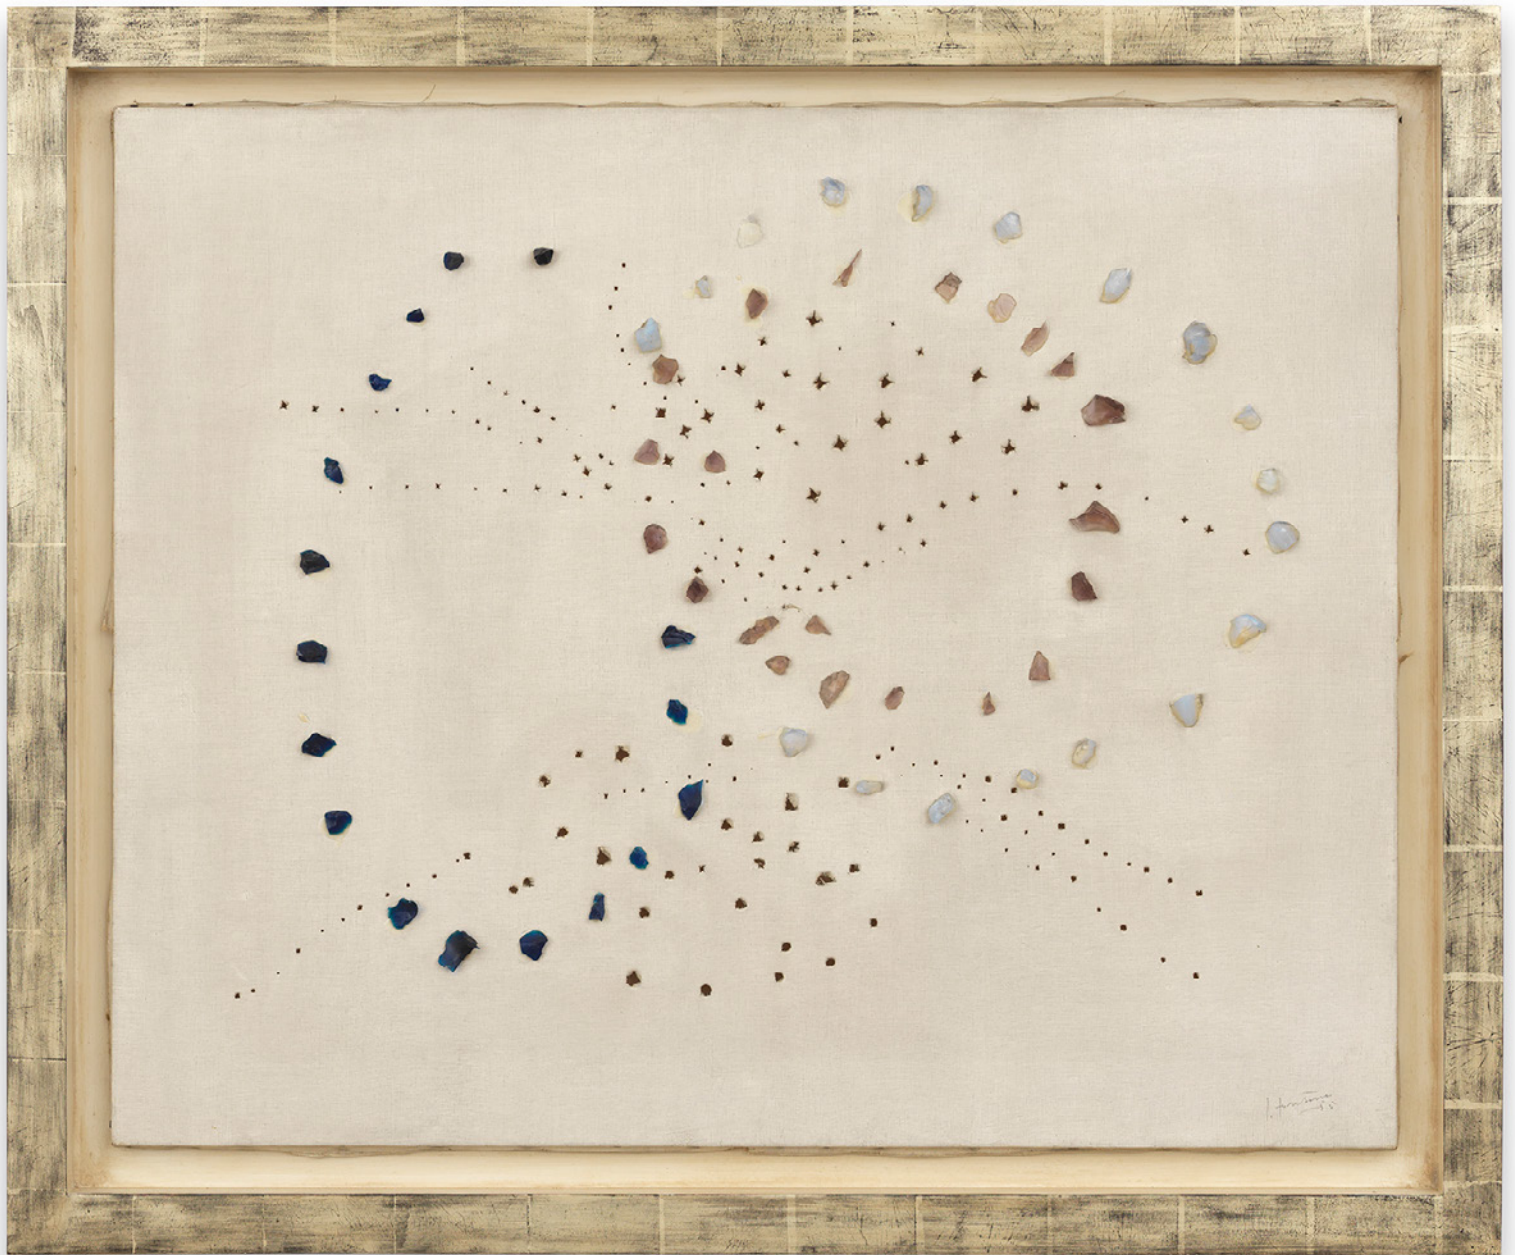

Francesco Clemente
Self-Portrait as Jamini Roy, 2005
Watercolor on paper
Work: 24 × 18¹/₈ inches (61 × 46 cm)
Framed: 33¹/₁₆ × 26¹⁵/₁₆ inches (84 × 68.5 cm)
FCL-5832