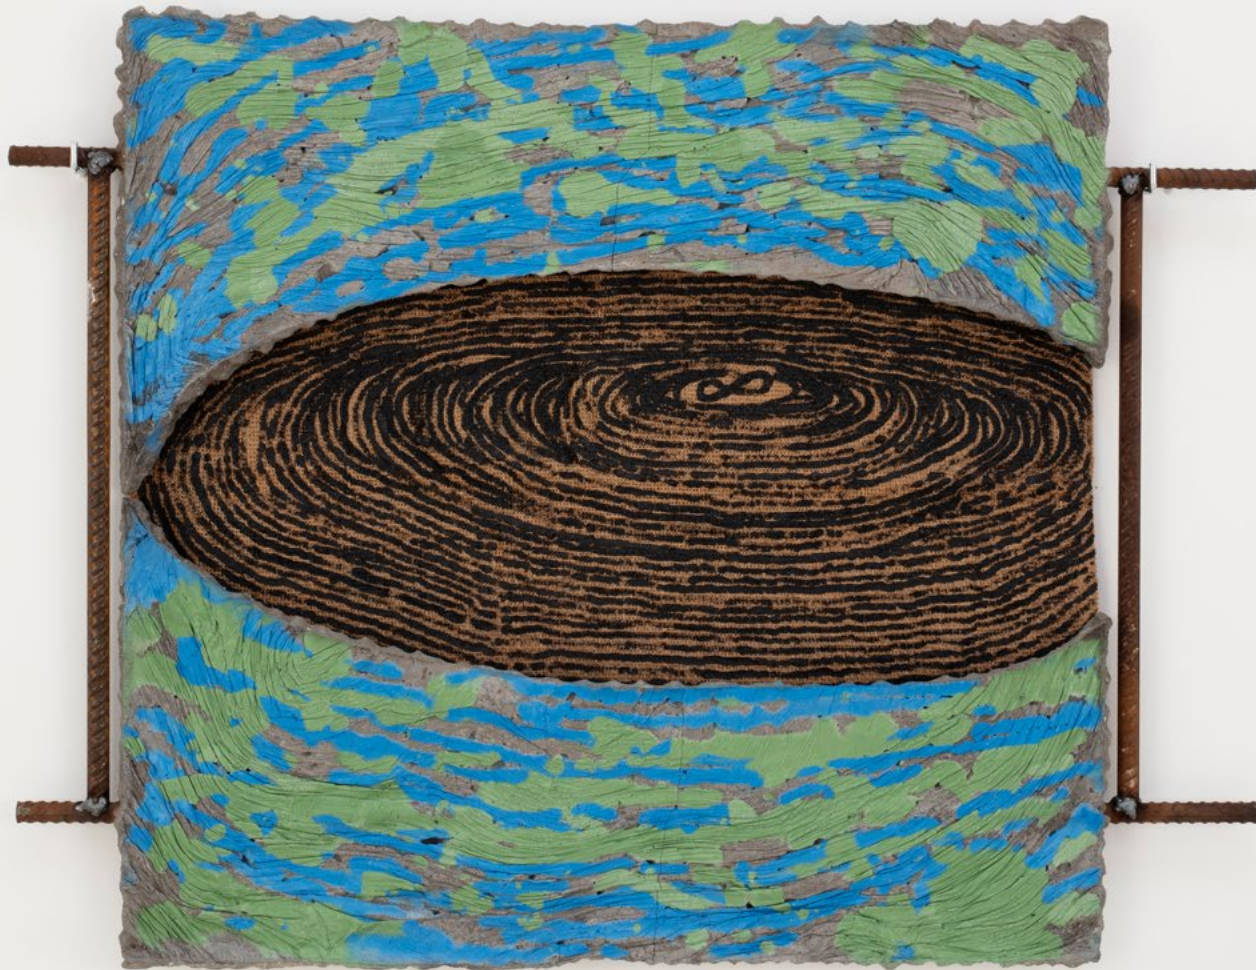

Michael Dean

*Unfuckingtitled (.) (desert island
of having fallen from a great
height)*

2023

cracked reinforced concrete
and oil paint on sack cloth

80 x 90 x 20 cm
31 1/2 x 35 3/8 x
7 7/8 in

MW.MDN.238

[*link to artist page*](#)