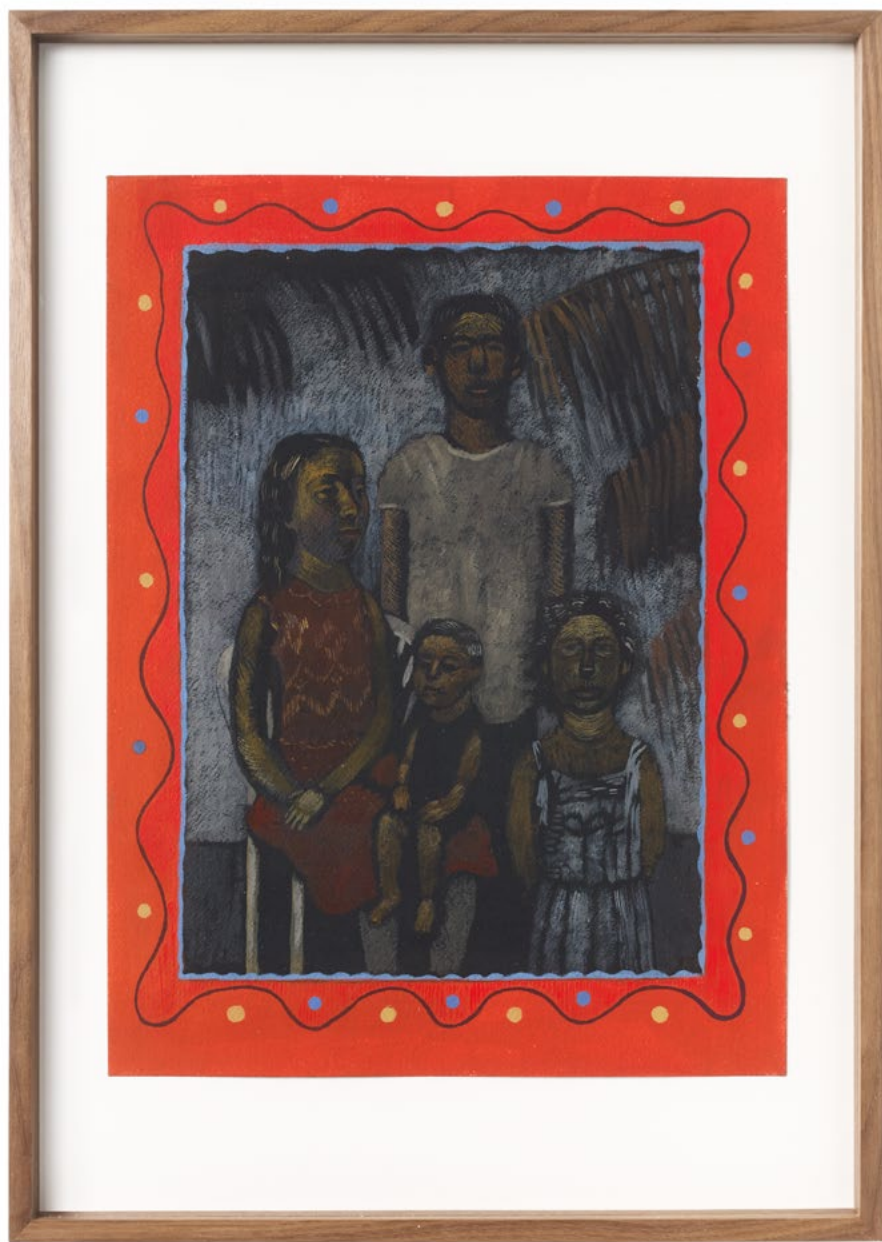

2022

pencil on paper

29.5 x 20 cm

11 5/8 x 7 7/8 in

MW.GRO.062

[link to artist page](#)

Maaïke Schoorel, *Back yard*, 2024, oil on linen with pigments, 170 x 96 cm, 66 7/8 x 37 3/4 in, MW.MSC.100, [link to artist page](#)

Paula Siebra, *Uma casa do interior*, 2024, oil on canvas, 30 x 40 cm, 11 3/4 x 15 3/4 in, MW.PSI.186, [link to artist page](#)

Paula Siebra

Crianças de banho tomado
2022

egg tempera on arches paper

41 x 31 cm
16 1/8 x 12 1/4 in