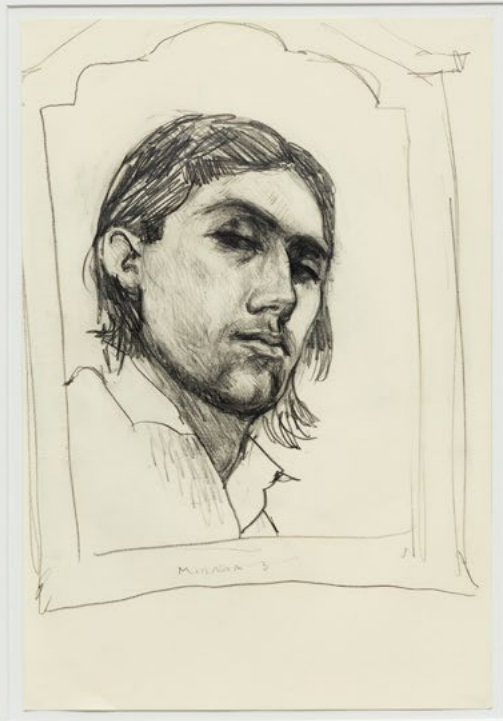

Giangiacomo Rossetti

Down Below
2021

graphite, colored pencil,
and ink on Japanese rice
paper

94 × 64 cm
37 × 25 1/4 in

MW.GRO.087

[link to artist page](#)

Giangiaco Rossetti

Untitled