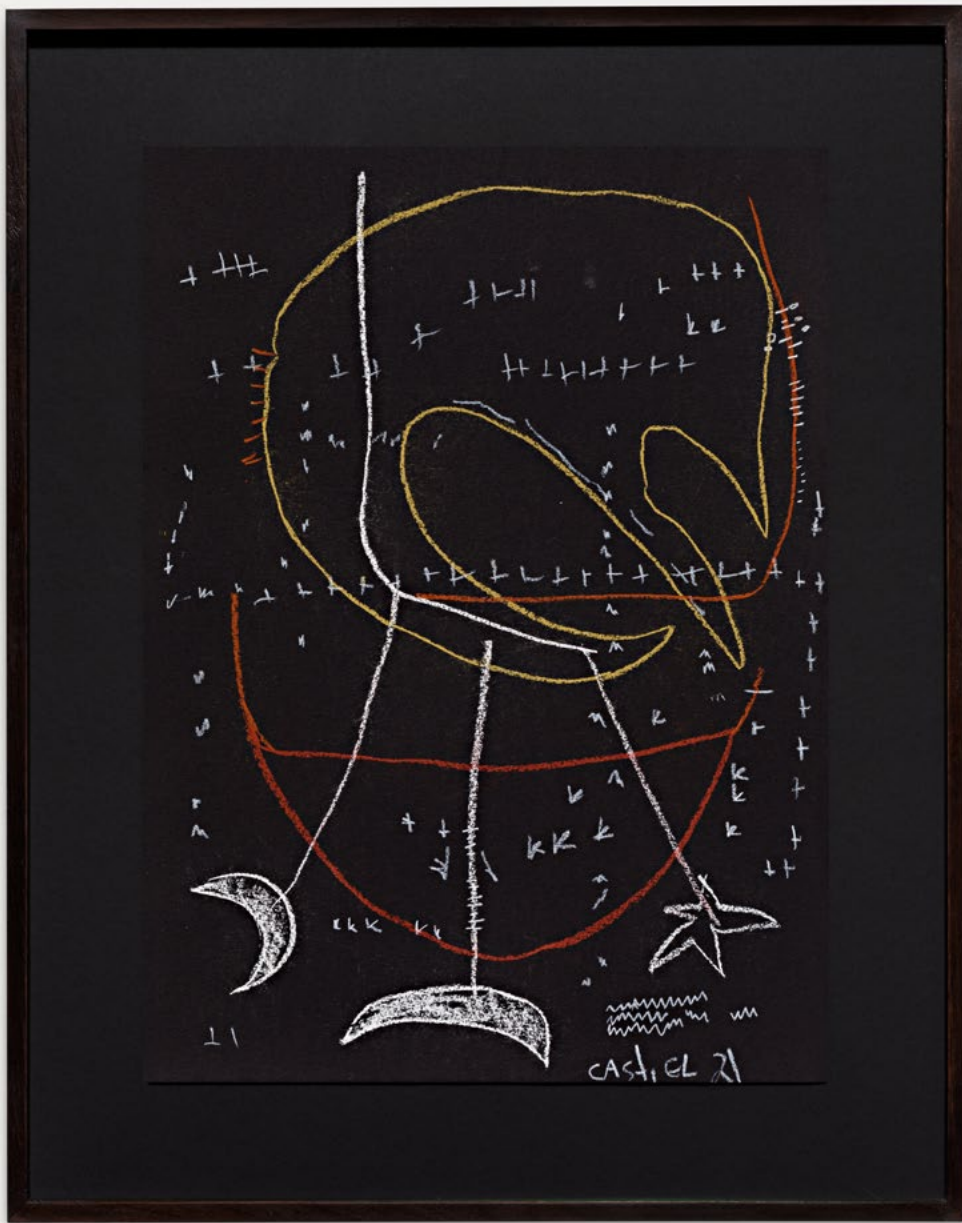

[*link to artist page*](#)

Castiel Vitorino Brasileiro

*Untitled (from "Me basta mirarte para
enamorarme otra vez" series)*

2021

dry pastel on paper

40.7 x 30 cm

16 x 11 3/4 in

MW.CVB.054

[link to artist page](#)

quadrant
is equal

unbound

unbound

unbound

↓
↓
↓
↓
↓
↓

↓ ↓

↓ ↓ ↓ ↓ ↓ ↓ ↓ ↓

↓ ↓ ↓

Castiel Vitorino Brasileiro

*Untitled (from "Me basta mirarte para
enamorarme otra vez" series)*
2021

dry pastel on paper

40.8 x 30 cm

16 x 11 3/4 in

MW.CVB.057

[*link to artist page*](#)