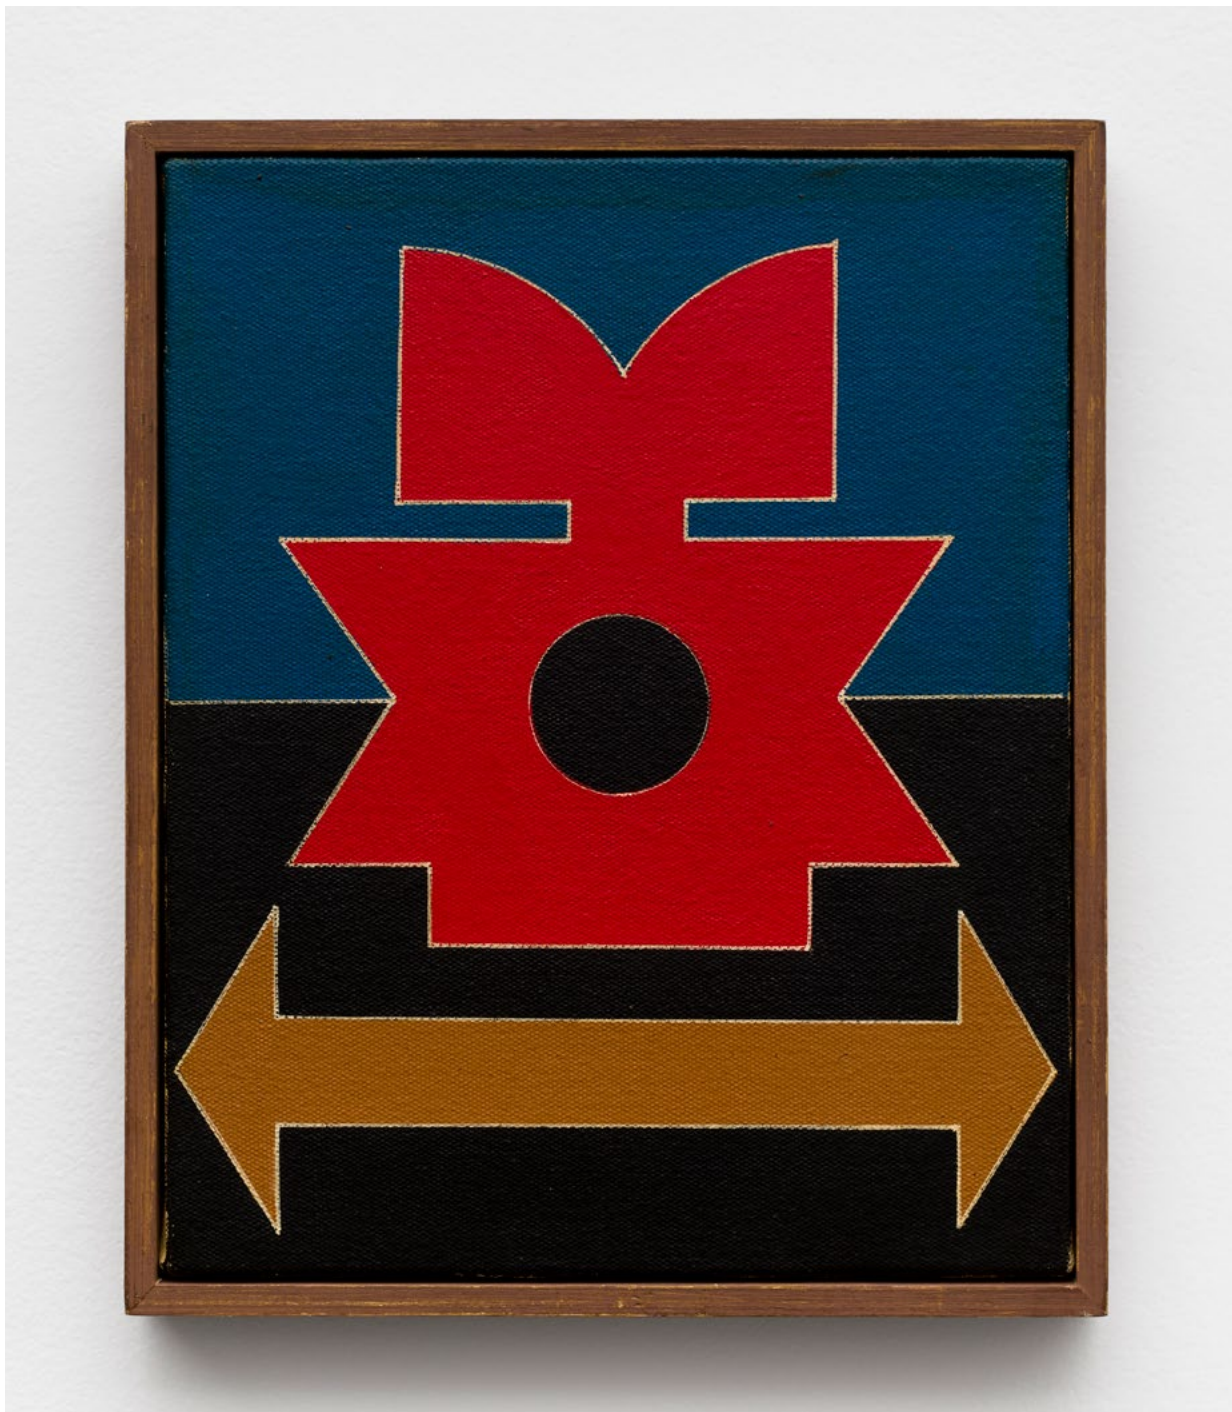

Rubem Valentim

Emblema - 86

1986

acrylic on canvas

27 × 22 cm

10 5/8 × 8 5/8 in

MW.RVA.138

[*link to artist page*](#)