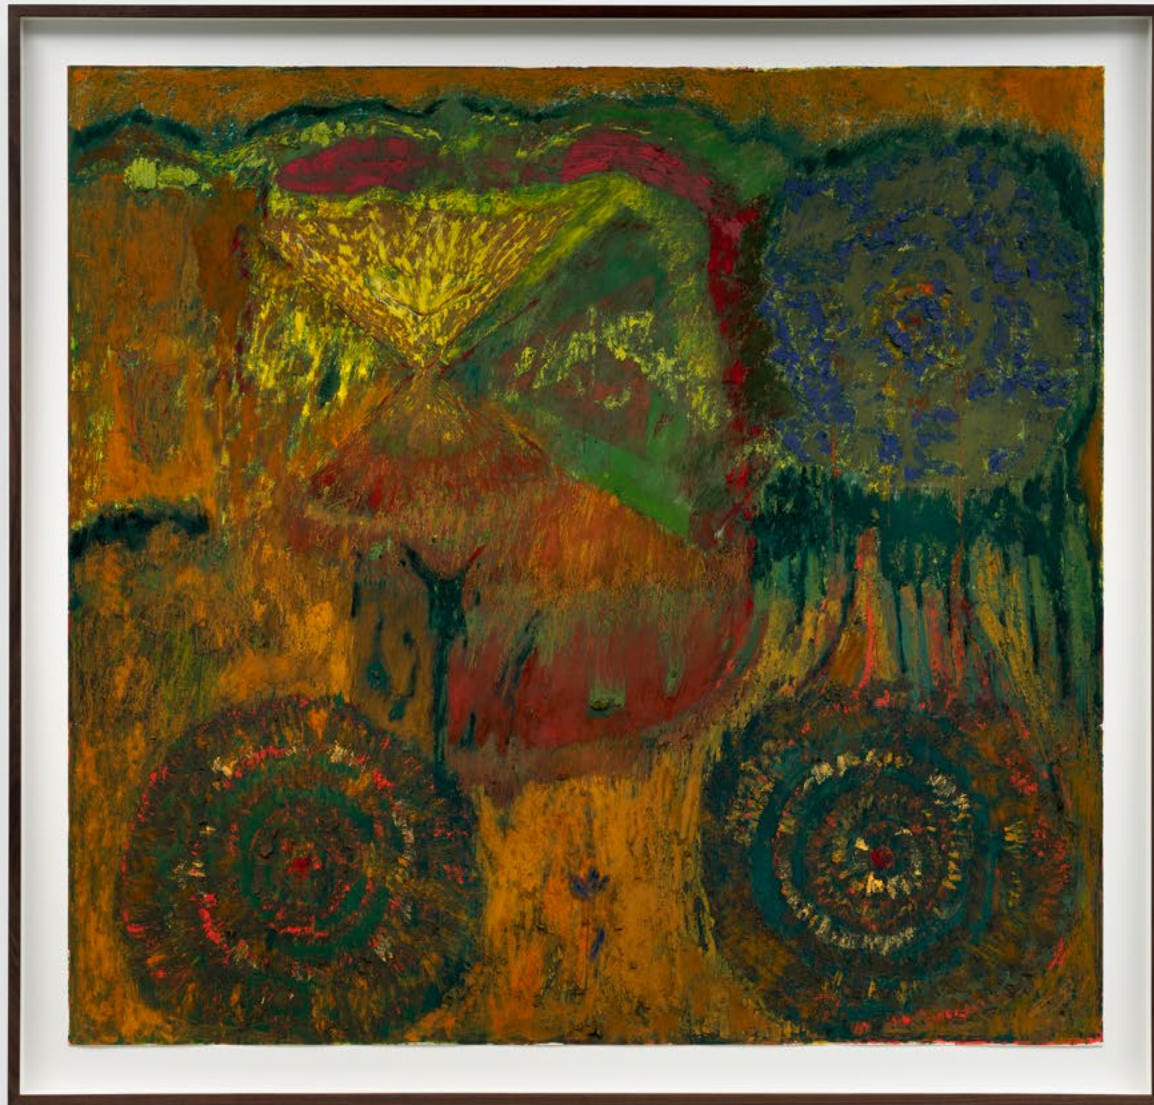

Mimi Lauter

Untitled
2023

oil pastel and soft pastel on paper

framed:
160 x 141 cm
62 3/4 x 55 1/2 in

MW.MLA.083

[*link to artist page*](#)

Mimi Lauter, *View from the bench on day ___*, 2023, oil pastel and soft pastel on paper, 173.4 x 190.5 cm (framed), 68 1/4 x 75 in (framed), MW.MLA.068, [link to artist page](#)