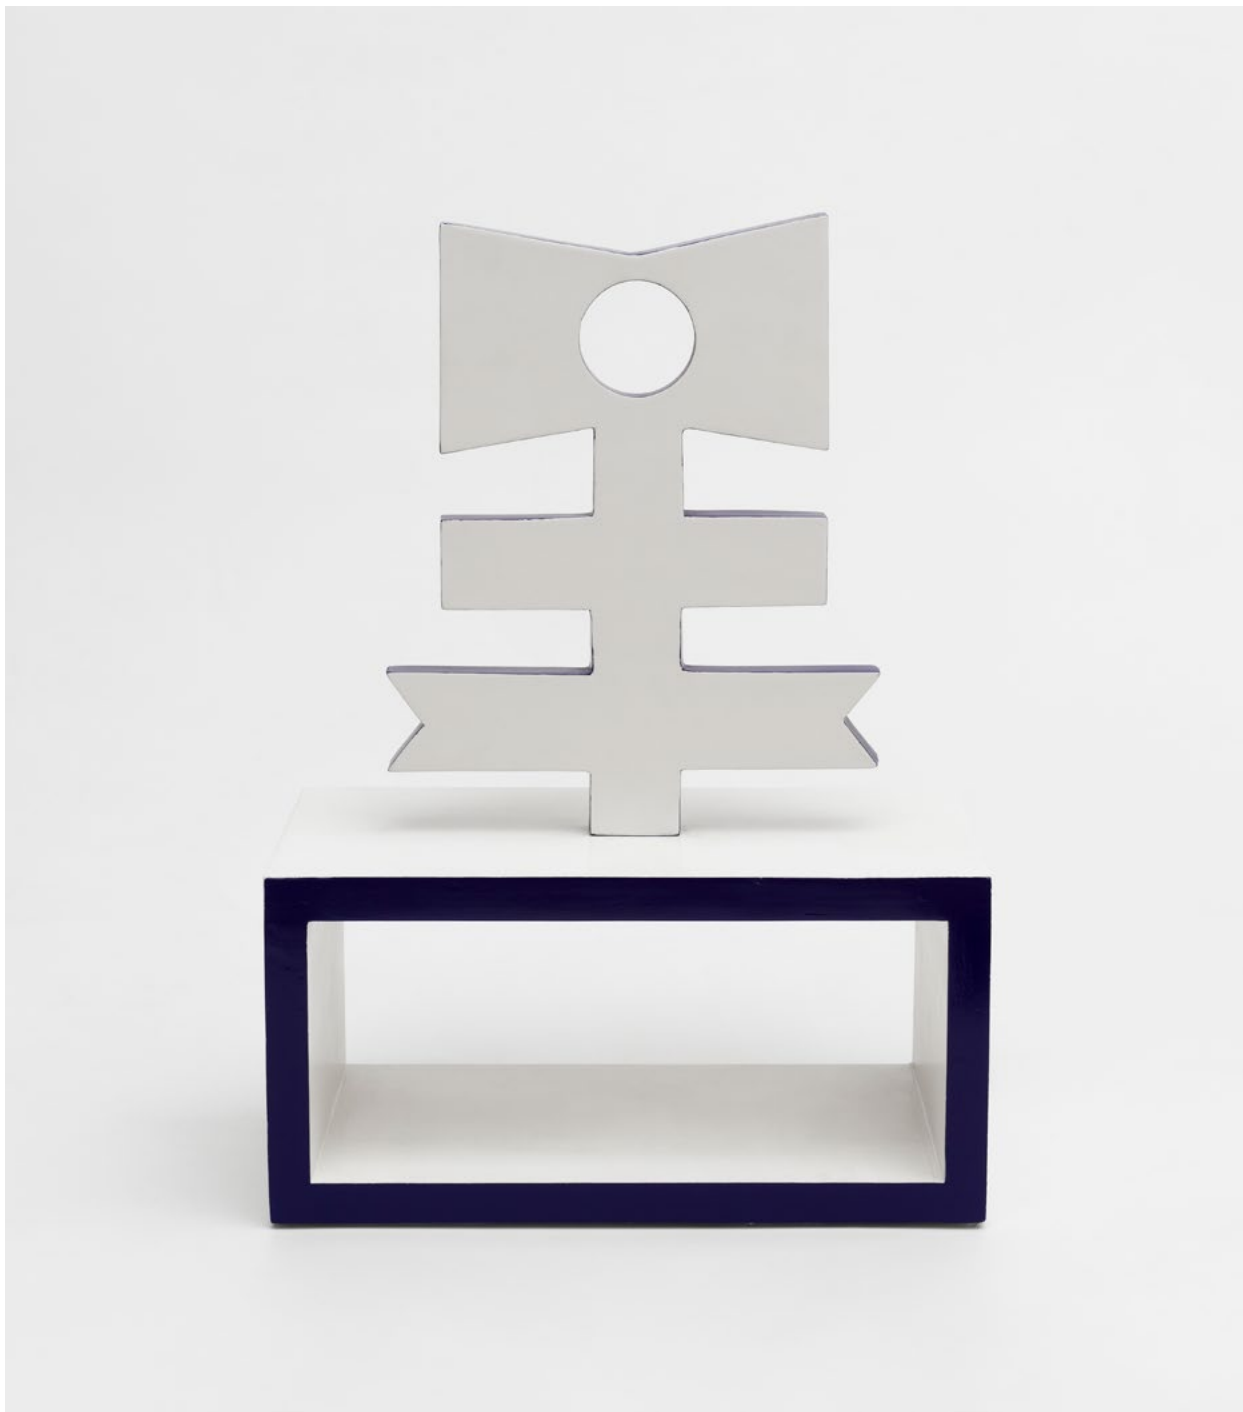

27 × 22 cm

10 5/8 × 8 5/8 in

MW.RVA.138

[*link to artist page*](#)

Rubem Valentim

Objeto emblemático - 79
1979

acrylic on wood

55 × 40 × 20 cm
21 1/4 × 15 3/4 × 7 7/8
in