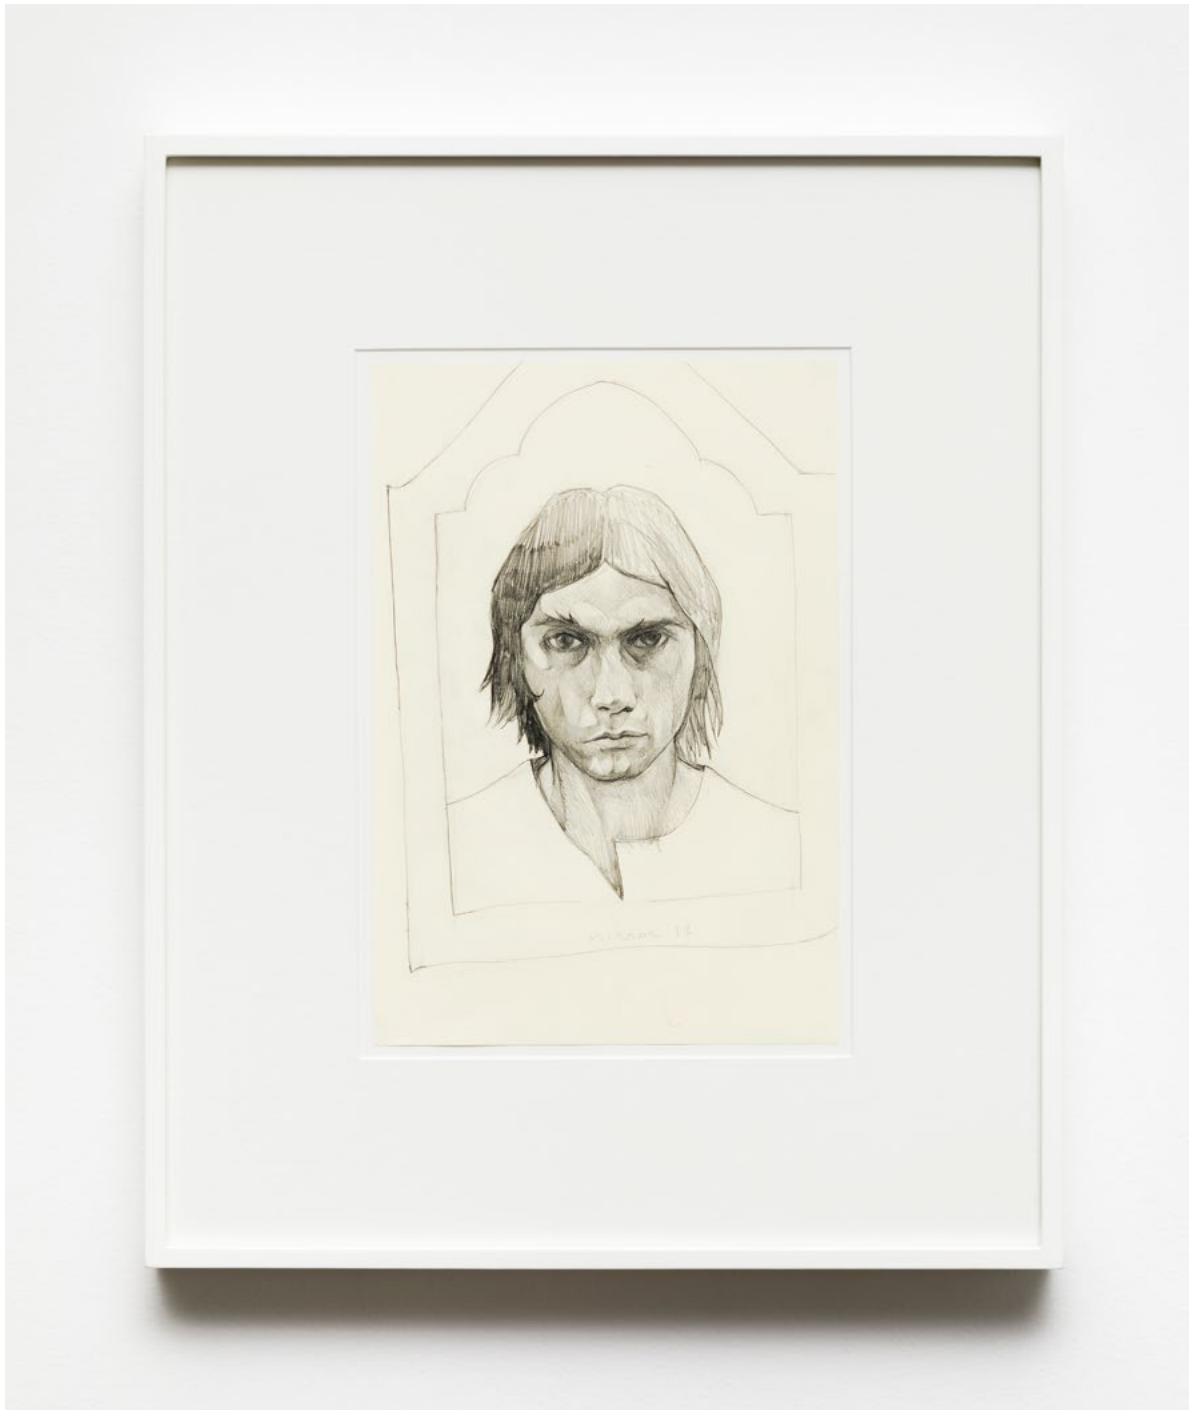

2022

pencil on paper

29.5 x 20 cm

11 5/8 x 7 7/8 in

MW.GRO.057

[link to artist page](#)

Giangiaco Rossetti

Untitled

2022

pencil on paper

29.5 x 20 cm

11 5/8 x 7 7/8 in

MW.GRO.062

[link to artist page](#)

Maaïke Schoorel, *Back yard*, 2024, oil on linen with pigments, 170 x 96 cm, 66 7/8 x 37 3/4 in, MW.MSC.100, [link to artist page](#)