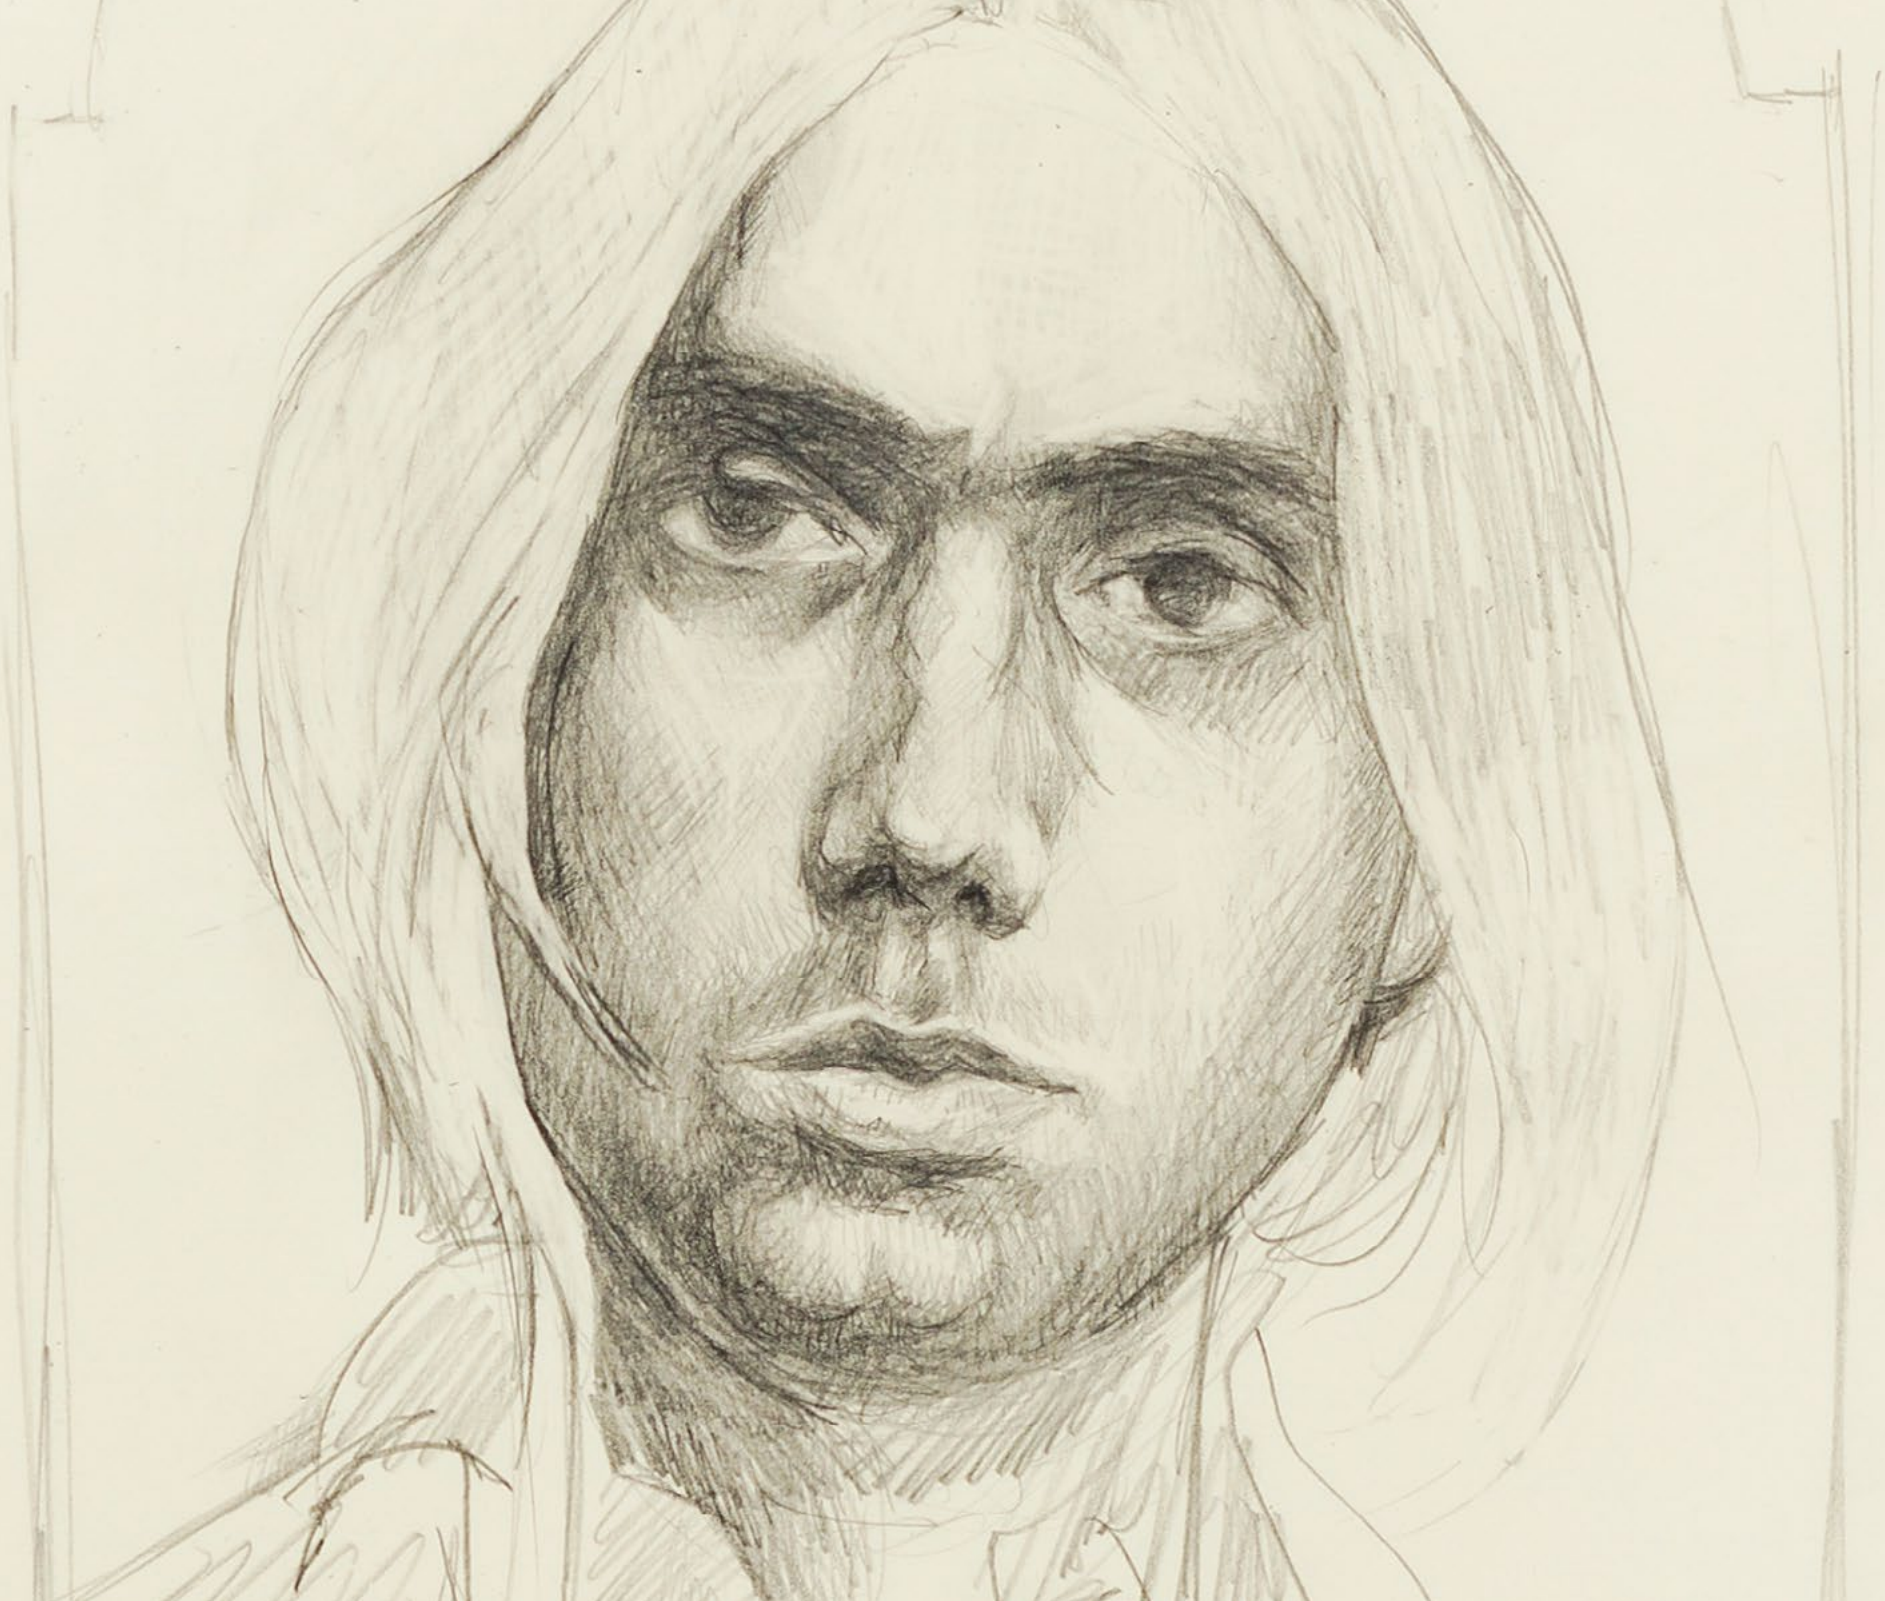

2022

pencil on paper

29.5 x 20 cm

11 5/8 x 7 7/8 in

MW.GRO.056

[*link to artist page*](#)

Giangiaco Rossetti

Untitled