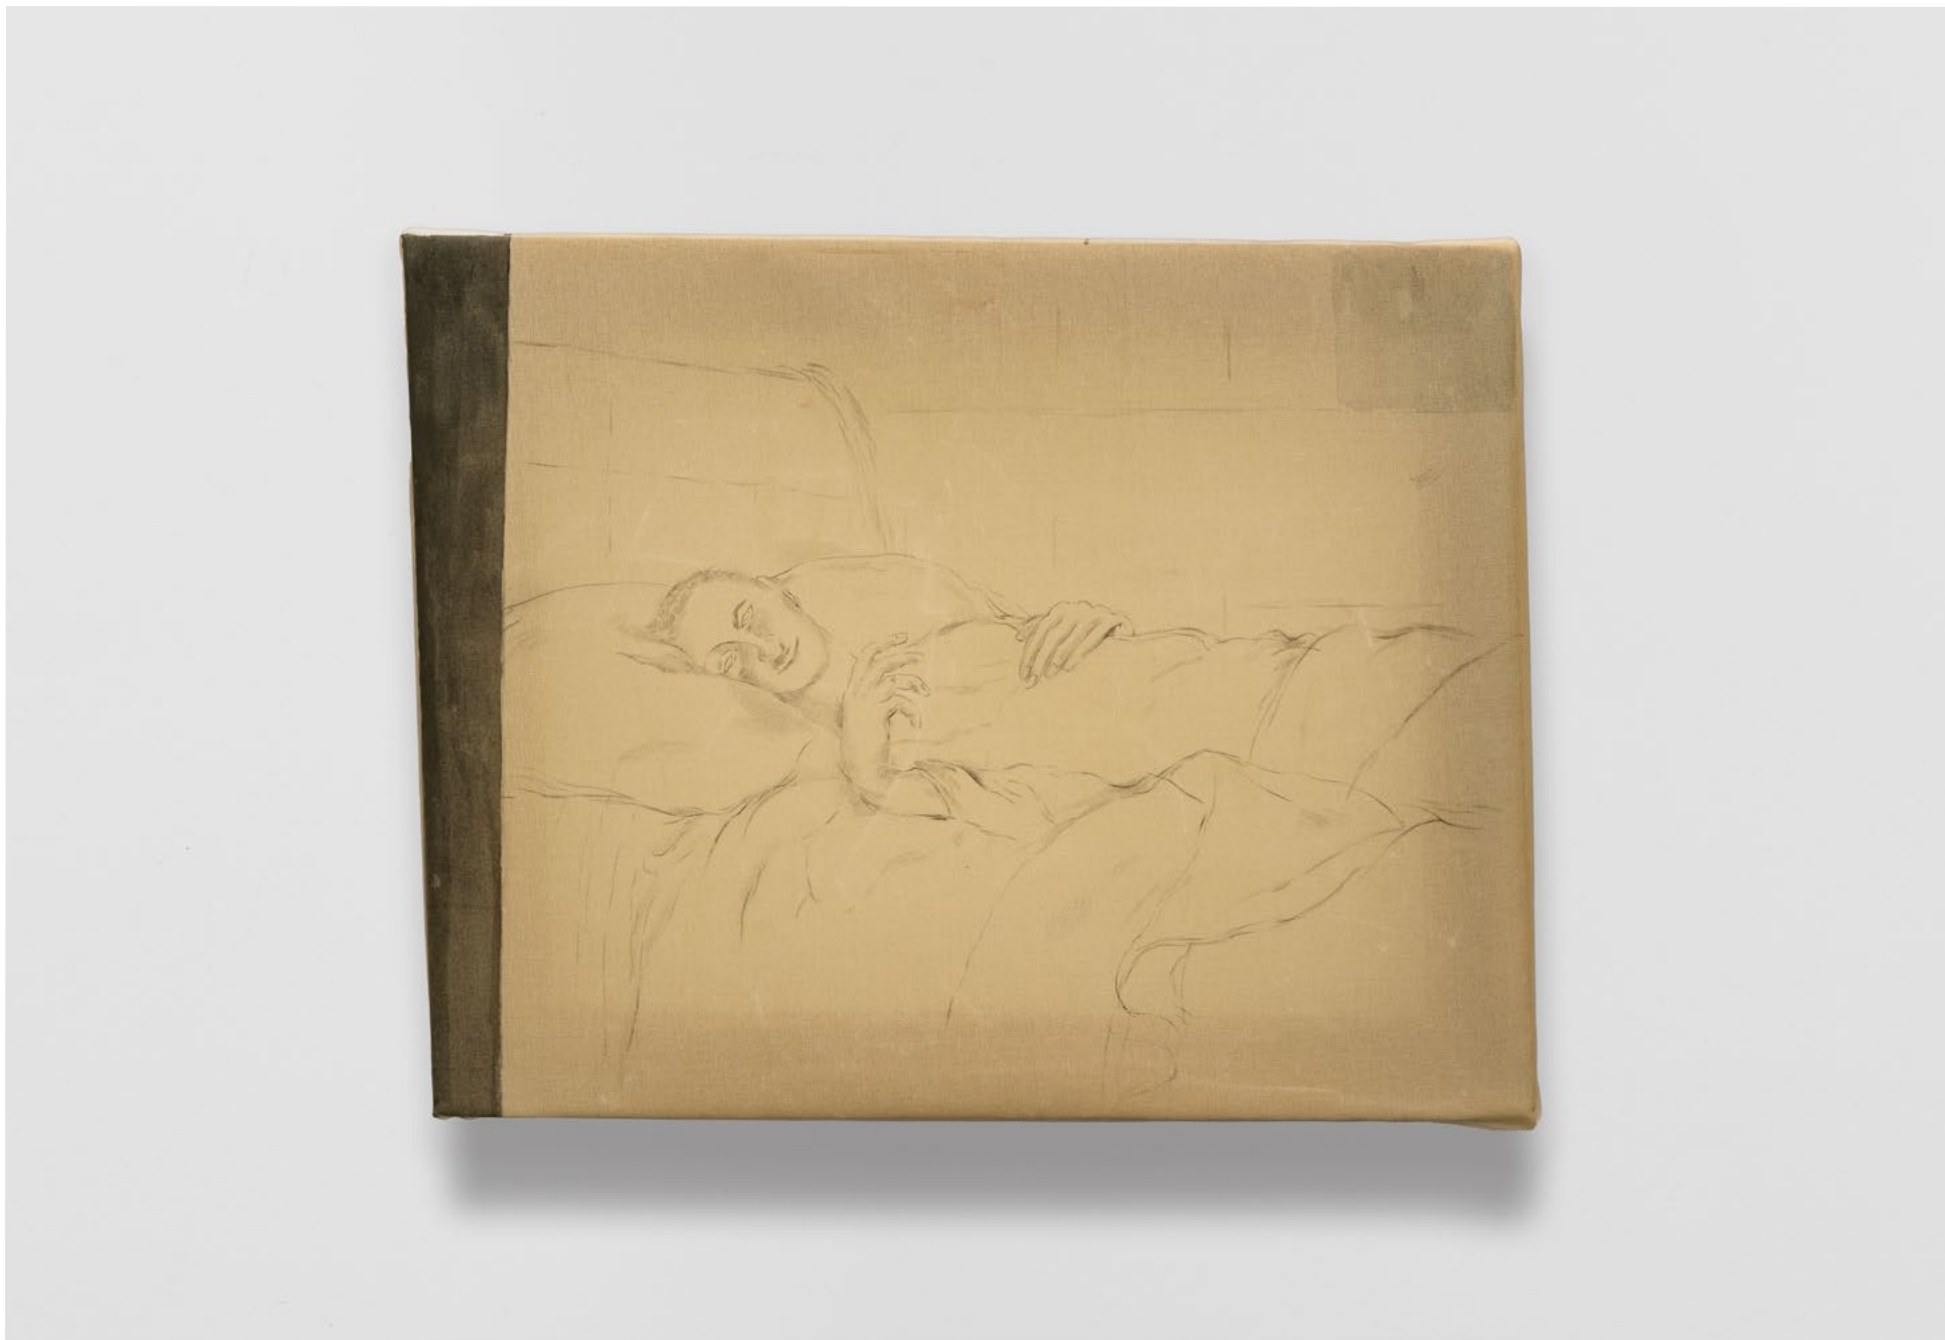

MW.LKY.001

Leah Ke Yi Zheng

No. 60
2023

acrylic on silk over mahogany stretcher

65.5 × 67 × 4.5 cm
25 3/4 × 26 3/8 × 1 3/4 in

MW.LKY.004

Leah Ke Yi Zheng, *Untitled (Sick Man of Roger de La Fresnaye)*, 2023, acrylic on silk over mahogany stretcher, 24.5 x 30.5 x 4.5 cm, 9 5/8 x 12 x 1 3/4 in, MW.LKY.011