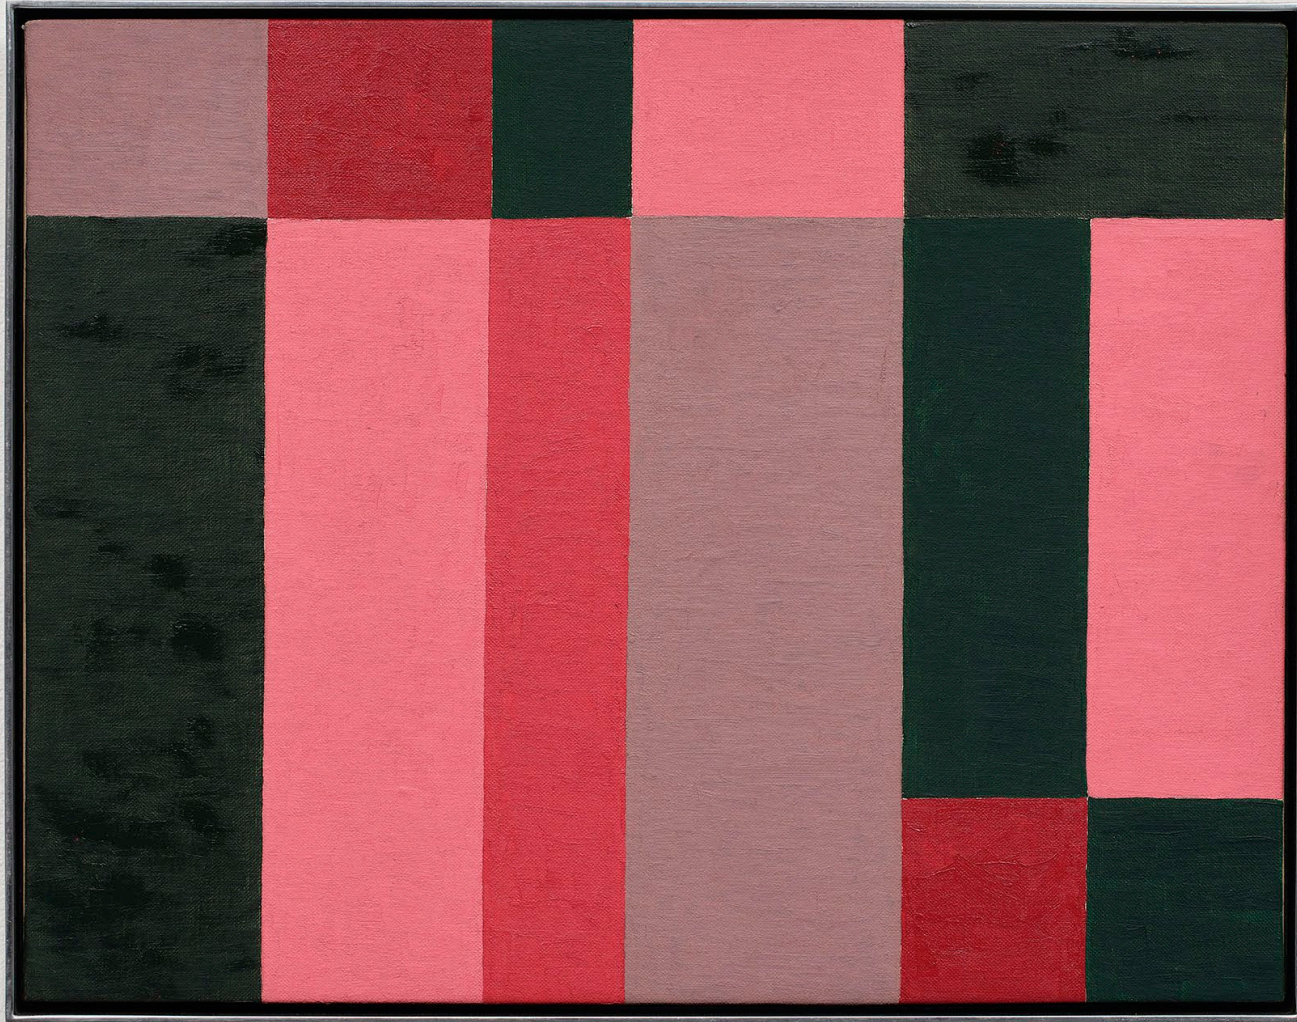

sculpture: 20 1/2 x 14 1/8 x 20 1/4 inches

(52.1 x 35.9 x 51.4 cm)

overall: 59 7/8 x 23 5/8 x 20 1/4 inches

(152.1 x 60 x 51.4 cm)

PF7701

250,000 EUR

MYRON STOUT (1908–1987), *Untitled*, 1951, oil on canvas board, 13 7/8 x 17 7/8 inches, (35.2 x 45.4 cm), PF7839, 185,000 USD