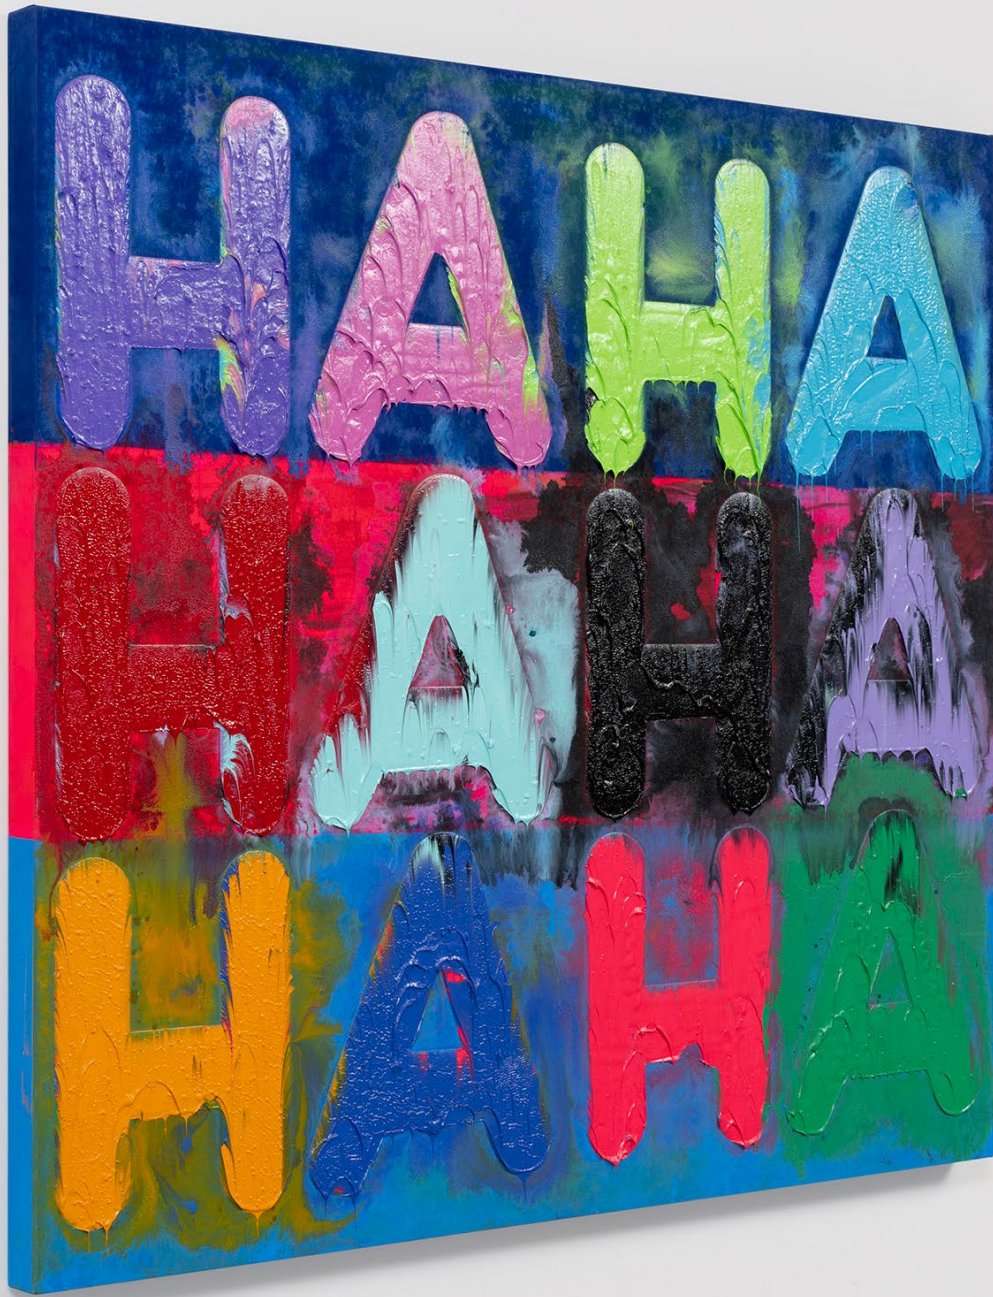

160,000 USD

ERNST CARMELLE

3+Level
2020–2022
gesso and watercolor on wood board
27 1/4 x 32 inches
(69.2 x 81.3 cm)
PF7051
58,000 EUR

ROBERT FILLIOU (1926–1987)

3 times Mr and Mrs You

1982

soft lead pencil and pastel on paper, two large bricks, three brick pieces, wooden framed mirror, colored twine, five sockets, twelve S-hooks