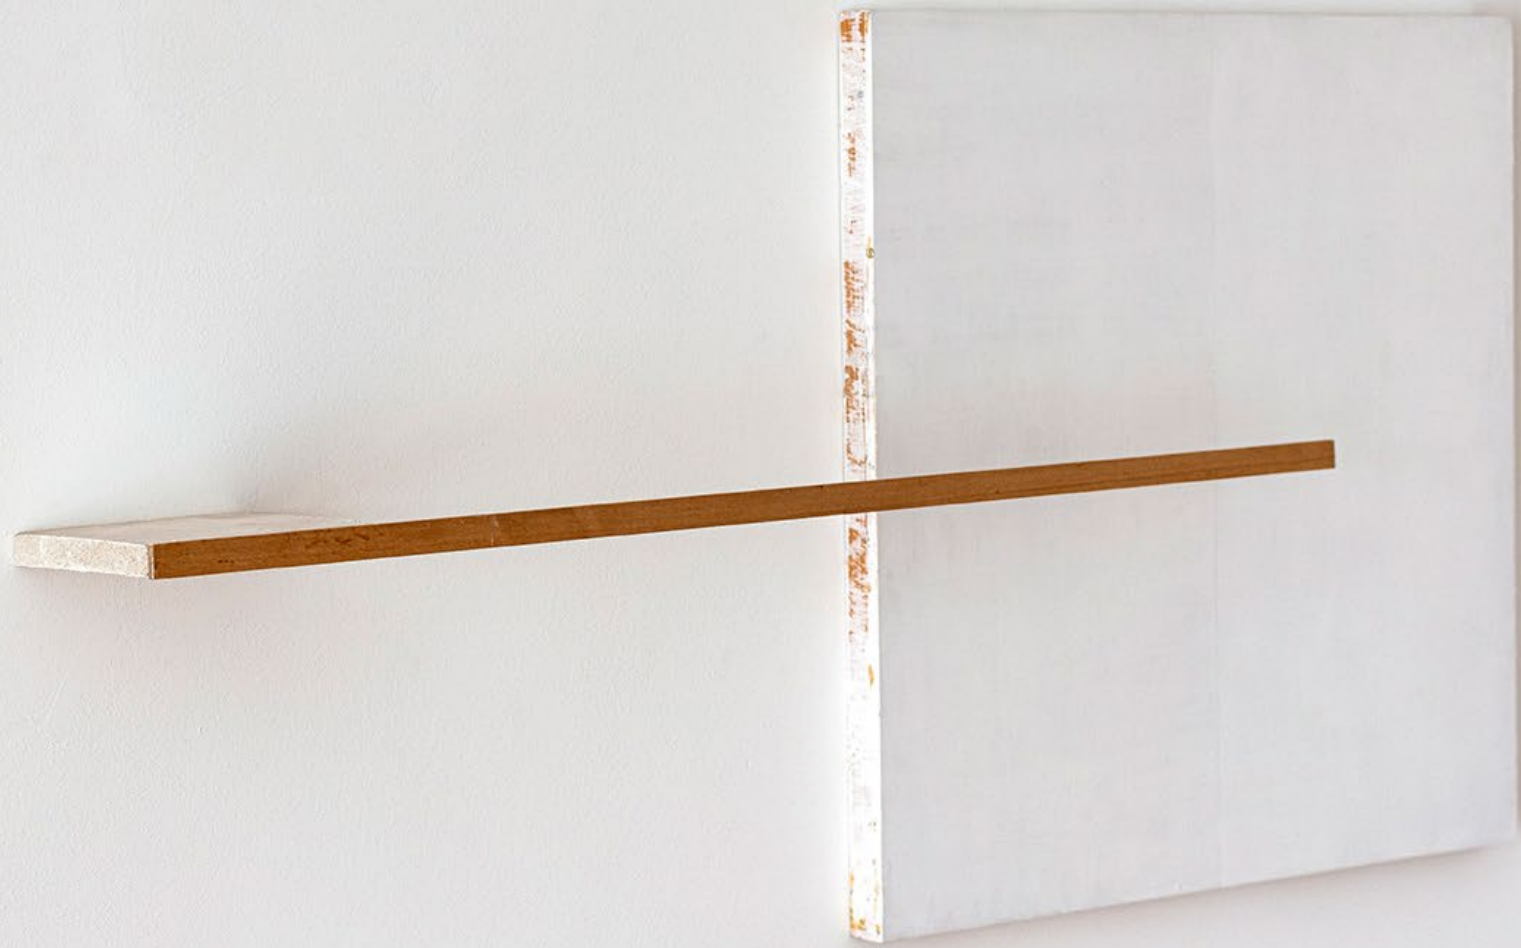

FERNANDA GOMES, *Untitled*, 2021, wood and paint, 16 x 31 7/8 x 4 inches (40.6 x 81 x 10.3 cm), PF6173, 50,000 USD