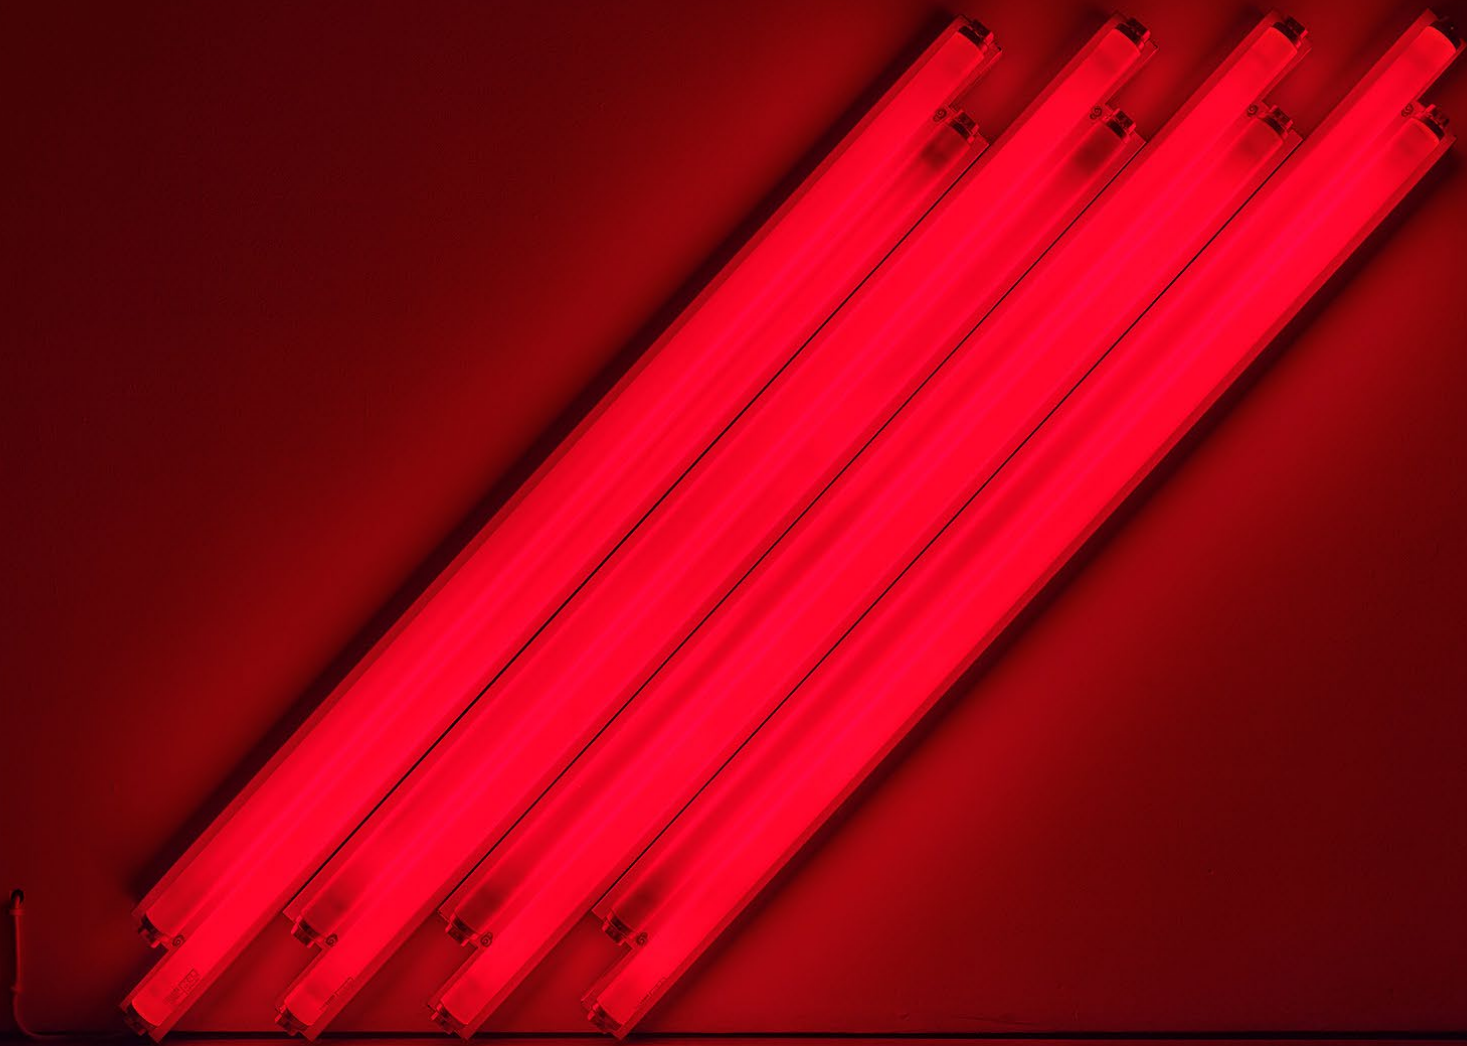

PETER FREEMAN, INC. 140 GRAND STREET, NEW YORK www.peterfreemaninc.com

ART BASEL 2024

11-16 JUNE | BOOTH B8 | MESSE BASEL

DOVE ALLOUCHE

Coin de quartz

2024

Lambda silver prints in artist's silver-plated brass frames, in three parts