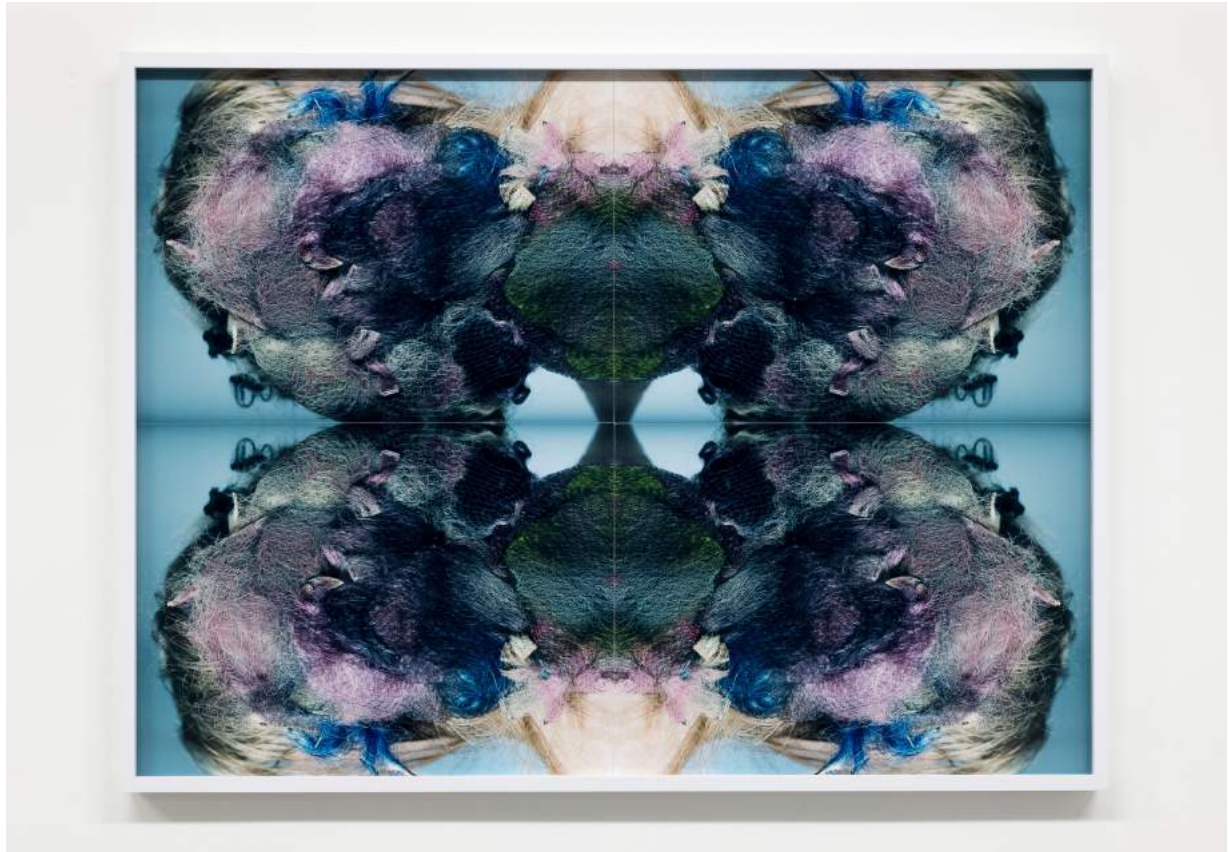

REENA SPAULINGS FINE ART
165 EAST BROADWAY
NEW YORK, NY 10002

Josephine Pryde

Forebodings I, 2023
archival pigment prints
72.3 x 97 cm ; 28 1/2 x 38 1/4 in

2/2 + 1AP
JP/PH 325/2

USD 15,000.00