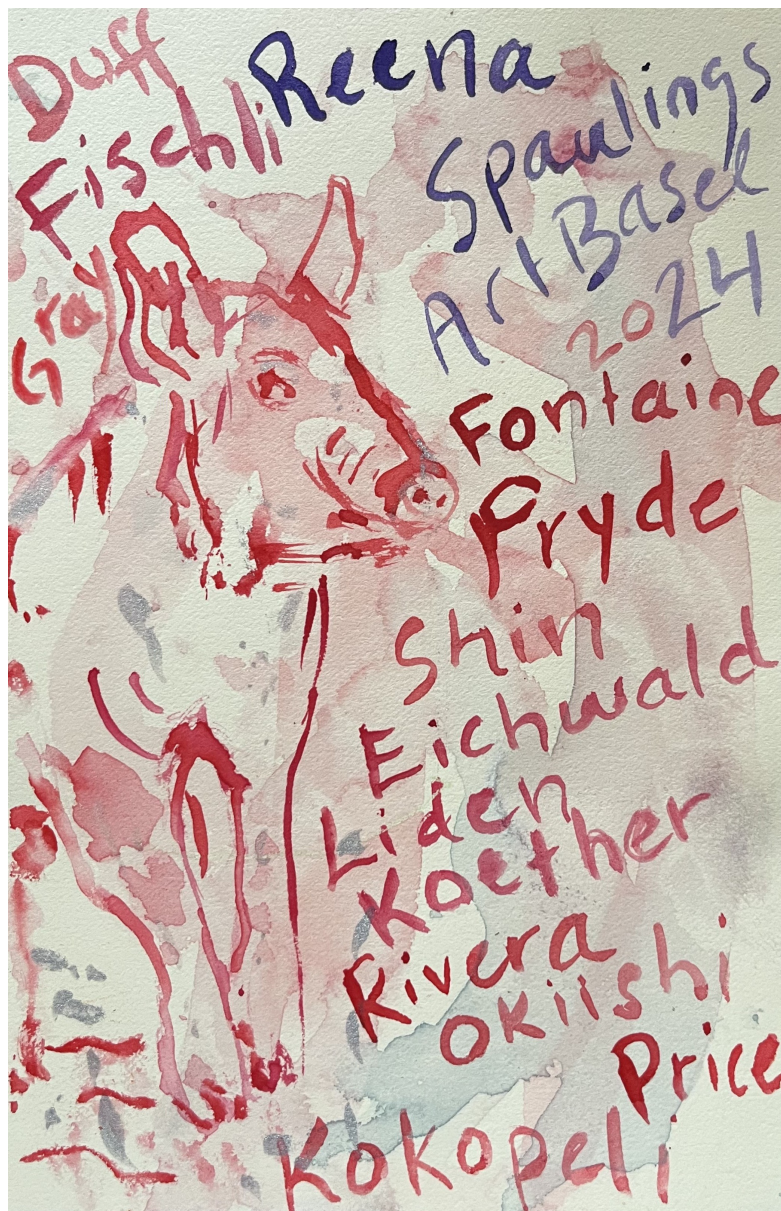

REENA SPAULINGS FINE ART
165 EAST BROADWAY
NEW YORK, NY 10002

RSFA
@
Art Basel
2024

Hall 2.1
Booth L13

REENA SPAULINGS FINE ART
165 EAST BROADWAY
NEW YORK, NY 10002

Michaela Eichwald

Klausur, 2023
lacquer, shellac ink on pleather
200 x 137 cm ; 78 3/4 x 53 7/8 in

ME/P 80

EUR 67,000.00

REENA SPAULINGS FINE ART
165 EAST BROADWAY
NEW YORK, NY 10002

Michaela Eichwald

Al Formo, Farbe, Fläche (+ Vorsokratiker), 2023
acrylic, laquer, shellac ink on pleather
270 x 135 cm ; 106 1/4 x 53 1/8 in