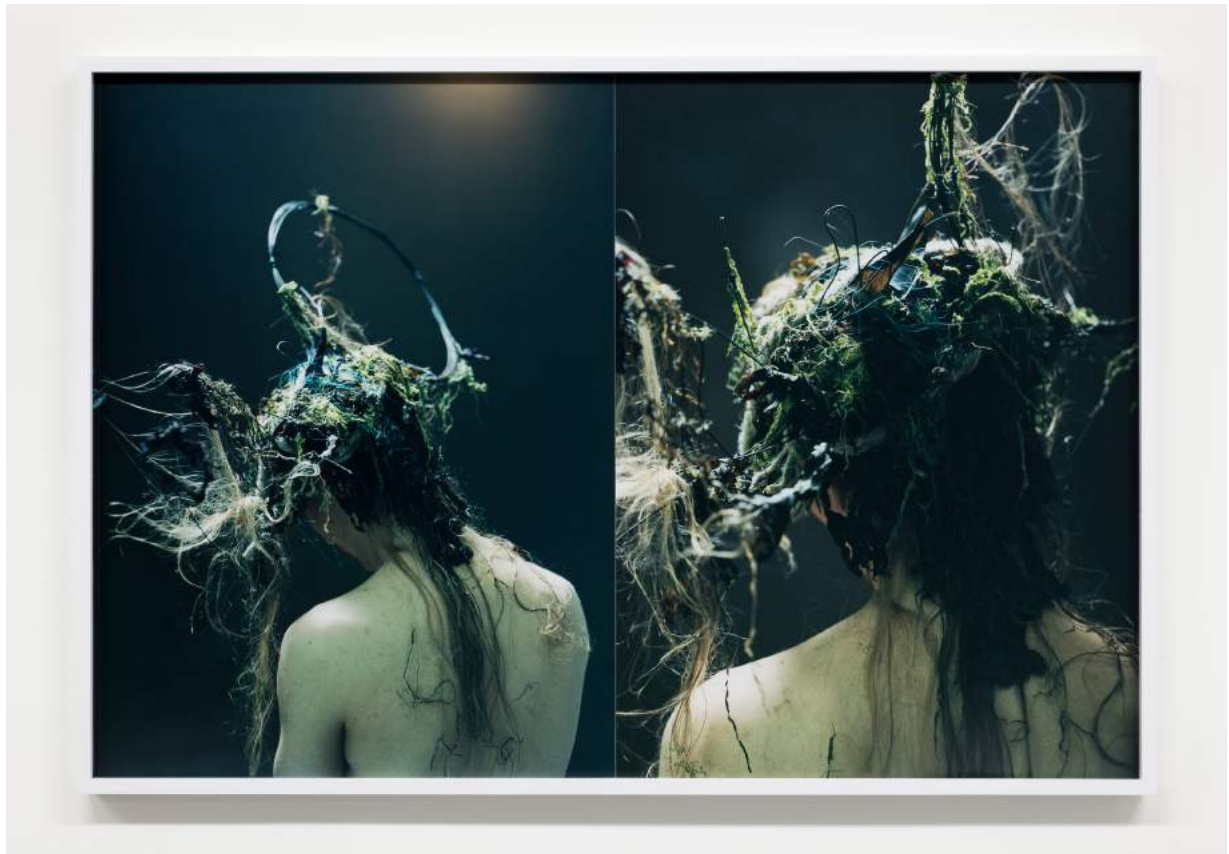

REENA SPAULINGS FINE ART
165 EAST BROADWAY
NEW YORK, NY 10002

Josephine Pryde

Dilemmas IV, 2023
archival pigment prints
72.3 x 106 cm ; 28 1/2 x 41 3/4 in

2/2 + 1AP
JP/PH 322/2

USD 15,000.00