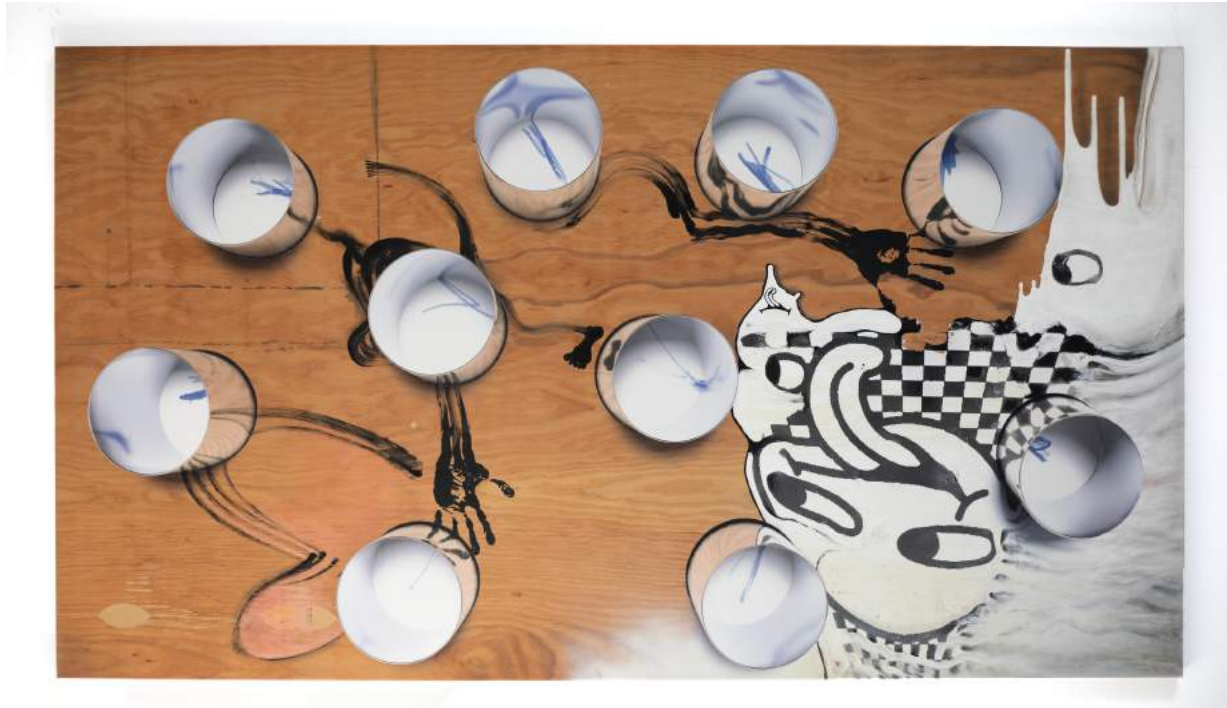

REENA SPAULINGS FINE ART
165 EAST BROADWAY
NEW YORK, NY 10002

John Duff

Untitled, 1980
fiberglass, wood
162.56 x 26.67 x 12.06 cm ; 64 x 10 1/2 x 4 3/4 in

JD/S 12

USD 35,000.00

REENA SPAULINGS FINE ART
165 EAST BROADWAY
NEW YORK, NY 10002