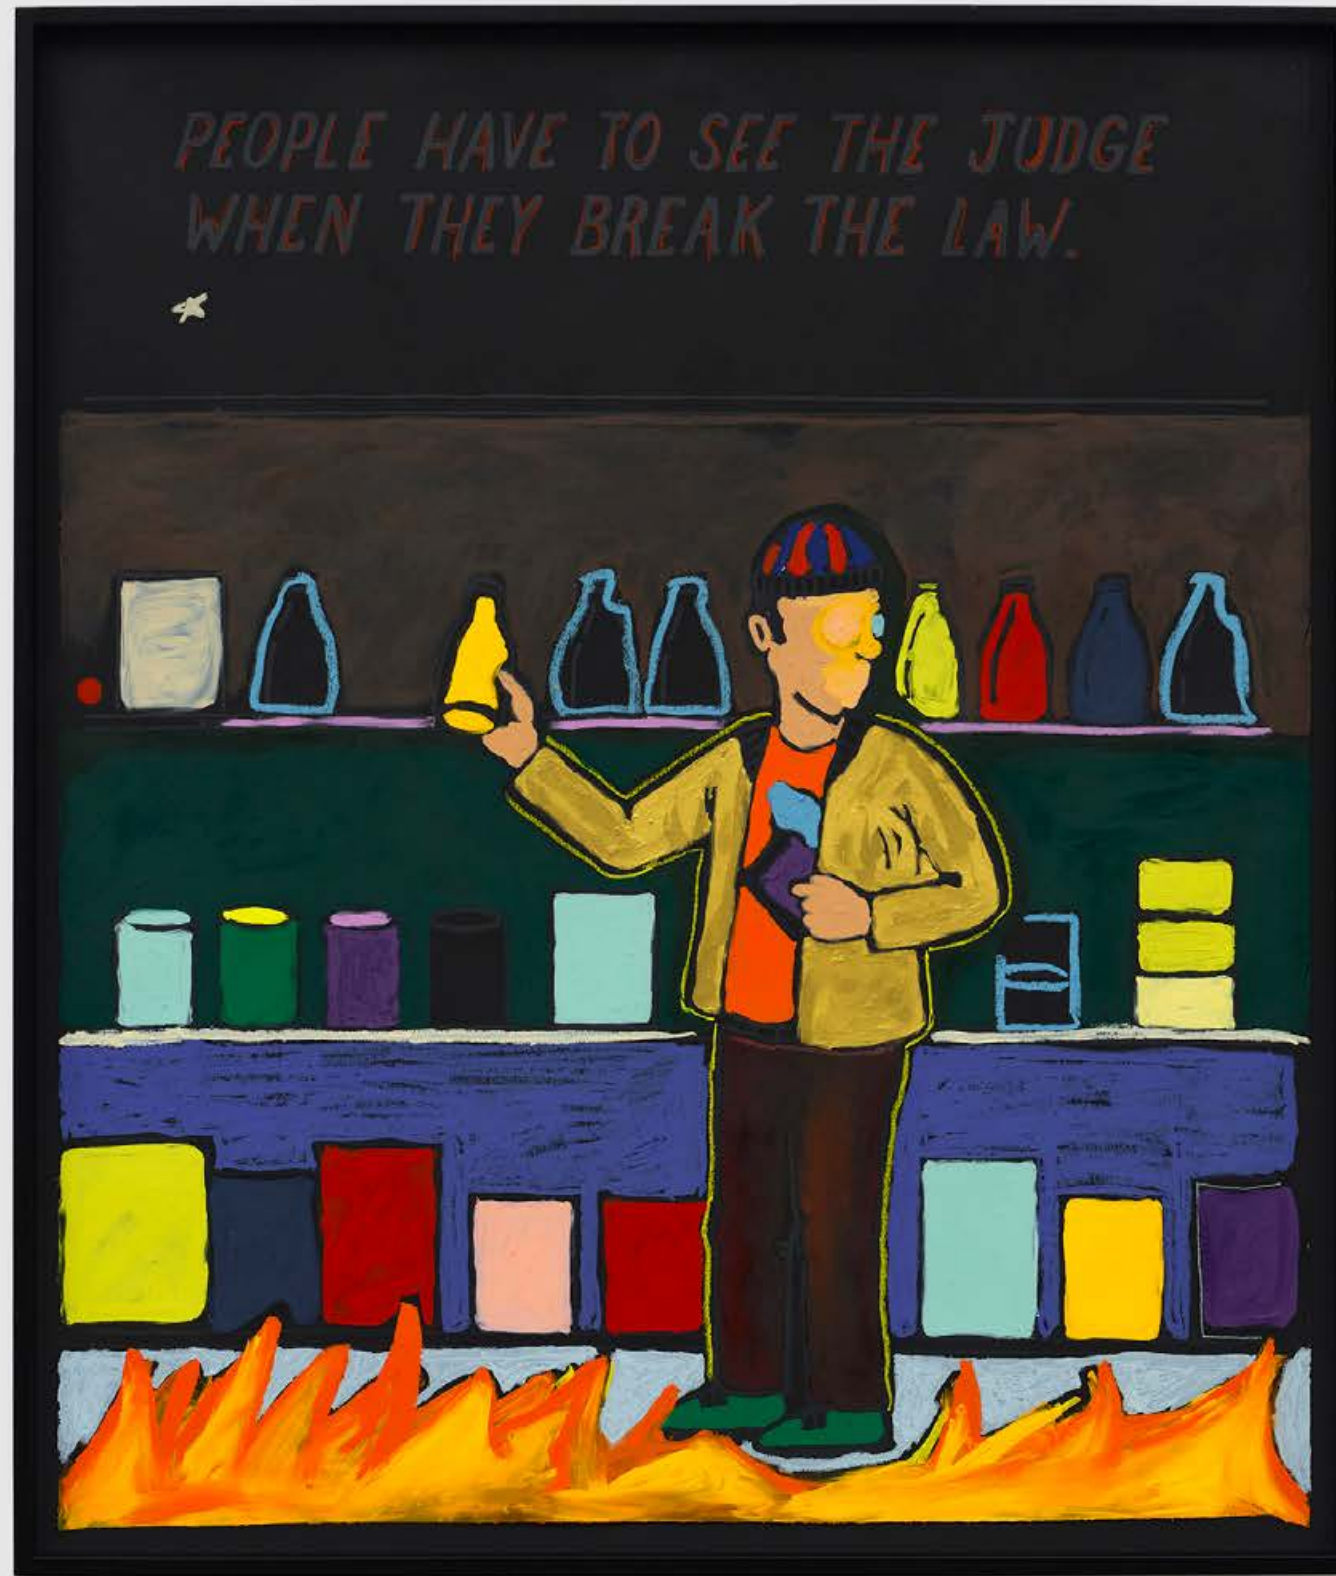

REGEN PROJECTS

SABLE ELYSE SMITH

Coloring Book 142

2023

Screen printing ink, oil pastel, and oil stick on paper

59 x 50 1/4 inches (149.9 x 127.6 cm)

Framed: 62 1/2 x 53 1/2 x 2 1/2 inches (158.8 x 135.9 x 6.4 cm)

SES 147

$50,000.00