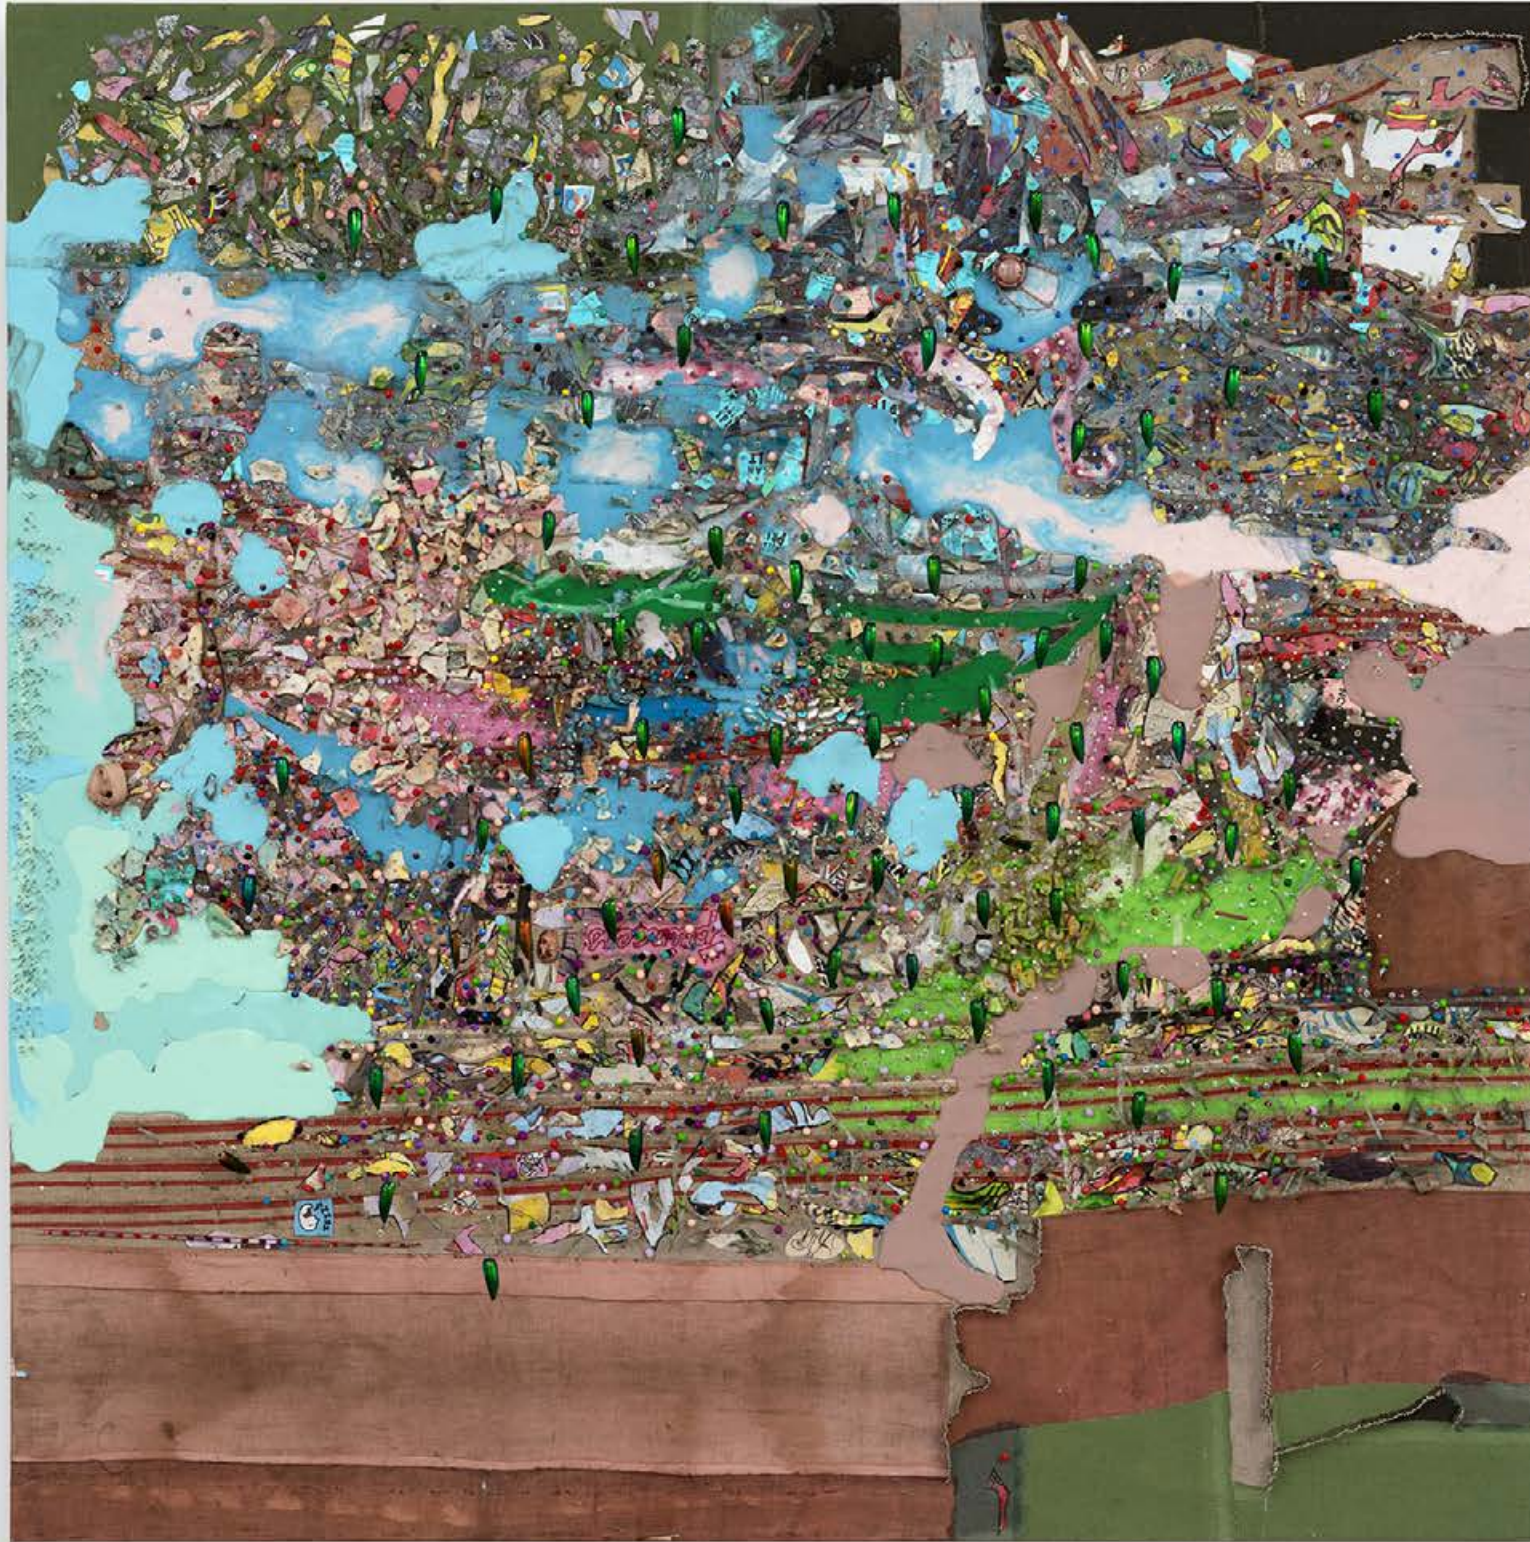

WB 1964

\$25,000.00

REGEN PROJECTS

ALEX HUBBARD
3D Legs
2023
Urethane on canvas
48 1/4 x 41 1/8 x 1 7/8 inches (122.6 x 104.5 x 4.8 cm)
AH 131
\$60,000.00

REGEN PROJECTS

ELLIOTT HUNDLEY

15.5.24.1

2024