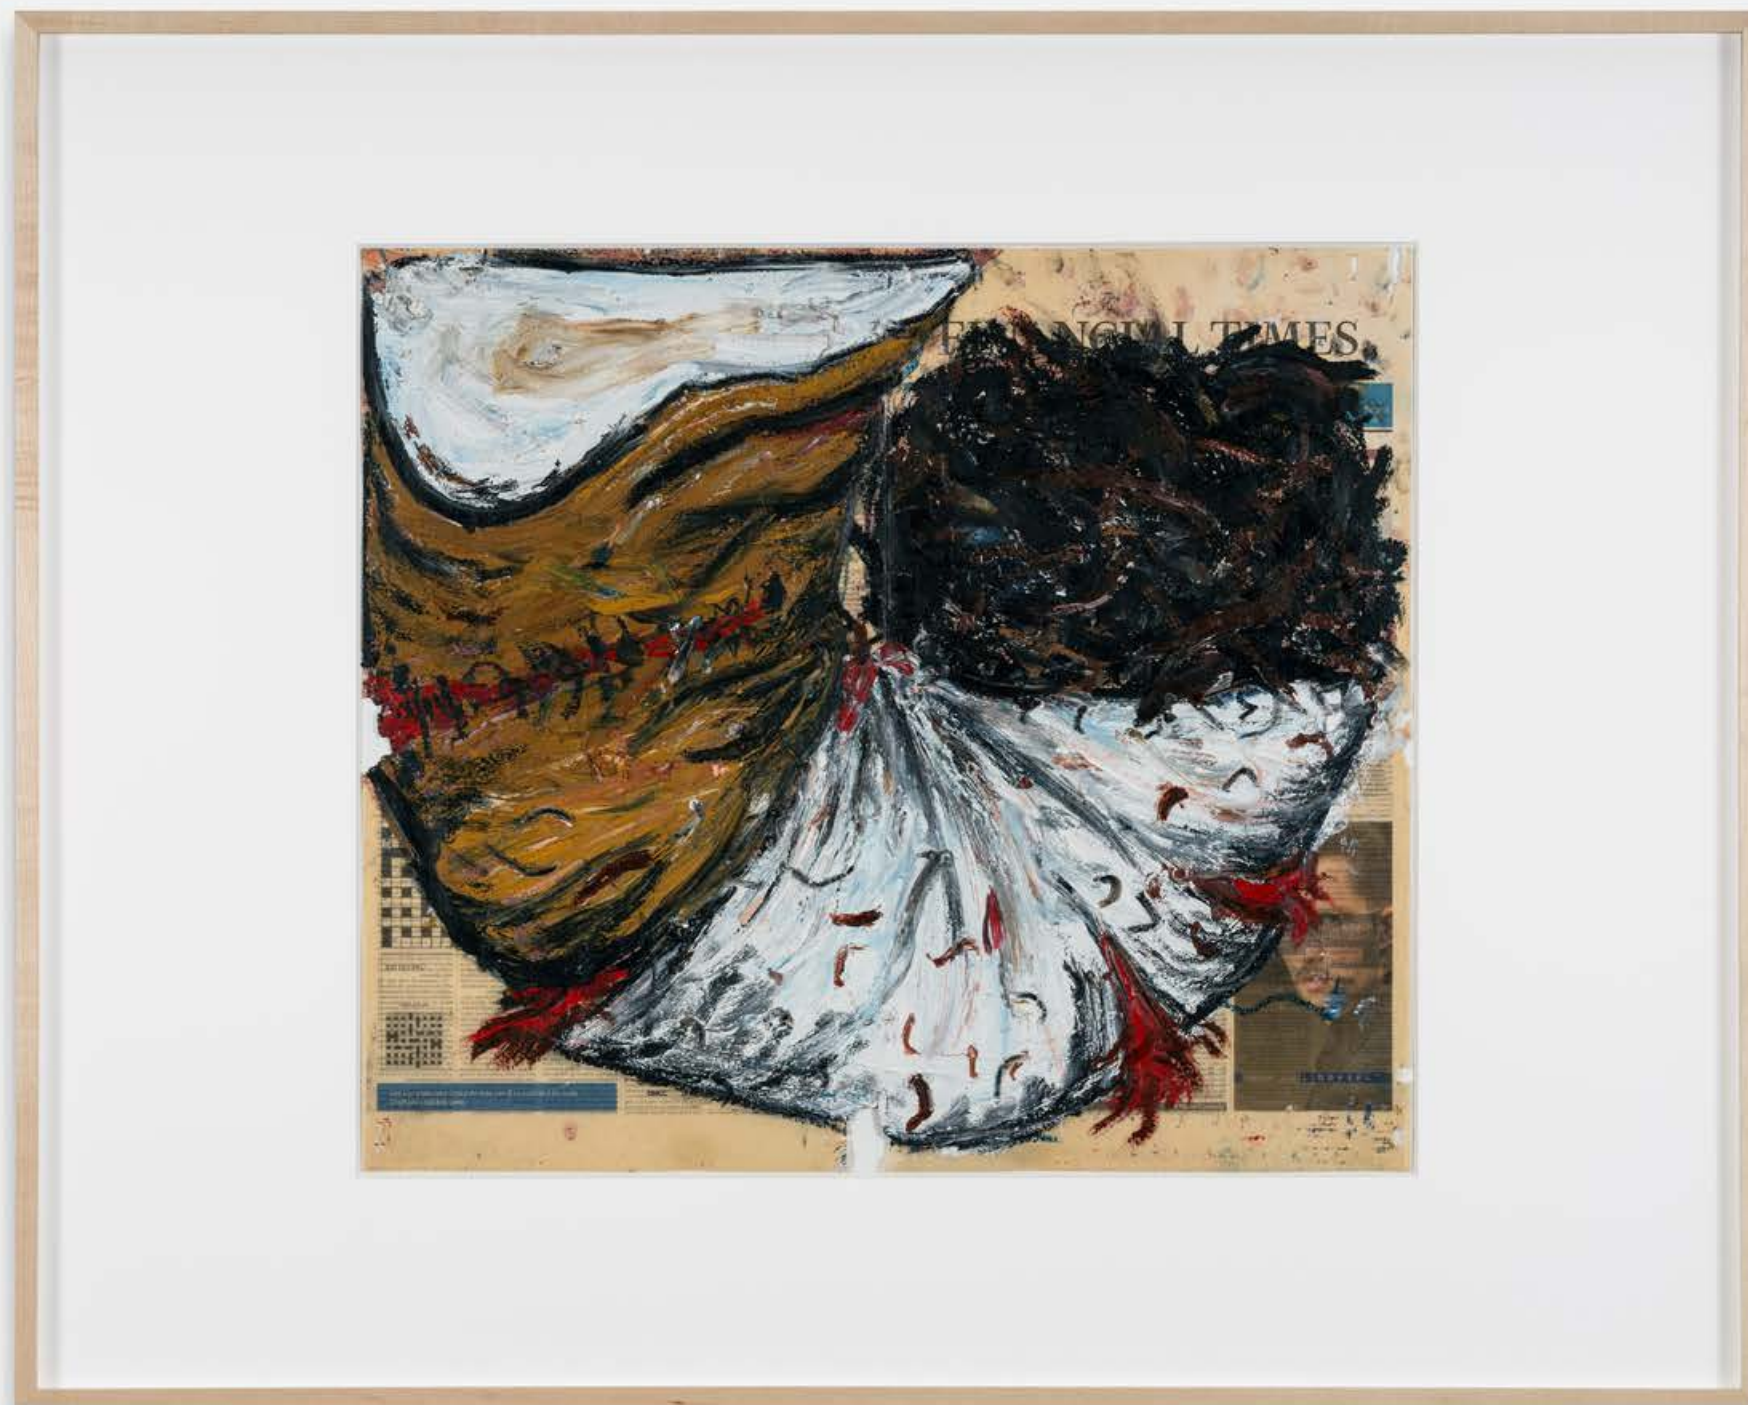

REGEN PROJECTS

WALEAD BESHTY

سبسي (Financial Times, Tuesday 18 January 2022; Los Angeles, California)

2023

Oil pastel on newspaper

21 x 23 7/8 inches (53.3 x 60.6 cm)

Framed: 31 5/8 x 39 1/2 x 1 3/4 inches (80.3 x 100.3 x 4.4 cm)

WB 1964

$25,000.00