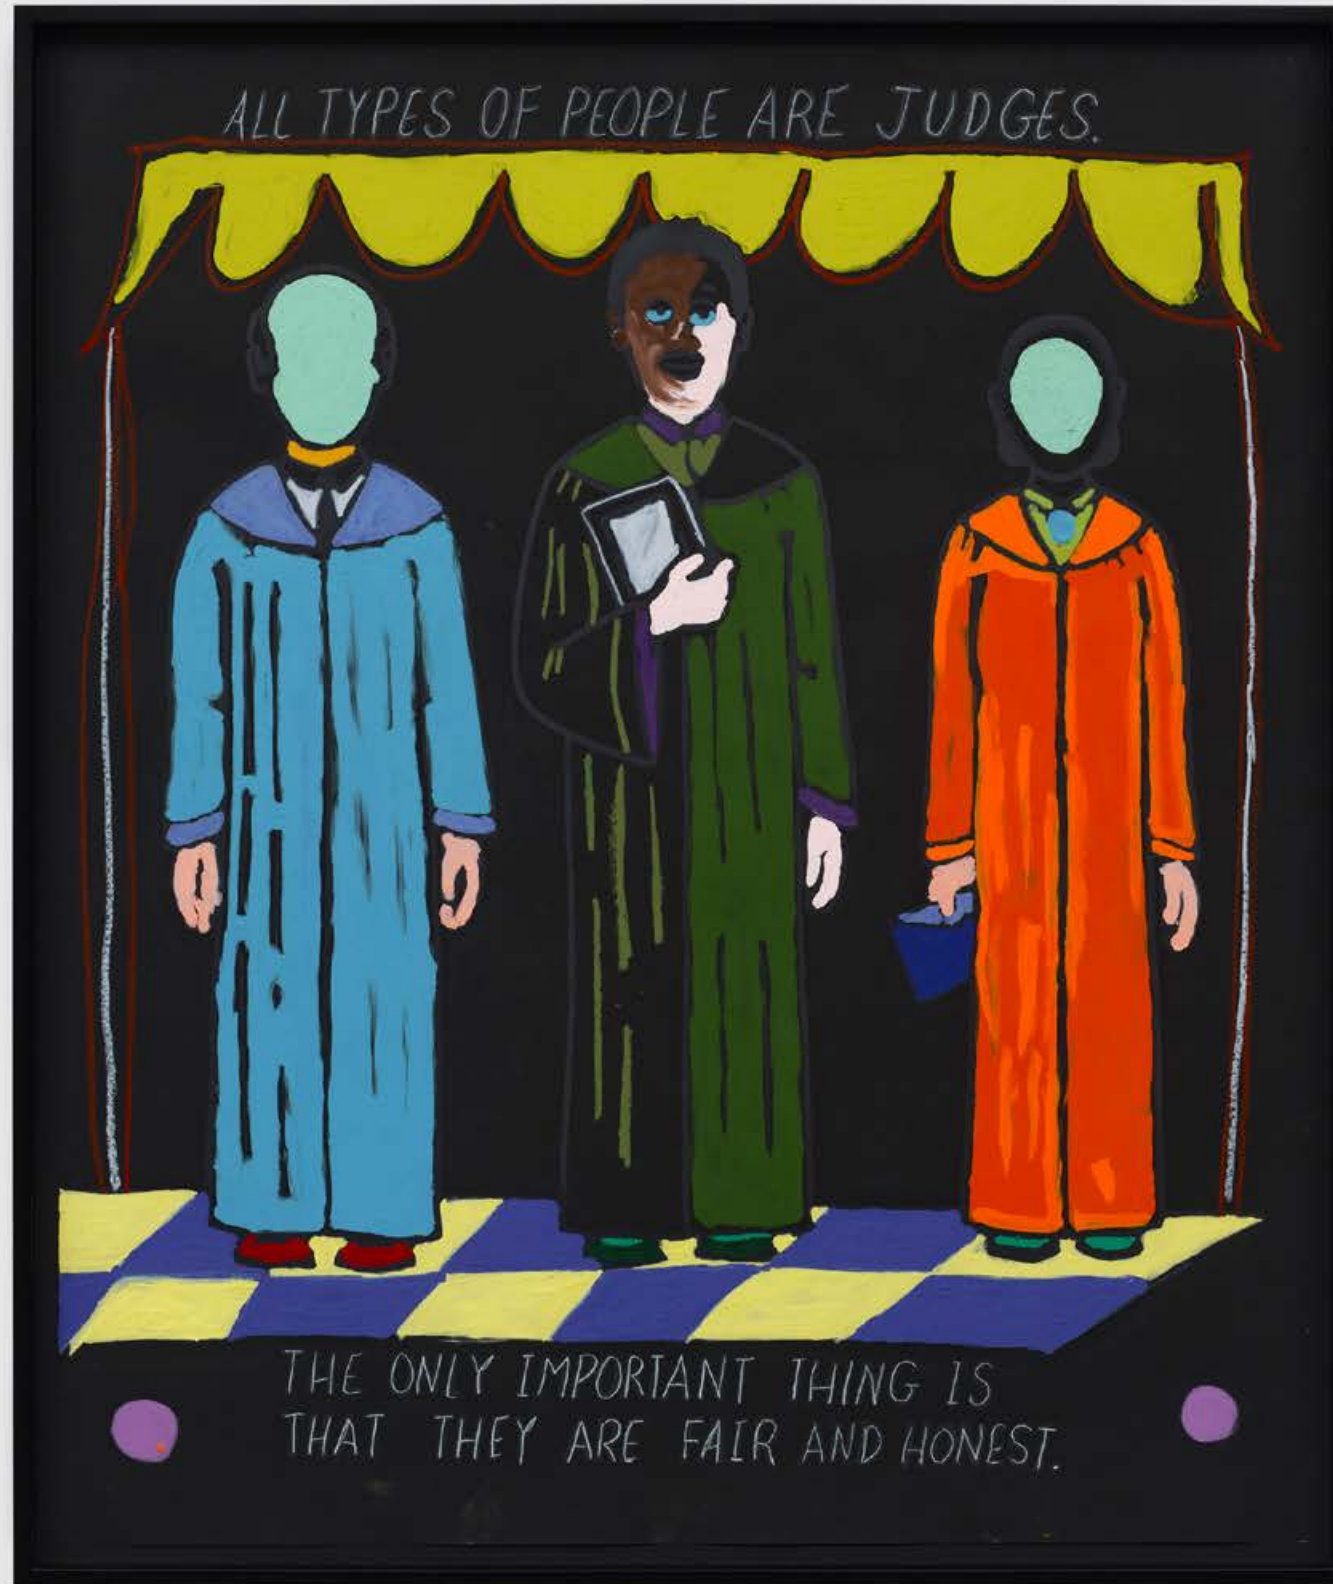

REGEN PROJECTS

SABLE ELYSE SMITH

Coloring Book 134

2023

Screen printing ink, oil pastel, and oil stick on paper

60 1/4 x 50 1/2 inches (153 x 128.3 cm)

Framed: 63 1/4 x 53 1/2 x 2 1/2 inches (160.7 x 135.9 x 6.4 cm)

SES 139

$50,000.00