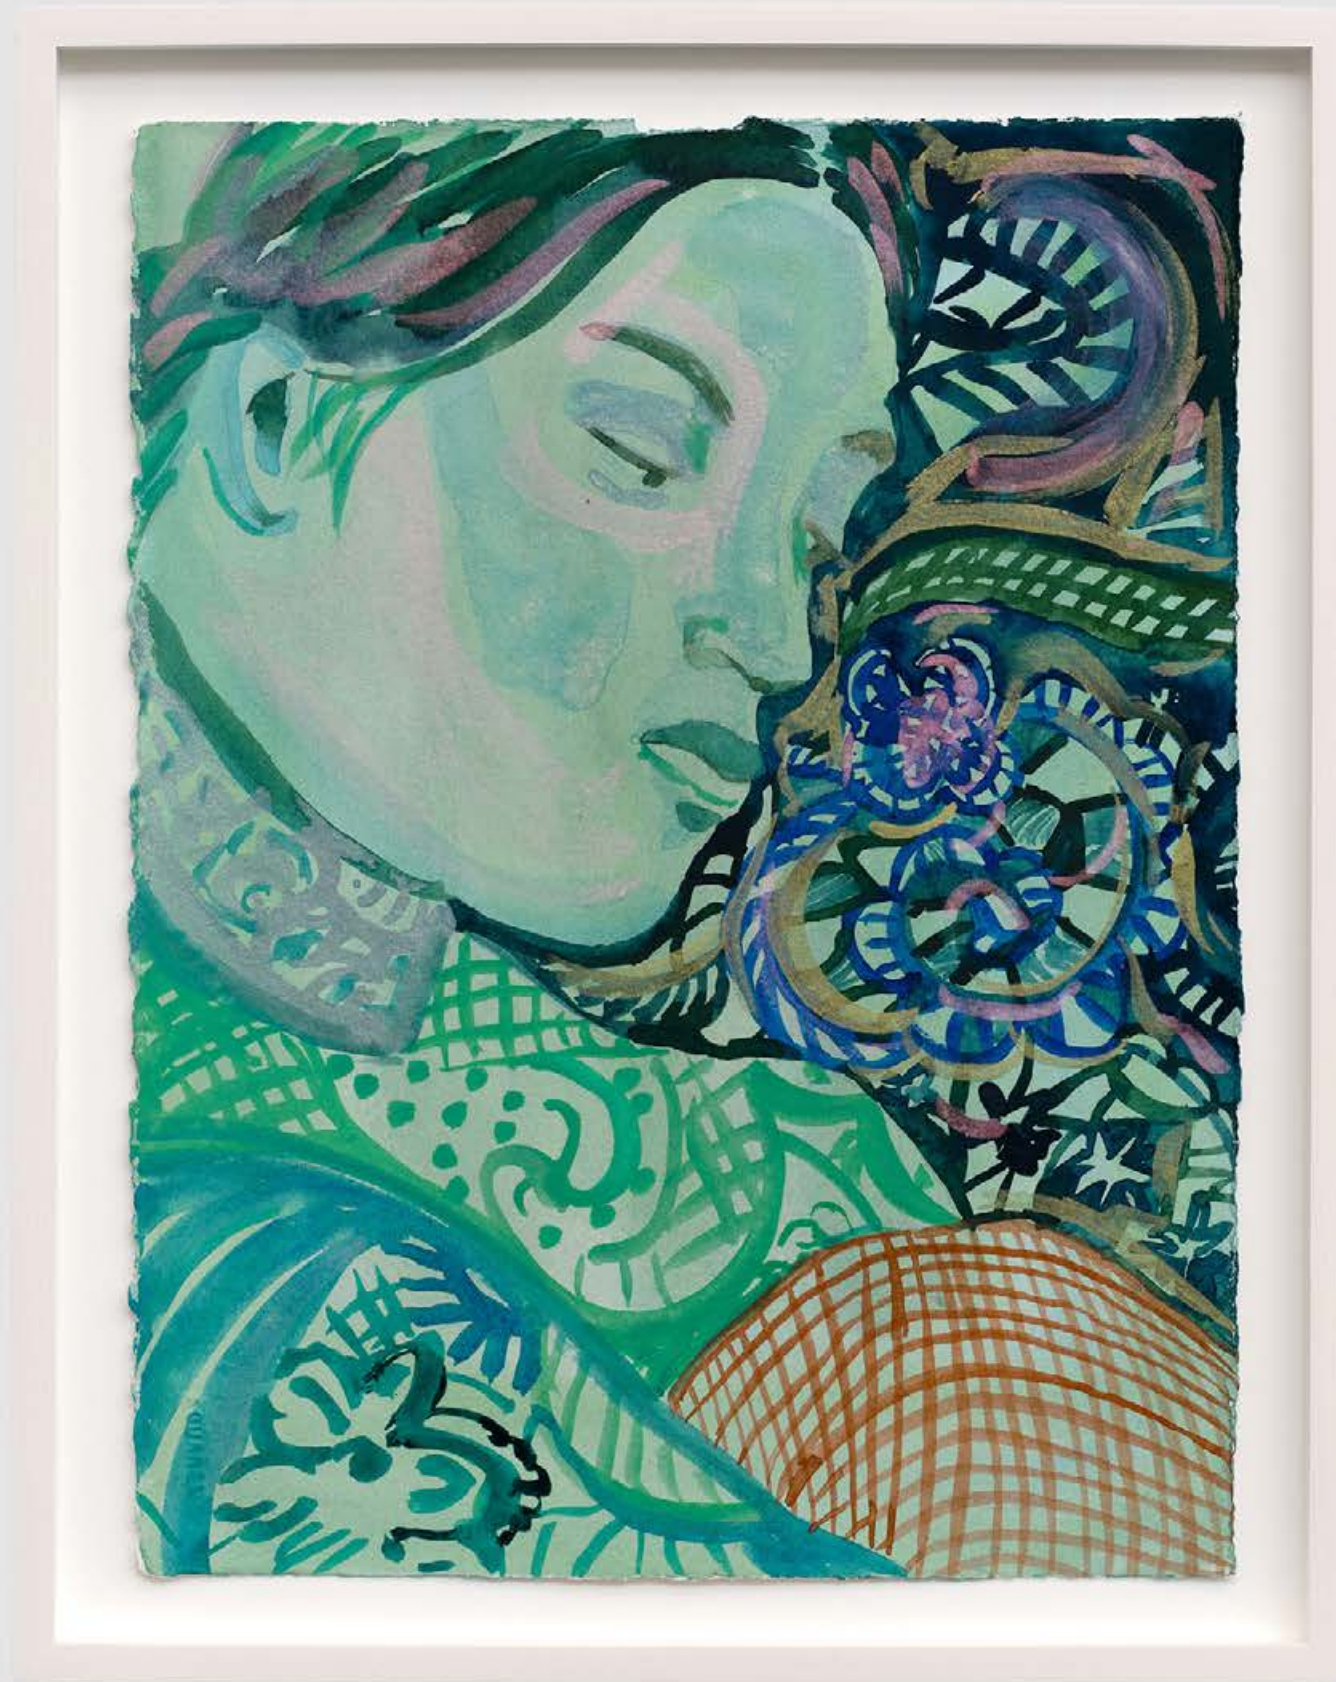

RESERVED

REGEN PROJECTS

ALIZA NISENBAUM

Study for Ankle Strap in Green

2024

Watercolor and gouache on paper

15 x 11 inches (38.1 x 27.9 cm)

Framed: 17 1/4 x 13 3/4 x 1 3/8 inches (43.8 x 34.9 x 3.5 cm)