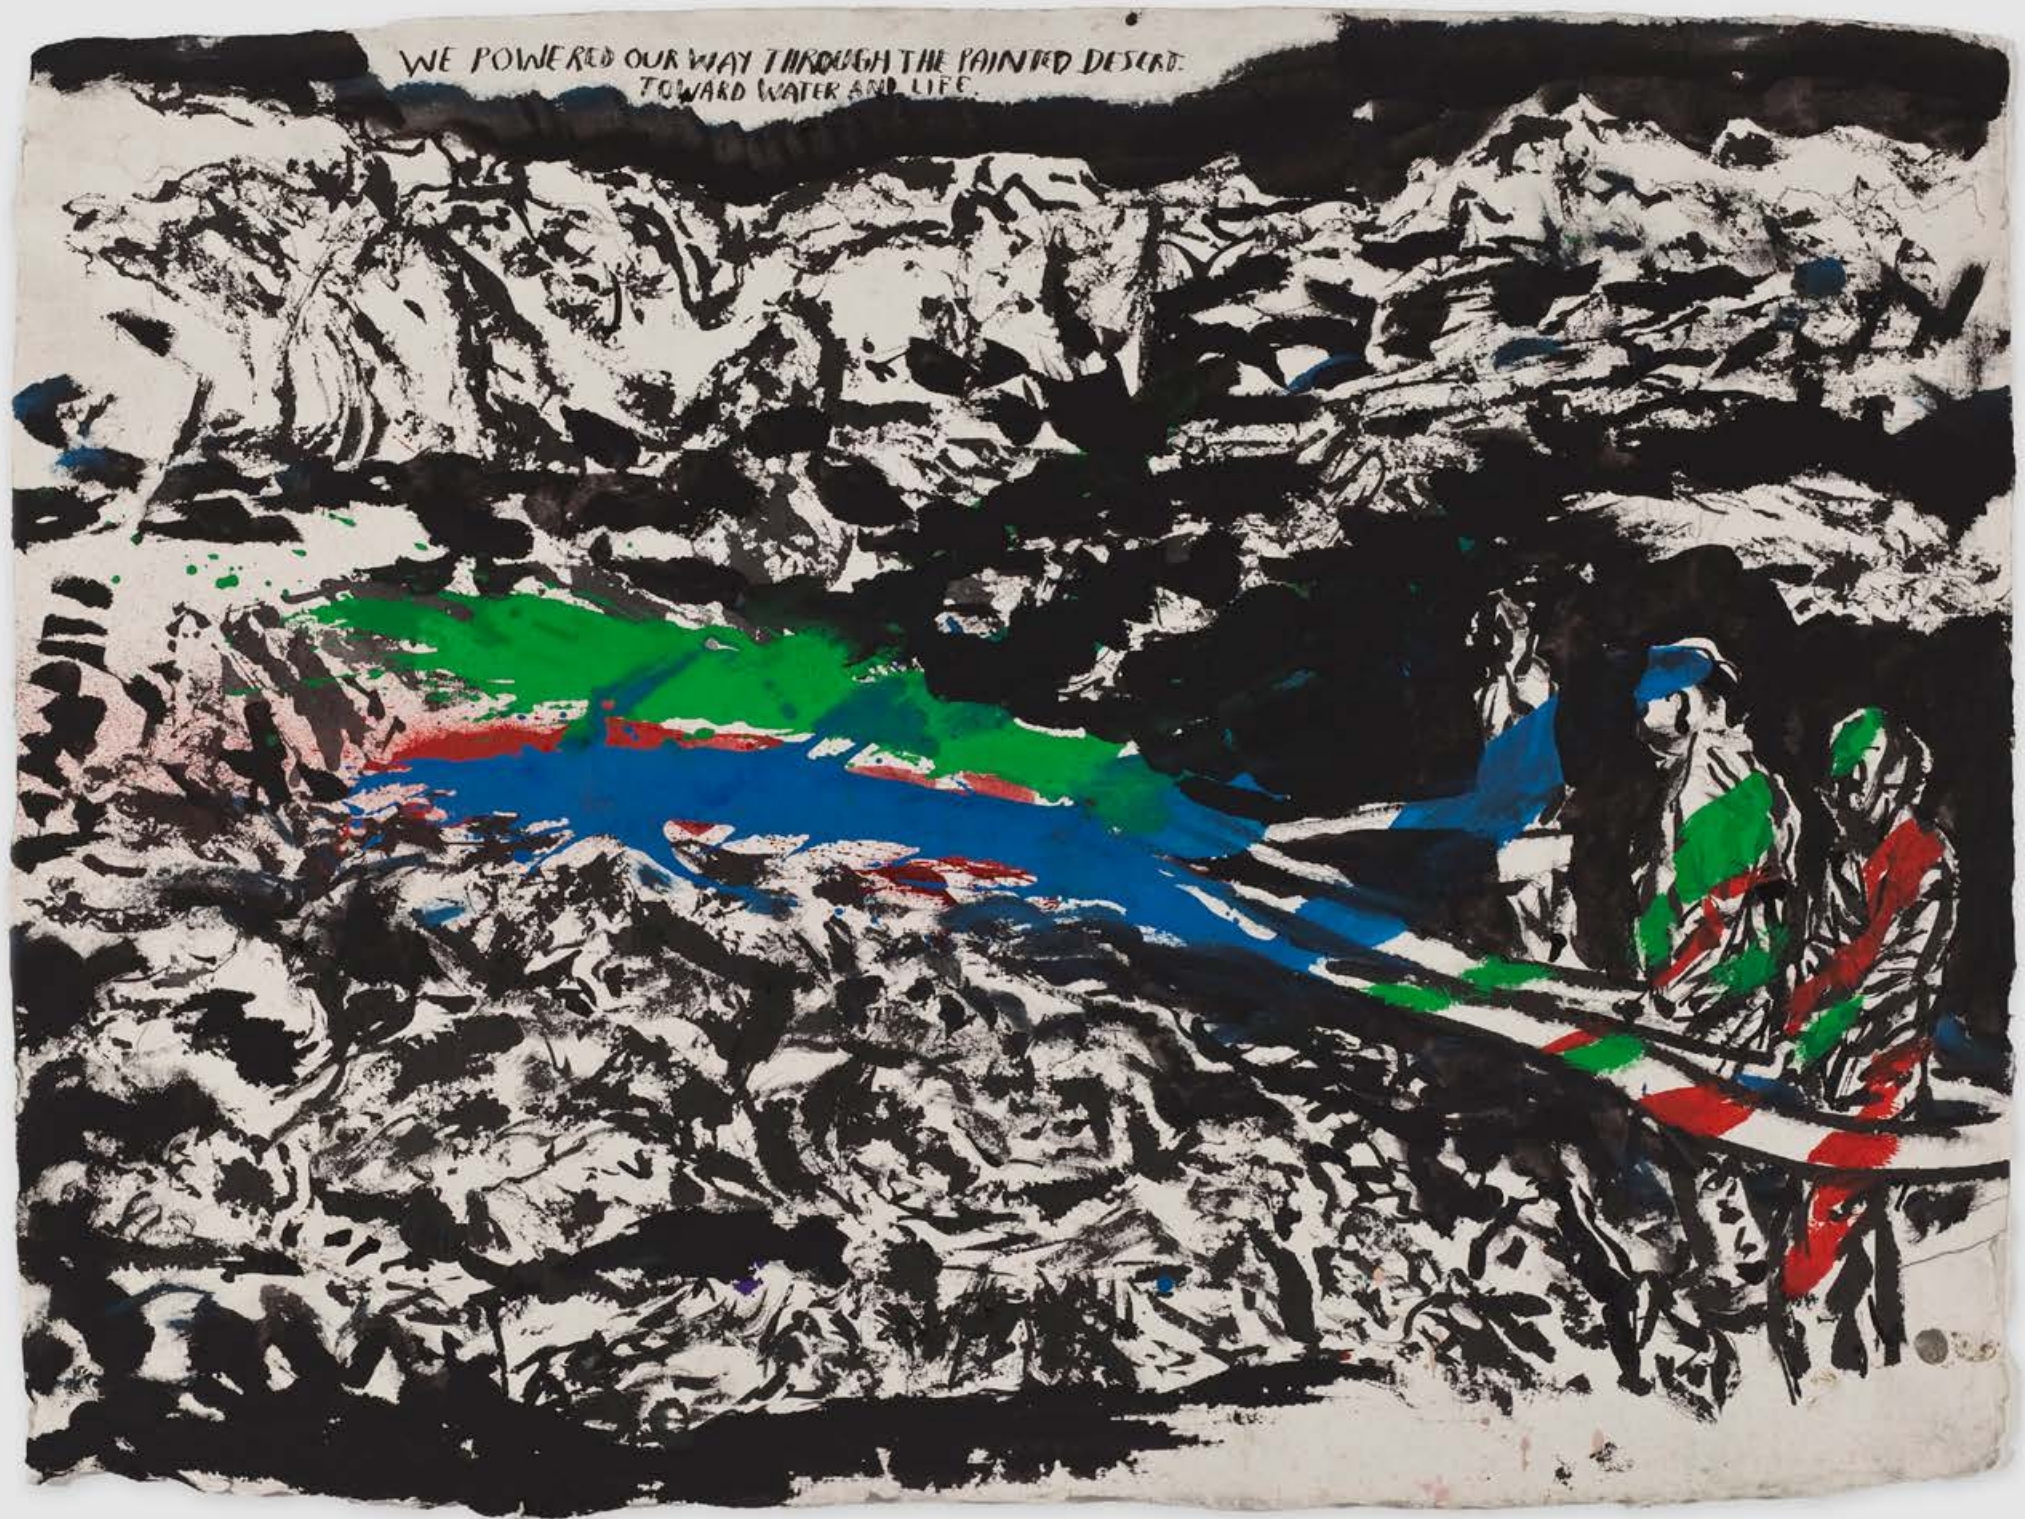

REGEN PROJECTS

RAYMOND PETTIBON

No Title (We powered our)

2010

Pen, ink and gouache on paper

Paper Dimensions:

22 3/4 x 30 inches (57.8 x 76.2 cm)

RaP 7446

$30,000.00