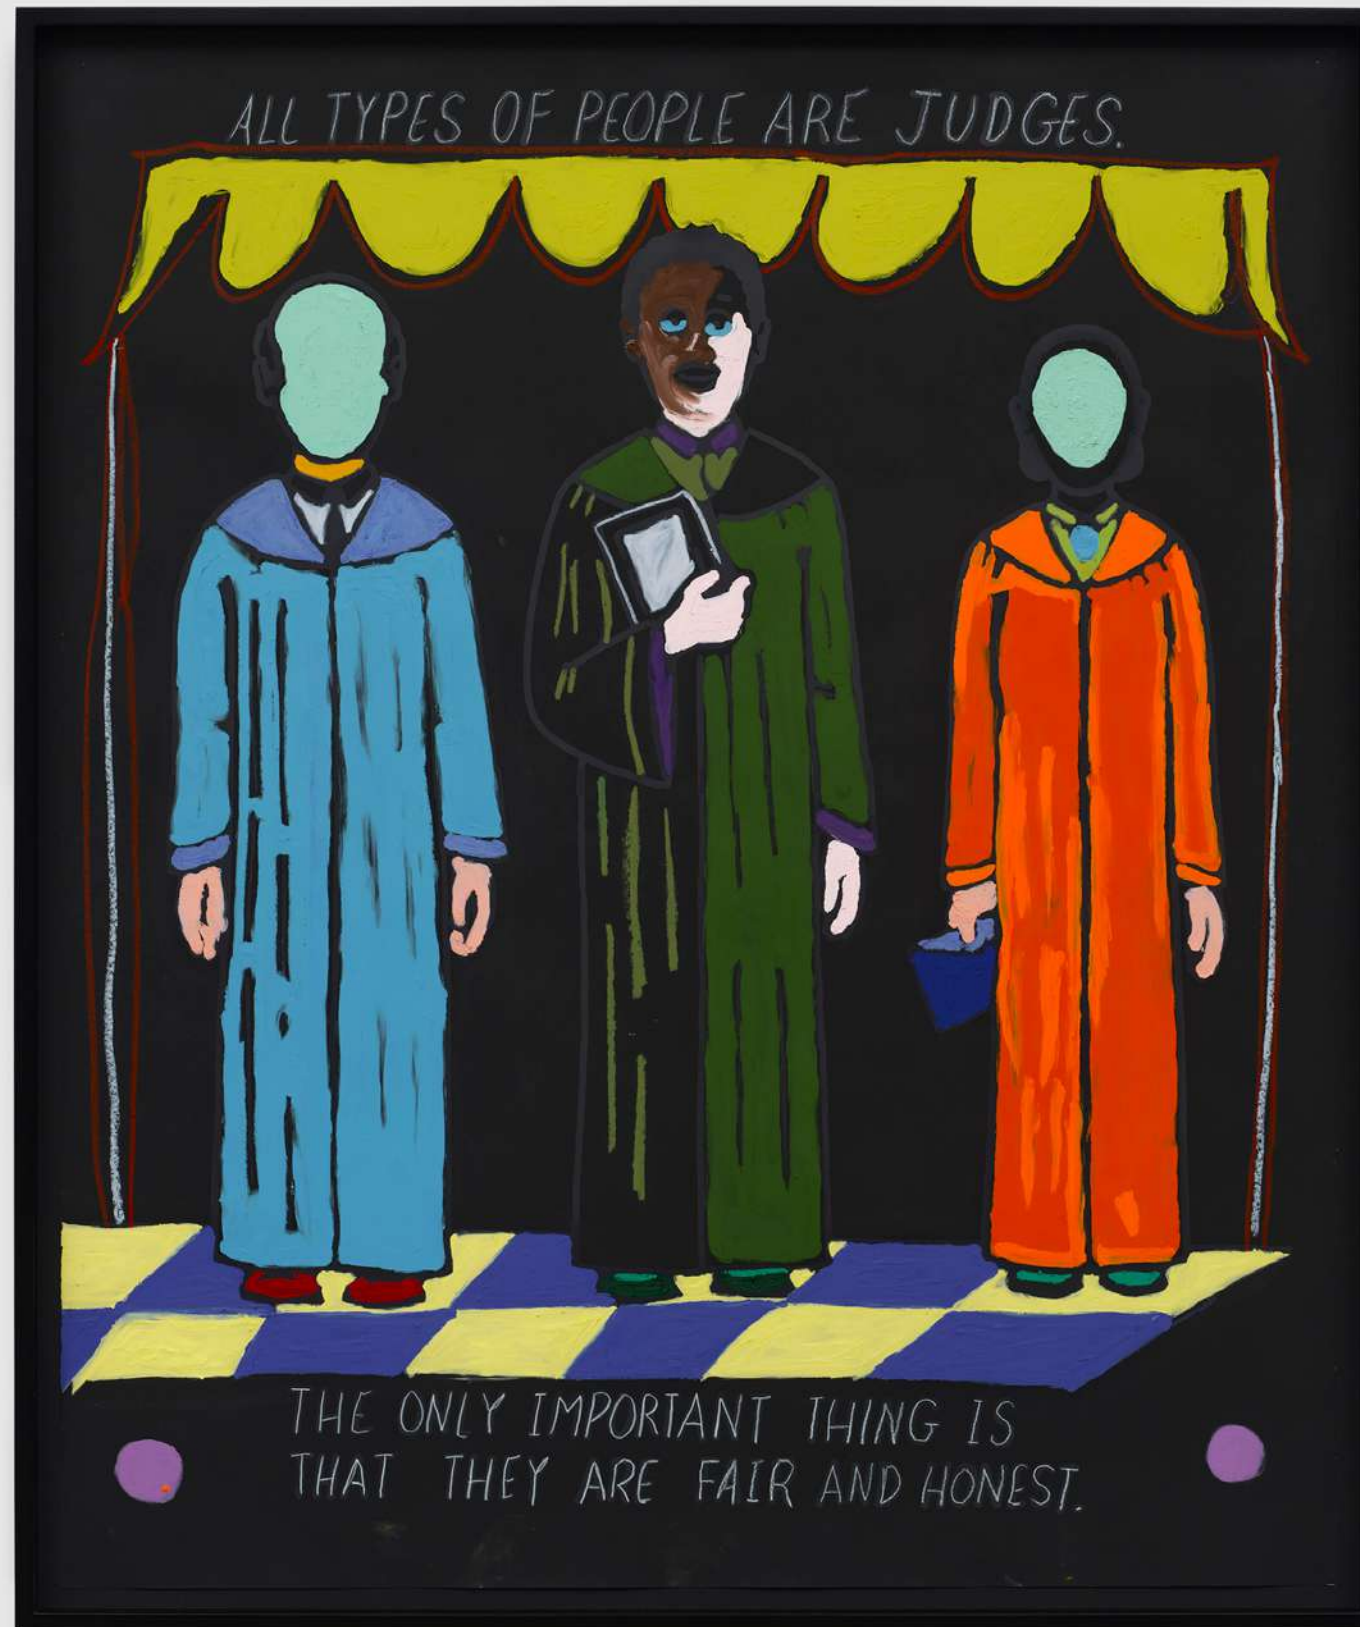

REGEN PROJECTS

SABLE ELYSE SMITH

Coloring Book 134

2023

Screen printing ink, oil pastel, and oil stick on paper

60 1/4 x 50 1/2 inches (153 x 128.3 cm)

Framed: 63 1/4 x 53 1/2 inches (160.7 x 135.9 cm)

SES 139

$50,000.00