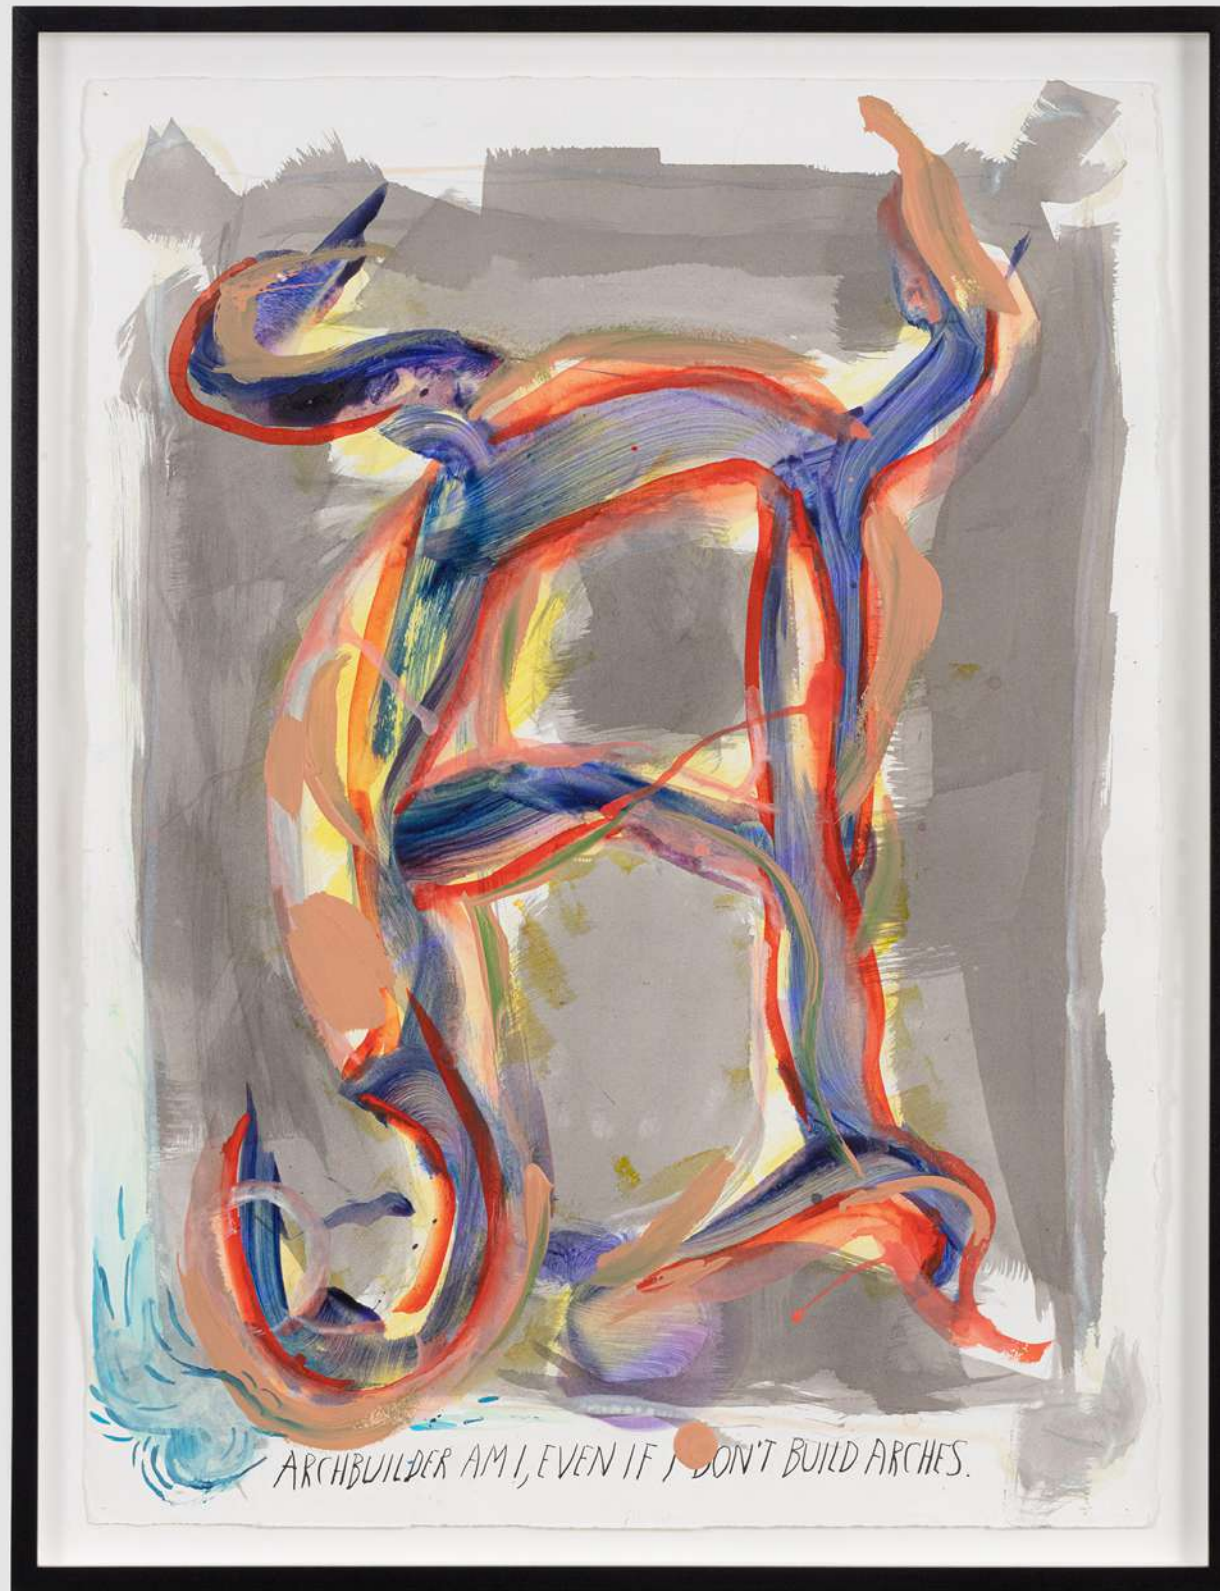

REGEN PROJECTS

RAYMOND PETTIBON

No Title (Archbuilder am I)

2020

Ink, acrylic, and graphite on paper

30 x 22 1/2 inches (76.2 x 57.2 cm)

Framed: 32 3/4 x 25 1/4 x 2 inches (83.2 x 64.1 x 5.1 cm)

RaP 8652

$25,000.00