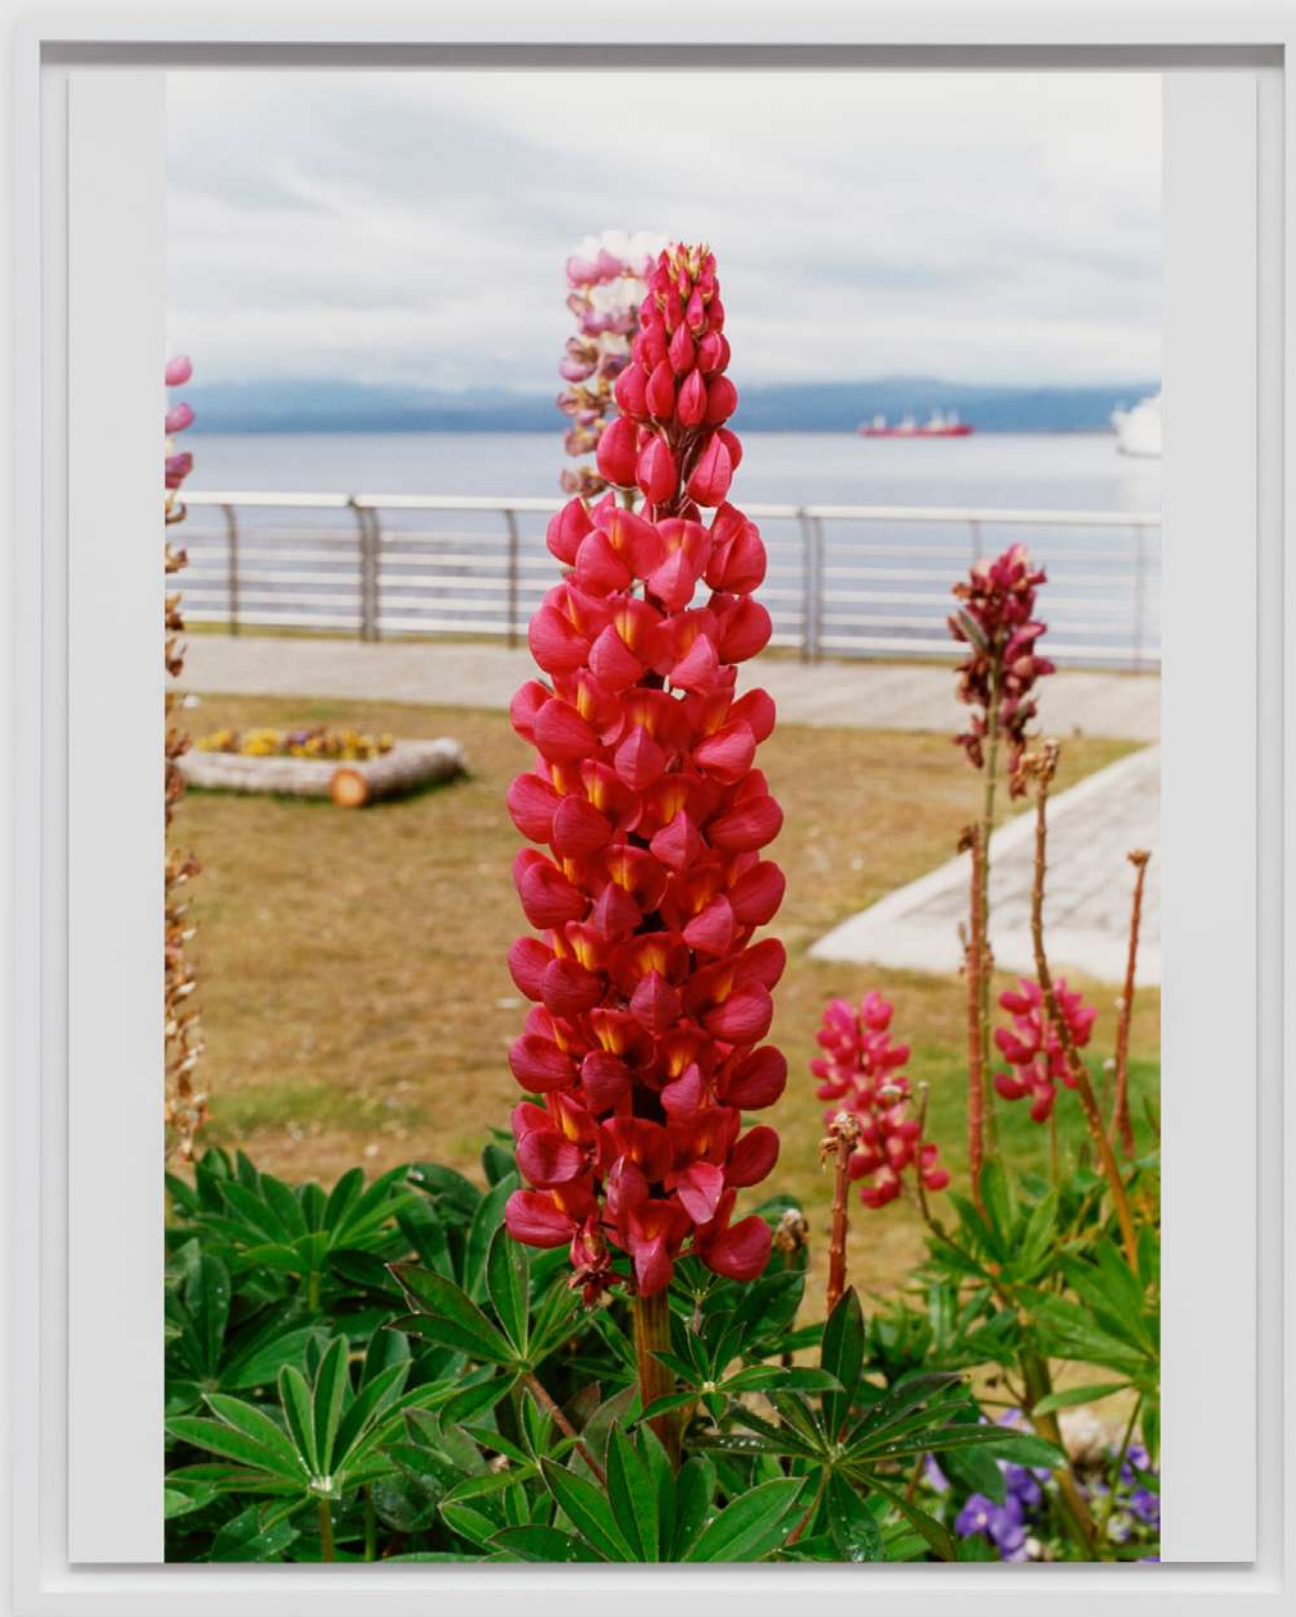

REGEN PROJECTS

WOLFGANG TILLMANS

Ushuaia Lupine (b)

2010

Inkjet print on paper

16 x 12 inches (40.6 x 30.5 cm)

Framed: 17 7/8 x 13 7/8 x 3/4 inches (44 x 34 x 2 cm)

Edition of 10, 1 AP

WT 1337

$12,000.00