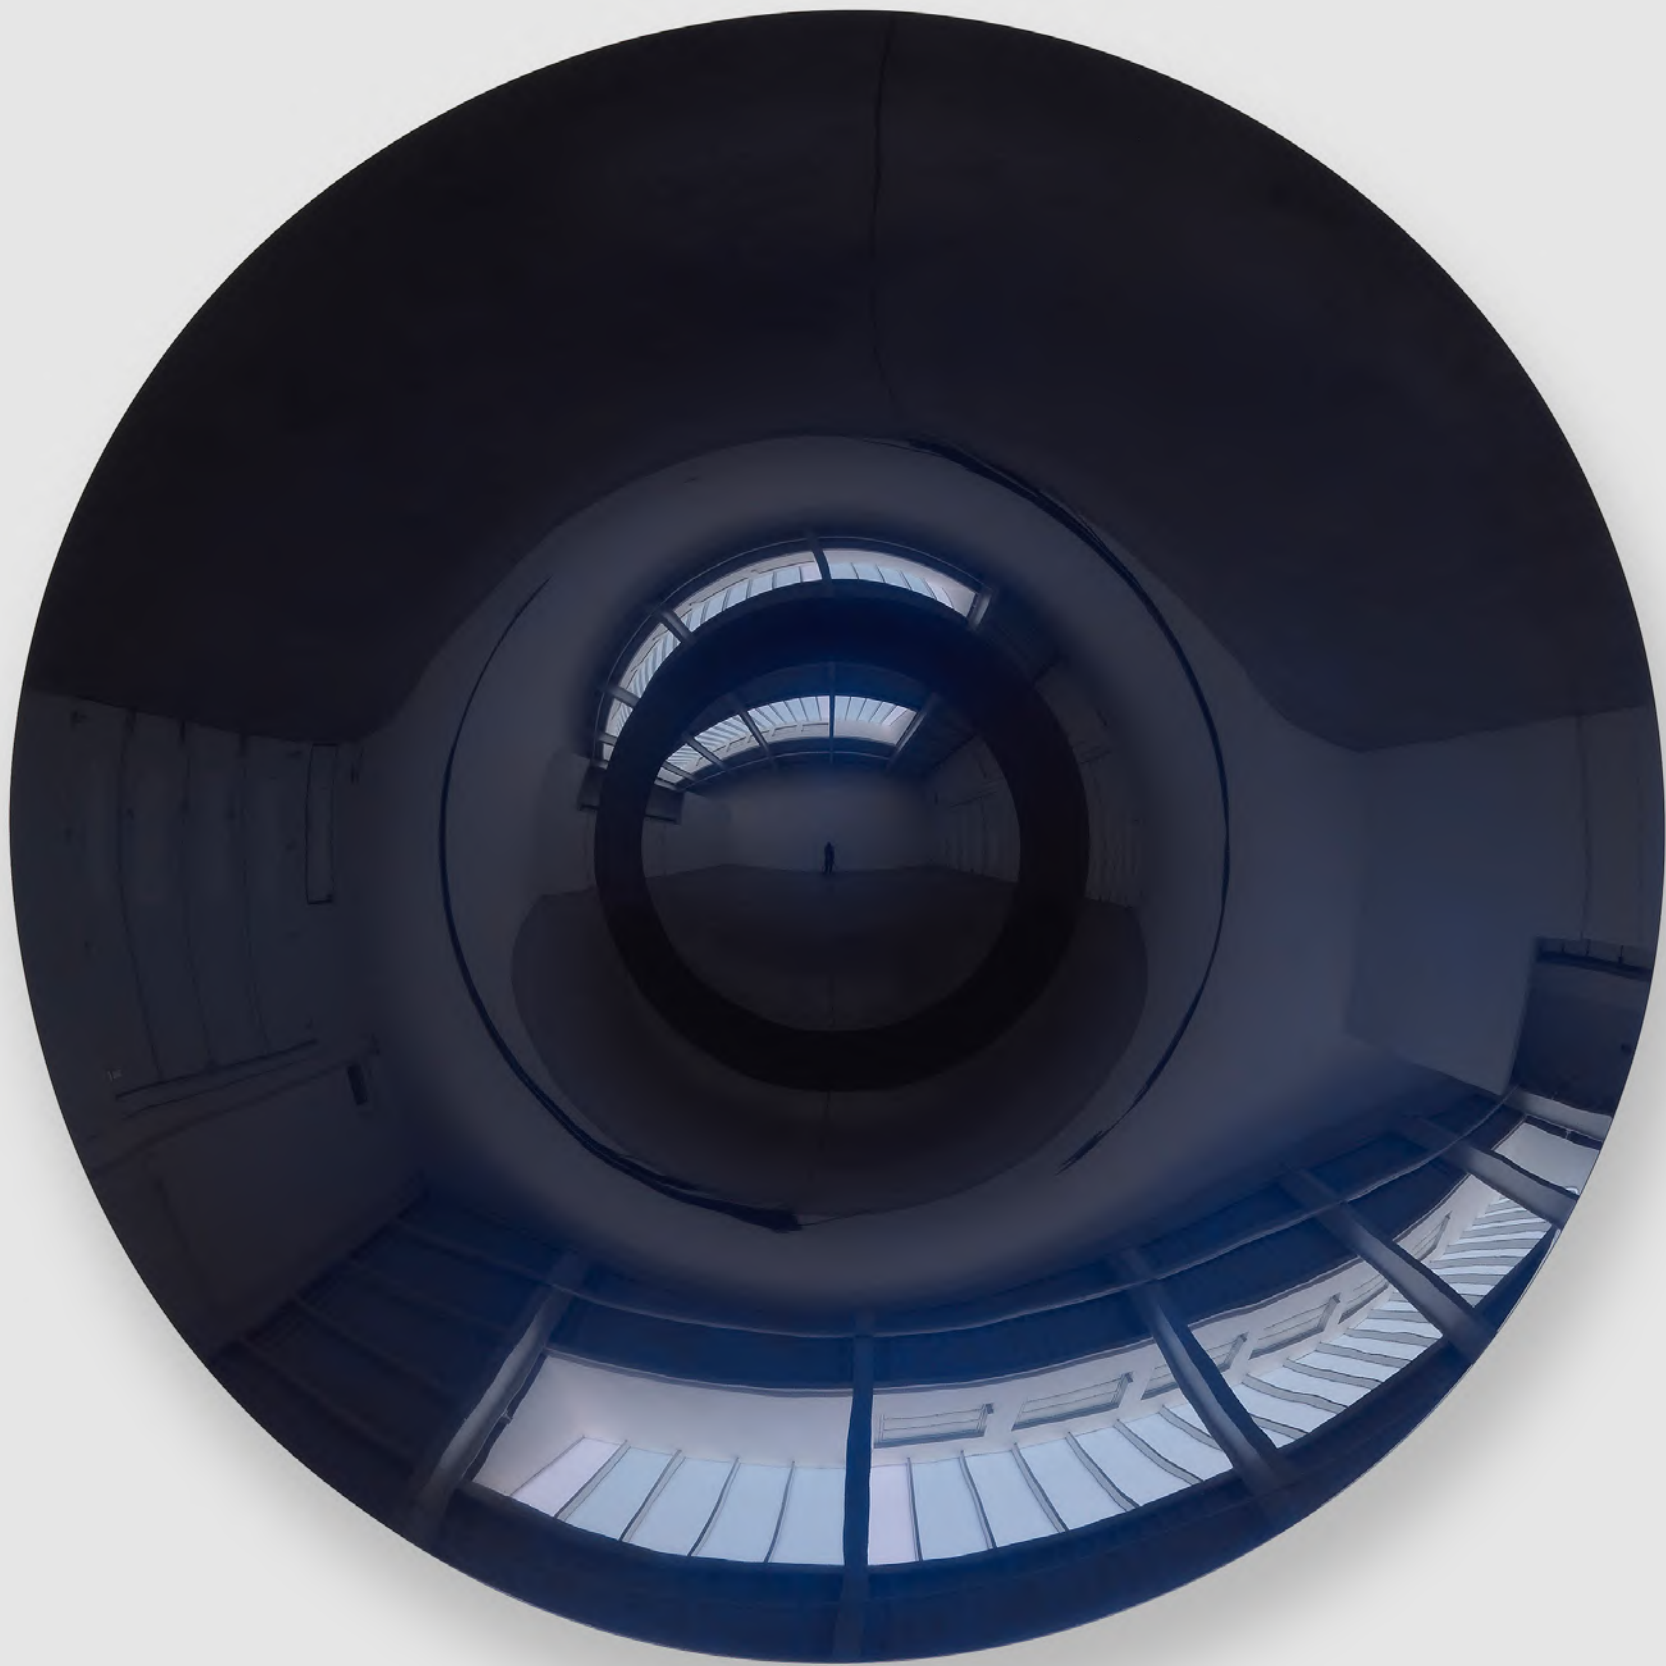

REGEN PROJECTS

ANISH KAPOOR
Prussian Blue over Silver Blue
2023
Fibreglass, paint
73 x 73 x 15 3/8 inches (185.5 x 185.5 x 39 cm)
AKa 347
£950,000.00