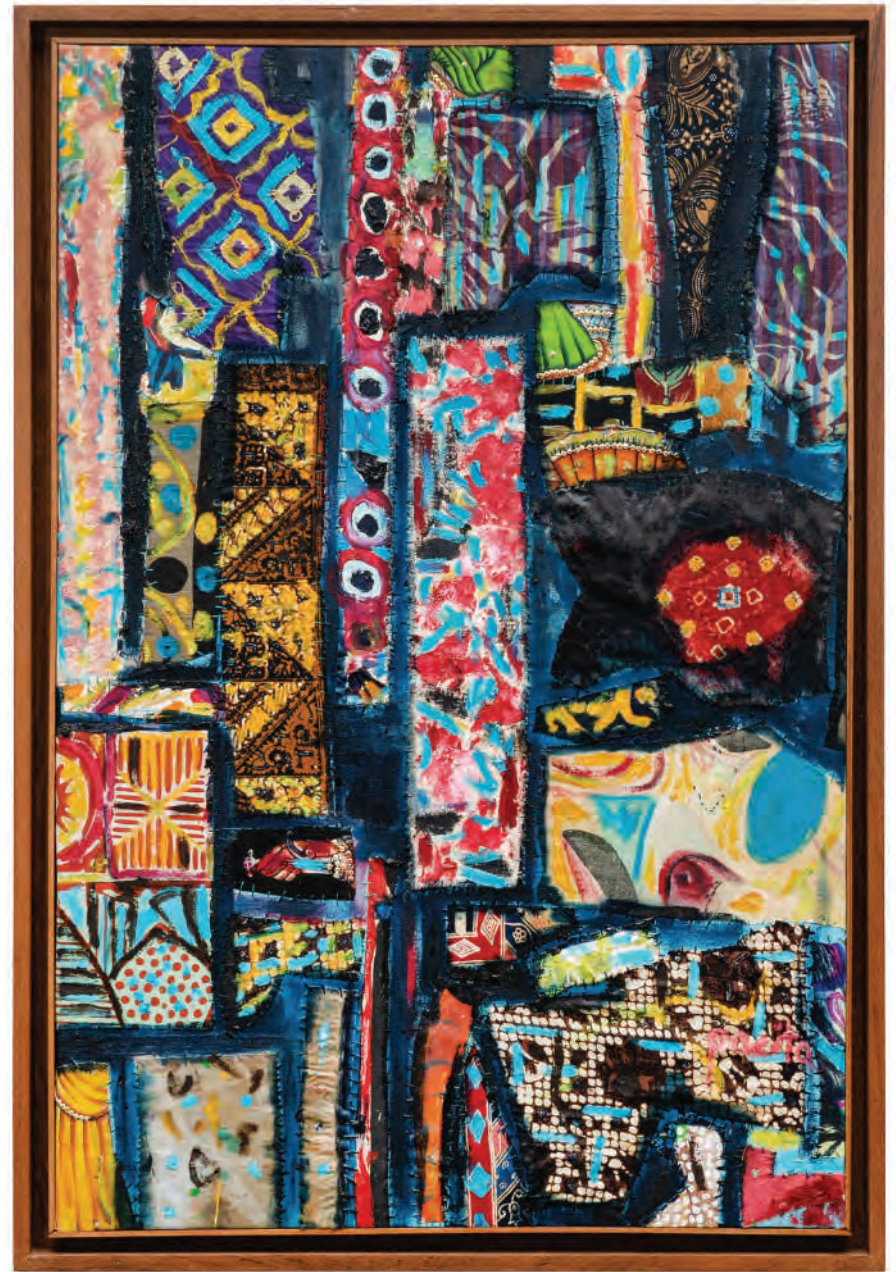

Pacita Abad

Tangled Up in Blues, 2002
Oil, painted canvas painted
cloth stitched on canvas
35 x 24 in
90 x 60 cm
(Framed)

$90,000

TINA KIM GALLERY