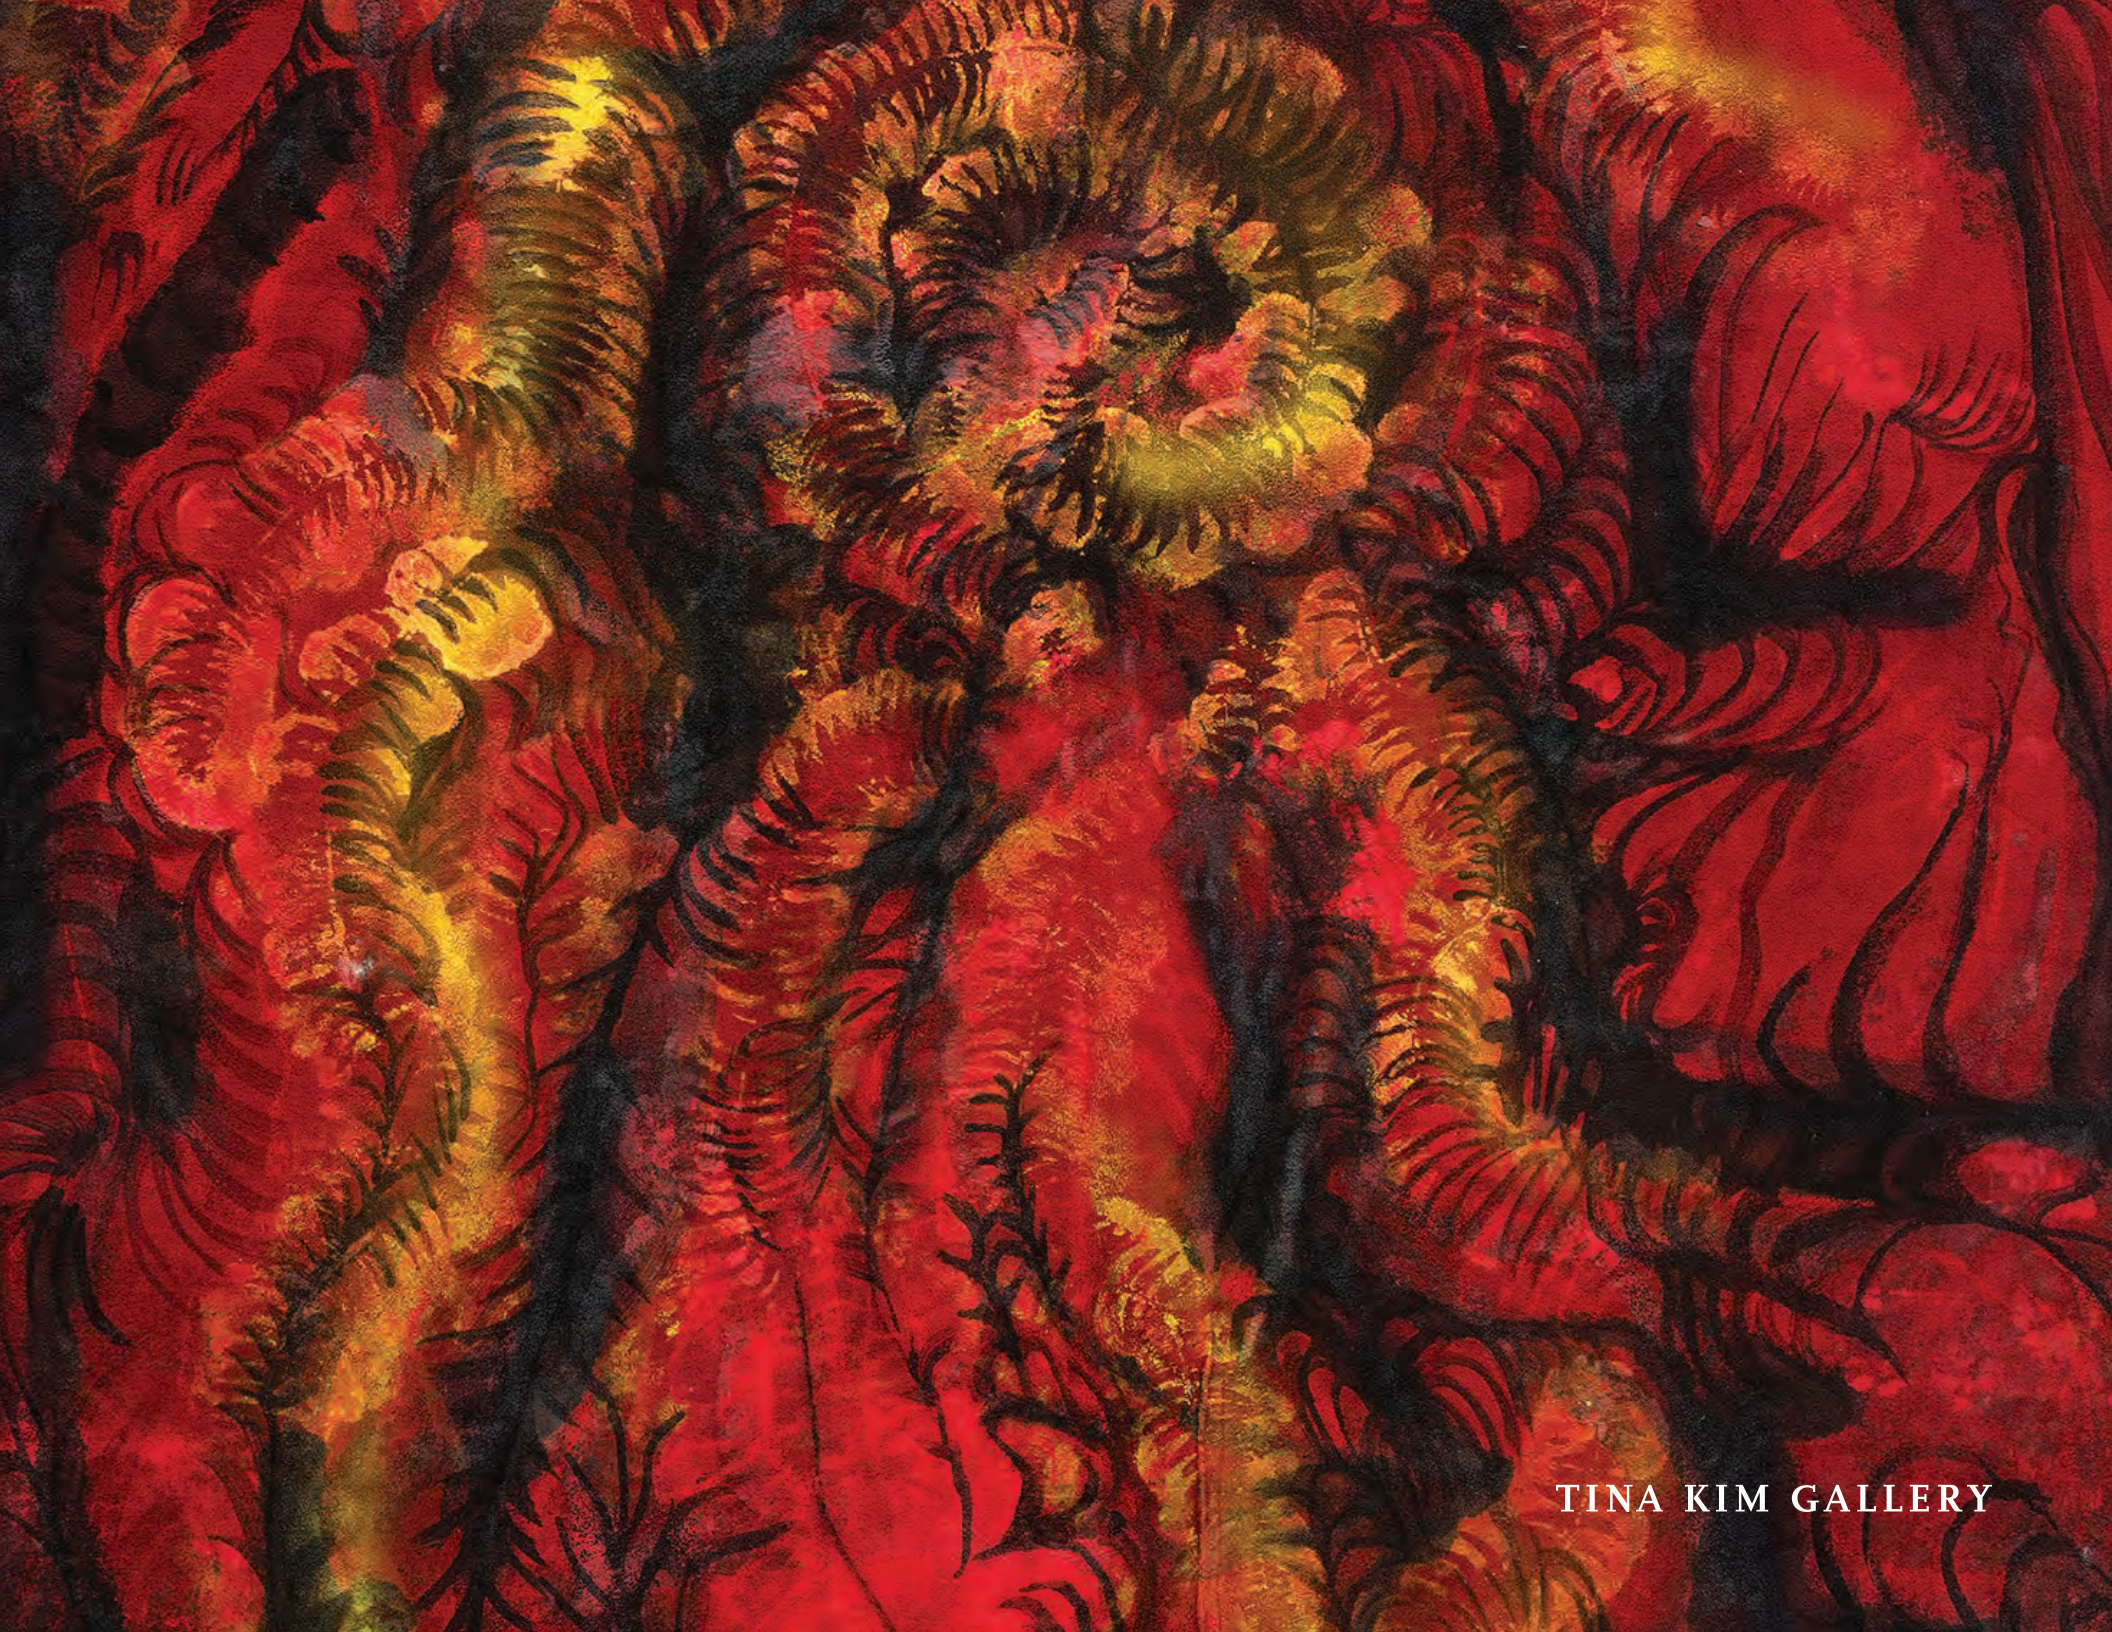

TINA KIM GALLERY