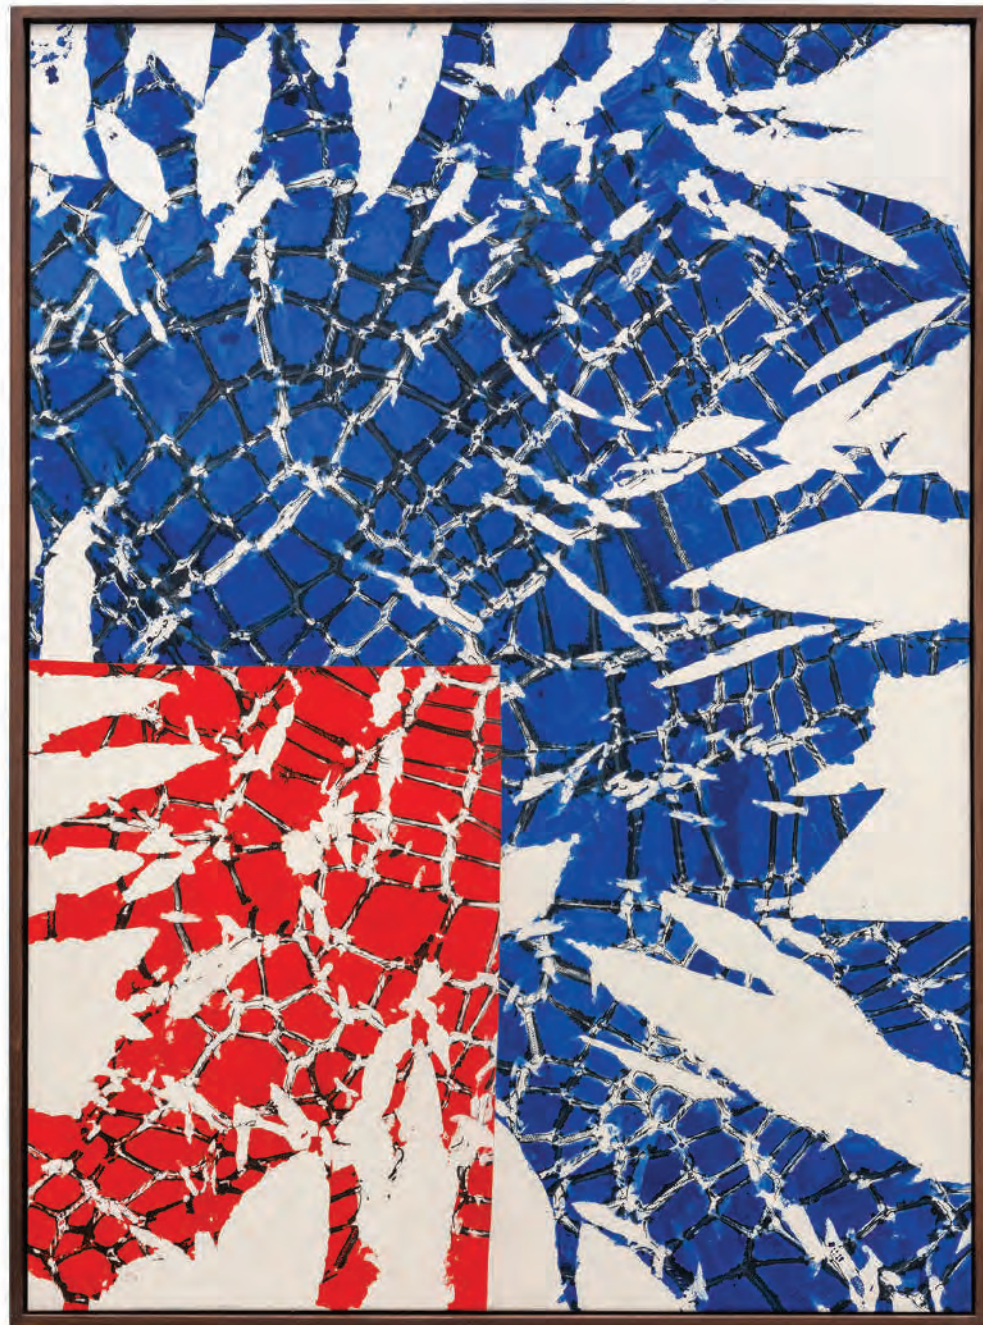

Maia Ruth Lee

B.B.Kukki 1-2, 2024
Ink on canvas
60 x 44½ x 2 inches
152.4 x 113 x 5.1 cm
(Framed)

$20,000

TINA KIM GALLERY