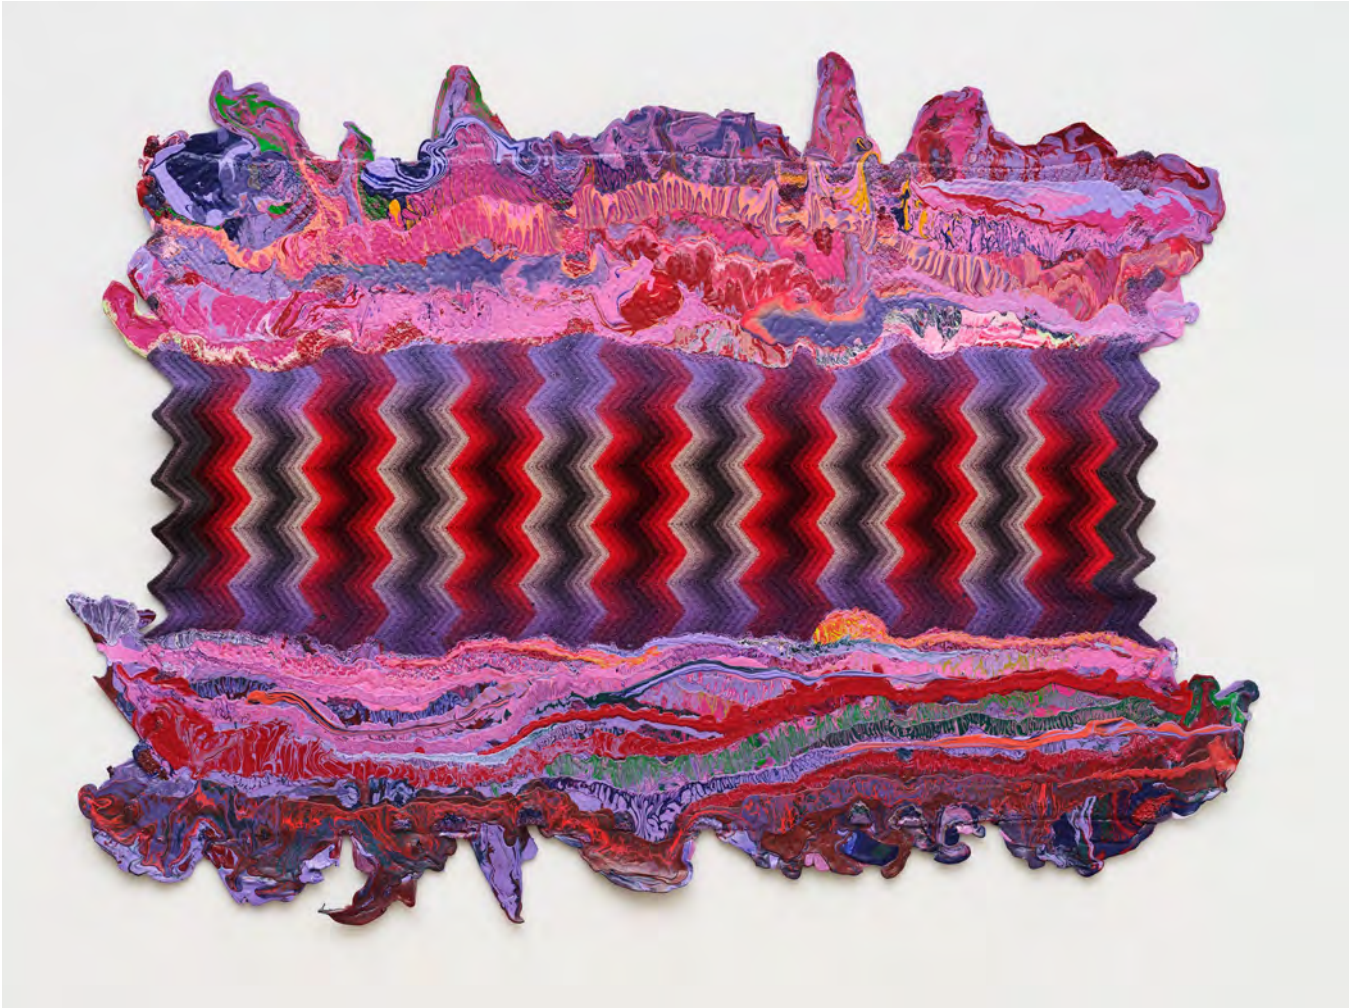

VIELMETTER LOS ANGELES

Rodney McMillian

Untitled (orange sunset), 2024

Latex, acrylic on blanket

55" x 73" [HxW] (139.7 x 185.42 cm)

#MCR469

Price: 60,000.00 USD