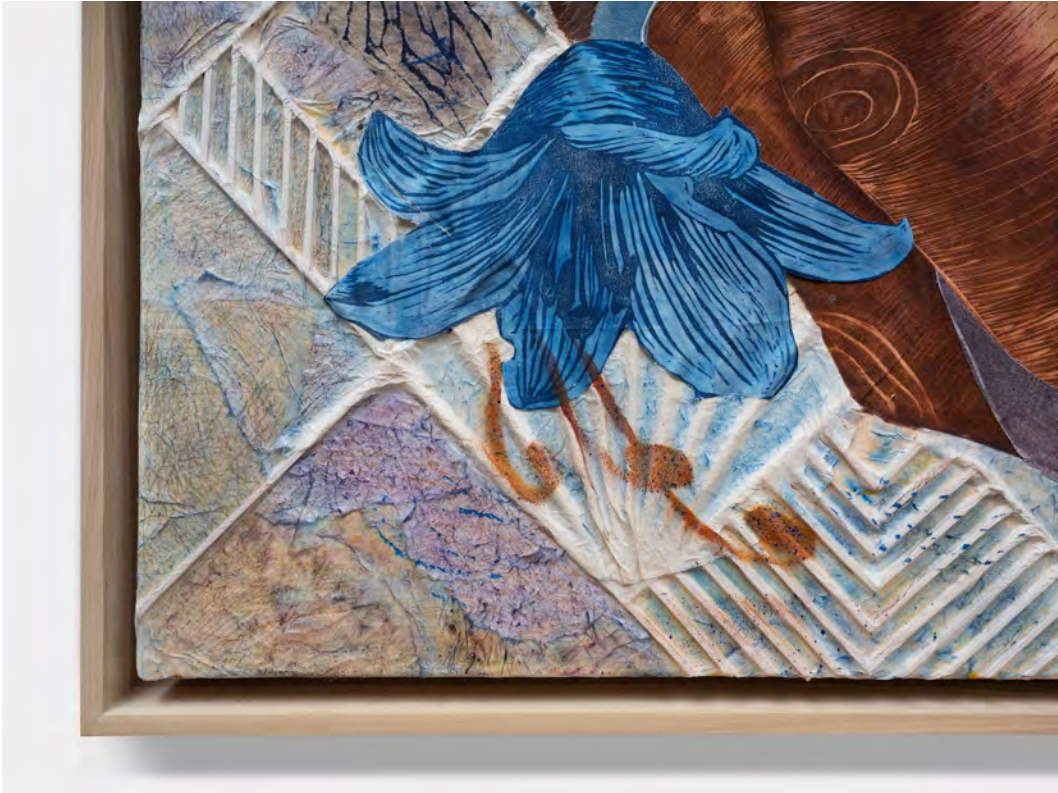

VIELMETTER LOS ANGELES

Yashua Klos, *The Wildflowers Hold Onto You*, 2024 (detail)

1700 S Santa Fe Ave #101, Los Angeles, CA 90021 +1 213 623 3280
vielmetter.com

VIELMETTER LOS ANGELES

Yashua Klos, *The Wildflowers Hold Onto You*, 2024 (detail)