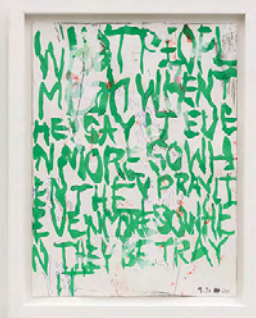

VIELMETTER LOS ANGELES

Elizabeth Neel, *Troublemaker*, 2022 (detail)

VIELMETTER LOS ANGELES

Elizabeth Neel

Science, 2023

Acrylic on canvas

78" x 58" [HxW] (198.12 x 147.32 cm)

#NEE270

67 ½" x 49" x 2 ¼" [HxWxD] (171.45 x 124.46 x 5.71 cm) framed

#ROB497

Price: 125,000.00 USD

VIELMETTER LOS ANGELES

Pope.L

September 19, 2020 (e), 2020

Acrylic, ink, ballpoint, and charcoal on paper

12" x 9" [HxW] (30.48 x 22.86 cm)