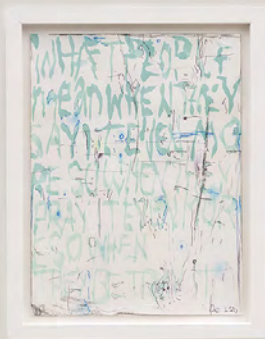

Price: 55,000.00 USD

1700 S Santa Fe Ave #101, Los Angeles, CA 90021 +1 213 623 3280

vielmetter.com

VIELMETTER LOS ANGELES

Deborah Roberts

Who Says, 2022

Mixed media collage on paper

60" x 42" [HxW] (152.4 x 106.68 cm)

67 ½" x 49" x 2 ¼" [HxWxD] (171.45 x 124.46 x 5.71 cm) framed

#ROB497

Price: 125,000.00 USD

VIELMETTER LOS ANGELES

Pope.L

September 19, 2020 (e), 2020

Acrylic, ink, ballpoint, and charcoal on paper

12" x 9" [HxW] (30.48 x 22.86 cm)