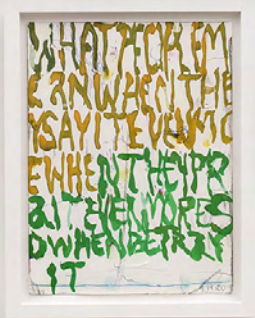

VIELMETTER LOS ANGELES

Elizabeth Neel, *Troublemaker*, 2022 (detail)

VIELMETTER LOS ANGELES

Elizabeth Neel

Science, 2023

Acrylic on canvas

78" x 58" [HxW] (198.12 x 147.32 cm)

#NEE270

67 ½" x 49" x 2 ¼" [HxWxD] (171.45 x 124.46 x 5.71 cm) framed

#ROB497

Price: 125,000.00 USD

VIELMETTER LOS ANGELES

Pope.L

September 19, 2020 (e), 2020

Acrylic, ink, ballpoint, and charcoal on paper

12" x 9" [HxW] (30.48 x 22.86 cm)