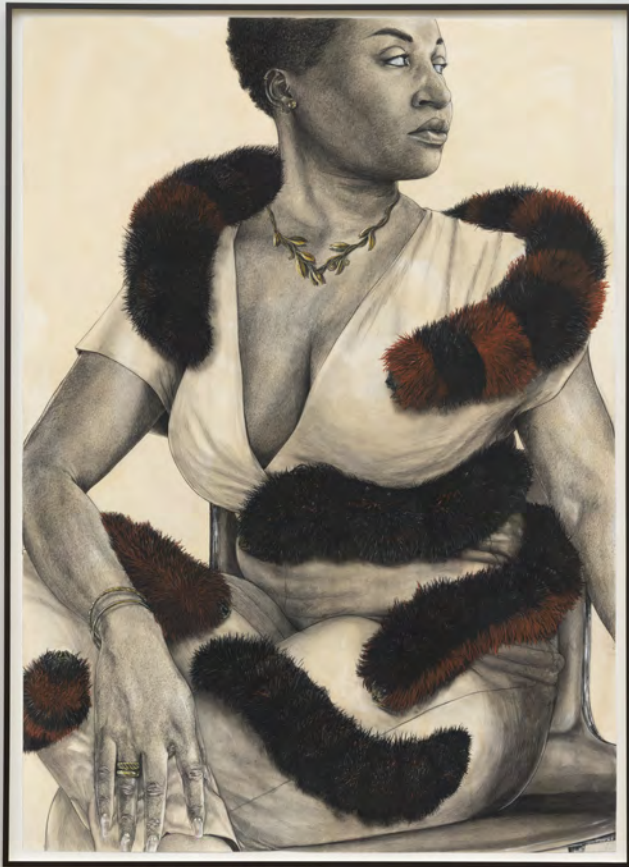

VIELMETTER LOS ANGELES

Robert Pruitt

***Moth Mother*, 2024**

Conté, pastel, and coffee wash on paper

84" x 60" [HxW] (213.36 x 152.4 cm)

88 ¼" x 64 ½" x 2" [HxWxD] (224.15 x 163.83 x 5.08 cm)

#PRU1032

Price: 54,000.00 USD + Frame