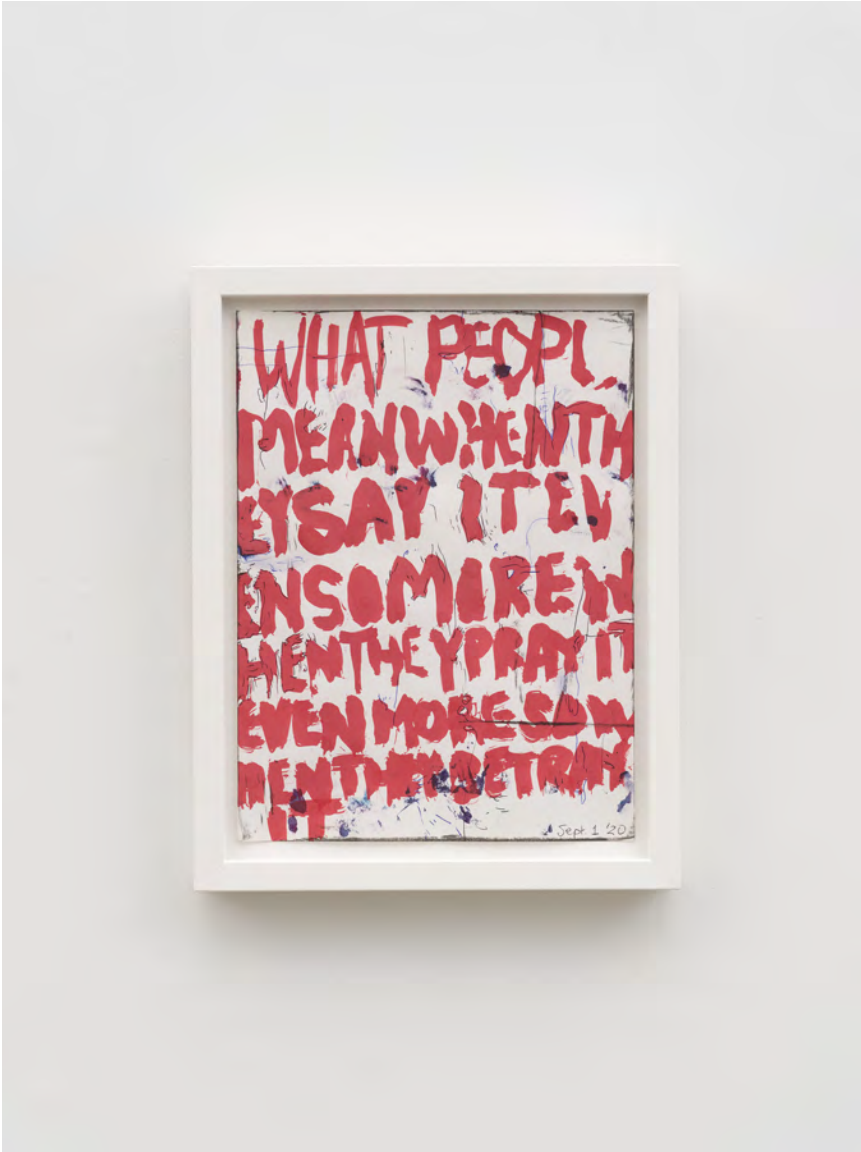

67 ½" x 49" x 2 ¼" [HxWxD] (171.45 x 124.46 x 5.71 cm) framed

#ROB497

Price: 125,000.00 USD

VIELMETTER LOS ANGELES

Pope.L

September 19, 2020 (e), 2020

Acrylic, ink, ballpoint, and charcoal on paper

12" x 9" [HxW] (30.48 x 22.86 cm)

14" x 11" x 1 3/4" [HxWxD] (35.56 x 27.94 x 4.44 cm) Framed

#POP363

Price: 15,000.00 USD

VIELMETTER LOS ANGELES

Pope.L

September 1, 2020 (a), 2020

Acrylic, ink, ballpoint, and charcoal on paper

12" x 9" [HxW] (30.48 x 22.86 cm)