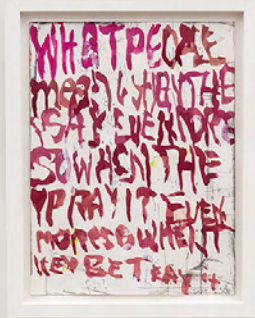

67 ½" x 49" x 2 ¼" [HxWxD] (171.45 x 124.46 x 5.71 cm) framed

#ROB497

Price: 125,000.00 USD

VIELMETTER LOS ANGELES

Pope.L

September 19, 2020 (e), 2020

Acrylic, ink, ballpoint, and charcoal on paper

12" x 9" [HxW] (30.48 x 22.86 cm)