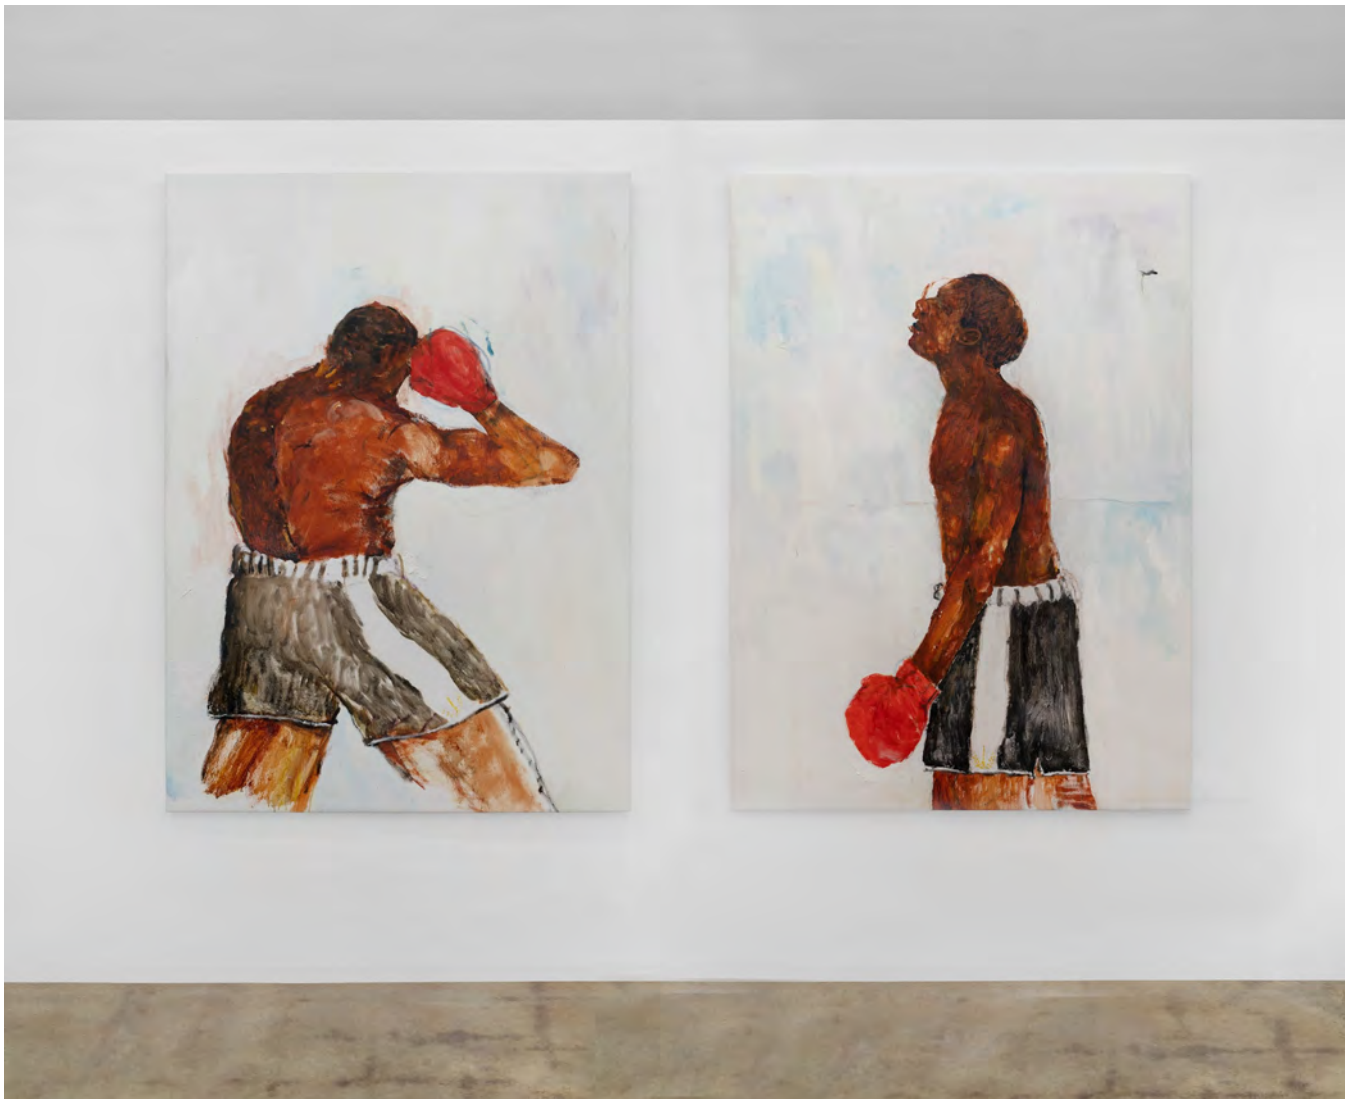

VIELMETTER LOS ANGELES

Jared McGriff

Cyclical and structural forces react with each other in ways that are both predictable and unpredictable & The natural tendency for a body to resist change in its state of motion, 2024

Oil on canvas

Diptych: 70" x 50 ½" x 1 ½" [HxWxD] (177.8 x 128.27 x 3.81 cm) each

#MCG1015

Price: 70,000.00 USD