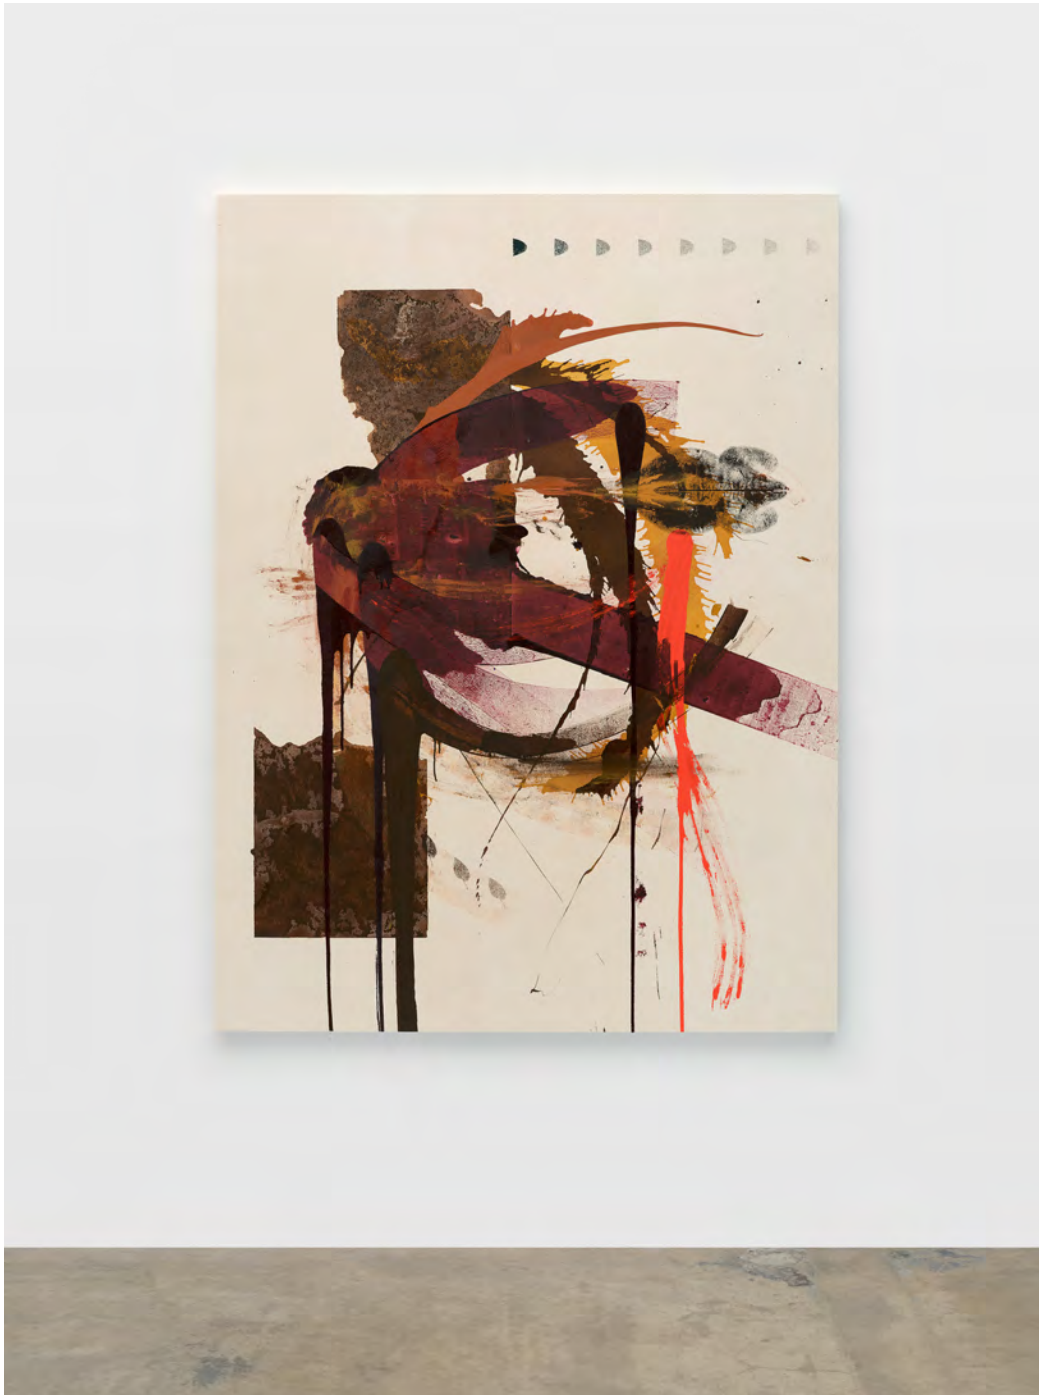

Elizabeth Neel

Troublemaker, 2022

Acrylic on canvas

78" x 58" [HxW] (198.12 x 147.32 cm)

#NEE264

Price: 55,000.00 USD

VIELMETTER LOS ANGELES

Elizabeth Neel, *Troublemaker*, 2022 (detail)

VIELMETTER LOS ANGELES

Elizabeth Neel, *Troublemaker*, 2022 (detail)

VIELMETTER LOS ANGELES

Elizabeth Neel

Science, 2023

Acrylic on canvas

78" x 58" [HxW] (198.12 x 147.32 cm)

#NEE270