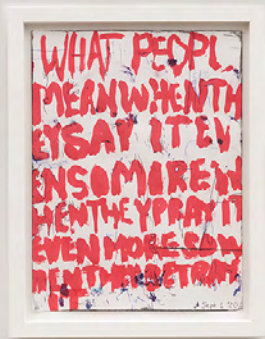

Elizabeth Neel

Troublemaker, 2022

Acrylic on canvas

78" x 58" [HxW] (198.12 x 147.32 cm)

#NEE264

Price: 55,000.00 USD

VIELMETTER LOS ANGELES

Elizabeth Neel, *Troublemaker*, 2022 (detail)

VIELMETTER LOS ANGELES

Elizabeth Neel, *Troublemaker*, 2022 (detail)

VIELMETTER LOS ANGELES

Elizabeth Neel

Science, 2023

Acrylic on canvas

78" x 58" [HxW] (198.12 x 147.32 cm)

#NEE270

Price: 55,000.00 USD

1700 S Santa Fe Ave #101, Los Angeles, CA 90021 +1 213 623 3280

vielmetter.com

VIELMETTER LOS ANGELES

Deborah Roberts

Who Says, 2022

Mixed media collage on paper

60" x 42" [HxW] (152.4 x 106.68 cm)

67 ½" x 49" x 2 ¼" [HxWxD] (171.45 x 124.46 x 5.71 cm) framed

#ROB497

Price: 125,000.00 USD

VIELMETTER LOS ANGELES

Pope.L

September 19, 2020 (e), 2020

Acrylic, ink, ballpoint, and charcoal on paper

12" x 9" [HxW] (30.48 x 22.86 cm)