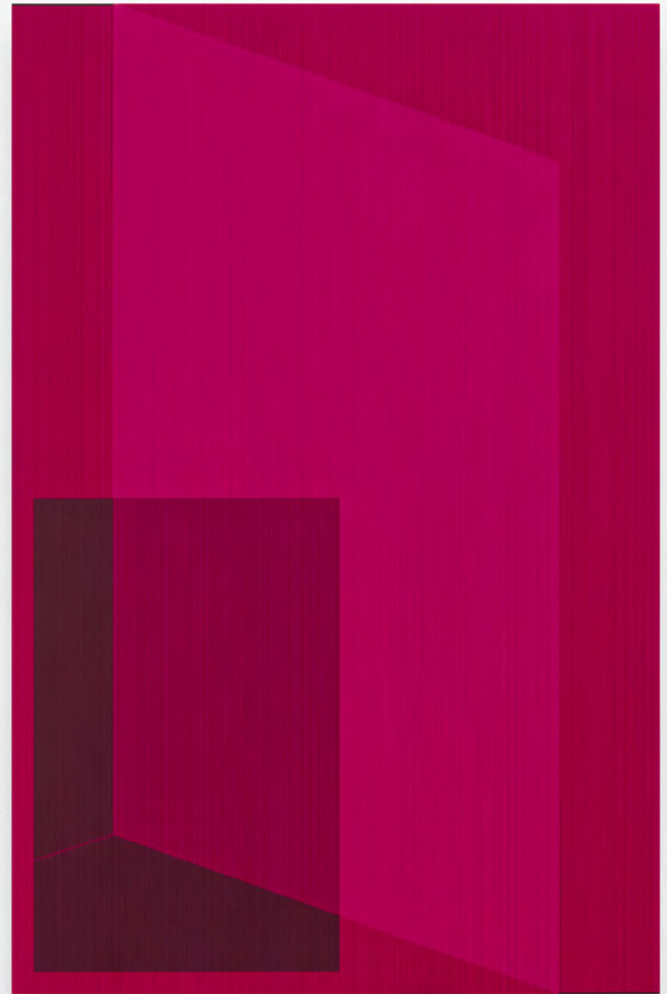

Jonas Weichsel
Sc 51 (Quinacridon Crimson),
2024

Signed and dated on back
Acrylic on aluminium
51 × 34 cm | 20 1/8 × 13 3/8 in
EUR 9,000.00 + VAT / transport