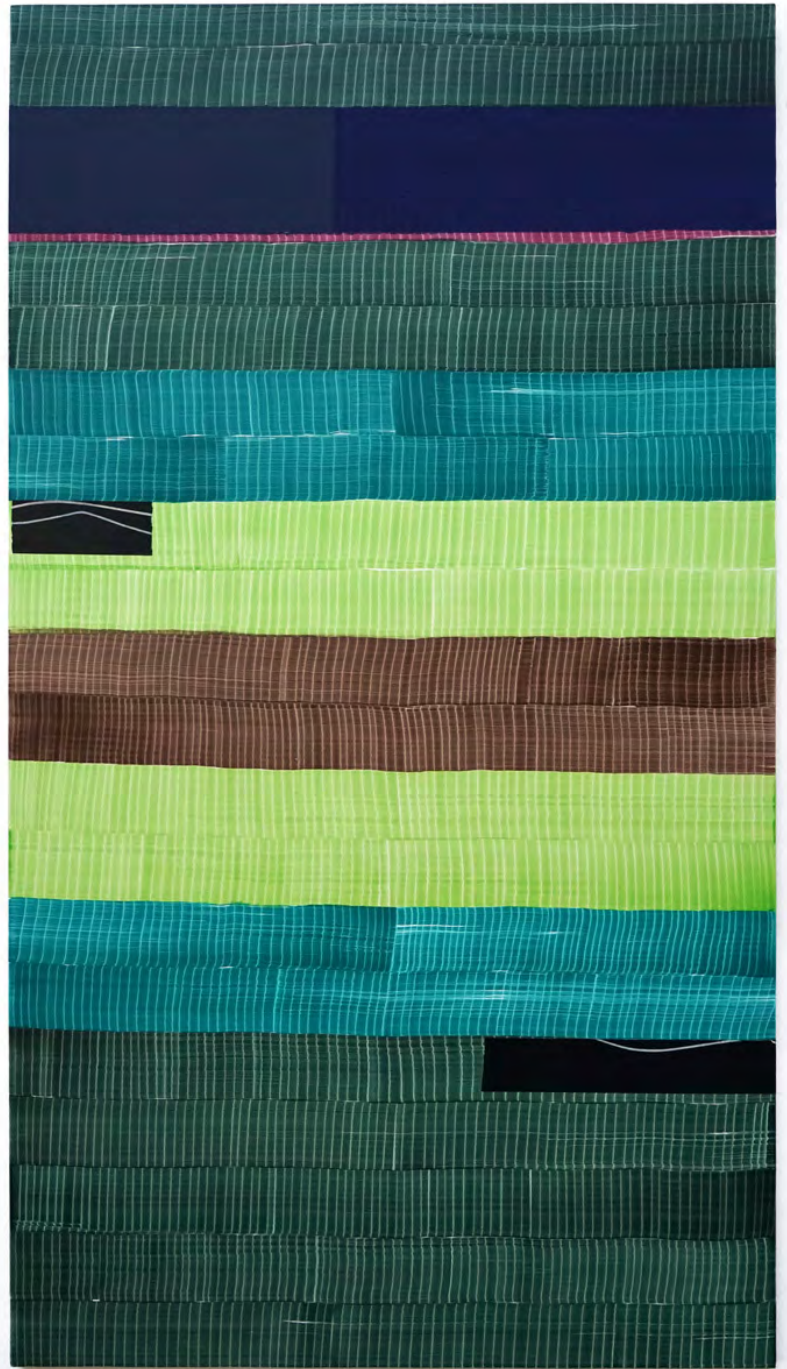

Juan Uslé
Level Up, 2024

Vinyl dispersion and dry pigment on canvas

198 × 112 cm | 78 × 44 1/8 in

Signed and dated on back

EUR 75,000.00 + VAT / transport