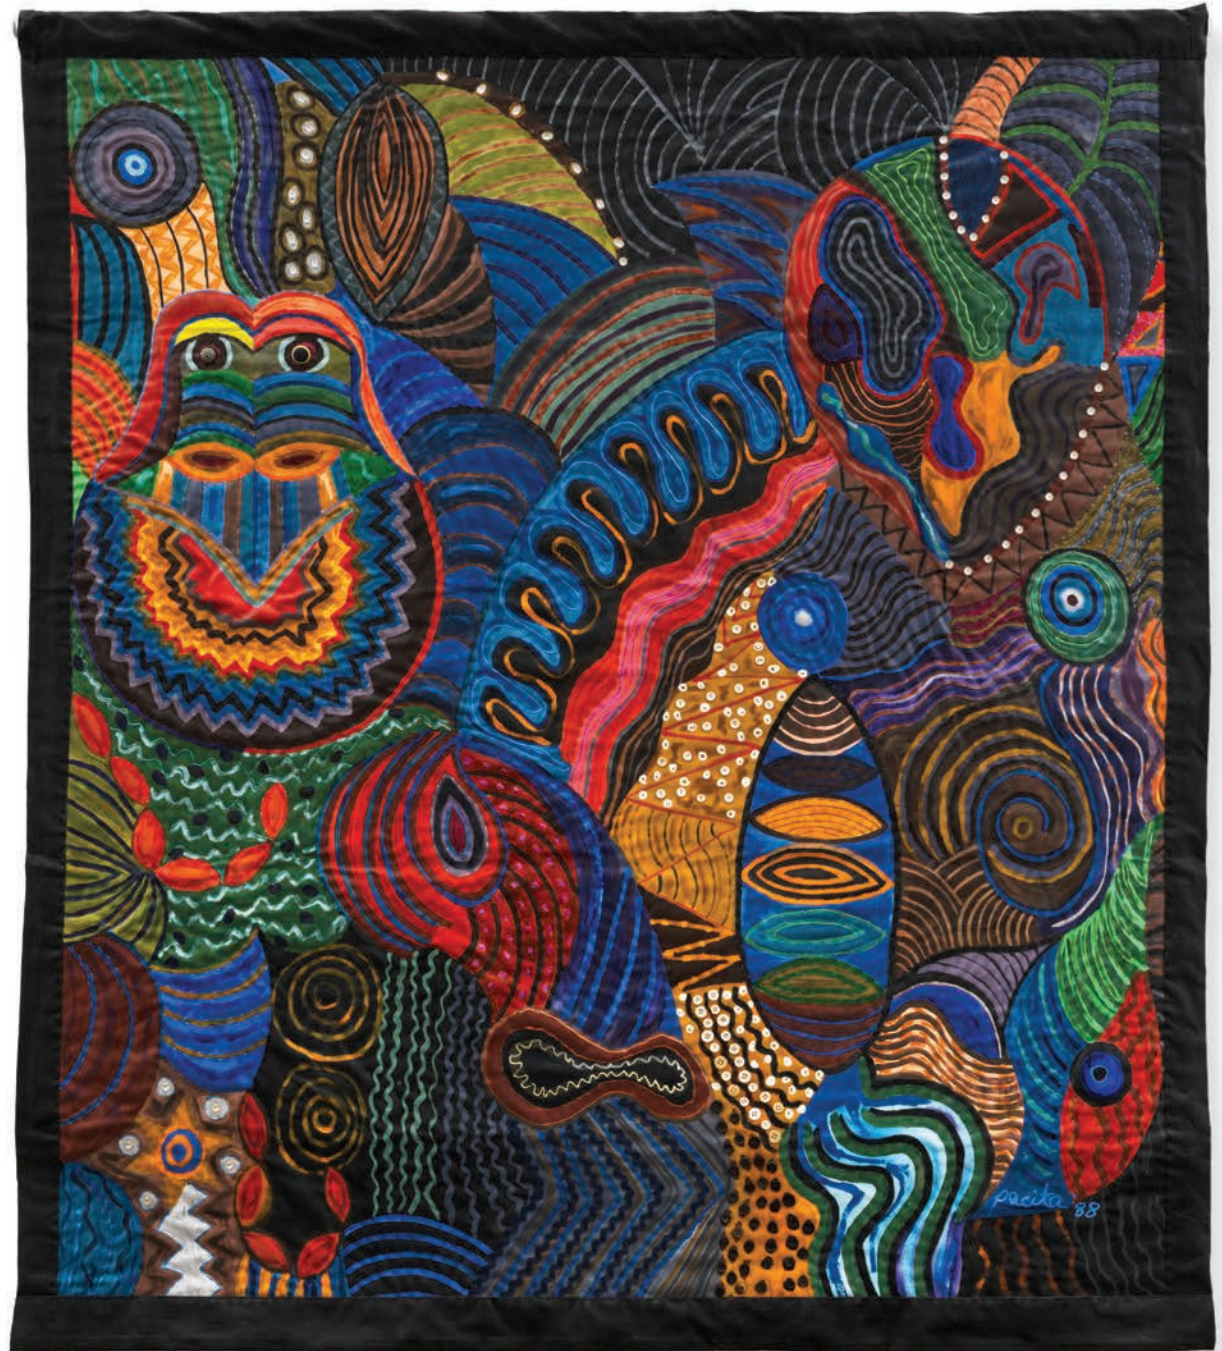

A misty, atmospheric photograph of a landscape. In the foreground, there are several large, dense trees with dark green foliage. A body of water, possibly a river or lake, flows through the middle ground, its surface reflecting the light. The background is shrouded in a thick, white fog, obscuring the distant trees and sky. The overall mood is serene and ethereal.

\$250,000

TINA KIM GALLERY

Pacita Abad

Masquerade, 1988

Acrylic, oil on canvas, stitched with
glass, cotton, and plastic buttons

74 x 64 inches

188 x 162.6 cm

\$300,000