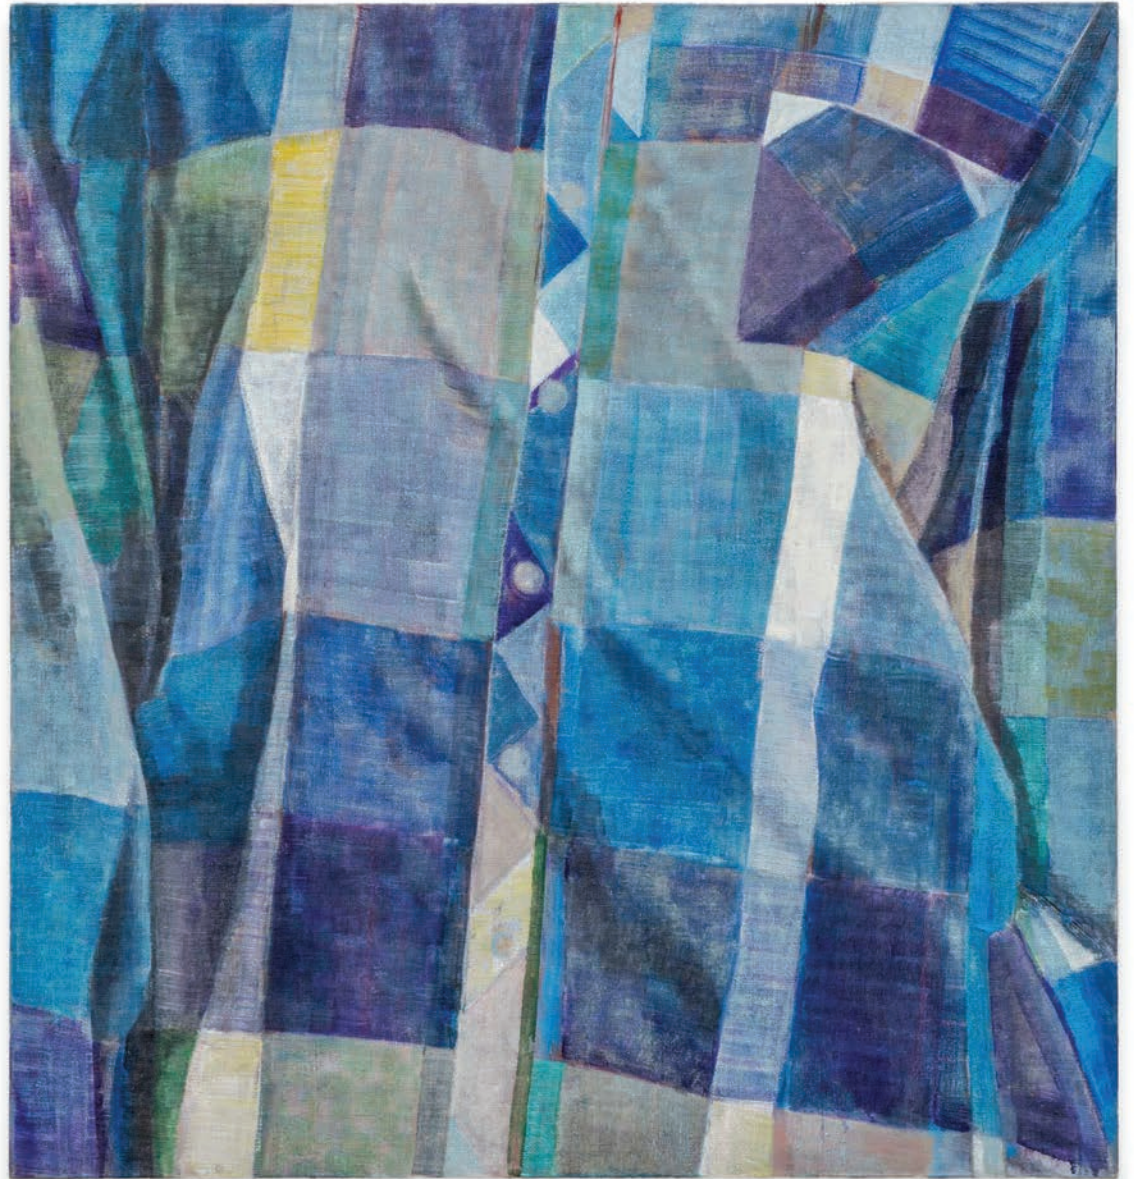

Kang Seok Ho

Untitled, 2019

Oil on canvas
40⁵/₈ x 38¹/₄ inches
103 x 97 cm

$40,000

TINA KIM GALLERY