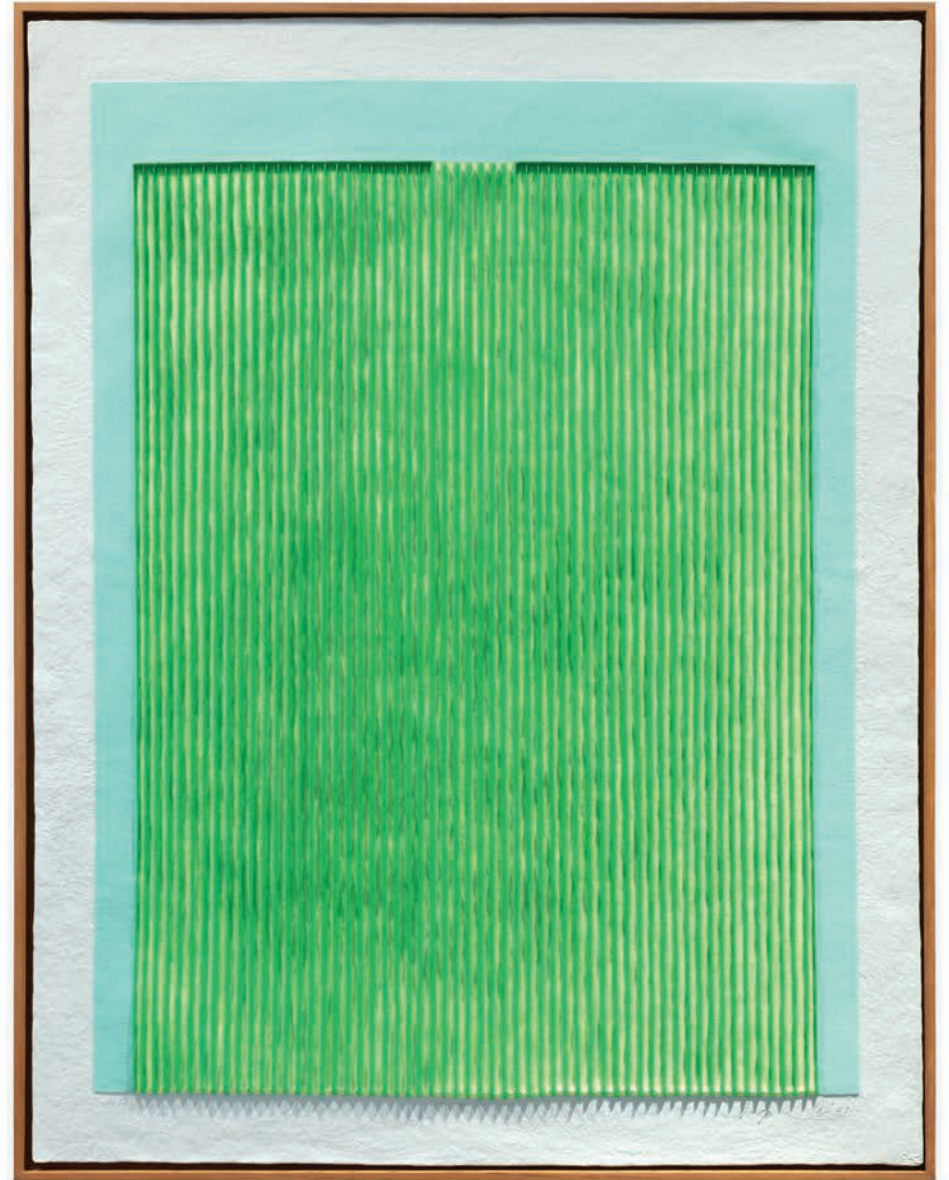

Park Seo-Bo

Ecriture No. 16-21, 2021

Relief Print with Korean Hanji Paper

53¾ x 42 x 2 inches

136.5 x 106.7 x 5.1 cm

Edition 13/30

$90,000

TINA KIM GALLERY