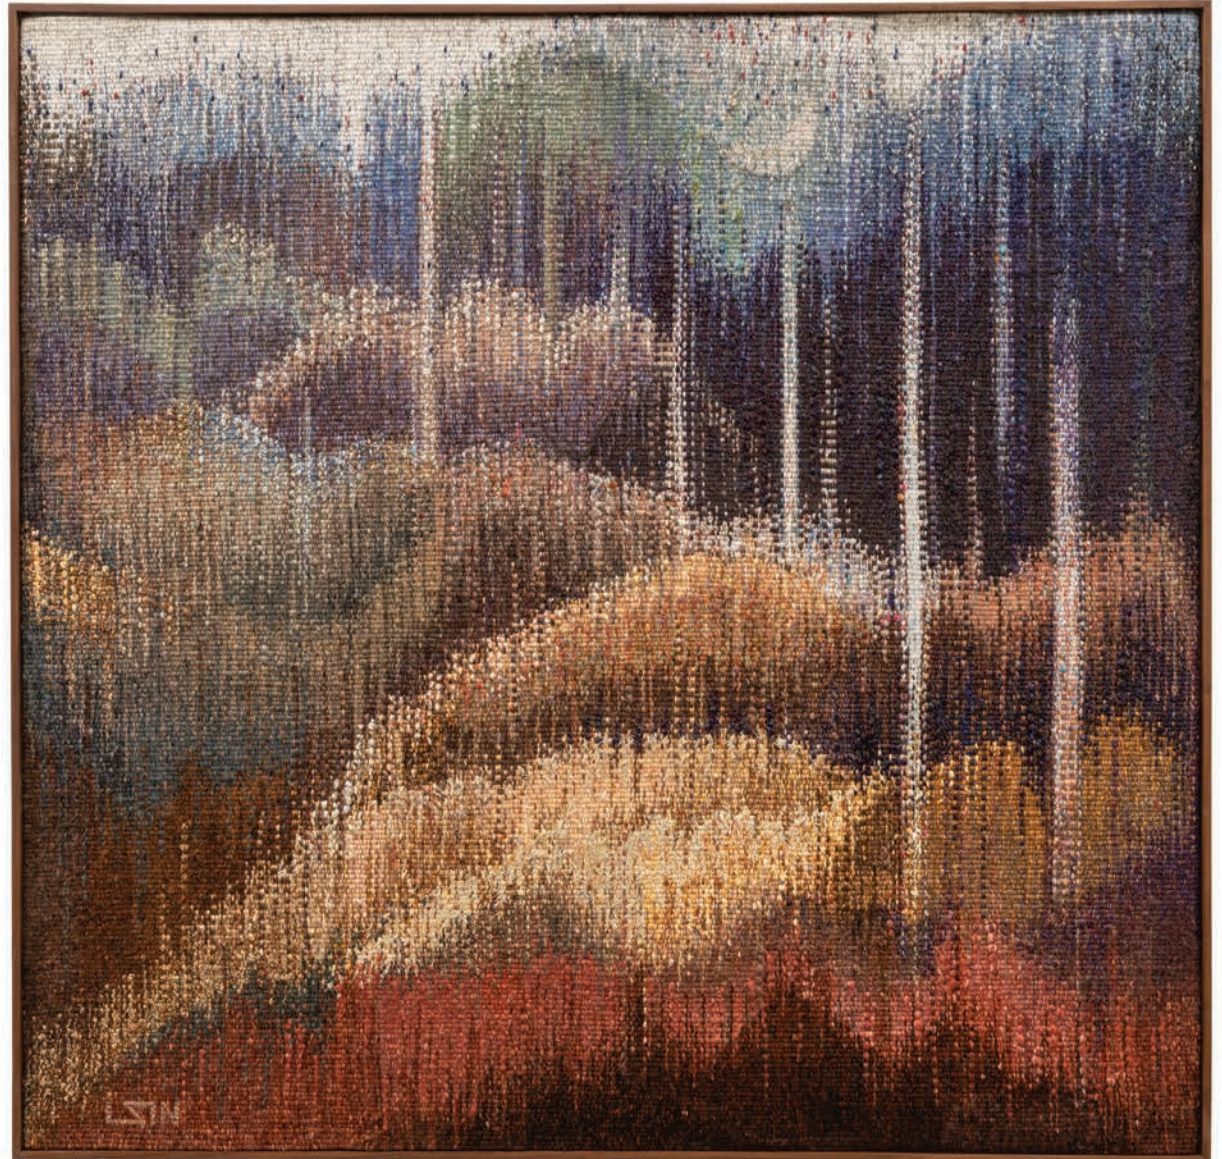

Lee ShinJa

Memory, 1985

Wool thread; tapestry
47 x 48 x 2 inches
119.4 x 121.9 x 5.1 cm
(Framed)

$100,000

TINA KIM GALLERY