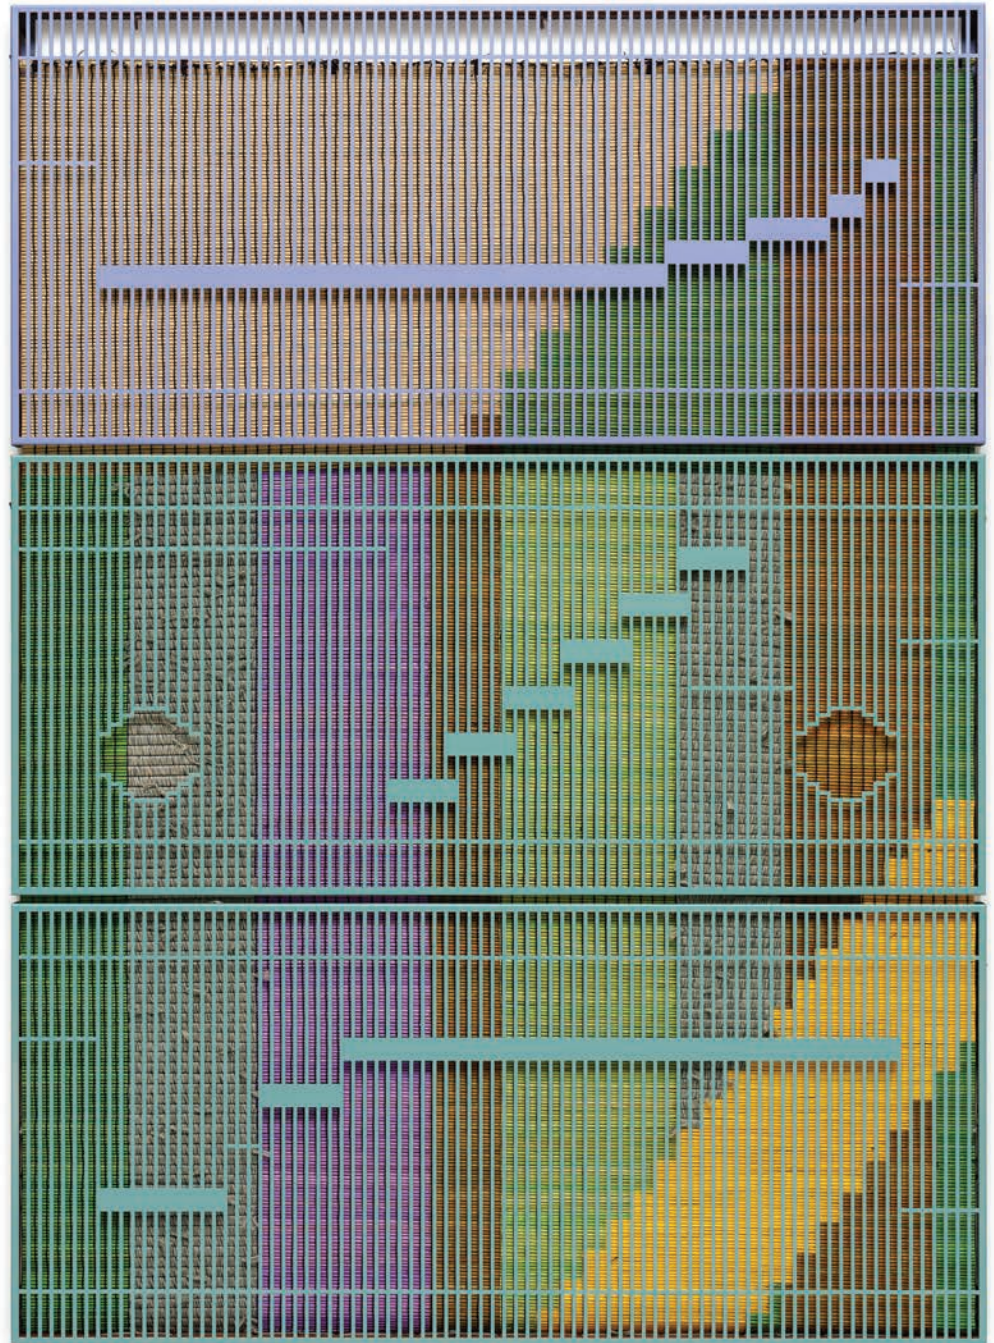

A misty, atmospheric photograph of a landscape. In the foreground, there are several large, dense trees with dark green foliage. A body of water, possibly a river or lake, flows through the middle ground, its surface reflecting the light. The background is shrouded in a thick, white fog, obscuring the distant trees and sky. The overall mood is serene and ethereal.

TINA KIM GALLERY

Suki Seokyeong Kang

Mat 120 x 165 #22-45, 2021-2022

Painted steel, woven dyed Hwamunseok, thread,
wood frame, brass bolts, leather scraps

68½ x 49⅝ x 2 inches

174 x 126 x 5 cm

\$80,000

TINA KIM GALLERY