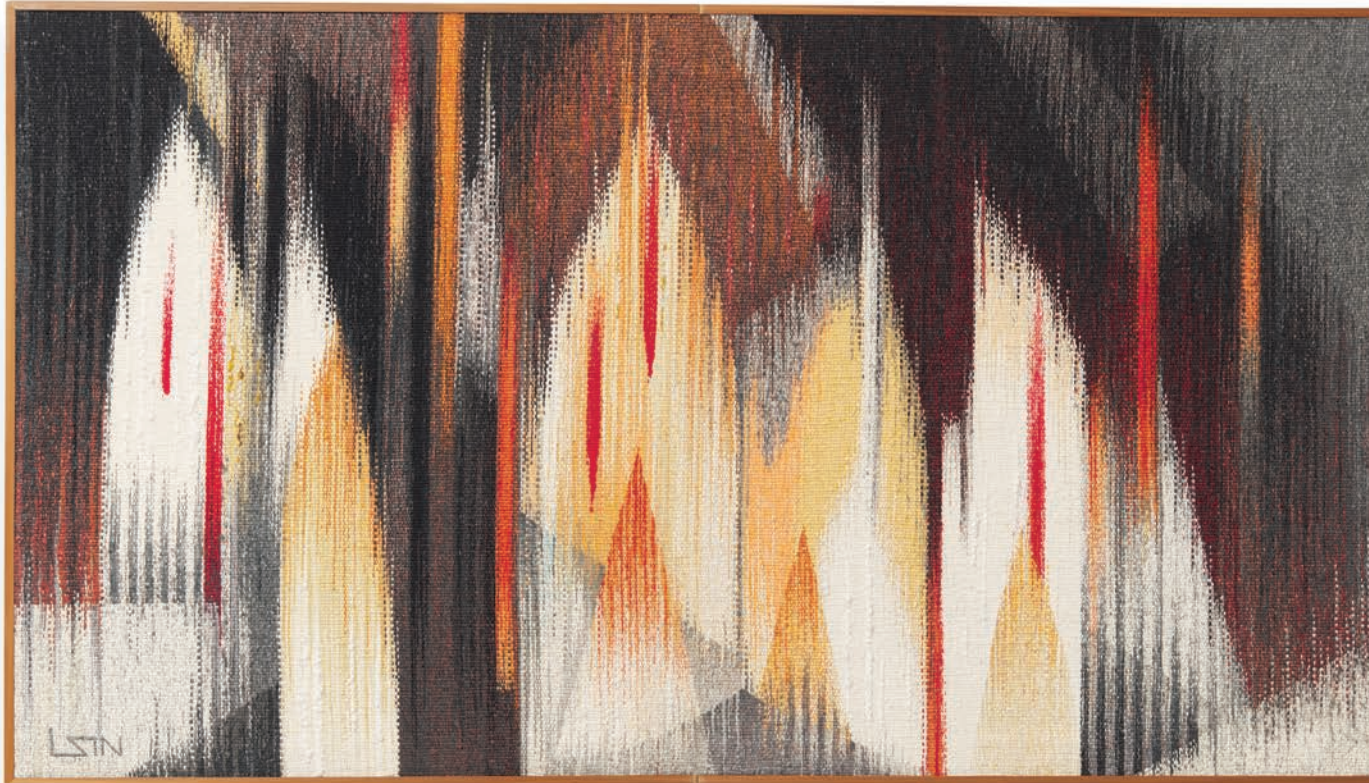

Wool thread; tapestry
47 x 48 x 2 inches
119.4 x 121.9 x 5.1 cm
(Framed)

\$100,000

TINA KIM GALLERY

Lee ShinJa

Image of Light, 1987

Wool thread; tapestry
46½ x 82 x 2 inches
118.1 x 208.3 x 5.1 cm
(Framed)