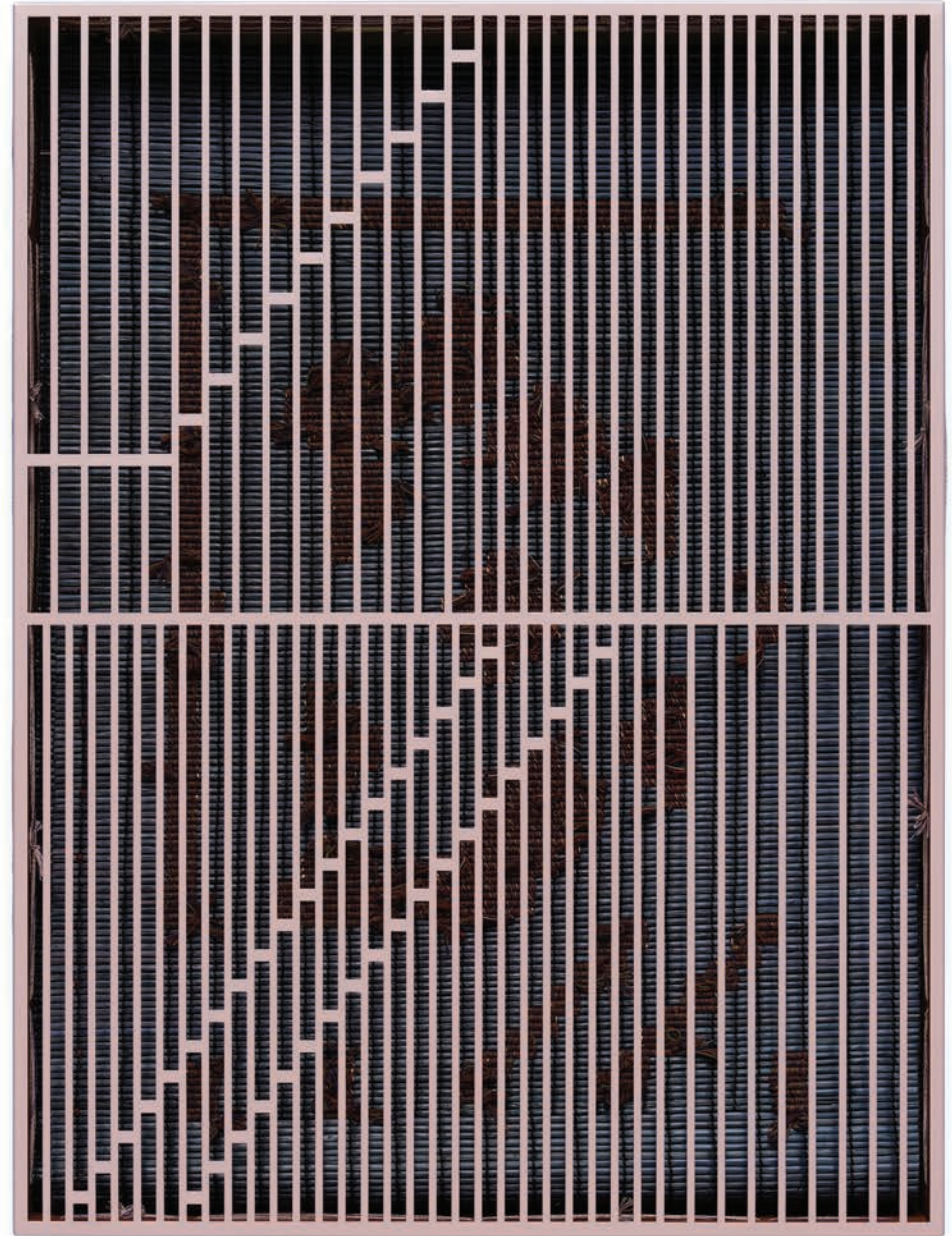

Suki Seokyeong Kang

Mat 61 x 81 #22-56, 2019-2022

Painted steel, woven dyed Hwamunseok, thread,
wood frame, brass bolt, leather scraps
32¼ x 24¼ x 3¼ inches
81.6 x 61.5 x 8 cm

$35,000

TINA KIM GALLERY