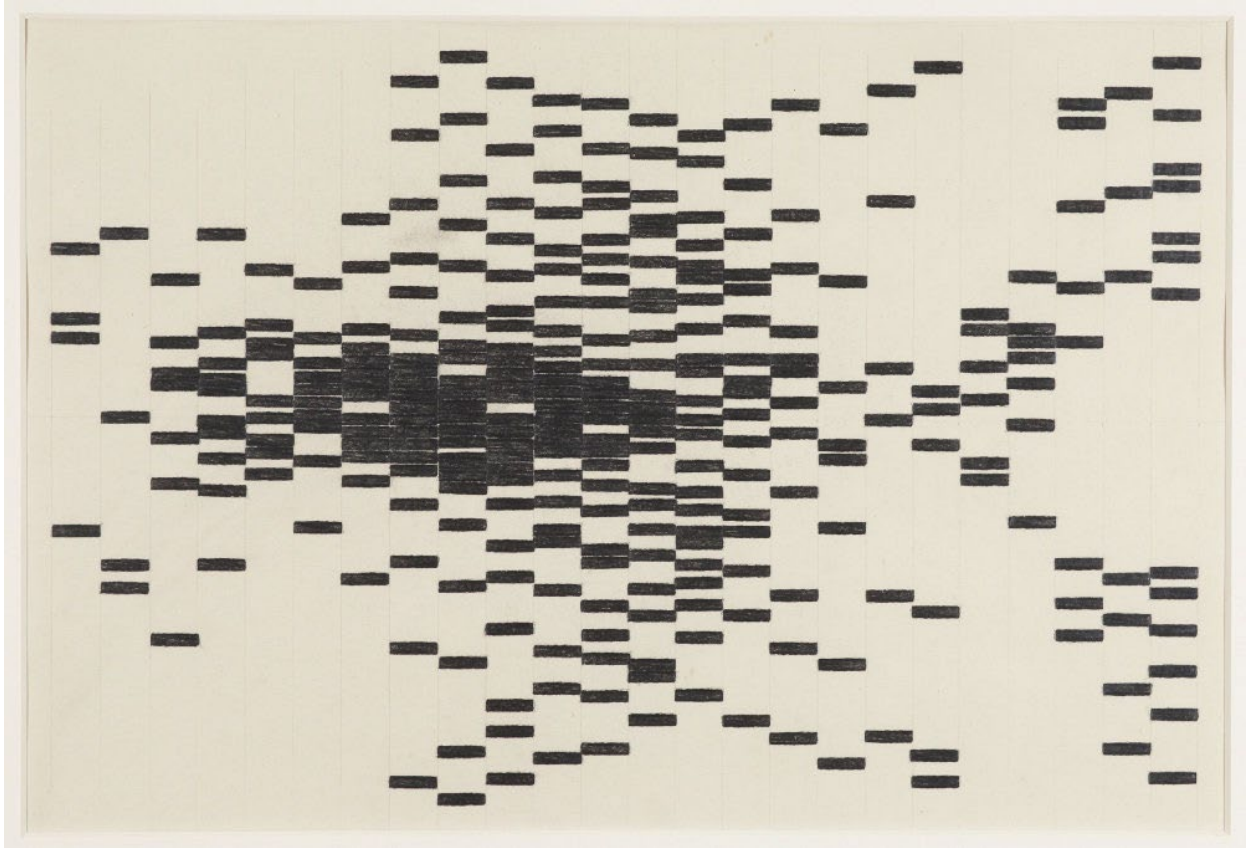

1968

Ink on paper

11 x 15 in; 27.5 x 38 cm

Framed: 19 x 19 in; 48 x 48 cm

A3407

BARBARA MATHES GALLERY

Manuel Espinosa (1912-2006)

UNTITLED