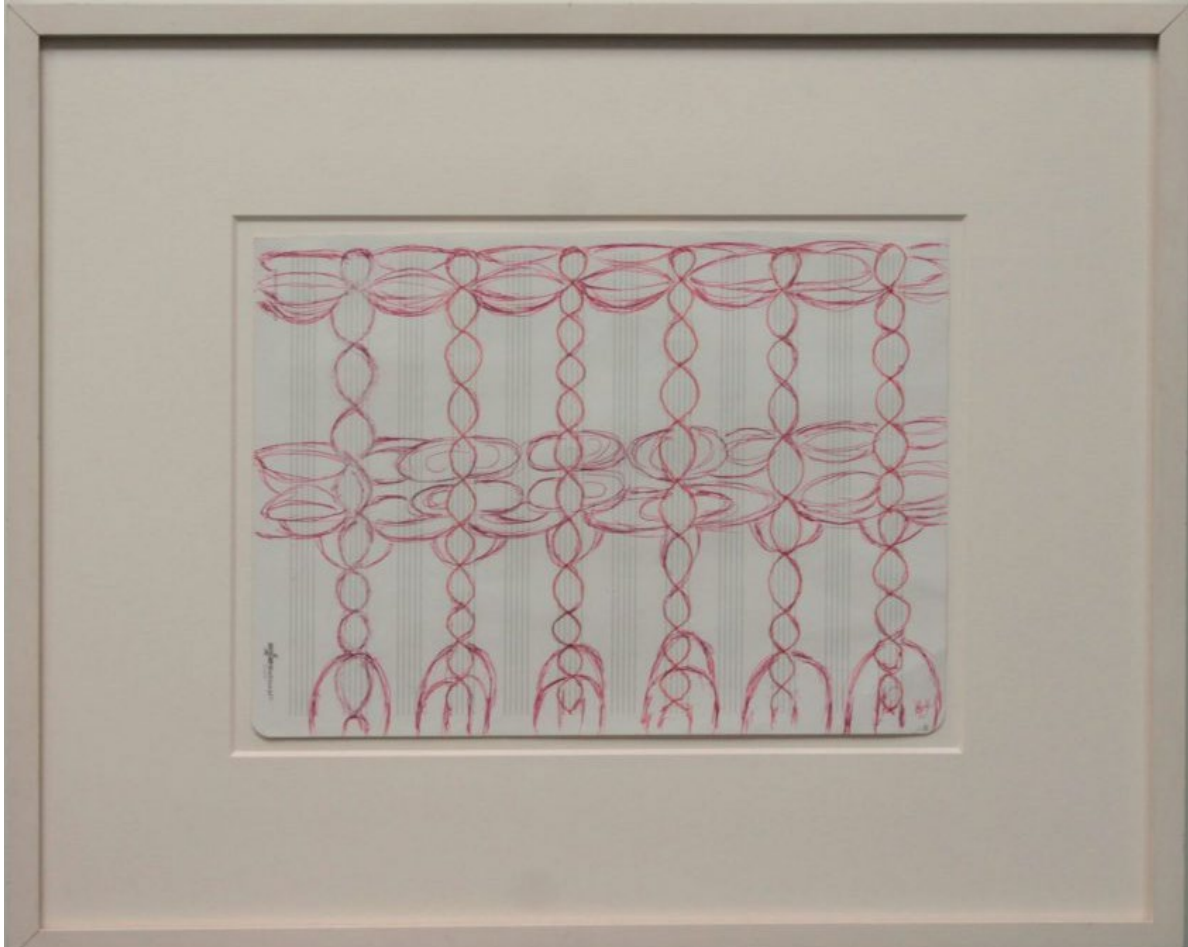

9 x 12 in; 22.9 x 30.5 cm

Framed: 10 5/8 x 13 1/2 in; 27 x 34.3 cm

Signed *Adnan* at lower left, and signed on the reverse of the frame

JA3511

BARBARA MATHES GALLERY

Louise Bourgeois (1911-2010)

UNTITLED

1997

Ballpoint pen, felt-tip pen and graphite on paper

11 7/8 x 8 7/8 in; 30.2 x 22.5 cm

Framed: 20 1/4 x 16 3/4 in; 51.4 x 42.5 cm

Signed with the artist's initials *LB* at the lower right

CA4670

BARBARA MATHES GALLERY

Louise Bourgeois (1911-2010)
CHANGE THE DIRECTION OF THE MUSIC STAFF
1997
Red ink on music paper
8 3/4 x 12 in; 22.2 x 30.5 cm
Framed: 16 1/2 x 20 1/4 in; 41.9 x 51.4 cm
Signed *LB* at the lower right
CA4680