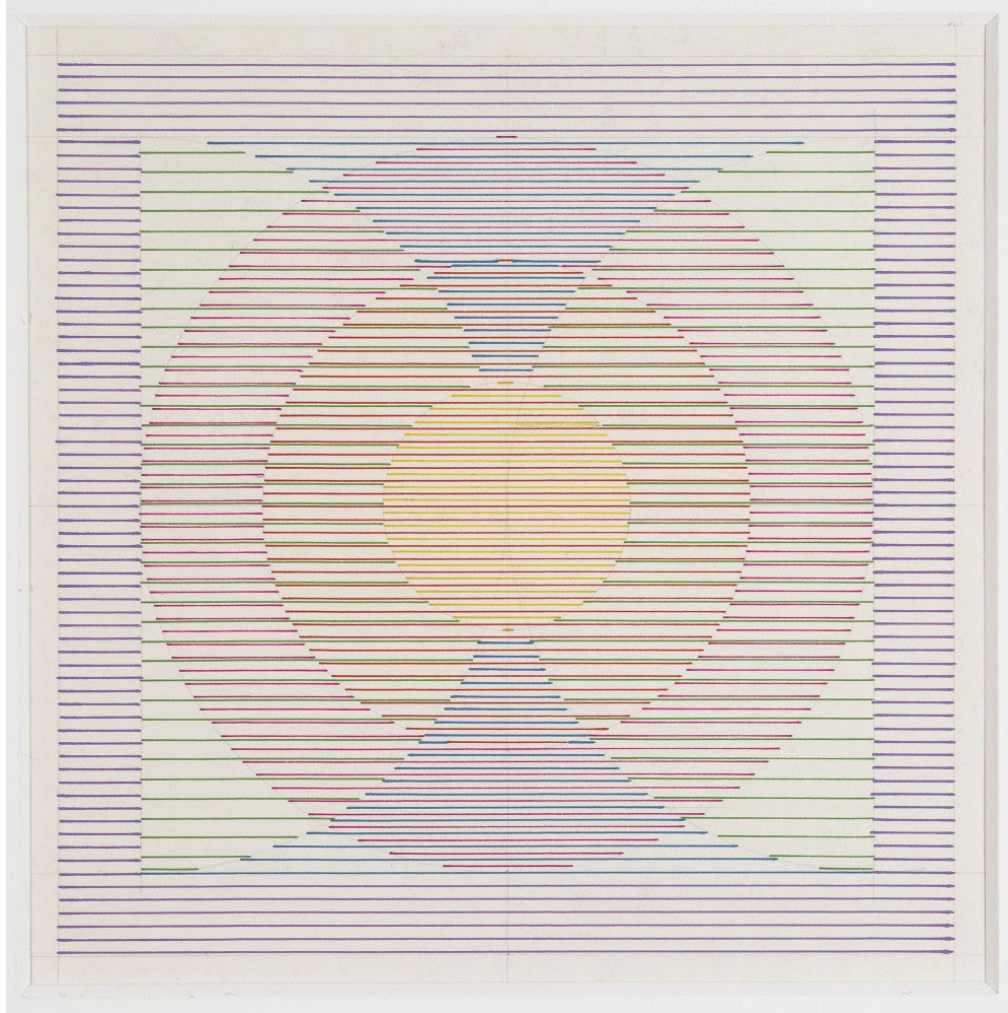

1989

Color photo, pencil, watercolor on paper on cardboard

Sheet: 27 x 26 1/2 in; 68.6 x 67.3 cm

Framed: 44 x 43 1/3 in; 112 x 110 cm

A3309

BARBARA MATHES GALLERY

Manuel Espinosa (1912-2006)

UNTITLED