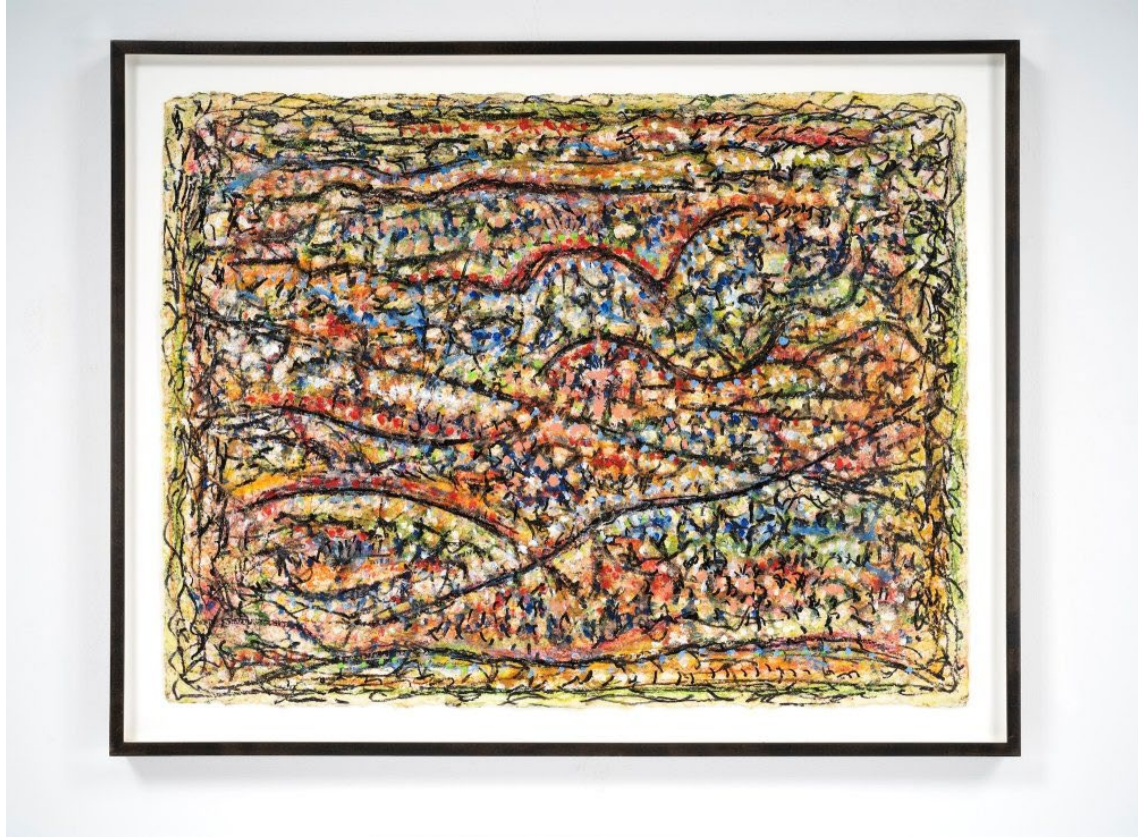

50 x 56 in; 127 x 142.2 cm

Framed: 52 1/4 x 58 1/4 in; 132.7 x 148 cm

CA4681

22 EAST 80 STREET NEW YORK, NY 10075 T: 212 570 4190 F: 212 570 4191

ART@BARBARAMATHESGALLERY.COM | WWW.BARBARAMATHESGALLERY.COM

BARBARA MATHES GALLERY

Richard Pousette-Dart (1916-1992)

SOICHOW

1991

Acrylic on paper

23 x 30 1/4 in; 58.4 x 76.8 cm

Framed: 26 3/4 x 34 in; 67.9 x 86.4 cm

Signed and titled on verso: *Soichow*