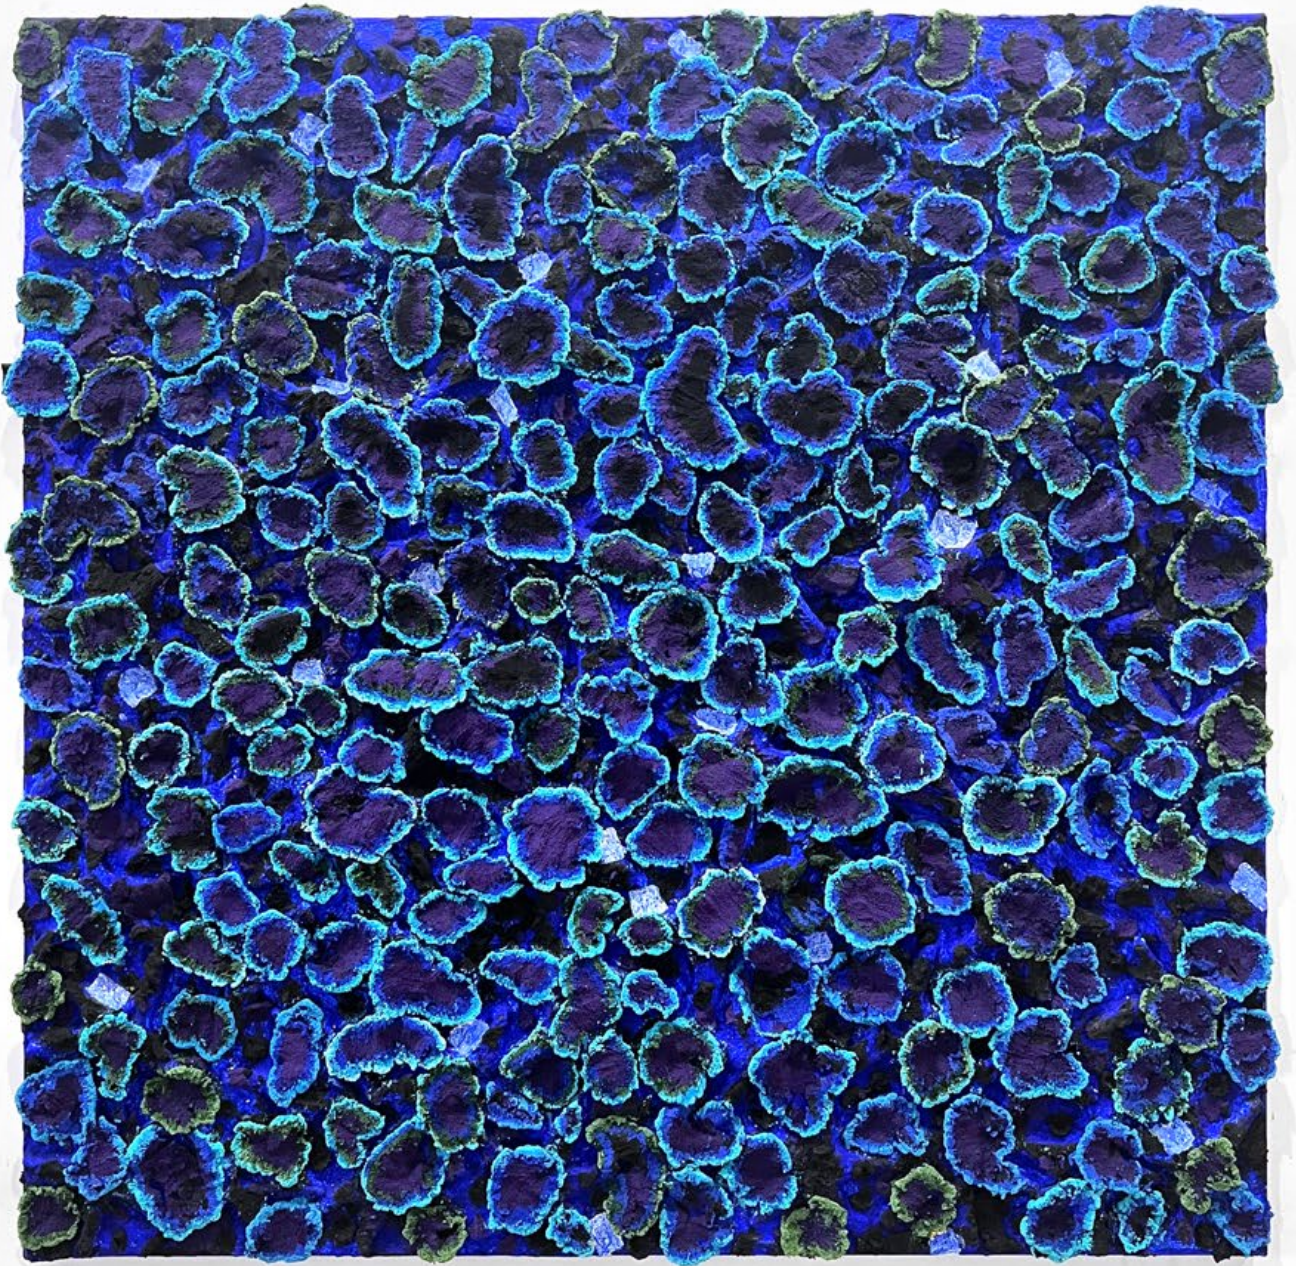

NABIL NAHAS

Untitled, 2023

Acrylic on canvas

152.4 x 152.4 x 15.2 cm. (60 x 60 x 6 in.)

NAH00168