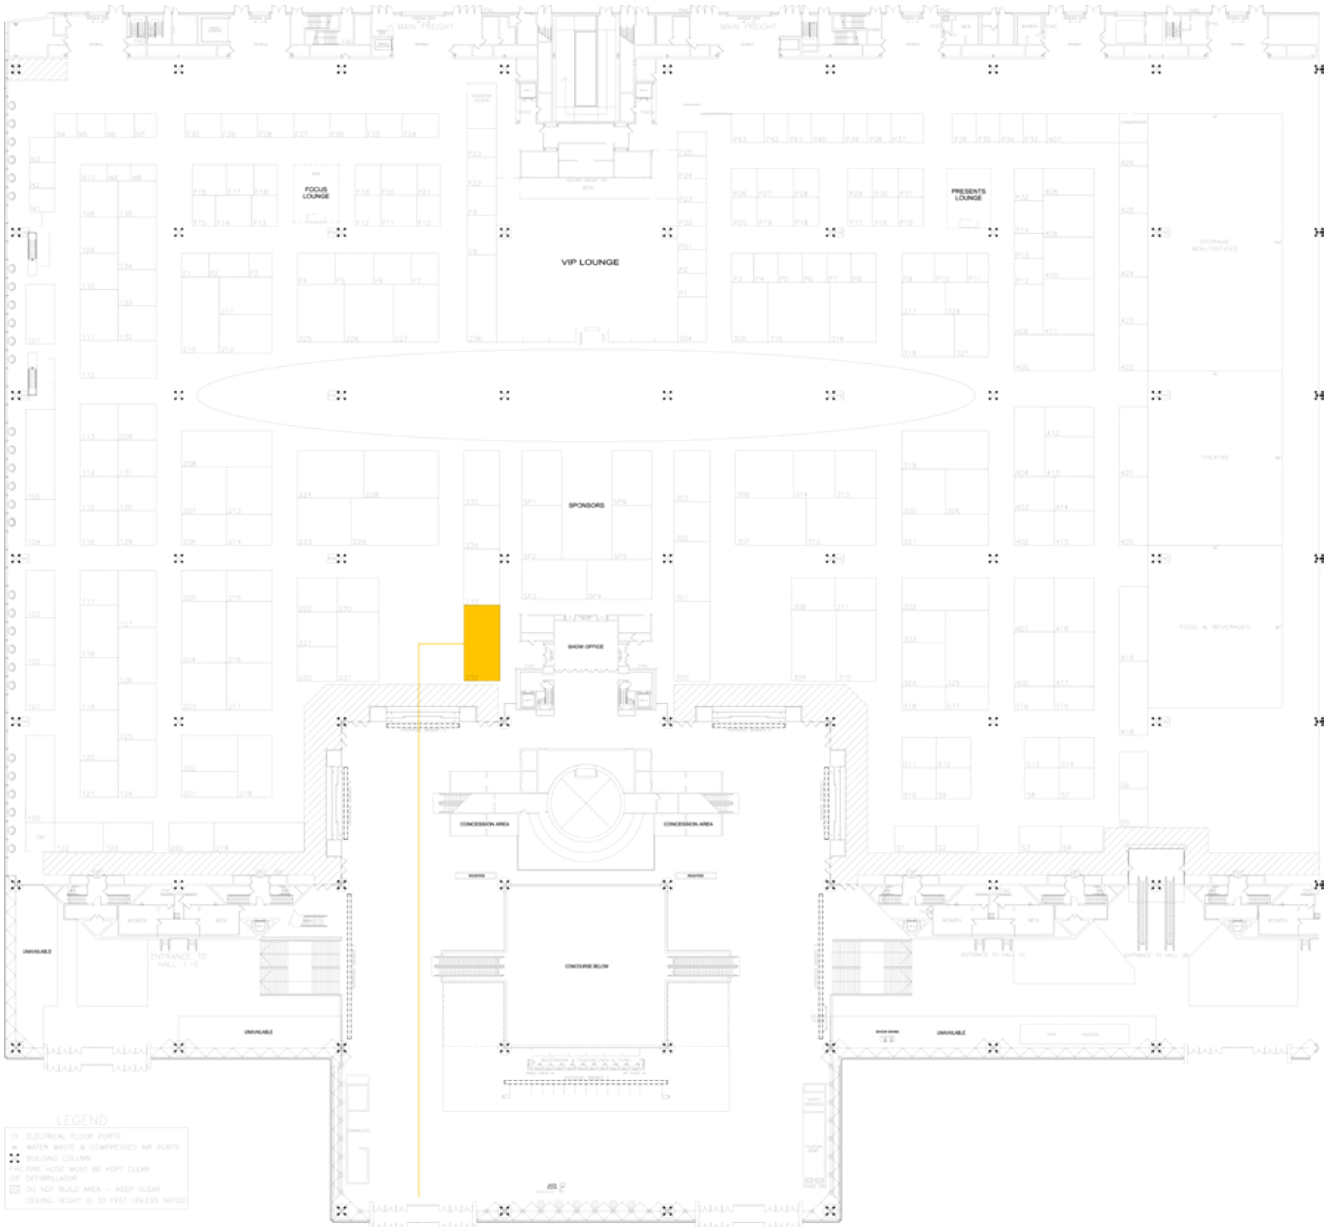

TUR00439

GAVIN TURK

Rauchende Kerzen, 2023

Oil on canvas

100 x 120 cm. (39 3/8 x 47 1/4 in.)

TUR00437

THE ARMORY SHOW

Opening Hours