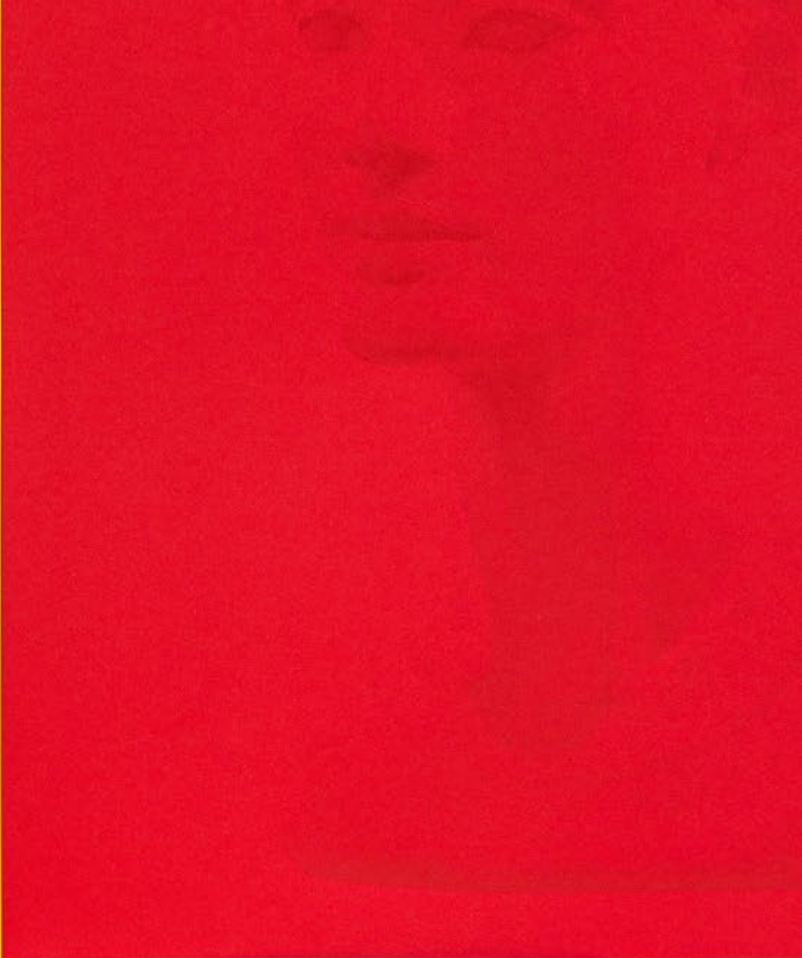

YOAN CAPOTE

Requiem (Clamor), 2021

24 kt gold leaf, oil, nails and fishhooks on linen panel on plywood

4 panels: 207 x 266 x 11 cm. (81 ½ x 104 ¾ x 4 ⅝ in.) total

CAP00149

YOAN CAPOTE
Abstinencia (Disentir), 2022
Life size bronze hands
Dimensions variable
Edition of 5 + 2 AP
CAP00181