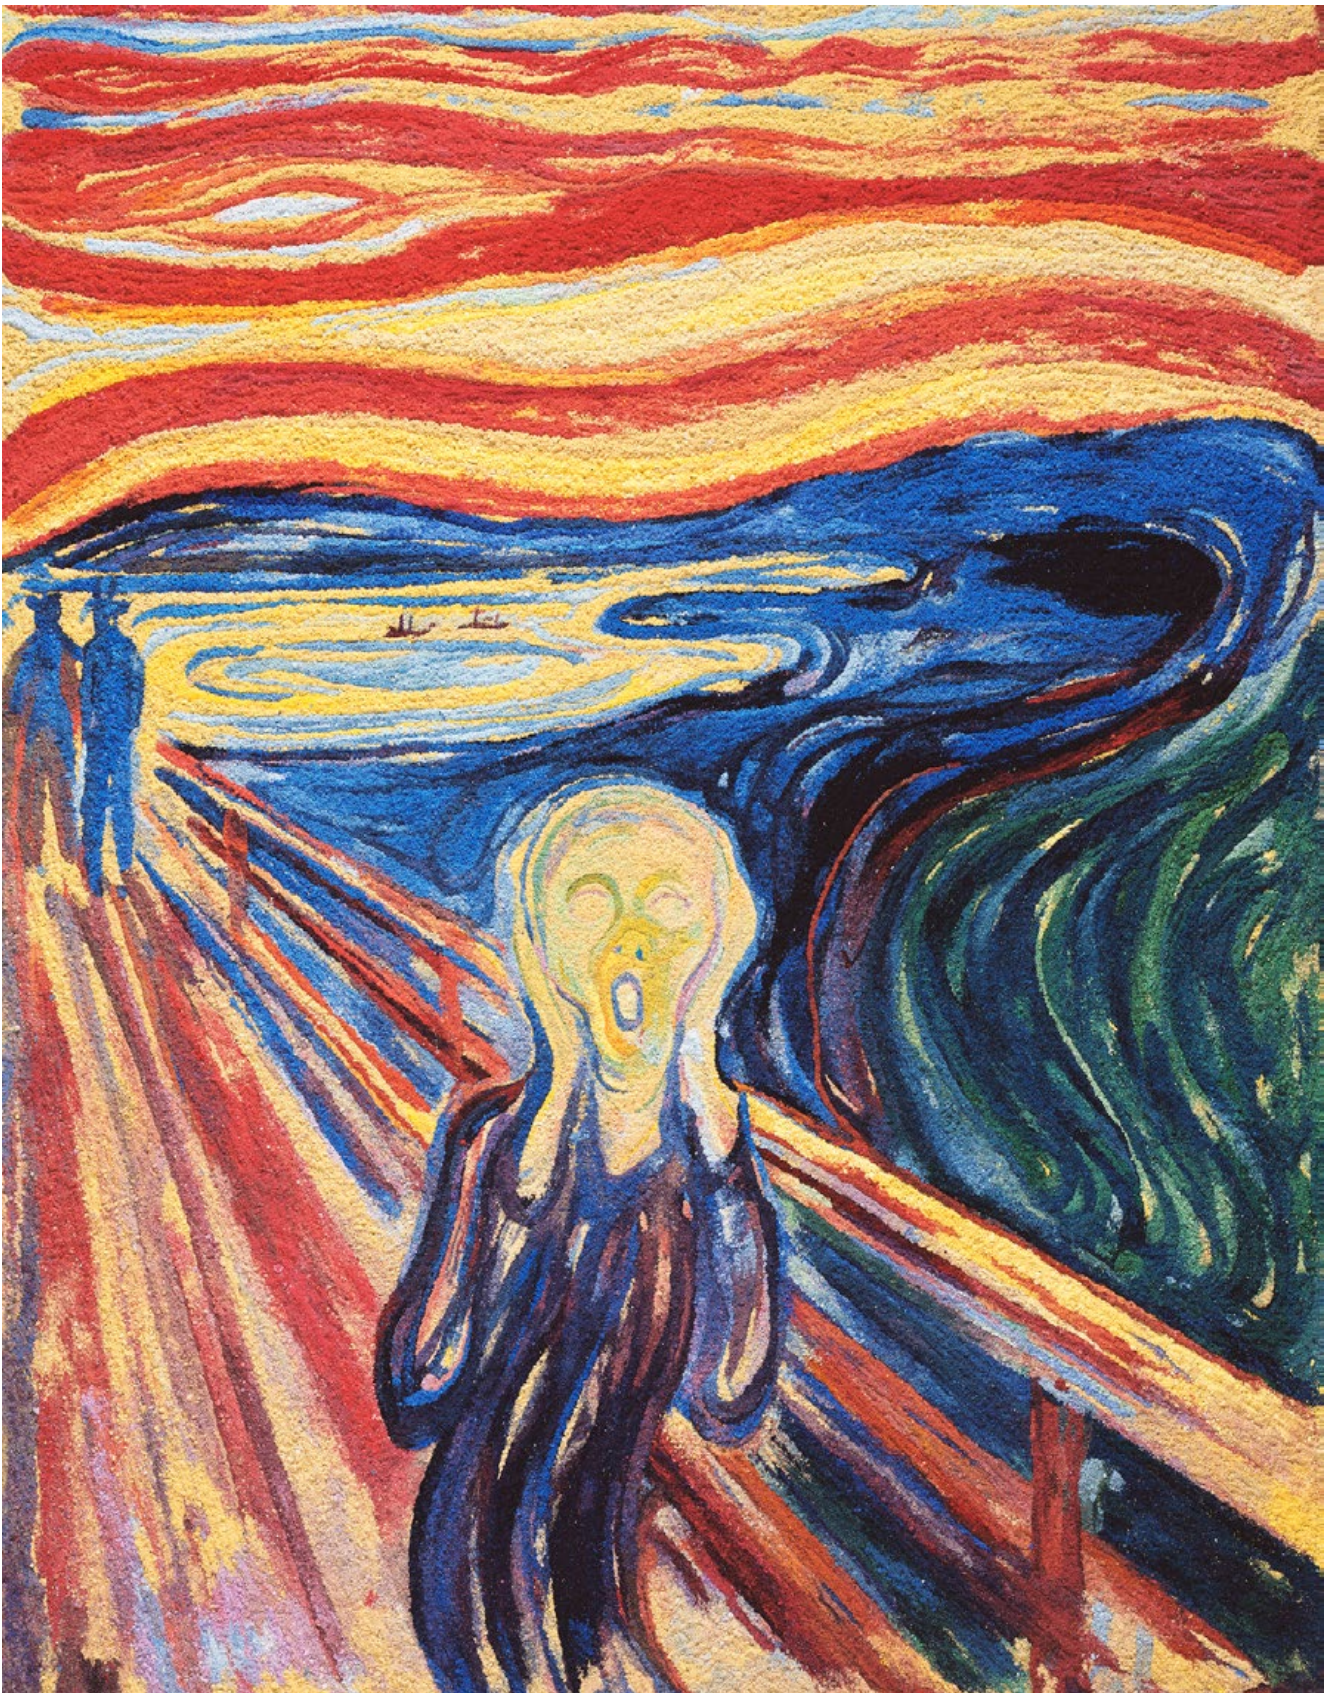

Edition of 6

HOF00645

VIK MUNIZ

Girl before a Mirror, after Pablo Picasso (Surfaces), 2023

Mixed media

162.6 x 130.2 cm. (64 x 51 ¼ in.)

Unique

MUN00642