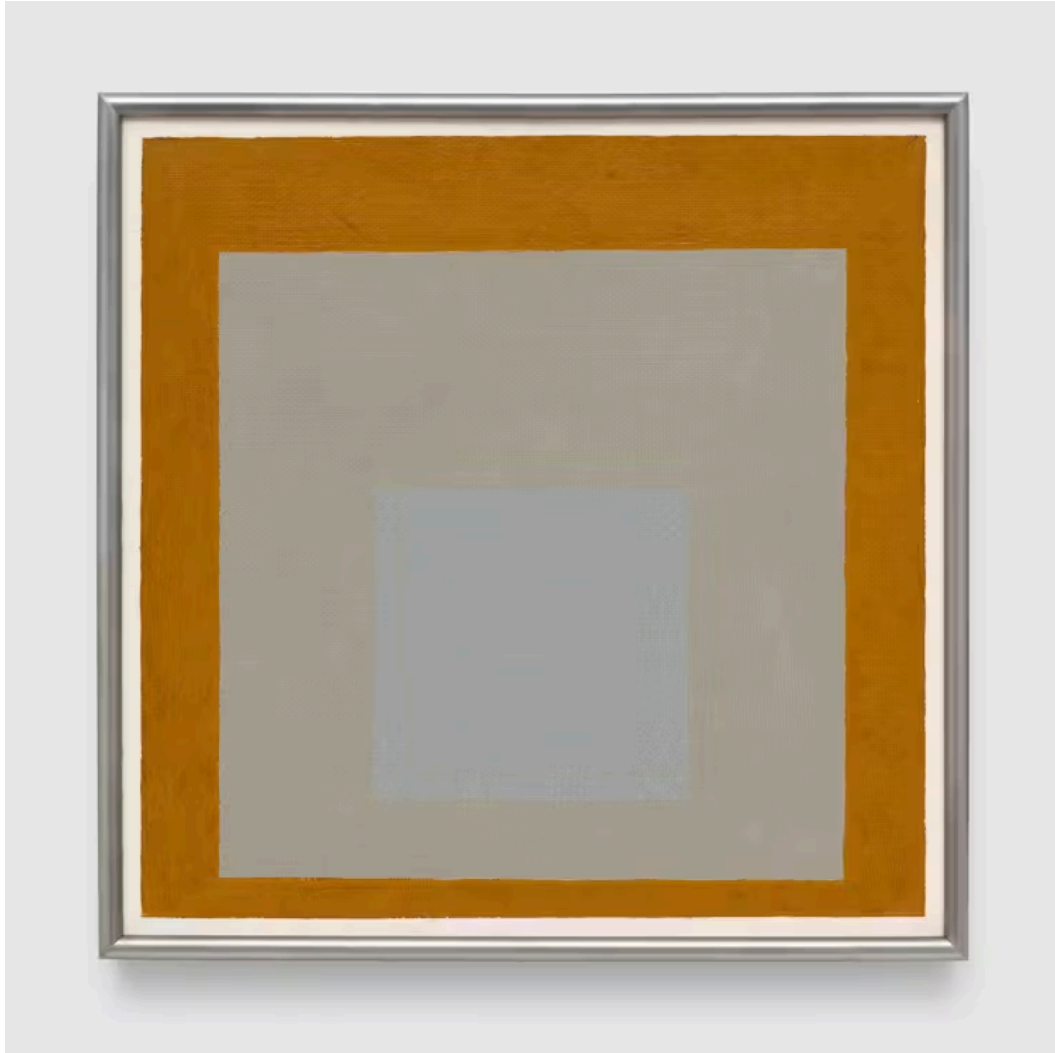

The gallery is presenting historic abstract works by **Josef Albers**, including one of the earliest 48-by-48-inch paintings from his seminal *Homage to the Square* series, as well as works by **Gerhard Richter**, including *Abstraktes Bild (Abstract Painting)* from 1986, that exemplify the artist's complex and layered approach to the painted medium.

## Exceptional Works: Yayoi Kusama at Frieze Seoul

Explore Now

**Luc Tuymans**  
*Estate, 2022*

Oil on canvas  
62 7/8 x 38 1/4 inches (159.6 x 97.2 cm)

Inquire

**Luc Tuymans**  
*BBC, 2021*

Oil on canvas  
69 1/8 x 44 1/2 inches (175.6 x 113.1 cm)

Inquire

Josef Albers

*Homage to the Square, 1965*

Oil on Masonite

16 x 16 inches (40.6 x 40.6 cm)

Framed: 16 5/8 x 16 3/4 inches (42.2 x 42.4 cm)

Inquire

Josef Albers

*Homage to the Square: "Golden", 1958*

Oil on Masonite

48 x 48 inches (121.9 x 121.9 cm)

Framed: 48 5/8 x 48 5/8 inches (123.5 x 123.5 cm)

Inquire

Francis Alÿs

*Study for Katanga, April, 2021*

Oil on canvas on wood panel