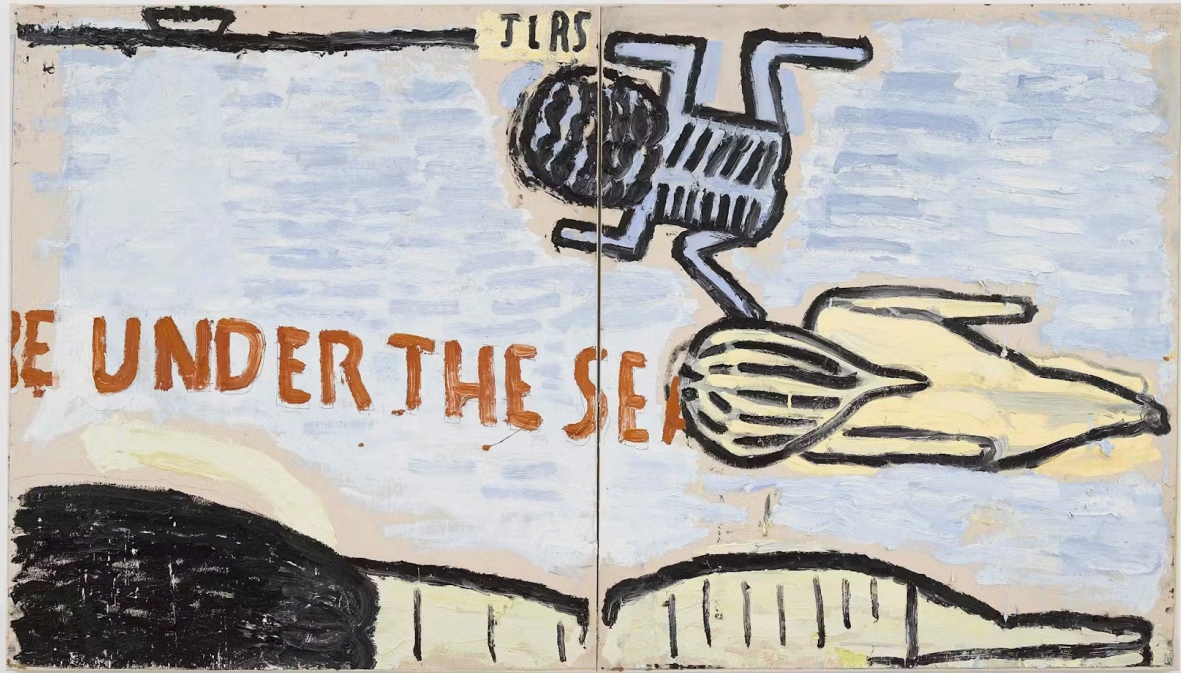

Oil on board  
9 1/2 x 7 1/2 inches (24.1 x 19.1 cm)  
Framed: 10 1/8 x 8 1/8 inches (25.7 x 20.6 cm)

Inquire

Scott Kahn

*Murky Waters*, 2021/2023

Oil on wood panel

14 x 18 inches (35.6 x 45.7 cm)

Inquire

Rose Wylie