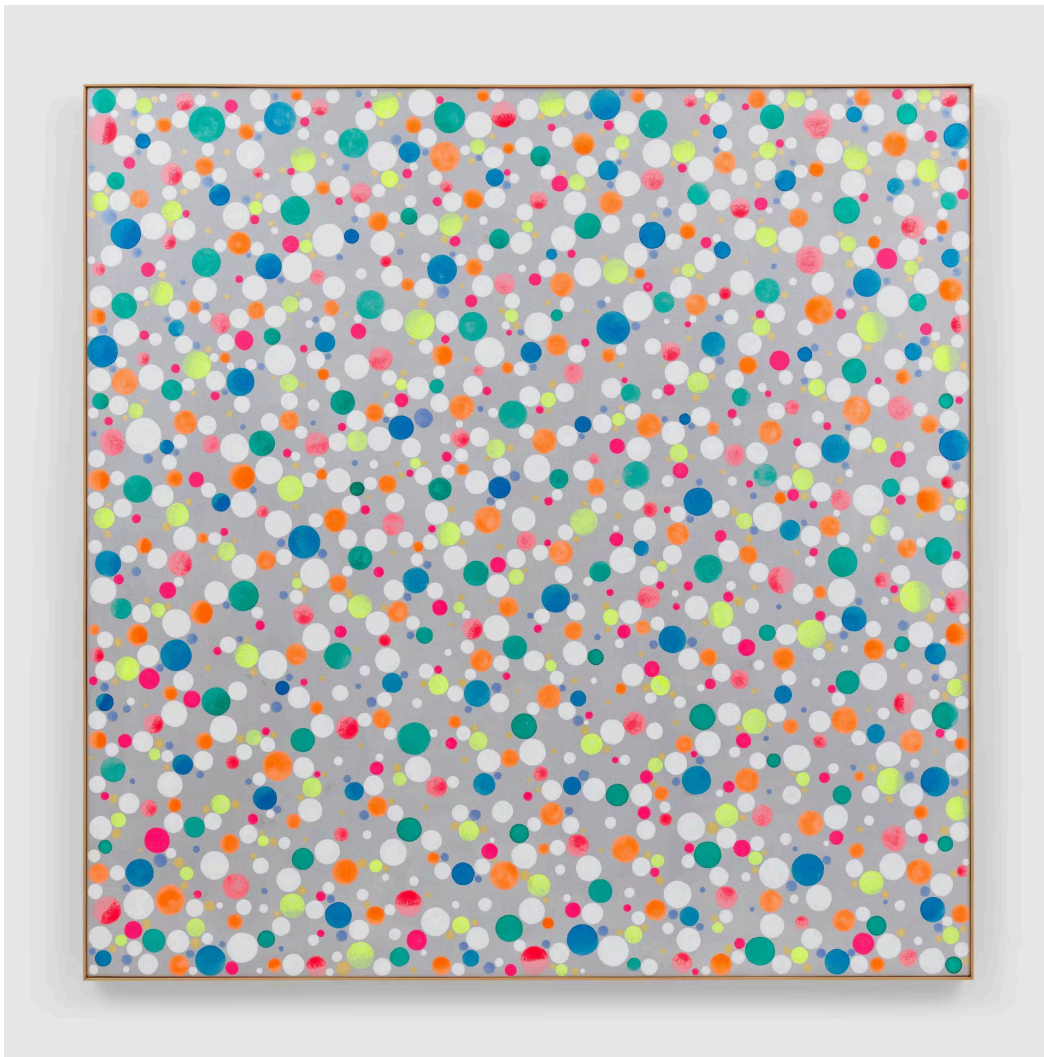

The gallery is presenting historic abstract works by **Josef Albers**, including one of the earliest 48-by-48-inch paintings from his seminal *Homage to the Square* series, as well as works by **Gerhard Richter**, including *Abstraktes Bild (Abstract Painting)* from 1986, that exemplify the artist's complex and layered approach to the painted medium.

Gerhard Richter  
*Abstraktes Bild (Abstract Painting)*, 1986

Oil on canvas  
47 1/4 x 31 1/2 inches (120 x 80 cm)

Inquire

Yayoi Kusama  
*PUMPKIN, 2013*

Acrylic on canvas

51 3/8 x 63 3/4 inches (130.3 x 162 cm)

Framed: 54 1/2 x 67 inches (138.4 x 170.2 cm)

Inquire

Yayoi Kusama  
*Dots Universe O.WHZ, 2004*

Acrylic on canvas  
57 1/4 x 57 1/4 inches (144.8 x 145.4 cm)  
Framed: 57 1/2 x 57 5/8 inches (146.1 x 146.4 cm)

Inquire

Josef Albers

*Homage to the Square, 1965*

Oil on Masonite

16 x 16 inches (40.6 x 40.6 cm)

Framed: 16 5/8 x 16 3/4 inches (42.2 x 42.4 cm)

Inquire

Josef Albers