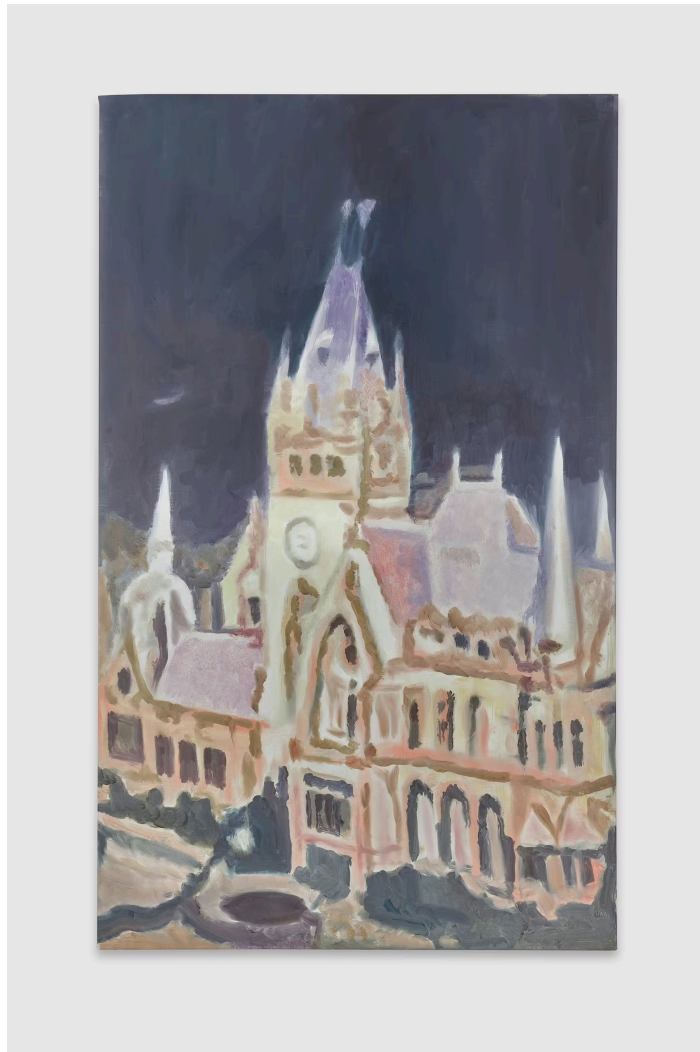

Exceptional Works: Yayoi Kusama at Frieze Seoul

Explore Now