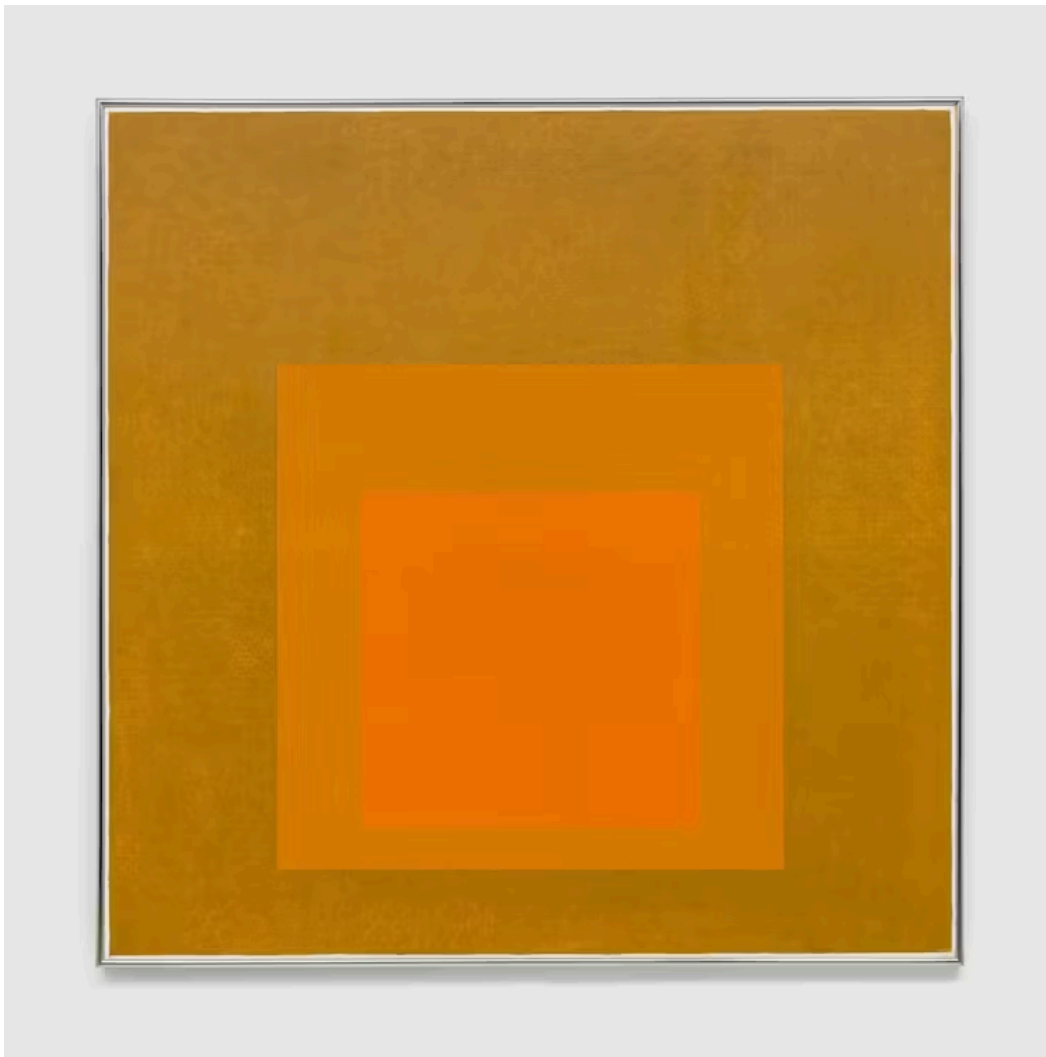

Inquire

Josef Albers

*Homage to the Square, 1965*

Oil on Masonite

16 x 16 inches (40.6 x 40.6 cm)

Framed: 16 5/8 x 16 3/4 inches (42.2 x 42.4 cm)

Inquire

Josef Albers