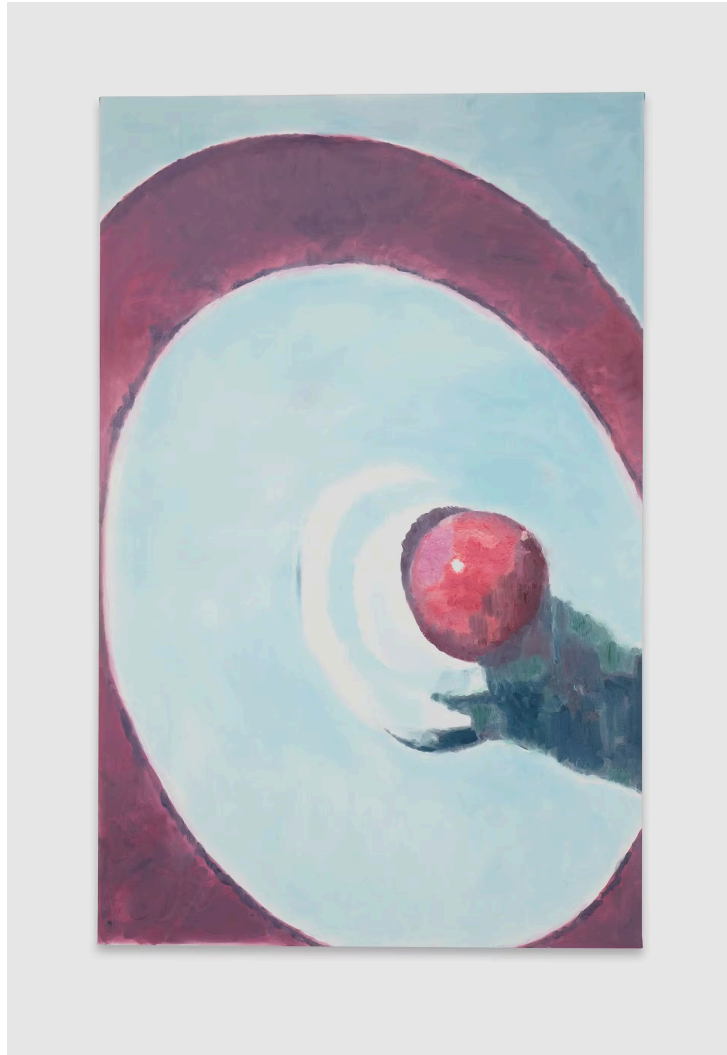

The gallery is presenting historic abstract works by **Josef Albers**, including one of the earliest 48-by-48-inch paintings from his seminal *Homage to the Square* series, as well as works by **Gerhard Richter**, including *Abstraktes Bild (Abstract Painting)* from 1986, that exemplify the artist's complex and layered approach to the painted medium.

## Exceptional Works: Yayoi Kusama at Frieze Seoul

Explore Now

**Luc Tuymans**  
*Estate, 2022*

Oil on canvas  
62 7/8 x 38 1/4 inches (159.6 x 97.2 cm)

Inquire

**Luc Tuymans**  
*BBC, 2021*

Oil on canvas  
69 1/8 x 44 1/2 inches (175.6 x 113.1 cm)

Inquire

Josef Albers

*Homage to the Square, 1965*

Oil on Masonite

16 x 16 inches (40.6 x 40.6 cm)

Framed: 16 5/8 x 16 3/4 inches (42.2 x 42.4 cm)

Inquire

Josef Albers