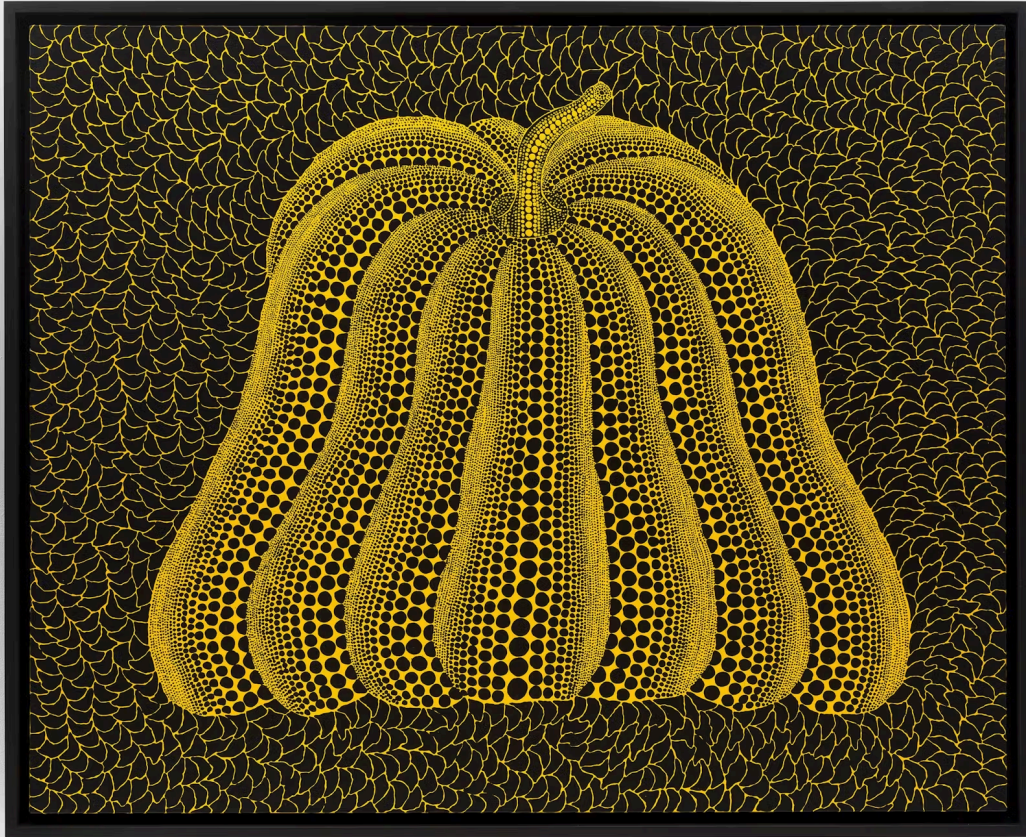

Yayoi Kusama
PUMPKIN, 2013

Acrylic on canvas

51 3/8 x 63 3/4 inches (130.3 x 162 cm)

Framed: 54 1/2 x 67 inches (138.4 x 170.2 cm)

Inquire