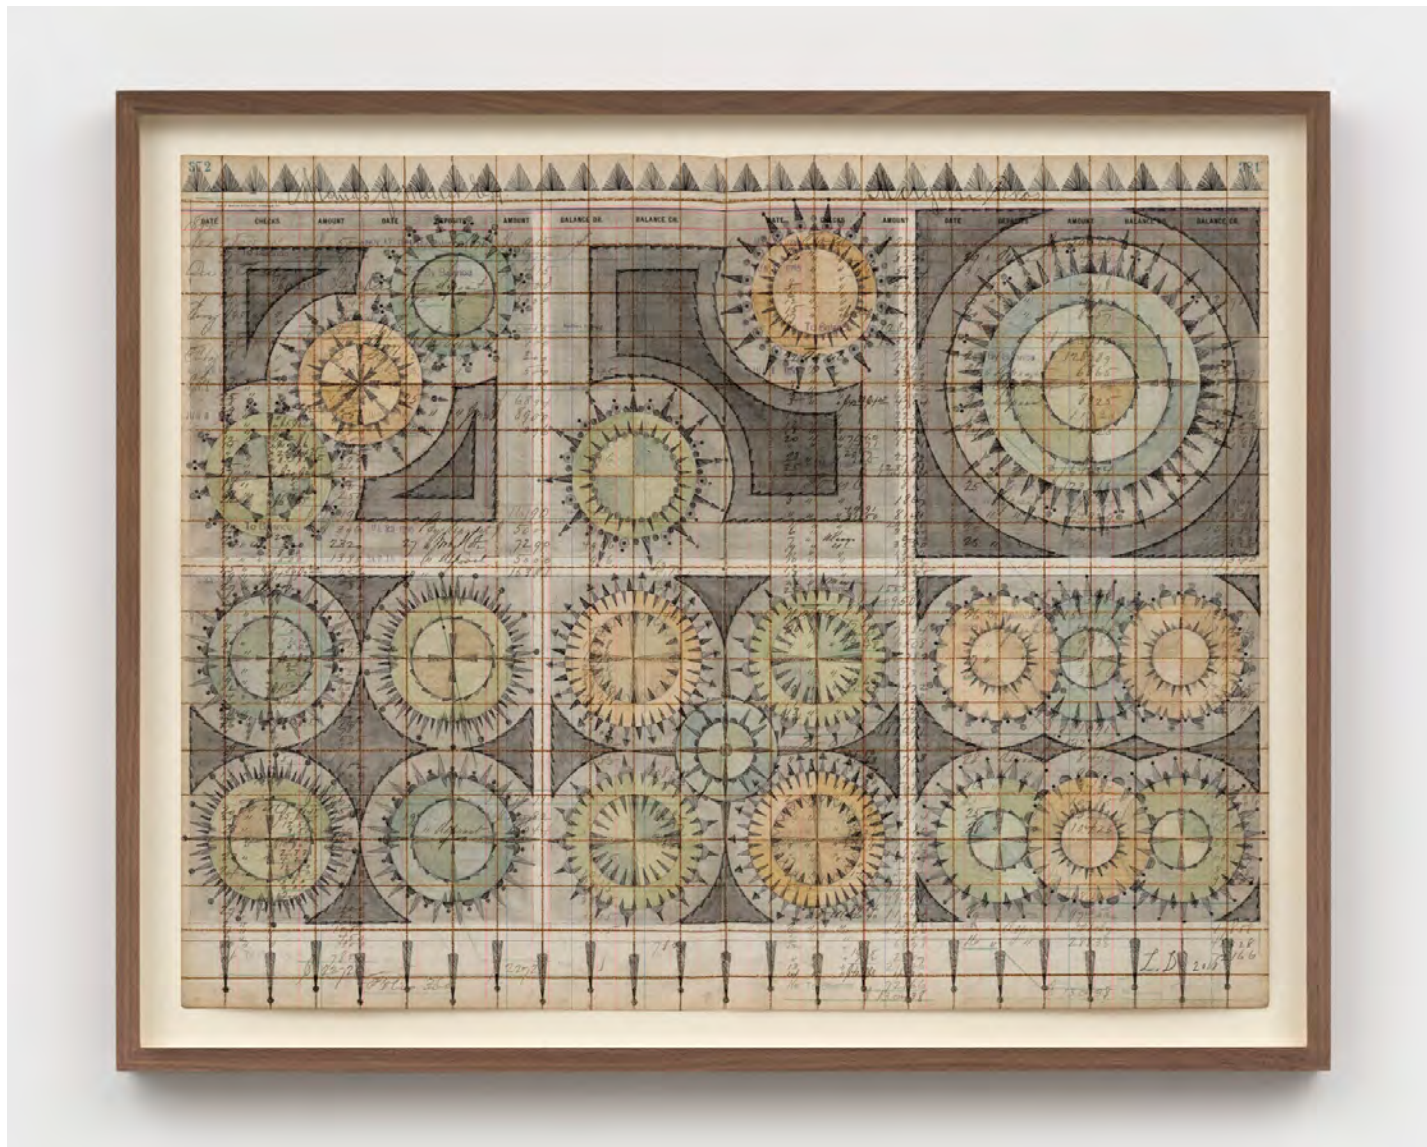

ldespont1058

\$ 16,000

Louise Despont

Floras no. 20, 2023

Collage with antique book pages and gold leaf

20 3/4 x 28 1/4 inches (25 1/2 x 33 inches framed)

ldespont1074

\$ 16,000