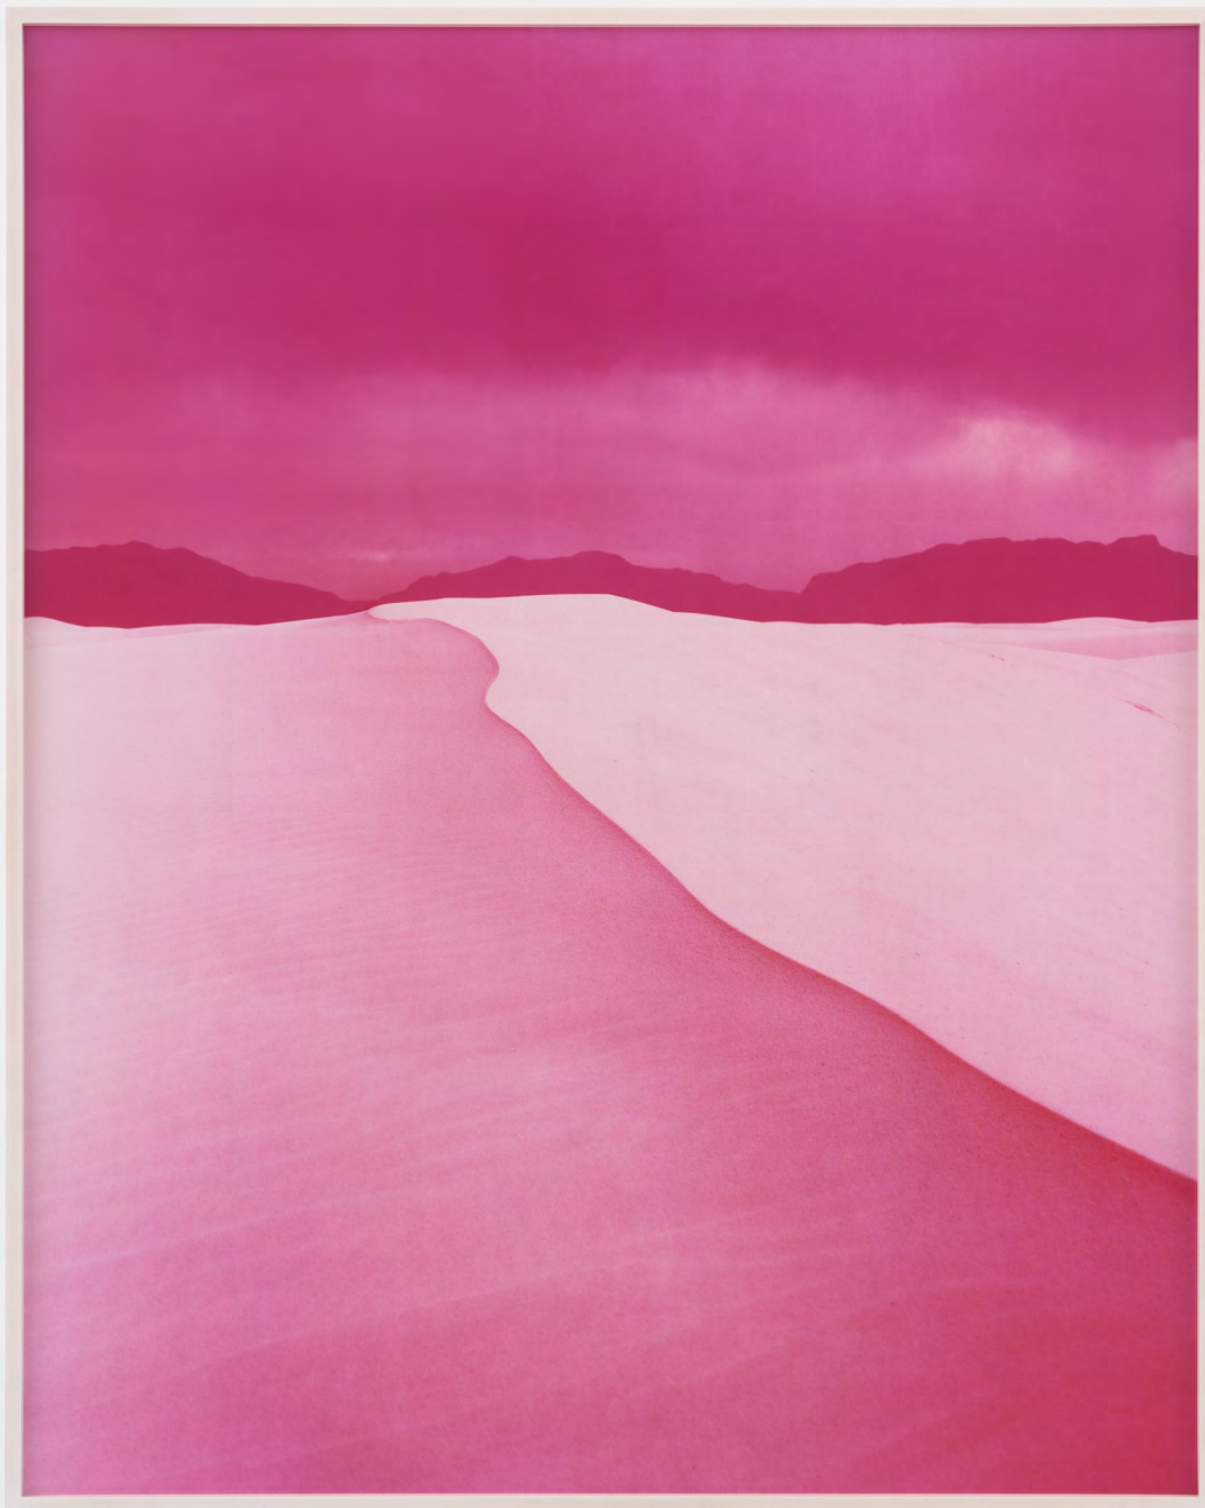

David Benjamin Sherry

White Sands National Park, 2021

Chromogenic print

90 x 70 inches

Edition of 3, with 2 AP

dbsherry013

$38,000