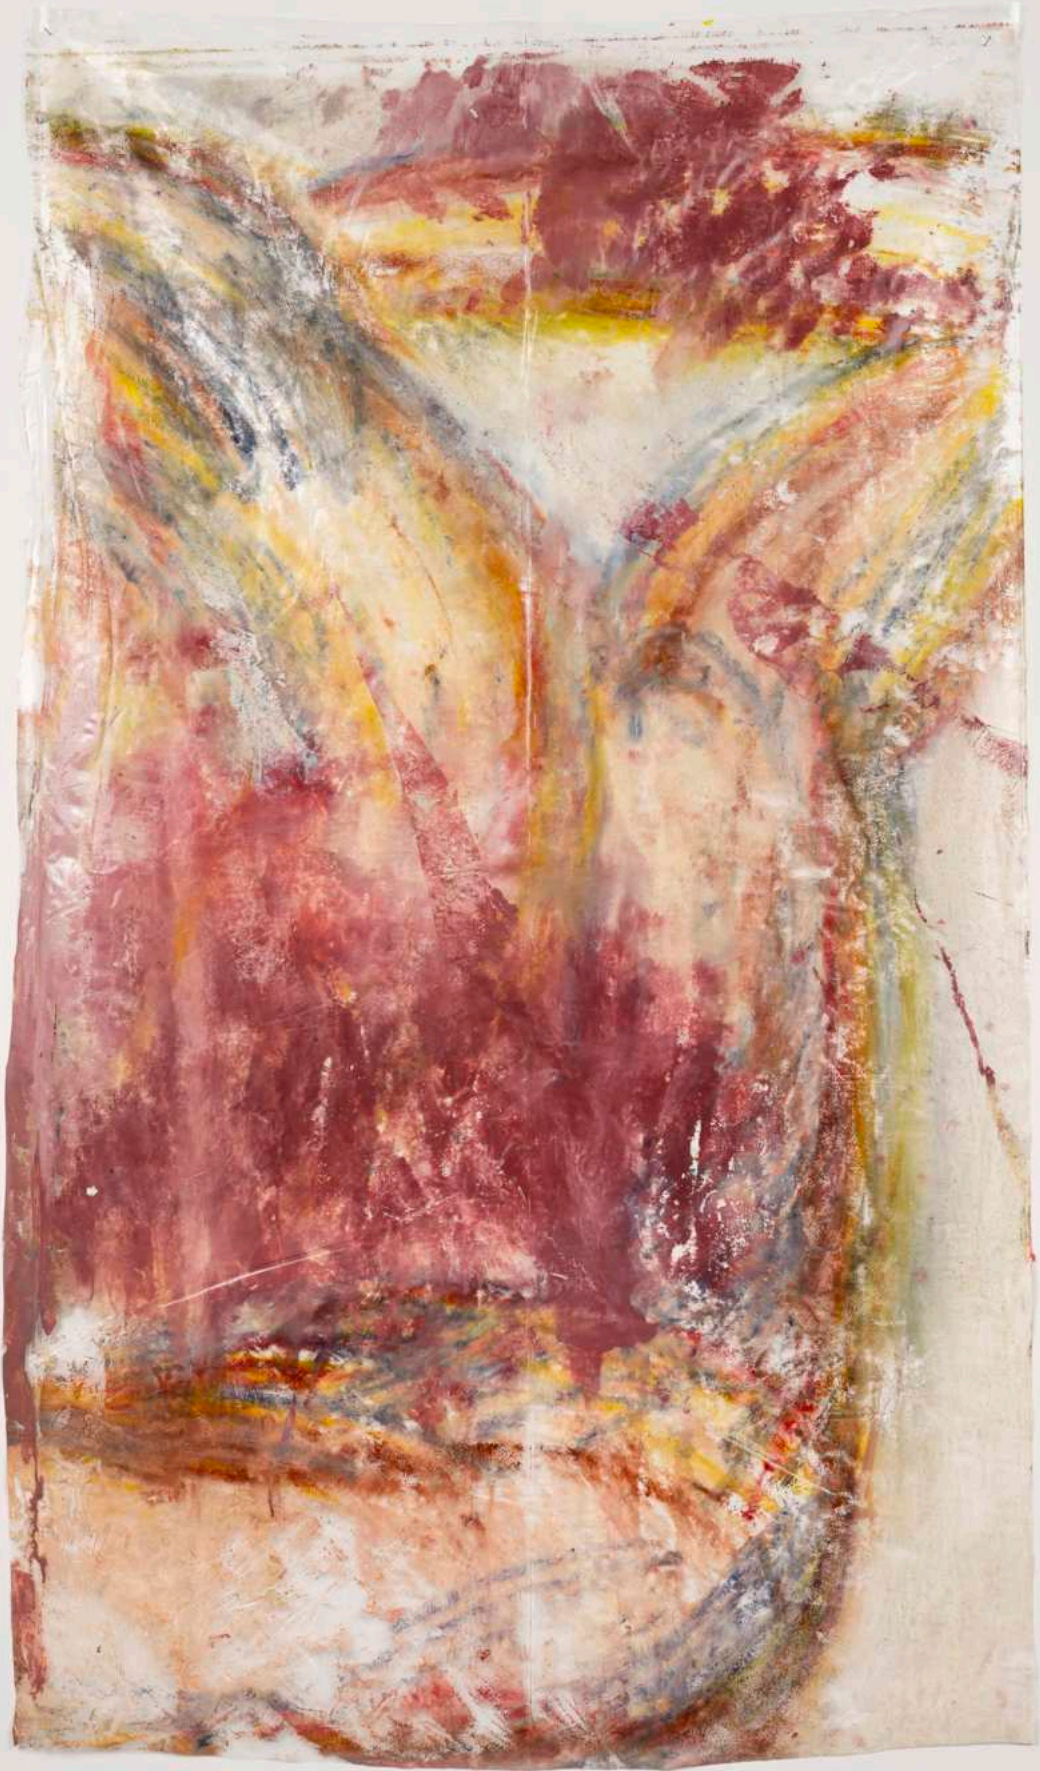

Ser Serpas

Untitled, 2024

Mixed media on foil

165 x 95 cm | 65 x 37 3/8 in

SERPA89739

CHF 18,000.00 (excl. VAT)

KARMA
INTERNATIONAL