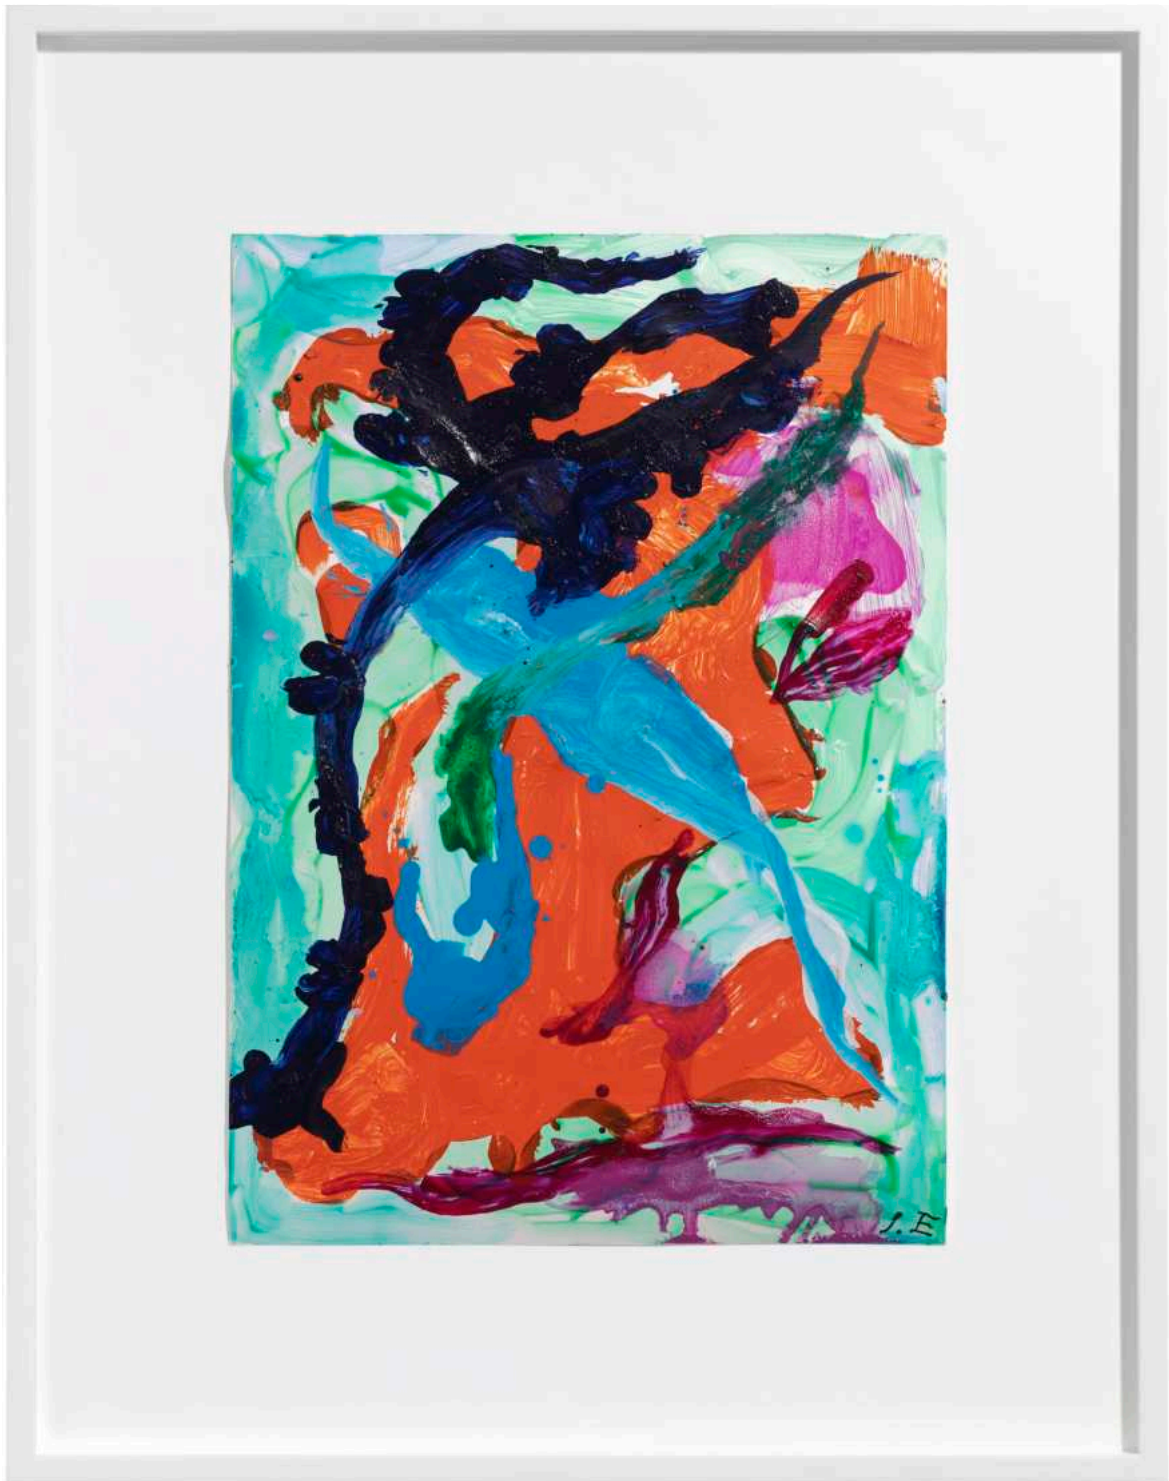

An abstract painting featuring a dense composition of thick, expressive brushstrokes. The color palette is highly varied, including deep blues, bright cyan, magenta, green, and white. The overall effect is one of intense energy and movement, with the colors swirling and overlapping in a non-representational manner.

**IDA EKBLAD**

Installation view, Ida Ekblad, Re-Collect!, Kunsthhaus Zurich, 2024, Photo © Annik Wetter

**Ida Ekblad**  
PSYCHOMOTOR SUPERNOVA, 2024  
Oil on linen in artist's frame  
185 x 245 cm | 72 7/8 x 96 1/2 in  
EKBLA70583

\$ 115,000.00 (excl. VAT)

**KARMA**  
INTERNATIONAL

**Ida Ekblad**

Anamnestic Sonicatrix 1, 2024  
Oil on paper in artist's frame  
48 x 34 cm | 18 7/8 x 13 3/8 in  
EKBLA70581

\$ 17,500.00 (excl. VAT)

**KARMA**  
INTERNATIONAL

**Ida Ekblad**

Anamnestic Sonicatrix 2, 2024  
Oil on paper in artist's frame  
48 x 34 cm | 18 7/8 x 13 3/8 in  
EKBLA70582

\$ 17,500.00 (excl. VAT)

**KARMA**  
INTERNATIONAL

**Ida Ekblad**

Anamnestic Sonicatrix 3, 2024  
Oil on paper in artist's frame  
48 x 34 cm | 18 7/8 x 13 3/8 in  
EKBLA70583