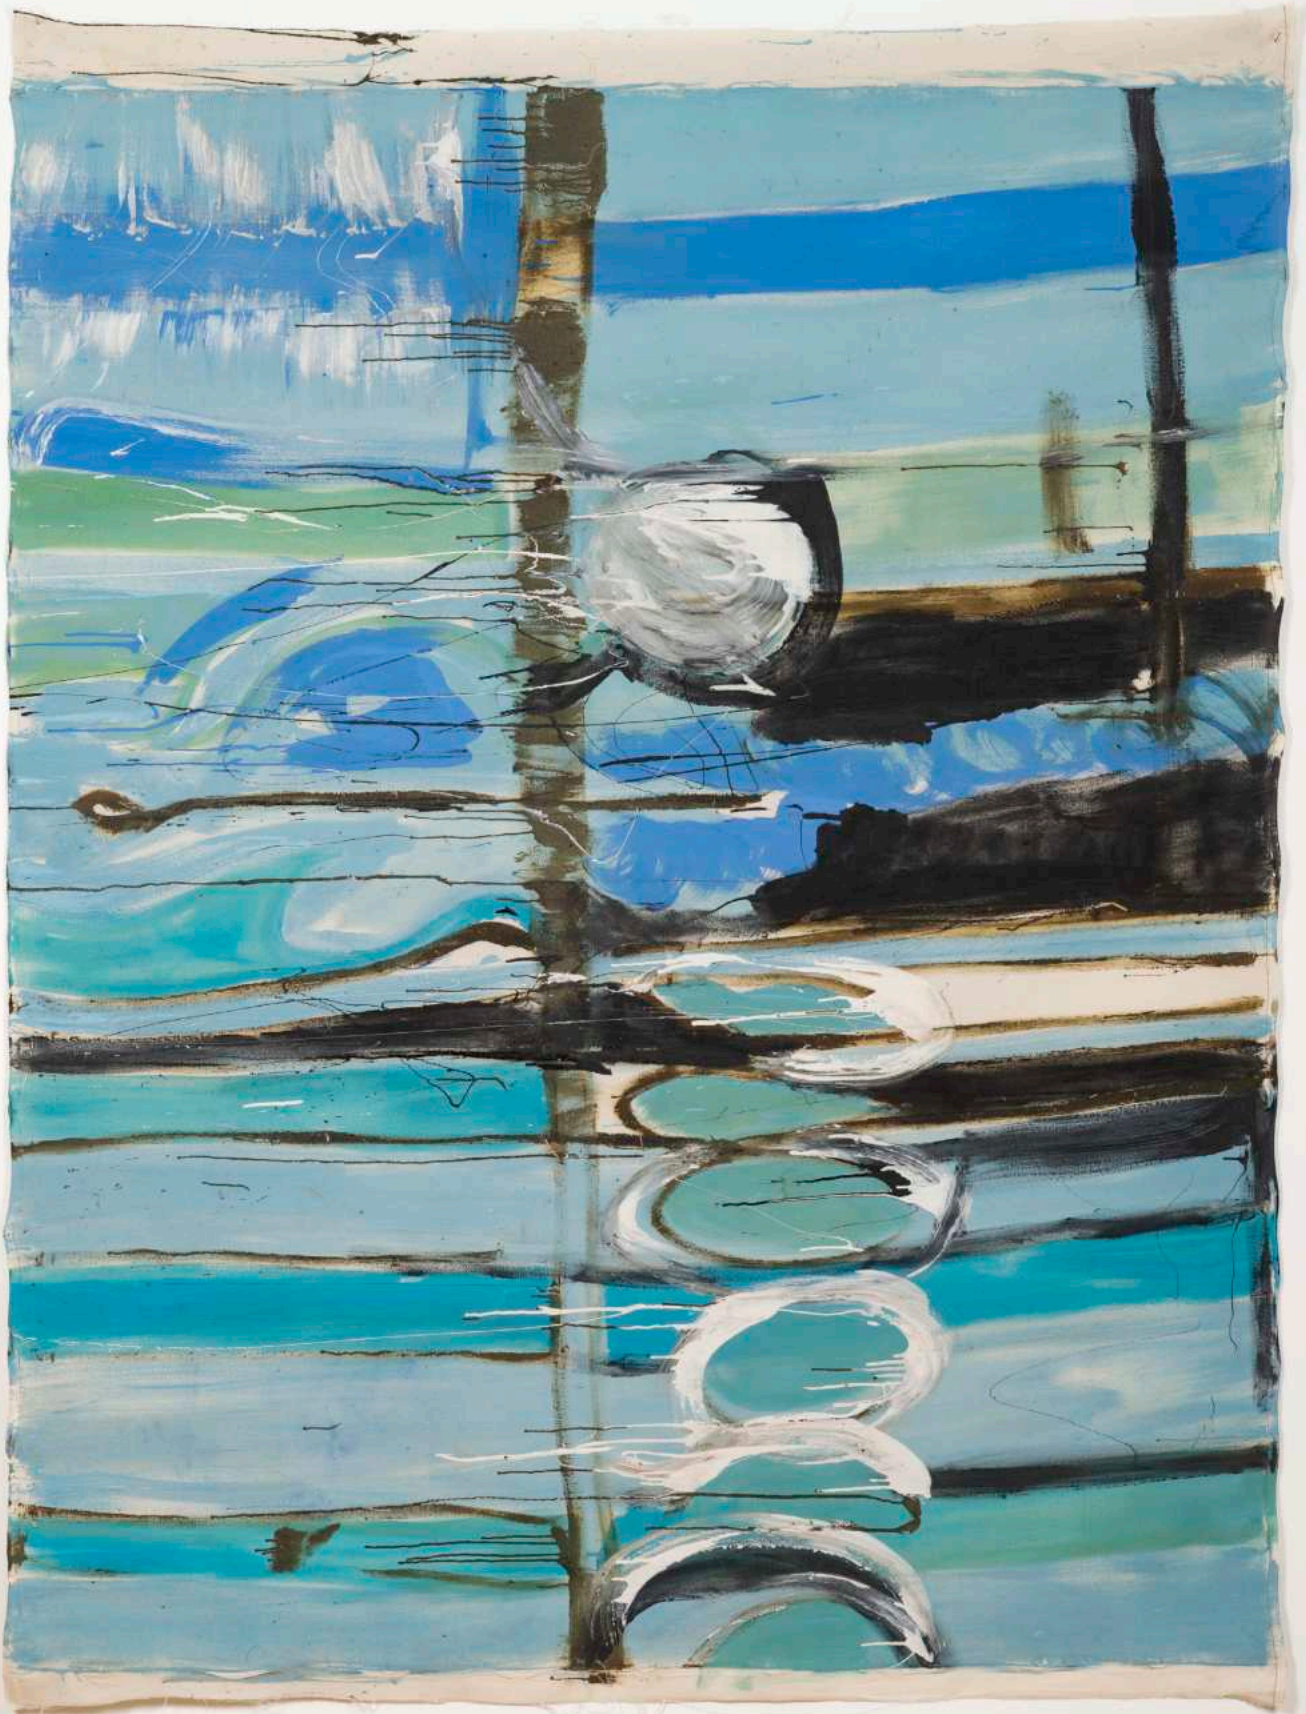

# VIVIAN SUTER

Installation View, Vivian Suter, A Stone in the Lake, Secession, 2023

**Vivian Suter**

Untitled, n.d.

Mixed Media on canvas

240 x 180 cm | 94 1/2 x 70 7/8 in

SUTER90133

CHF 40,000.00 (excl. VAT)