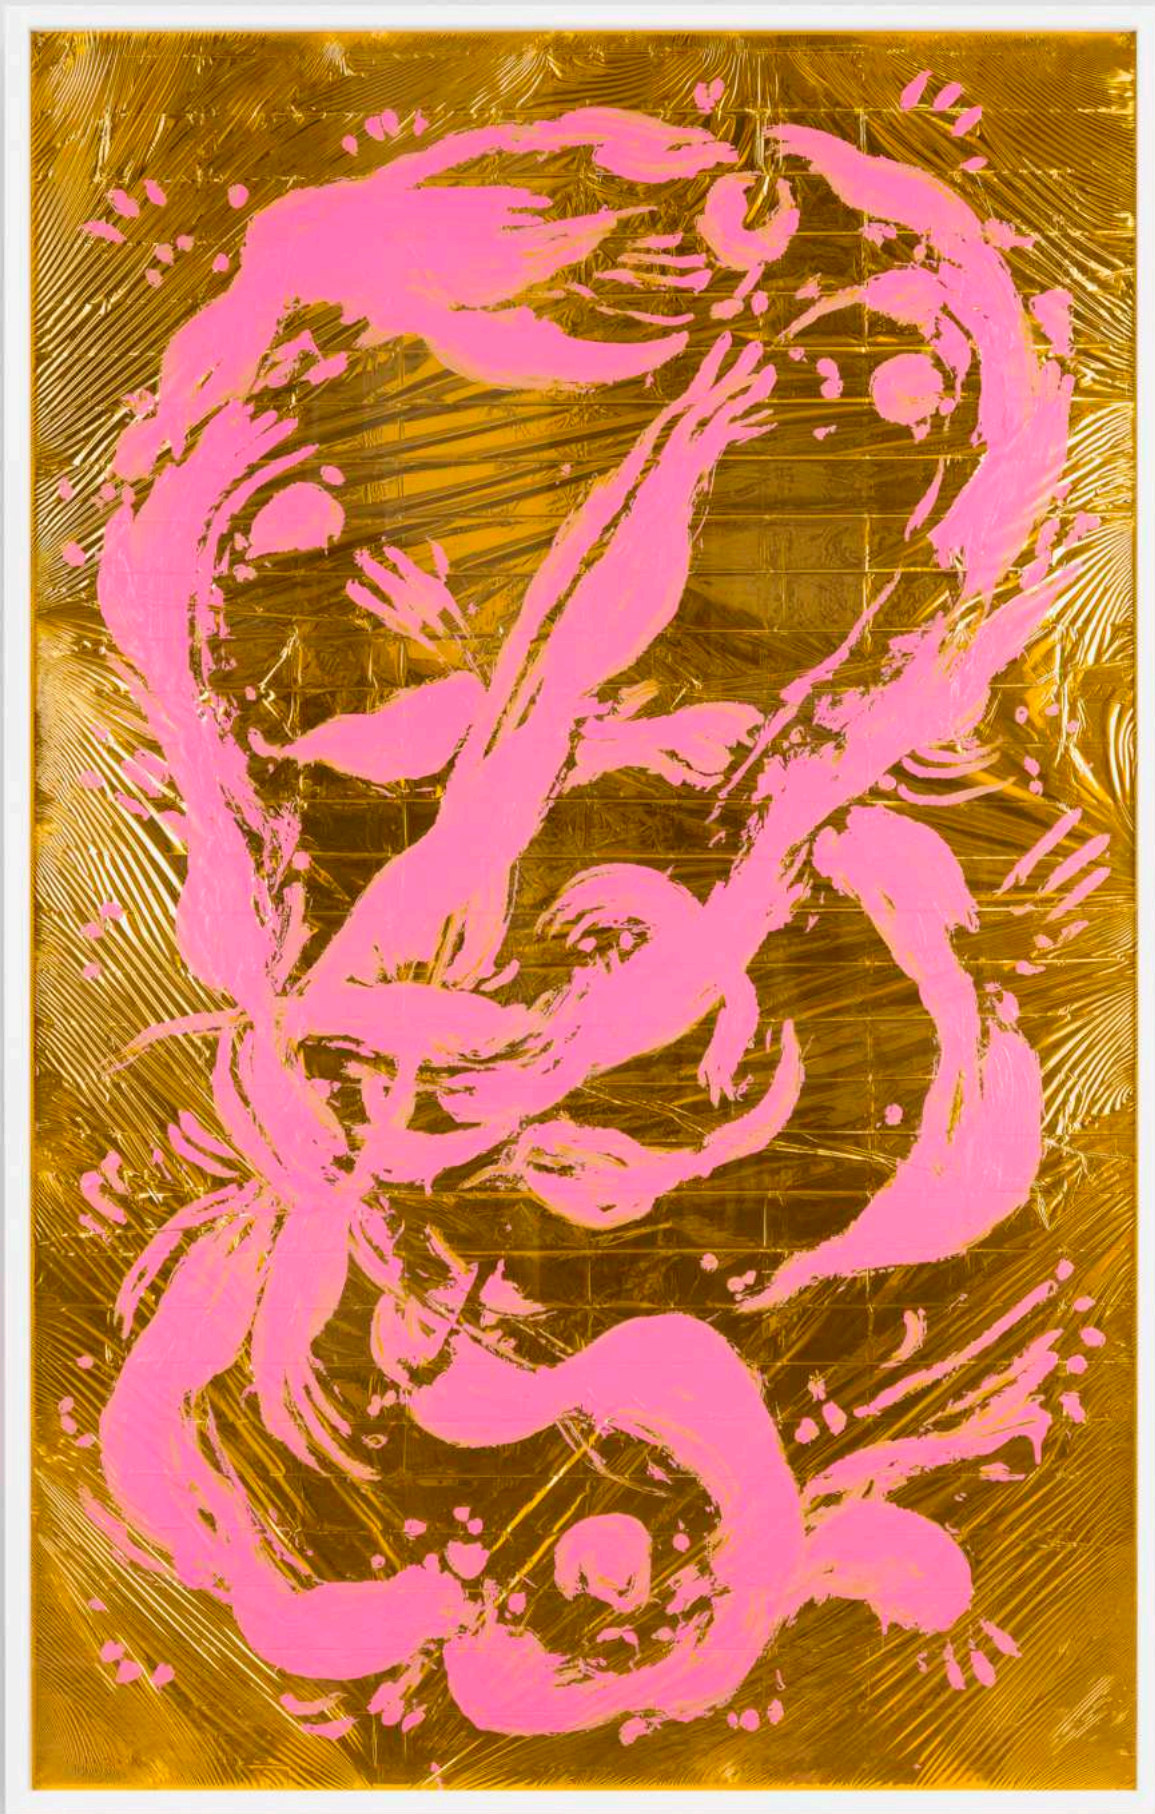

Pamela Rosenkranz
Express Nothing (Heat Rowing), 2023
Acrylic paint, emergency blanket
220 x 141 cm | 86 5/8 x 55 1/2 in
ROSEN89607

CHF 80,000.00 (excl. VAT)

KARMA
INTERNATIONAL