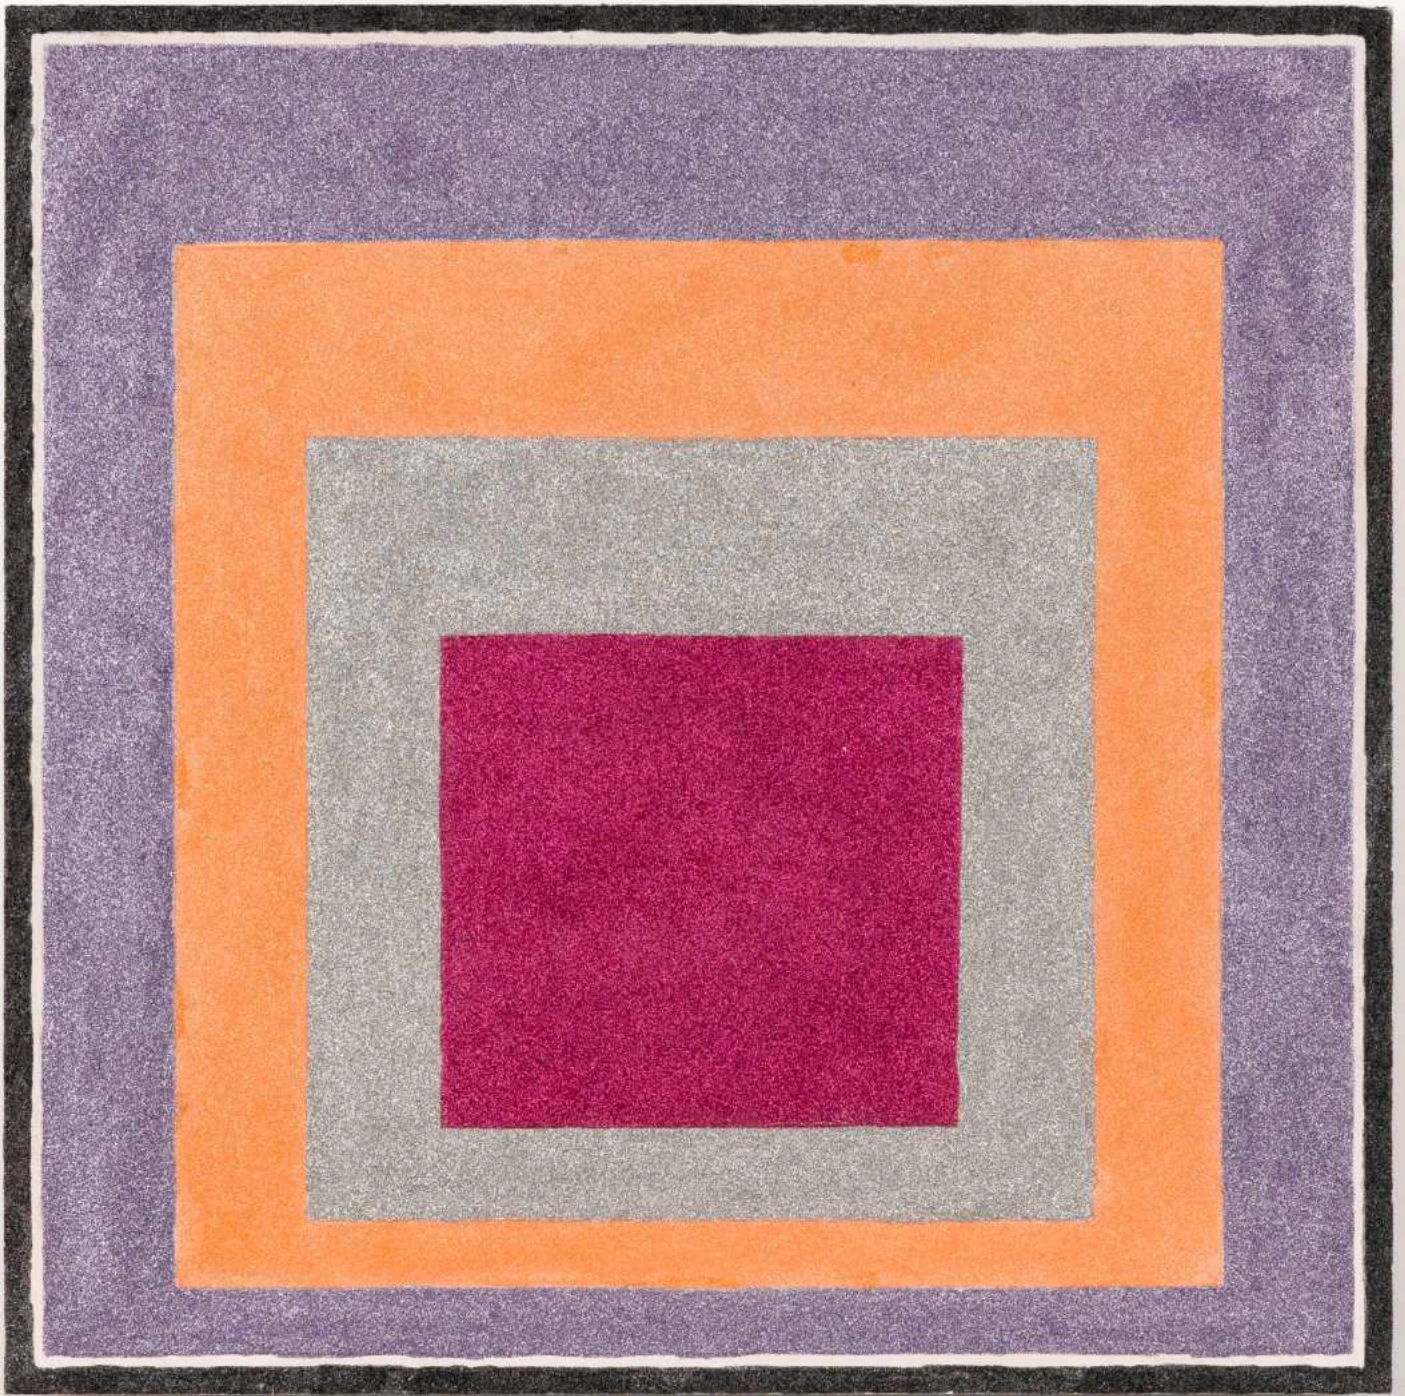

Gina Fischli

Albers, 2024

Glitter, glue on wood

53 x 53 cm | 20 7/8 x 20 7/8 in

FISCH000065

CHF 5,000.00 (excl. VAT)

KARMA
INTERNATIONAL