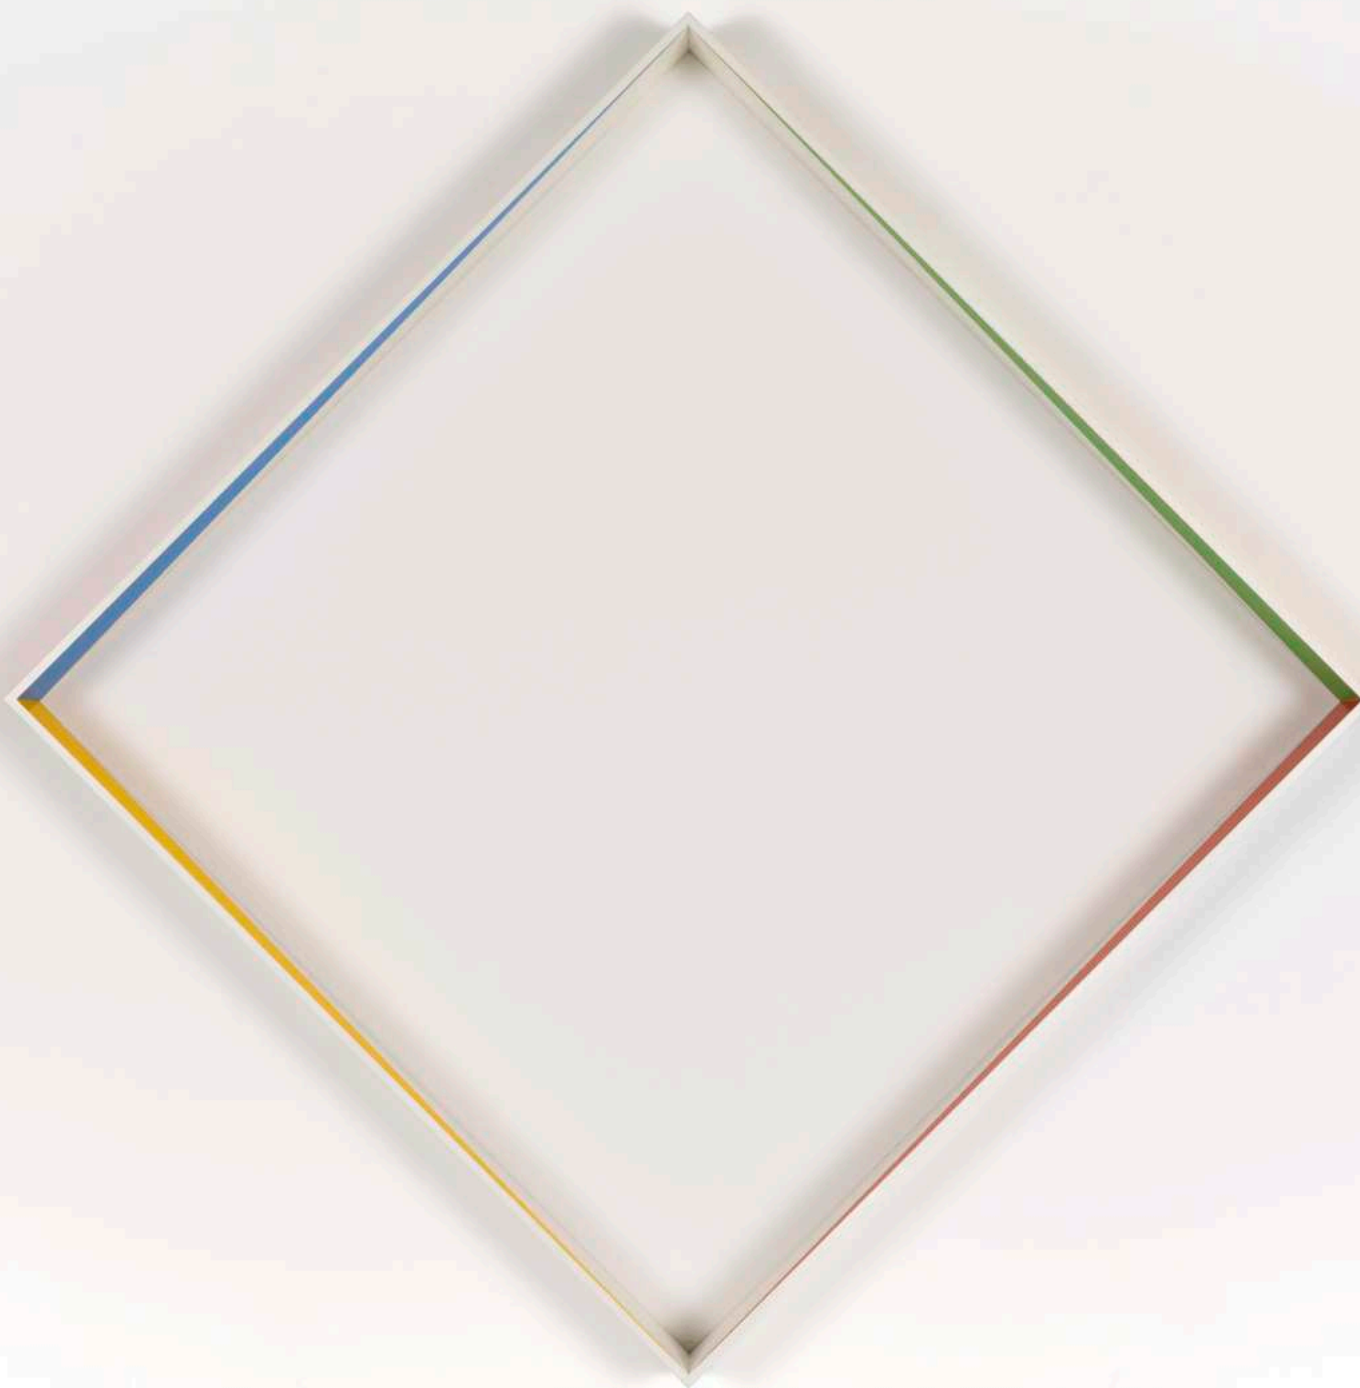

**KARMA**  
INTERNATIONAL

**Nelly Rudin**

005 alu, 1977/78

Aluminum/resin paint

80 x 80 x 8 cm | 31 1/2 x 31 1/2 x 3 1/8 in

RUDIN0001

CHF 20,000.00 (excl. VAT)

**KARMA**  
INTERNATIONAL