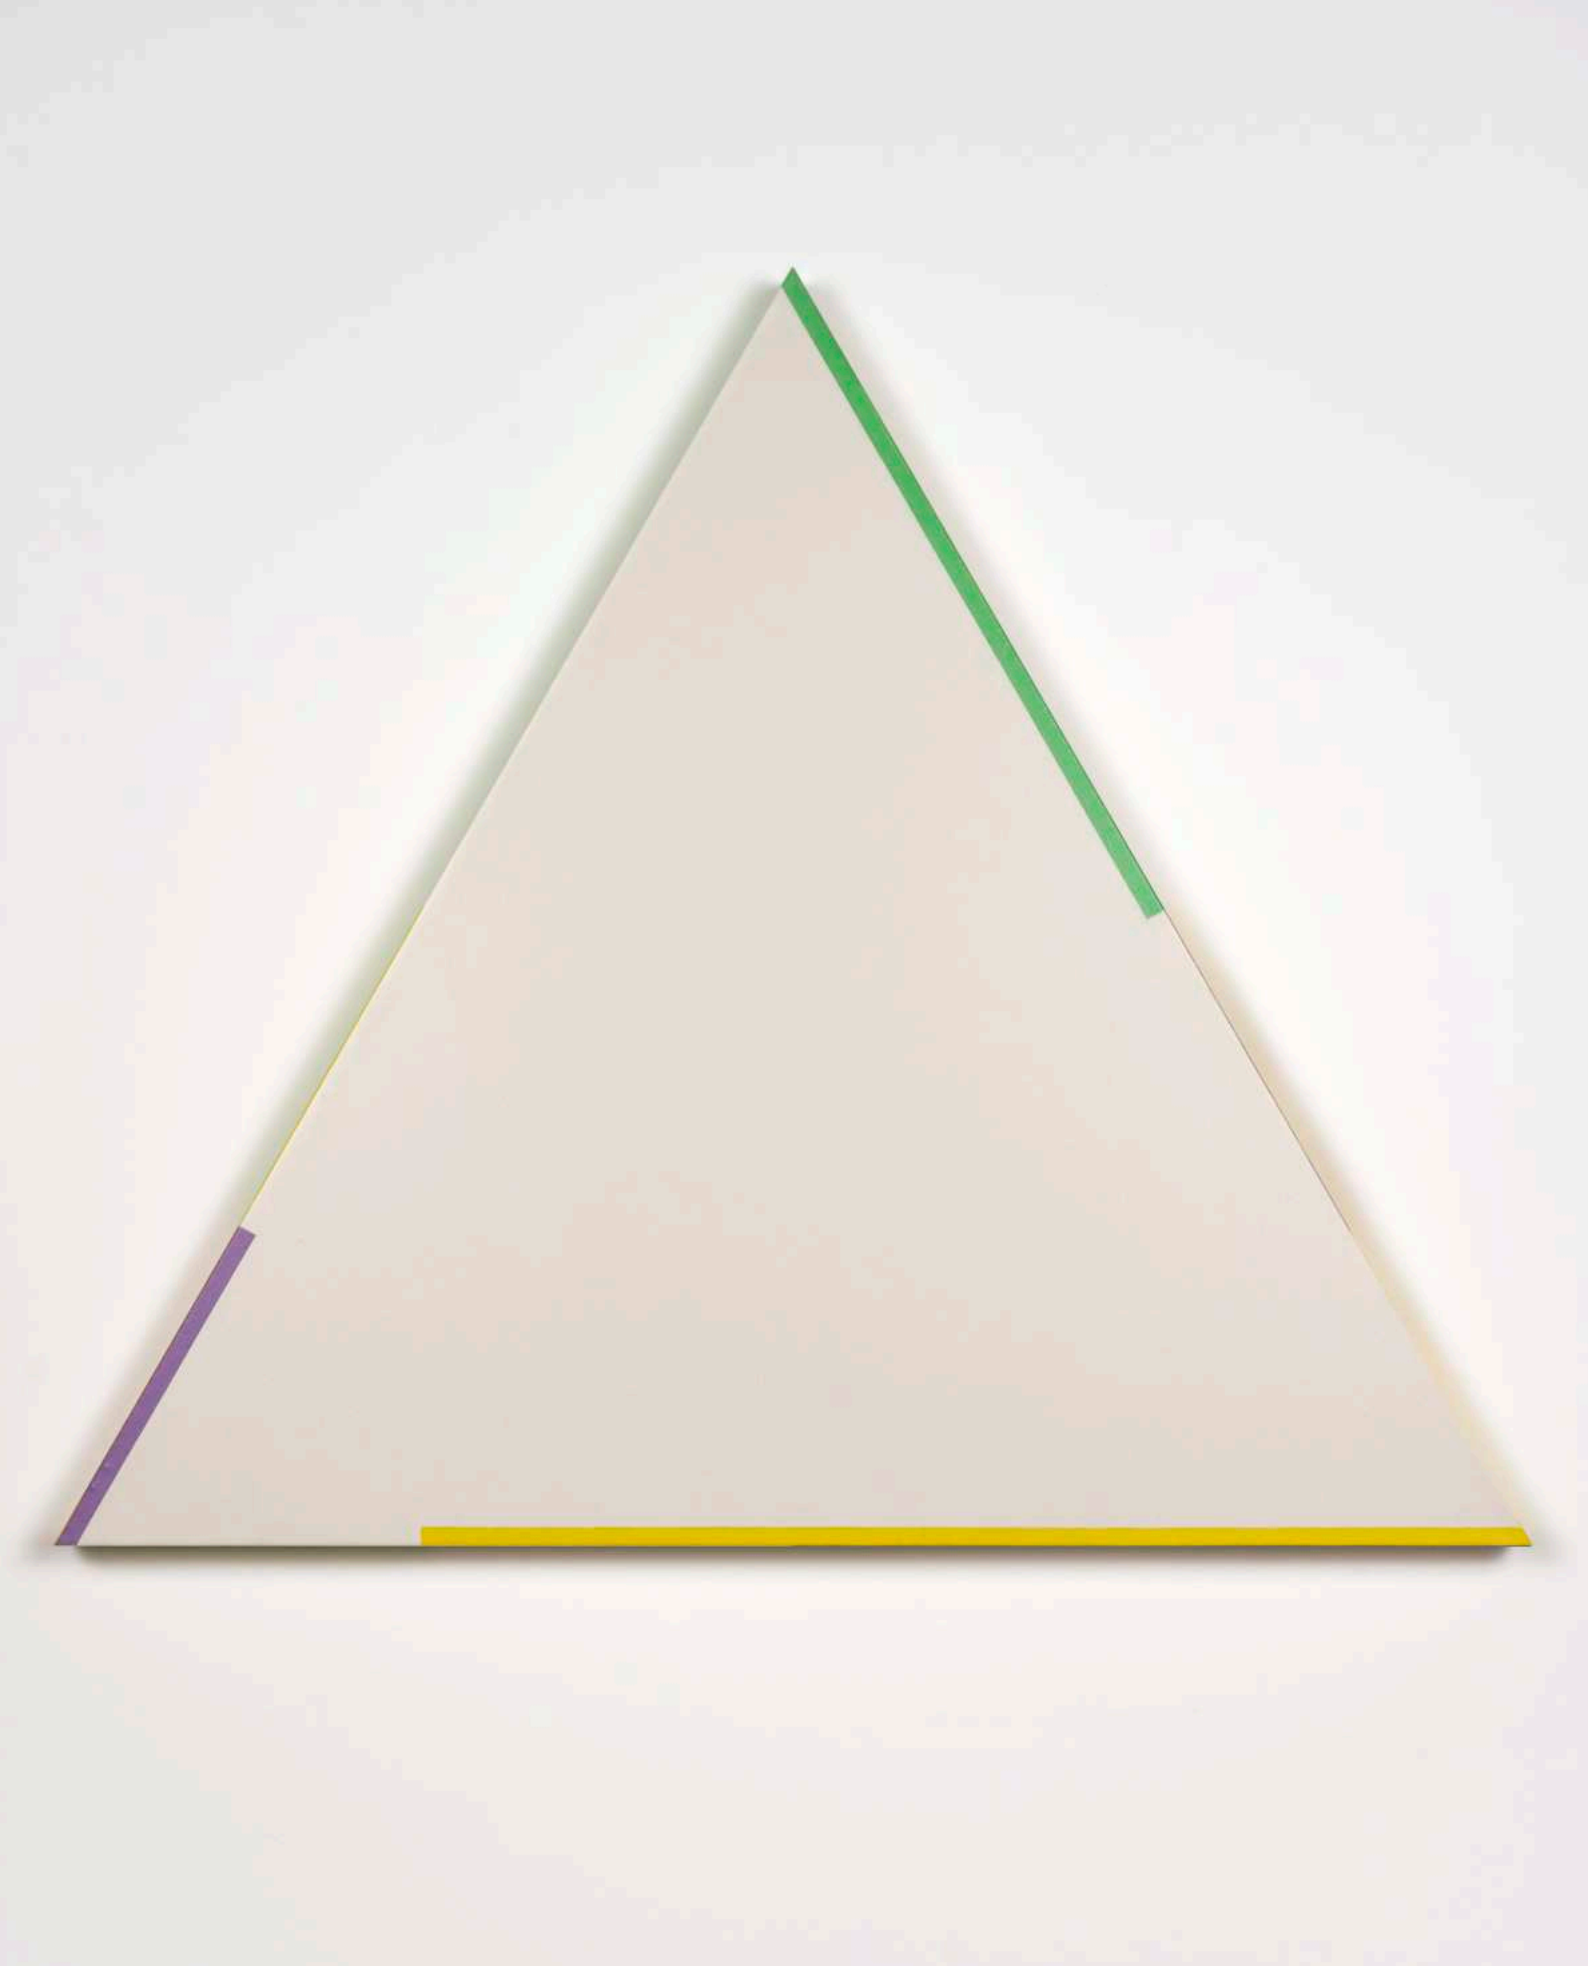

Nelly Rudin

425, 1988

Oil on linen

120 cm x 103 cm | 47 1/4 x 40 1/2 in

RUDIN0004

CHF 35,000.00 (excl. VAT)

KARMA
INTERNATIONAL