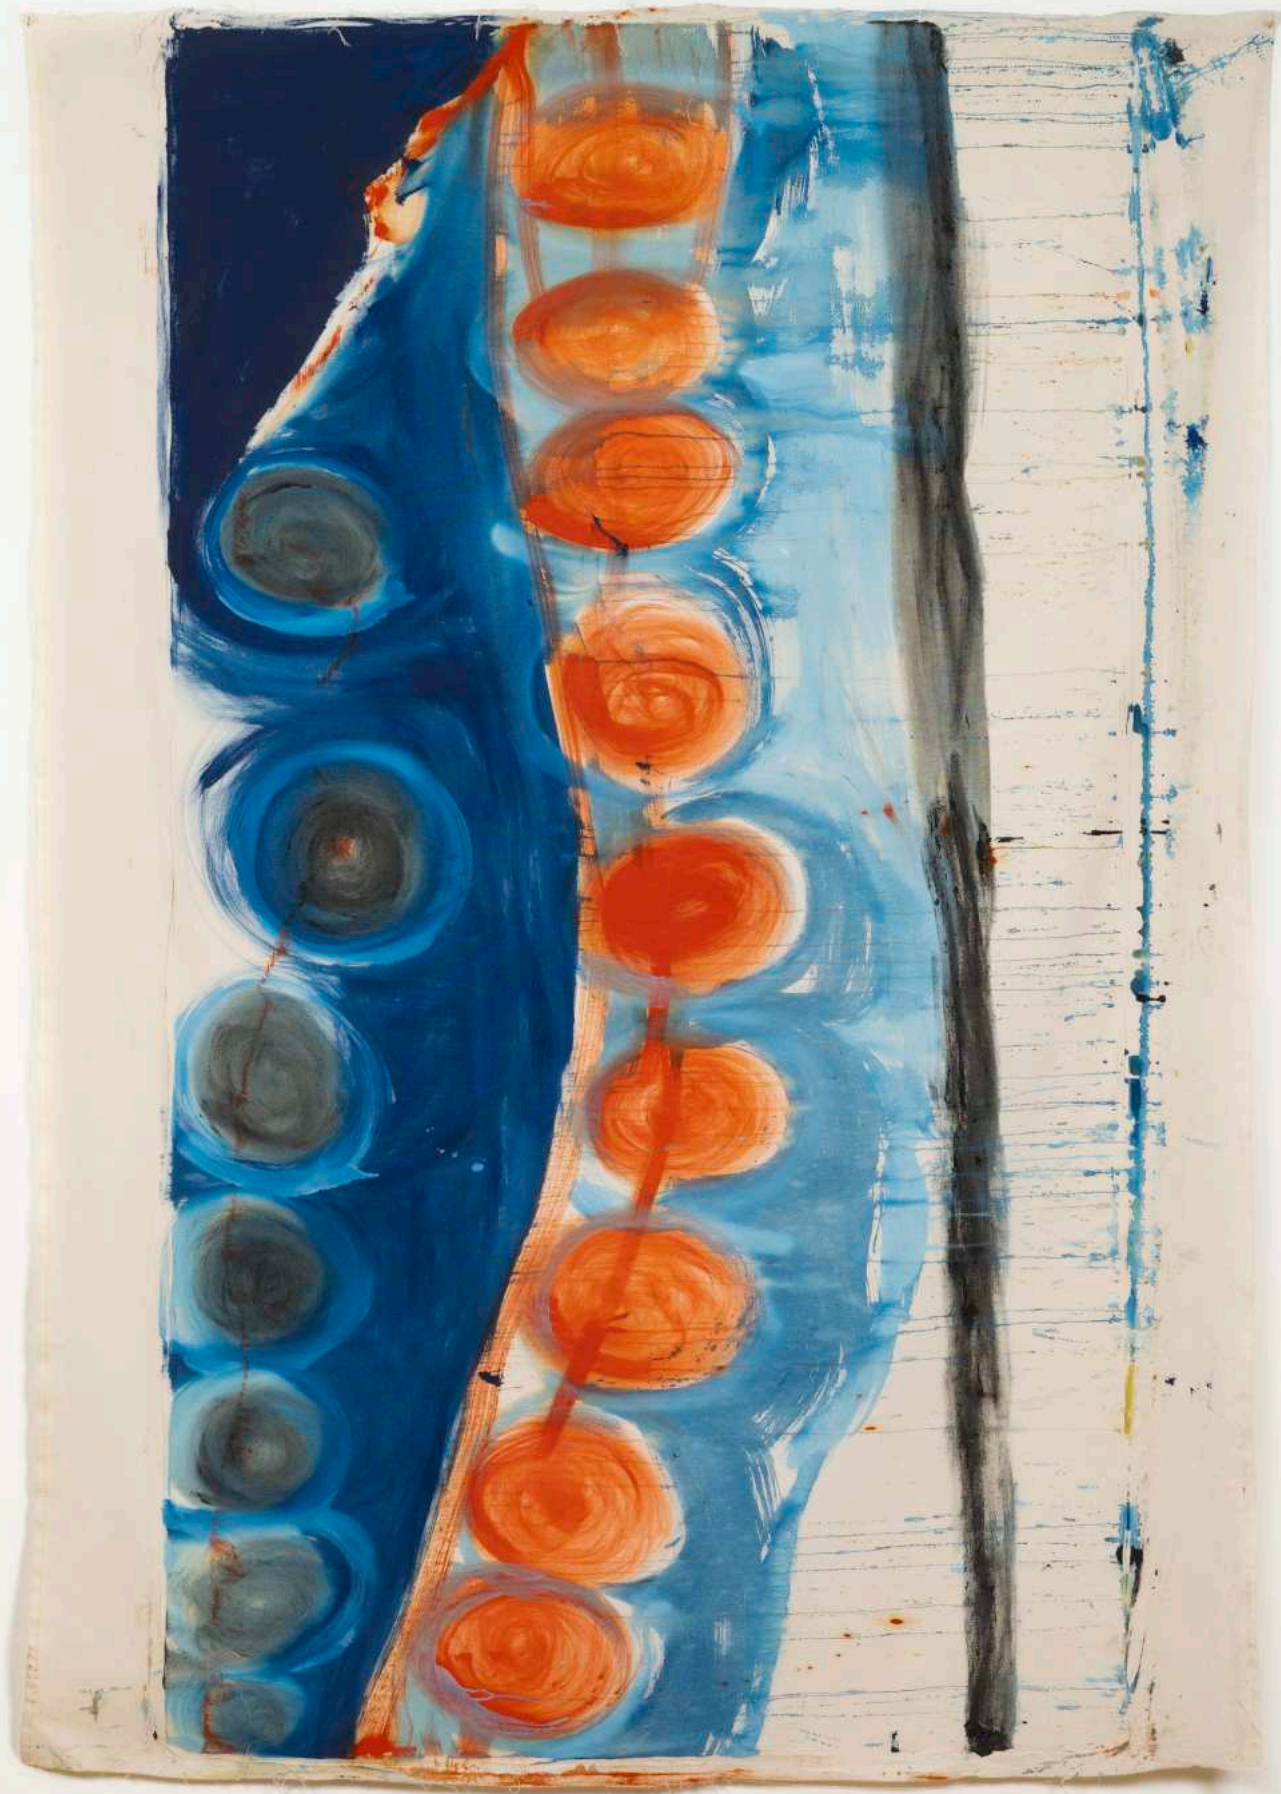

Vivian Suter

Untitled, n.d.

Mixed media on canvas

255 x 180 cm | 100 3/8 x 70 7/8 in

SUTER90560

CHF 42,000.00 (excl. VAT)

KARMA
INTERNATIONAL