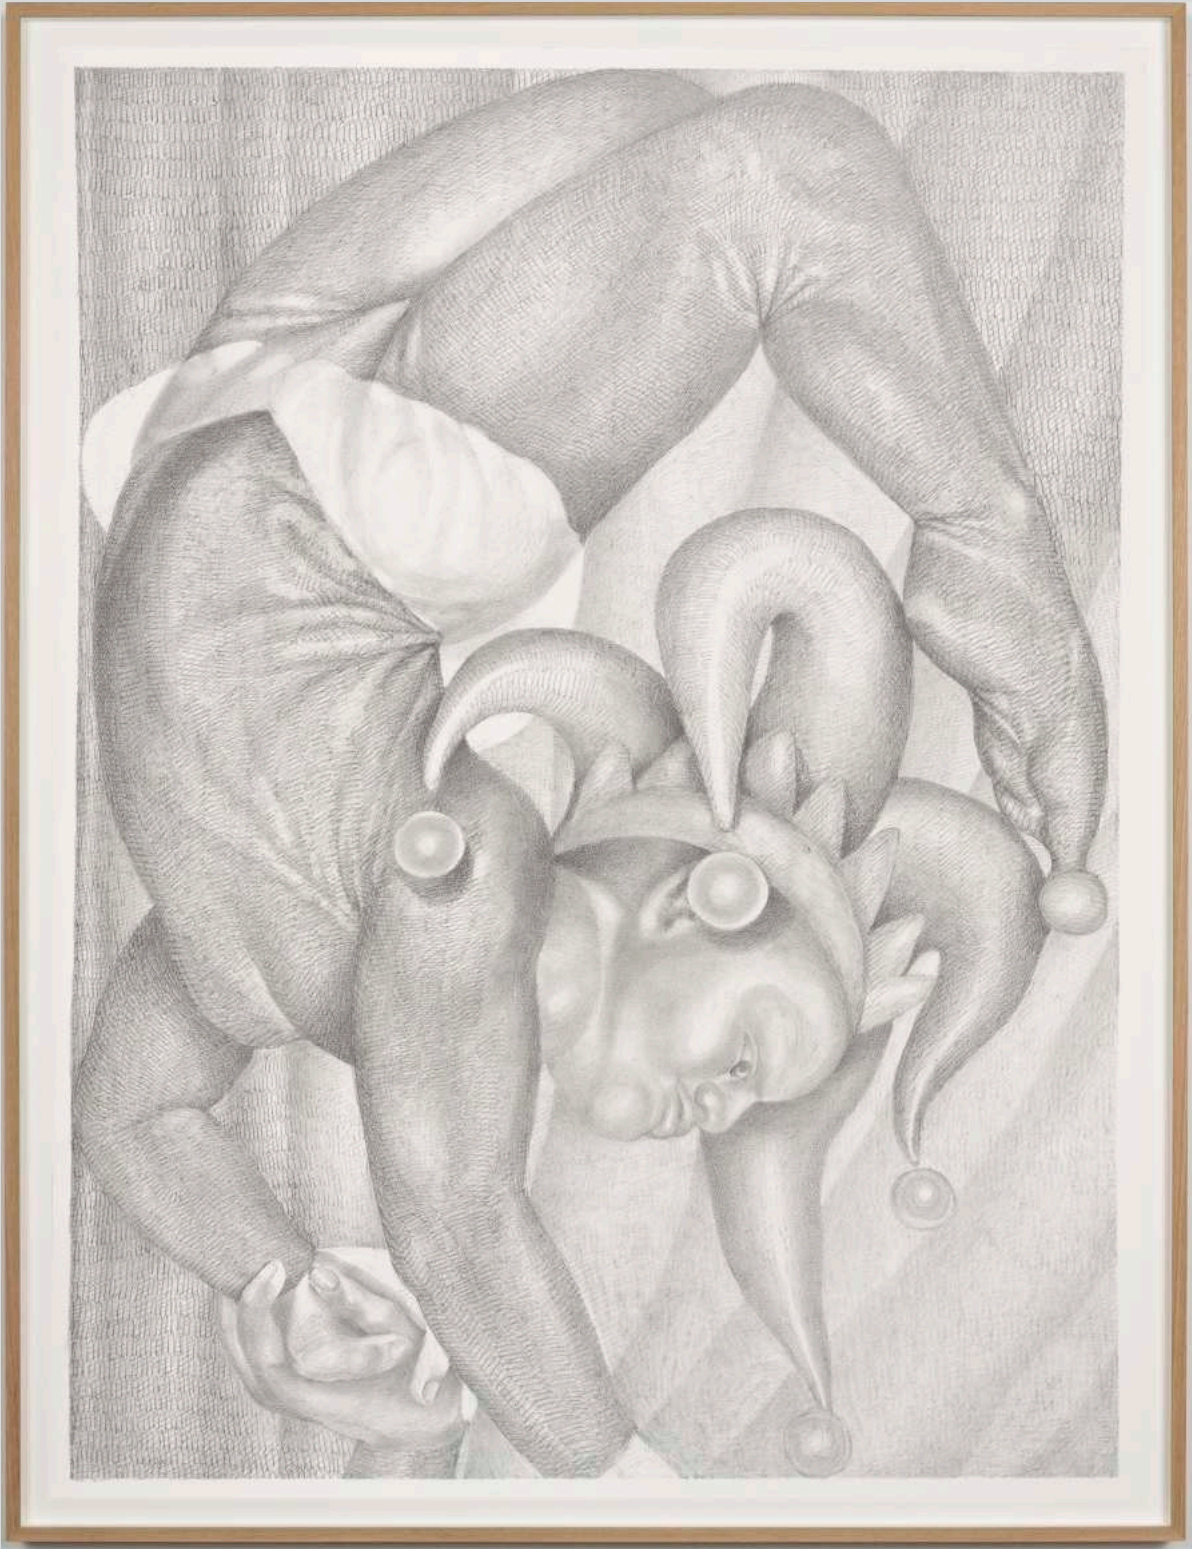

Leyla Faye

Counterpoise, 2024

Graphite on paper

121.9 x 91.4 cm | 48 x 36 in

FAYE00009

$ 15,000.00 (excl. VAT)

KARMA
INTERNATIONAL