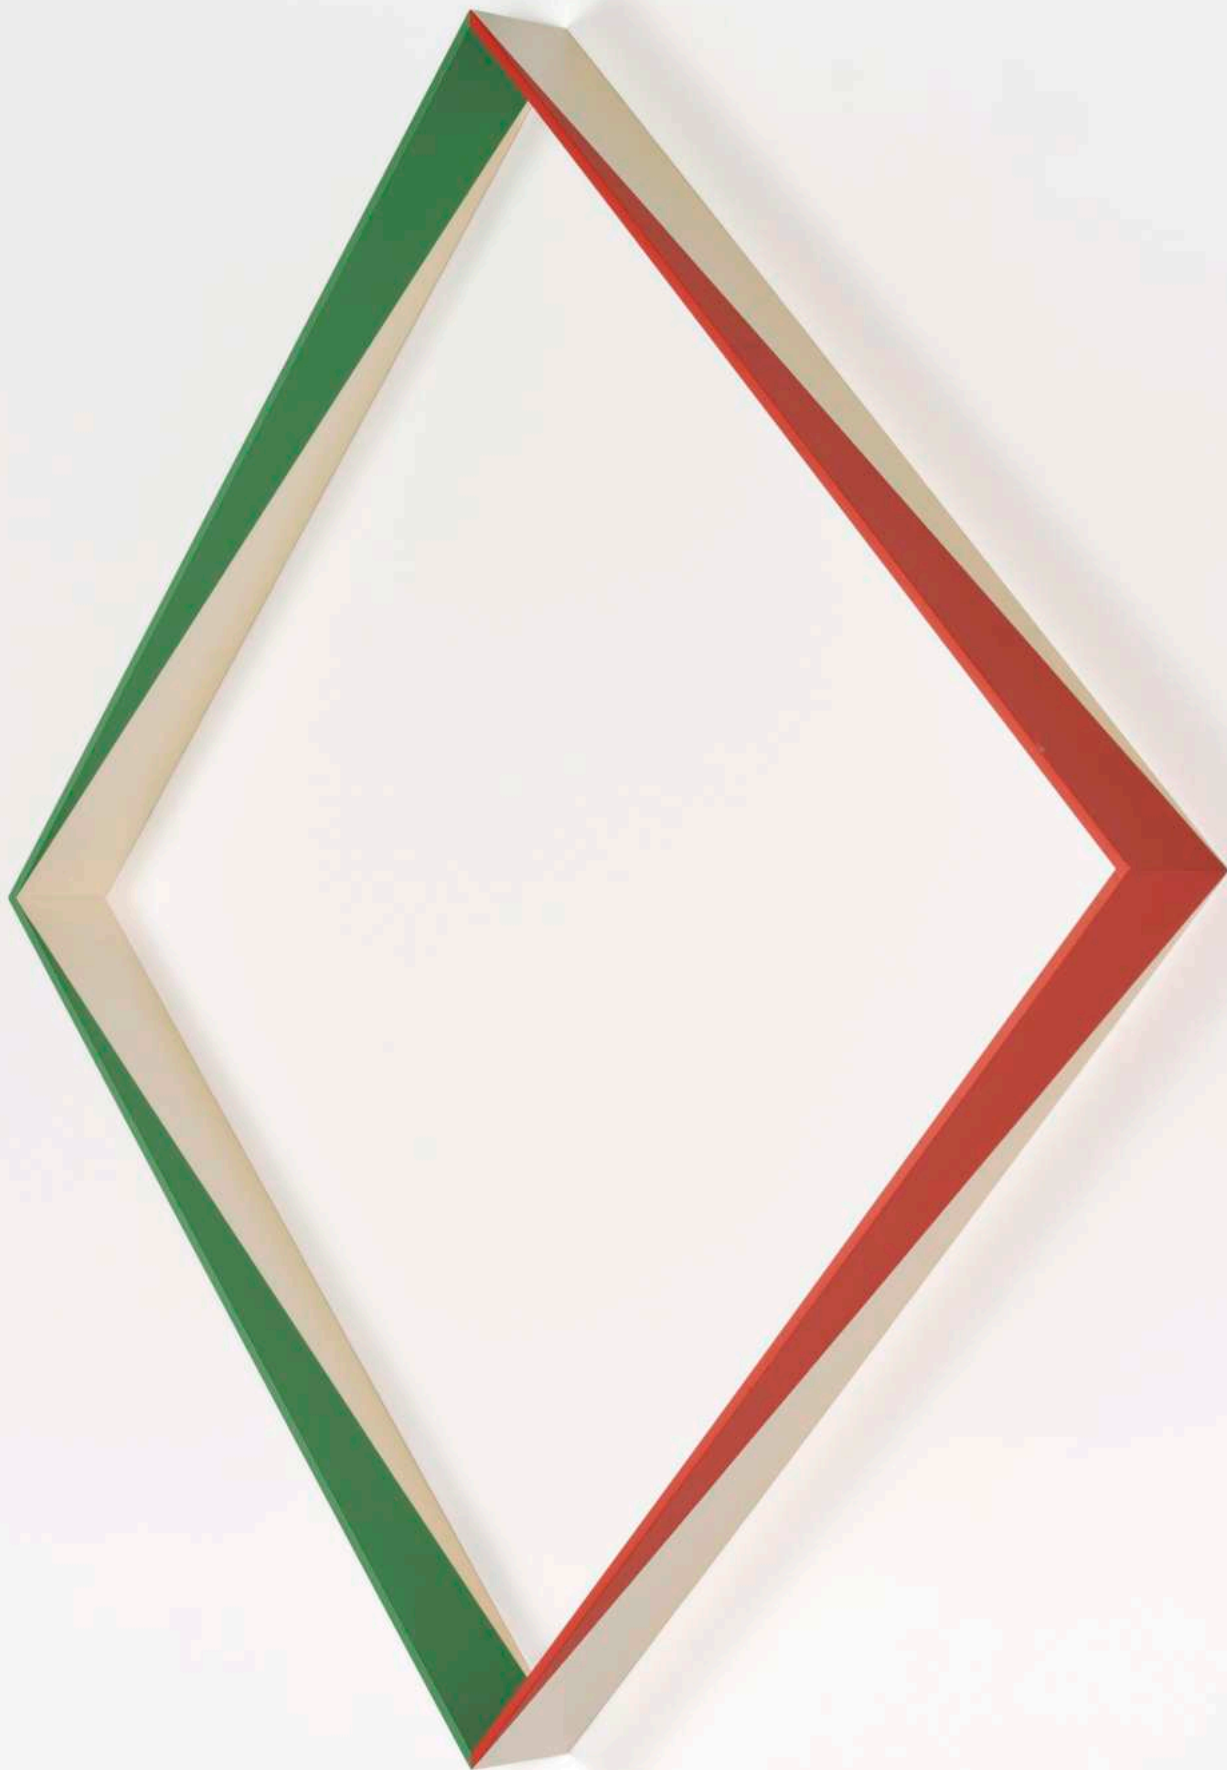

Nelly Rudin

005 alu, 1977/78

Aluminum/resin paint

80 x 80 x 8 cm | 31 1/2 x 31 1/2 x 3 1/8 in

RUDIN0001

CHF 20,000.00 (excl. VAT)

KARMA
INTERNATIONAL