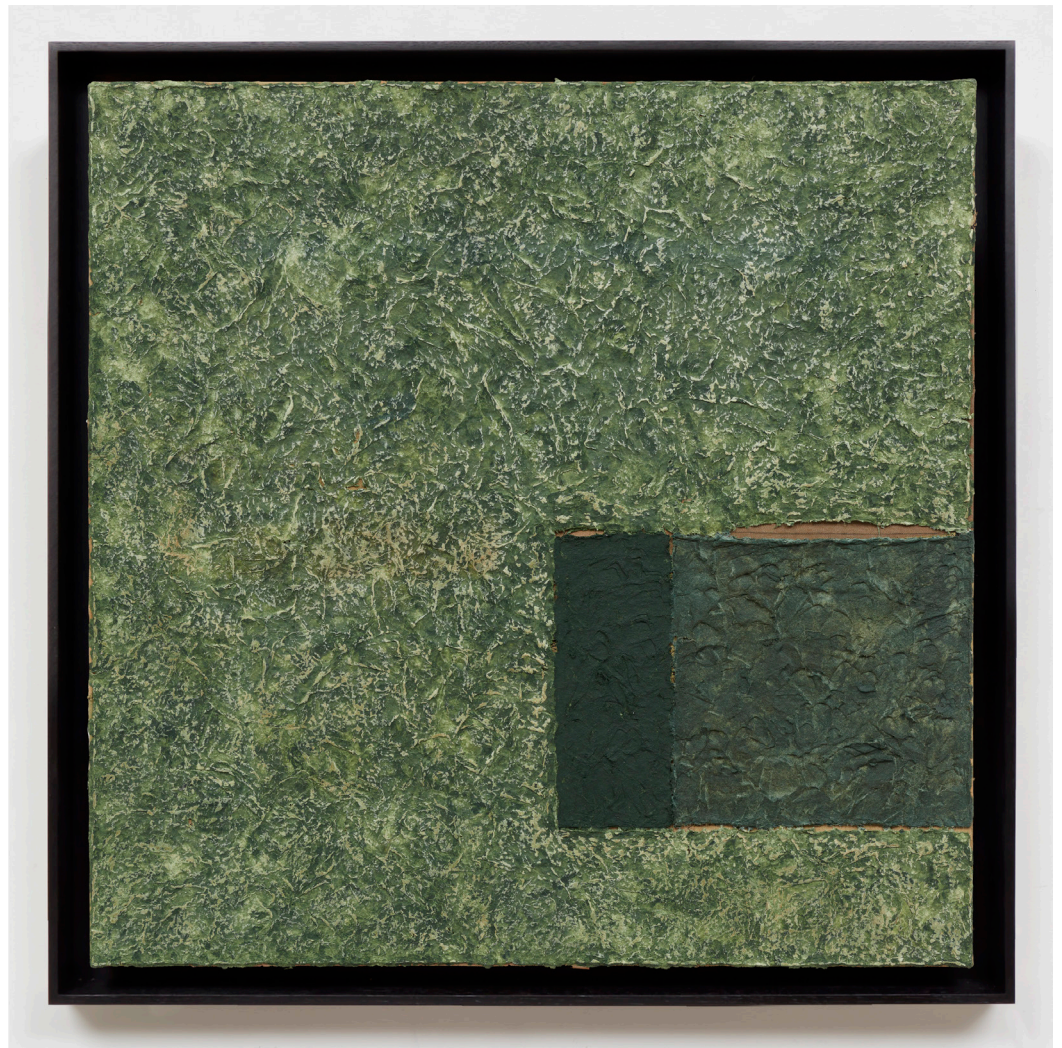

An abstract painting composed of four distinct color fields: a top blue section, a rectangular orange section, a large green section, and a bottom brown section. The colors are applied with thick, textured brushstrokes, creating a layered and tactile effect.

Framed: 58 1/2 x 50 1/2 x 2 3/4 in (148.6 x 128.3 x 7 cm)

(GL13463)

\$125,000

Detail: *Untitled with Sea Urchin*, c. 2002

Samuel Levi Jones

Awareness, 2023

Deconstructed and pulped law books on canvas

30 x 30 in (76.2 x 76.2 cm)

Framed: 32 ³/₄ x 32 ³/₄ x 3 in (83.2 x 83.2 x 7.6 cm)

(GL15972)

\$30,000

Samuel Levi Jones

Fissure, 2023

Deconstructed and pulped law books and history books on canvas

30 x 30 in (76.2 x 76.2 cm)

Framed: 33 x 33 x 3 in (83.8 x 83.8 x 7.6 cm)