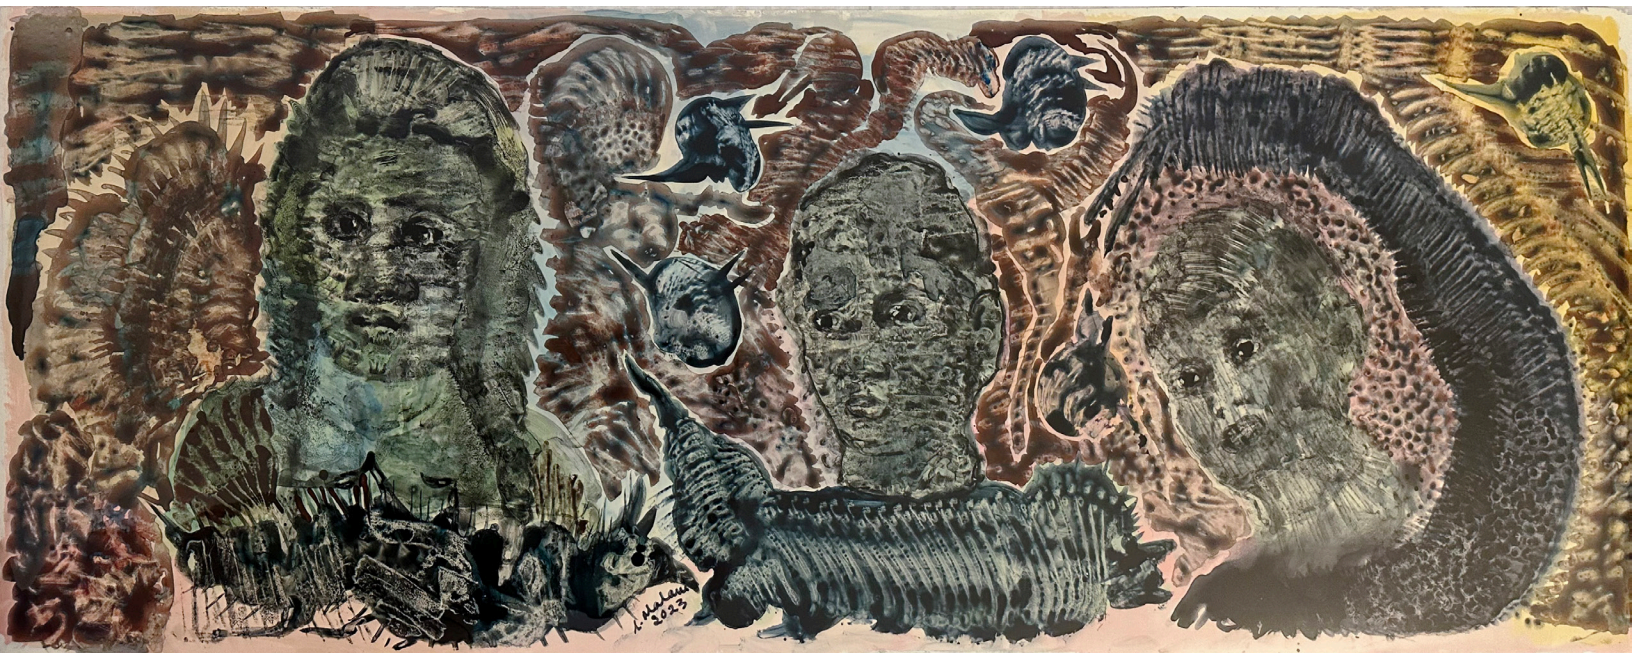

Nalini Malani

The Human Stain - Medea, 2023

Reverse painted, acrylic and enamel paint on Mylar

20 ¹/₈ x 54 ³/₈ in (51 x 138 cm)

(GL16100)

$38,000