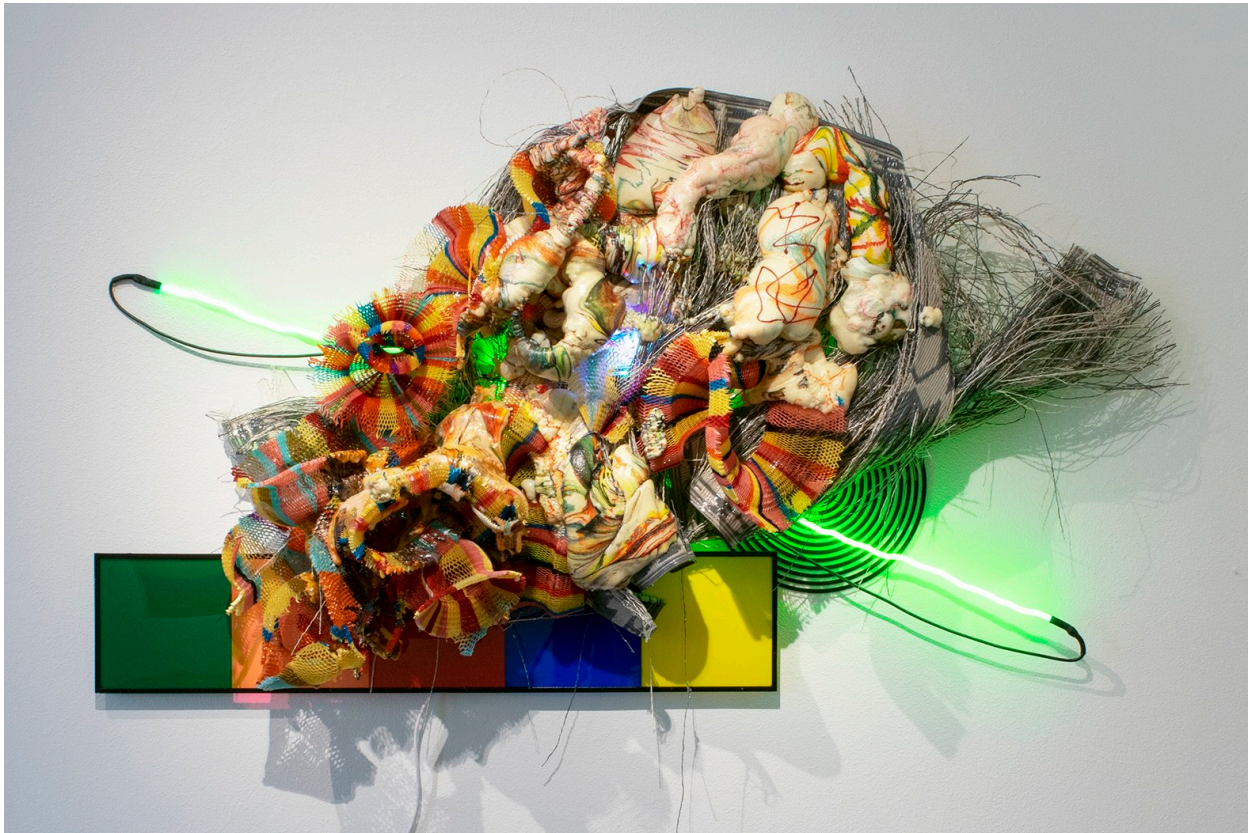

MILES

McENERY

GALLERY

JUDY PFAFF

Mad Hatter, 2023-24

Steel, woven plastic, melted plastic, acrylic, resin, pigmented expanded foam, faux flowers, paper lanterns, spinning disc, neon

55 x 98 inches

139.7 x 228.6 cm

(MMG#37207)

$45,000

525 West 22nd Street | 515 West 22nd Street | 511 West 22nd Street | 520 West 21st Street
New York, NY 10011 | 212.445.0051 | www.milesmcenery.com

ADAA
member