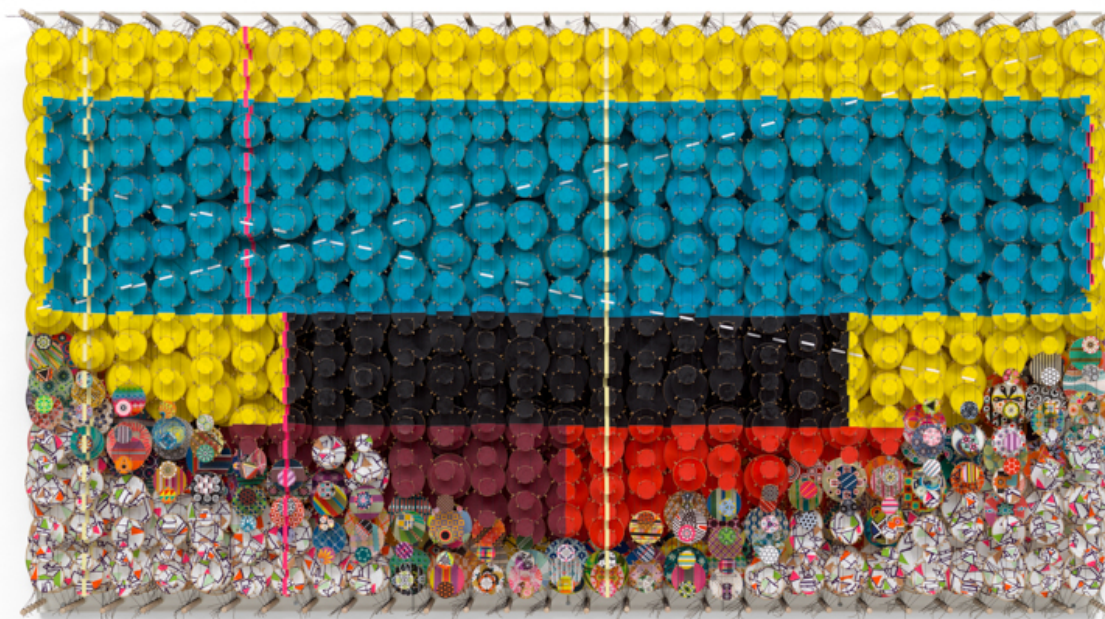

ADAA  
member

MILES

McENERY

GALLERY

**JACOB HASHIMOTO**

Groundwater, 2024

Acrylic, bamboo, paper, wood, and Dacron

54 x 96 x 8 1/4 inches