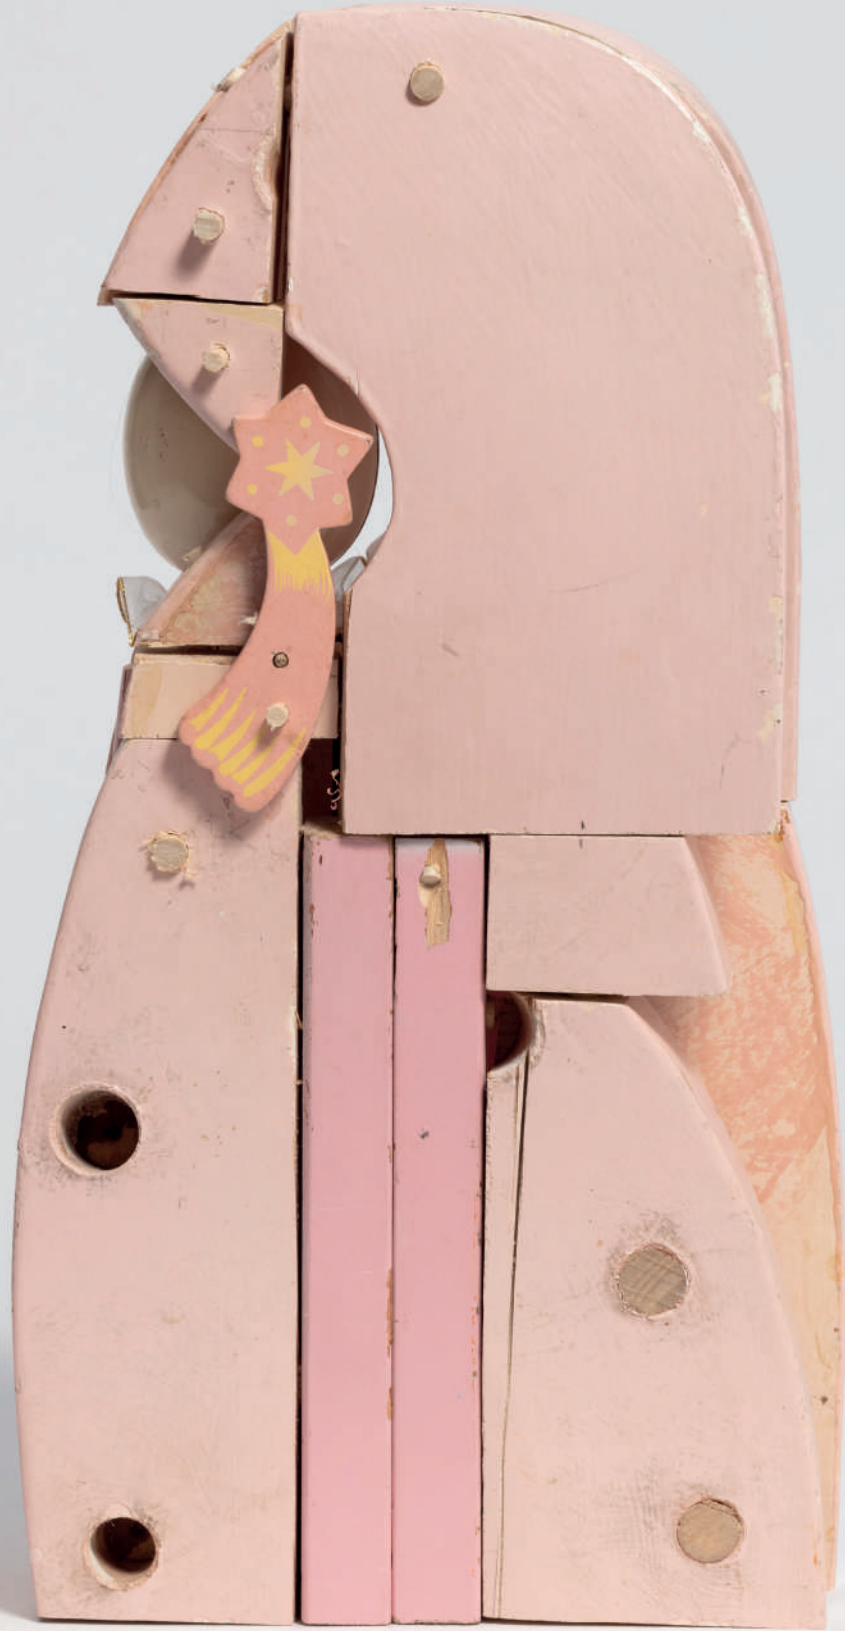

(Inv# KK23-007)

\$15,000 USD

Elizabeth Englander

Bodhidharma (hitchcock)

2024

Wood, paint, fur

18 x 12 x 9 inches 45.7 x 30.5 x 22.9 cm

(Inv# EE24-001)

USD \$ 5,000

Elizabeth Englander

Bodhidharma (pink)

2024

Wood, paint, fabric

15 x 8 x 3.5 inches 38.1 x 20.3 x 8.9 cm

(Inv# EE24-002)

USD \$ 5,000