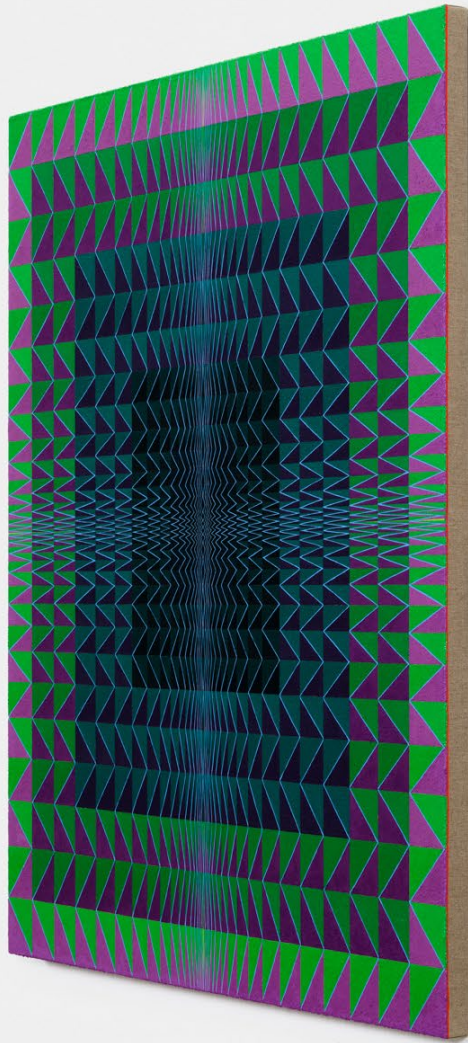

USD 15,000.00 (EX TAX, UNFRAMED)

Enquire

BROOKLIN A. SOUMAHORO
WINDOW, PRL/GRN.1.24, 2024
OIL ON LINEN
172.7 X 142.2 CM
68 X 56 IN
(BAS0059)
USD 34,000.00 (EX TAX)

Enquire

rodolphe janssen

INFO@RODOLPHEJANSSEN.COM – WWW.RODOLPHEJANSSEN.COM