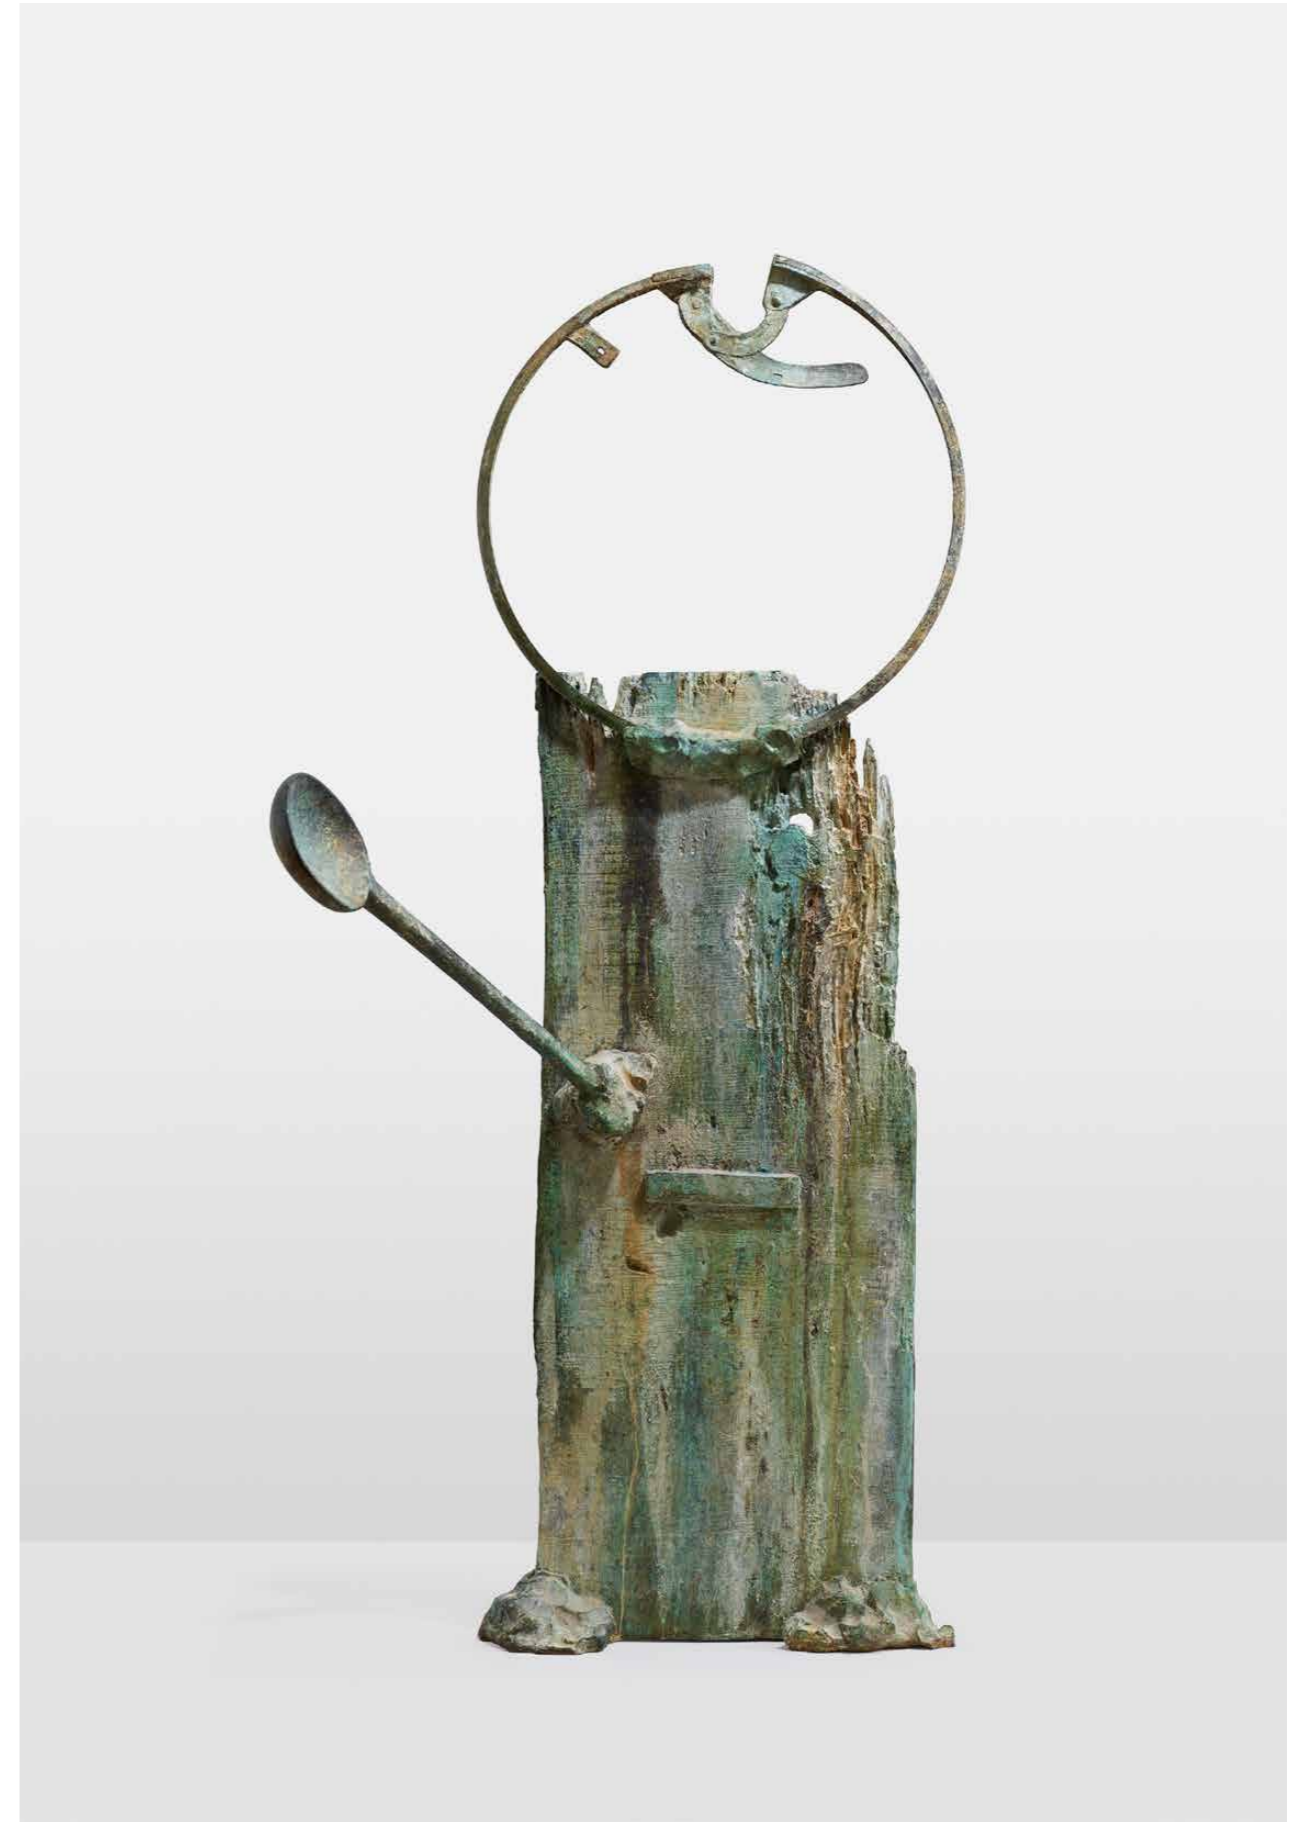

Joan Miró

'Le Roi guerrier / The Warrior King', 1981
bronze
47 1/4 x 23 1/4 x 20 1/2 in / 120 x 59 x 52 cm
cast number 6 from an edition of 6
Our ref. B45154