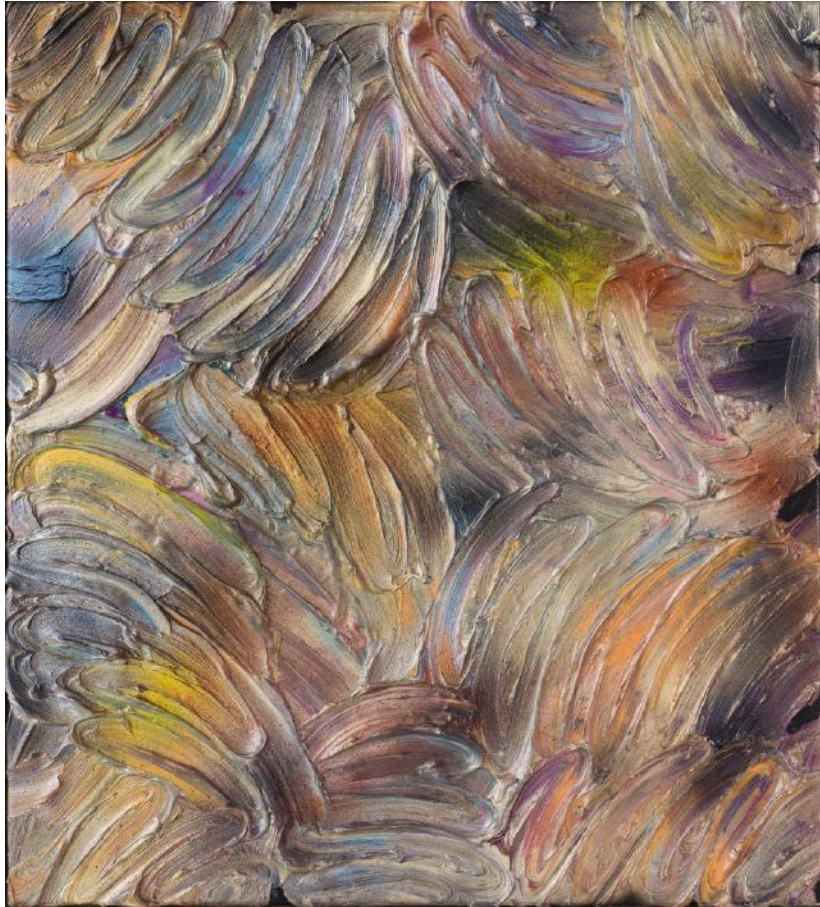

*Tut Pink*, 1965

Acrylic on canvas

97 x 69 inches

246.4 x 175.3cm

**JULES OLITSKI (1922-2007)**

*Small Blue Painting, 1966*

Acrylic on canvas

65 x 33 1/2 inches

165.1 x 85.1cm

JULES OLITSKI (1922-2007)

*Zeus Code*, 1990

Acrylic on canvas

78 x 70 inches

198.1 x 177.8cm

**LARRY POONS (b. 1937)**

*Sayronella*, 1974