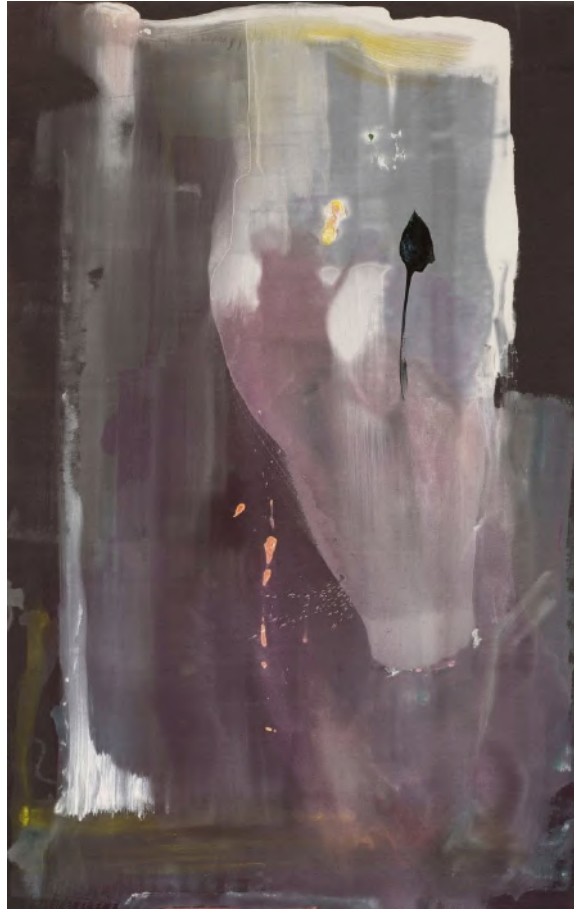

HELEN FRANKENTHALER (1928-2011)

Portrait of Margaretha Trip, 1980

Acrylic on canvas

90 1/4 x 57 1/2 inches

229.2 x 146.1 cm