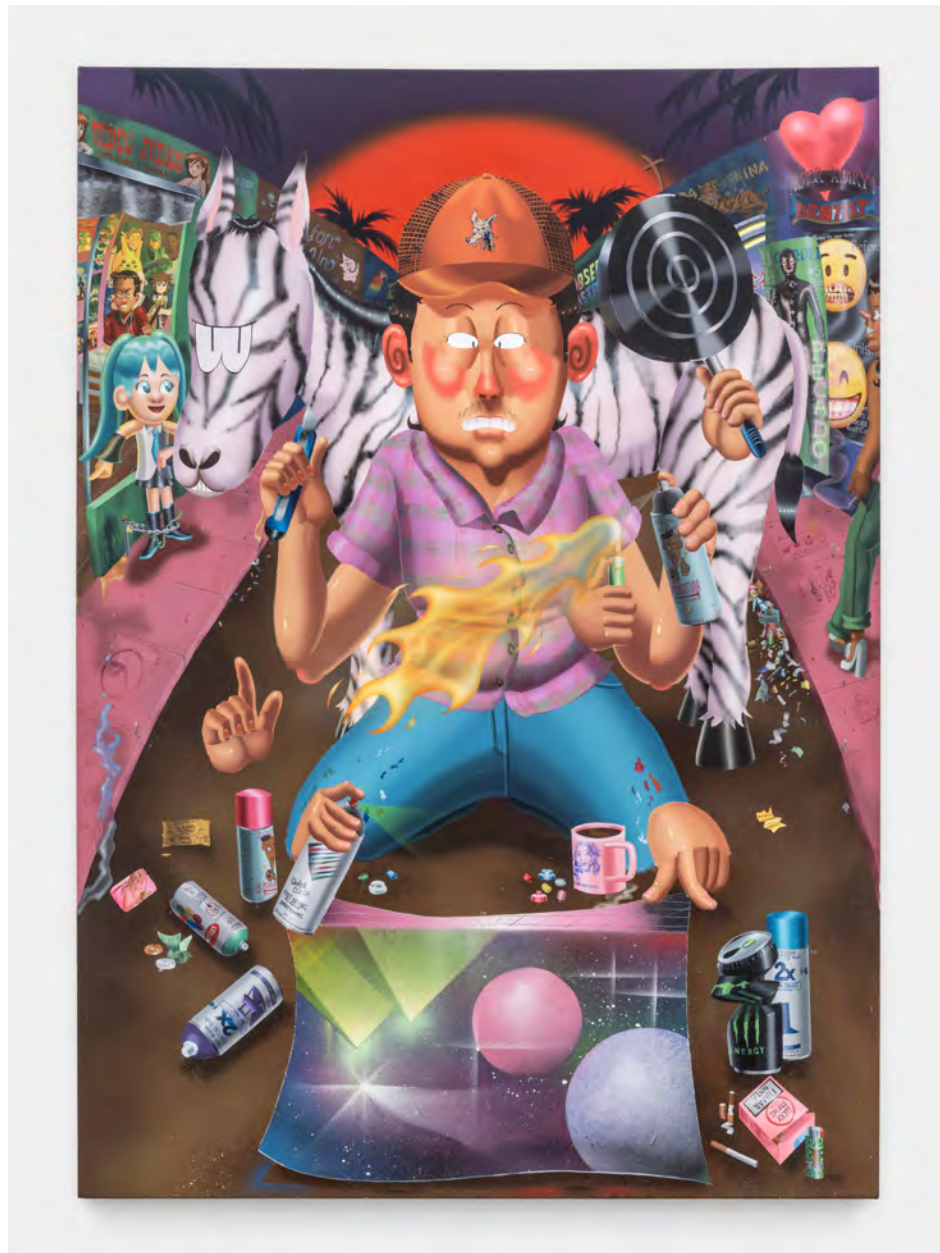

Diana Yesenia Alvarado

Cuerno de Oro, 2024

Glazed ceramic, gold

28 x 23 x 18 inches

\$22,000

Mario Ayala
Weekend Warrior, 2017
Acrylic on canvas
60 x 48 inches

\$75,000

Mario Ayala
Registered Noun, 2019
Acrylic on canvas
46 x 50 inches

\$65,000

Mario Ayala
be my baby (ronettes), 2022
Acrylic on canvas
15.75 x 28 inches

\$28,000

Isaac Psalm Escoto (Sickid)
Show Pony, 2024
Acrylic and spray paint on canvas
62 x 44 inches

\$18,000

Isaac Psalm Escoto (Sickid)