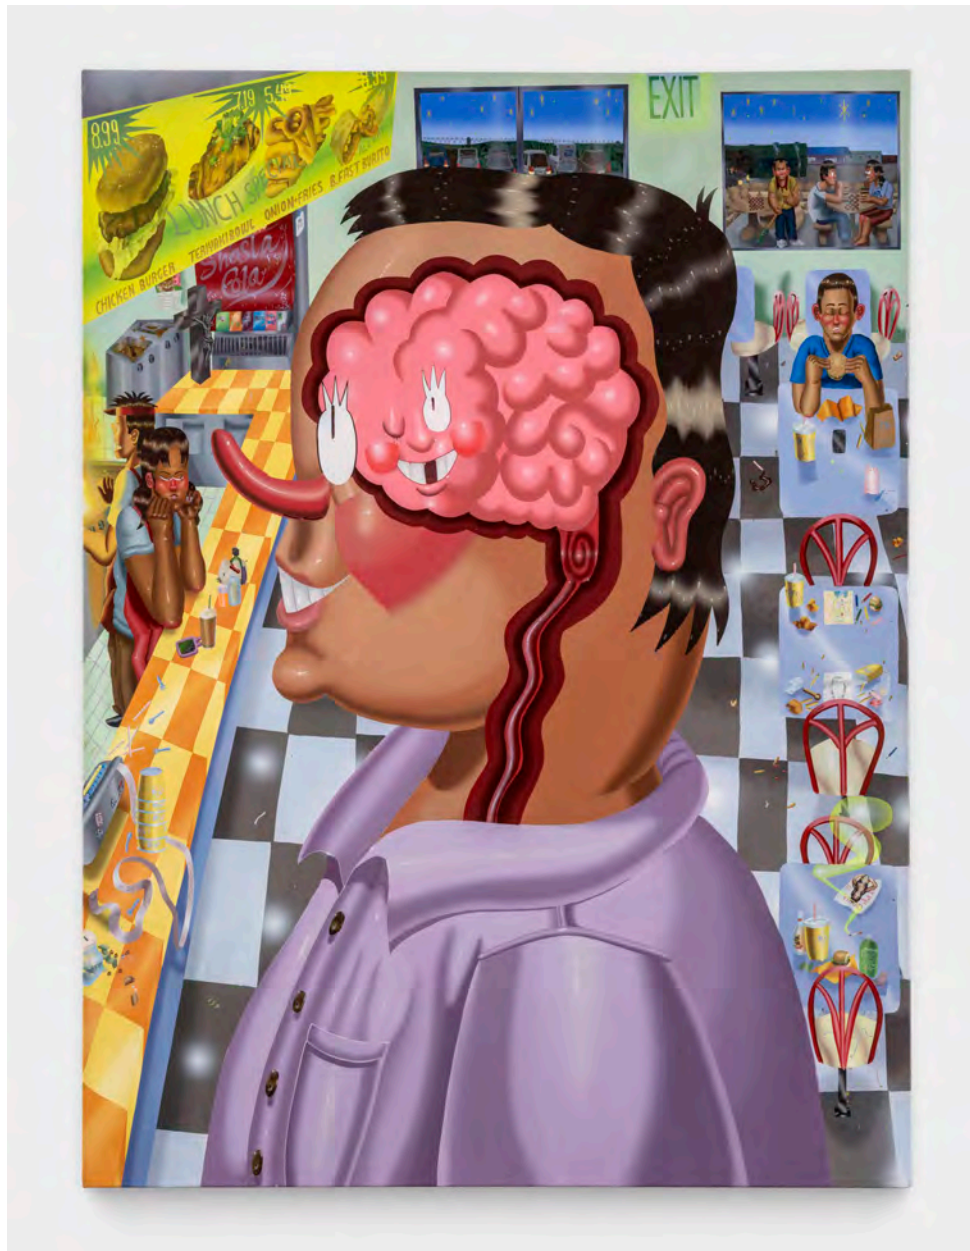

Diana Yesenia Alvarado

Cuerno de Oro, 2024

Glazed ceramic, gold

28 x 23 x 18 inches

\$22,000

Mario Ayala
Weekend Warrior, 2017
Acrylic on canvas
60 x 48 inches

\$75,000

Mario Ayala
Registered Noun, 2019
Acrylic on canvas
46 x 50 inches

\$65,000

Mario Ayala
be my baby (ronettes), 2022
Acrylic on canvas
15.75 x 28 inches

\$28,000

Isaac Psalm Escoto (Sickid)
Show Pony, 2024
Acrylic and spray paint on canvas
62 x 44 inches

\$18,000

Isaac Psalm Escoto (Sickid)

Temptation, 2024

Acrylic on canvas

54 x 40 inches

\$15,000

Sharif Farrag
Erectumus Jug, 2024
Glazed ceramic, glass
18 x 10 x 11 inches

\$16,000

Alfonso Gonzalez Jr.
Abogados de la Sierra, 2024
Oil, enamel, latex, dirt, gel medium on canvas
30 x 24 inches