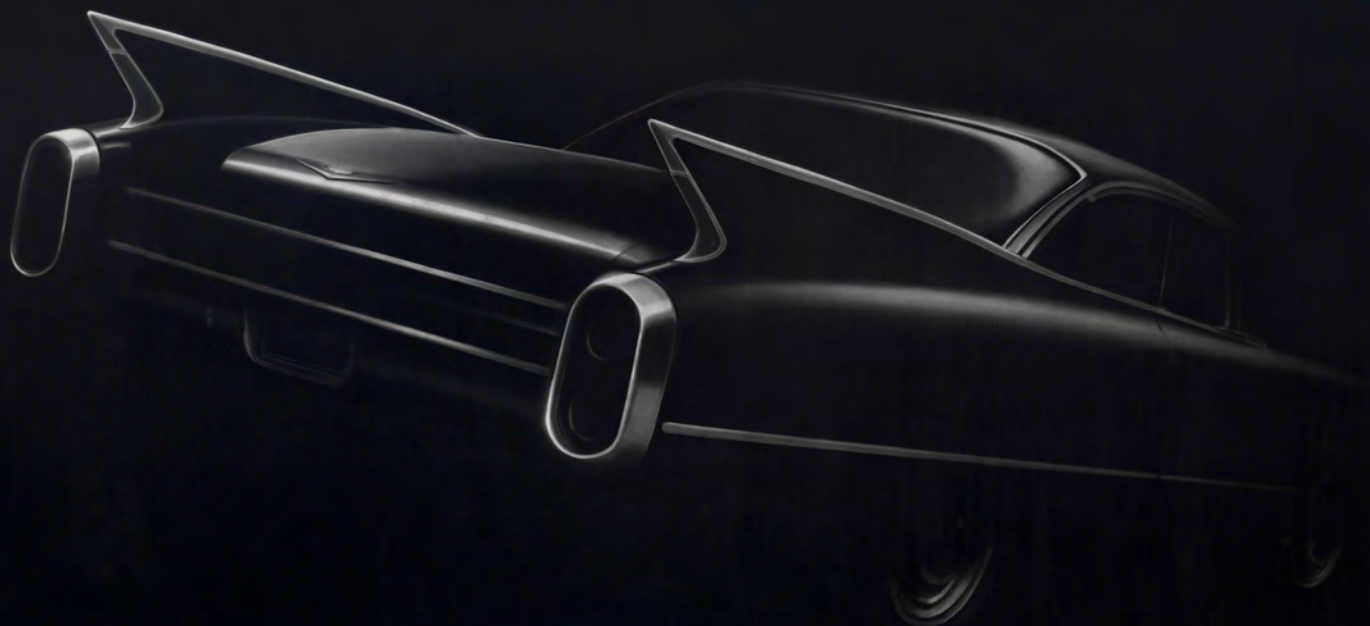

JEFFREY DEITCH

ART BASEL MIAMI BEACH • BOOTH A2 • BEACHSIDE ENTRANCE

FEATURING A GROUP OF MAJOR WORKS BY ROBERT LONGO

AND

DIANA YESENIA ALVARADO
MARIO AYALA
AMANDA BA
TYLER BALLON
BISA BUTLER
JOE COLEMAN
ISAAC PSALM ESCOTO
SHARIF FARRAG