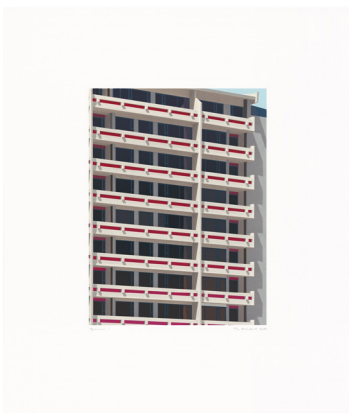

Thomas Demand
Concattedrale Gran Madre di Dio, 2024
(ThD19-1681)
10-color lithograph with embossing
32 3/4" x 28" (83.2 x 71.1 cm)
Edition of 48, #22
\$8,000 Frame: \$1,400

Thomas Demand
Sheperd Ivory Franz Hall II, 2024
(ThD19-1682)
9-color lithograph with embossing
32 3/4" x 28" (83.2 x 71.1 cm)
Edition of 48, #24
\$8,000 Frame: \$1,400

Gemini G.E.L.
Art Basel | Miami Beach
Booth F13
Dec 6 - Dec 8, 2024

Thomas Demand
Border Wall Prototype, 2024
(ThD19-1683)
10-color lithograph with embossing
32 3/4" x 28" (83.2 x 71.1 cm)
Edition of 48, #24
\$8,000 Frame: \$1,400

Thomas Demand
One Stamford Forum, 2024
(ThD19-1684)
9-color lithograph with embossing
32 3/4" x 28" (83.2 x 71.1 cm)
Edition of 48, #24
\$8,000 Frame: \$1,400

Thomas Demand
Diamond Princess, 2024
(ThD20-1685)
10-color lithograph with embossing
32 3/4" x 28" (83.2 x 71.1 cm)
Edition of 48, #24
\$8,000 Frame: \$1,400

Thomas Demand
Bobby Fischer's House, 2024
(ThD20-1686)
11-color lithograph with embossing
32 3/4" x 28" (83.2 x 71.1 cm)
Edition of 48, #24
\$8,000 Frame: \$1,400

Gemini G.E.L.
Art Basel | Miami Beach
Booth F13
Dec 6 - Dec 8, 2024