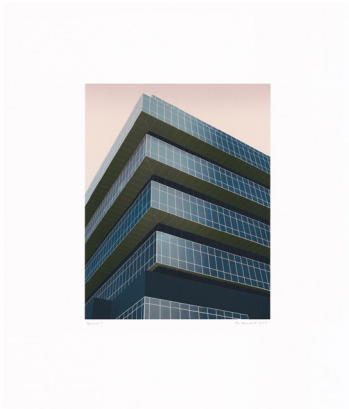

Gemini G.E.L.
Art Basel | Miami Beach
Booth F13
Dec 6 - Dec 8, 2024

Featuring New Publications

Thomas Demand
Notre-Dame de Reims, 2024
(ThD19-1680)
12-color lithograph with embossing
32 3/4" x 28" (83.2 x 71.1 cm)
Edition of 48, #24
\$8,000 Frame: \$1,400

Thomas Demand
Concattedrale Gran Madre di Dio, 2024
(ThD19-1681)
10-color lithograph with embossing
32 3/4" x 28" (83.2 x 71.1 cm)
Edition of 48, #22
\$8,000 Frame: \$1,400

Thomas Demand
Sheperd Ivory Franz Hall II, 2024
(ThD19-1682)
9-color lithograph with embossing
32 3/4" x 28" (83.2 x 71.1 cm)
Edition of 48, #24
\$8,000 Frame: \$1,400

Gemini G.E.L.
Art Basel | Miami Beach
Booth F13
Dec 6 - Dec 8, 2024

Thomas Demand
Border Wall Prototype, 2024
(ThD19-1683)
10-color lithograph with embossing
32 3/4" x 28" (83.2 x 71.1 cm)
Edition of 48, #24
\$8,000 Frame: \$1,400