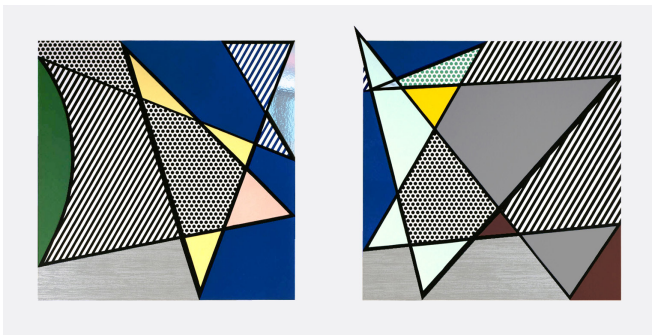

Isamu Noguchi
Root & Stem, 1983
(IN82-2108)
Galvanized steel sculpture
71 3/4" x 12 1/2" x 12 1/2" (182.2 x 31.8 x 31.8 cm)
Edition of 18, #12
$125,000

Isamu Noguchi
Lady Mirror, 1983
(IN82-2098)
Galvanized steel sculpture
58 3/4" x 17" x 17" (149.2 x 43.2 x 43.2 cm)
Edition of 18, #18
$125,000

Roy Lichtenstein
Imperfect Diptych 46 1/4" x 91 3/8", 1988
(RL87-1152)
35 color woodcut/screenprint/collage
46 1/4" x 91 3/8" (117.5 x 232.1 cm)
Edition of 45, #43
$90,000* Frame: $3,000

*denotes limited availability