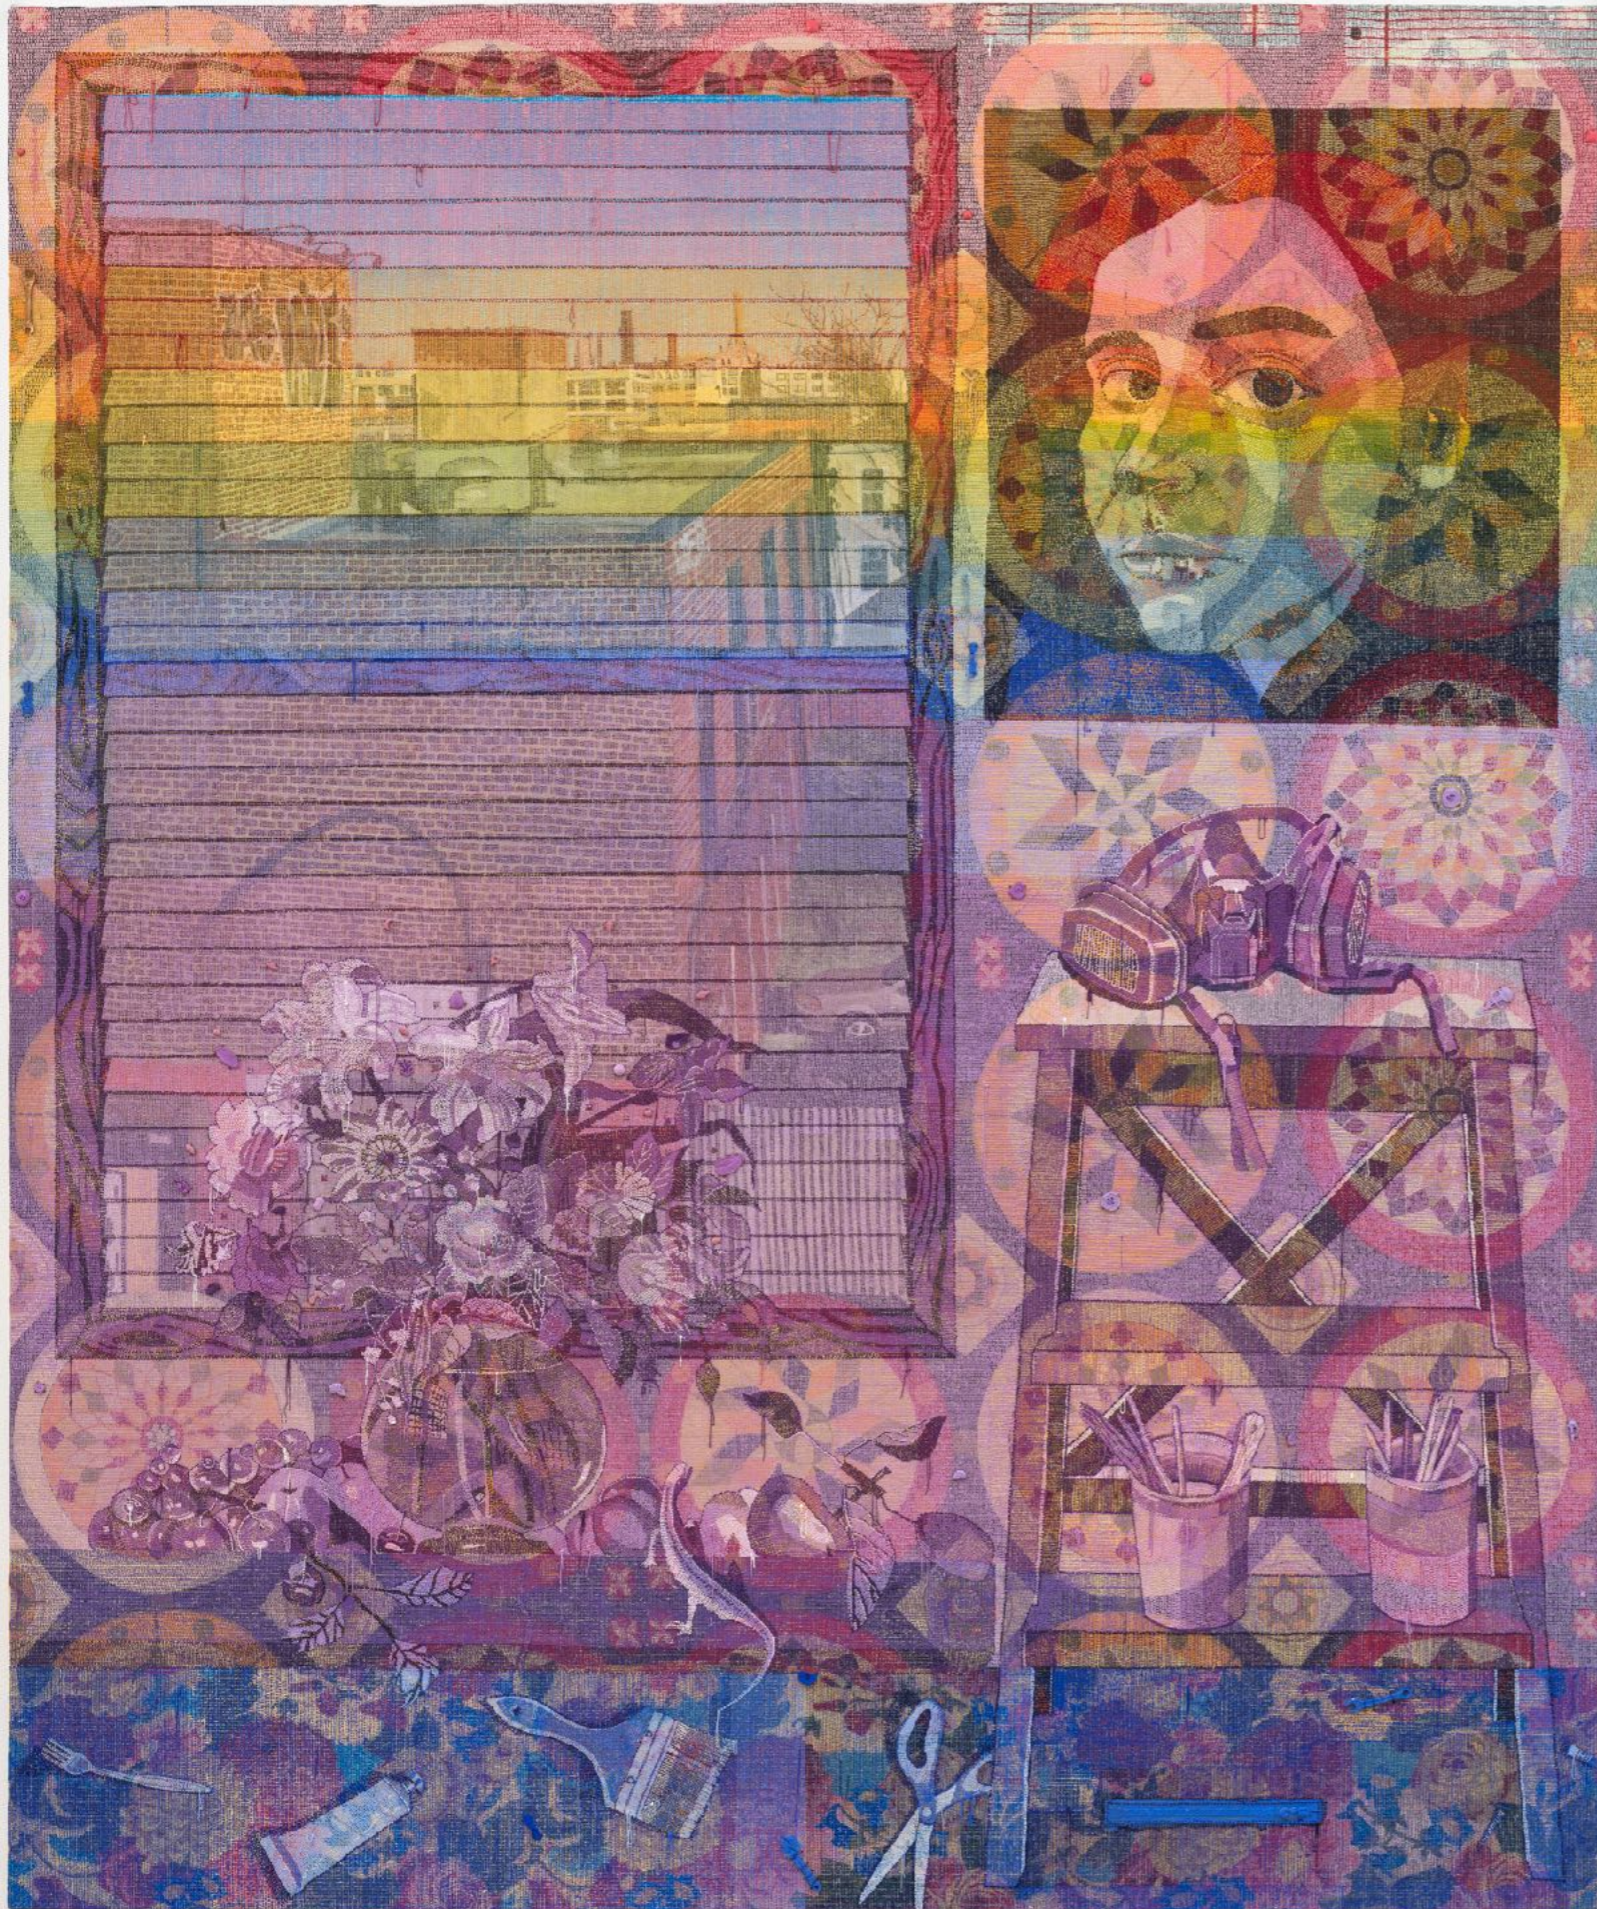

rachel uffner

Talia Levitt

*A Still Life, a Landscape, a Portrait,
a History— The Studio, 2024*

acrylic on canvas

72 x 60 in

(182.9 x 152.4 cm)

$30,000