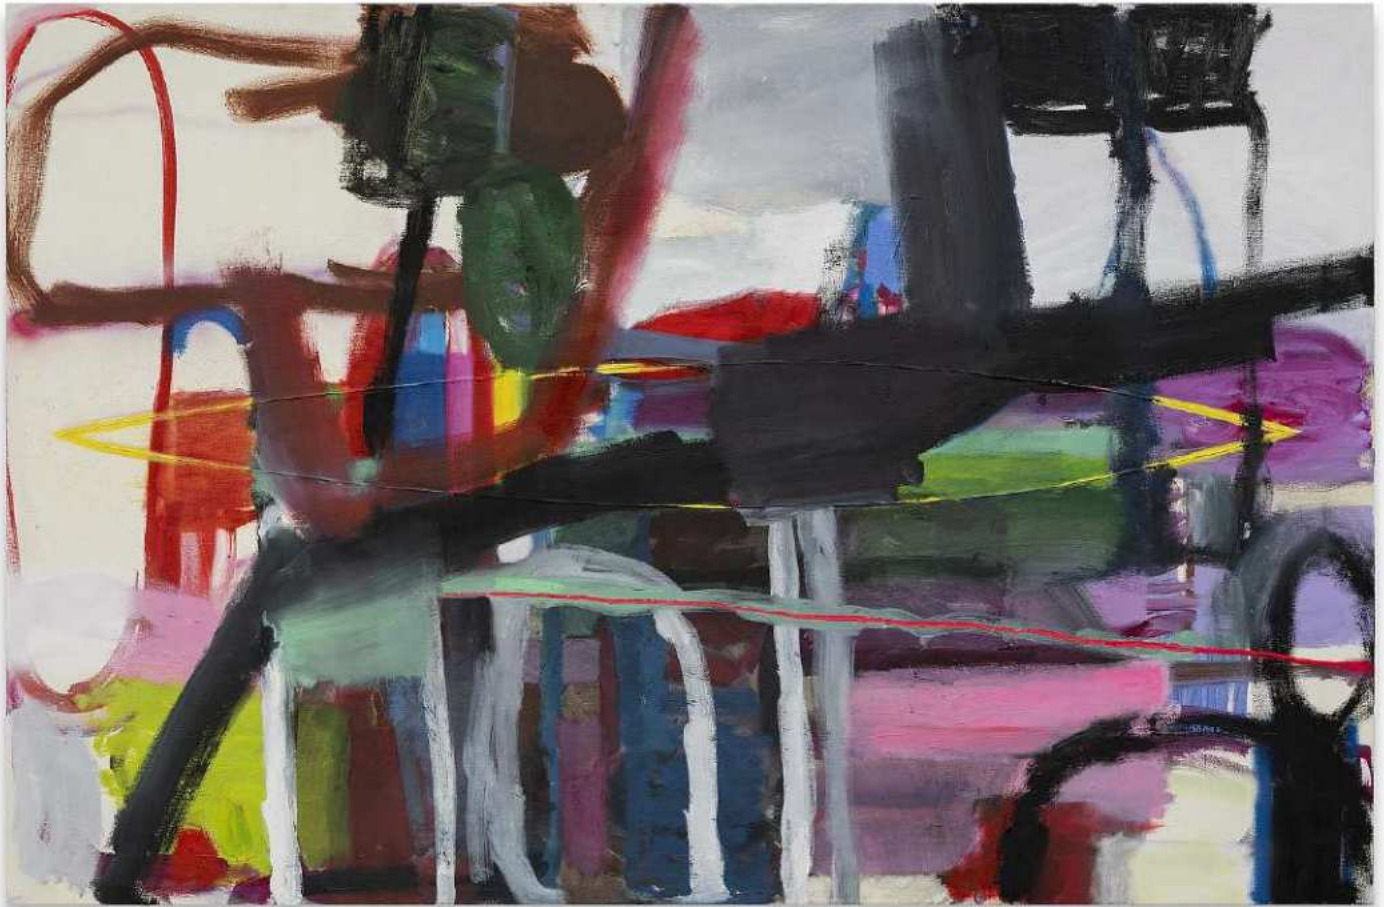

Flora Klein
Bohrinsel, 2020-2024
acrylic and oil on canvas and artist frame
41.73h x 57.28w x 1.06d in
106h x 145.50w x 2.70d cm
FK-24-08
$ 14,000.00

Flora Klein
Slit, 2024
acrylic and oil on canvas
51.18h x 78.74w x 1.06d in
130h x 200w x 2.70d cm
FK-24-07
$ 20,000.00