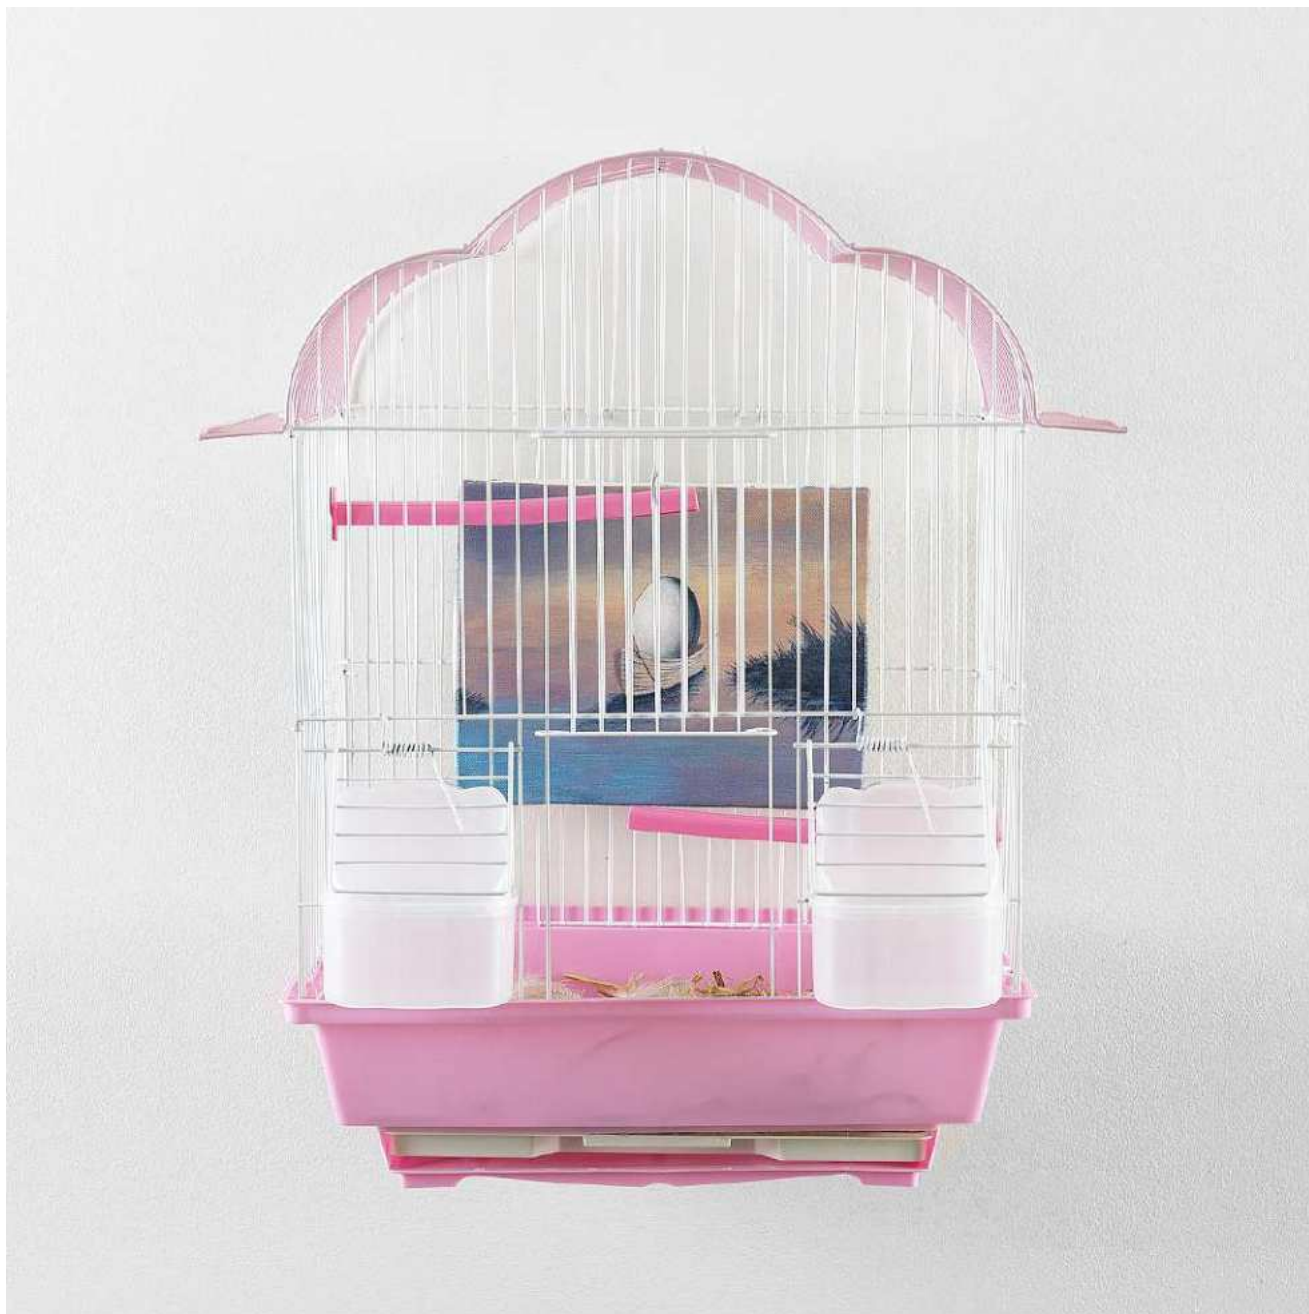

COBRA

Story of eggs (bird gallery for birds), 2024

acrylic on canvas, bird cage, straw, toy, bird feathers, wire, lemon, salt, whiskey

16.50h x 11.50w x 8d in

41.91h x 29.21w x 20.32d cm

CBR-24-01

$ 5,000.00