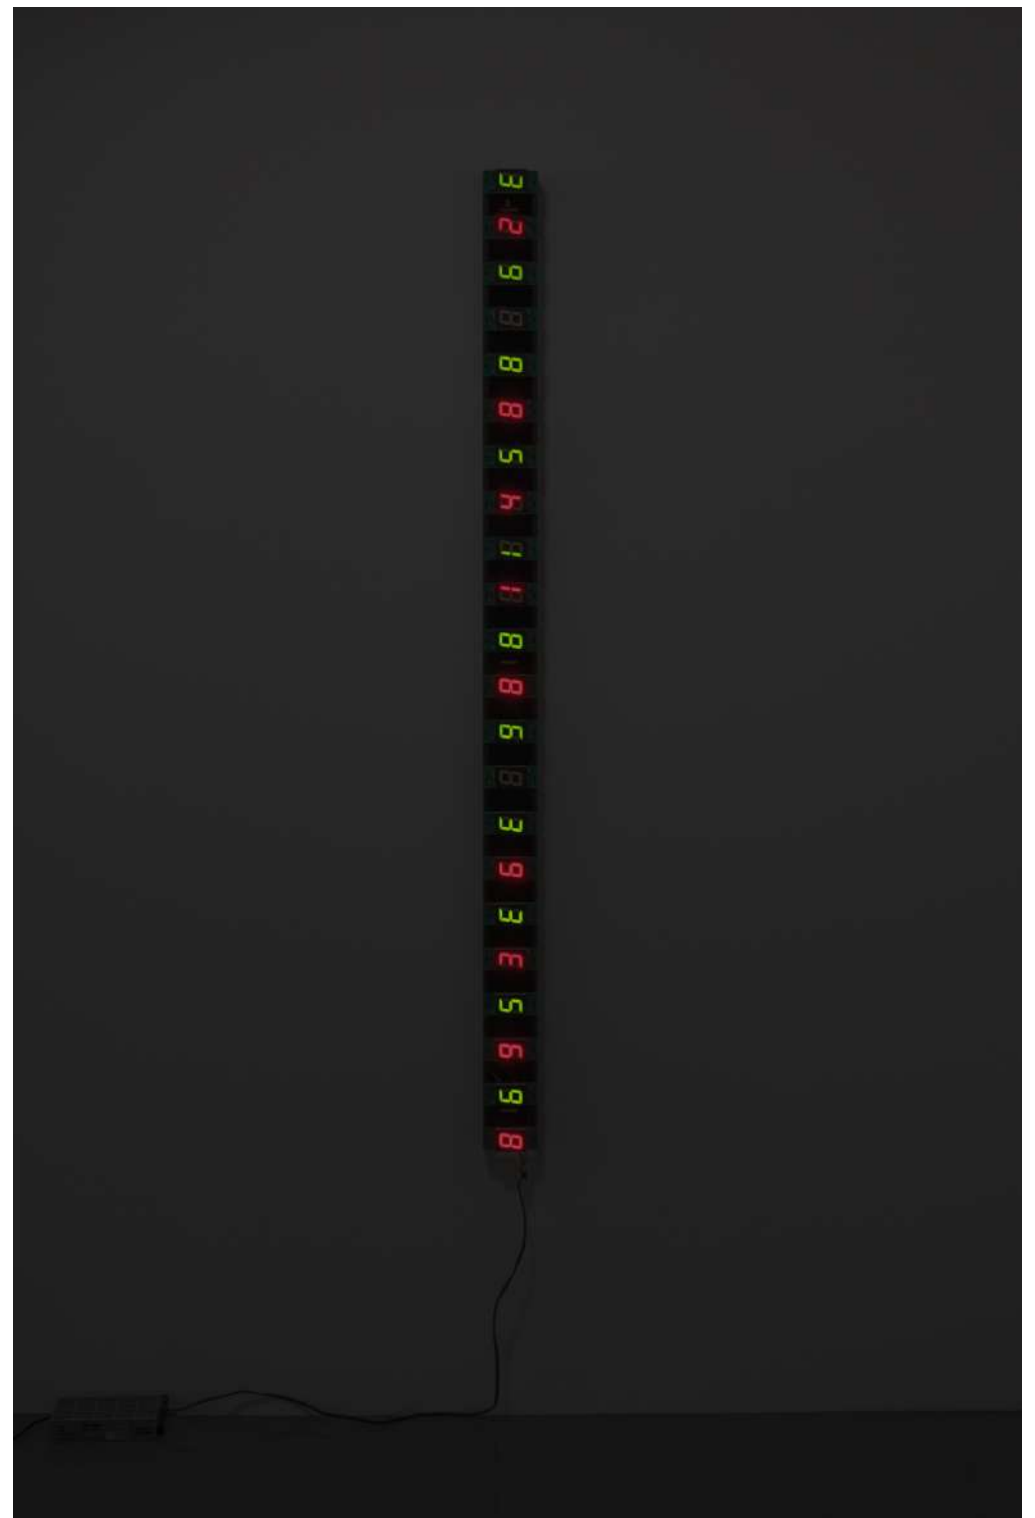

FRIEZE SEOUL

VIP SEPTEMBER 4, 2024

PUBLIC SEPTEMBER 5-7, 2024

BOOTH
A35

SCAI THE BATHHOUSE

Tatsuo Miyajima

Counter Spiral No.9

1999

LED, IC, electric wire, transformer

h.120 × w.42 × d.48 cm

USD 100,000.- (excluding tax)

[TM0453]

SCAI THE BATHHOUSE

Tatsuo Miyajima

Monism Dualism No.11

1999

LED, IC, electric wire, steel panel

h.163 × w.4.9 × d.5.5cm

USD 200,000.- (excluding tax)

[TM0450]

SCAI THE BATHHOUSE

SCAI THE BATHHOUSE

Lee Ufan

Dialogue

h.22 × w.88 × d.1.2 cm

GBP 22,000.- (excluding tax)

[DA0075]

A rectangular metal plaque with a dark, textured surface and a light-colored border. The text "a distant silence" is embossed in the center in a bold, sans-serif font. The plaque is mounted on a light-colored wall.