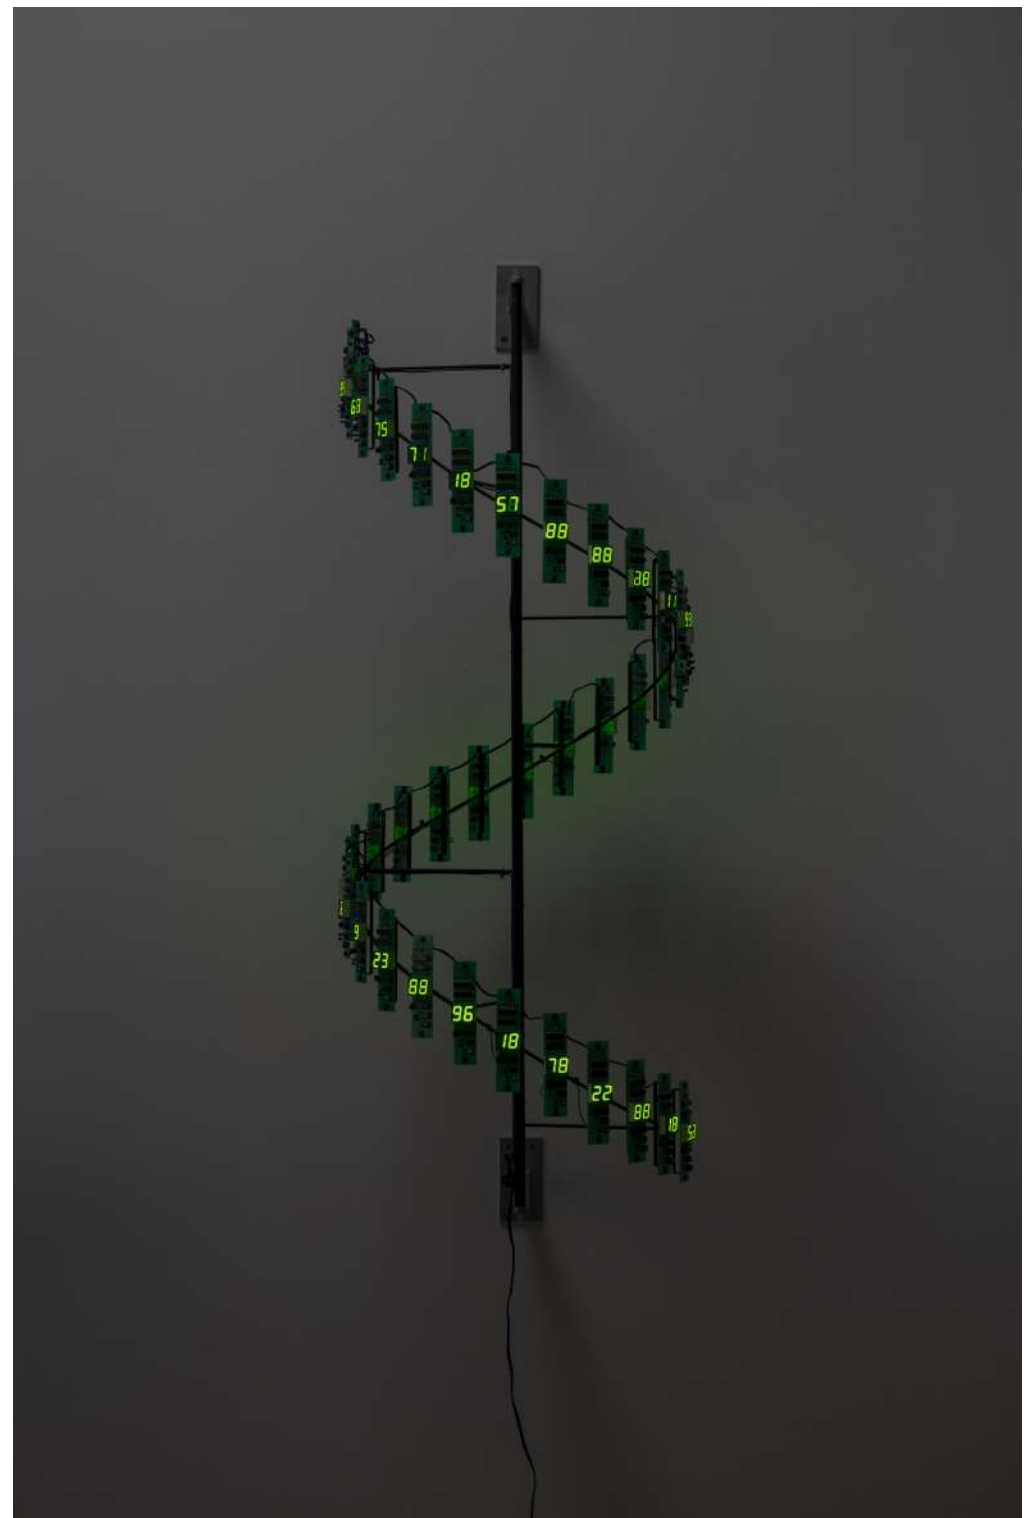

Tatsuo Miyajima

Counter Spiral No.9

1999

LED, IC, electric wire, transformer

h.120 × w.42 × d.48 cm

USD 100,000.- (excluding tax)

[TM0453]