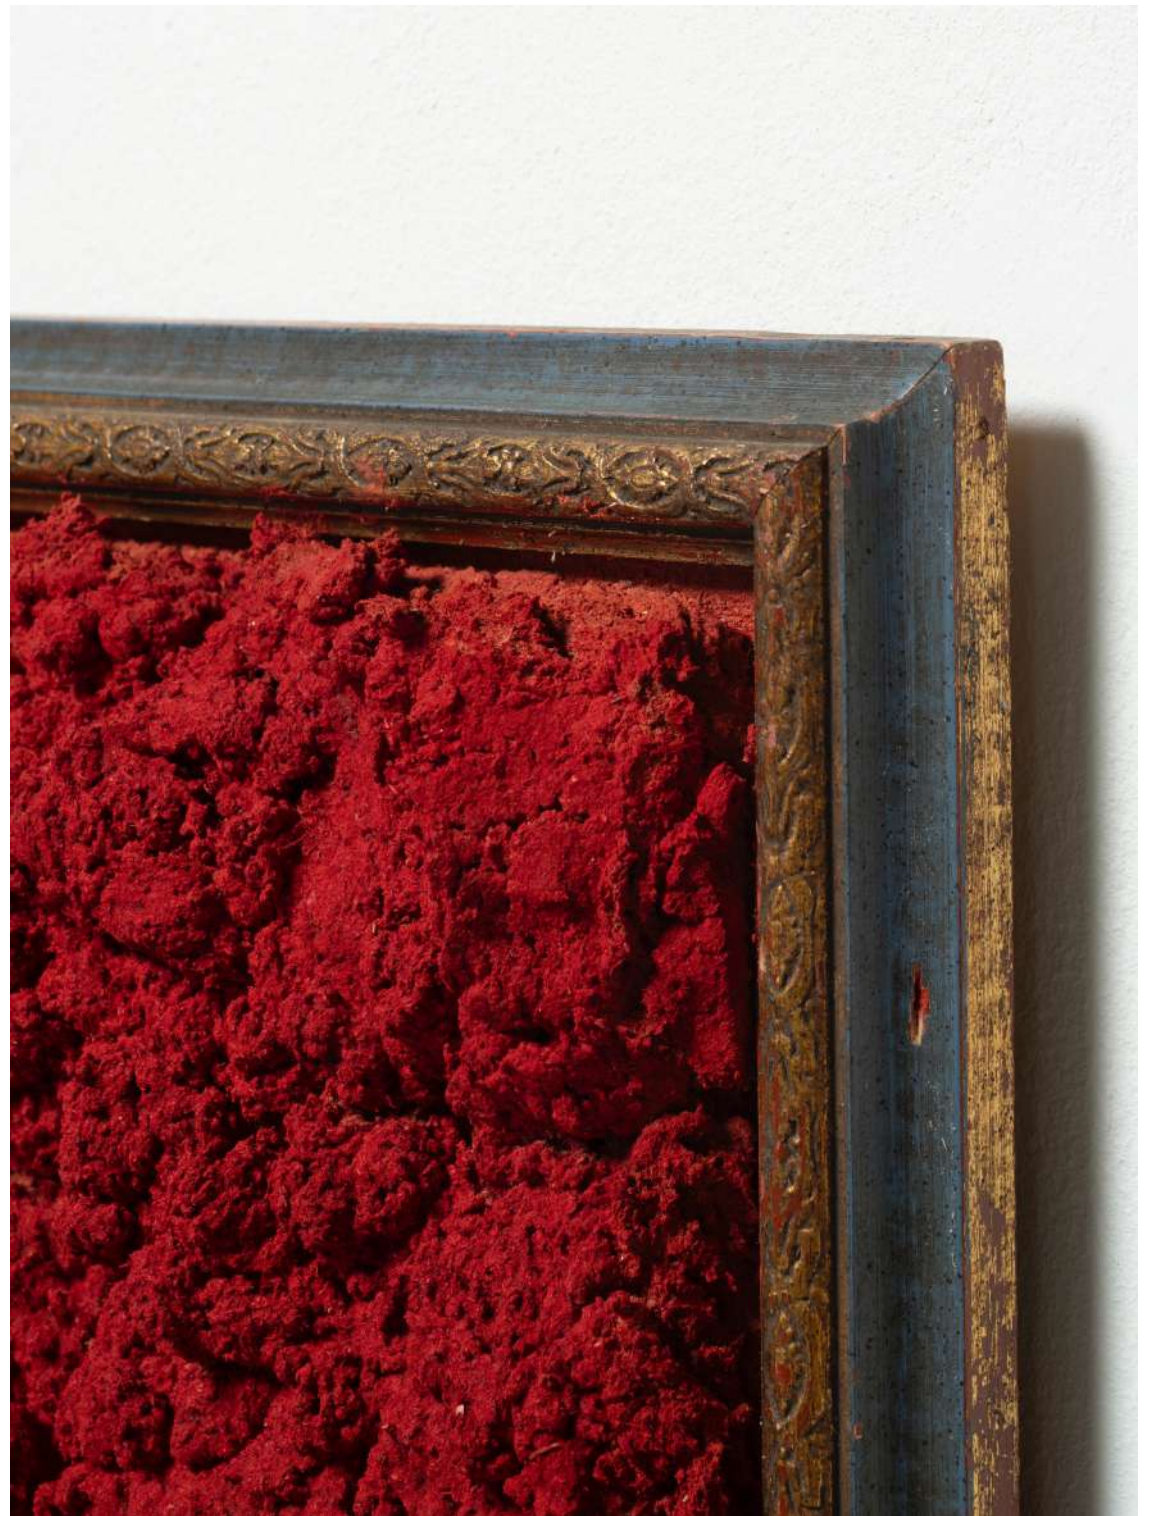

SCAI THE BATHHOUSE