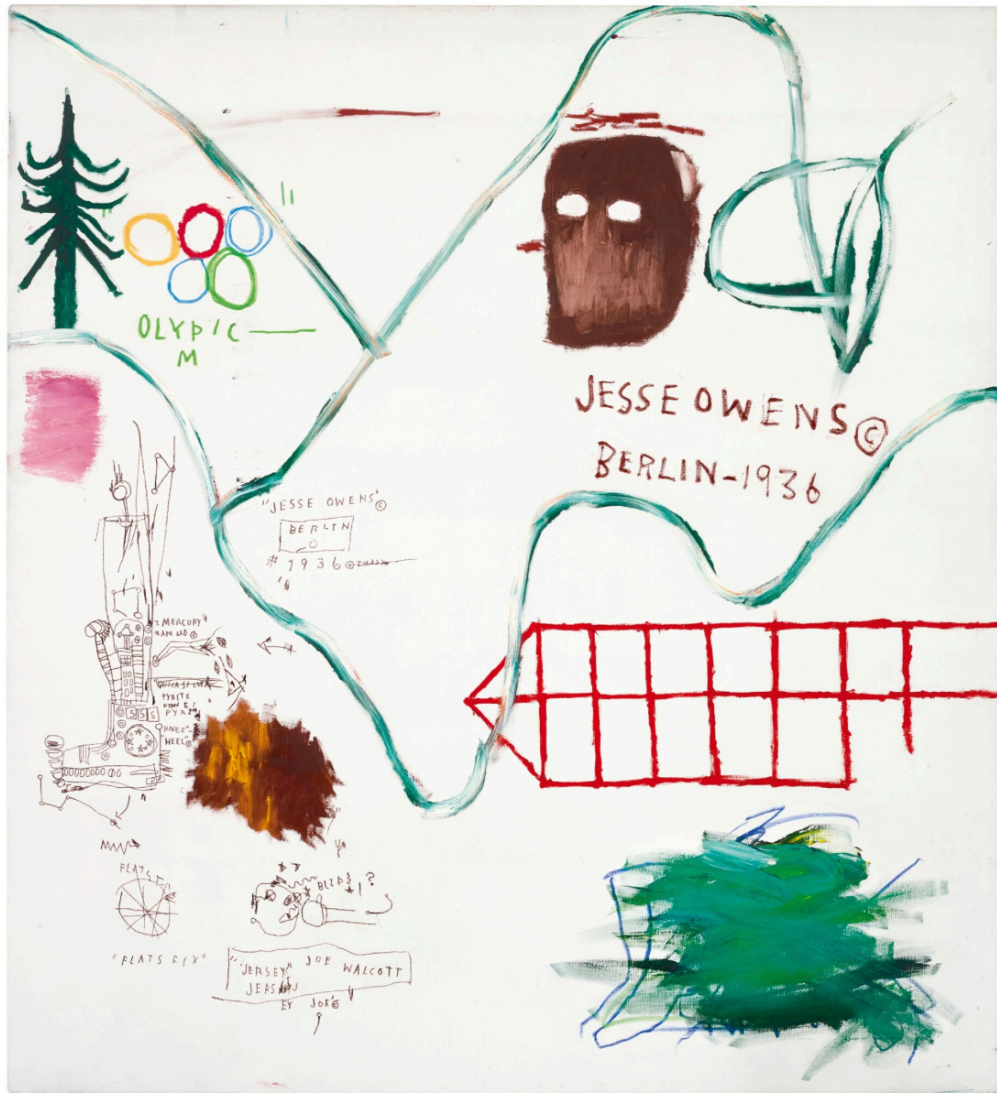

ACQUAVELLA

JEAN DUBUFFET
Touring Club, 1946
Haute pate on canvas
38 x 51 inches (96.5 x 129.5 cm)

ACQUAVELLA

PABLO PICASSO

Profil, January 27, 1930

Oil and charcoal on cradled panel

26 x 20 inches (66 x 50.8 cm)

ACQUAVELLA

ALBERTO GIACOMETTI
Portrait of G. David Thompson, 1957
Oil on canvas
39 1/2 x 28 3/4 inches (100.3 x 73.0 cm)

ACQUAVELLA

JEAN-MICHEL BASQUIAT
Big Snow, 1984
Acrylic and oilstick on canvas
66 1/4 x 60 1/8 inches (168.3 x 152.7 cm)

ACQUAVELLA

ELLSWORTH KELLY
Yellow Panel with Red Curve, 1989
Oil on canvas, two joined panels
92 1/2 x 111 3/4 inches (234.9 x 283.9 cm)

ACQUAVELLA

ANDY WARHOL

Self-Portrait, 1964

Acrylic, silver paint and silkscreen ink on linen
20 x 16 1/2 inches (50.8 x 41.9 cm)

ACQUAVELLA

GEORGES BRAQUE

Bouteille et verre standard, 1913

Charcoal and collage on paper

28 1/4 x 39 3/4 inches (71.8 x 101 cm)

ACQUAVELLA

HENRI MATISSE

Tête de femme penchée (Lorette), 1916-1917