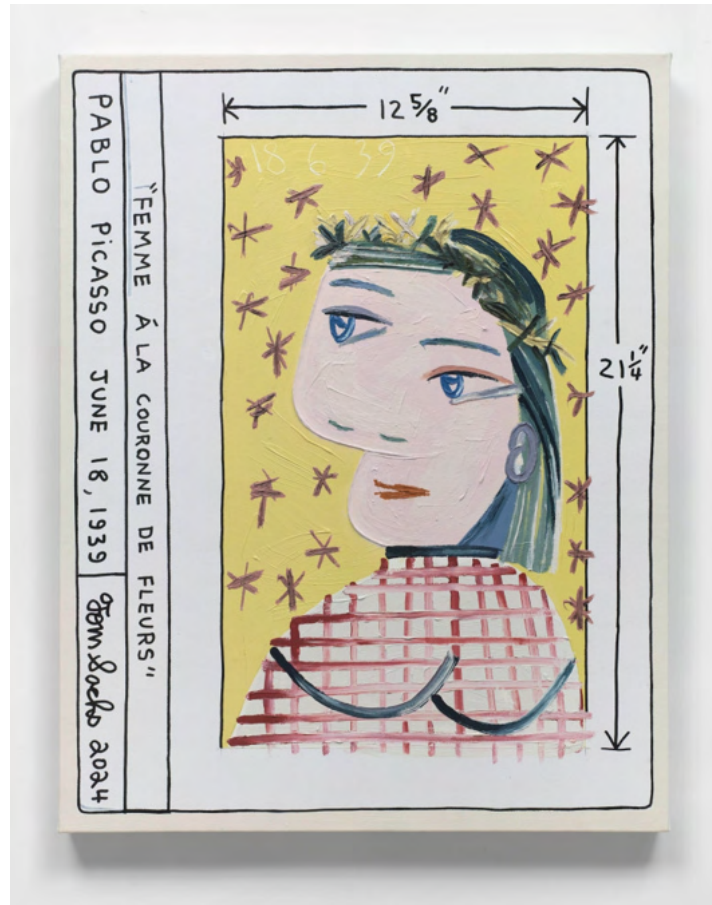

ACQUAVELLA

TOM SACHS

Femme à la couronne de fleurs, 2024

Synthetic polymer and ink on canvas

27 x 21 inches (68.6 x 53.3 cm)