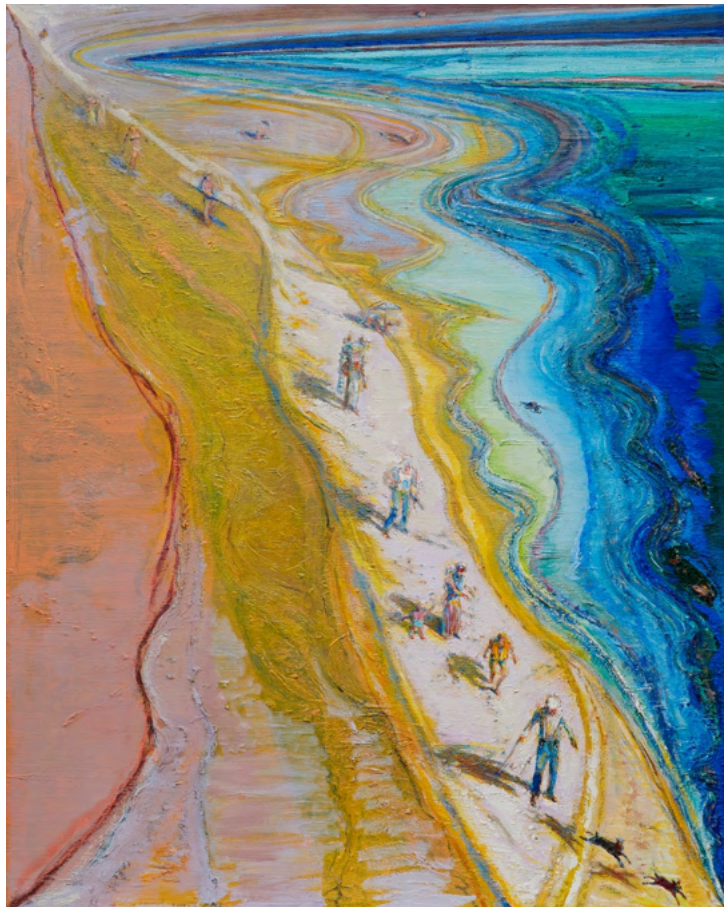

ACQUAVELLA

WAYNE THIEBAUD

Tidelines, 2004-2014

Oil on canvas

60 x 48 inches (152.4 x 121.9 cm)