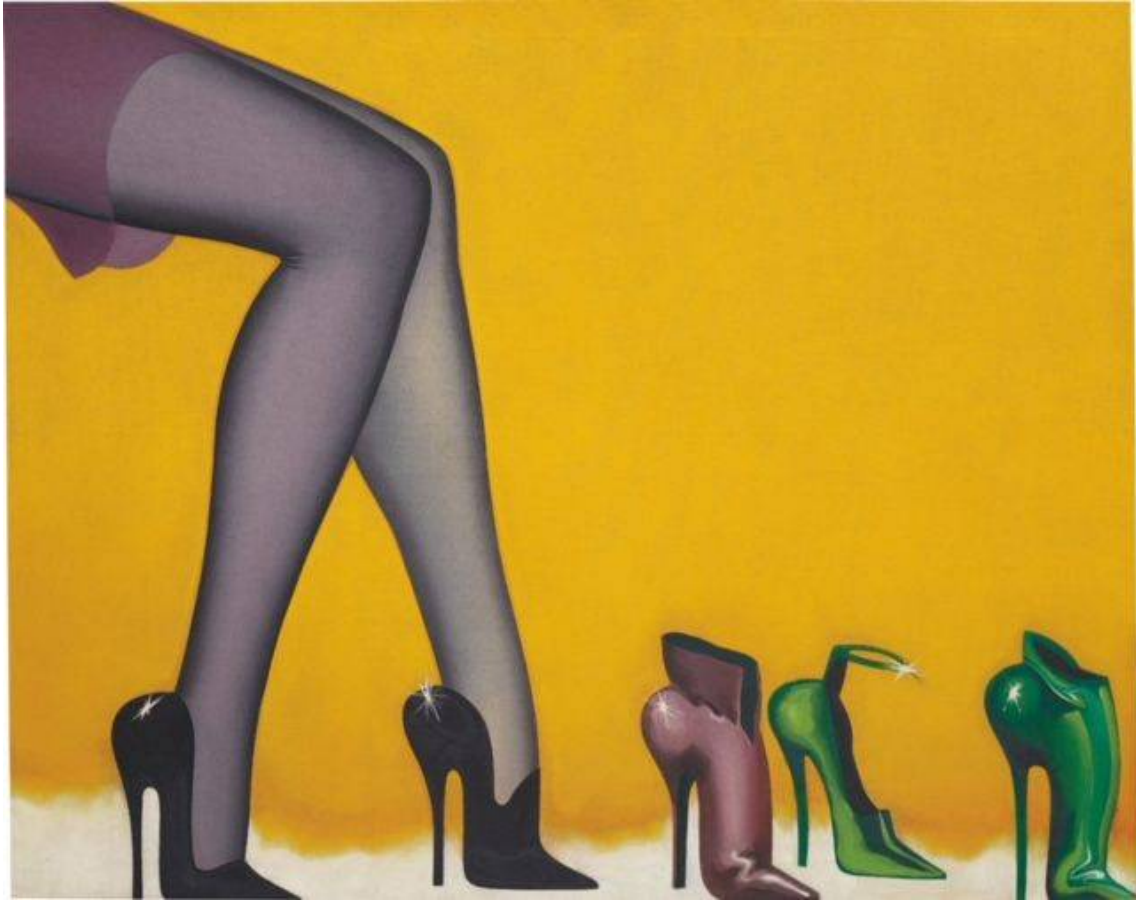

ACQUAVELLA

ALLEN JONES

T-riffic, 1966

Oil on canvas

40 3/8 x 50 3/8 inches (102.6 x 128.0 cm)