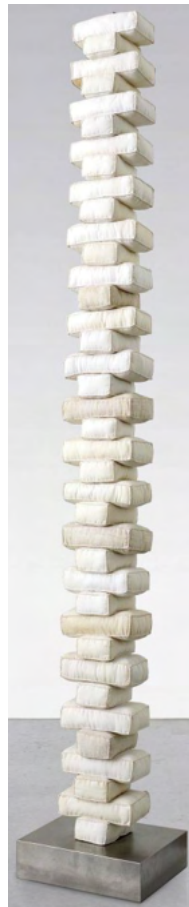

ACQUAVELLA

LOUISE BOURGEOIS

Untitled, 2002

Fabric and stainless steel

79 x 12 x 9 7/8 inches (200.7 x 30.5 x 25.1 cm)