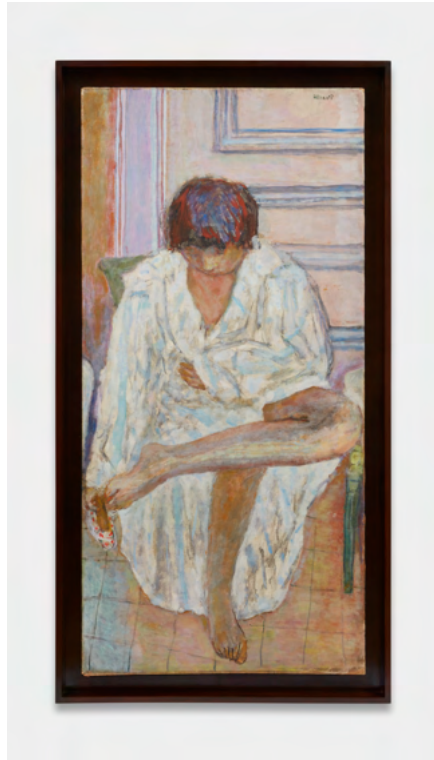

TOM WESSELMANN
Still Life #34, 1963
Acrylic and collage on panel
47 1/2 inches (120.65 cm)

ACQUAVELLA

PIERRE BONNARD

Femme à sa toilette (Le peignoir) [Woman at Her Dressing Table (The Bathrobe)], c. 1923

Oil on canvas

45 1/2 x 21 7/8 inches (115.6 x 55.6 cm)