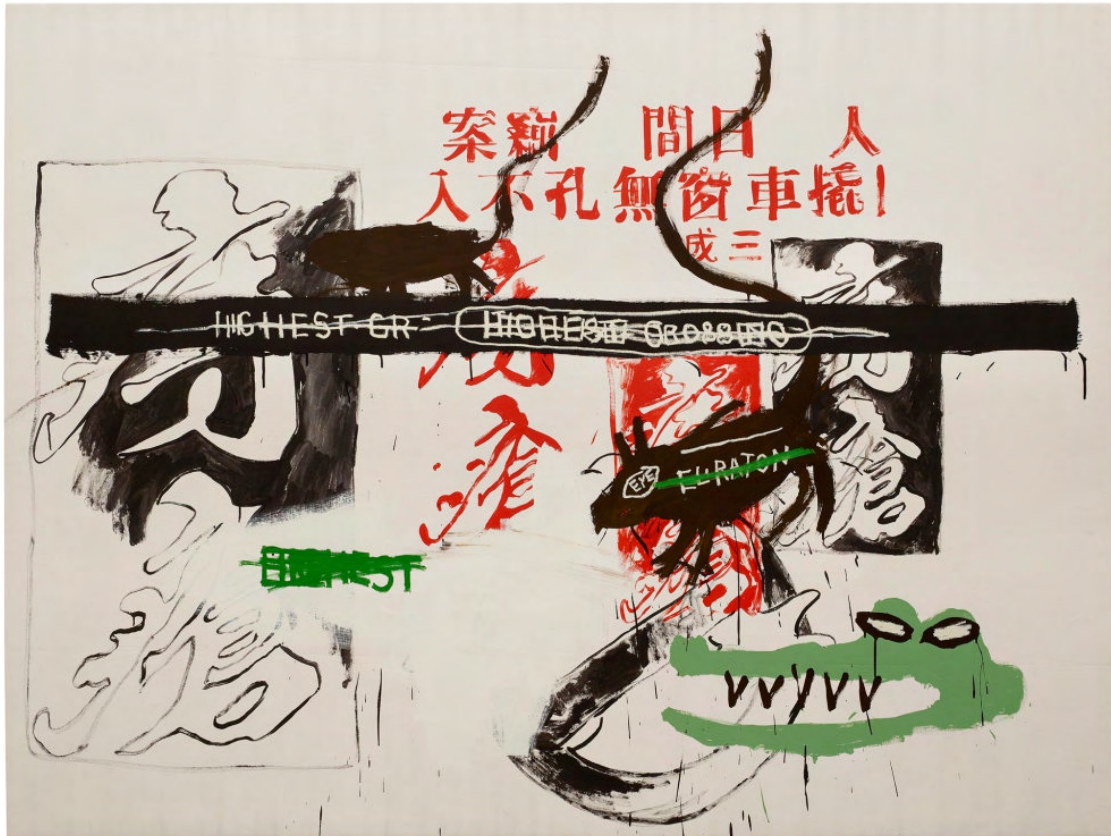

# ACQUAVELLA

**ANDY WARHOL**

*Five Deaths on Turquoise, 1963*  
Acrylic and silkscreen ink on canvas  
30 x 30 inches (76.2 x 76.2 cm)

# ACQUAVELLA

**JEAN-MICHEL BASQUIAT AND ANDY WARHOL**

*Highest Crossing*, 1984

Acrylic on canvas

80 x 106 1/4 inches (203.2 x 269.9 cm)

# ACQUAVELLA

**HENRI MATISSE**

*Vase d'anémones*, 1946

Oil and black crayon on canvas

23 5/8 x 28 7/8 inches (60 x 73.3 cm)