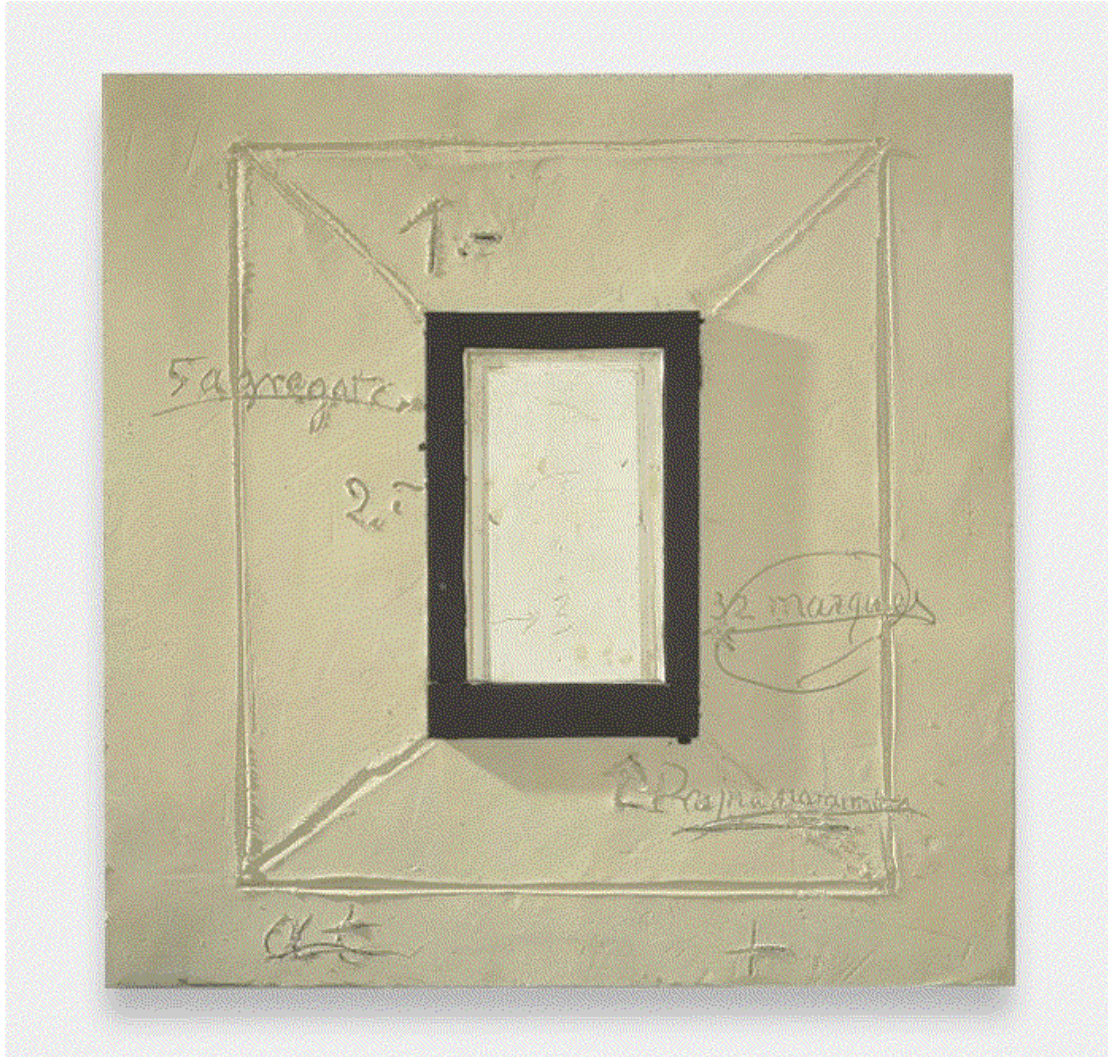

CARDI GALLERY

Bosco Sodi  
*Untiled, 2020*

Signature on reverse  
Oil paint on old dry chili sack  
115 x 63 cm  
45 1/4 x 24 3/4 in

CARDI GALLERY

Bosco Sodi  
*Untitled, 2020*

Signature on reverse  
Oil paint on old dry chili sack  
115 x 63 cm  
45 1/4 x 24 3/4 in

CARDI GALLERY

Bosco Sodi  
*Untitled, 2023*

Signature on reverse  
Mixed media on canvas  
200 x 280 cm  
78 3/4 x 110 1/4 in

CARDI GALLERY

Antoni Tàpies  
*Finestra (Window)*, 2000

Signed and dated on the reverse Tàpies 2000  
Plaster and wooden frame on board  
150 x 150 cm  
59 1/8 x 59 1/8 in