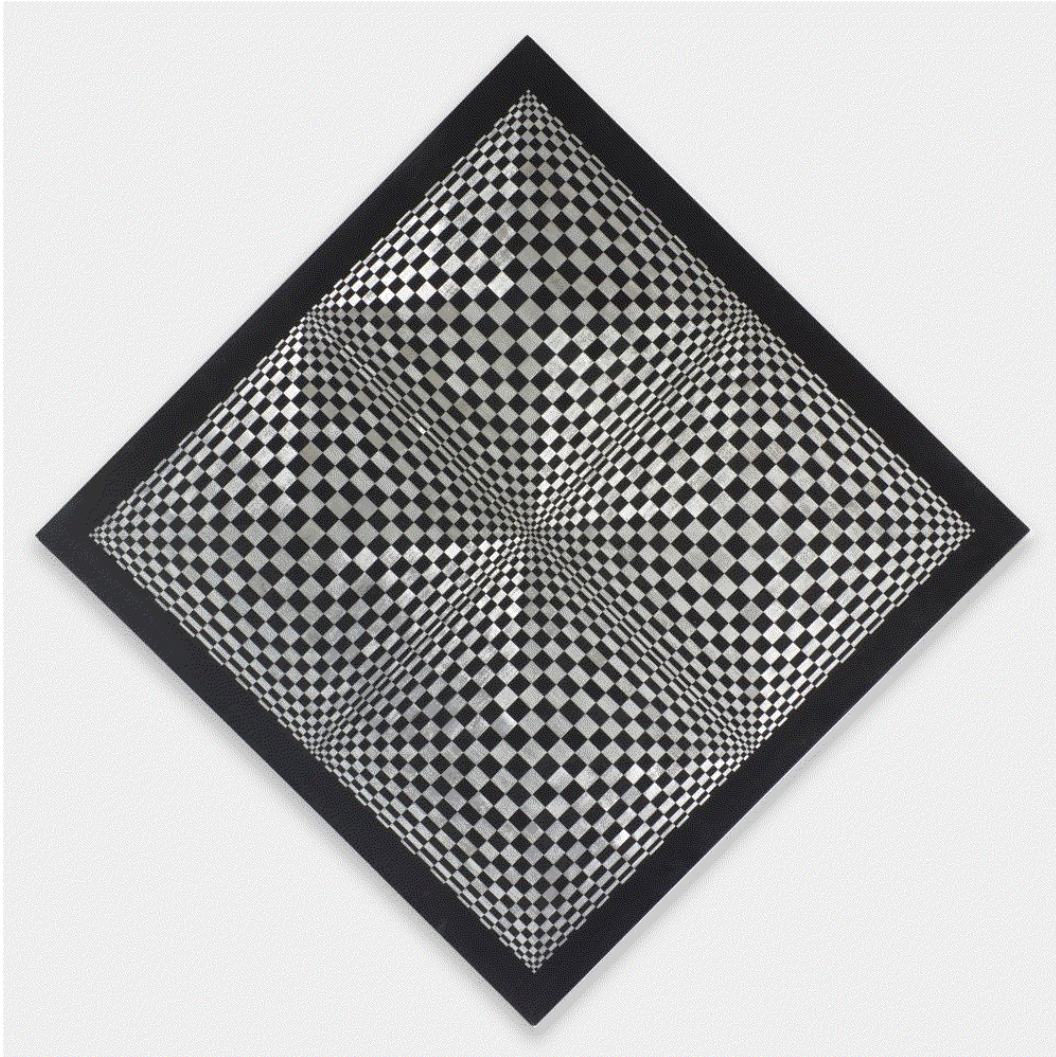

CARDI GALLERY

Dadamaino
Oggetto ottico dinamico, 1963

Signed, titled, dated & dedicated on the reverse.

Aluminum plates on board
120 x 120 cm
47 1/4 x 47 1/4 in