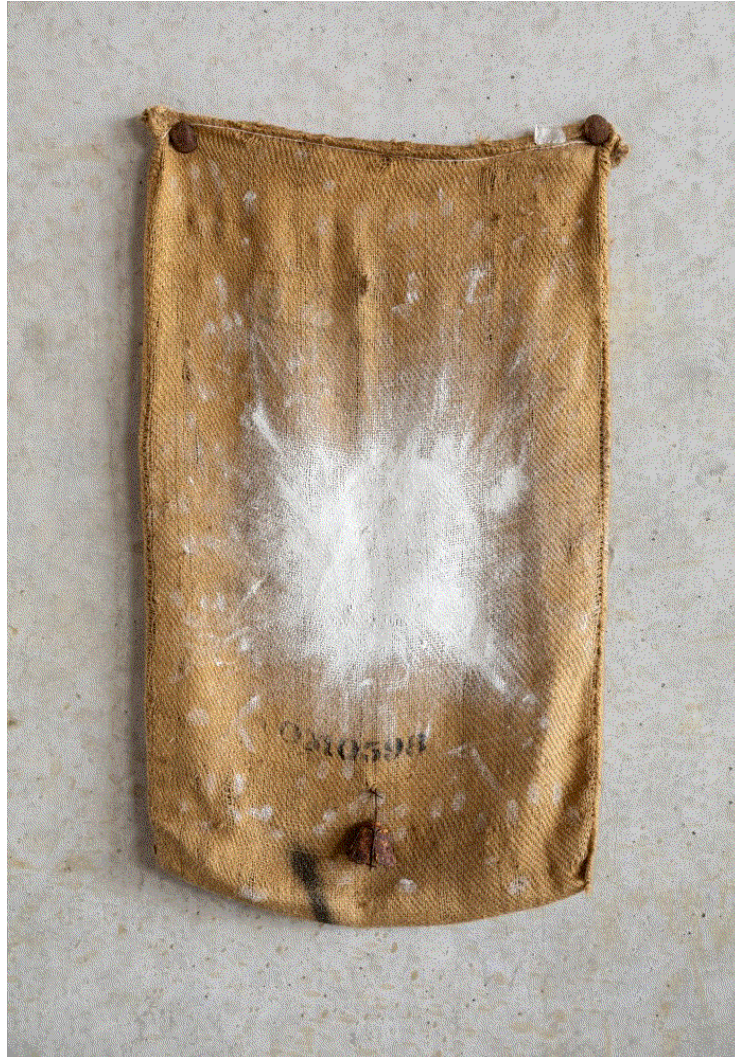

CARDI GALLERY

Bosco Sodi  
*Untiled, 2020*

Signature on reverse  
Oil paint on old dry chili sack  
115 x 63 cm  
45 1/4 x 24 3/4 in

CARDI GALLERY

Bosco Sodi  
*Untitled, 2020*

Signature on reverse  
Oil paint on old dry chili sack  
115 x 63 cm  
45 1/4 x 24 3/4 in