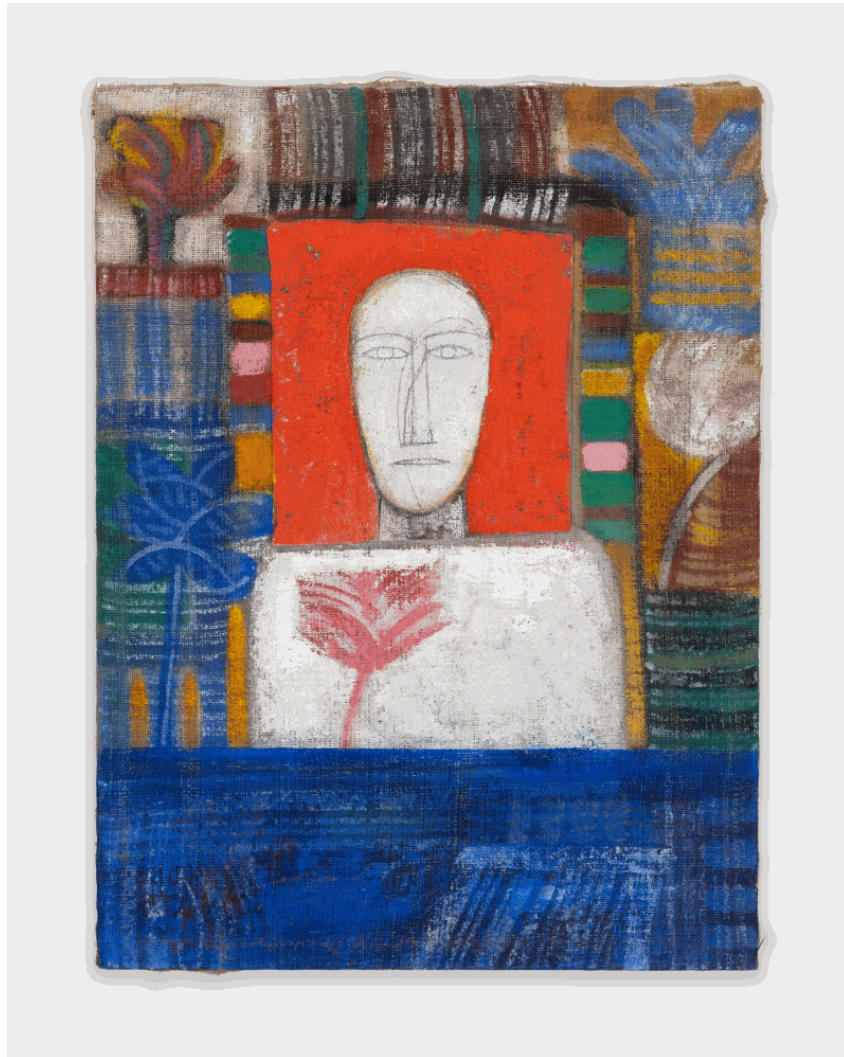

CARDI GALLERY

Mimmo Paladino
Senza Titolo, 2022

N. Arch MP P22 046
Mixed media on canvas
80 x 60.5 cm
31 1/2 x 23 7/8 in