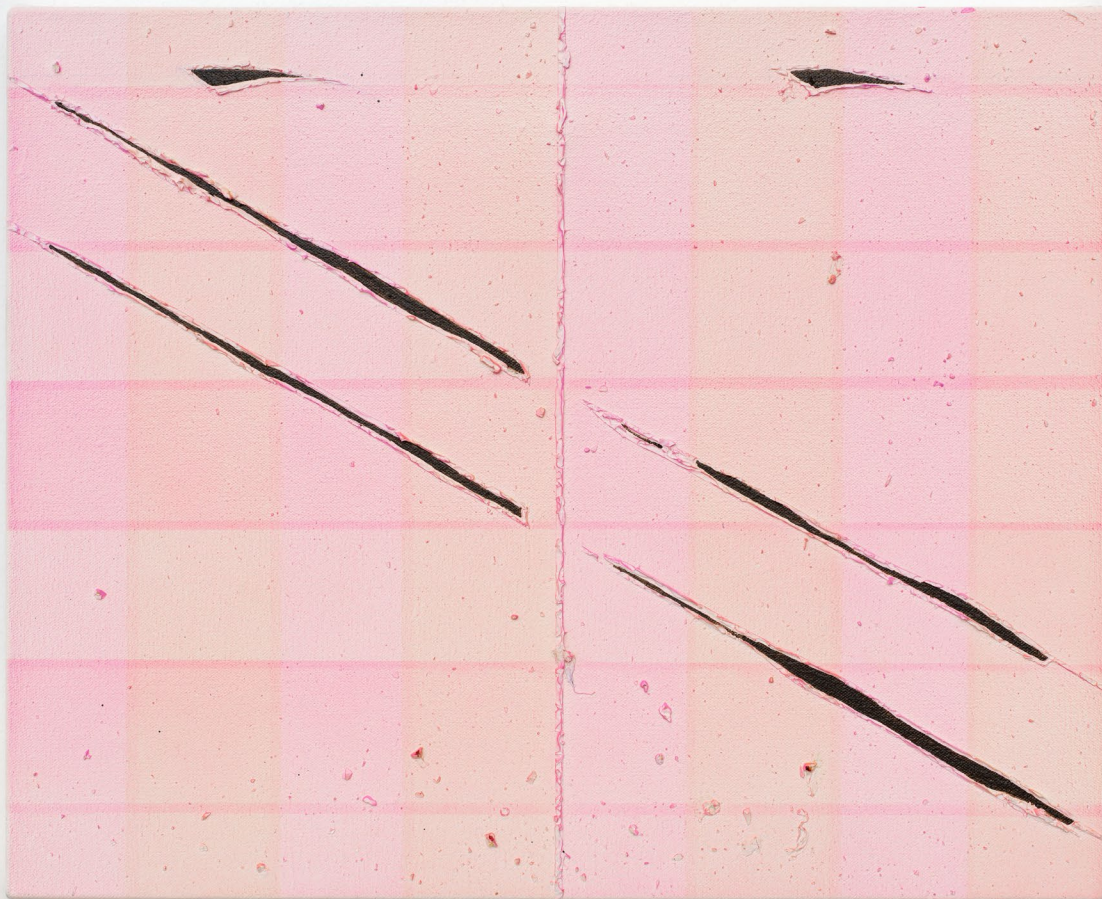

Claire Colette
Pink Sutra, 2025

Acrylic, resin, flowers on canvas

15 (H) x 18½ (W) in.

38.10 (H) x 46.99 (W) cm

CC0029

$ 5,500.00 USD