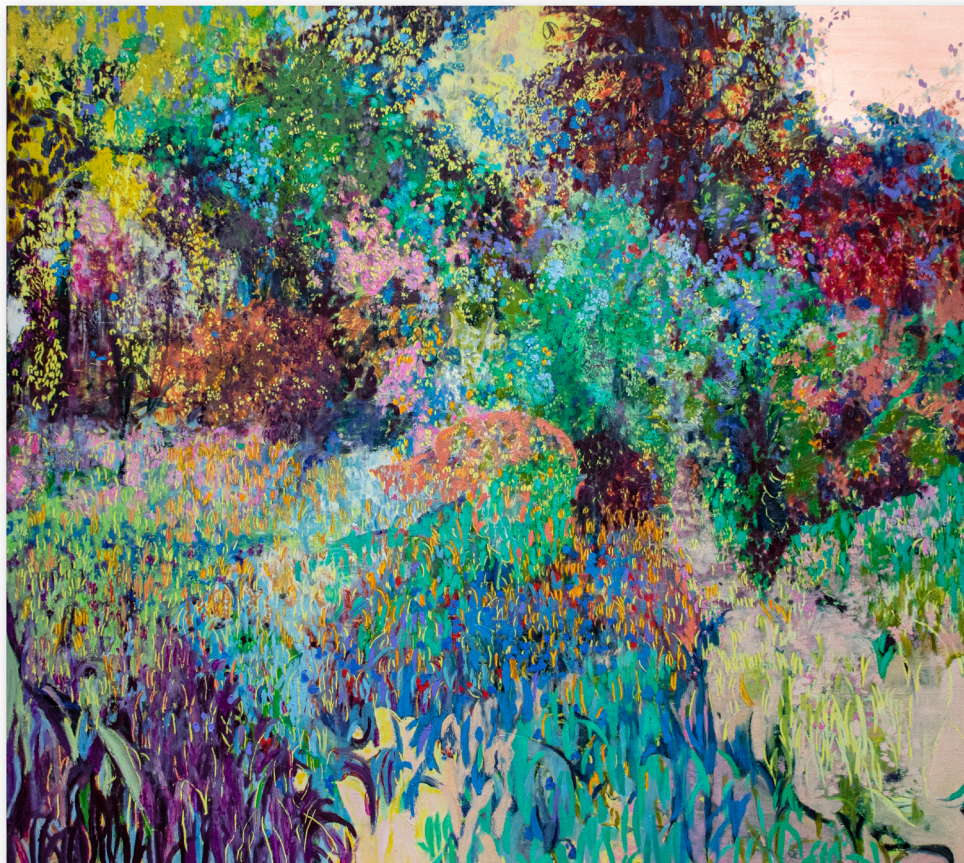

Zéh Palito
Do Leme ao Pontal, 2024
Acrylic on Canvas
160 x 270 cm (63 x 106,3 inches)

Zéh Palito
Tu y Yo en Cuajinicuilapa, 2024
Acrylic on Canvas
160 x 130 cm (63 x 51,1 inches)

Zéh Palito
Uncomfortable Conversations with a Black Man, 2024
Acrylic on Canvas
267 x 160 cm (105,1 x 63 inches)

Connie Harrison
Hollow, 2024
Oil and Wax on Wooden Panel
90 x 100 cm (35,4 x 39,3 inches)

Connie Harrison
Nestled, 2024
Oil and Wax on Wooden Panel
90 x 100 cm (35,4 x 39,3 inches)

Connie Harrison
Everglades, 2024
Oil and Wax on Wooden Panel
90 x 100 cm (35,4 x 39,3 inches)

Peter Mohall
Landskap i Skåne, 2024
Tempera Grassa, Acrylic Composite and Charcoal on Jute Canvas
140 x 100 cm (55,1 x 39,3 inches)

Peter Mohall
Landskap på Bjärehalvön, 2024
Tempera Grassa, Acrylic Composite and Charcoal on Jute Canvas
140 x 100 cm (55,1 x 39,3 inches)

Peter Mohall
Seilbåt på Oslofjorden, 2024
Tempera Grassa, Acrylic Composite and Charcoal on Jute Canvas
140 x 100 cm (55,1 x 39,3 inches)

Peter Mohall
Utsikt til Steilene, 2024
Tempera Grassa, Acrylic Composite and Charcoal on Jute Canvas
140 x 100 cm (55,1 x 39,3 inches)