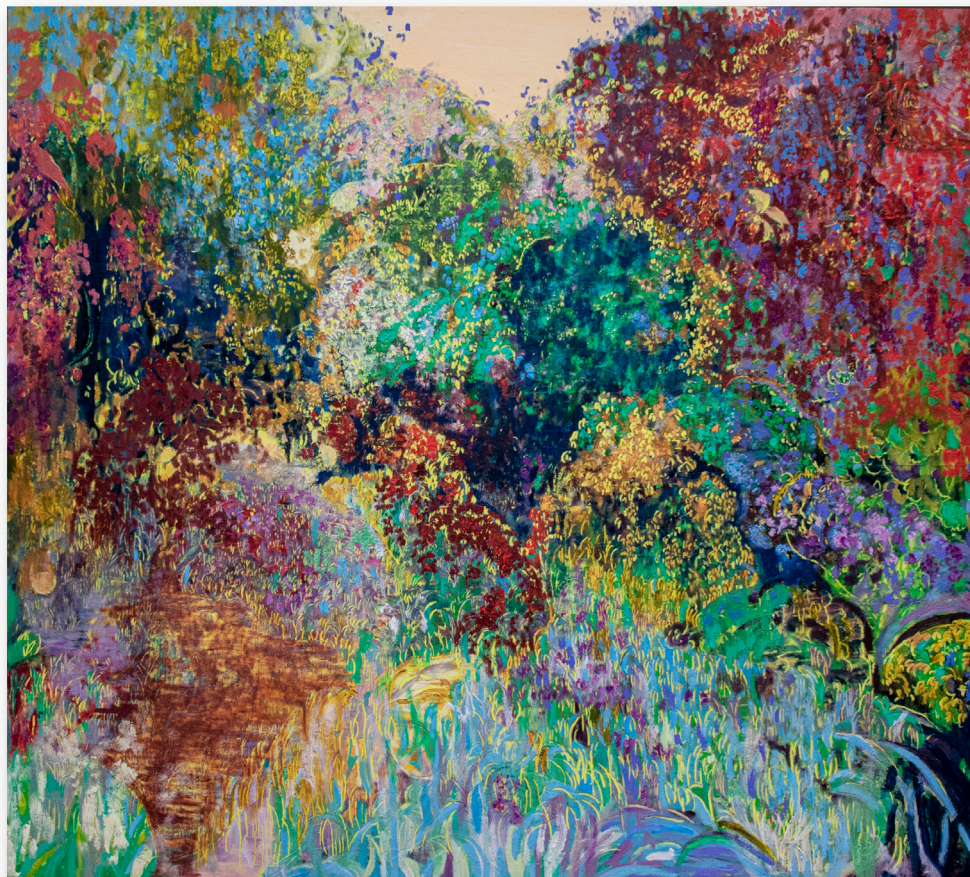

Zéh Palito
Do Leme ao Pontal, 2024
Acrylic on Canvas
160 x 270 cm (63 x 106,3 inches)

Zéh Palito
Tu y Yo en Cuajinicuilapa, 2024
Acrylic on Canvas
160 x 130 cm (63 x 51,1 inches)

Zéh Palito
Uncomfortable Conversations with a Black Man, 2024
Acrylic on Canvas
267 x 160 cm (105,1 x 63 inches)

Connie Harrison
Hollow, 2024
Oil and Wax on Wooden Panel
90 x 100 cm (35,4 x 39,3 inches)

Connie Harrison
Nestled, 2024
Oil and Wax on Wooden Panel
90 x 100 cm (35,4 x 39,3 inches)

Connie Harrison
Everglades, 2024
Oil and Wax on Wooden Panel
90 x 100 cm (35,4 x 39,3 inches)

Peter Mohall
Landskap i Skåne, 2024
Tempera Grassa, Acrylic Composite and Charcoal on Jute Canvas
140 x 100 cm (55,1 x 39,3 inches)

Peter Mohall
Landskap på Bjärehalvön, 2024
Tempera Grassa, Acrylic Composite and Charcoal on Jute Canvas
140 x 100 cm (55,1 x 39,3 inches)

Peter Mohall
Seilbåt på Oslofjorden, 2024
Tempera Grassa, Acrylic Composite and Charcoal on Jute Canvas
140 x 100 cm (55,1 x 39,3 inches)

Peter Mohall
Utsikt til Steilene, 2024
Tempera Grassa, Acrylic Composite and Charcoal on Jute Canvas
140 x 100 cm (55,1 x 39,3 inches)