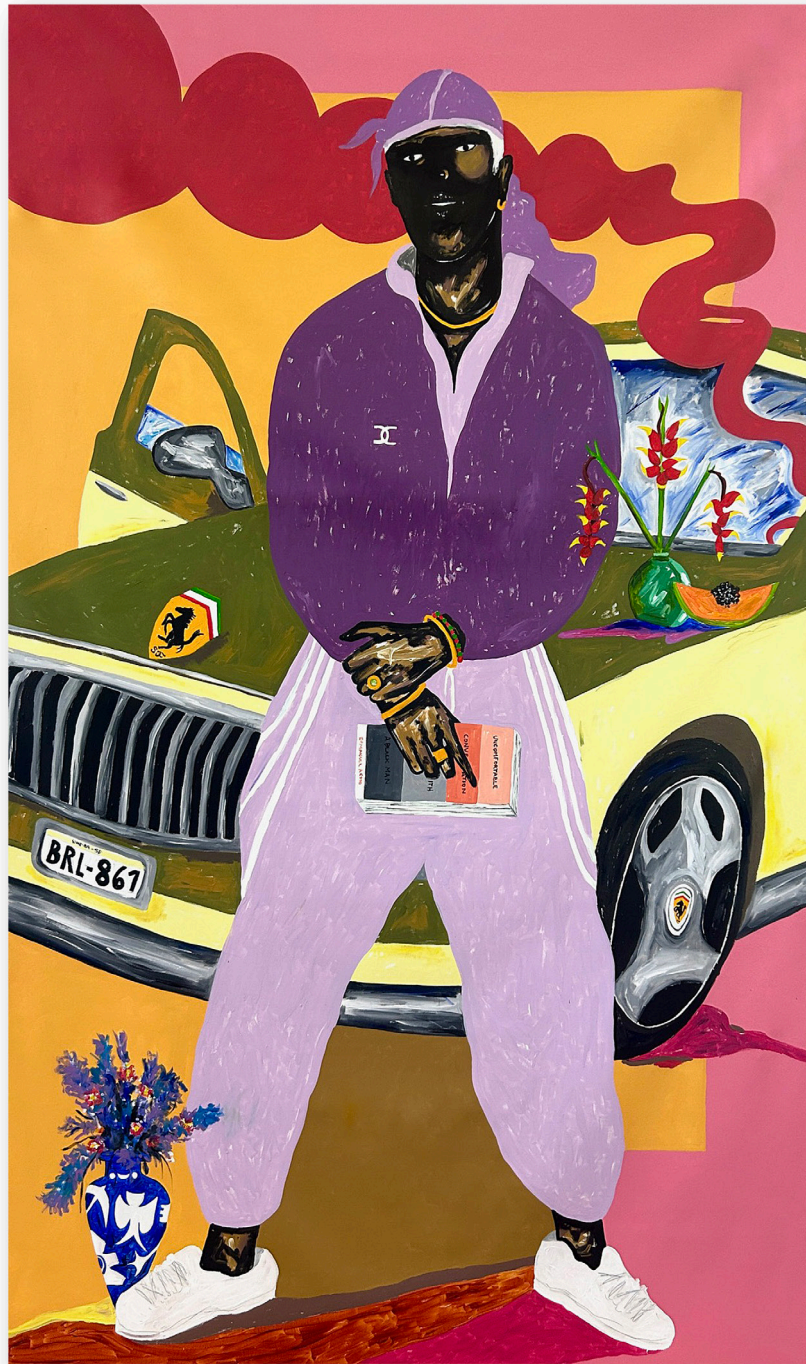

LUCE GALLERY

THE ARMORY SHOW

New York

September 05 - 08, 2024

Javits Center
Crystal Palace Entrance
429 11th Avenue
New York, NY 10001

Booth 133

Presenting:

Connie Harrison
Yowshien Kuo
Peter Mohall
Collins Obijiaku
Zéh Palito
Francesco Pirazzi
Wenqing Zhai

Zéh Palito
Do Leme ao Pontal, 2024
Acrylic on Canvas
160 x 270 cm (63 x 106,3 inches)

Zéh Palito
Tu y Yo en Cuajinicuilapa, 2024
Acrylic on Canvas
160 x 130 cm (63 x 51,1 inches)

Zéh Palito
Uncomfortable Conversations with a Black Man, 2024
Acrylic on Canvas
267 x 160 cm (105,1 x 63 inches)

Connie Harrison
Hollow, 2024
Oil and Wax on Wooden Panel
90 x 100 cm (35,4 x 39,3 inches)

Connie Harrison
Nestled, 2024
Oil and Wax on Wooden Panel
90 x 100 cm (35,4 x 39,3 inches)

Connie Harrison
Everglades, 2024
Oil and Wax on Wooden Panel
90 x 100 cm (35,4 x 39,3 inches)