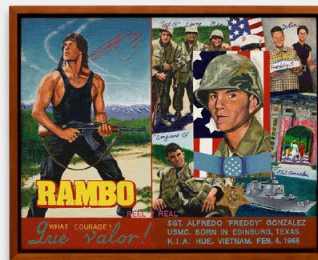

Ben Sakoguchi
Disasters of War, Suite 3
2004 / 2012

9 panels; Acrylic on canvas, cherry wood frame
Each; 27.9 x 35.6 cm / 11 x 14 in
Unique / SOBSA-0007

USD 80,000.00