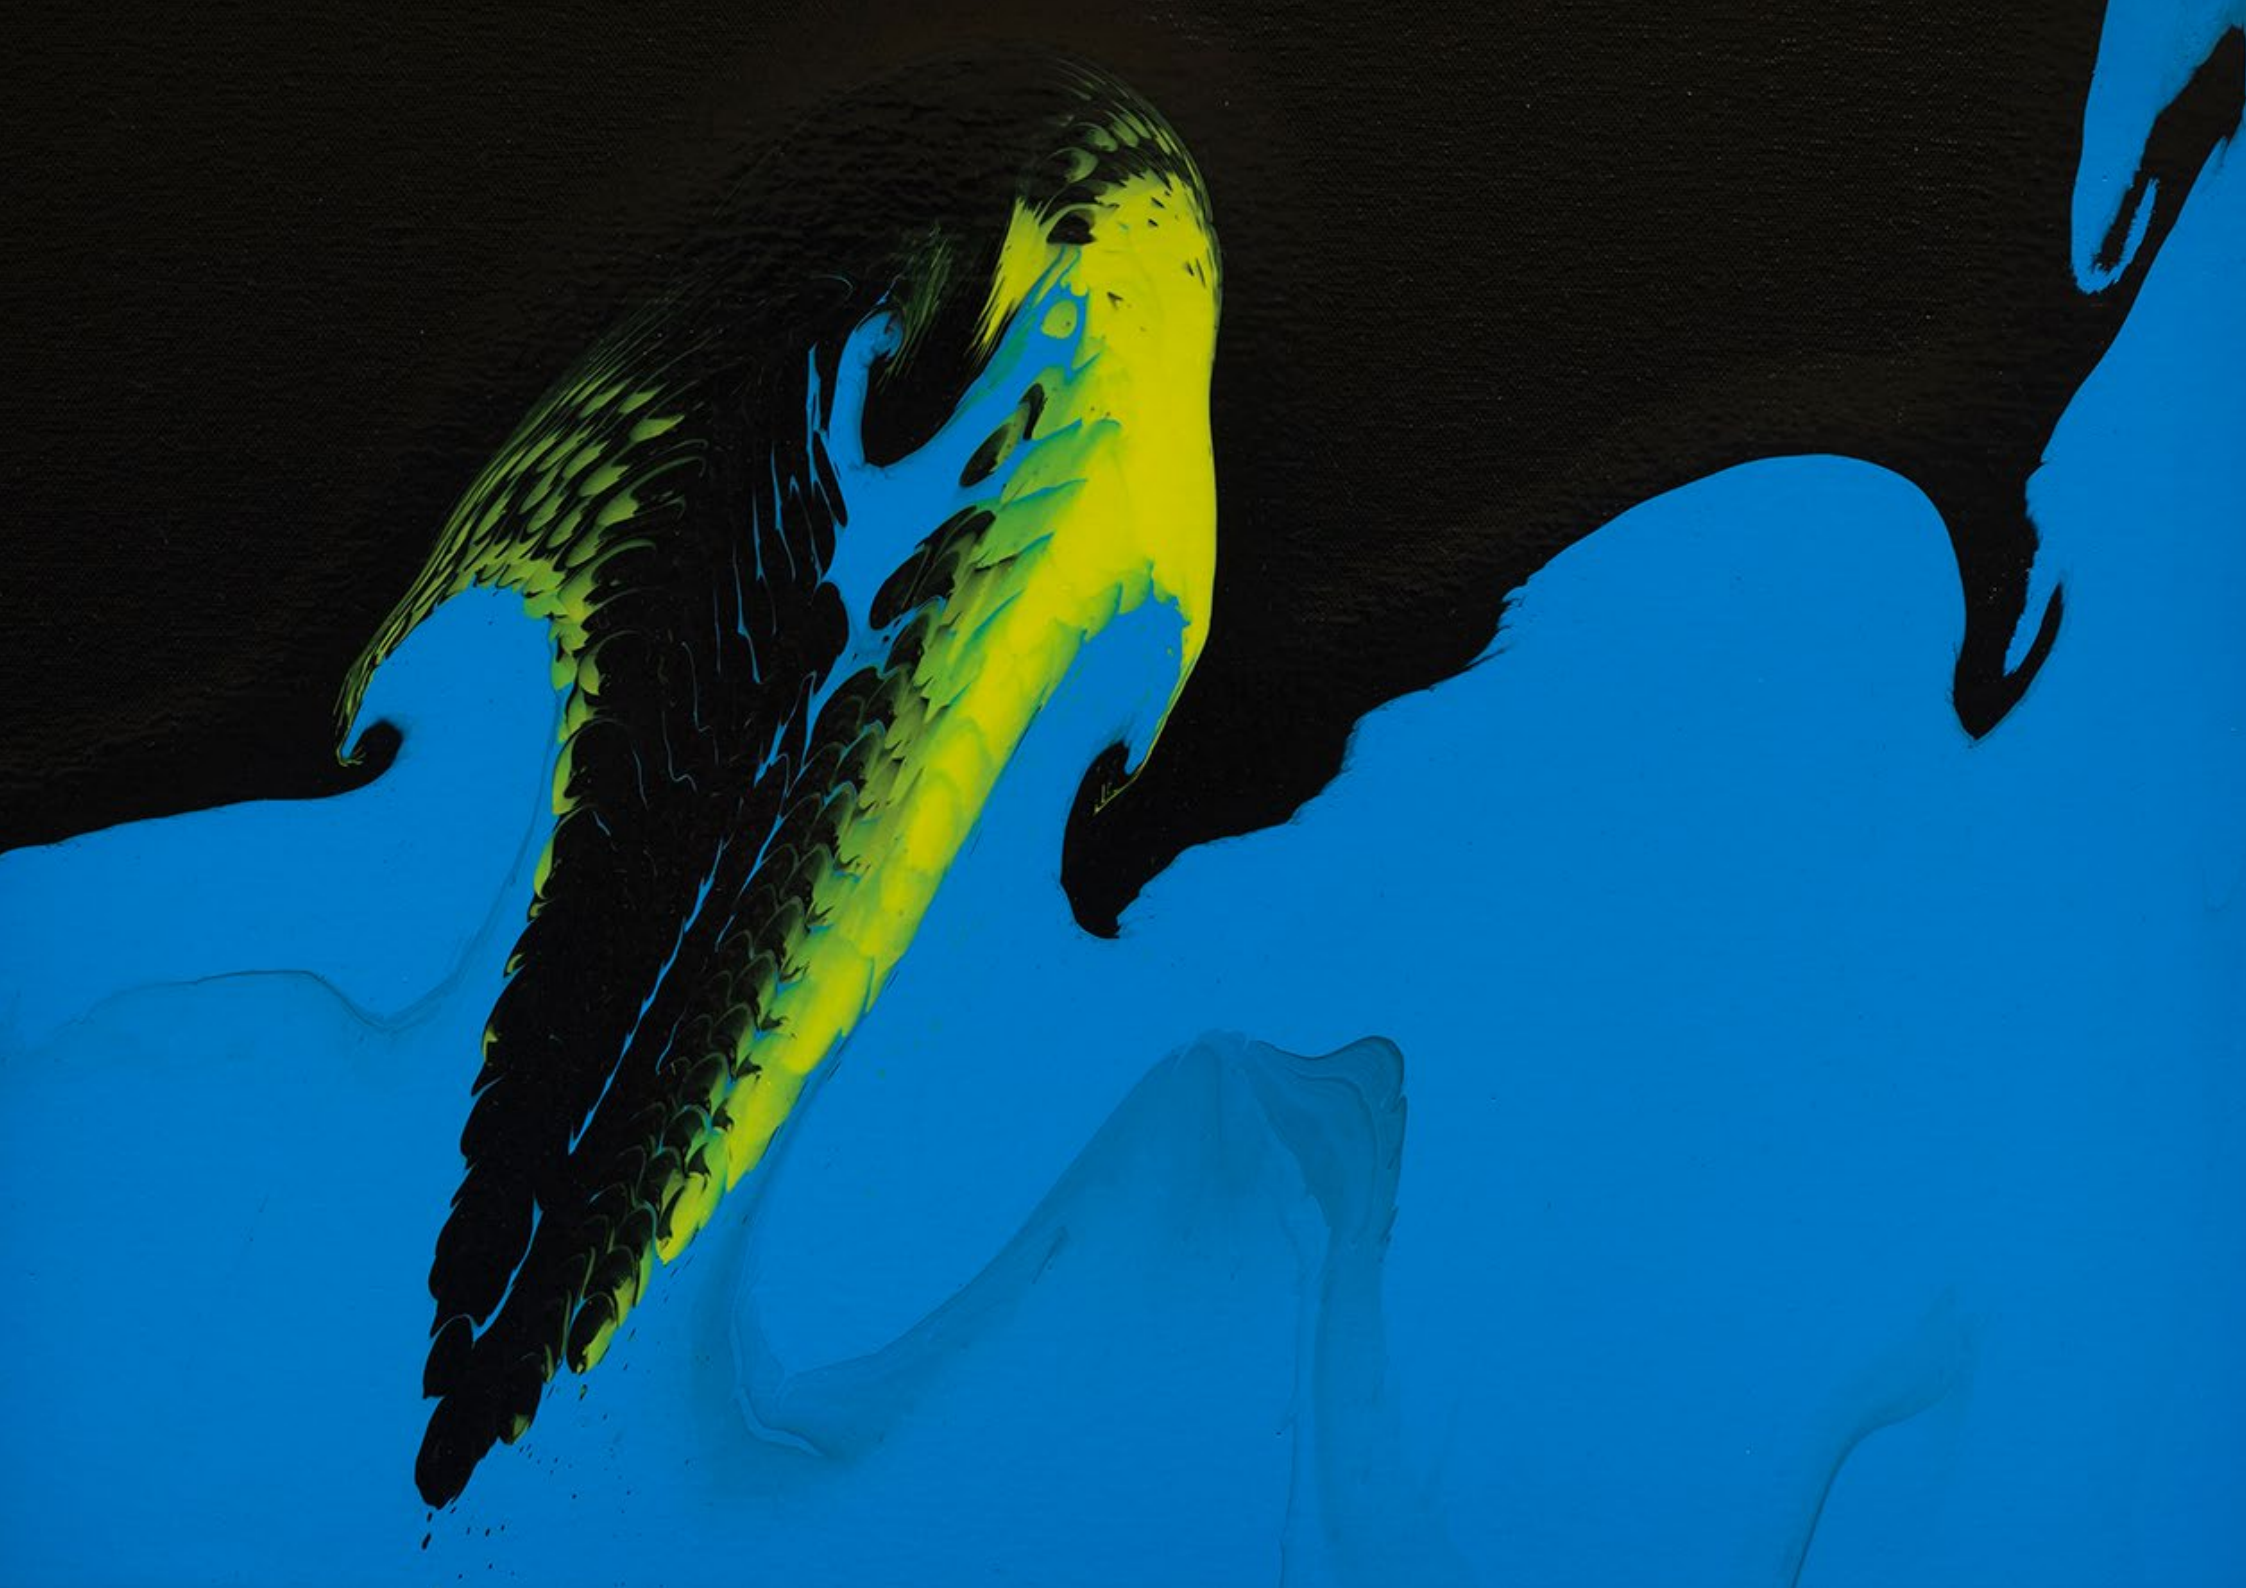

USD 3,000.00

-----

Tauba Auerbach  
*Extended Object*  
2023

Acrylic on canvas / Wooden stretcher  
and aluminum frame  
35.6 x 45.7 cm / 14 x 18 in  
Unique / SOTA-0454

USD 84,000.00

-----

Tauba Auerbach  
*Extended Object*  
2023