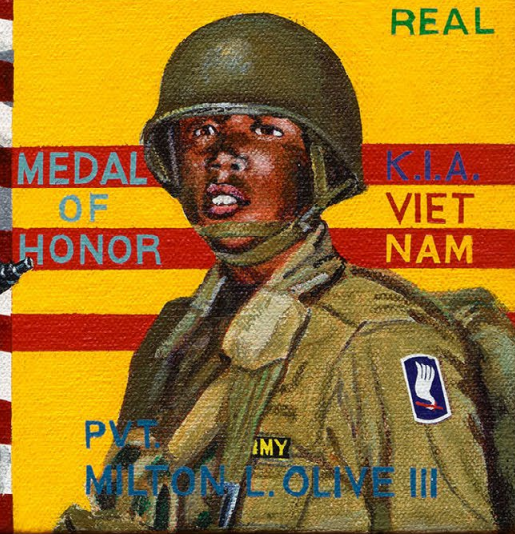

Los chicos y hombres

BOYS AND MEN