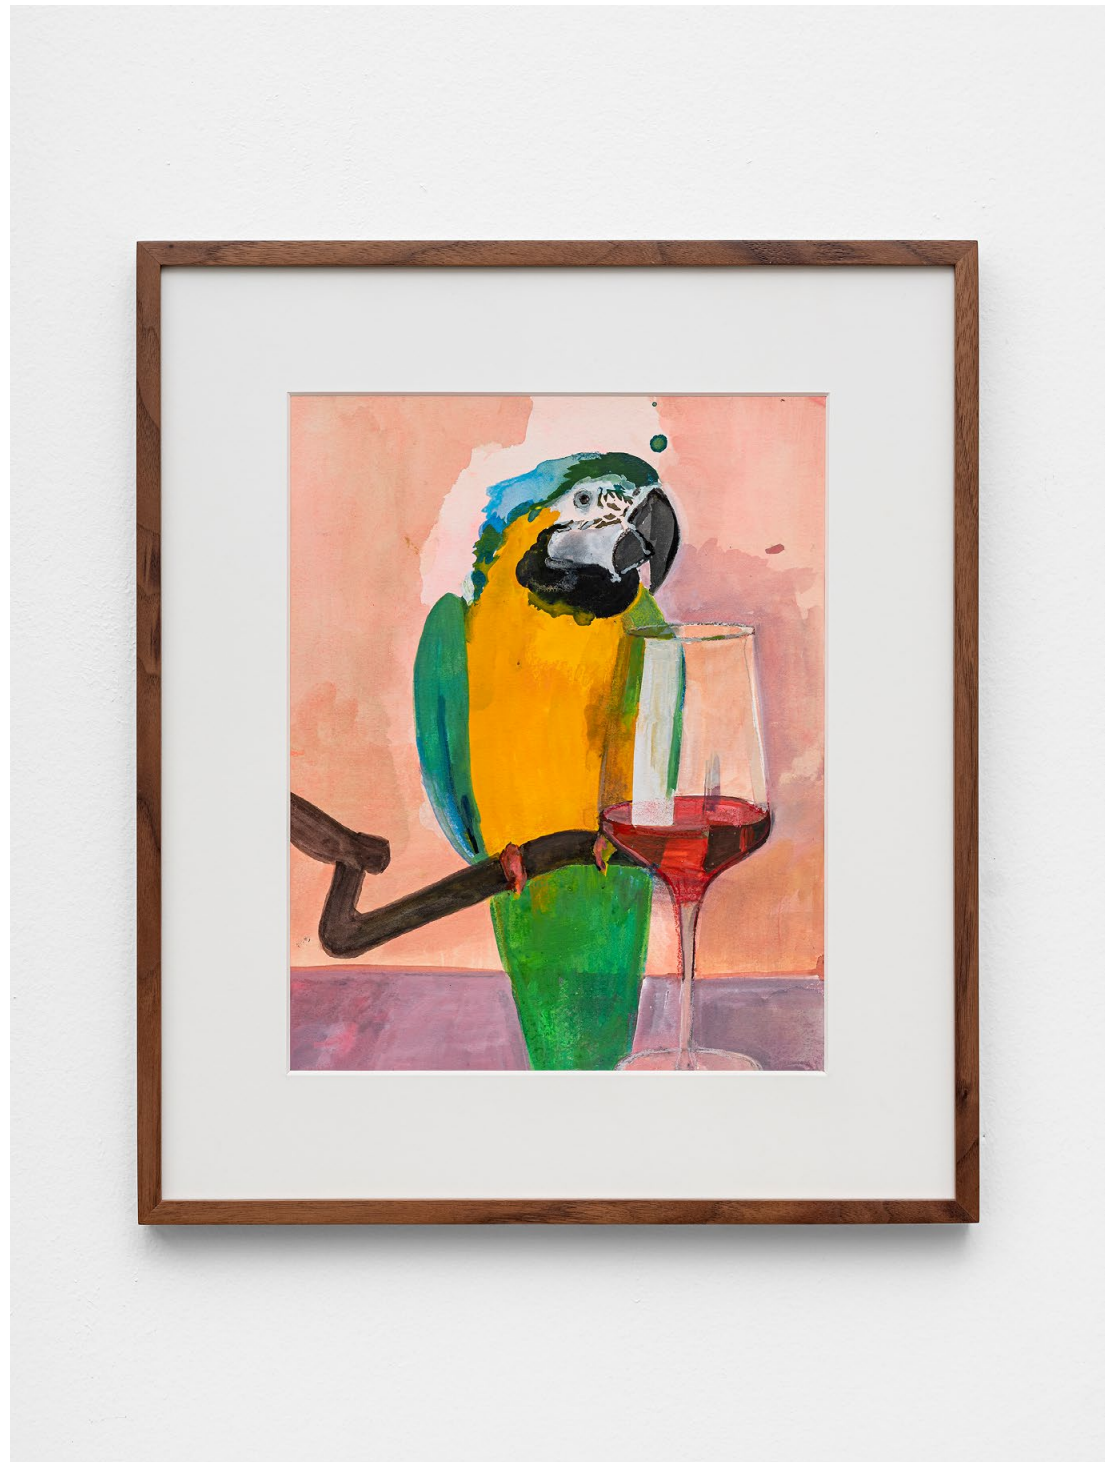

EUR 6,000.00

-----

Goutam Ghosh  
*Phoenix*  
2015

Gouache cotton textile glued on plywood  
122 x 122 cm / 48 1/8 x 48 1/8 in  
Unique / SOGG-0054

EUR 26,000.00

-----

Alex Hubbard  
*Untitled*  
2024

Goauche and pencil on paper  
34.3 x 24.8 cm / 13 1/2 x 9 3/4 in  
Unique / SOAH-0292

USD 8,000.00

-----

Alex Hubbard  
*Untitled*  
2024

Goauche and pencil on paper  
34.3 x 24.8 cm / 13 1/2 x 9 3/4 in  
Unique / SOAH-0296

USD 8,000.00

-----

Alex Hubbard  
*Untitled*  
2024

Goauche and pencil on paper  
34.3 x 24.8 cm / 13 1/2 x 9 3/4 in  
Unique / SOAH-0300

USD 8,000.00

-----

Ann Cathrin November Høibo  
*Untitled (Informers)*  
2014 - 2023

Handwoven wool, cotton, rayon, and acrylic pole  
190 x 118 x 10 cm / 74 3/4 x 46 1/2 x 4 in  
Unique / SOACNH-0257

EUR 19,000.00