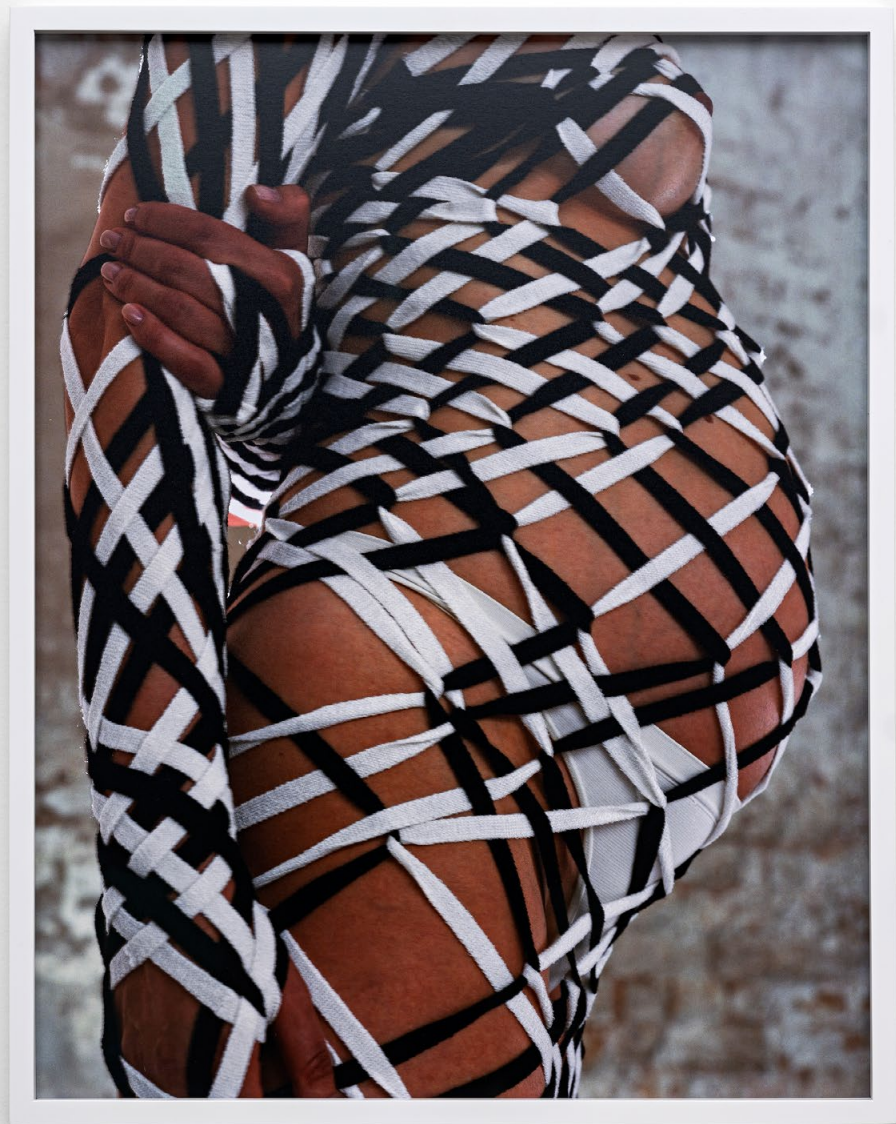

Torbjørn Rødland
Strip Logic
2023

Chromogenic print, Kodak Endura paper / Framed
57 x 45 cm / 22 1/2 x 17 3/4 in
Edition of 3 plus 1 artist's proof / SOTR-0504

USD 16,000.00