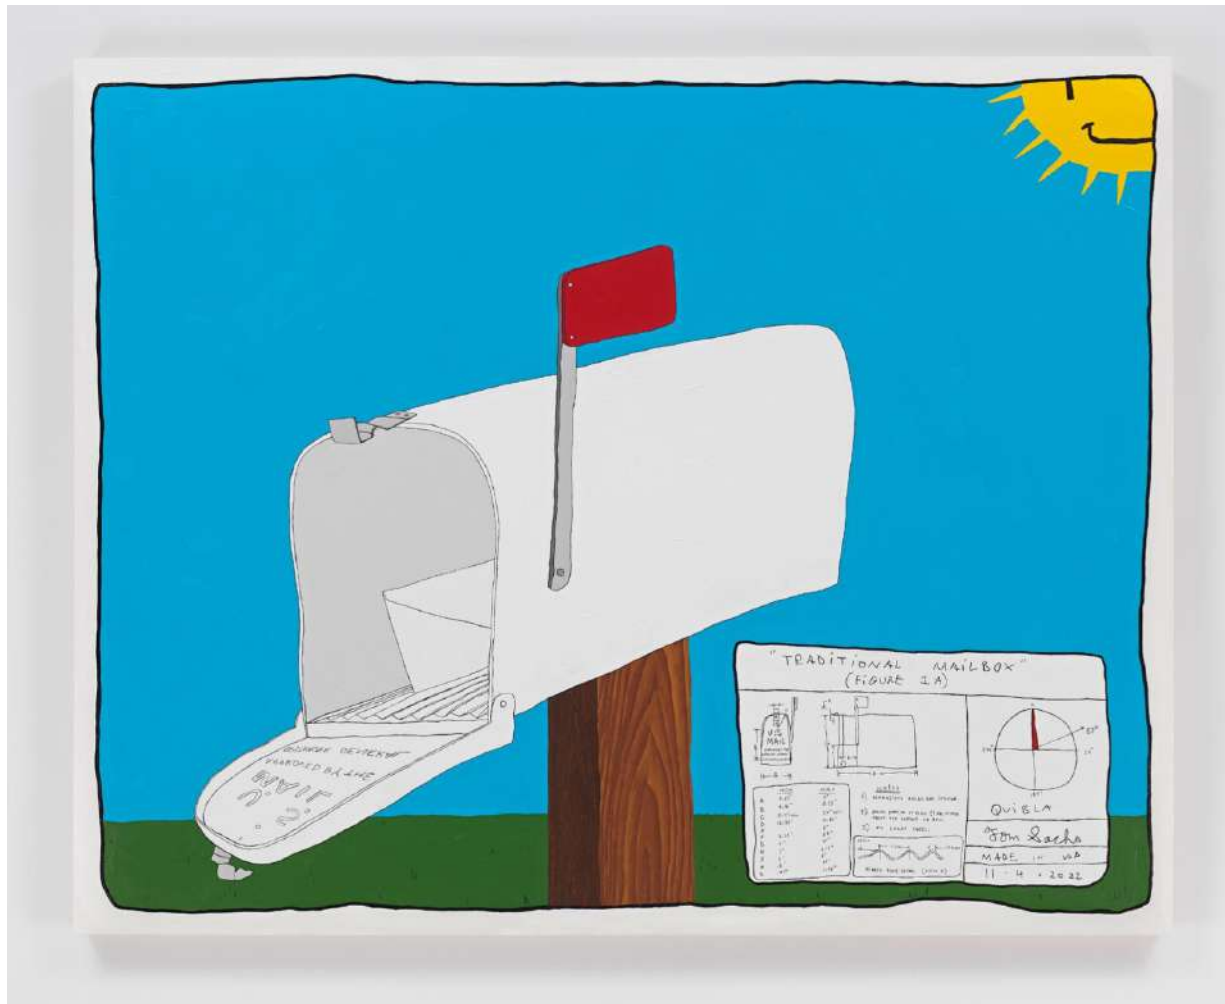

Tom Sachs トム・サックス
Traditional Mailbox, Figure 1A

2023
Synthetic polymer and Krink on panel
121.9 x 152.4 cm
TS-Pa-23-04
USD 200,000