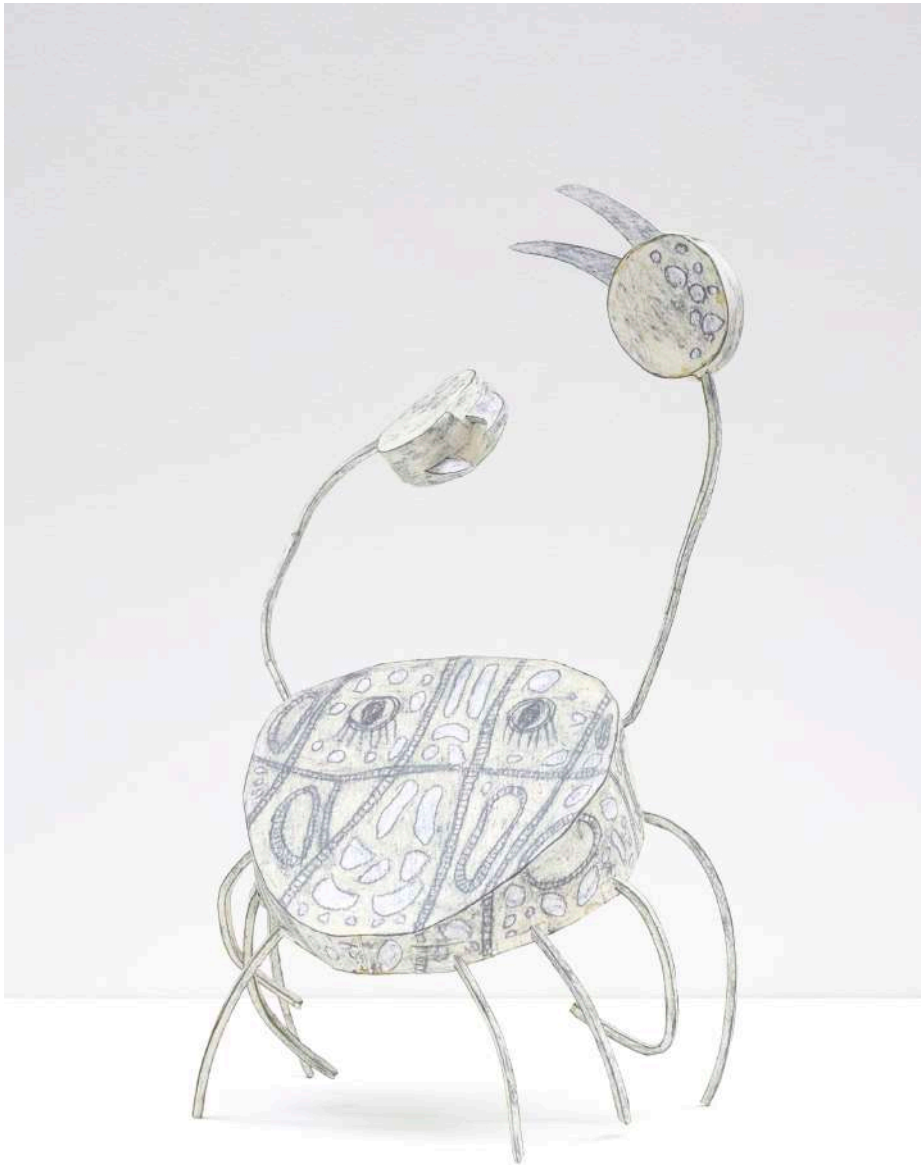

TOMIO
KOYAMA
GALLERY

三宅信太郎 Shintaro Miyake
無題 *Untitled*

2022

pencil, color pencil on paper
h.33.0 x w.21.5 x d.16.0 cm

SM-S-22-04

USD 4,300