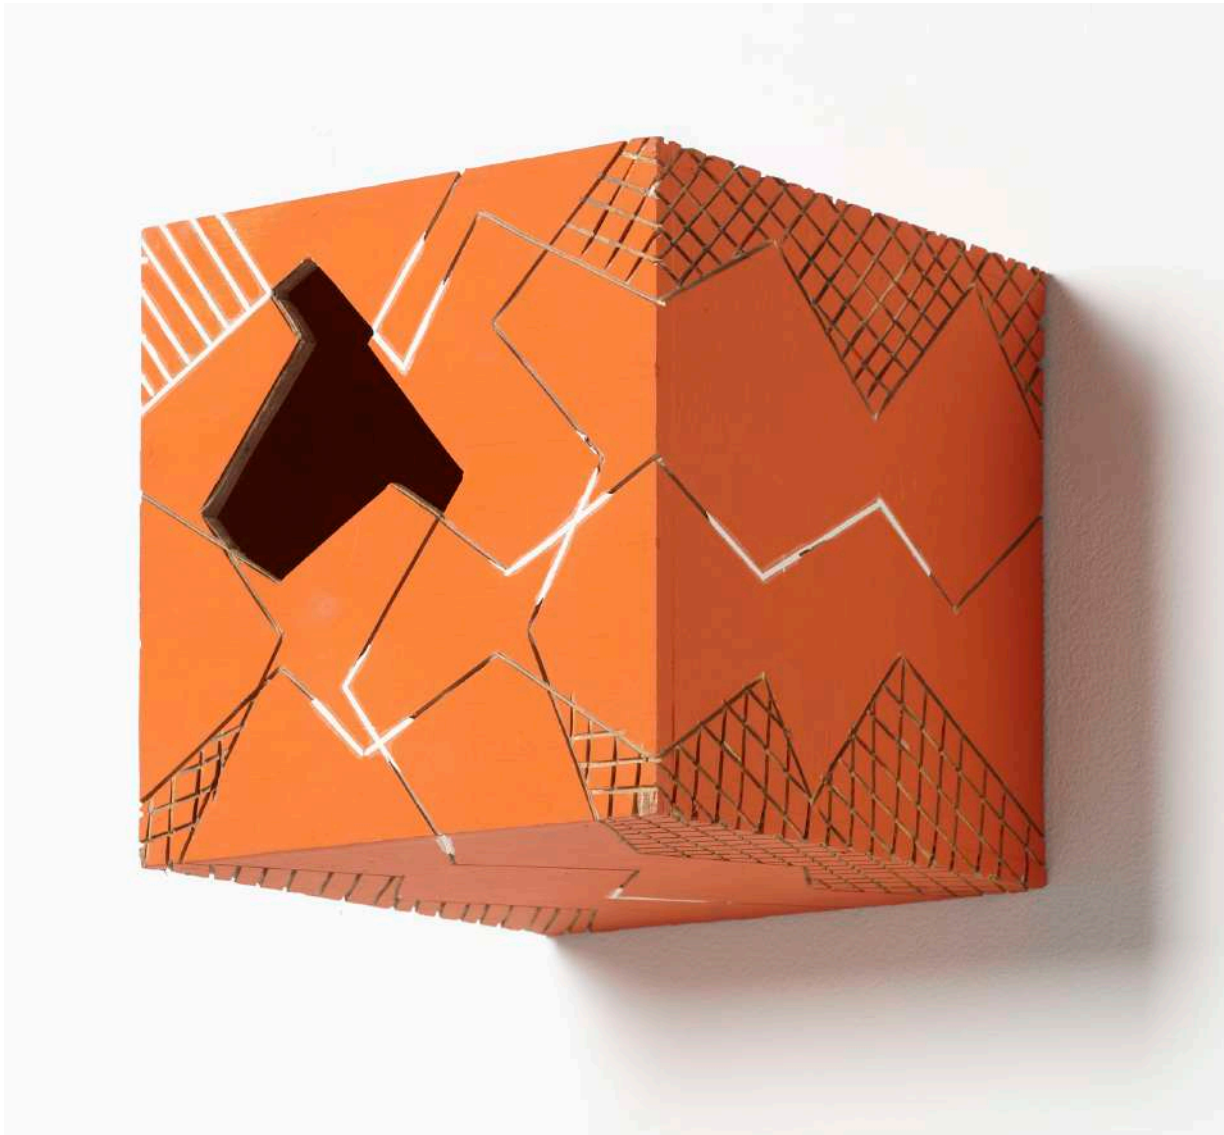

TOMIO
KOYAMA
GALLERY

菅木志雄 Kishio Suga

地異向接

Differentiated Earth and Oriented Connections

1994

wood, water base paint

h. 30.0 x w. 30.0 x d. 31.0 cm

KS-S-94-04

USD 20,000