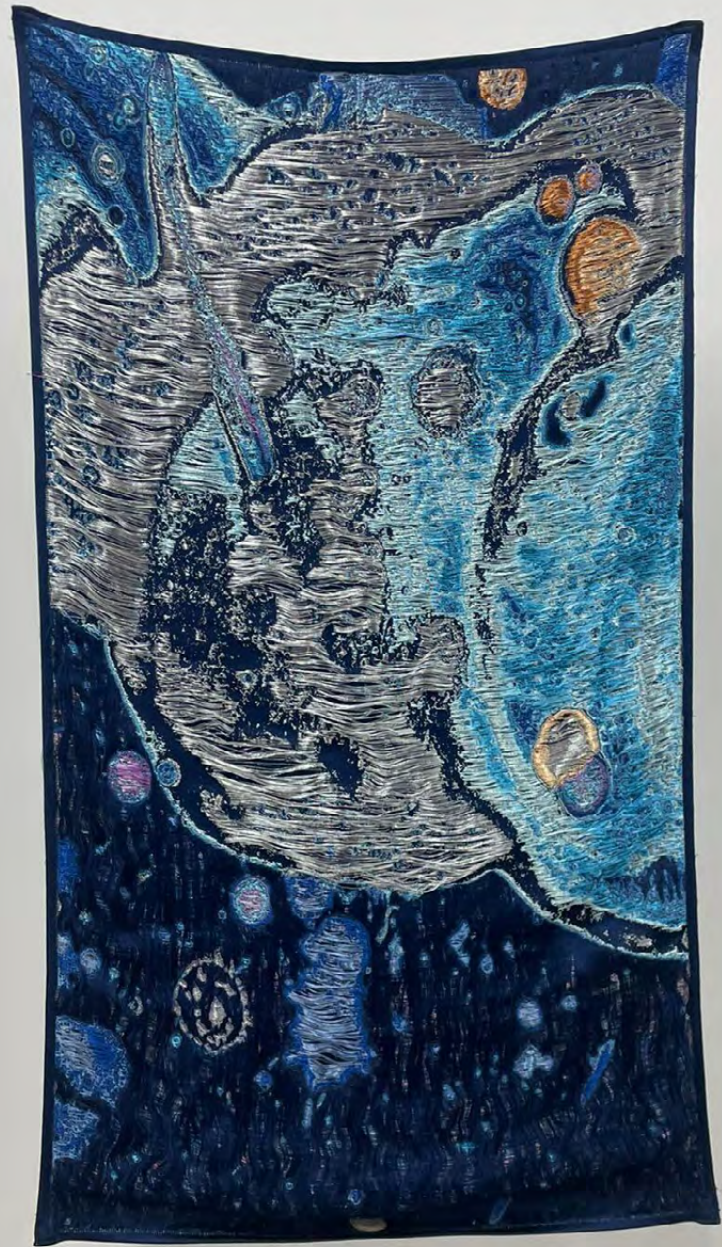

Leonor Serrano Rivas
Rosa espacial gigante donde están
naciendo las estrellas, 2024
Textile (rayon, viscose, cotton warpo) and brass
96 x 40 x 63 cm, Unique
LSR/2024/scu/25602