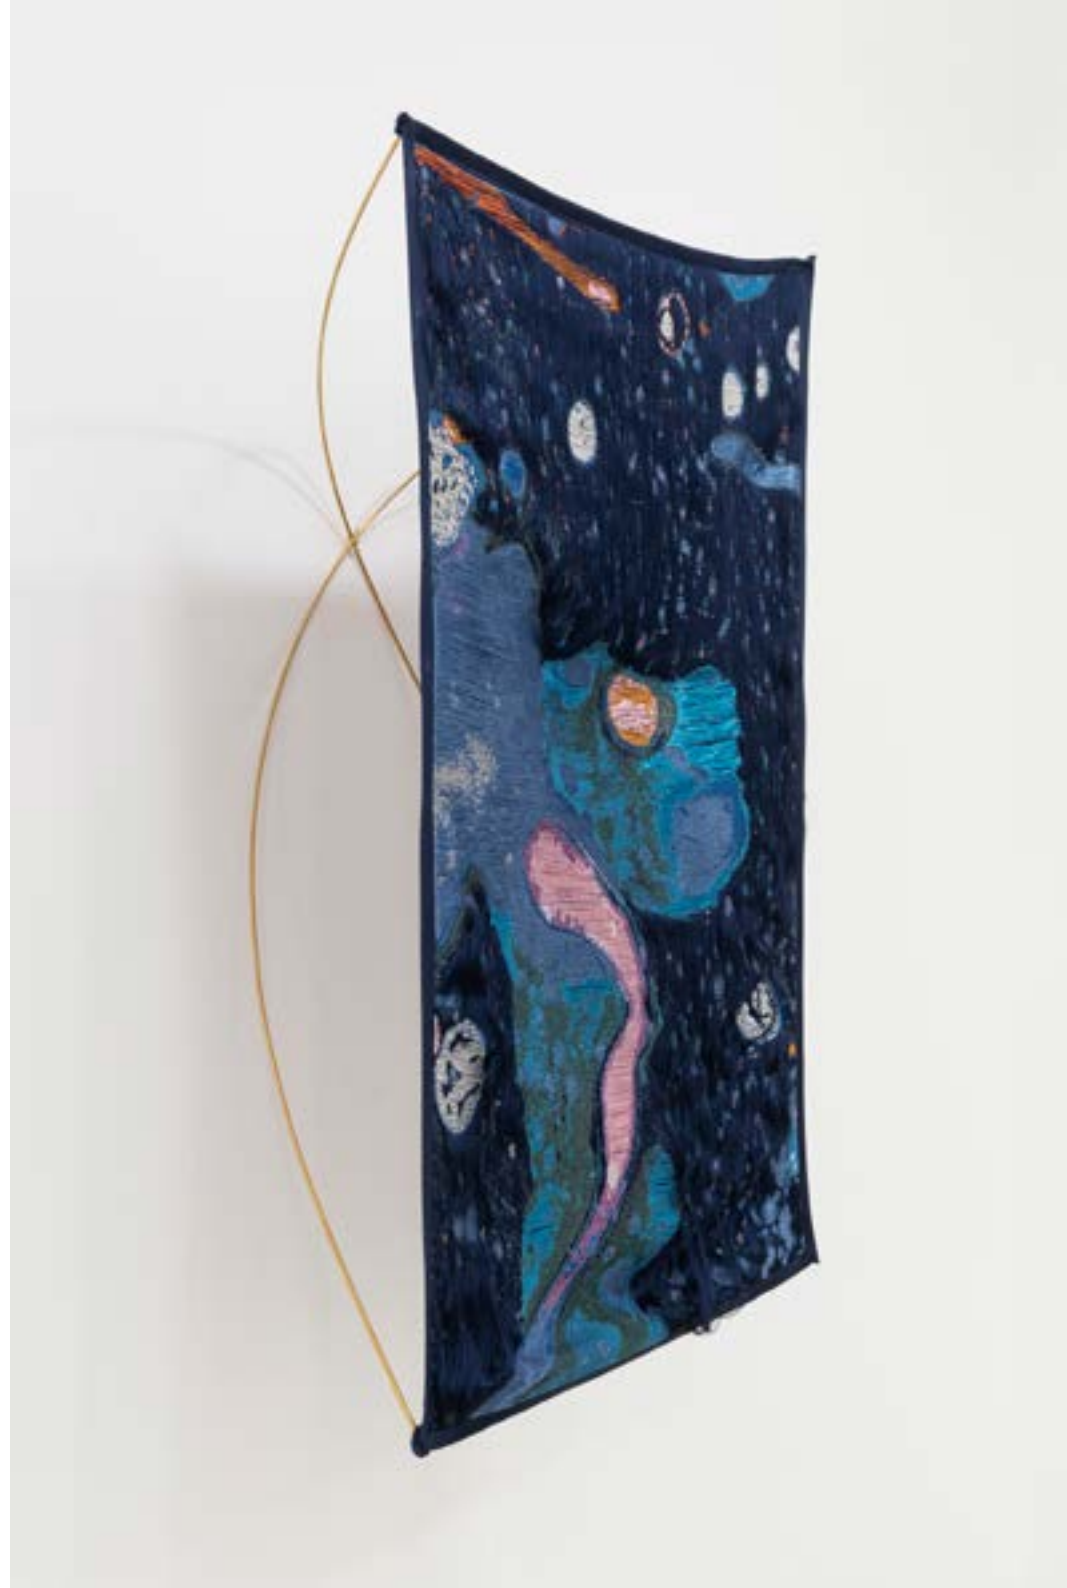

Pakui Hardware, Inflammation, 2024
casted aluminium, glass, stainless steel, rubber
150 x 64 x 35 cm, PH/2024/scu/25490

Leonor Serrano Rivas
Luna de nieve, 2023
Textile (rayon, viscose, cotton warpo) and brass
96 x 40 x 63 cm
unique
LSR/2023/scu/24130

carlier | gebauer