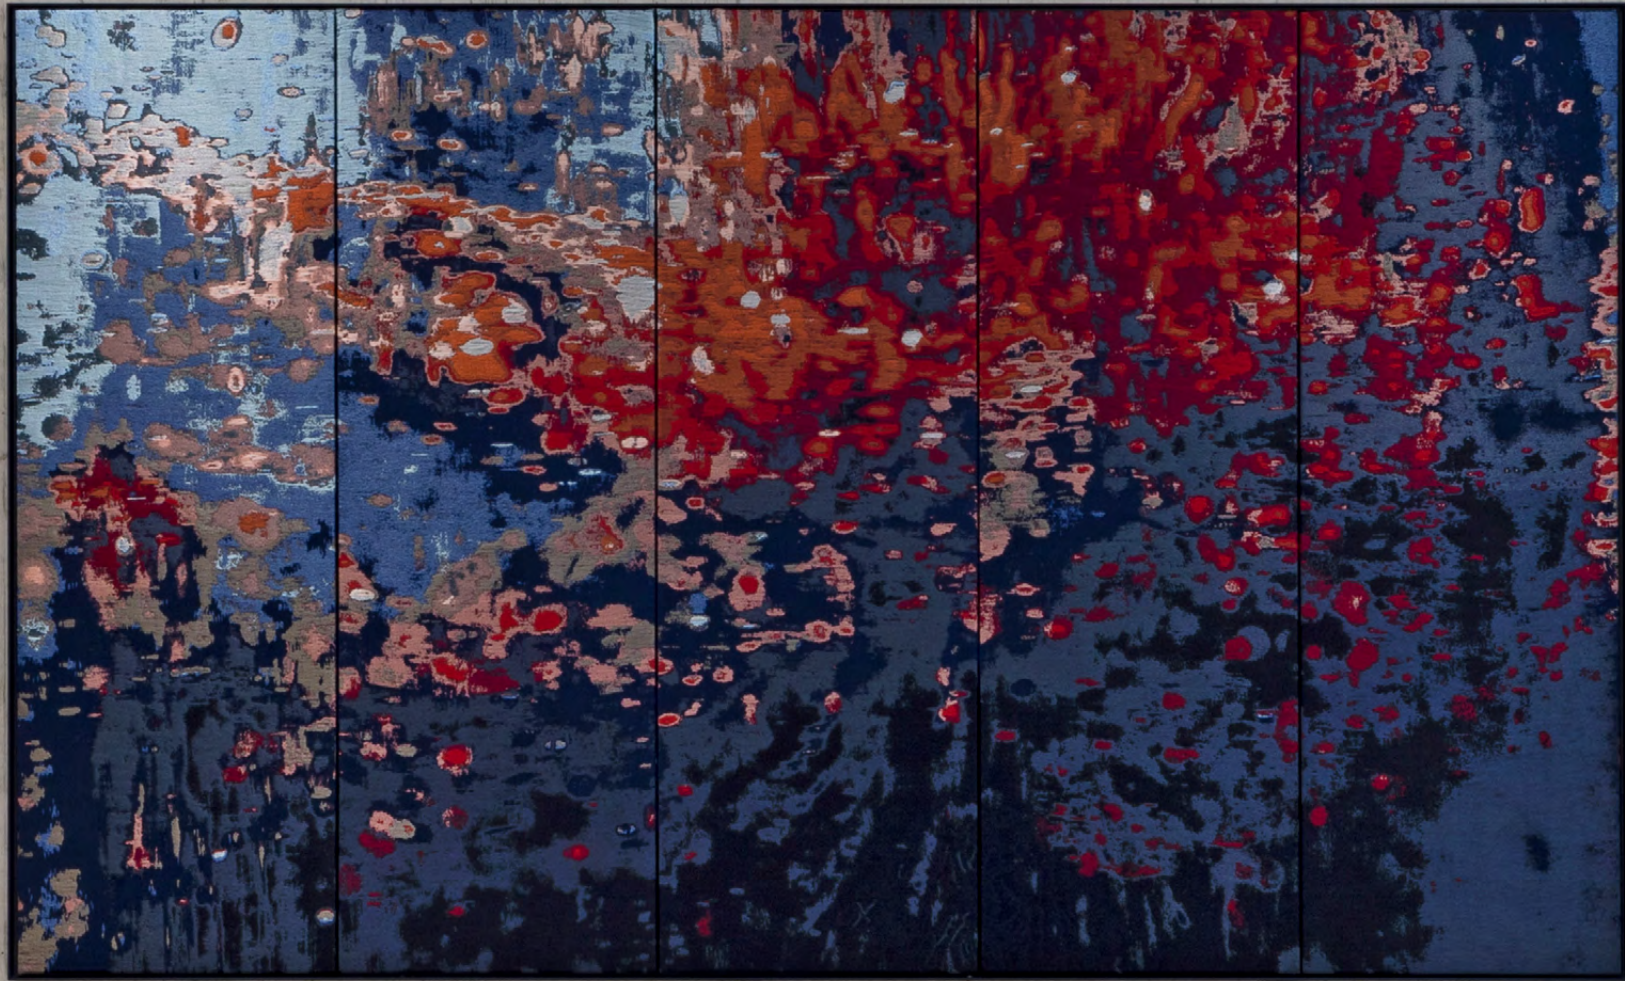

Leonor Serrano Rivas, Carcasa nº7, detail, 2024
Blown glass, wood, 54,5 x 30 x 57 cm
LSR/2024/scu/25643

Leonor Serrano Rivas, Patrones de ritmo n°1, 2024

Jacquard tapestry composed of 5 woven panels, mounted on aluminum profile frames and inner wooden frame

175 x 295 x 5 cm, unique editions of 3

Exhibition view „Rewilding“ at Kunsthaus Baselland, Münchenstein, Switzerland, 2024