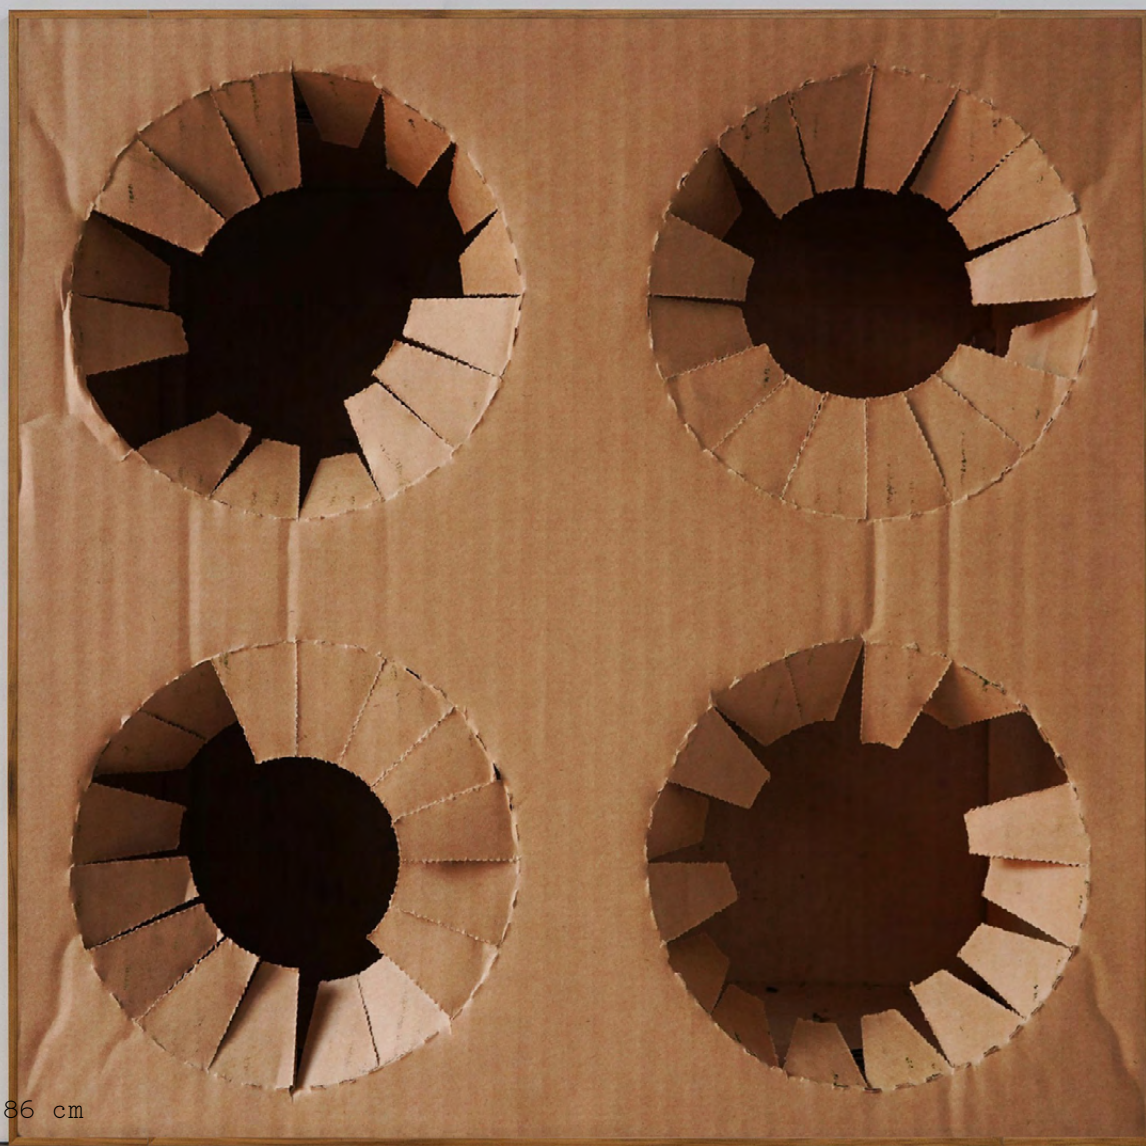

Asta Gröting, *Gelée Royale*, 2023
blade of grass, polyester,
polyurethane, steel
89 x 57 x 30 cm
unique edition of 3 (3/3)
AG/2023/scu/23954