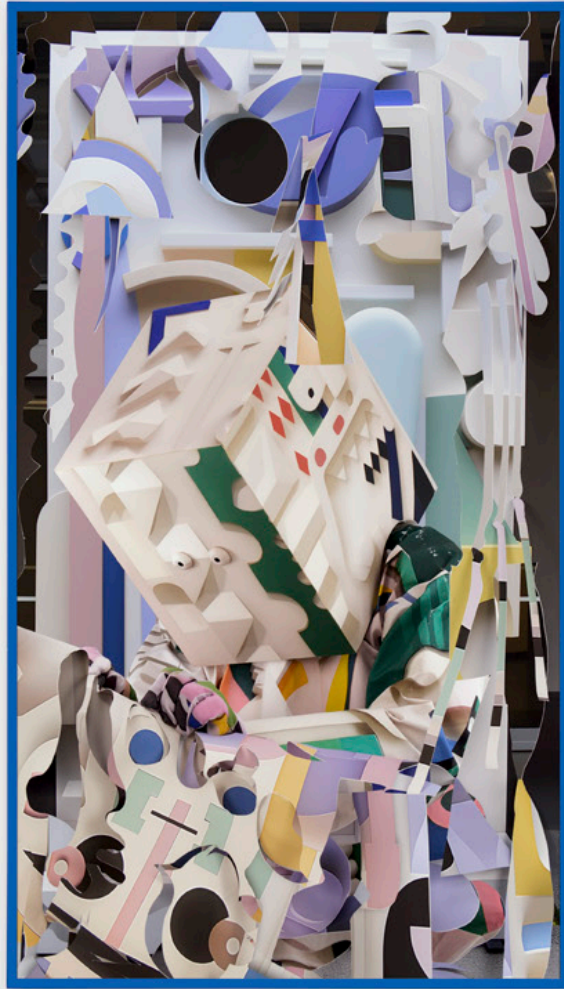

231 x 163 cm

91 x 64 inches

(JL-004609-AO)

\$ 50,000 ex tax

Josh Lilley

Josh Lilley

Brian Bress

Pastel Relief Event, 2024